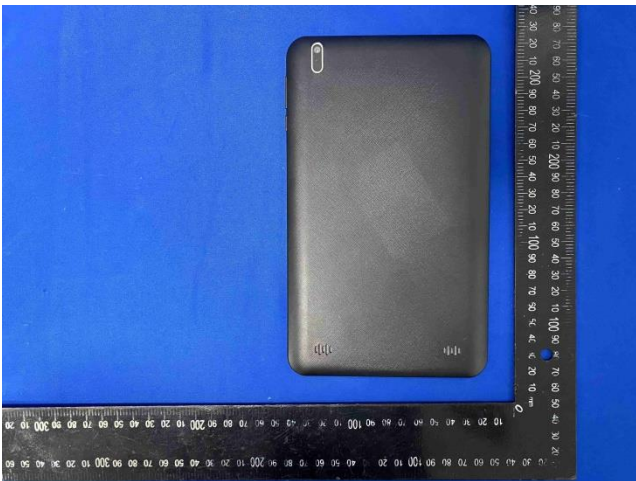

EUT Photos (Model: Tab X1)

EUT Antenna Locations

SAR Test Setup Photos

Body

Back side (0mm)

Bottom side(0mm)