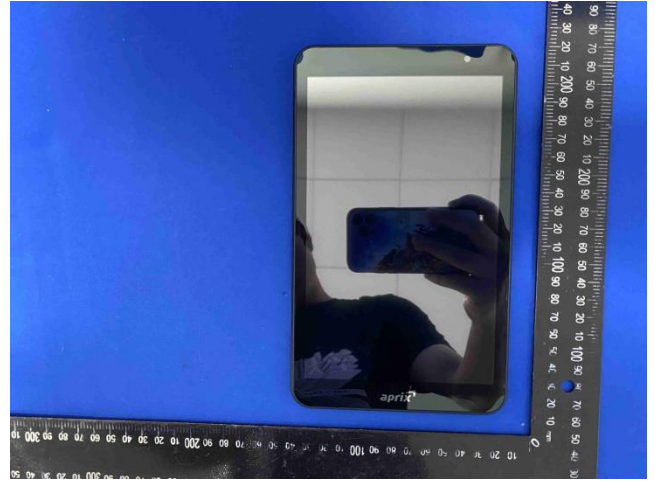

EUT Photos (Model: Tab X1)

EUT Antenna Locations

SAR Test Setup Photos

Body

Back side (0mm)

Bottom side(0mm)