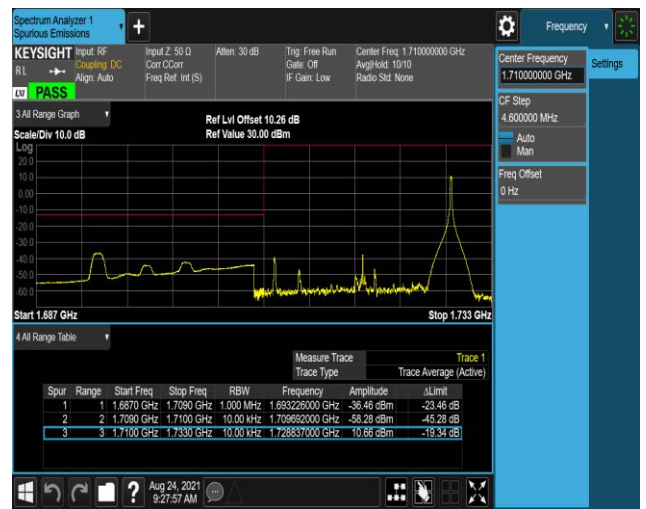

Band4-20MHz-QPSK-20300-1RB#0