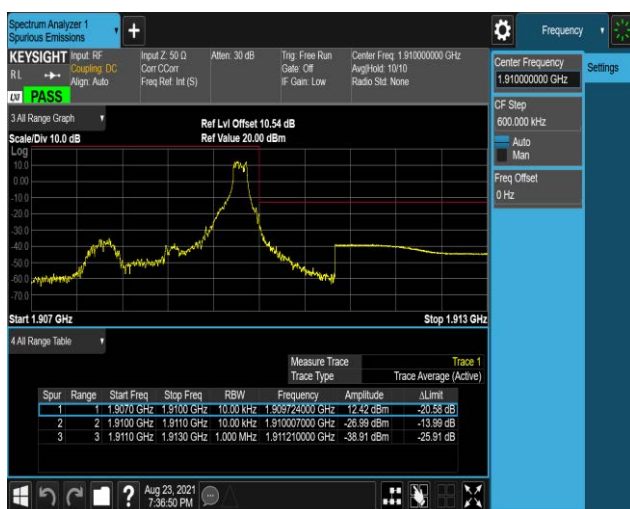

Band2-20MHz-QPSK-18700-1RB#0