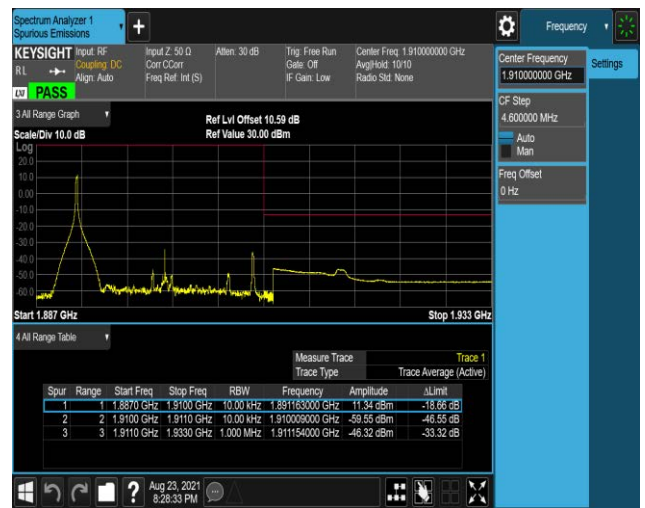

*Remark: All bandwidth and all modulation had been tested, but only the worst case data displayed in this report.*

Test Graphs

Band2-1.4MHz-16QAM-18607-1RB#0

Band2-1.4MHz-16QAM-18607-1RB#5

Band2-1.4MHz-16QAM-18607-6RB#0

Band2-1.4MHz-16QAM-19193-1RB#0

Band2-1.4MHz-16QAM-19193-1RB#5

Band2-1.4MHz-16QAM-19193-6RB#0

Band2-20MHz-QPSK-18700-1RB#0

Band2-20MHz-QPSK-18700-1RB#99

Band2-20MHz-QPSK-18700-100RB#0

Band2-20MHz-QPSK-19100-1RB#0