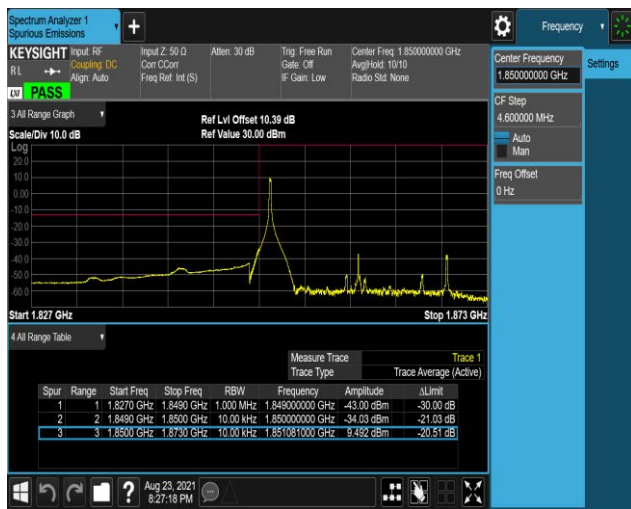

Band2-20MHz-16QAM-18700-100RB#0