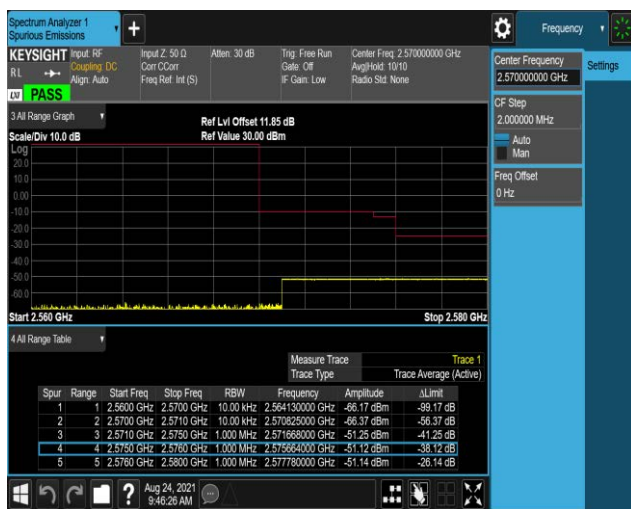

Band7-5MHz-QPSK-21425-1RB#0

Band7-5MHz-QPSK-21425-1RB#24

Band7-5MHz-QPSK-21425-25RB#0

Band7-5MHz-16QAM-20775-1RB#0

Band7-5MHz-16QAM-20775-1RB#24

Band7-5MHz-16QAM-20775-25RB#0

Band7-5MHz-16QAM-21425-1RB#0

Band7-5MHz-16QAM-21425-1RB#24