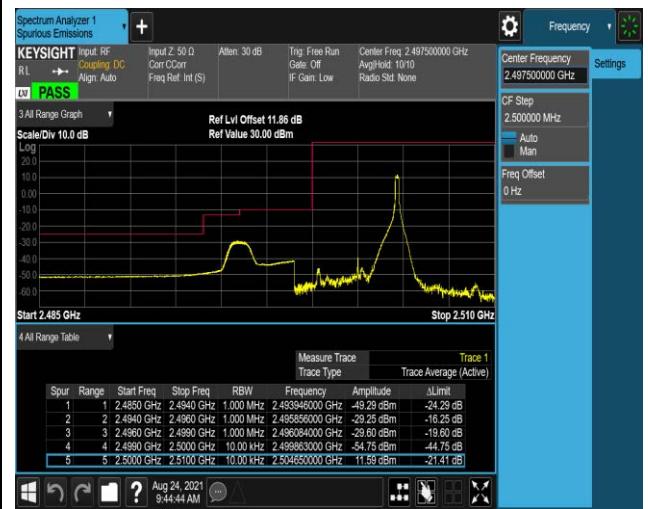

Band7-5MHz-QPSK-21425-1RB#0

Band7-5MHz-QPSK-21425-1RB#24

Band7-5MHz-QPSK-21425-25RB#0

Band7-5MHz-16QAM-20775-1RB#0

Band7-5MHz-16QAM-20775-1RB#24

Band7-5MHz-16QAM-20775-25RB#0

Band7-5MHz-16QAM-21425-1RB#0

Band7-5MHz-16QAM-21425-1RB#24