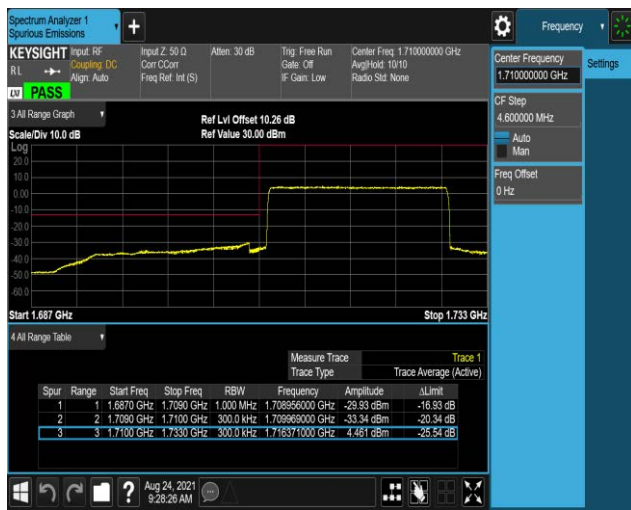

Band4-20MHz-QPSK-20300-1RB#99