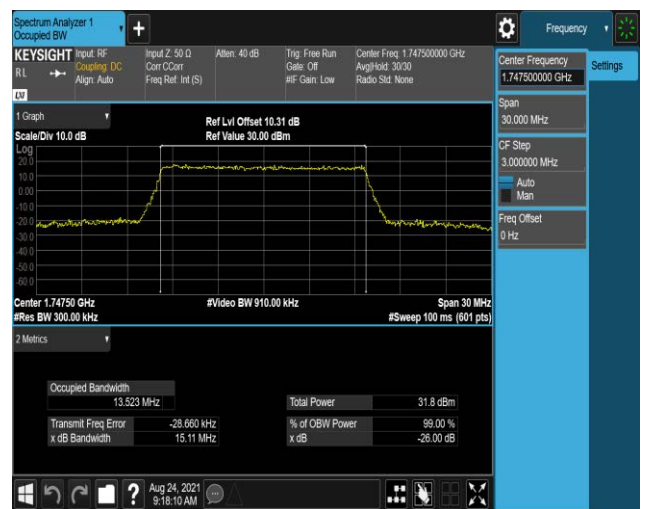

Band4-15MHz-QPSK-20325-75RB#0

Band4-15MHz-16QAM-20025-75RB#0

Band4-15MHz-16QAM-20175-75RB#0

Band4-15MHz-16QAM-20325-75RB#0

Band4-20MHz-QPSK-20050-100RB#0

Band4-20MHz-QPSK-20175-100RB#0

Band4-20MHz-QPSK-20300-100RB#0