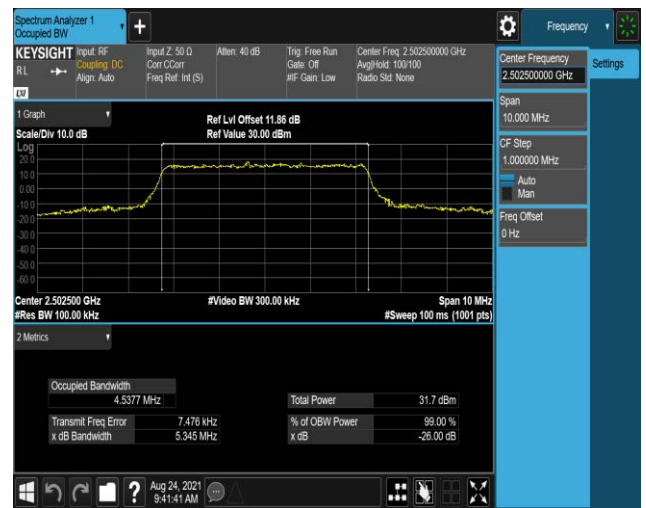

Band4-20MHz-16QAM-20050-100RB#0

Band4-20MHz-16QAM-20175-100RB#0

Band4-20MHz-16QAM-20300-100RB#0

Band7-5MHz-QPSK-20775-25RB#0

Band7-5MHz-QPSK-21100-25RB#0

Band7-5MHz-QPSK-21425-25RB#0

Band7-5MHz-16QAM-20775-25RB#0