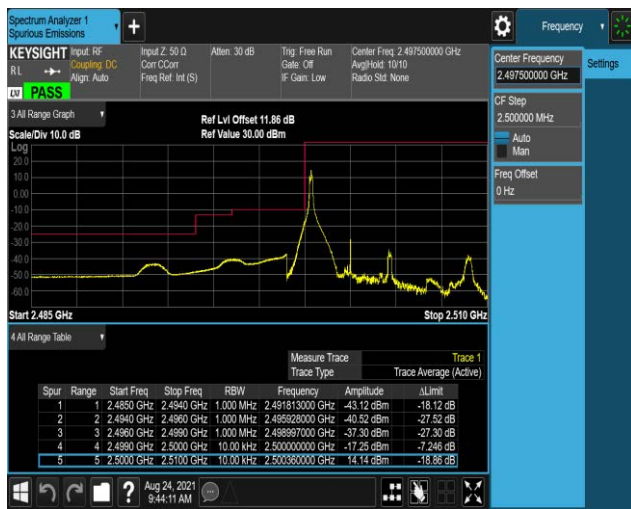

Band7-5MHz-QPSK-21425-1RB#0

Band7-5MHz-QPSK-21425-1RB#24

Band7-5MHz-QPSK-21425-25RB#0

Band7-5MHz-16QAM-20775-1RB#0

Band7-5MHz-16QAM-20775-1RB#24

Band7-5MHz-16QAM-20775-25RB#0

Band7-5MHz-16QAM-21425-1RB#0

Band7-5MHz-16QAM-21425-1RB#24