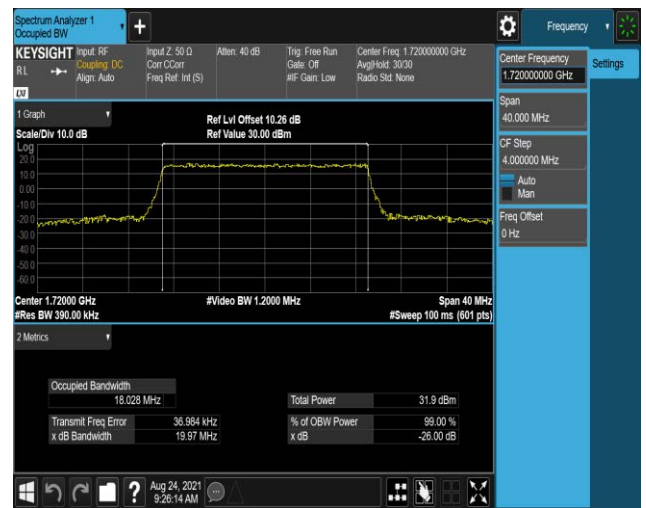

Band4-20MHz-16QAM-20050-100RB#0