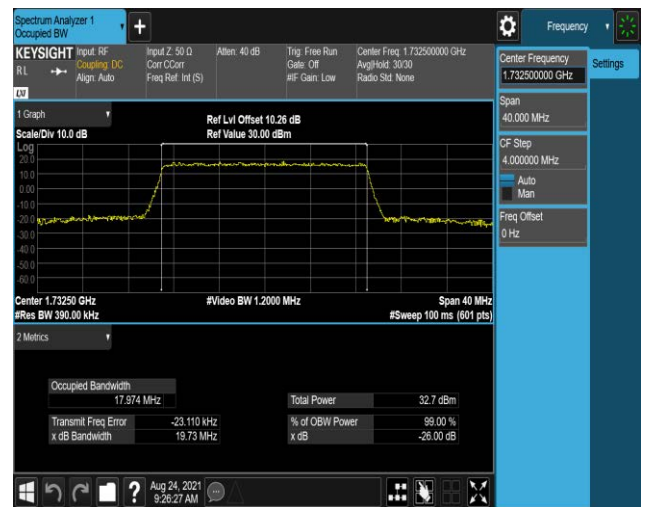

Band4-15MHz-QPSK-20325-75RB#0

Band4-15MHz-16QAM-20025-75RB#0

Band4-15MHz-16QAM-20175-75RB#0

Band4-15MHz-16QAM-20325-75RB#0

Band4-20MHz-QPSK-20050-100RB#0

Band4-20MHz-QPSK-20175-100RB#0

Band4-20MHz-QPSK-20300-100RB#0