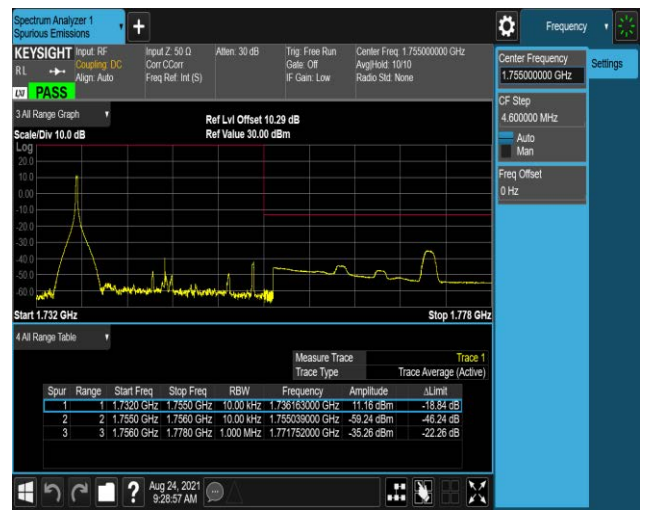

Band4-20MHz-QPSK-20300-100RB#0