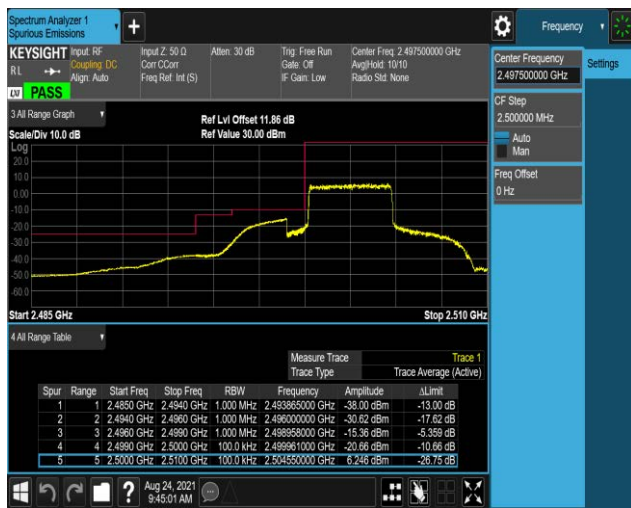

Band4-20MHz-16QAM-20050-100RB#0

Band4-20MHz-16QAM-20300-1RB#0

Band4-20MHz-16QAM-20300-1RB#99

Band4-20MHz-16QAM-20300-100RB#0

Band7-5MHz-QPSK-20775-1RB#0

Band7-5MHz-QPSK-20775-1RB#24

Band7-5MHz-QPSK-20775-25RB#0