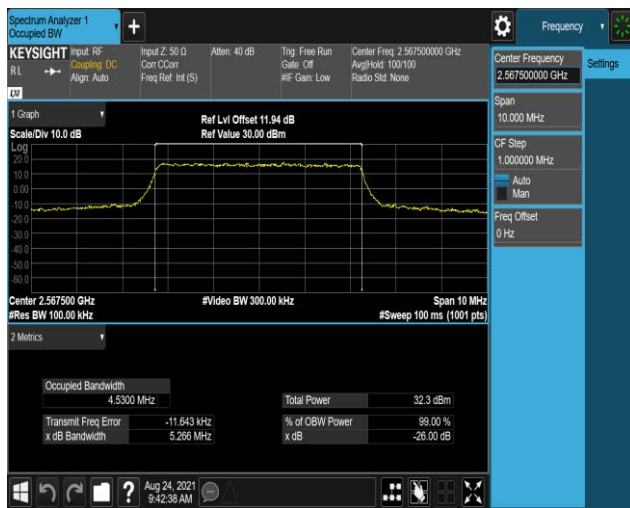

Band4-20MHz-16QAM-20050-100RB#0

Band4-20MHz-16QAM-20175-100RB#0

Band4-20MHz-16QAM-20300-100RB#0

Band7-5MHz-QPSK-20775-25RB#0

Band7-5MHz-QPSK-21100-25RB#0

Band7-5MHz-QPSK-21425-25RB#0

Band7-5MHz-16QAM-20775-25RB#0