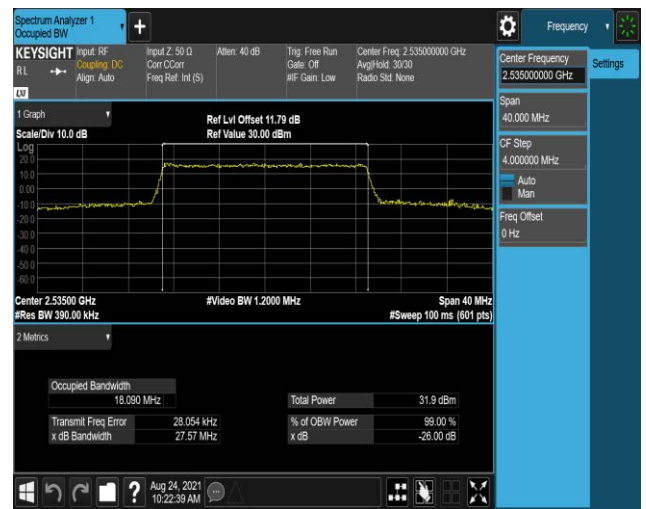

Band7-20MHz-QPSK-21100-100RB#0