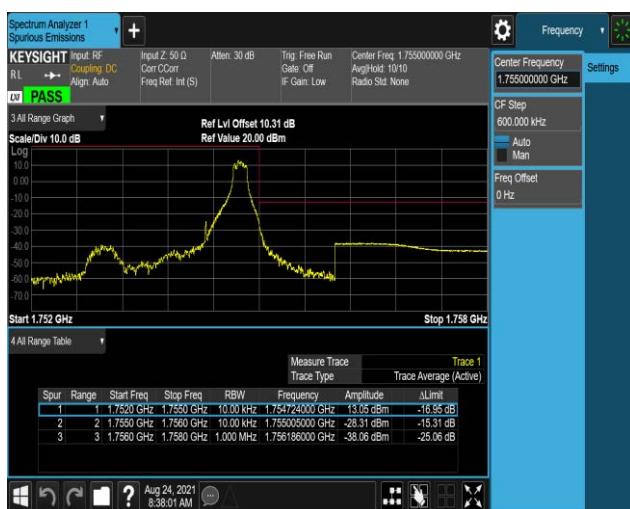

Band4-1.4MHz-16QAM-19957-1RB#0

Band4-1.4MHz-16QAM-19957-1RB#5

Band4-1.4MHz-16QAM-19957-6RB#0

Band4-1.4MHz-16QAM-20393-1RB#0

Band4-1.4MHz-16QAM-20393-1RB#5

Band4-1.4MHz-16QAM-20393-6RB#0

Band4-20MHz-QPSK-20050-1RB#0