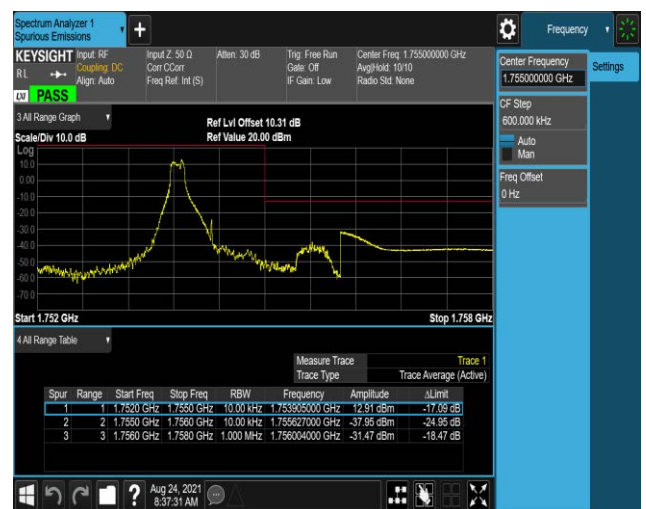

Band4-1.4MHz-16QAM-19957-1RB#0

Band4-1.4MHz-16QAM-19957-1RB#5

Band4-1.4MHz-16QAM-19957-6RB#0

Band4-1.4MHz-16QAM-20393-1RB#0

Band4-1.4MHz-16QAM-20393-1RB#5

Band4-1.4MHz-16QAM-20393-6RB#0

Band4-20MHz-QPSK-20050-1RB#0