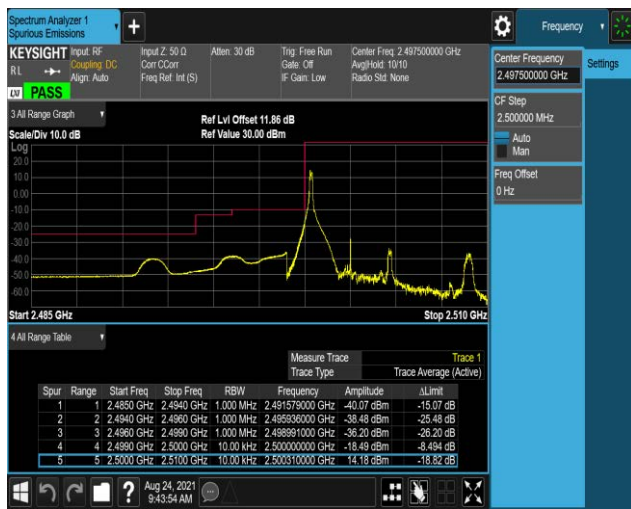

Band4-20MHz-16QAM-20050-100RB#0

Band4-20MHz-16QAM-20300-1RB#0

Band4-20MHz-16QAM-20300-1RB#99

Band4-20MHz-16QAM-20300-100RB#0

Band7-5MHz-QPSK-20775-1RB#0

Band7-5MHz-QPSK-20775-1RB#24

Band7-5MHz-QPSK-20775-25RB#0