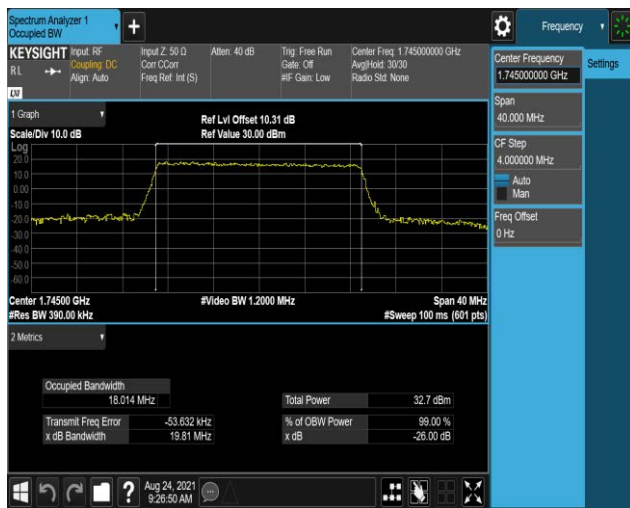

Band4-15MHz-QPSK-20325-75RB#0

Band4-15MHz-16QAM-20025-75RB#0

Band4-15MHz-16QAM-20175-75RB#0

Band4-15MHz-16QAM-20325-75RB#0

Band4-20MHz-QPSK-20050-100RB#0

Band4-20MHz-QPSK-20175-100RB#0

Band4-20MHz-QPSK-20300-100RB#0