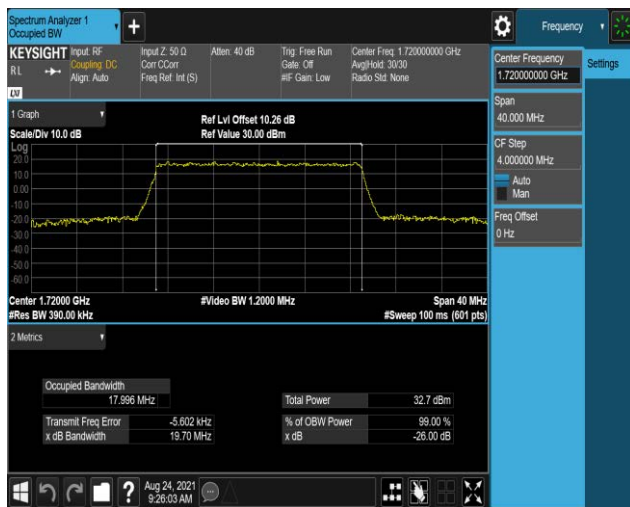

Band4-15MHz-QPSK-20325-75RB#0

Band4-15MHz-16QAM-20025-75RB#0

Band4-15MHz-16QAM-20175-75RB#0

Band4-15MHz-16QAM-20325-75RB#0

Band4-20MHz-QPSK-20050-100RB#0

Band4-20MHz-QPSK-20175-100RB#0

Band4-20MHz-QPSK-20300-100RB#0