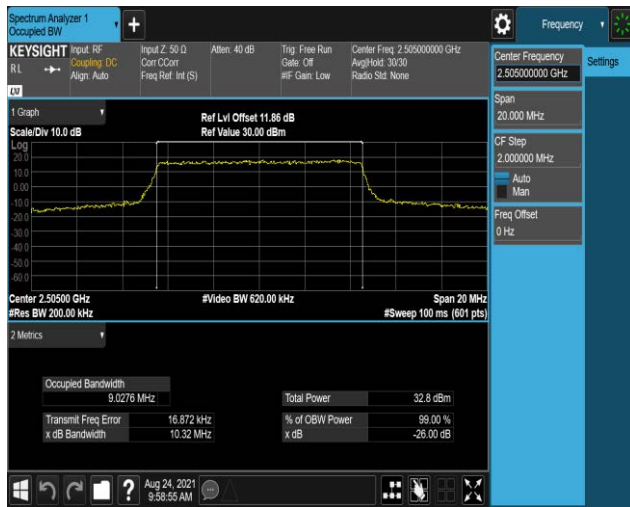

Band7-10MHz-QPSK-20800-50RB#0