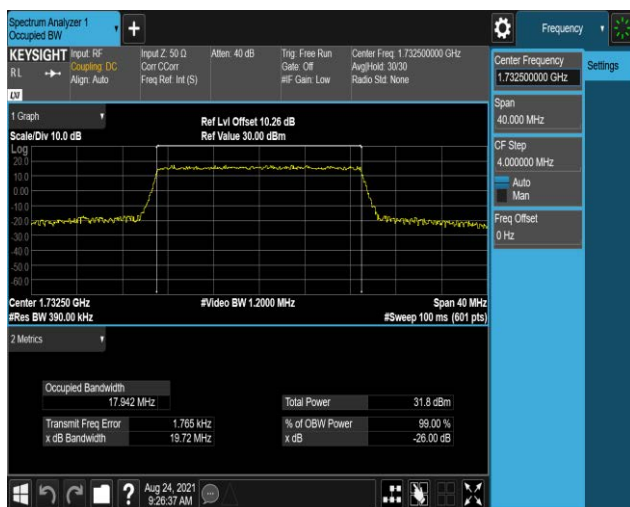

Band4-20MHz-16QAM-20175-100RB#0