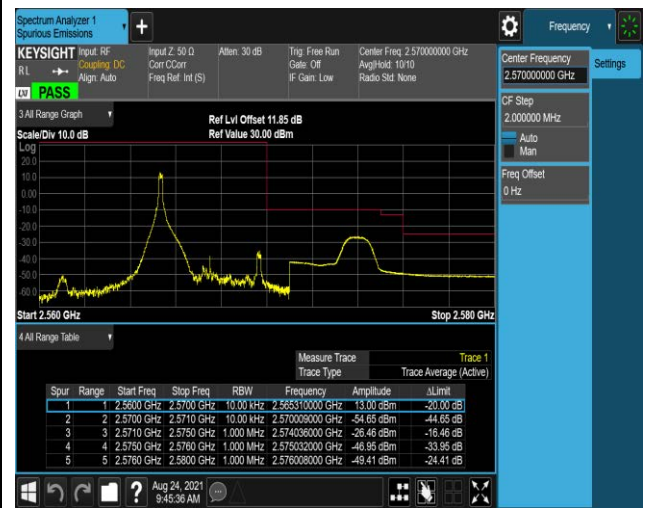

Band7-5MHz-QPSK-21425-25RB#0