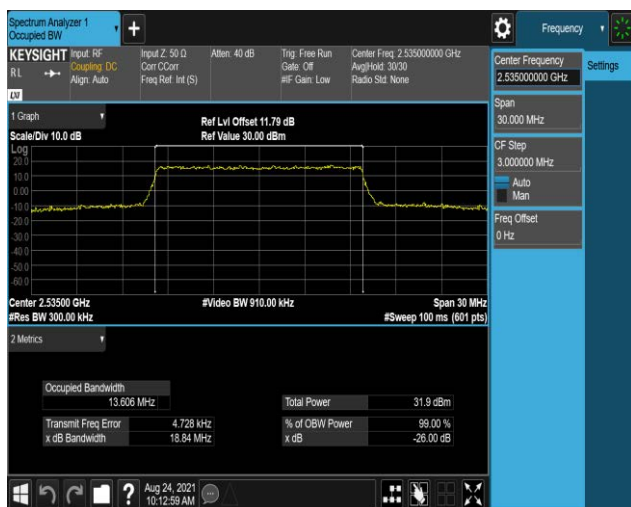

Band7-10MHz-16QAM-21400-50RB#0

Band7-15MHz-QPSK-20825-75RB#0

Band7-15MHz-QPSK-21100-75RB#0

Band7-15MHz-QPSK-21375-75RB#0

Band7-15MHz-16QAM-20825-75RB#0

Band7-15MHz-16QAM-21100-75RB#0

Band7-15MHz-16QAM-21375-75RB#0