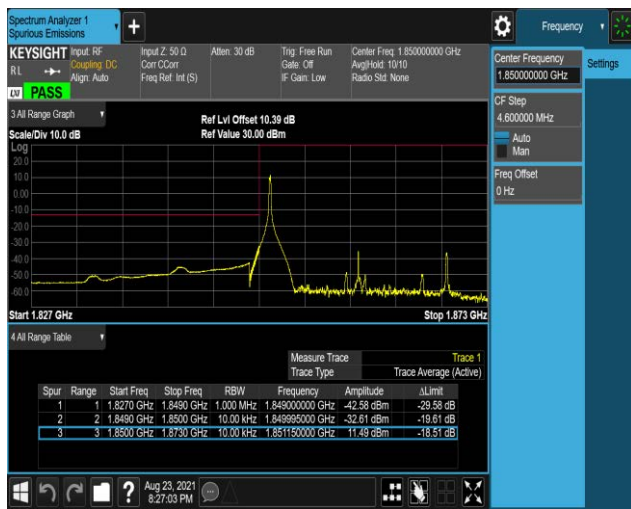

*Remark: All bandwidth and all modulation had been tested, but only the worst case data displayed in this report.*

Test Graphs

Band2-1.4MHz-16QAM-18607-1RB#0

Band2-1.4MHz-16QAM-18607-1RB#5

Band2-1.4MHz-16QAM-18607-6RB#0

Band2-1.4MHz-16QAM-19193-1RB#0

Band2-1.4MHz-16QAM-19193-1RB#5

Band2-1.4MHz-16QAM-19193-6RB#0

Band2-20MHz-QPSK-18700-1RB#0

Band2-20MHz-QPSK-18700-1RB#99

Band2-20MHz-QPSK-18700-100RB#0

Band2-20MHz-QPSK-19100-1RB#0