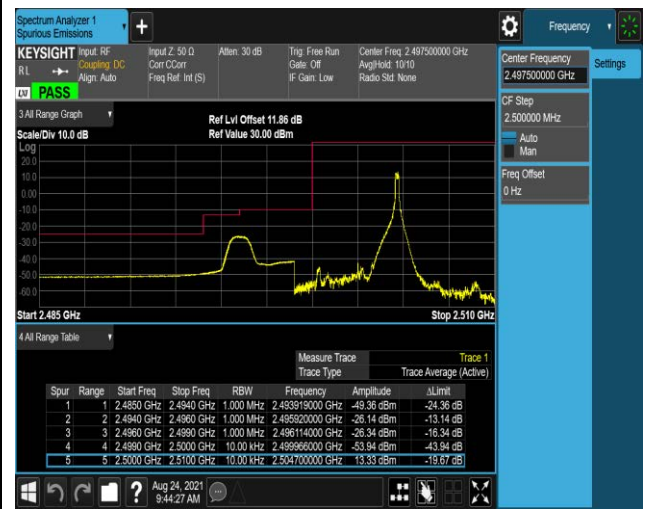

Band4-20MHz-16QAM-20050-100RB#0

Band4-20MHz-16QAM-20300-1RB#0

Band4-20MHz-16QAM-20300-1RB#99

Band4-20MHz-16QAM-20300-100RB#0

Band7-5MHz-QPSK-20775-1RB#0

Band7-5MHz-QPSK-20775-1RB#24

Band7-5MHz-QPSK-20775-25RB#0