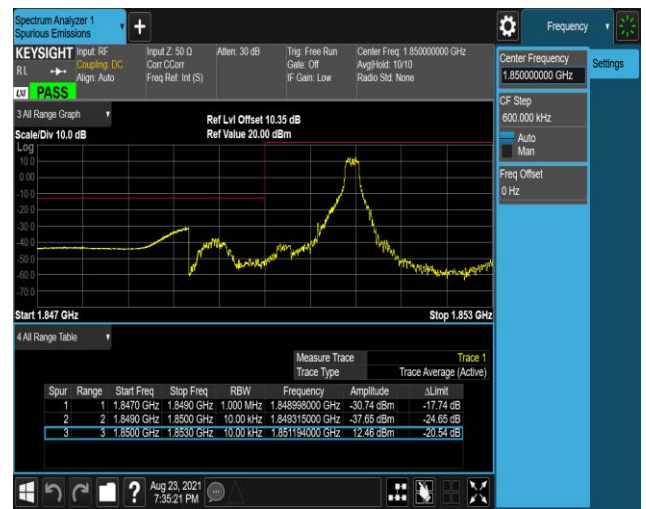

*Remark: All bandwidth and all modulation had been tested, but only the worst case data displayed in this report.*

Test Graphs

Band2-1.4MHz-16QAM-18607-1RB#0

Band2-1.4MHz-16QAM-18607-1RB#5

Band2-1.4MHz-16QAM-18607-6RB#0