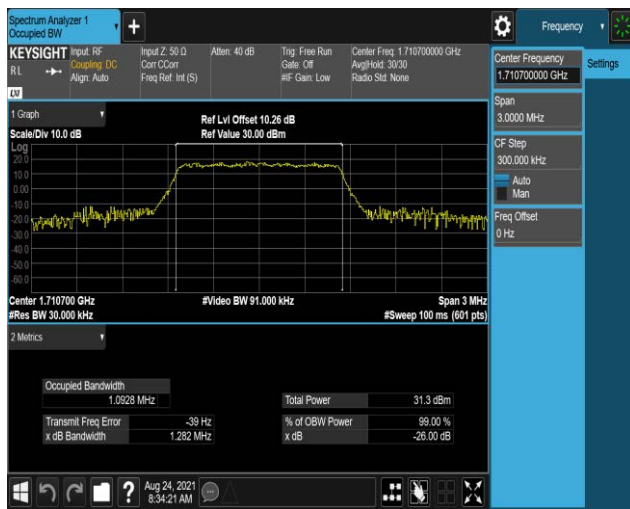

Band2-15MHz-QPSK-19125-75RB#0

Band2-15MHz-16QAM-18675-75RB#0

Band2-15MHz-16QAM-18900-75RB#0

Band2-15MHz-16QAM-19125-75RB#0

Band4-1.4MHz-QPSK-19957-6RB#0

Band4-1.4MHz-QPSK-20175-6RB#0

Band4-1.4MHz-QPSK-20393-6RB#0