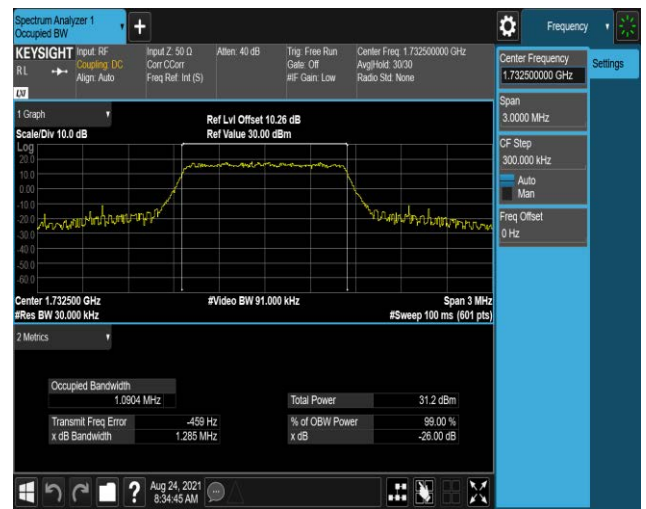

Band2-15MHz-QPSK-19125-75RB#0

Band2-15MHz-16QAM-18675-75RB#0

Band2-15MHz-16QAM-18900-75RB#0

Band2-15MHz-16QAM-19125-75RB#0

Band4-1.4MHz-QPSK-19957-6RB#0

Band4-1.4MHz-QPSK-20175-6RB#0

Band4-1.4MHz-QPSK-20393-6RB#0