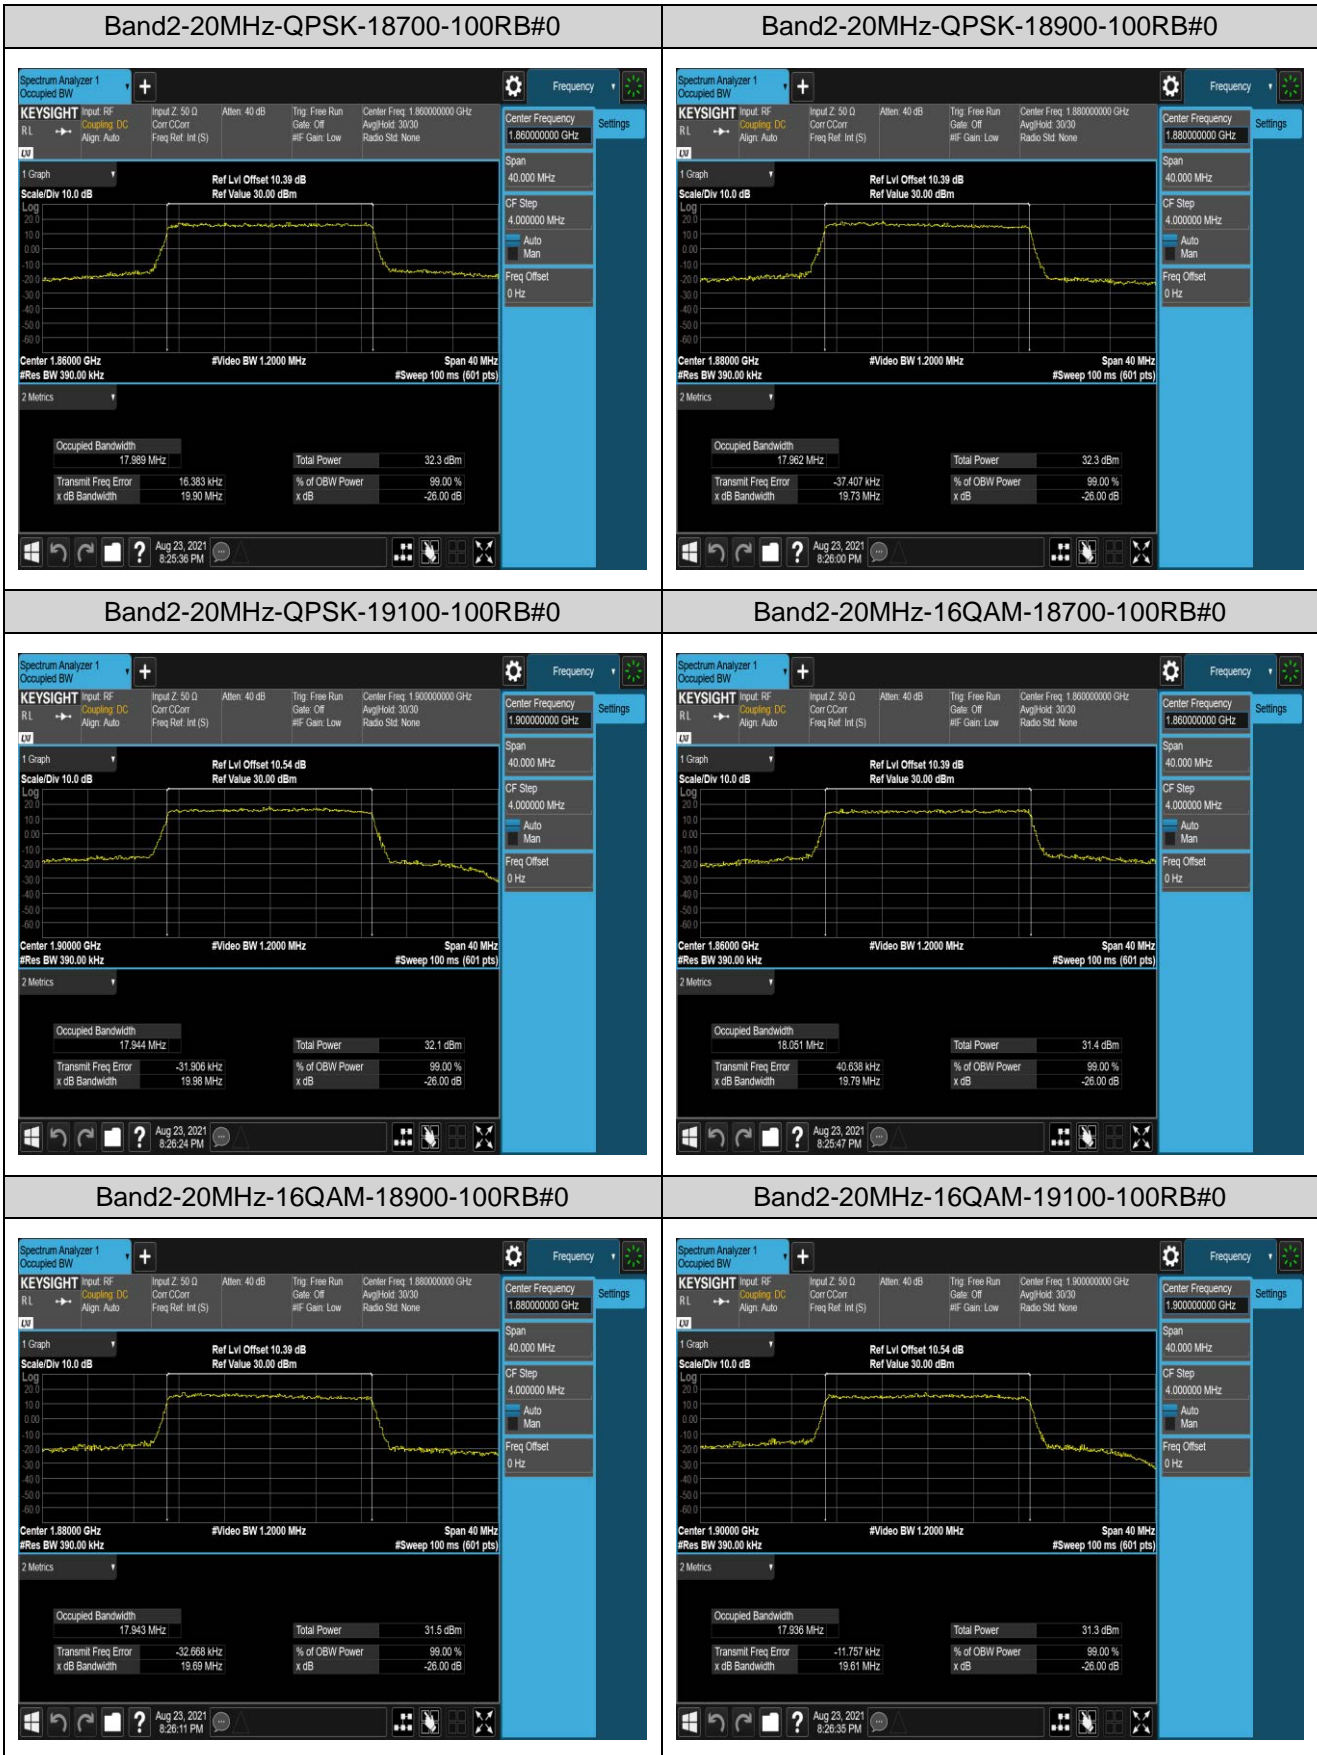

Band2-15MHz-QPSK-19125-75RB#0

Band2-15MHz-16QAM-18675-75RB#0

Band2-15MHz-16QAM-18900-75RB#0

Band2-15MHz-16QAM-19125-75RB#0

Band4-1.4MHz-QPSK-19957-6RB#0

Band4-1.4MHz-QPSK-20175-6RB#0

Band4-1.4MHz-QPSK-20393-6RB#0