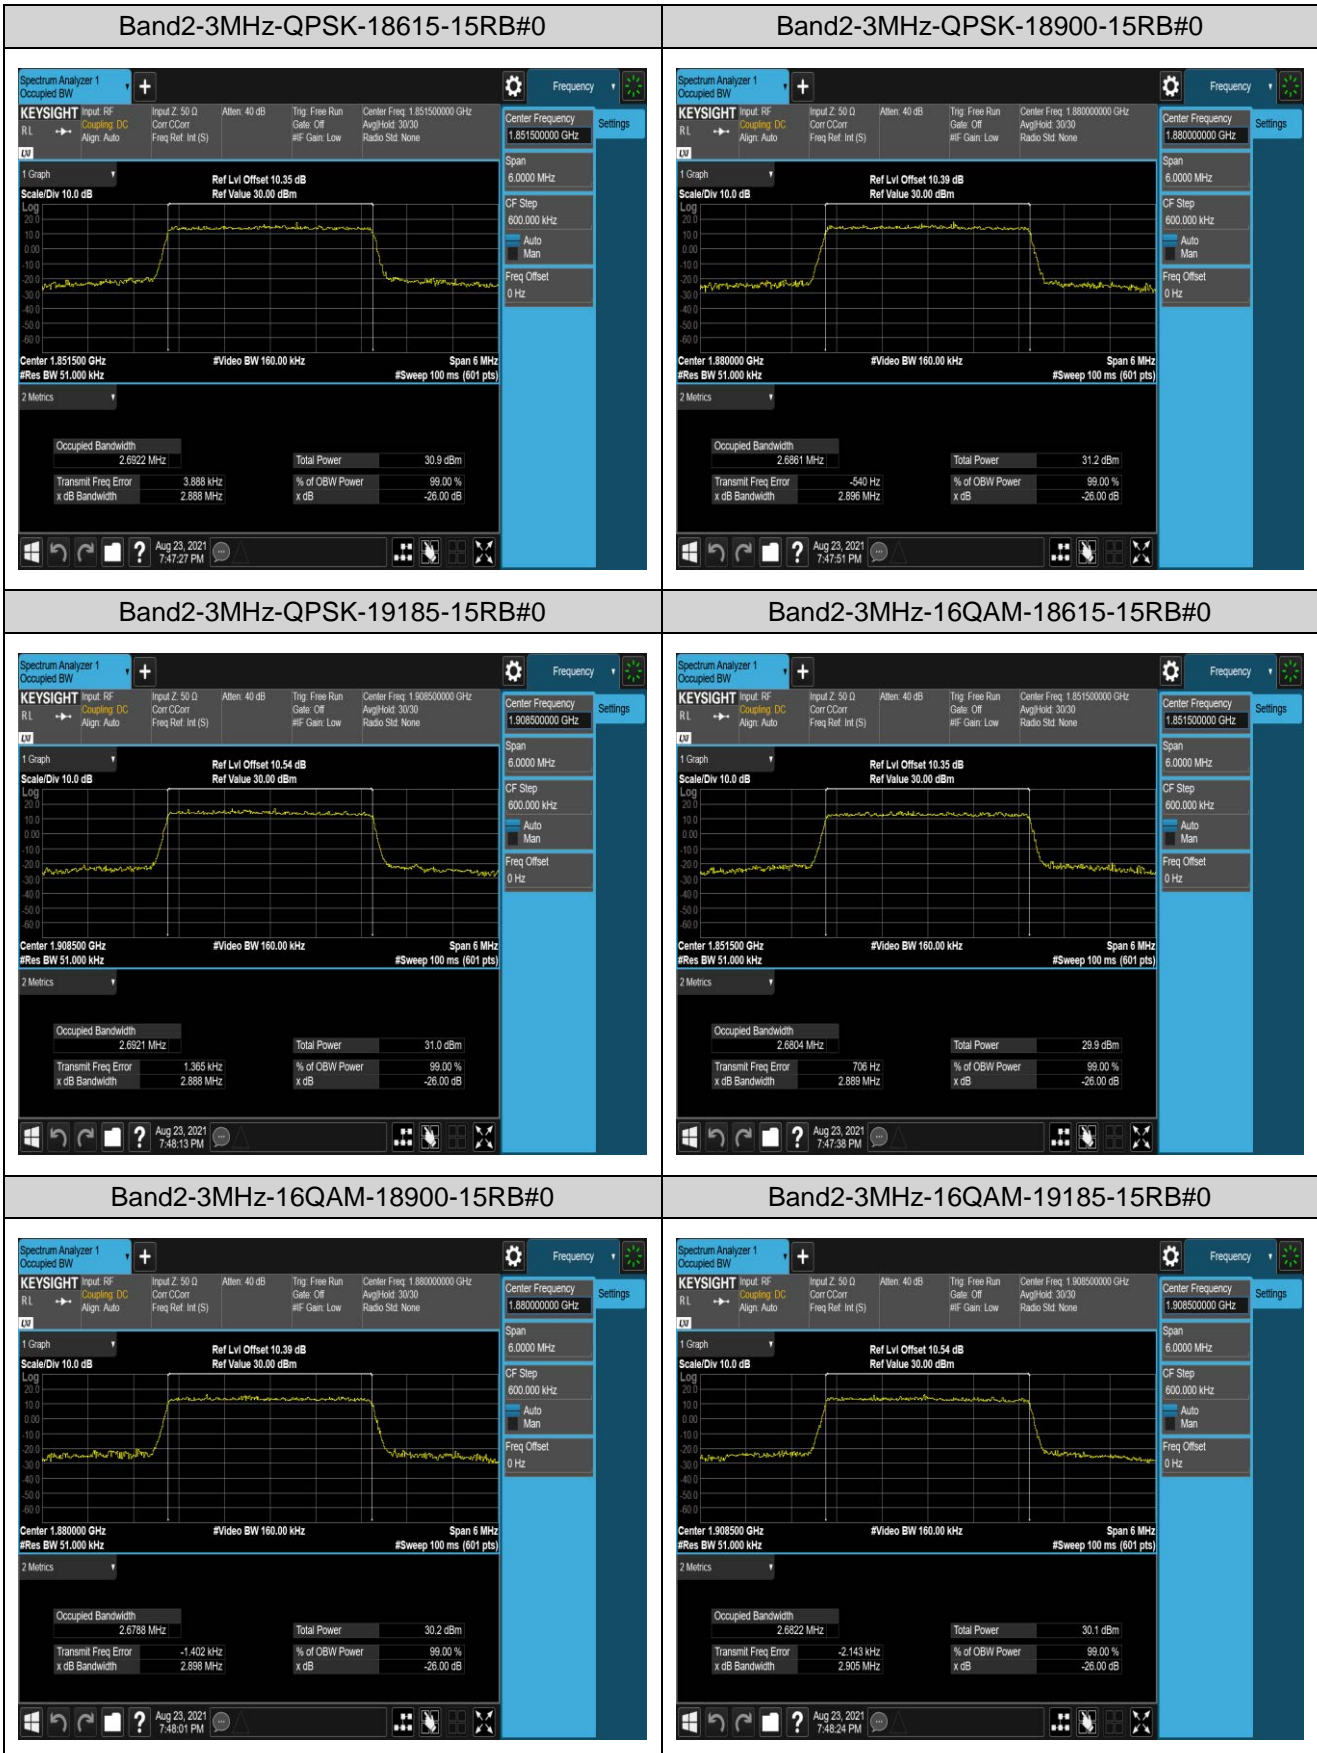

Band2-5MHz-QPSK-18625-25RB#0

Band2-5MHz-QPSK-18900-25RB#0