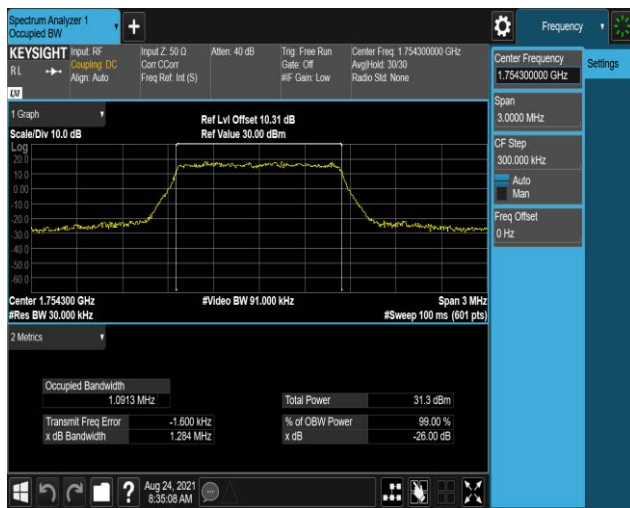

Band2-15MHz-QPSK-19125-75RB#0

Band2-15MHz-16QAM-18675-75RB#0

Band2-15MHz-16QAM-18900-75RB#0

Band2-15MHz-16QAM-19125-75RB#0

Band4-1.4MHz-QPSK-19957-6RB#0

Band4-1.4MHz-QPSK-20175-6RB#0

Band4-1.4MHz-QPSK-20393-6RB#0