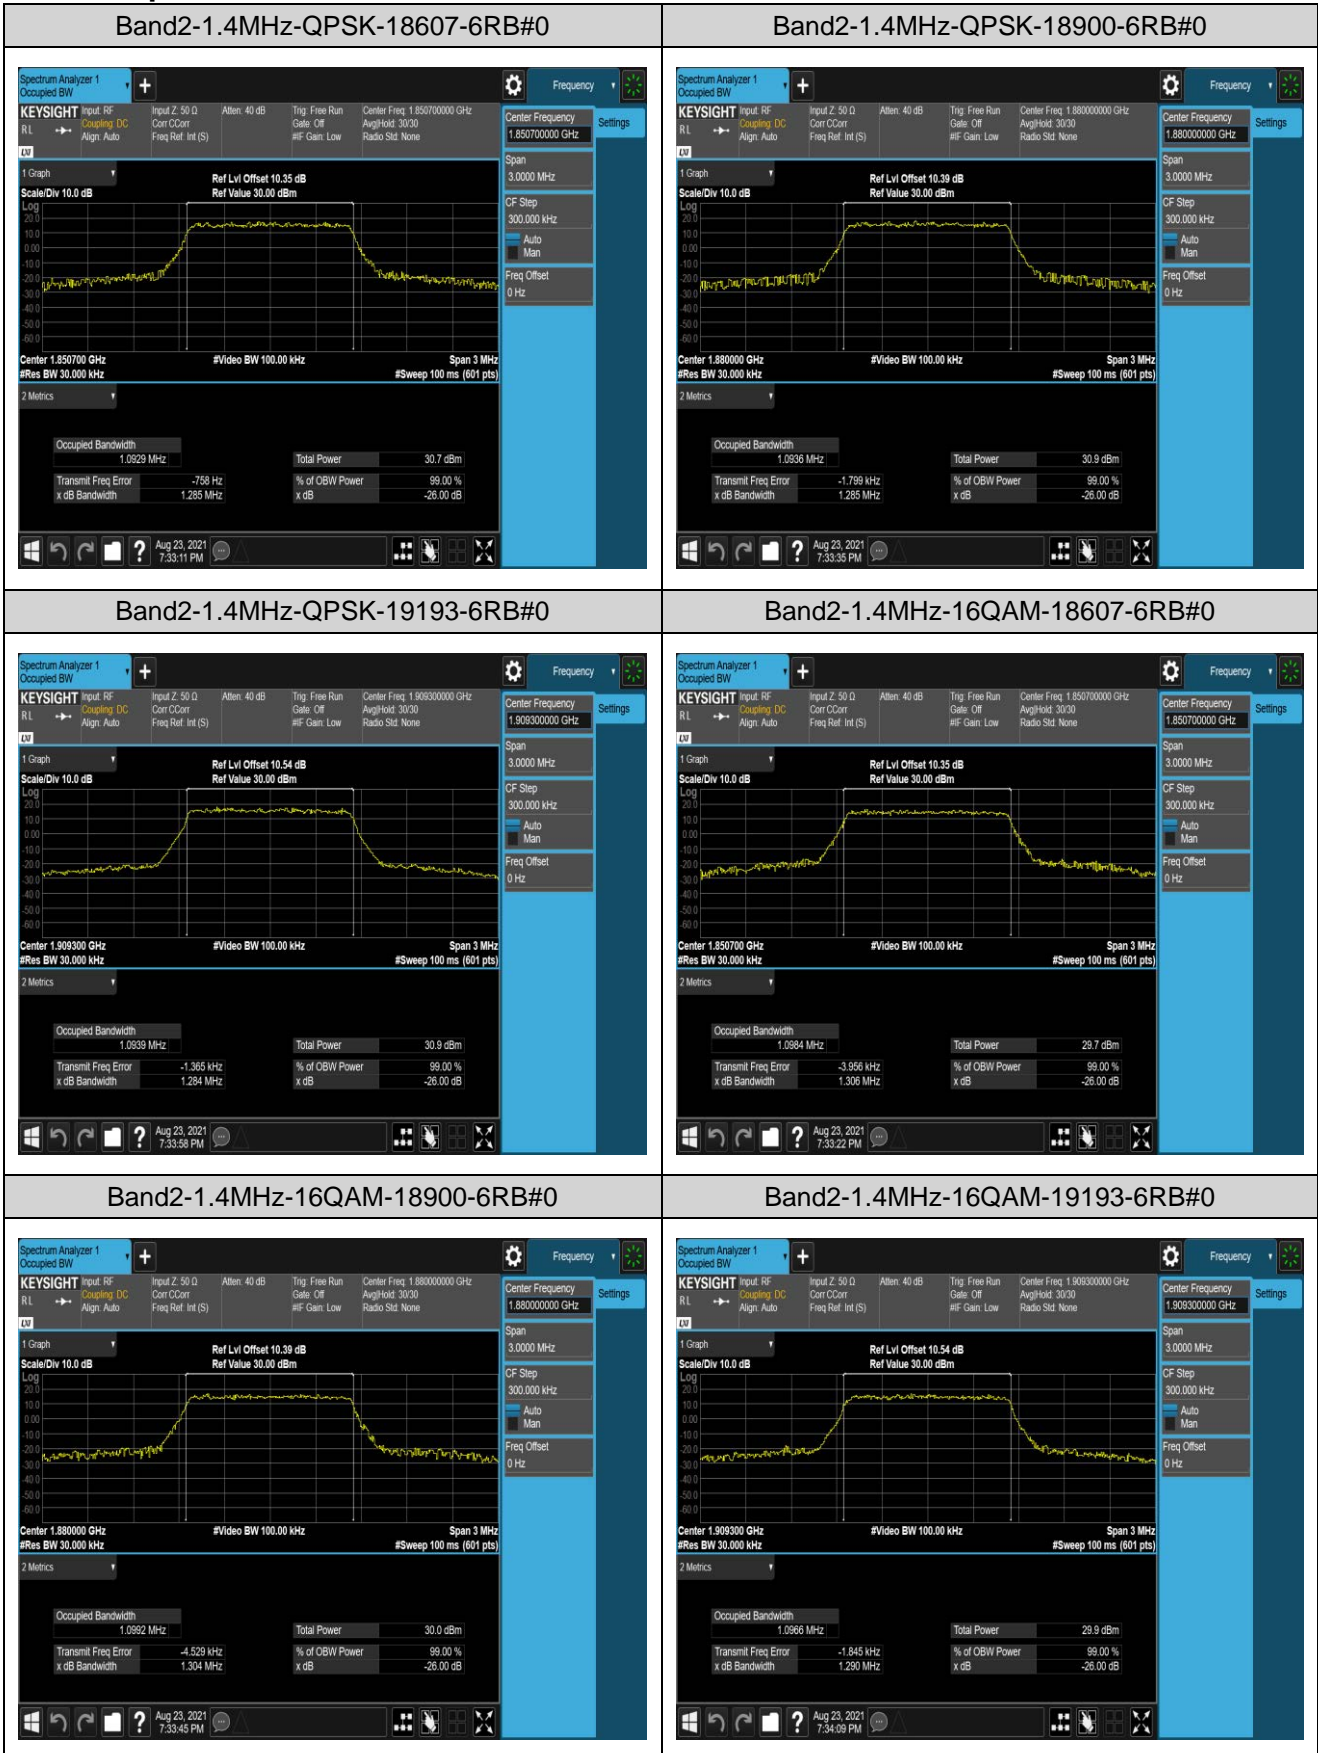

Test Graphs