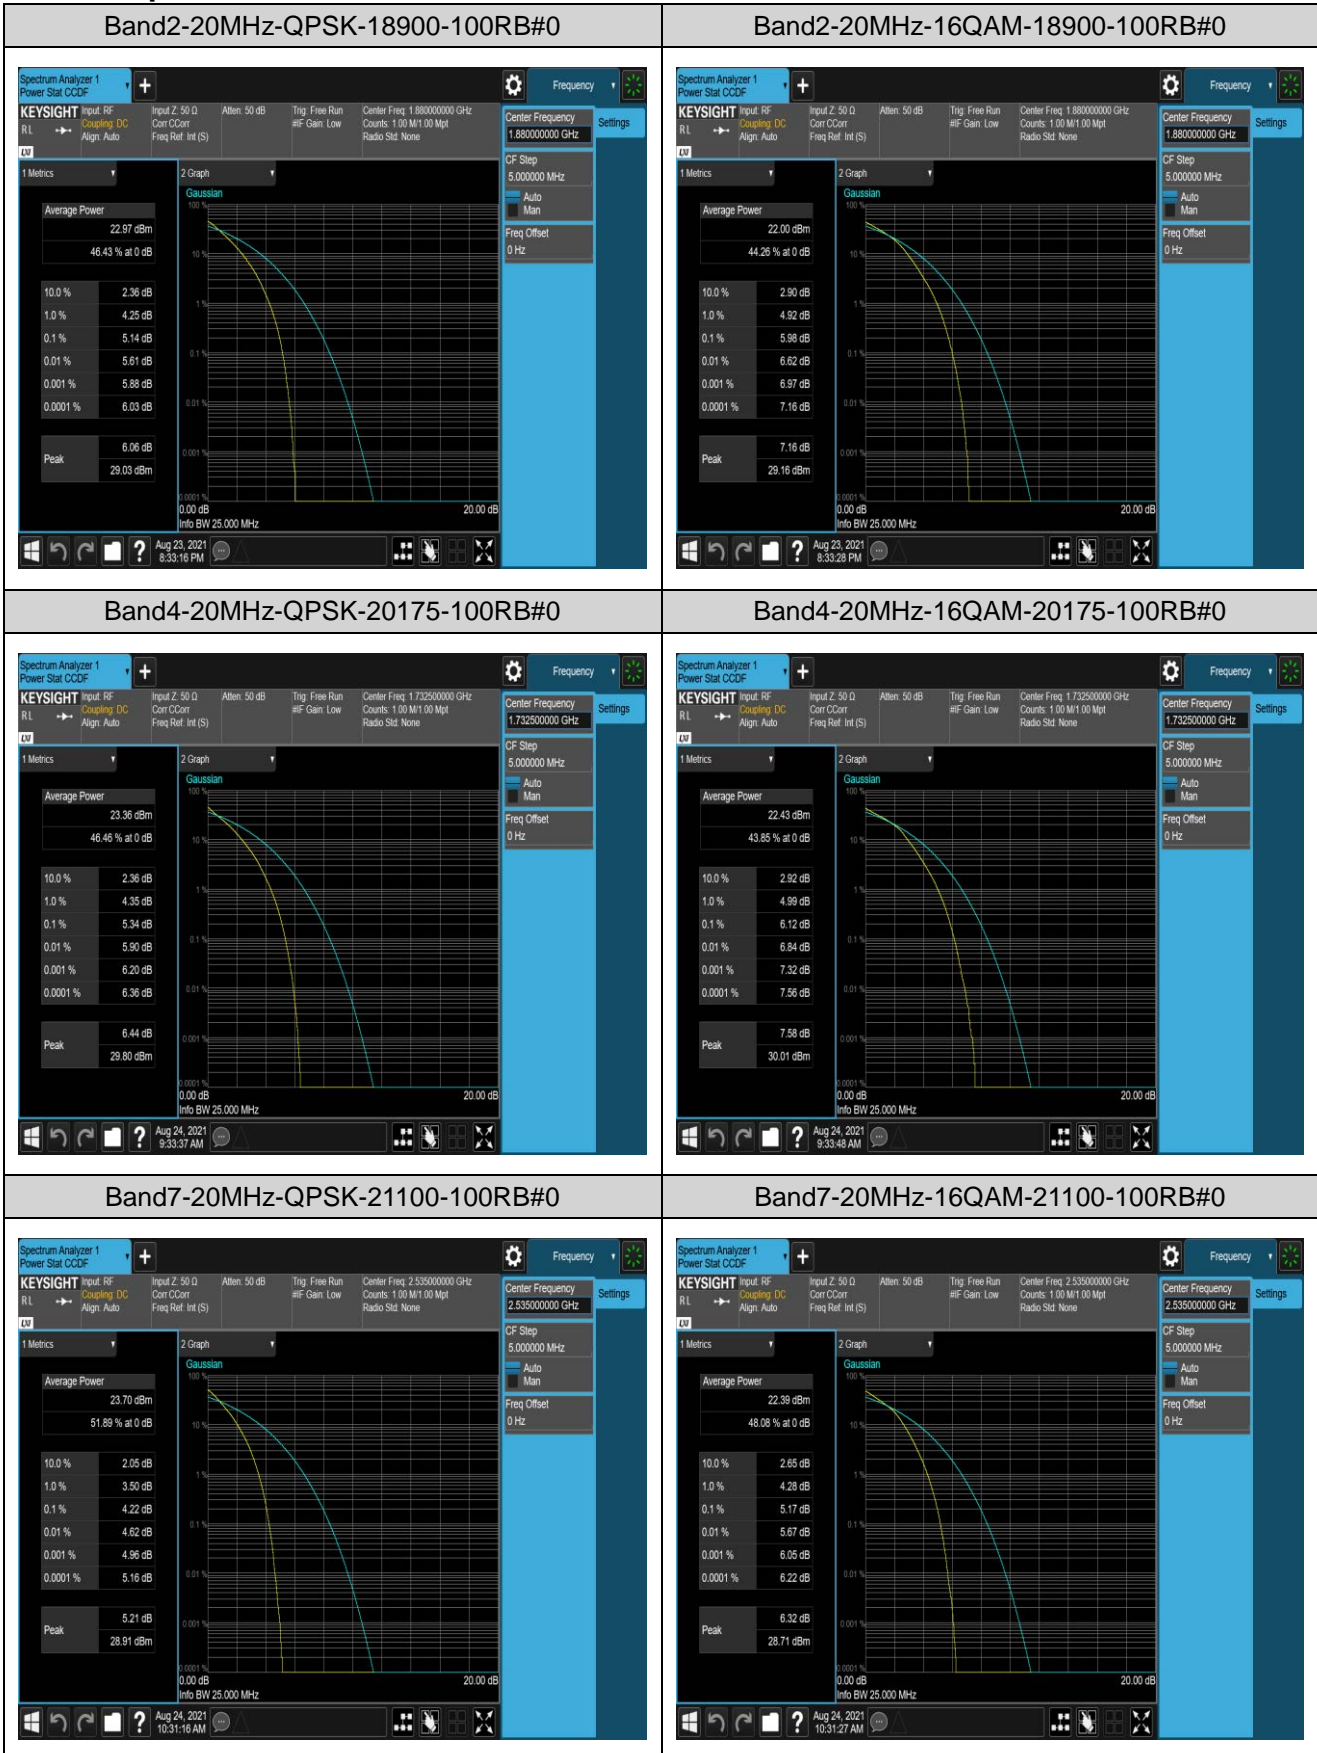

Test Graphs