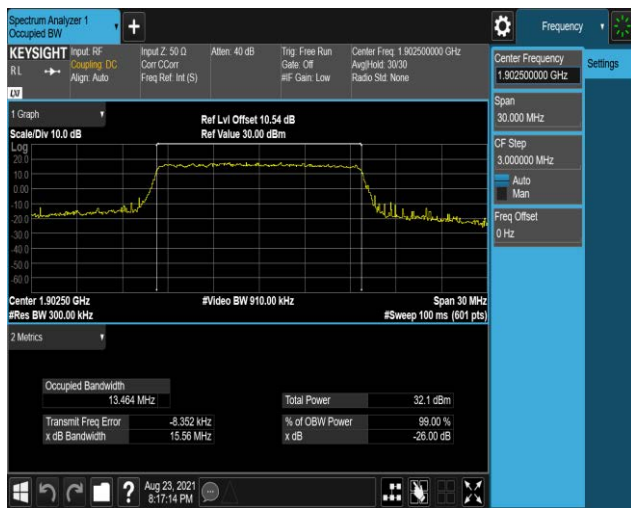

Band2-15MHz-16QAM-18900-75RB#0

Band2-15MHz-QPSK-19125-75RB#0