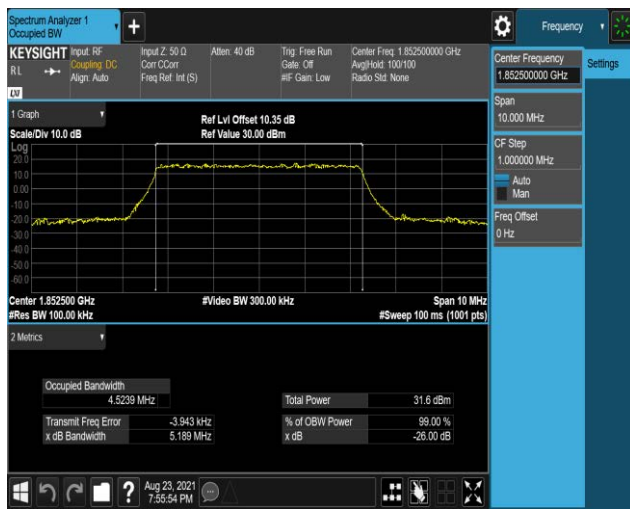

Band2-5MHz-QPSK-19175-25RB#0

Band2-5MHz-QPSK-18625-25RB#0