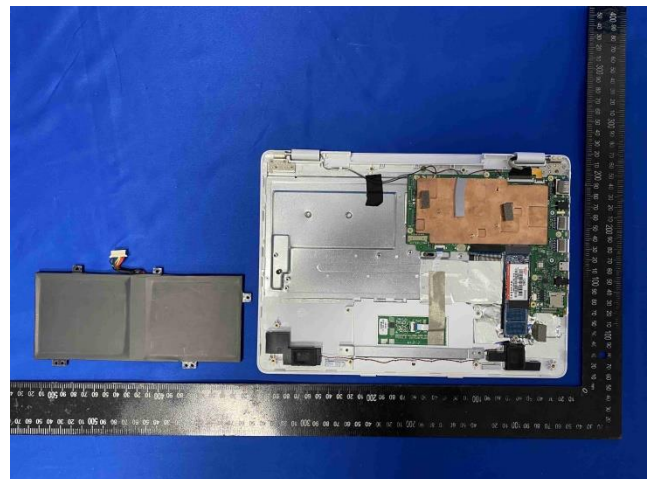

EUT Photos (Model: Aprix AX11)

EUT Antenna Locations

SAR Test Setup Photos

Body

ANT 1 Front side (0mm)

ANT 2 Front side (0mm)

ANT 1 Back side (0mm)

ANT 2 Back side (0mm)