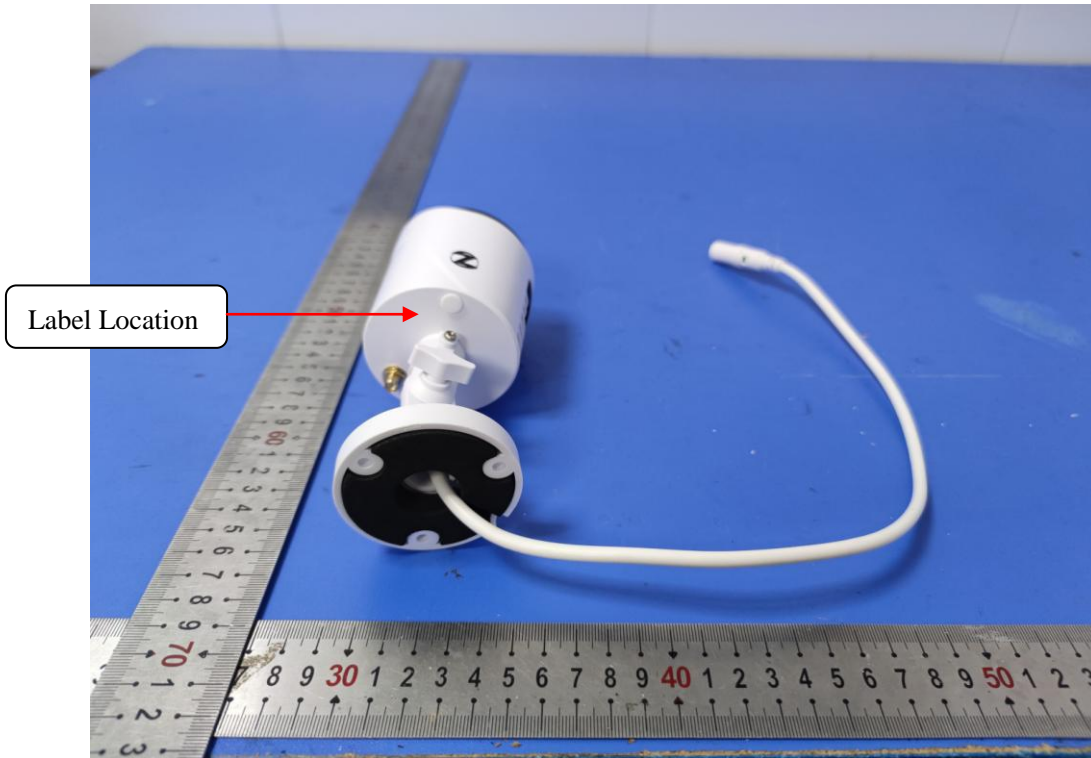

WIFI Camera

Model: WNIP-8LTA-BS-U

FCC ID: 2AZPS-WNIP-8LTA-BSU

This device complies with part 15 of the FCC rules. Operation is subject to the following two conditions: (1) this device may not cause harmful interference, and (2) this device must accept any interference received, including interference that may cause undesired operation.

(Size: L2.0cm x 1.5cm)

Material: Tagboard

Glue: adhesive sticker

Font color: Blue

Label color: White