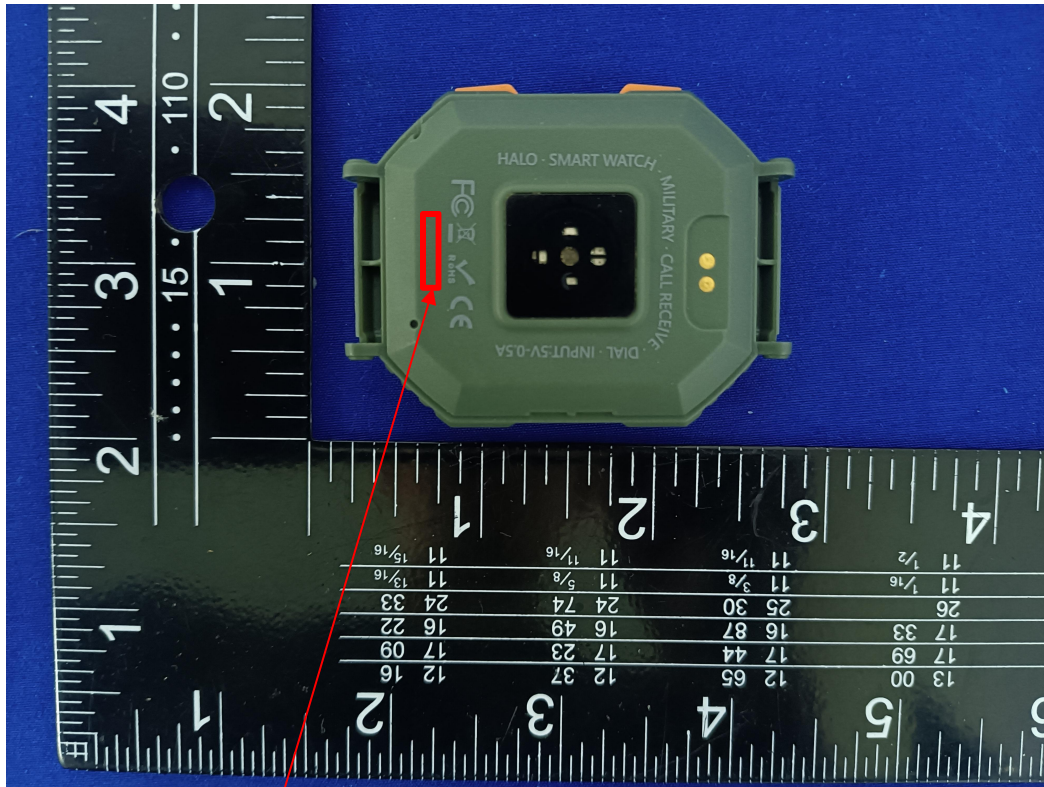

Label and Label Location

FCC ID: 2AZPR-KR80