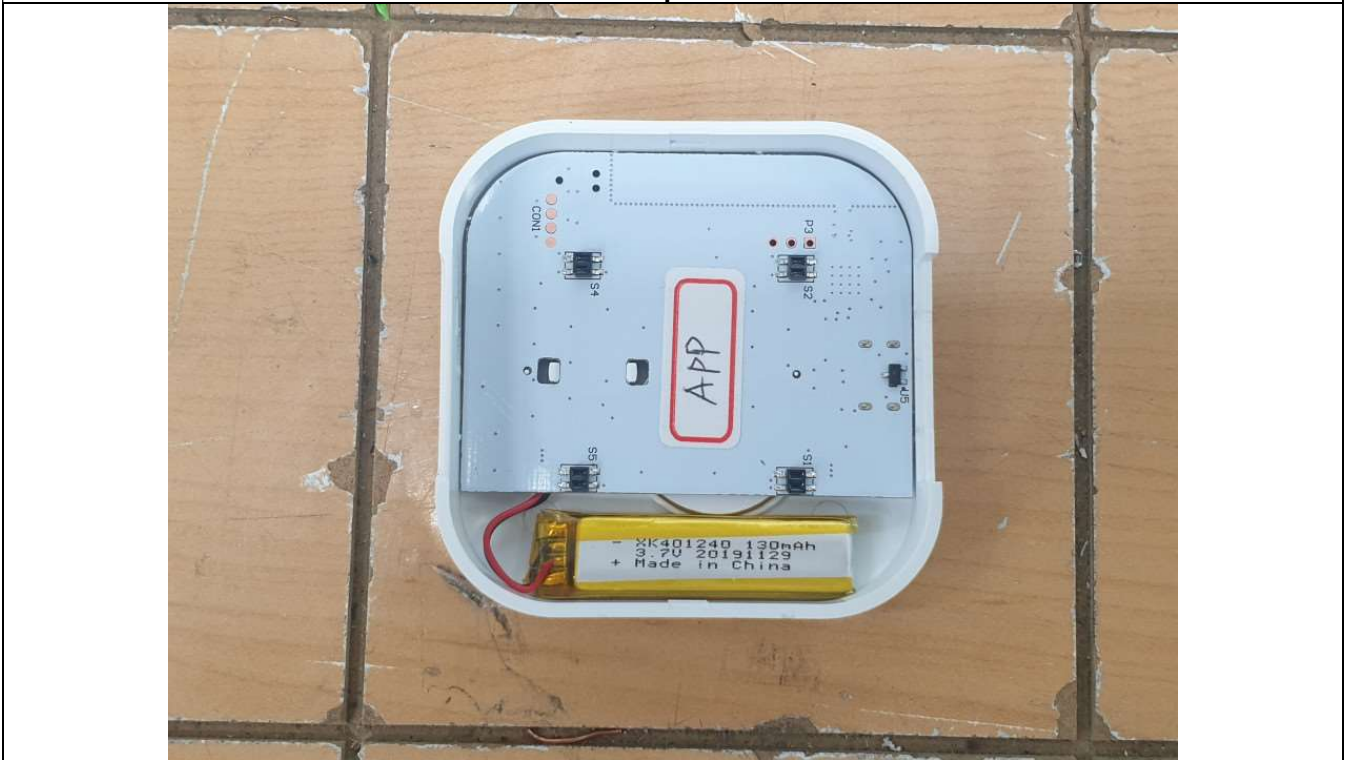

Internal Photos

Cover opened #1

Cover opened #2

Cover opened #3

Main board - Front

Main board - Rear

Internal Battery- Front

Internal Battery - Rear

Bluetooth LE Antenna