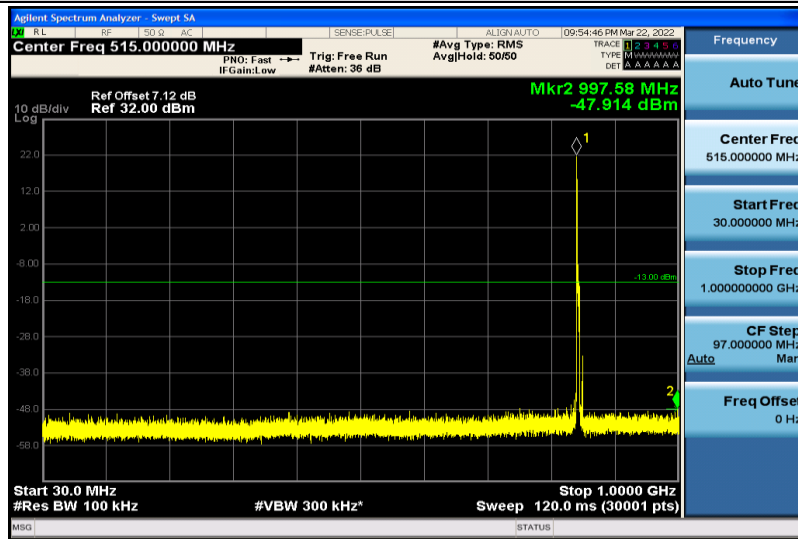

Band5-5MHz-16QAM-20525-1RB#0-1000~26000MHz

Band5-5MHz-16QAM-20625-1RB#0-30~1000MHz