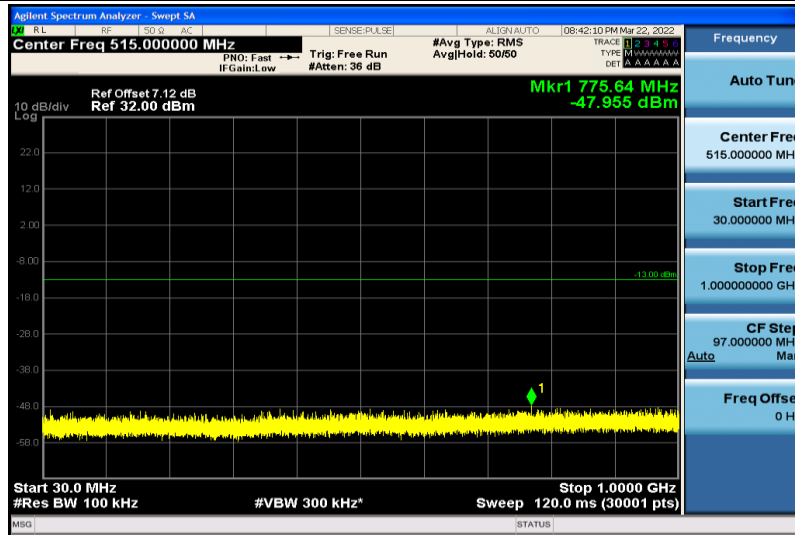

Band4-15MHz-16QAM-20325-1RB#0-1000~26000MHz

Band4-20MHz-QPSK-20050-1RB#0-30~1000MHz