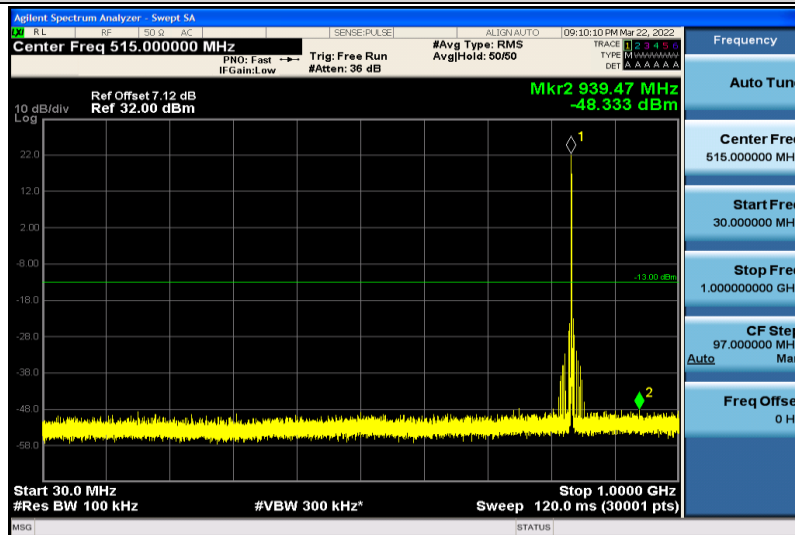

Band5-1.4MHz-16QAM-20407-1RB#0-1000~26000MHz

Band5-1.4MHz-16QAM-20525-1RB#0-30~1000MHz