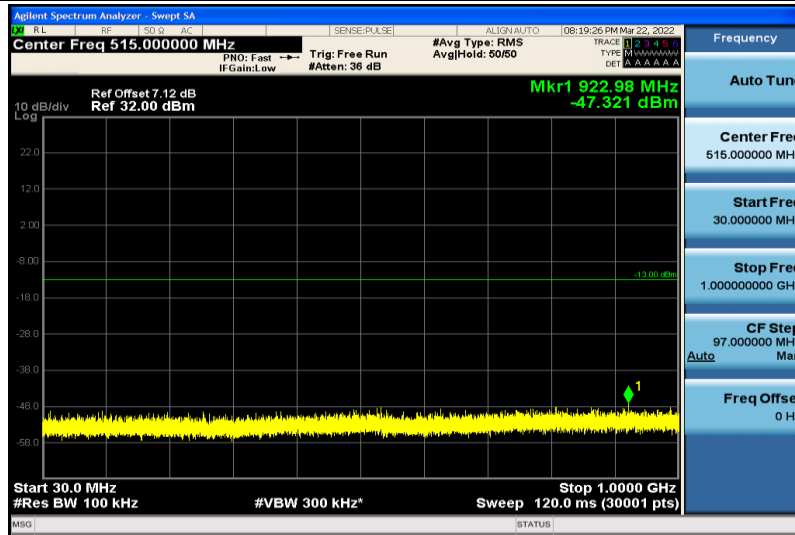

Band4-15MHz-QPSK-20325-1RB#0-1000~26000MHz

Band4-15MHz-16QAM-20025-1RB#0-30~1000MHz