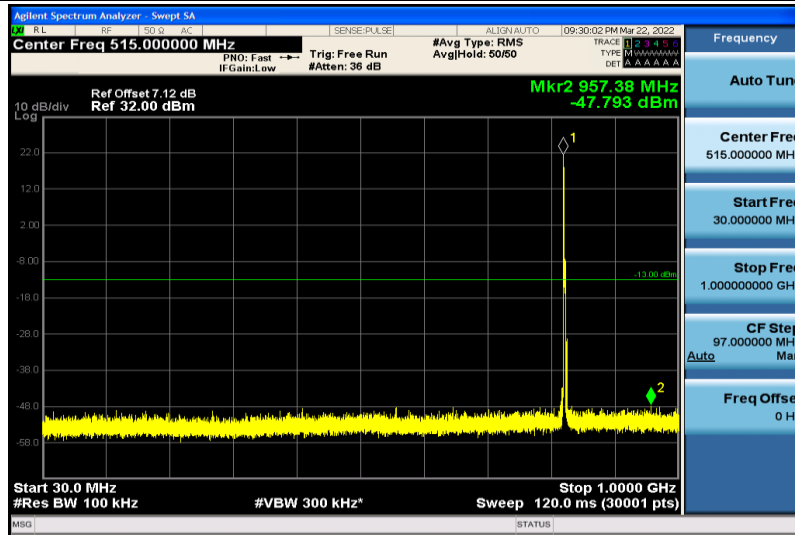

Band5-1.4MHz-16QAM-20643-1RB#0-1000~26000MHz

Band5-3MHz-QPSK-20415-1RB#0-30~1000MHz