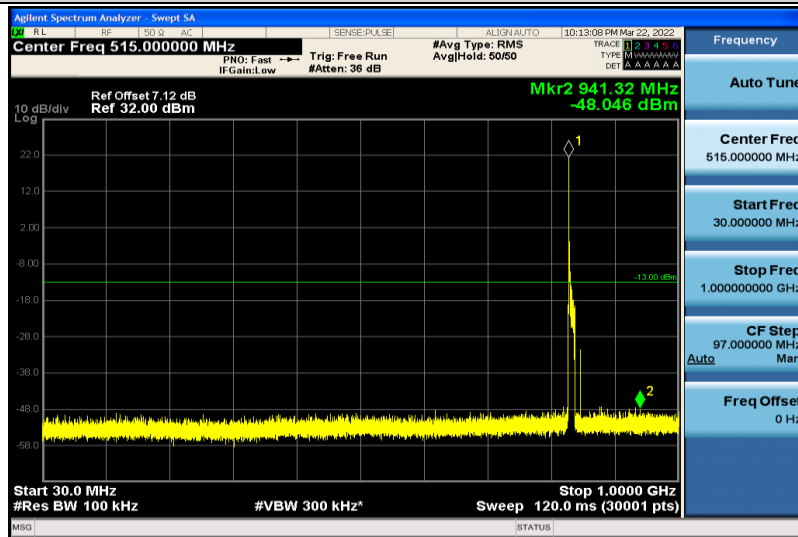

Band5-10MHz-QPSK-20450-1RB#0-1000~26000MHz

Band5-10MHz-QPSK-20525-1RB#0-30~1000MHz