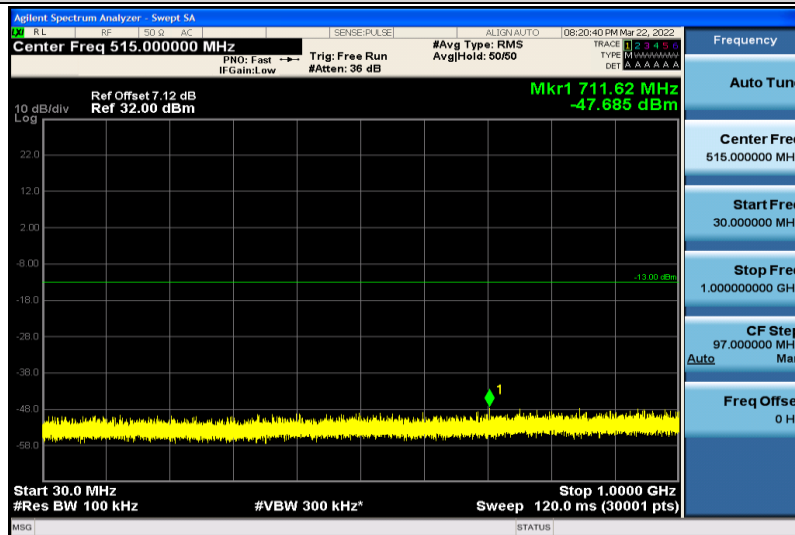

Band4-15MHz-QPSK-20325-1RB#0-30~1000MHz

Band4-15MHz-QPSK-20325-1RB#0-1000~26000MHz

Band4-15MHz-16QAM-20025-1RB#0-30~1000MHz

Band4-15MHz-16QAM-20025-1RB#0-1000~26000MHz

Band4-15MHz-16QAM-20175-1RB#0-30~1000MHz