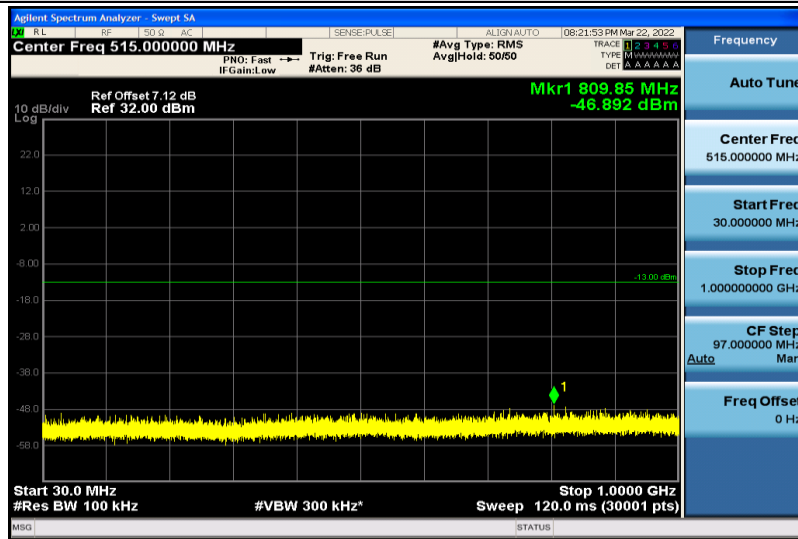

Band4-15MHz-16QAM-20175-1RB#0-1000~26000MHz

Band4-15MHz-16QAM-20325-1RB#0-30~1000MHz