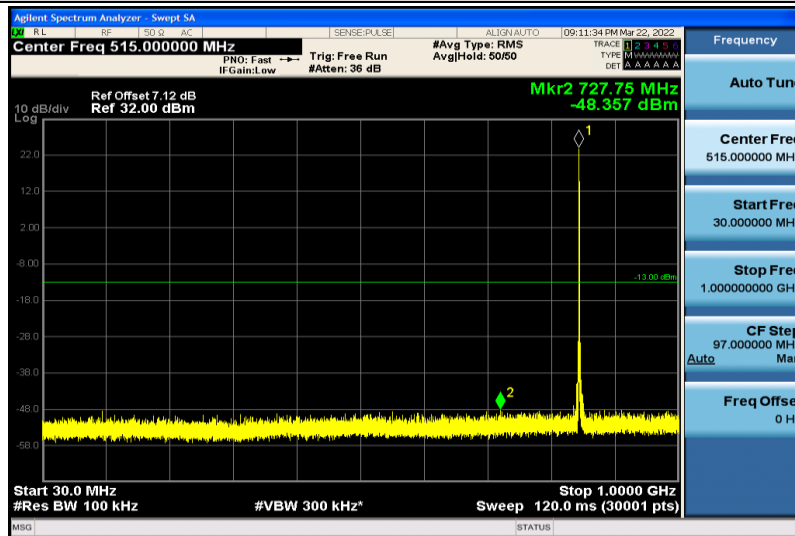

Band5-1.4MHz-QPSK-20643-1RB#0-1000~26000MHz

Band5-1.4MHz-16QAM-20407-1RB#0-30~1000MHz

Band5-1.4MHz-16QAM-20407-1RB#0-1000~26000MHz

Band5-1.4MHz-16QAM-20525-1RB#0-30~1000MHz

Band5-1.4MHz-16QAM-20525-1RB#0-1000~26000MHz