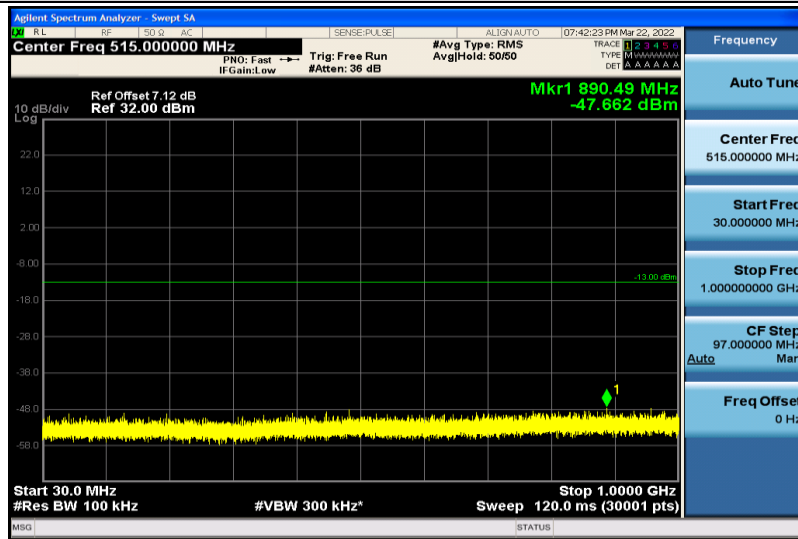

Band4-5MHz-16QAM-20175-1RB#0-1000~26000MHz

Band4-5MHz-16QAM-20375-1RB#0-30~1000MHz