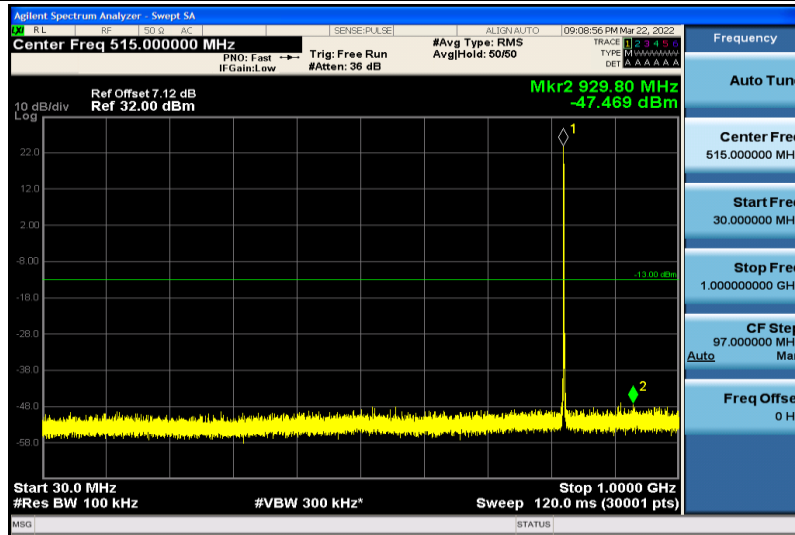

Band5-1.4MHz-QPSK-20643-1RB#0-1000~26000MHz

Band5-1.4MHz-16QAM-20407-1RB#0-30~1000MHz