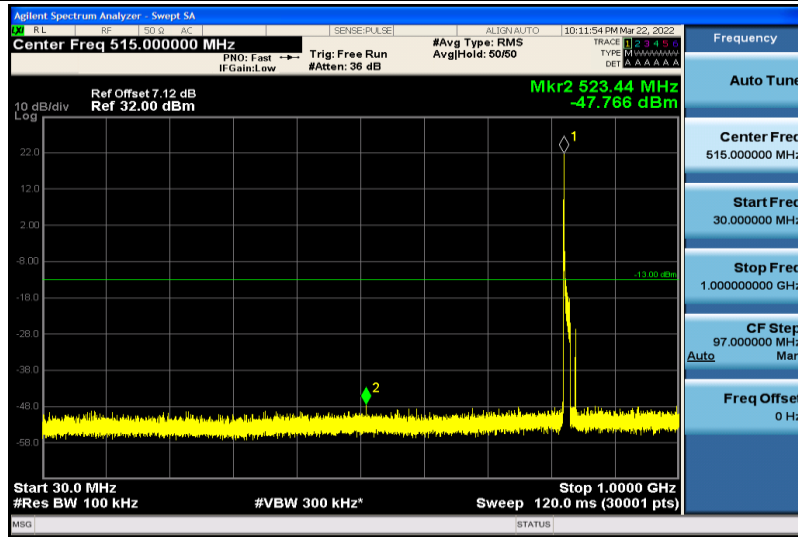

Band5-5MHz-16QAM-20425-1RB#0-100~26000MHz

Band5-5MHz-16QAM-20525-1RB#0-30~1000MHz

Band5-5MHz-16QAM-20525-1RB#0-1000~26000MHz

Band5-5MHz-16QAM-20625-1RB#0-30~1000MHz

Band5-5MHz-16QAM-20625-1RB#0-1000~26000MHz