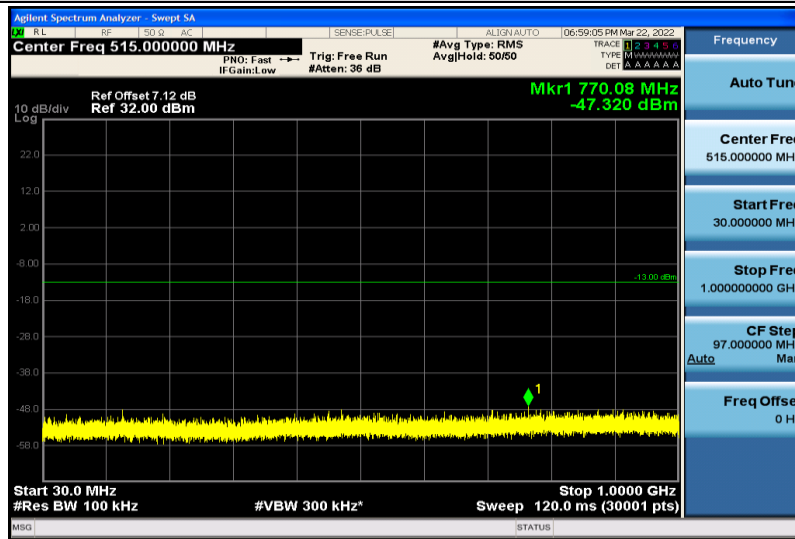

Band4-1.4MHz-16QAM-20175-1RB#0-1000~26000MHz

Band4-1.4MHz-16QAM-20393-1RB#0-30~1000MHz