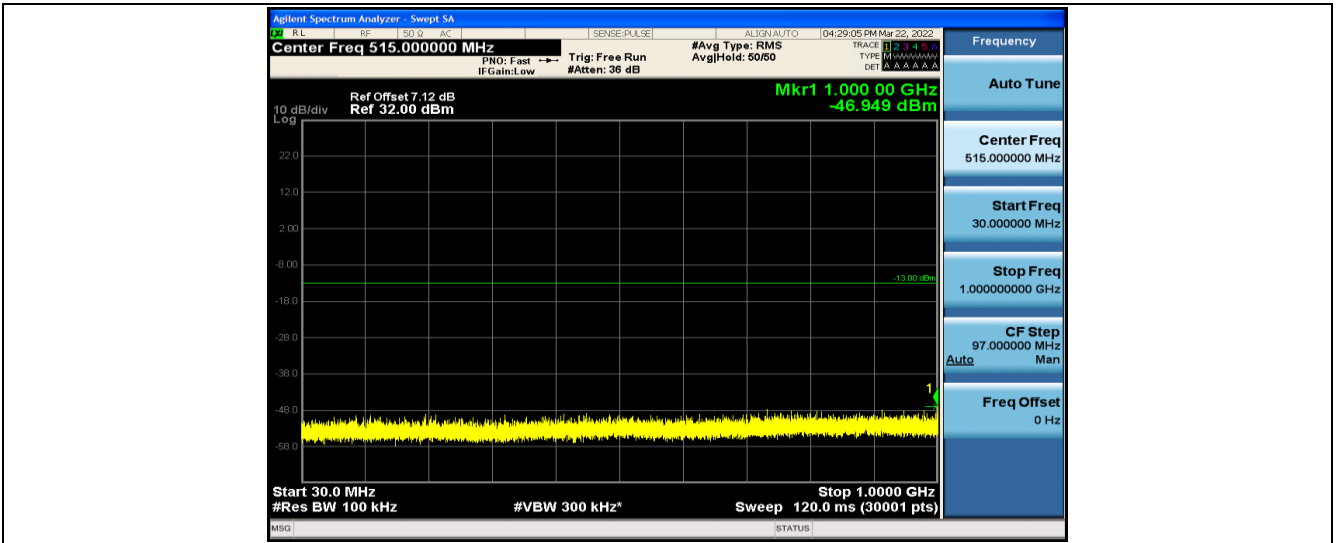

Band17	10MHz	16QAM	23800	1RB#0	30~1000MHz	-48.00	PASS
Band17	10MHz	16QAM	23800	1RB#0	1000~26000MHz	-31.00	PASS

Test Graphs

Band2-1.4MHz-QPSK-18607-1RB#0-30~1000MHz