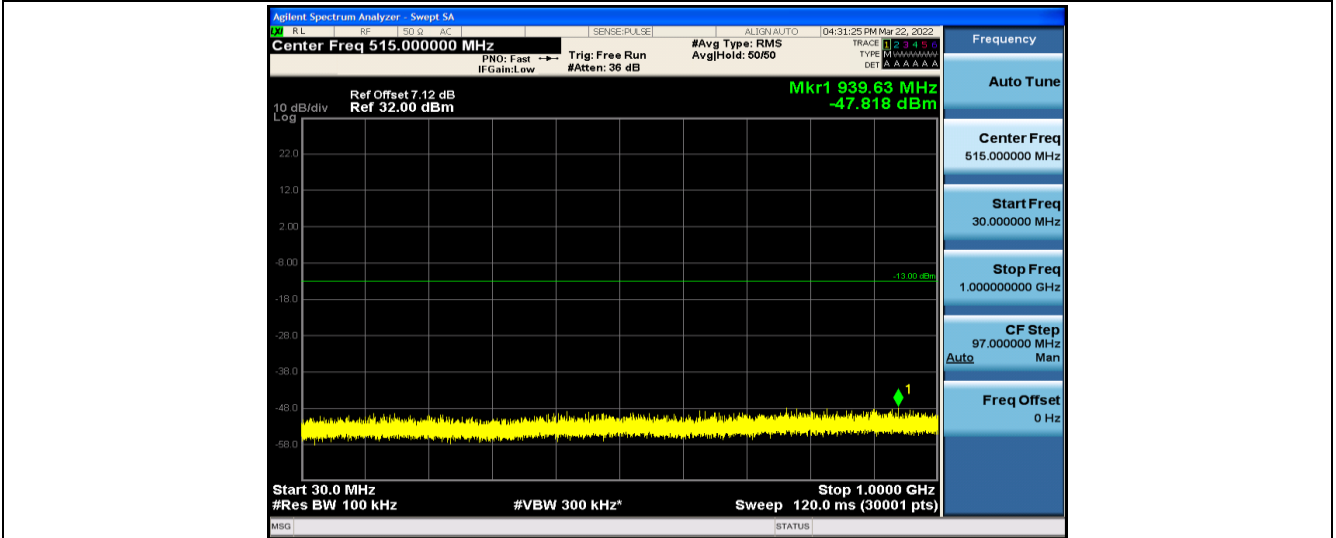

Band17	10MHz	16QAM	23800	1RB#0	30~1000MHz	-48.00	PASS
Band17	10MHz	16QAM	23800	1RB#0	1000~26000MHz	-31.00	PASS

Test Graphs