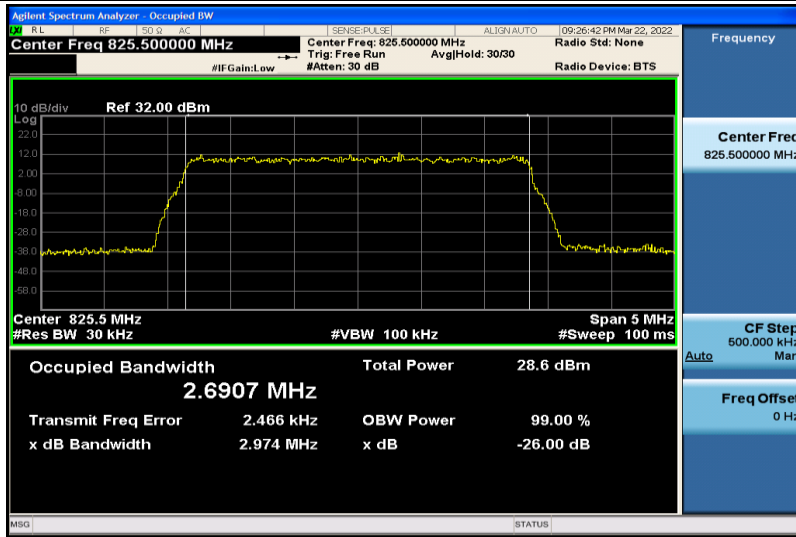

Band5-1.4MHz-QPSK-20407-6RB#0-1.0790

Band5-1.4MHz-QPSK-20525-6RB#0-1.0804

Band5-1.4MHz-QPSK-20643-6RB#0-1.0768

Band5-1.4MHz-16QAM-20407-6RB#0-1.0830

Band5-1.4MHz-16QAM-20525-6RB#0-1.0832

Band5-1.4MHz-16QAM-20643-6RB#0-1.0852