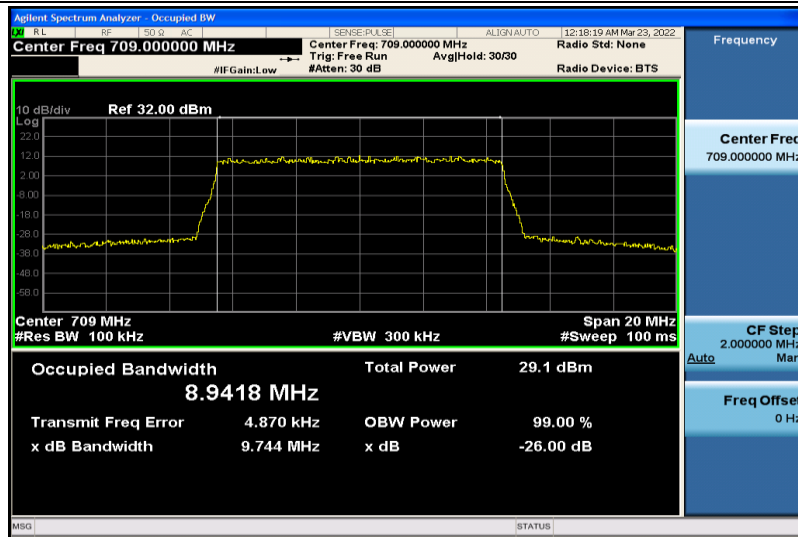

Band17-5MHz-QPSK-23755-25RB#0-4.4800

Band17-5MHz-QPSK-23790-25RB#0-4.4704

Band17-5MHz-QPSK-23825-25RB#0-4.4828

Band17-5MHz-16QAM-23755-25RB#0-4.4723

Band17-5MHz-16QAM-23790-25RB#0-4.4753

Band17-5MHz-16QAM-23825-25RB#0-4.4785