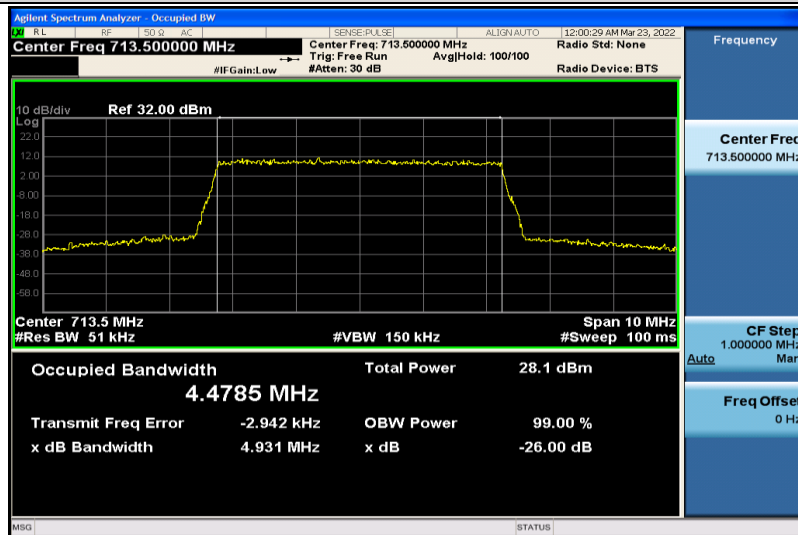

Band17-5MHz-QPSK-23755-25RB#0-4.4800

Band17-5MHz-QPSK-23790-25RB#0-4.4704

Band17-5MHz-QPSK-23825-25RB#0-4.4828

Band17-5MHz-16QAM-23755-25RB#0-4.4723

Band17-5MHz-16QAM-23790-25RB#0-4.4753

Band17-5MHz-16QAM-23825-25RB#0-4.4785