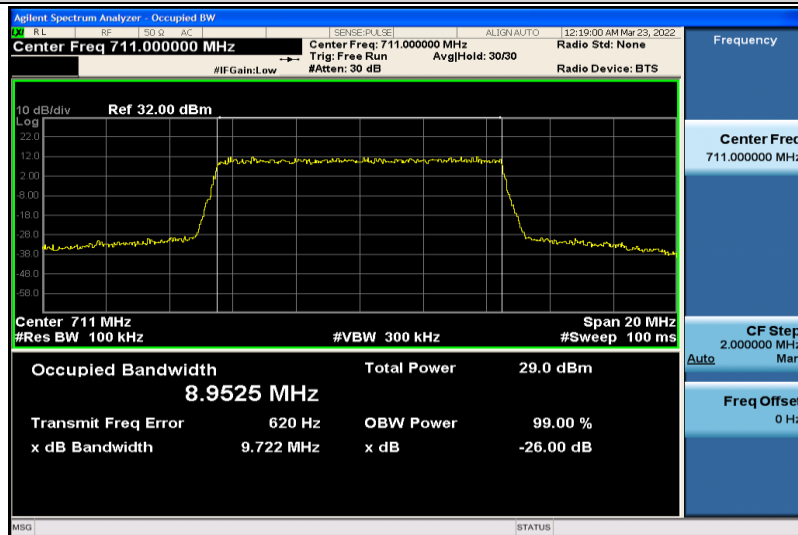

Band17-10MHz-QPSK-23800-50RB#0-8.9525