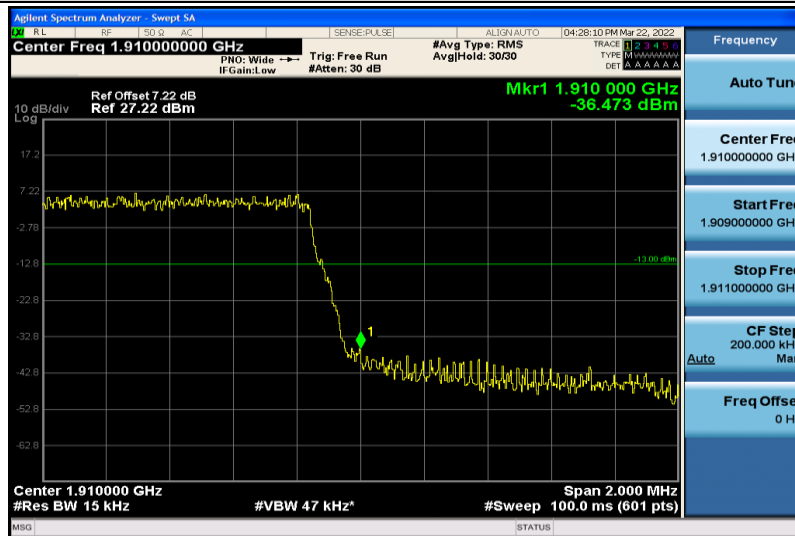

Band2-1.4MHz-QPSK-19193-6RB#0