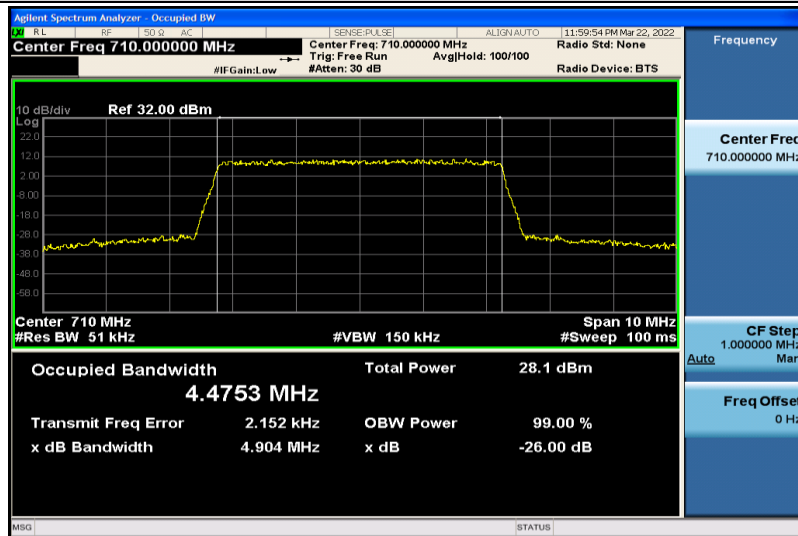

Band17-5MHz-QPSK-23755-25RB#0-4.4800

Band17-5MHz-QPSK-23790-25RB#0-4.4704

Band17-5MHz-QPSK-23825-25RB#0-4.4828

Band17-5MHz-16QAM-23755-25RB#0-4.4723

Band17-5MHz-16QAM-23790-25RB#0-4.4753

Band17-5MHz-16QAM-23825-25RB#0-4.4785