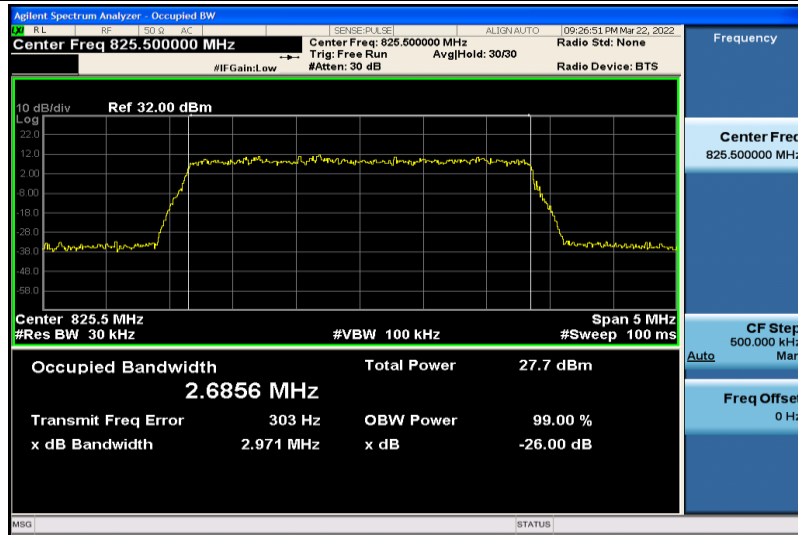

Band5-3MHz-16QAM-20415-15RB#0-2.6856