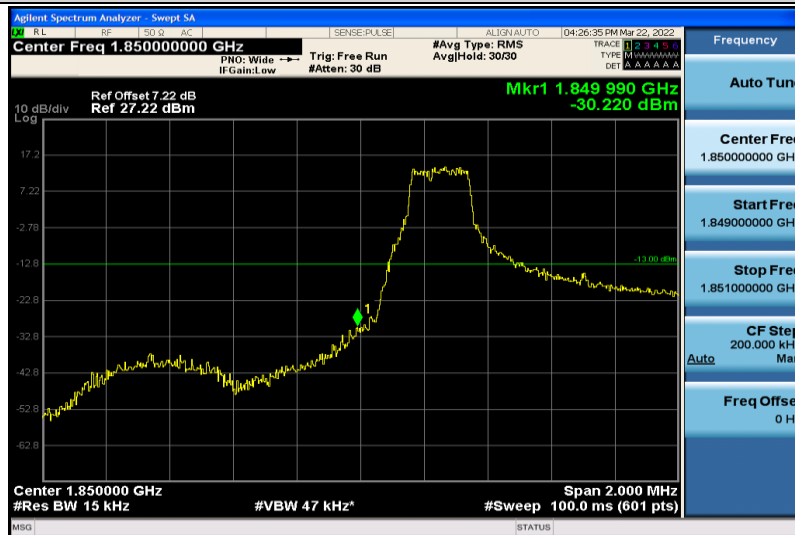

Band2-1.4MHz-16QAM-18607-1RB#0