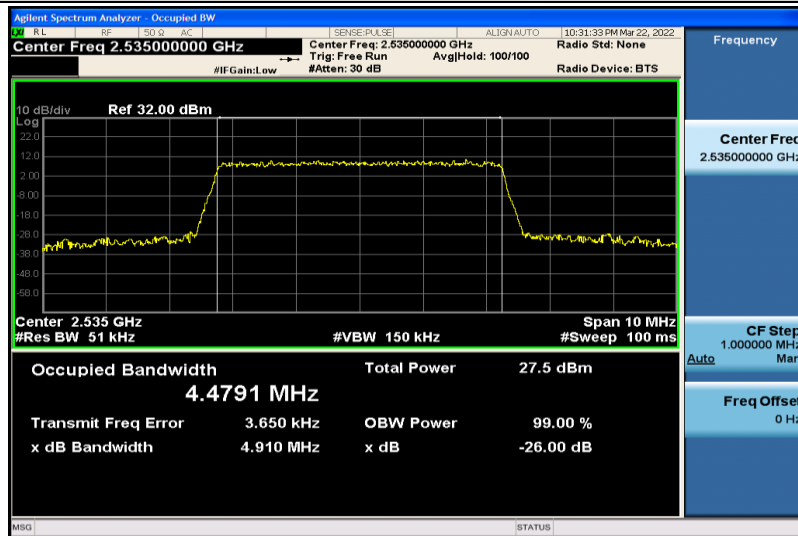

Band7-5MHz-QPSK-20775-25RB#0-4.4797

Band7-5MHz-QPSK-21100-25RB#0-4.4699

Band7-5MHz-QPSK-21425-25RB#0-4.4787

Band7-5MHz-16QAM-20775-25RB#0-4.4666

Band7-5MHz-16QAM-21100-25RB#0-4.4791

Band7-5MHz-16QAM-21425-25RB#0-4.4802