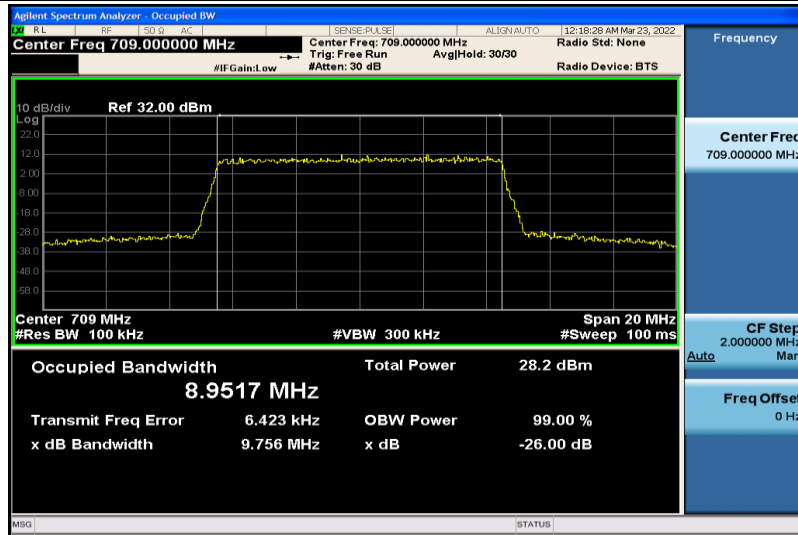

Band17-10MHz-16QAM-23780-50RB#0-8.9517