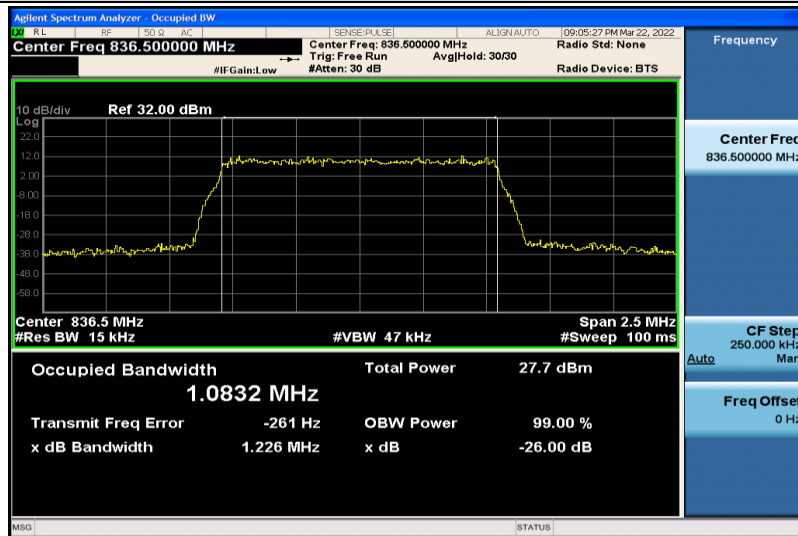

Band5-1.4MHz-QPSK-20407-6RB#0-1.0790

Band5-1.4MHz-QPSK-20525-6RB#0-1.0804

Band5-1.4MHz-QPSK-20643-6RB#0-1.0768

Band5-1.4MHz-16QAM-20407-6RB#0-1.0830

Band5-1.4MHz-16QAM-20525-6RB#0-1.0832

Band5-1.4MHz-16QAM-20643-6RB#0-1.0852