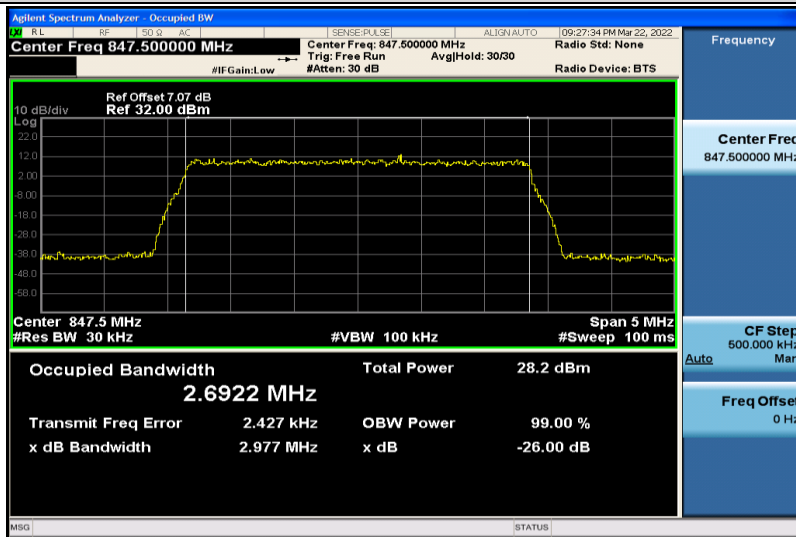

Band5-3MHz-QPSK-20635-15RB#0-2.6922