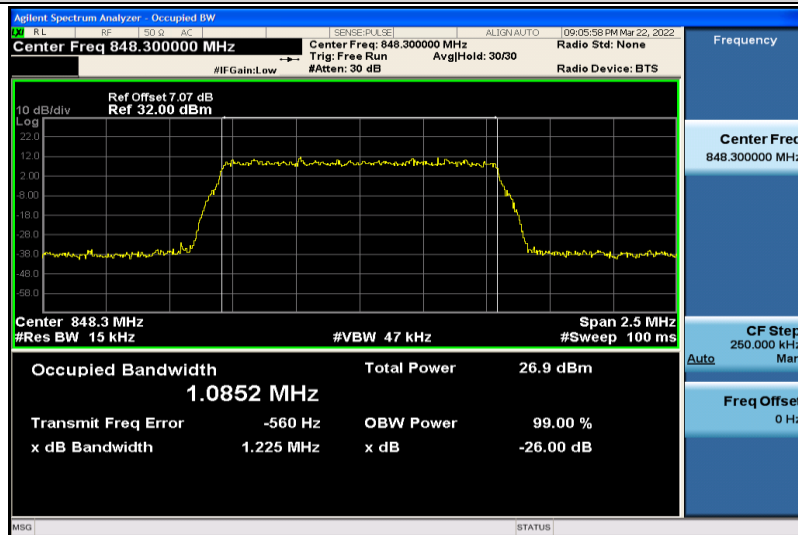

Band5-1.4MHz-QPSK-20407-6RB#0-1.0790

Band5-1.4MHz-QPSK-20525-6RB#0-1.0804

Band5-1.4MHz-QPSK-20643-6RB#0-1.0768

Band5-1.4MHz-16QAM-20407-6RB#0-1.0830

Band5-1.4MHz-16QAM-20525-6RB#0-1.0832

Band5-1.4MHz-16QAM-20643-6RB#0-1.0852