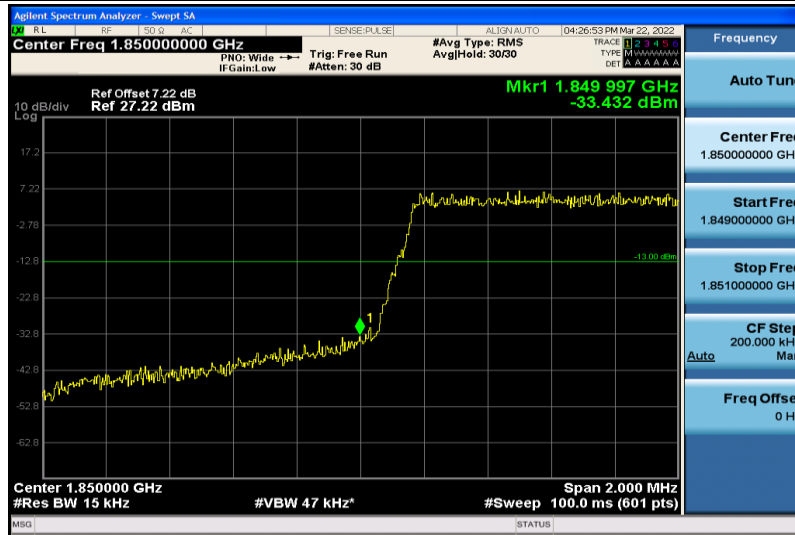

Band2-1.4MHz-16QAM-18607-6RB#0