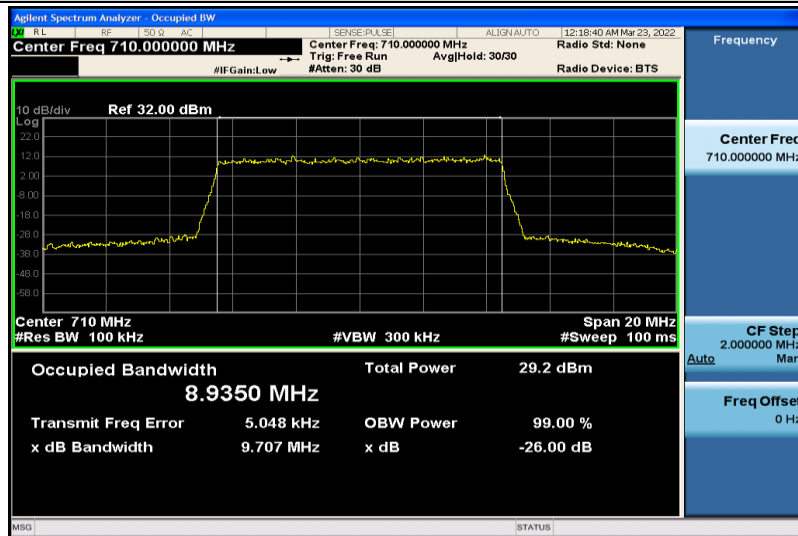

Band17-10MHz-QPSK-23790-50RB#0-8.9350