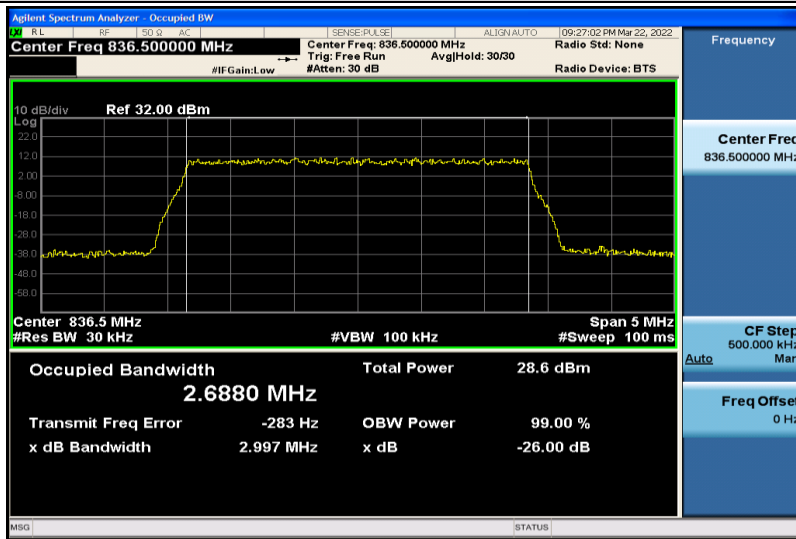

Band5-3MHz-QPSK-20525-15RB#0-2.6880