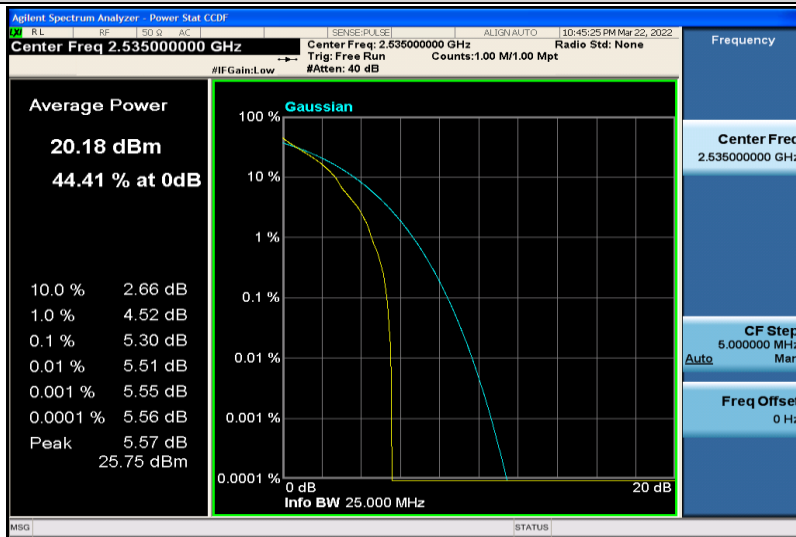

Band5-10MHz-16QAM-20525-50RB#0

Band5-10MHz-16QAM-20600-1RB#0

Band5-10MHz-16QAM-20600-50RB#0

Band7-5MHz-QPSK-20775-1RB#0

Band7-5MHz-QPSK-20775-25RB#0

Band7-5MHz-QPSK-21100-1RB#0

Band7-5MHz-QPSK-21100-25RB#0

Band7-5MHz-QPSK-21425-1RB#0