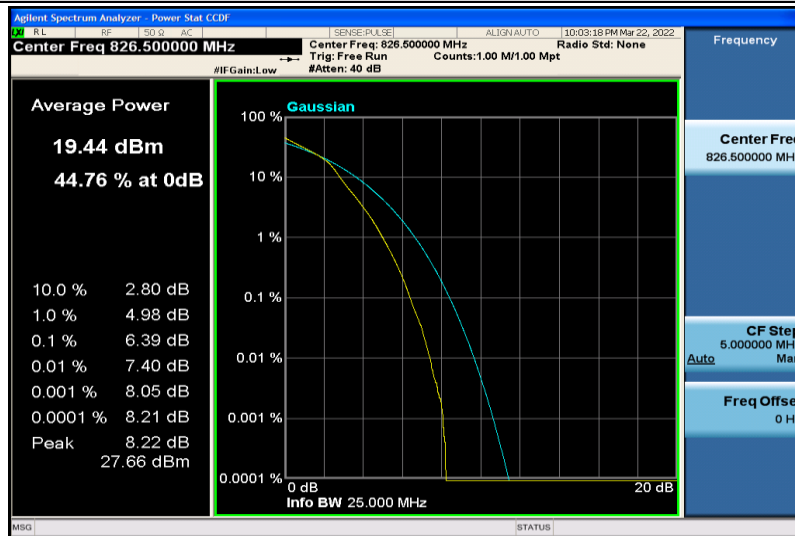

Band5-5MHz-16QAM-20425-1RB#0

Band5-5MHz-16QAM-20425-25RB#0