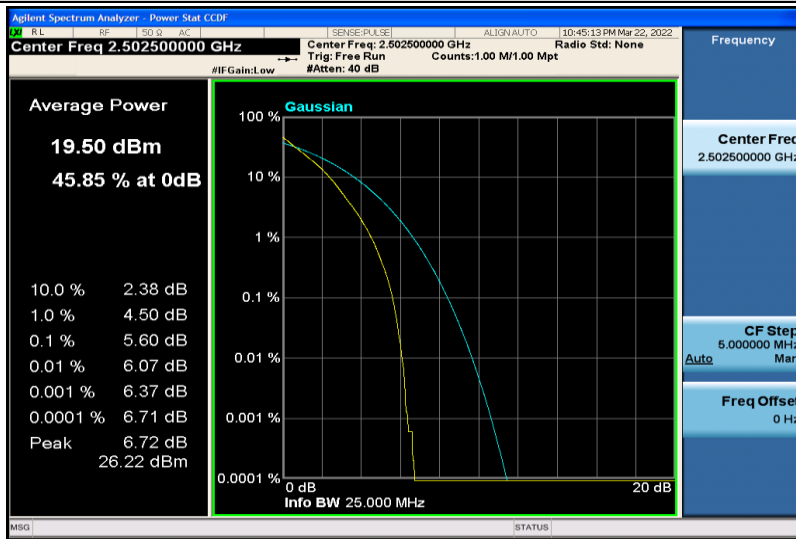

Band5-10MHz-16QAM-20525-50RB#0

Band5-10MHz-16QAM-20600-1RB#0

Band5-10MHz-16QAM-20600-50RB#0

Band7-5MHz-QPSK-20775-1RB#0

Band7-5MHz-QPSK-20775-25RB#0

Band7-5MHz-QPSK-21100-1RB#0

Band7-5MHz-QPSK-21100-25RB#0

Band7-5MHz-QPSK-21425-1RB#0