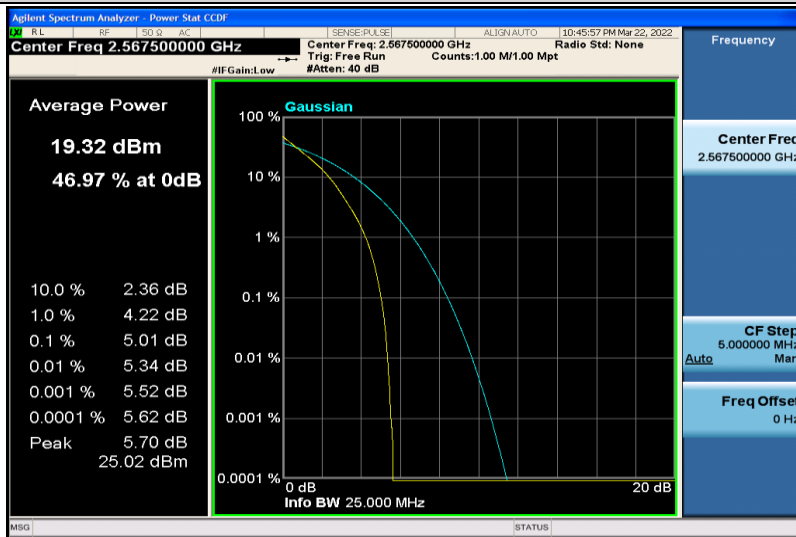

Band5-10MHz-16QAM-20525-50RB#0

Band5-10MHz-16QAM-20600-1RB#0

Band5-10MHz-16QAM-20600-50RB#0

Band7-5MHz-QPSK-20775-1RB#0

Band7-5MHz-QPSK-20775-25RB#0

Band7-5MHz-QPSK-21100-1RB#0

Band7-5MHz-QPSK-21100-25RB#0

Band7-5MHz-QPSK-21425-1RB#0