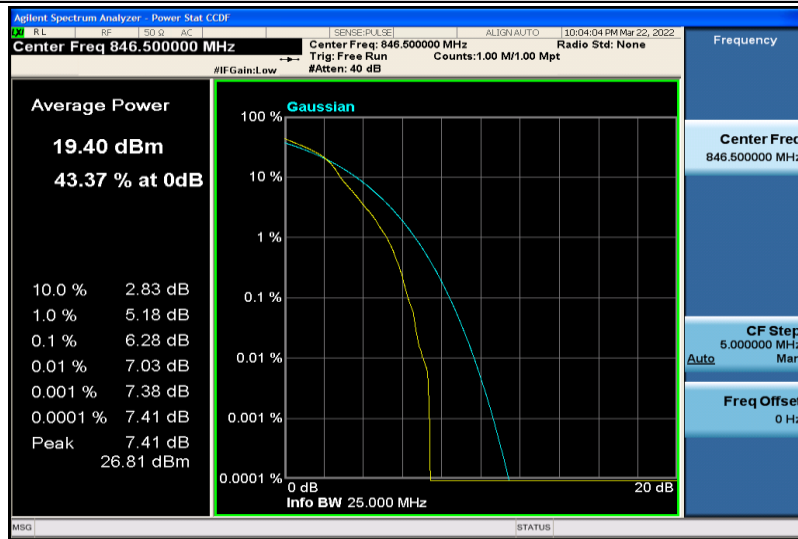

Band5-5MHz-16QAM-20425-1RB#0

Band5-5MHz-16QAM-20425-25RB#0

Band5-5MHz-16QAM-20525-1RB#0

Band5-5MHz-16QAM-20525-25RB#0

Band5-5MHz-16QAM-20625-1RB#0

Band5-5MHz-16QAM-20625-25RB#0

Band5-10MHz-QPSK-20450-1RB#0

Band5-10MHz-QPSK-20450-50RB#0