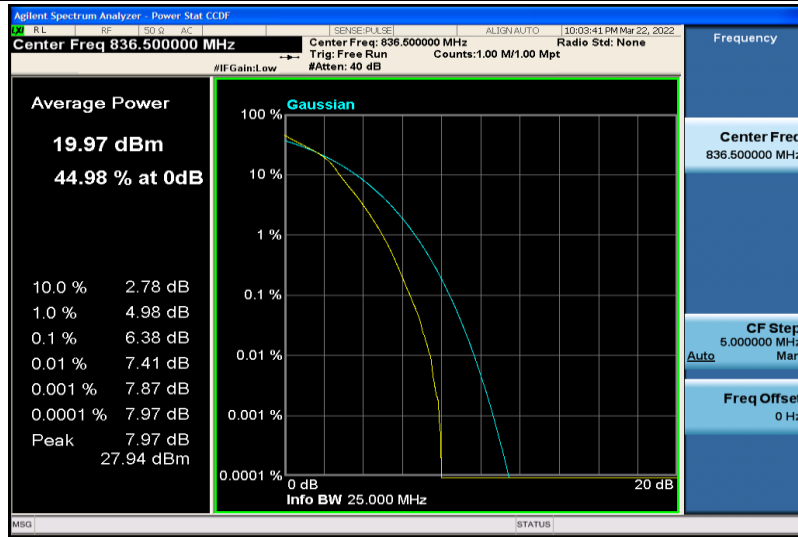

Band5-5MHz-16QAM-20525-1RB#0

Band5-5MHz-16QAM-20525-25RB#0