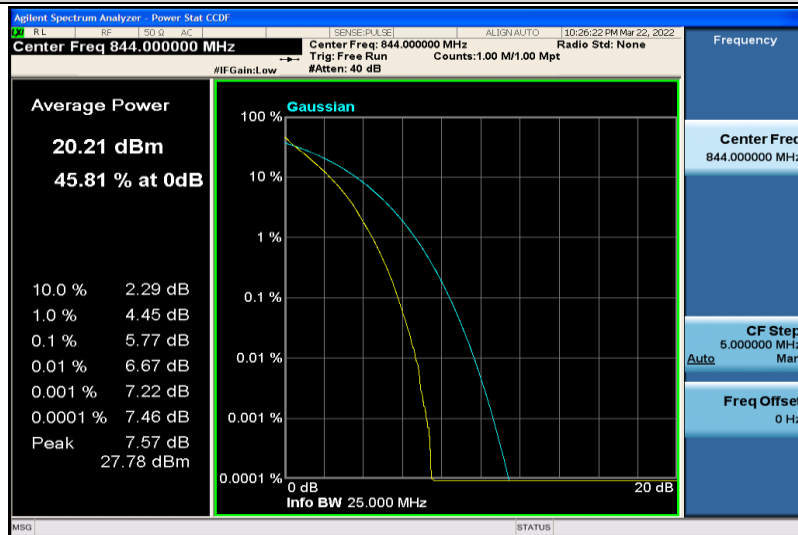

Band5-10MHz-QPSK-20600-1RB#0

Band5-10MHz-QPSK-20600-50RB#0