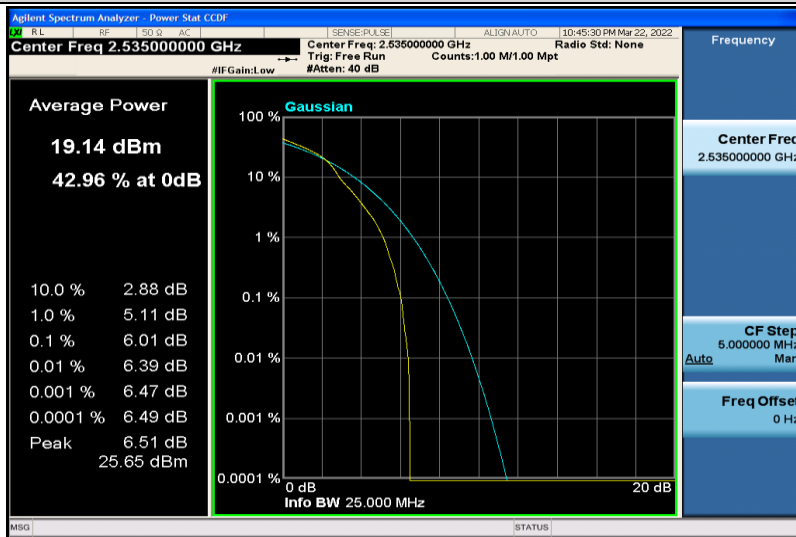

Band7-5MHz-16QAM-20775-25RB#0

Band7-5MHz-16QAM-21100-1RB#0