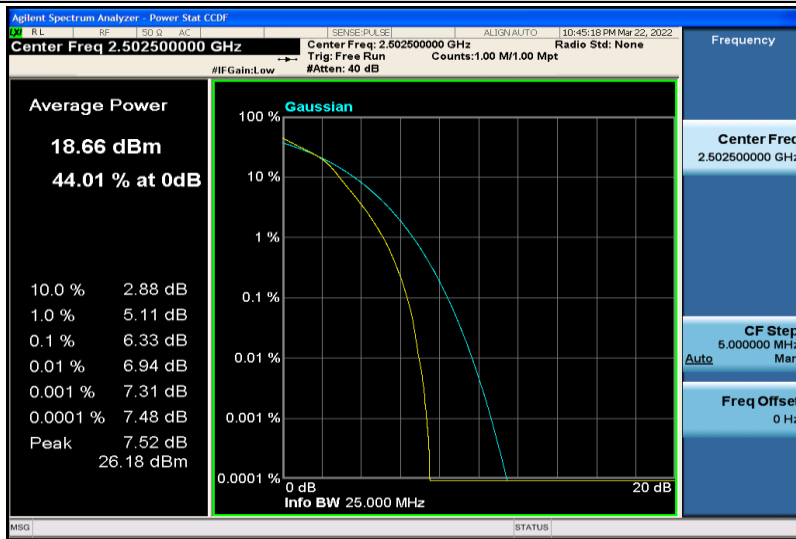

Band7-5MHz-16QAM-20775-1RB#0

Band7-5MHz-16QAM-20775-25RB#0