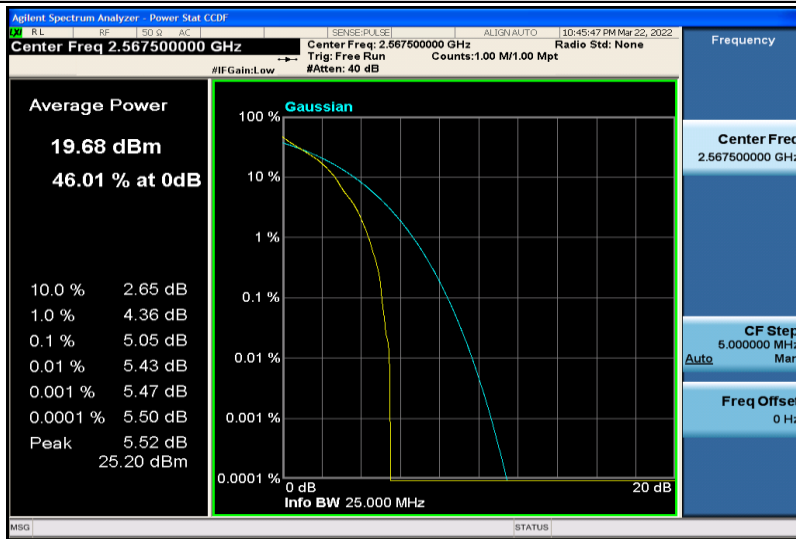

Band5-10MHz-16QAM-20525-50RB#0

Band5-10MHz-16QAM-20600-1RB#0

Band5-10MHz-16QAM-20600-50RB#0

Band7-5MHz-QPSK-20775-1RB#0

Band7-5MHz-QPSK-20775-25RB#0

Band7-5MHz-QPSK-21100-1RB#0

Band7-5MHz-QPSK-21100-25RB#0

Band7-5MHz-QPSK-21425-1RB#0