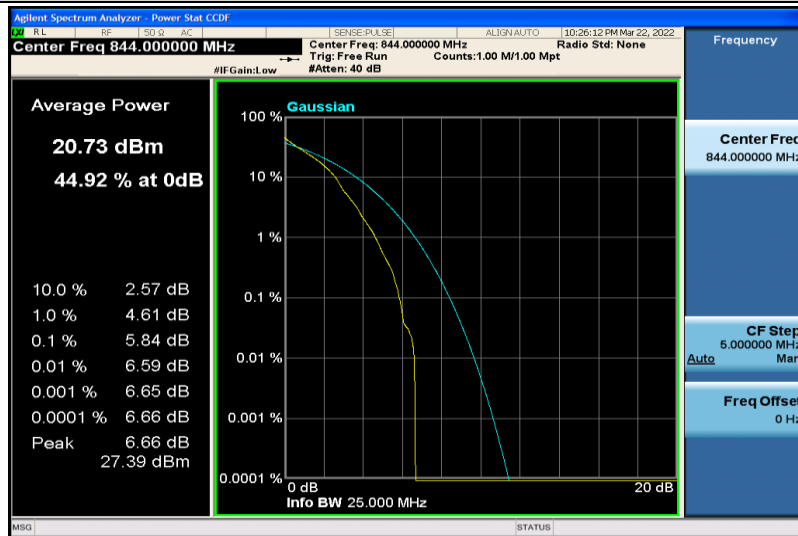

Band5-10MHz-QPSK-20525-50RB#0

Band5-10MHz-QPSK-20600-1RB#0