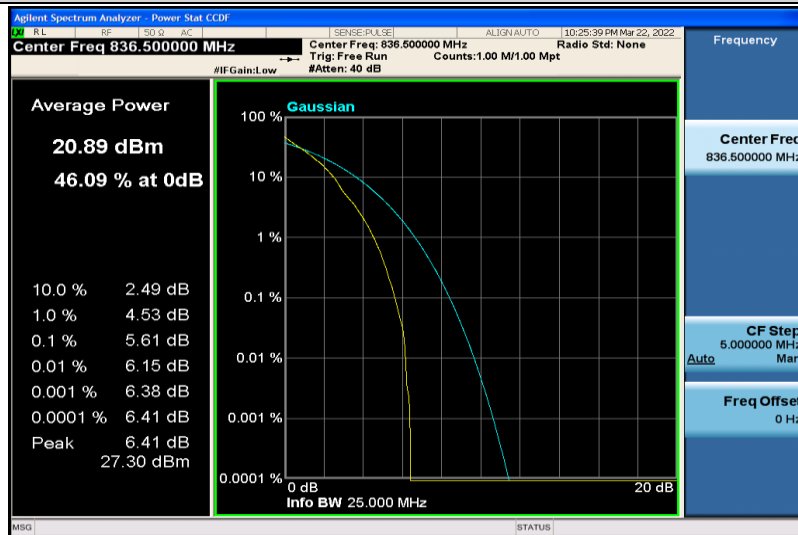

Band5-5MHz-16QAM-20425-1RB#0

Band5-5MHz-16QAM-20425-25RB#0

Band5-5MHz-16QAM-20525-1RB#0

Band5-5MHz-16QAM-20525-25RB#0

Band5-5MHz-16QAM-20625-1RB#0

Band5-5MHz-16QAM-20625-25RB#0

Band5-10MHz-QPSK-20450-1RB#0

Band5-10MHz-QPSK-20450-50RB#0