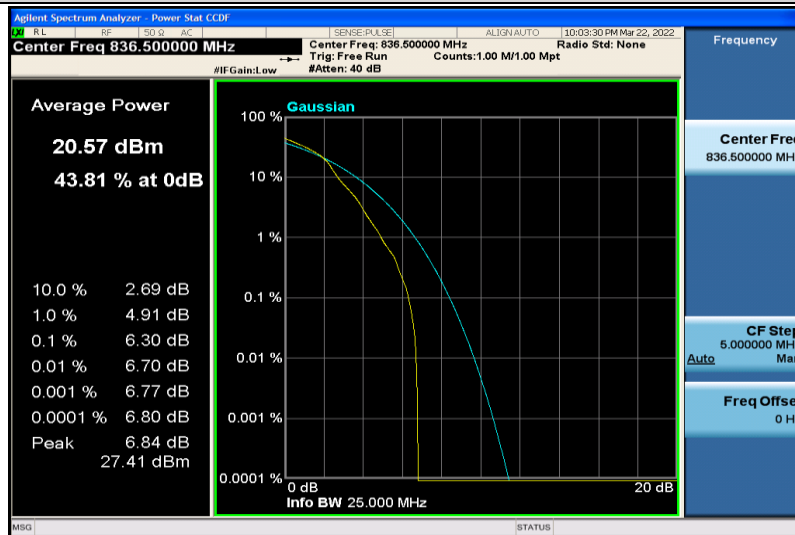

Band5-5MHz-16QAM-20425-25RB#0

Band5-5MHz-16QAM-20525-1RB#0