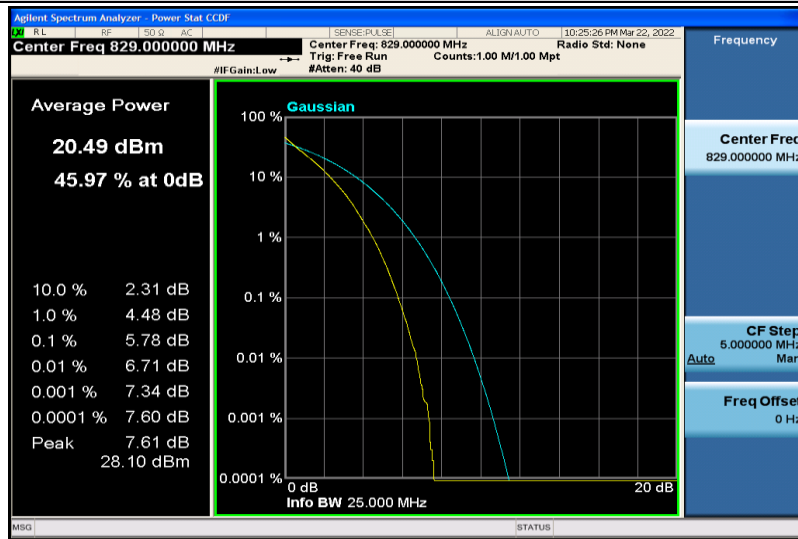

Band5-5MHz-16QAM-20425-1RB#0

Band5-5MHz-16QAM-20425-25RB#0

Band5-5MHz-16QAM-20525-1RB#0

Band5-5MHz-16QAM-20525-25RB#0

Band5-5MHz-16QAM-20625-1RB#0

Band5-5MHz-16QAM-20625-25RB#0

Band5-10MHz-QPSK-20450-1RB#0

Band5-10MHz-QPSK-20450-50RB#0