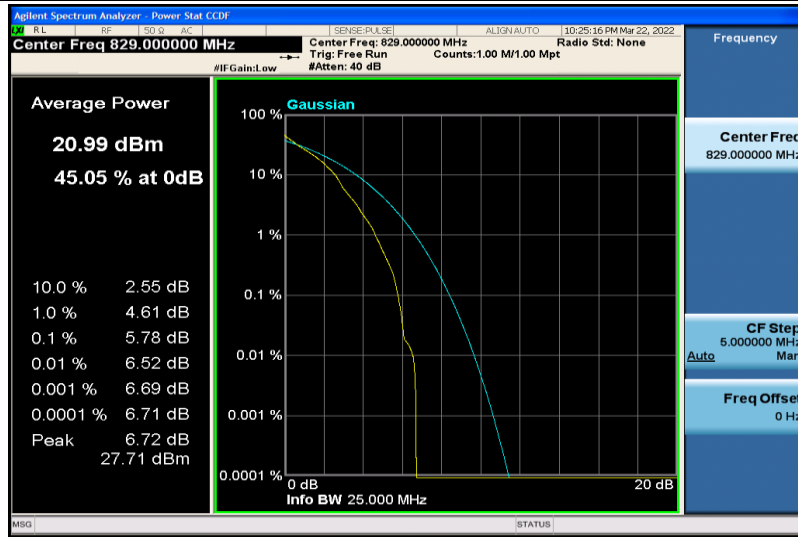

Band5-5MHz-16QAM-20425-1RB#0

Band5-5MHz-16QAM-20425-25RB#0

Band5-5MHz-16QAM-20525-1RB#0

Band5-5MHz-16QAM-20525-25RB#0

Band5-5MHz-16QAM-20625-1RB#0

Band5-5MHz-16QAM-20625-25RB#0

Band5-10MHz-QPSK-20450-1RB#0

Band5-10MHz-QPSK-20450-50RB#0