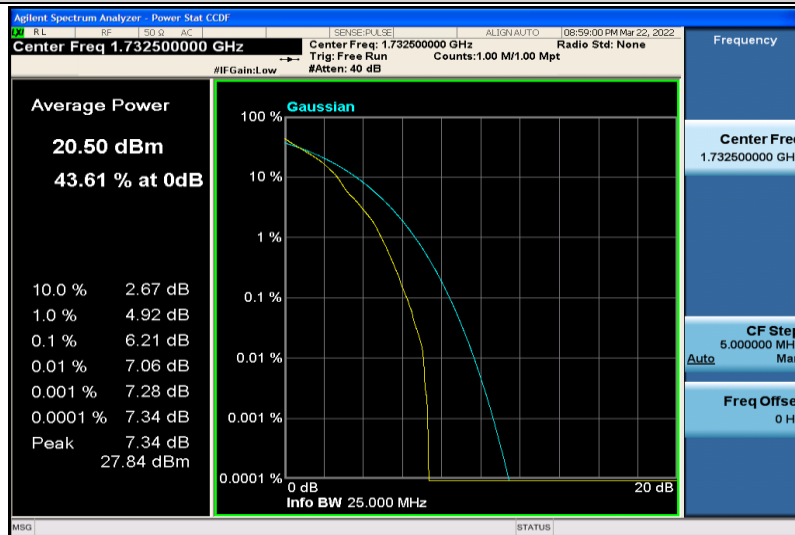

Band4-15MHz-16QAM-20175-1RB#0

Band4-15MHz-16QAM-20175-75RB#0

Band4-15MHz-16QAM-20325-1RB#0

Band4-15MHz-16QAM-20325-75RB#0

Band4-20MHz-QPSK-20050-1RB#0

Band4-20MHz-QPSK-20050-100RB#0

Band4-20MHz-QPSK-20175-1RB#0