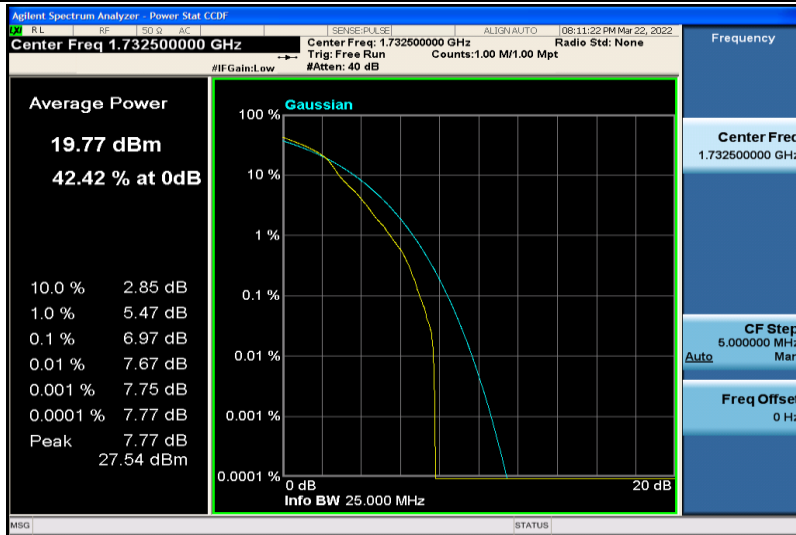

Band4-10MHz-16QAM-20000-50RB#0

Band4-10MHz-16QAM-20175-1RB#0