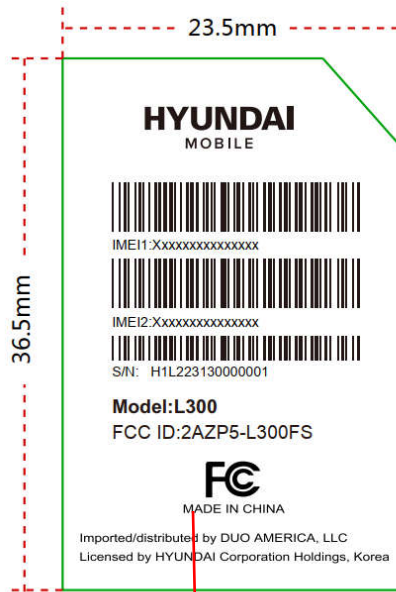

Label and label location

SIZE: 23.5*36.5mm