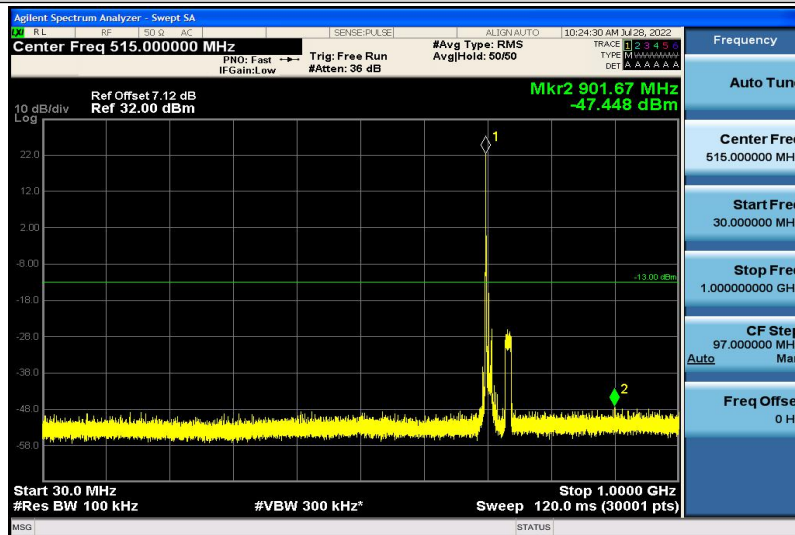

Band17-10MHz-QPSK-23780-1RB#0-100~26000MHz

Band17-10MHz-QPSK-23790-1RB#0-30~1000MHz