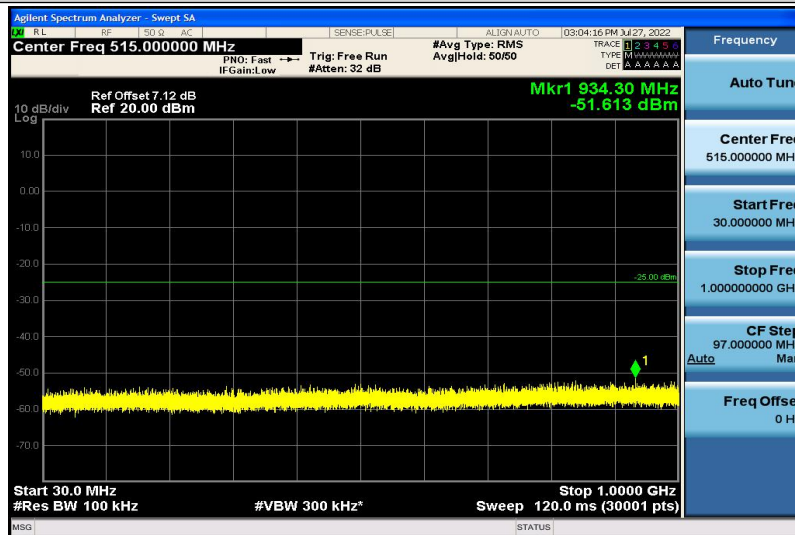

Band7-20MHz-QPSK-20850-1RB#0-1000~26000MHz

Band7-20MHz-QPSK-21100-1RB#0-30~1000MHz