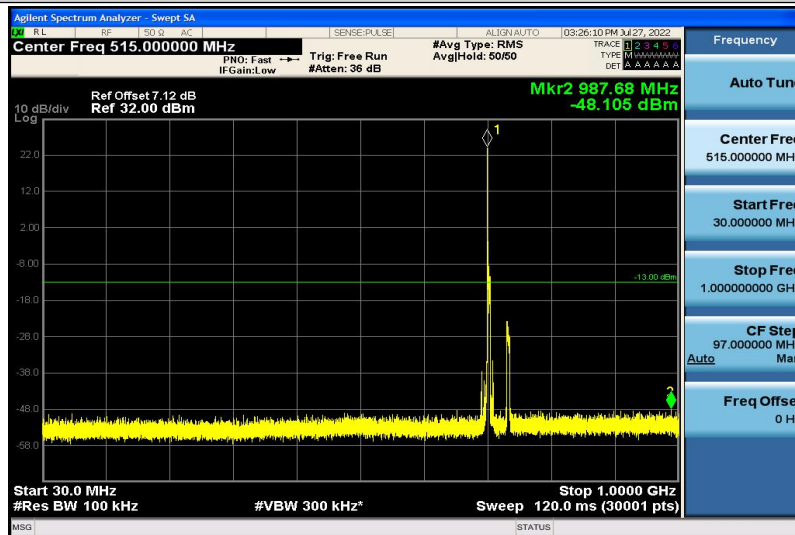

Band17-5MHz-QPSK-23790-1RB#0-1000~26000MHz

Band17-5MHz-QPSK-23825-1RB#0-30~1000MHz

Band17-5MHz-QPSK-23825-1RB#0-1000~26000MHz

Band17-5MHz-16QAM-23755-1RB#0-30~1000MHz

Band17-5MHz-16QAM-23755-1RB#0-1000~26000MHz