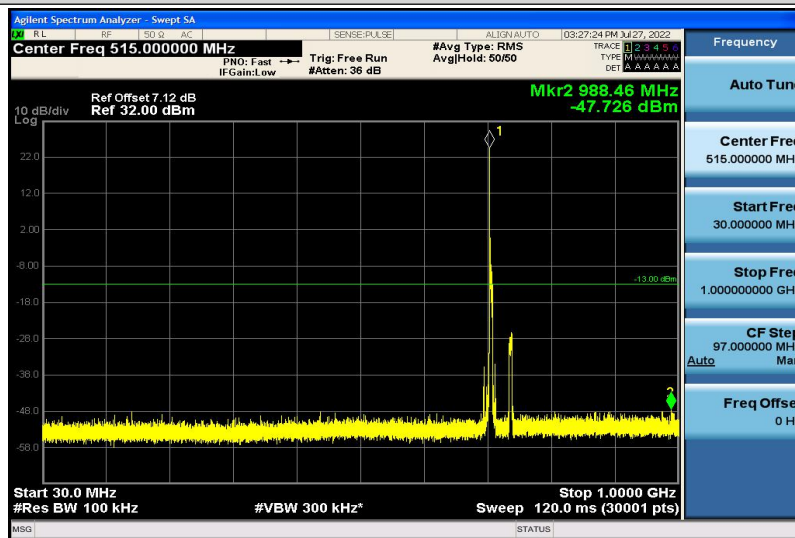

Band17-5MHz-16QAM-23790-1RB#0-1000~26000MHz

Band17-5MHz-16QAM-23825-1RB#0-30~1000MHz