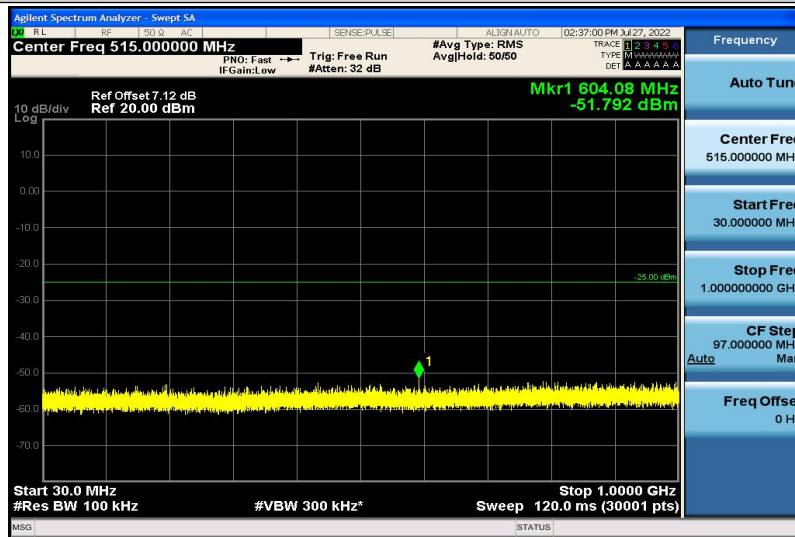

Band7-15MHz-16QAM-20825-1RB#0-1000~26000MHz

Band7-15MHz-16QAM-21100-1RB#0-30~1000MHz