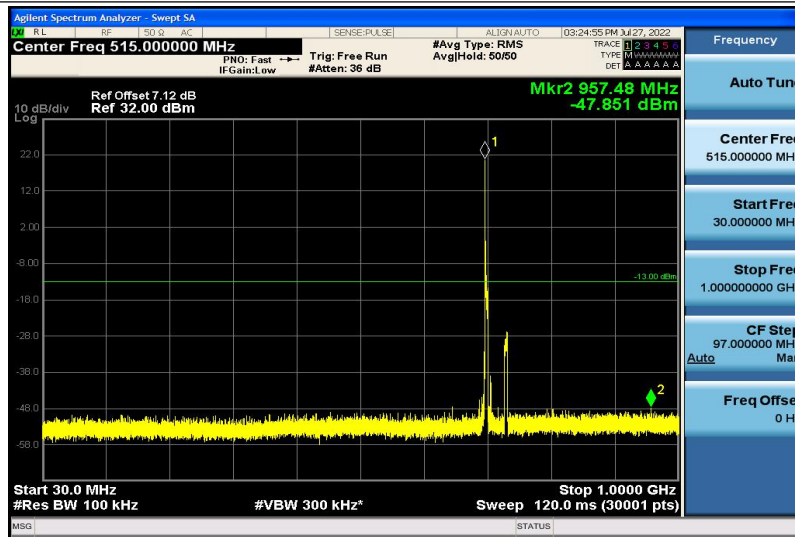

Band17-5MHz-QPSK-23825-1RB#0-1000~26000MHz

Band17-5MHz-16QAM-23755-1RB#0-30~1000MHz