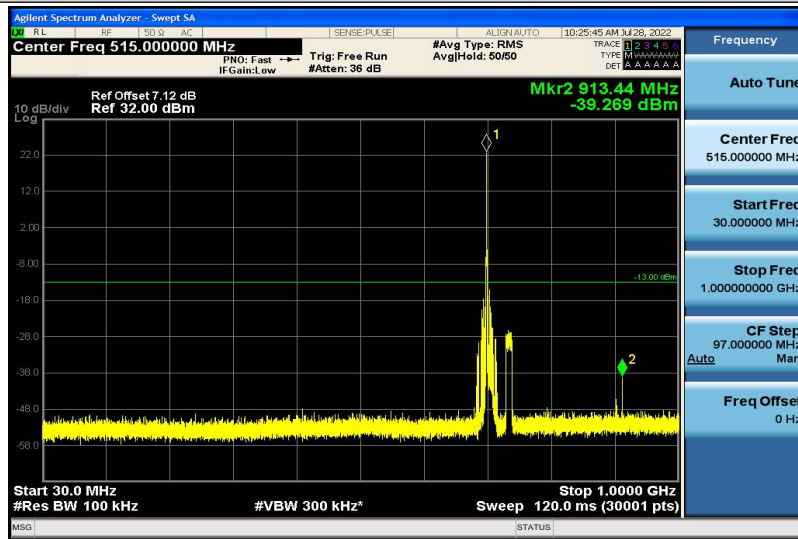

Band17-10MHz-QPSK-23790-1RB#0-1000~26000MHz

Band17-10MHz-QPSK-23800-1RB#0-30~100MHz