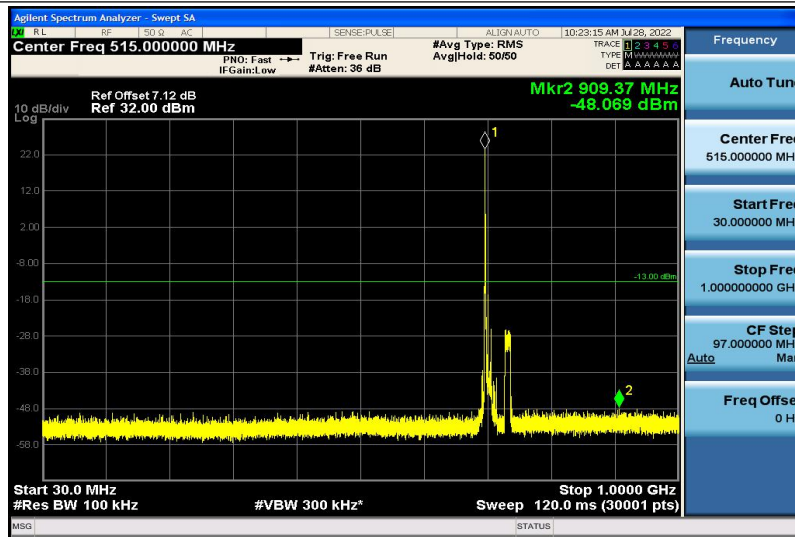

Band17-5MHz-16QAM-23790-1RB#0-30~1000MHz

Band17-5MHz-16QAM-23790-1RB#0-1000~26000MHz

Band17-5MHz-16QAM-23825-1RB#0-30~1000MHz

Band17-5MHz-16QAM-23825-1RB#0-1000~26000MHz

Band17-10MHz-QPSK-23780-1RB#0-30~1000MHz