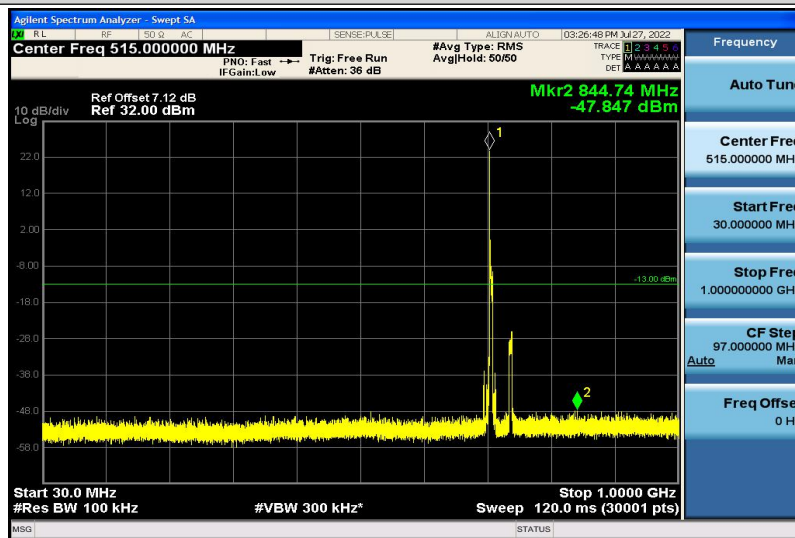

Band17-5MHz-QPSK-23790-1RB#0-1000~26000MHz

Band17-5MHz-QPSK-23825-1RB#0-30~1000MHz