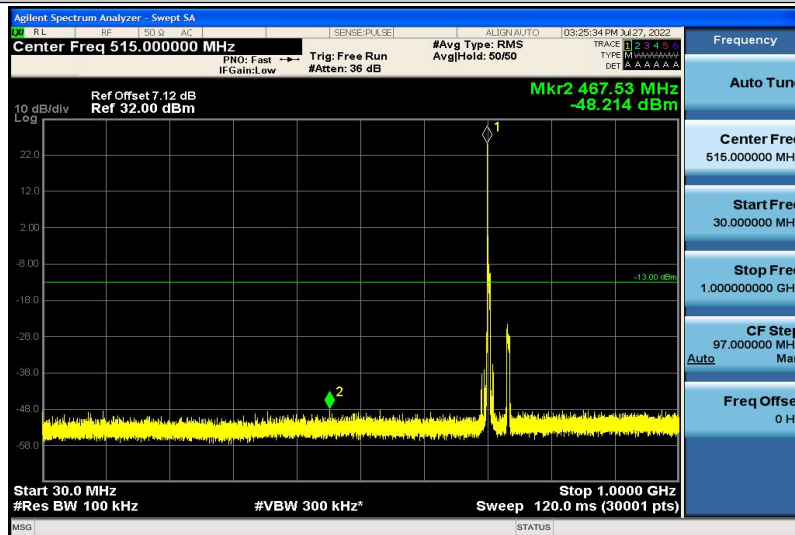

Band7-20MHz-16QAM-21350-1RB#0-30~1000MHz

Band7-20MHz-16QAM-21350-1RB#0-1000~26000MHz

Band17-5MHz-QPSK-23755-1RB#0-30~1000MHz

Band17-5MHz-QPSK-23755-1RB#0-1000~26000MHz

Band17-5MHz-QPSK-23790-1RB#0-30~1000MHz