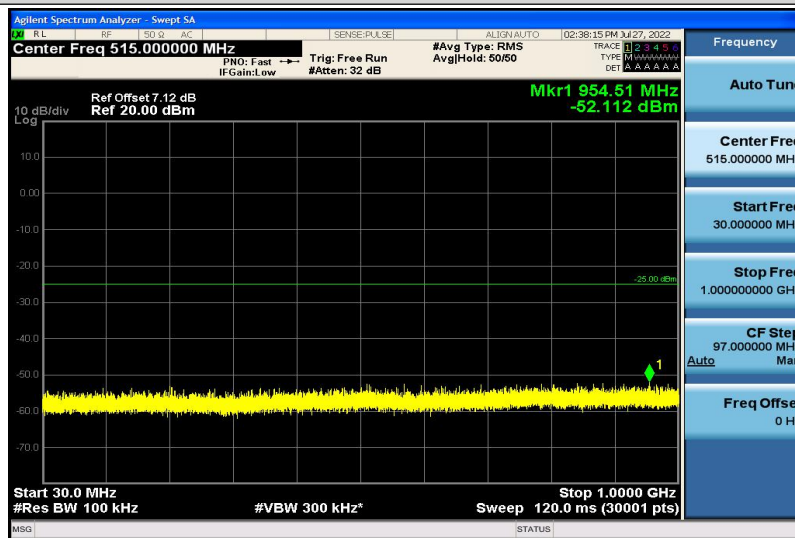

Band7-15MHz-16QAM-21100-1RB#0-1000~26000MHz

Band7-15MHz-16QAM-21375-1RB#0-30~1000MHz