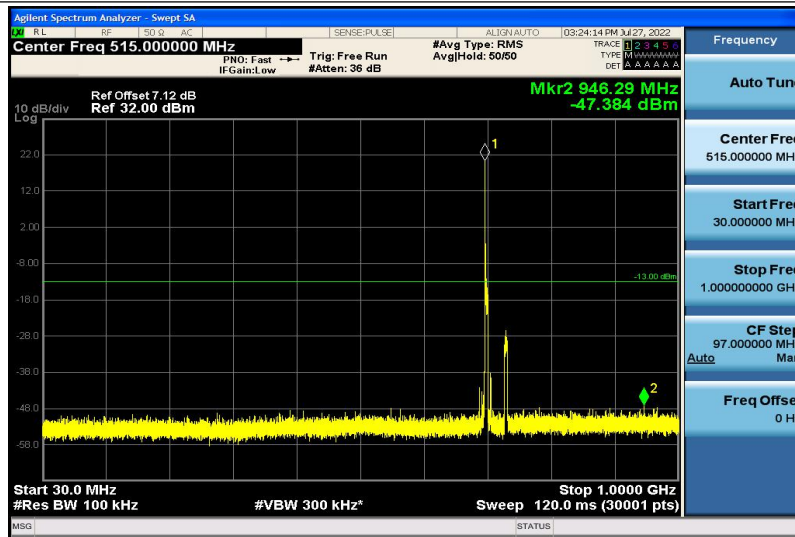

Band7-20MHz-16QAM-21350-1RB#0-1000~26000MHz

Band17-5MHz-QPSK-23755-1RB#0-30~1000MHz