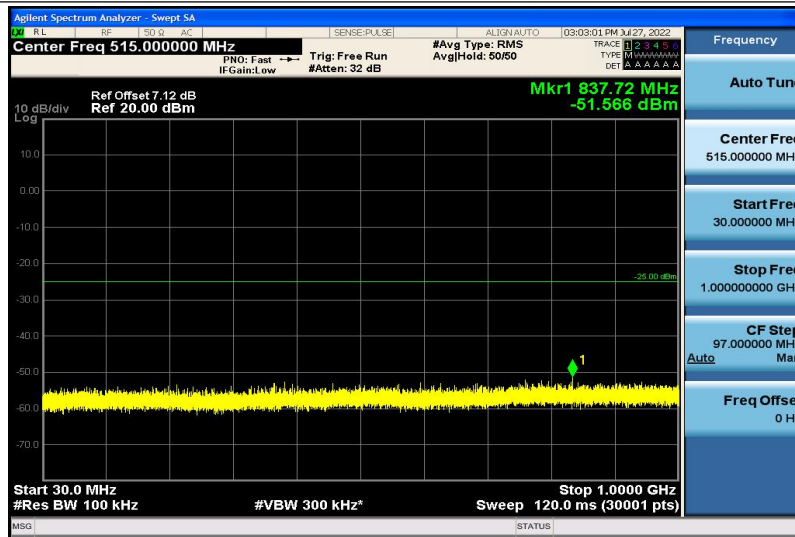

Band7-15MHz-16QAM-20825-1RB#0-1000~26000MHz

Band7-15MHz-16QAM-21100-1RB#0-30~1000MHz

Band7-15MHz-16QAM-21100-1RB#0-1000~26000MHz

Band7-15MHz-16QAM-21375-1RB#0-30~1000MHz

Band7-15MHz-16QAM-21375-1RB#0-1000~26000MHz