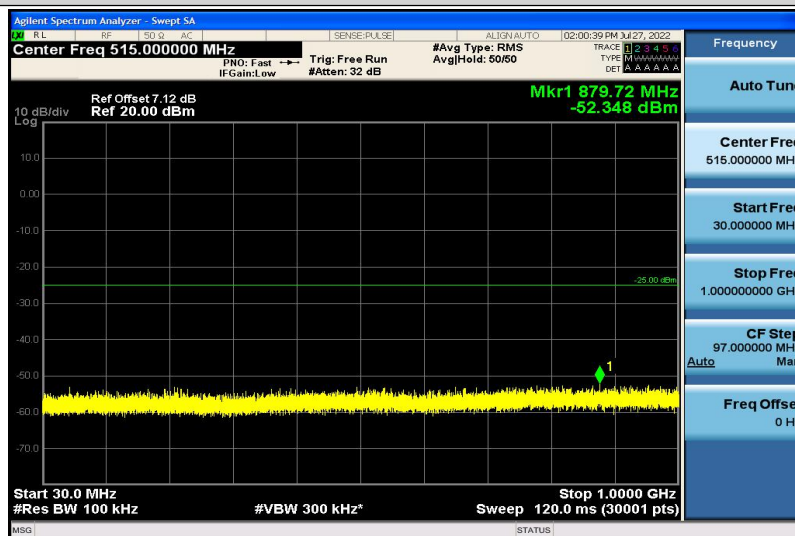

Band7-5MHz-16QAM-20775-1RB#0-1000~26000MHz

Band7-5MHz-16QAM-21100-1RB#0-30~1000MHz