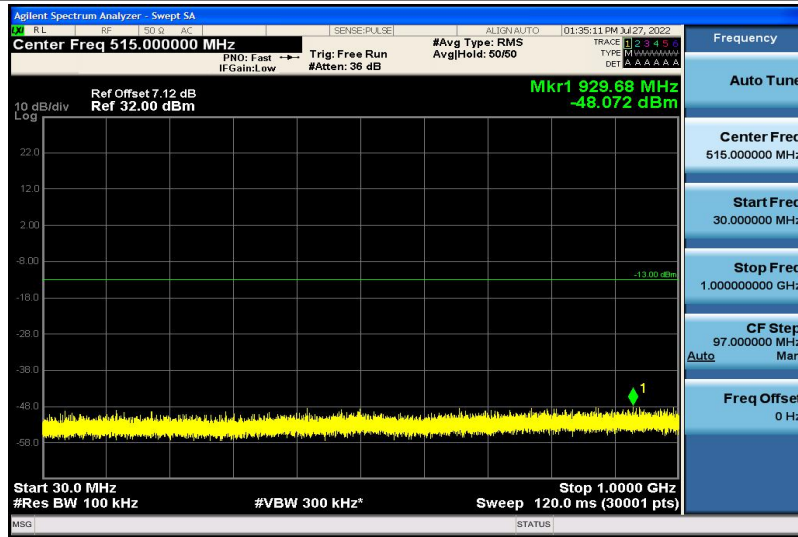

Band4-15MHz-16QAM-20325-1RB#0-1000~26000MHz

Band4-20MHz-QPSK-20050-1RB#0-30~1000MHz