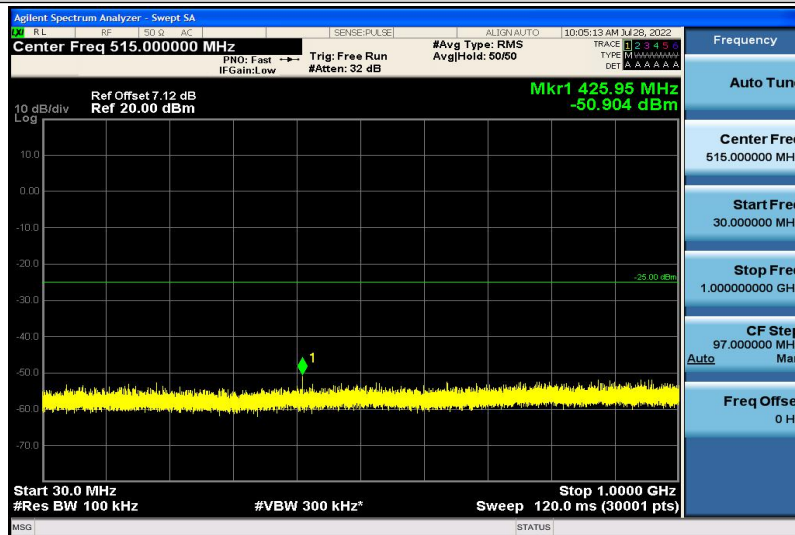

Band7-10MHz-QPSK-20800-1RB#0-1000~26000MHz

Band7-10MHz-QPSK-21100-1RB#0-30~1000MHz