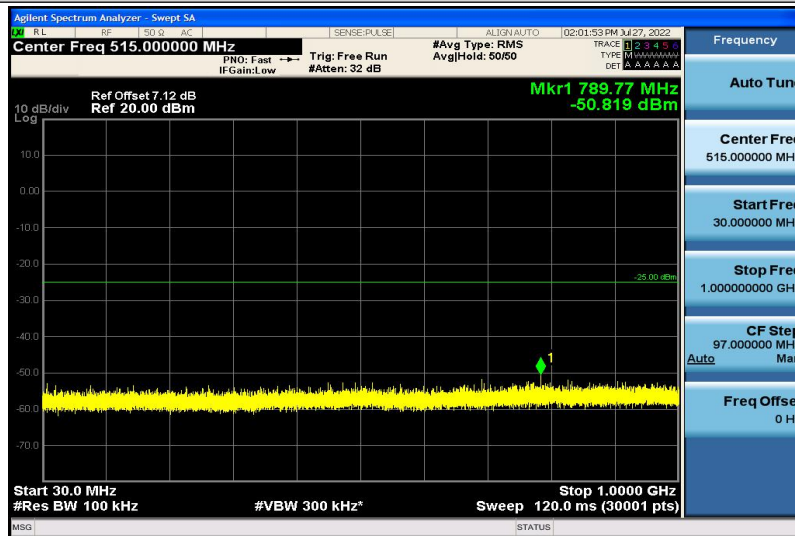

Band7-5MHz-16QAM-21100-1RB#0-1000~26000MHz

Band7-5MHz-16QAM-21425-1RB#0-30~1000MHz