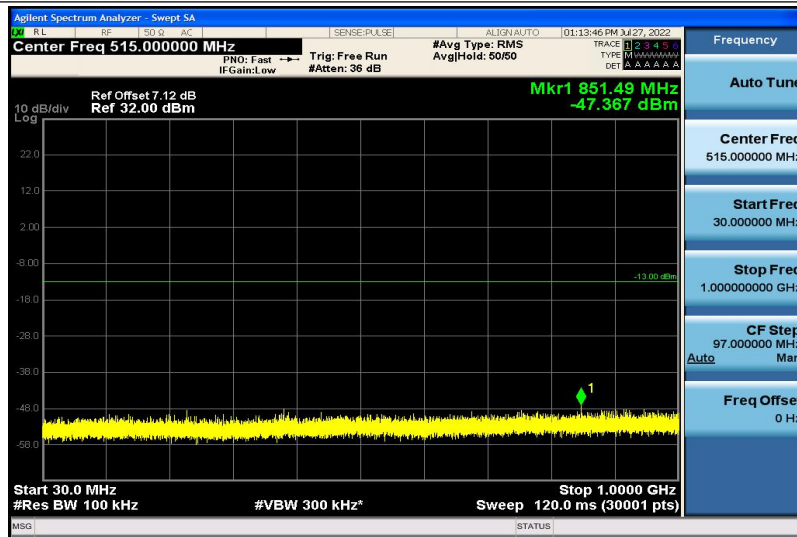

Band4-15MHz-QPSK-20325-1RB#0-1000~26000MHz

Band4-15MHz-16QAM-20025-1RB#0-30~1000MHz