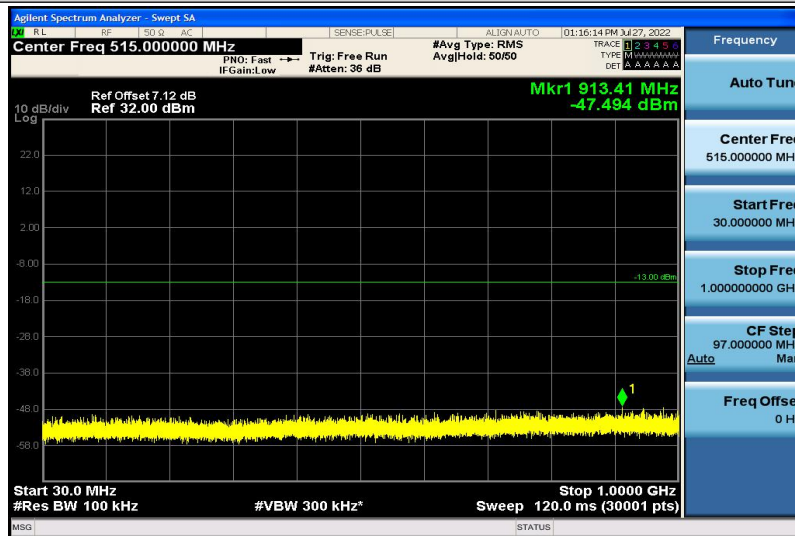

Band4-15MHz-QPSK-20325-1RB#0-1000~26000MHz

Band4-15MHz-16QAM-20025-1RB#0-30~1000MHz

Band4-15MHz-16QAM-20025-1RB#0-1000~26000MHz

Band4-15MHz-16QAM-20175-1RB#0-30~1000MHz

Band4-15MHz-16QAM-20175-1RB#0-1000~26000MHz