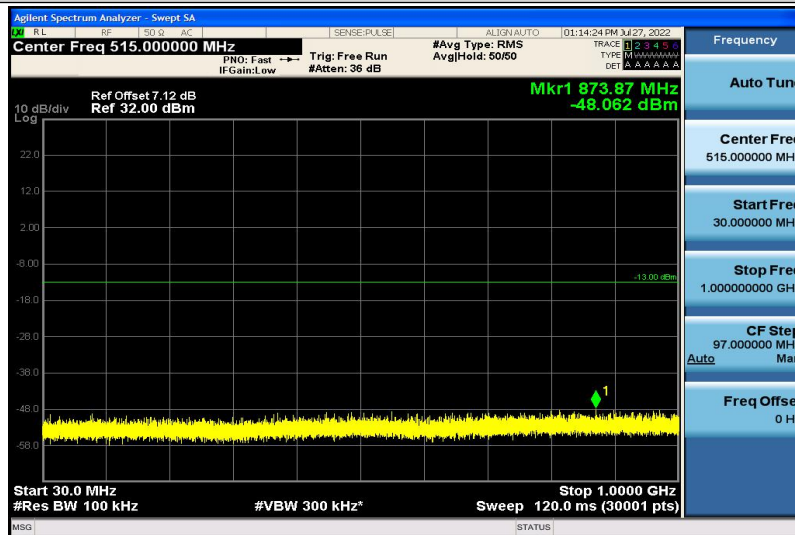

Band4-15MHz-QPSK-20025-1RB#0-30~1000MHz

Band4-15MHz-QPSK-20025-1RB#0-1000~26000MHz

Band4-15MHz-QPSK-20175-1RB#0-30~1000MHz

Band4-15MHz-QPSK-20175-1RB#0-1000~26000MHz

Band4-15MHz-QPSK-20325-1RB#0-30~1000MHz

Band4-15MHz-QPSK-20325-1RB#0-1000~26000MHz

Band4-15MHz-16QAM-20025-1RB#0-30~1000MHz

Band4-15MHz-16QAM-20025-1RB#0-1000~26000MHz

Band4-15MHz-16QAM-20175-1RB#0-30~1000MHz

Band4-15MHz-16QAM-20175-1RB#0-1000~26000MHz