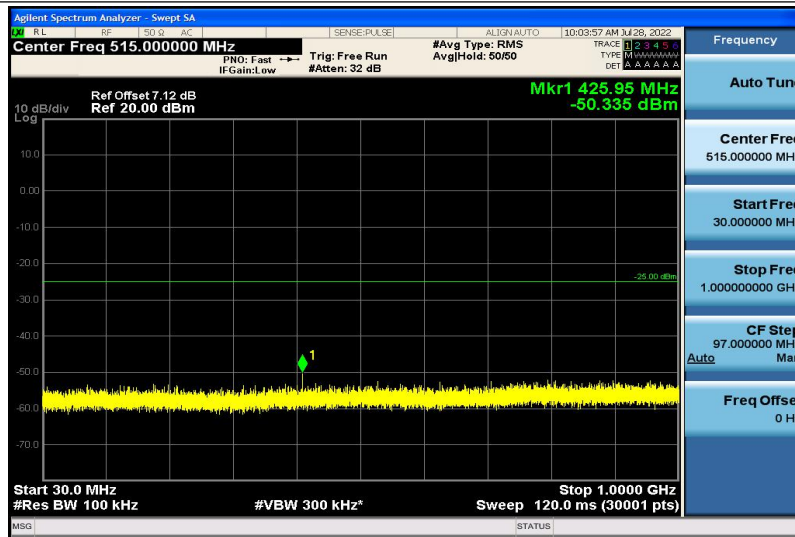

Band7-5MHz-16QAM-20775-1RB#0-1000~26000MHz

Band7-5MHz-16QAM-21100-1RB#0-30~1000MHz

Band7-5MHz-16QAM-21100-1RB#0-1000~26000MHz

Band7-5MHz-16QAM-21425-1RB#0-30~1000MHz

Band7-5MHz-16QAM-21425-1RB#0-1000~26000MHz