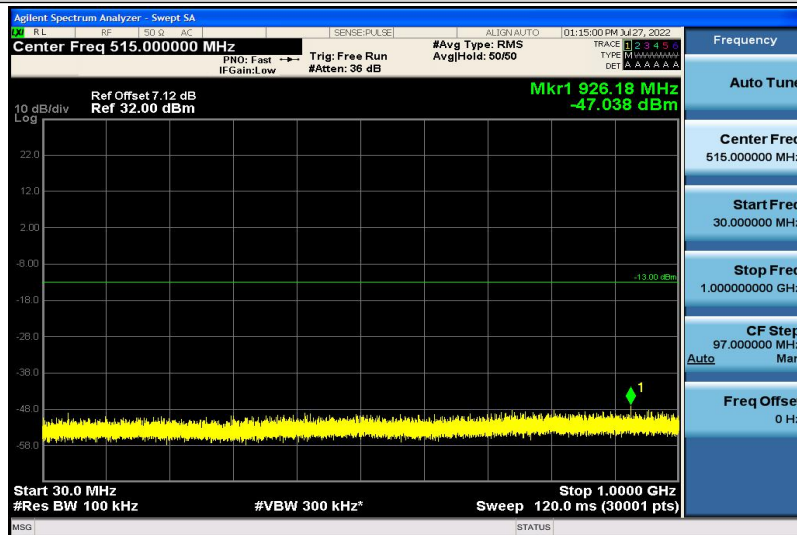

Band4-15MHz-QPSK-20025-1RB#0-30~1000MHz

Band4-15MHz-QPSK-20025-1RB#0-1000~26000MHz

Band4-15MHz-QPSK-20175-1RB#0-30~1000MHz

Band4-15MHz-QPSK-20175-1RB#0-1000~26000MHz

Band4-15MHz-QPSK-20325-1RB#0-30~1000MHz

Band4-15MHz-QPSK-20325-1RB#0-1000~26000MHz

Band4-15MHz-16QAM-20025-1RB#0-30~1000MHz

Band4-15MHz-16QAM-20025-1RB#0-1000~26000MHz

Band4-15MHz-16QAM-20175-1RB#0-30~1000MHz

Band4-15MHz-16QAM-20175-1RB#0-1000~26000MHz