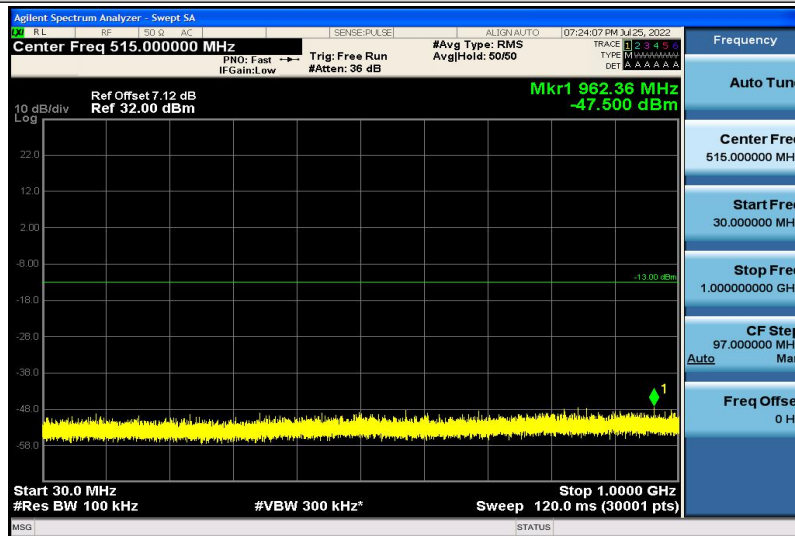

Band4-1.4MHz-16QAM-20175-1RB#0-1000~26000MHz

Band4-1.4MHz-16QAM-20393-1RB#0-30~1000MHz