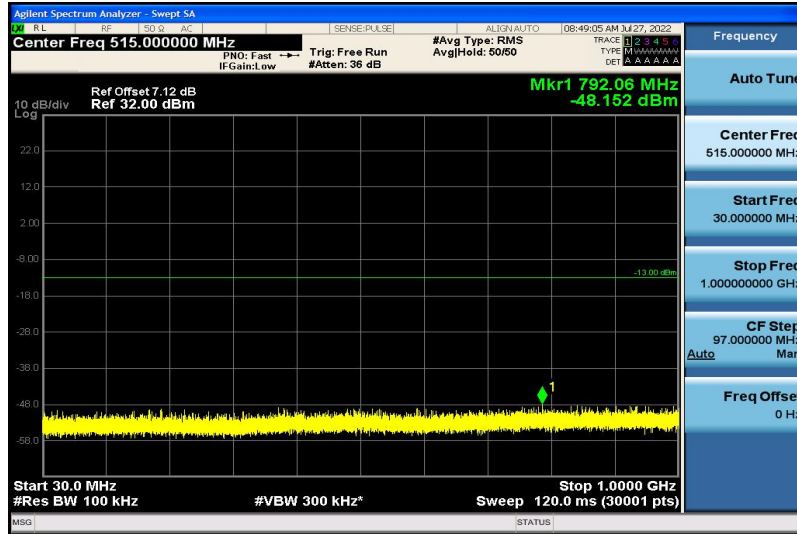

Test Graphs

Band2-1.4MHz-QPSK-18607-1RB#0-30~1000MHz