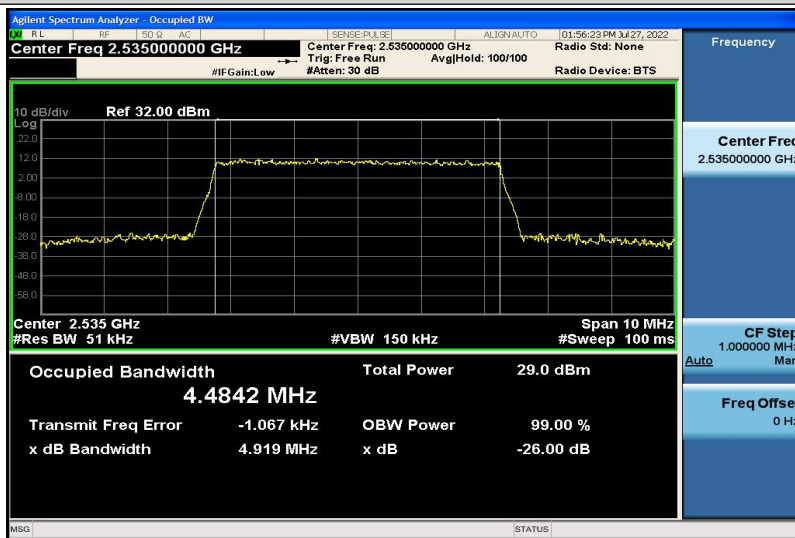

Band7-5MHz-QPSK-20775-25RB#0-4.4683

Band7-5MHz-QPSK-21100-25RB#0-4.4809

Band7-5MHz-QPSK-21425-25RB#0-4.4809

Band7-5MHz-16QAM-20775-25RB#0-4.4742

Band7-5MHz-16QAM-21100-25RB#0-4.4842

Band7-5MHz-16QAM-21425-25RB#0-4.4711