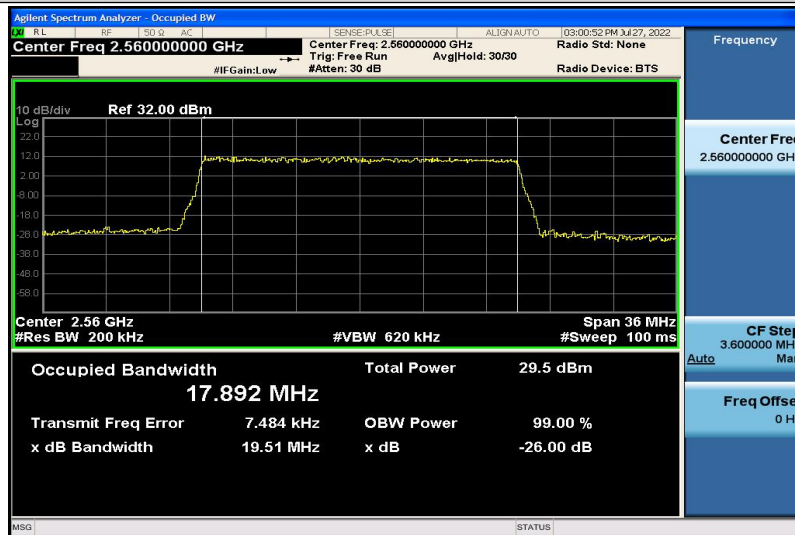

Band7-20MHz-QPSK-21100-100RB#0-17.911

Band7-20MHz-QPSK-21350-100RB#0-17.892