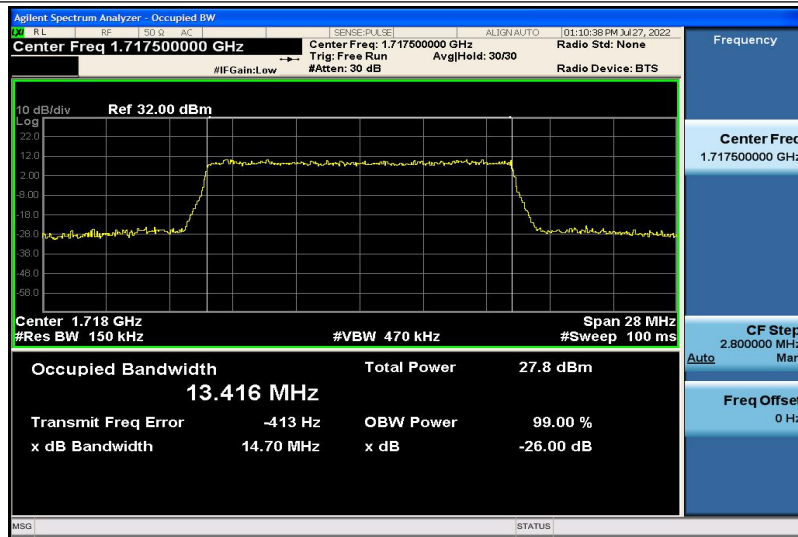

Band4-15MHz-QPSK-20025-75RB#0-13.453

Band4-15MHz-QPSK-20175-75RB#0-13.417

Band4-15MHz-QPSK-20325-75RB#0-13.428

Band4-15MHz-16QAM-20025-75RB#0-13.416

Band4-15MHz-16QAM-20175-75RB#0-13.413

Band4-15MHz-16QAM-20325-75RB#0-13.439

Band4-20MHz-QPSK-20050-100RB#0-9.1552

Band4-20MHz-QPSK-20175-100RB#0-17.918

Band4-20MHz-QPSK-20300-100RB#0-17.942

Band4-20MHz-16QAM-20050-100RB#0-17.928

Band4-20MHz-16QAM-20175-100RB#0-17.892

Band4-20MHz-16QAM-20300-100RB#0-17.927