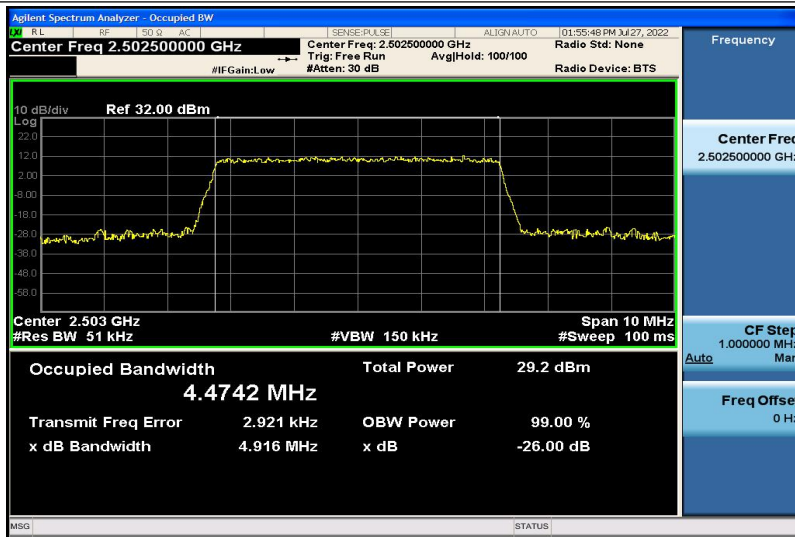

Band7-5MHz-QPSK-21425-25RB#0-4.4809

Band7-5MHz-16QAM-20775-25RB#0-4.4742