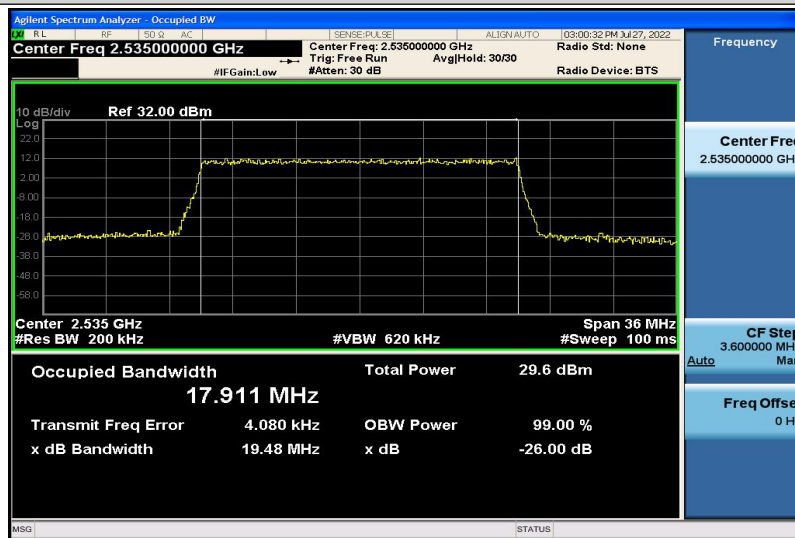

Band7-20MHz-QPSK-20850-100RB#0-17.906

Band7-20MHz-QPSK-21100-100RB#0-17.911