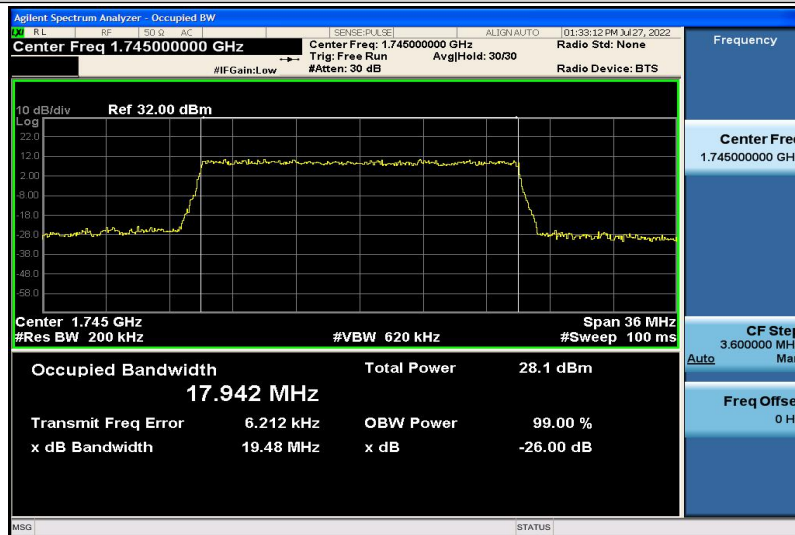

Band4-15MHz-QPSK-20025-75RB#0-13.453

Band4-15MHz-QPSK-20175-75RB#0-13.417

Band4-15MHz-QPSK-20325-75RB#0-13.428

Band4-15MHz-16QAM-20025-75RB#0-13.416

Band4-15MHz-16QAM-20175-75RB#0-13.413

Band4-15MHz-16QAM-20325-75RB#0-13.439

Band4-20MHz-QPSK-20050-100RB#0-9.1552

Band4-20MHz-QPSK-20175-100RB#0-17.918

Band4-20MHz-QPSK-20300-100RB#0-17.942

Band4-20MHz-16QAM-20050-100RB#0-17.928

Band4-20MHz-16QAM-20175-100RB#0-17.892

Band4-20MHz-16QAM-20300-100RB#0-17.927