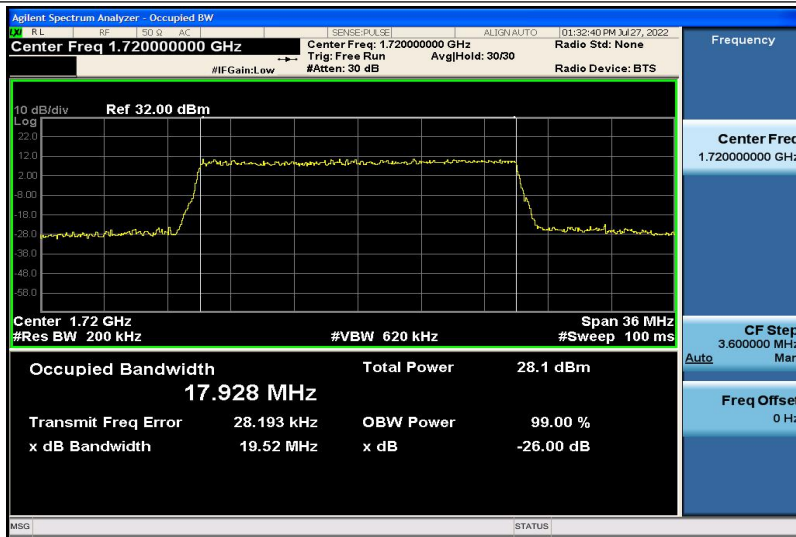

Band4-15MHz-QPSK-20025-75RB#0-13.453

Band4-15MHz-QPSK-20175-75RB#0-13.417

Band4-15MHz-QPSK-20325-75RB#0-13.428

Band4-15MHz-16QAM-20025-75RB#0-13.416

Band4-15MHz-16QAM-20175-75RB#0-13.413

Band4-15MHz-16QAM-20325-75RB#0-13.439

Band4-20MHz-QPSK-20050-100RB#0-9.1552

Band4-20MHz-QPSK-20175-100RB#0-17.918

Band4-20MHz-QPSK-20300-100RB#0-17.942

Band4-20MHz-16QAM-20050-100RB#0-17.928

Band4-20MHz-16QAM-20175-100RB#0-17.892

Band4-20MHz-16QAM-20300-100RB#0-17.927