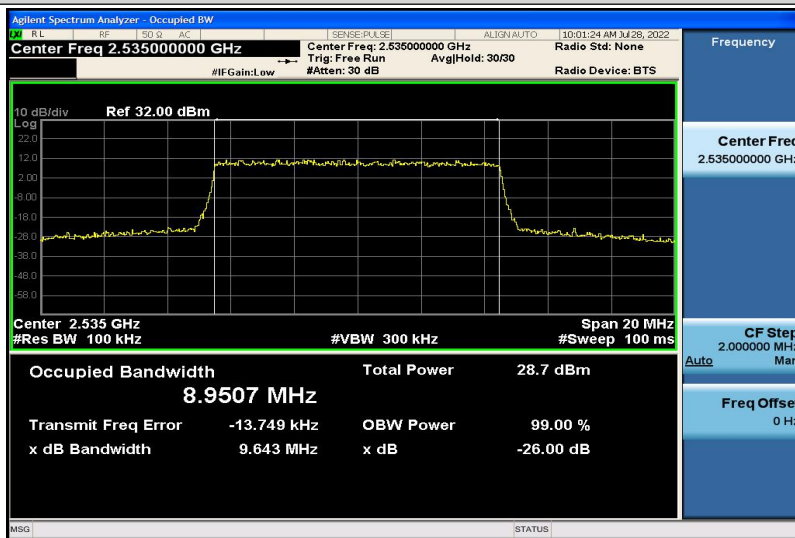

Band7-10MHz-QPSK-20800-50RB#0-8.9349

Band7-10MHz-QPSK-21100-50RB#0-8.9507