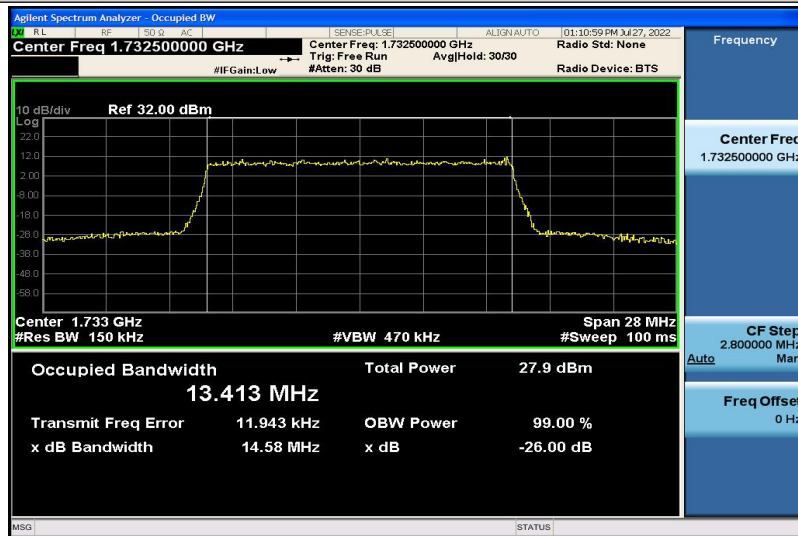

Band4-15MHz-QPSK-20025-75RB#0-13.453

Band4-15MHz-QPSK-20175-75RB#0-13.417

Band4-15MHz-QPSK-20325-75RB#0-13.428

Band4-15MHz-16QAM-20025-75RB#0-13.416

Band4-15MHz-16QAM-20175-75RB#0-13.413

Band4-15MHz-16QAM-20325-75RB#0-13.439

Band4-20MHz-QPSK-20050-100RB#0-9.1552

Band4-20MHz-QPSK-20175-100RB#0-17.918

Band4-20MHz-QPSK-20300-100RB#0-17.942

Band4-20MHz-16QAM-20050-100RB#0-17.928

Band4-20MHz-16QAM-20175-100RB#0-17.892

Band4-20MHz-16QAM-20300-100RB#0-17.927