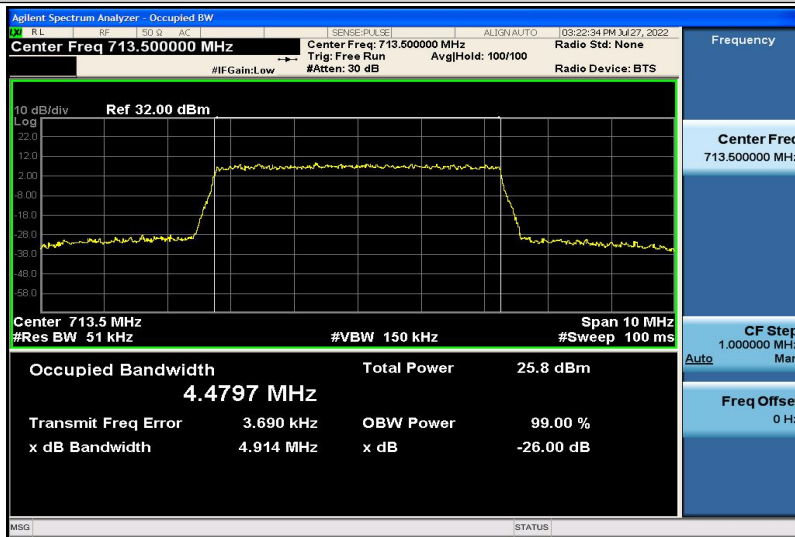

Band17-5MHz-QPSK-23755-25RB#0-4.4763

Band17-5MHz-QPSK-23790-25RB#0-4.4738

Band17-5MHz-QPSK-23825-25RB#0-4.4752

Band17-5MHz-16QAM-23755-25RB#0-4.4688

Band17-5MHz-16QAM-23790-25RB#0-4.4853

Band17-5MHz-16QAM-23825-25RB#0-4.4797