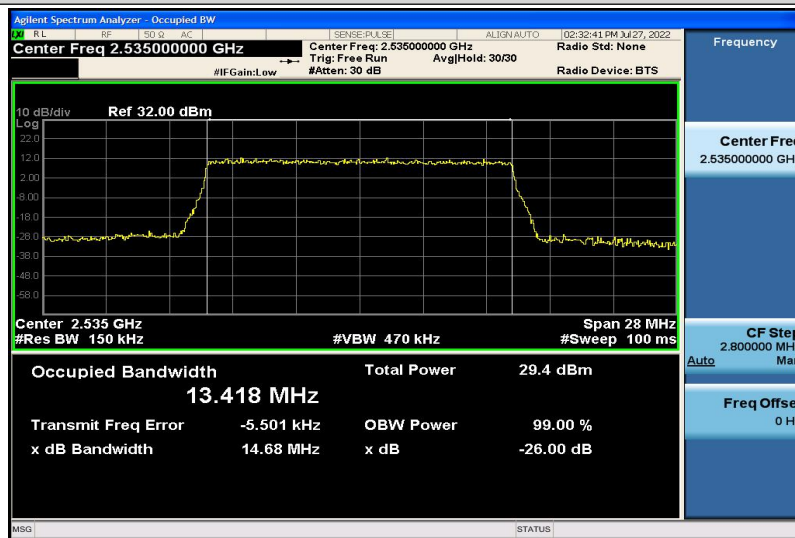

Band7-15MHz-QPSK-20825-75RB#0-13.422

Band7-15MHz-QPSK-21100-75RB#0-13.418