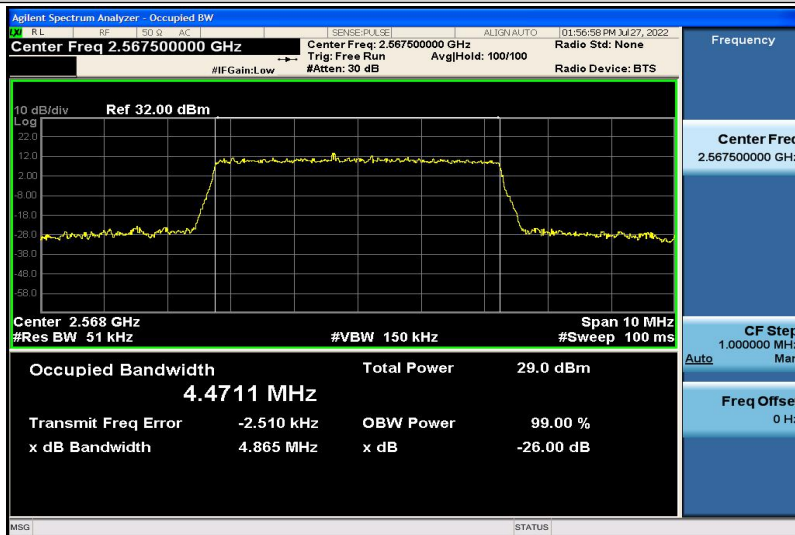

Band7-5MHz-QPSK-20775-25RB#0-4.4683

Band7-5MHz-QPSK-21100-25RB#0-4.4809

Band7-5MHz-QPSK-21425-25RB#0-4.4809

Band7-5MHz-16QAM-20775-25RB#0-4.4742

Band7-5MHz-16QAM-21100-25RB#0-4.4842

Band7-5MHz-16QAM-21425-25RB#0-4.4711