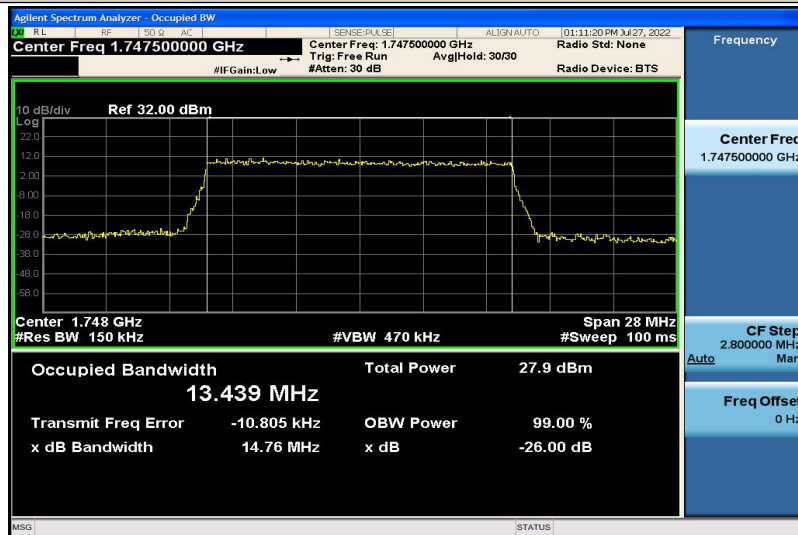

Band4-15MHz-QPSK-20025-75RB#0-13.453

Band4-15MHz-QPSK-20175-75RB#0-13.417

Band4-15MHz-QPSK-20325-75RB#0-13.428

Band4-15MHz-16QAM-20025-75RB#0-13.416

Band4-15MHz-16QAM-20175-75RB#0-13.413

Band4-15MHz-16QAM-20325-75RB#0-13.439

Band4-20MHz-QPSK-20050-100RB#0-9.1552

Band4-20MHz-QPSK-20175-100RB#0-17.918

Band4-20MHz-QPSK-20300-100RB#0-17.942

Band4-20MHz-16QAM-20050-100RB#0-17.928

Band4-20MHz-16QAM-20175-100RB#0-17.892

Band4-20MHz-16QAM-20300-100RB#0-17.927