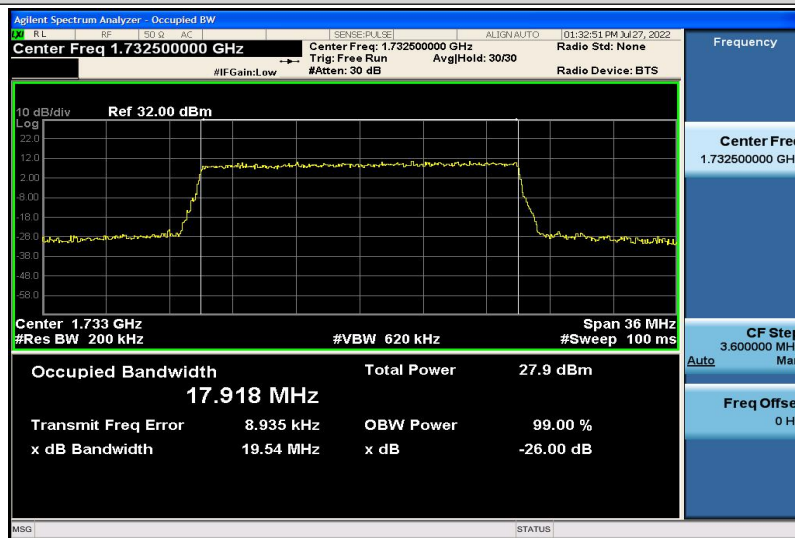

Band4-15MHz-QPSK-20025-75RB#0-13.453

Band4-15MHz-QPSK-20175-75RB#0-13.417

Band4-15MHz-QPSK-20325-75RB#0-13.428

Band4-15MHz-16QAM-20025-75RB#0-13.416

Band4-15MHz-16QAM-20175-75RB#0-13.413

Band4-15MHz-16QAM-20325-75RB#0-13.439

Band4-20MHz-QPSK-20050-100RB#0-9.1552

Band4-20MHz-QPSK-20175-100RB#0-17.918

Band4-20MHz-QPSK-20300-100RB#0-17.942

Band4-20MHz-16QAM-20050-100RB#0-17.928

Band4-20MHz-16QAM-20175-100RB#0-17.892

Band4-20MHz-16QAM-20300-100RB#0-17.927