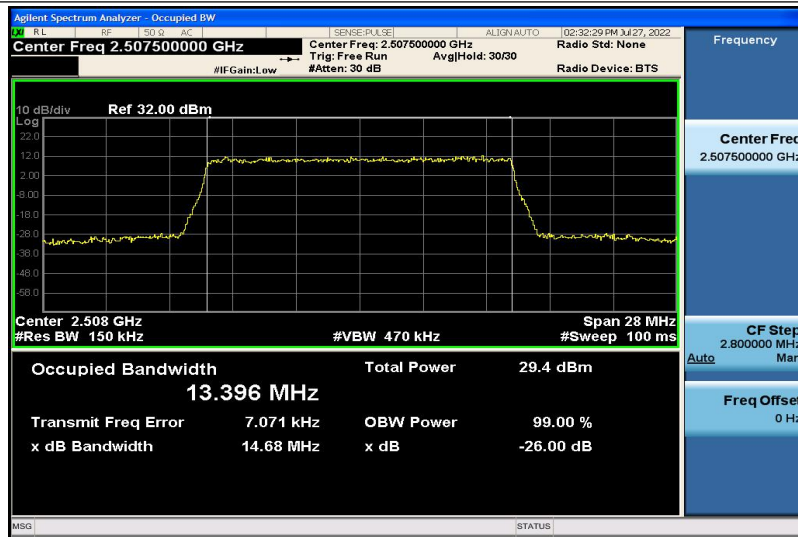

Band7-15MHz-QPSK-21375-75RB#0-13.422

Band7-15MHz-16QAM-20825-75RB#0-13.396