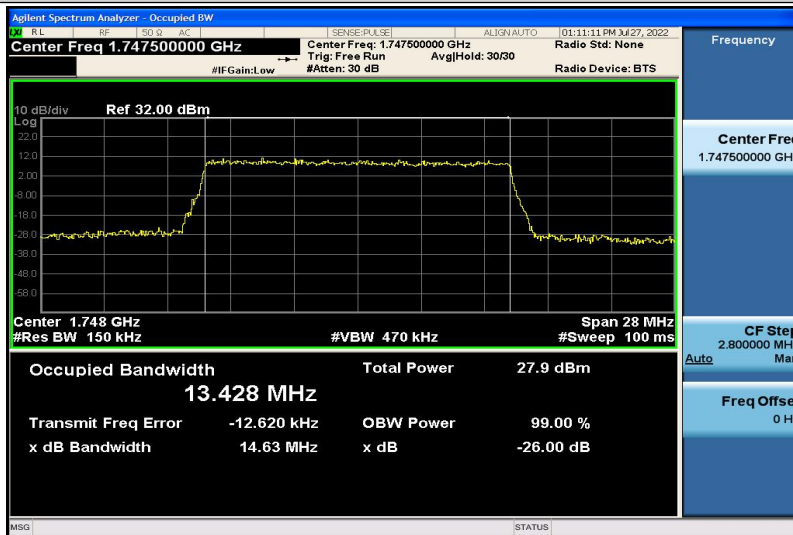

Band4-15MHz-QPSK-20025-75RB#0-13.453

Band4-15MHz-QPSK-20175-75RB#0-13.417

Band4-15MHz-QPSK-20325-75RB#0-13.428

Band4-15MHz-16QAM-20025-75RB#0-13.416

Band4-15MHz-16QAM-20175-75RB#0-13.413

Band4-15MHz-16QAM-20325-75RB#0-13.439

Band4-20MHz-QPSK-20050-100RB#0-9.1552

Band4-20MHz-QPSK-20175-100RB#0-17.918

Band4-20MHz-QPSK-20300-100RB#0-17.942

Band4-20MHz-16QAM-20050-100RB#0-17.928

Band4-20MHz-16QAM-20175-100RB#0-17.892

Band4-20MHz-16QAM-20300-100RB#0-17.927