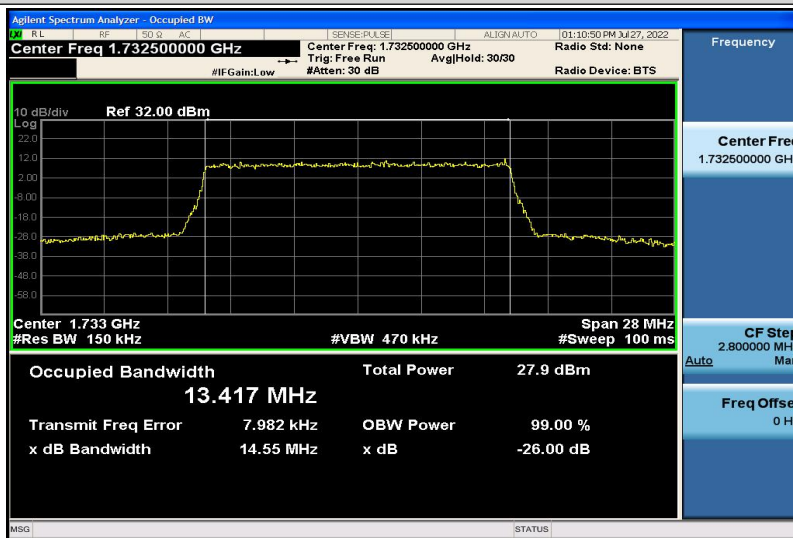

Band4-15MHz-QPSK-20025-75RB#0-13.453

Band4-15MHz-QPSK-20175-75RB#0-13.417

Band4-15MHz-QPSK-20325-75RB#0-13.428

Band4-15MHz-16QAM-20025-75RB#0-13.416

Band4-15MHz-16QAM-20175-75RB#0-13.413

Band4-15MHz-16QAM-20325-75RB#0-13.439

Band4-20MHz-QPSK-20050-100RB#0-9.1552

Band4-20MHz-QPSK-20175-100RB#0-17.918

Band4-20MHz-QPSK-20300-100RB#0-17.942

Band4-20MHz-16QAM-20050-100RB#0-17.928

Band4-20MHz-16QAM-20175-100RB#0-17.892

Band4-20MHz-16QAM-20300-100RB#0-17.927