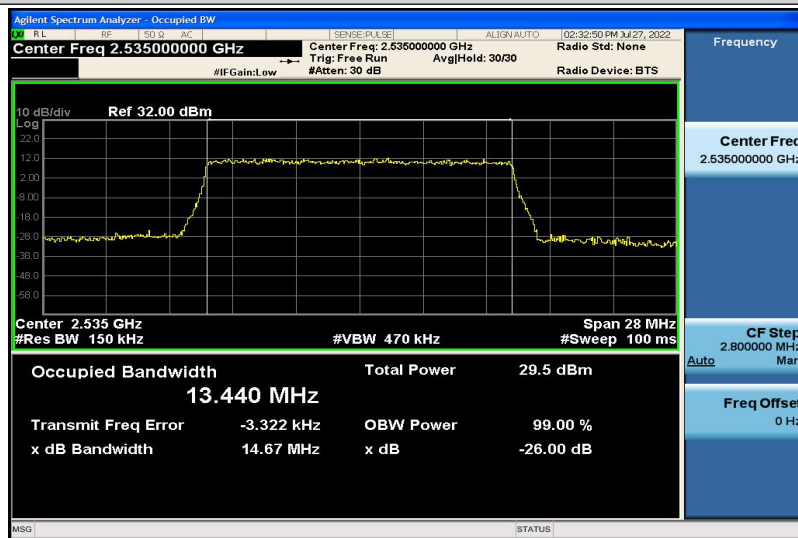

Band7-15MHz-QPSK-20825-75RB#0-13.422

Band7-15MHz-QPSK-21100-75RB#0-13.418

Band7-15MHz-QPSK-21375-75RB#0-13.422

Band7-15MHz-16QAM-20825-75RB#0-13.396

Band7-15MHz-16QAM-21100-75RB#0-13.440

Band7-15MHz-16QAM-21375-75RB#0-13.419