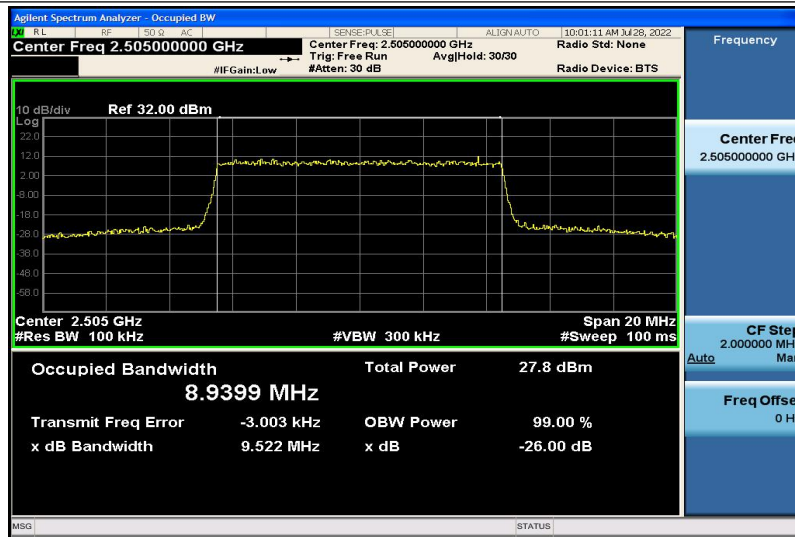

Band7-10MHz-QPSK-21400-50RB#0-8.9434

Band7-10MHz-16QAM-20800-50RB#0-8.9399