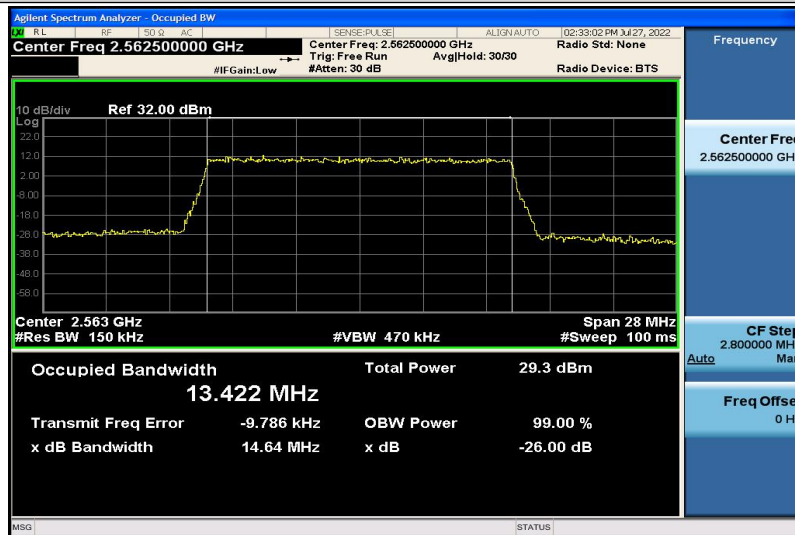

Band7-15MHz-QPSK-21100-75RB#0-13.418

Band7-15MHz-QPSK-21375-75RB#0-13.422