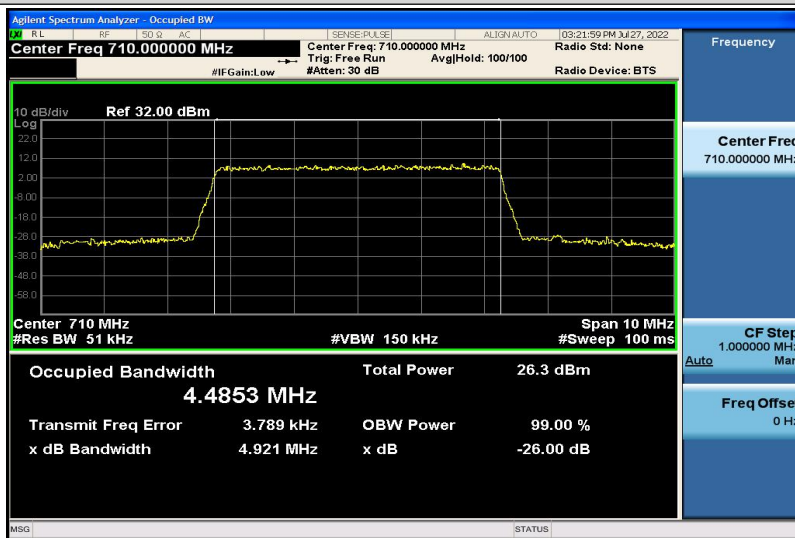

Band17-5MHz-QPSK-23755-25RB#0-4.4763

Band17-5MHz-QPSK-23790-25RB#0-4.4738

Band17-5MHz-QPSK-23825-25RB#0-4.4752

Band17-5MHz-16QAM-23755-25RB#0-4.4688

Band17-5MHz-16QAM-23790-25RB#0-4.4853

Band17-5MHz-16QAM-23825-25RB#0-4.4797