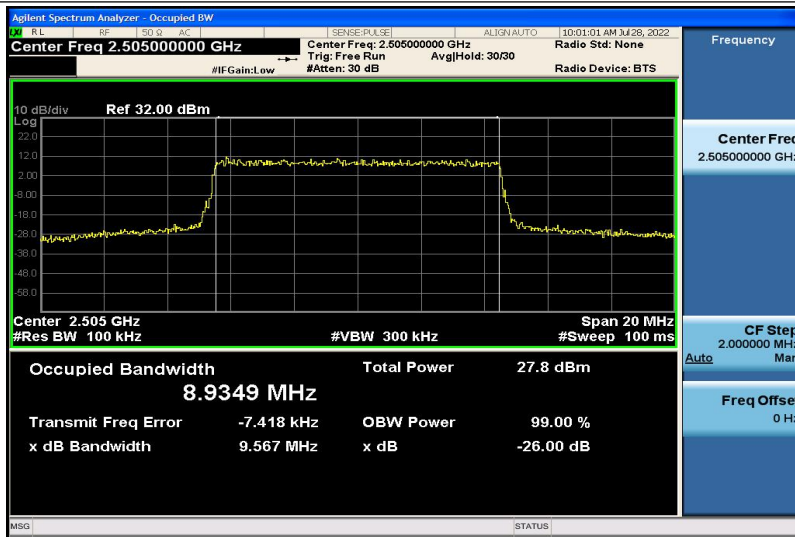

Band7-5MHz-QPSK-20775-25RB#0-4.4683

Band7-5MHz-QPSK-21100-25RB#0-4.4809

Band7-5MHz-QPSK-21425-25RB#0-4.4809

Band7-5MHz-16QAM-20775-25RB#0-4.4742

Band7-5MHz-16QAM-21100-25RB#0-4.4842

Band7-5MHz-16QAM-21425-25RB#0-4.4711