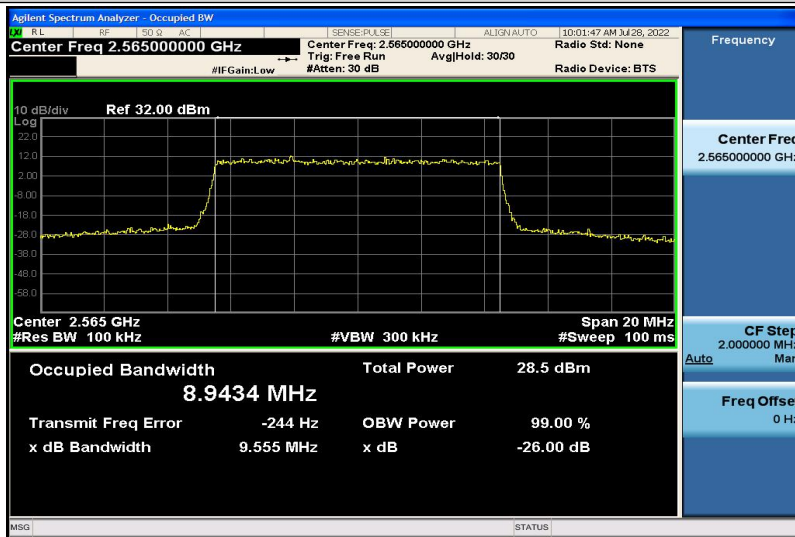

Band7-10MHz-QPSK-21100-50RB#0-8.9507

Band7-10MHz-QPSK-21400-50RB#0-8.9434