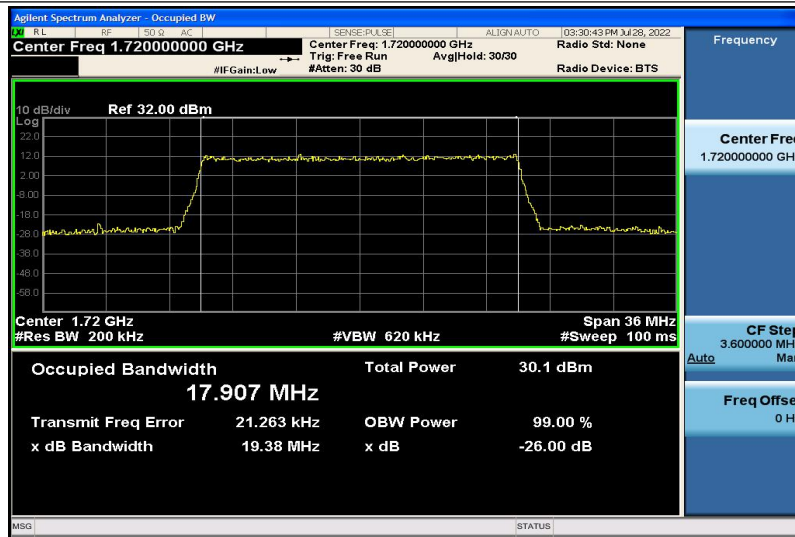

Band4-15MHz-QPSK-20025-75RB#0-13.453

Band4-15MHz-QPSK-20175-75RB#0-13.417

Band4-15MHz-QPSK-20325-75RB#0-13.428

Band4-15MHz-16QAM-20025-75RB#0-13.416

Band4-15MHz-16QAM-20175-75RB#0-13.413

Band4-15MHz-16QAM-20325-75RB#0-13.439

Band4-20MHz-QPSK-20050-100RB#0-9.1552

Band4-20MHz-QPSK-20175-100RB#0-17.918

Band4-20MHz-QPSK-20300-100RB#0-17.942

Band4-20MHz-16QAM-20050-100RB#0-17.928

Band4-20MHz-16QAM-20175-100RB#0-17.892

Band4-20MHz-16QAM-20300-100RB#0-17.927