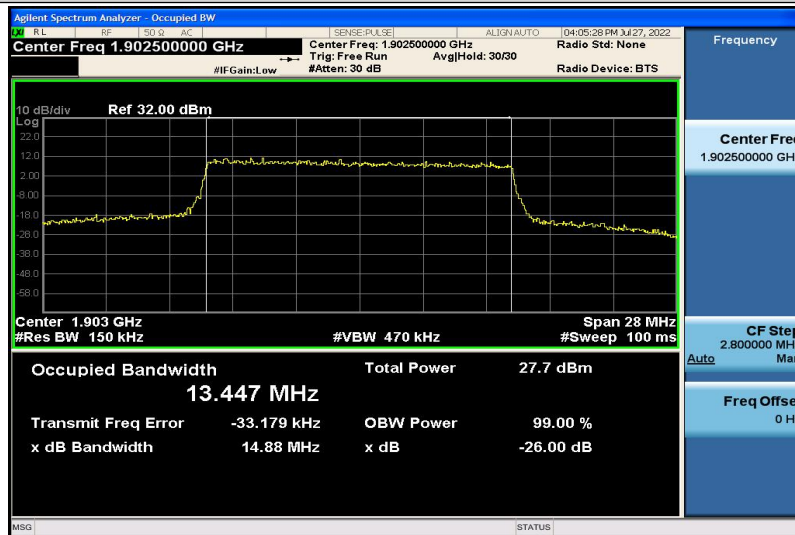

Band2-15MHz-QPSK-18900-75RB#0-13.442

Band2-15MHz-QPSK-19125-75RB#0-13.447