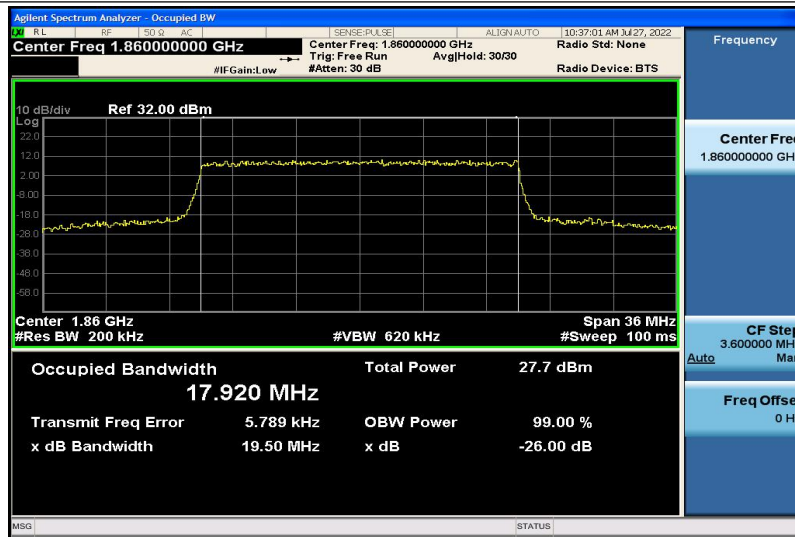

Band2-20MHz-QPSK-19100-100RB#0-17.924

Band2-20MHz-16QAM-18700-100RB#0-17.920