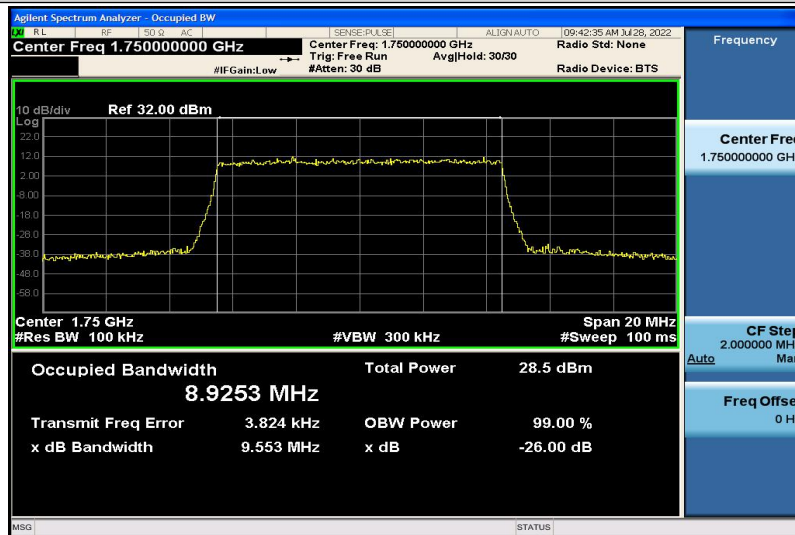

Band4-10MHz-QPSK-20175-50RB#0-8.9401

Band4-10MHz-QPSK-20350-50RB#0-8.9253