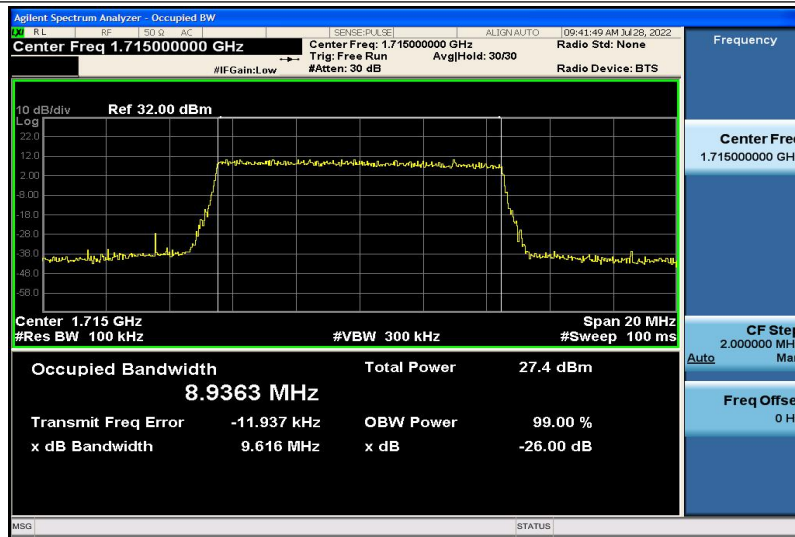

Band4-5MHz-QPSK-19975-25RB#0-4.4662

Band4-5MHz-QPSK-20175-25RB#0-4.4790

Band4-5MHz-QPSK-20375-25RB#0-4.4820

Band4-5MHz-16QAM-19975-25RB#0-4.4822

Band4-5MHz-16QAM-20175-25RB#0-4.4783

Band4-5MHz-16QAM-20375-25RB#0-4.4697