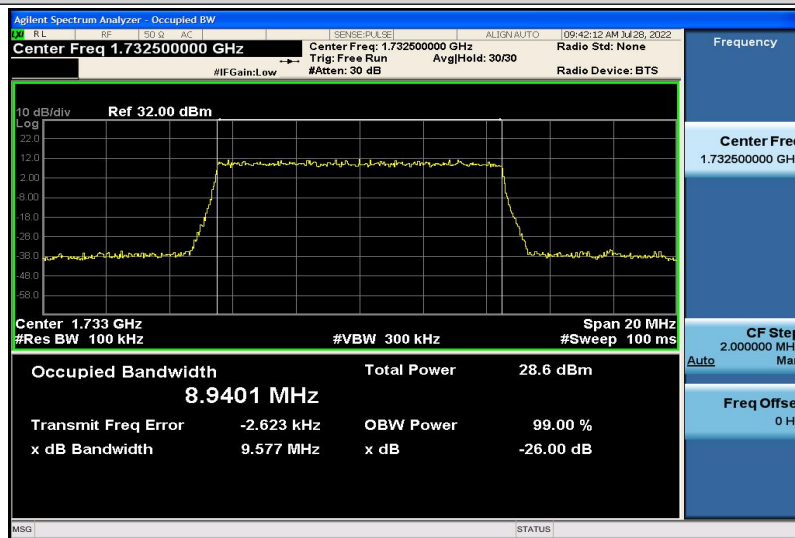

Band4-10MHz-QPSK-20000-50RB#0-8.9363

Band4-10MHz-QPSK-20175-50RB#0-8.9401