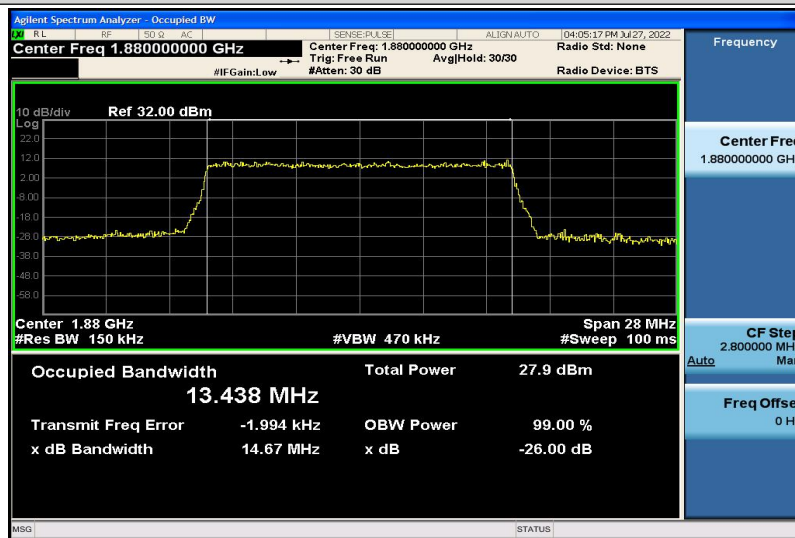

Band2-15MHz-QPSK-18675-75RB#0-13.436

Band2-15MHz-QPSK-18900-75RB#0-13.442

Band2-15MHz-QPSK-19125-75RB#0-13.447

Band2-15MHz-16QAM-18675-75RB#0-13.421

Band2-15MHz-16QAM-18900-75RB#0-13.438

Band2-15MHz-16QAM-19125-75RB#0-13.448