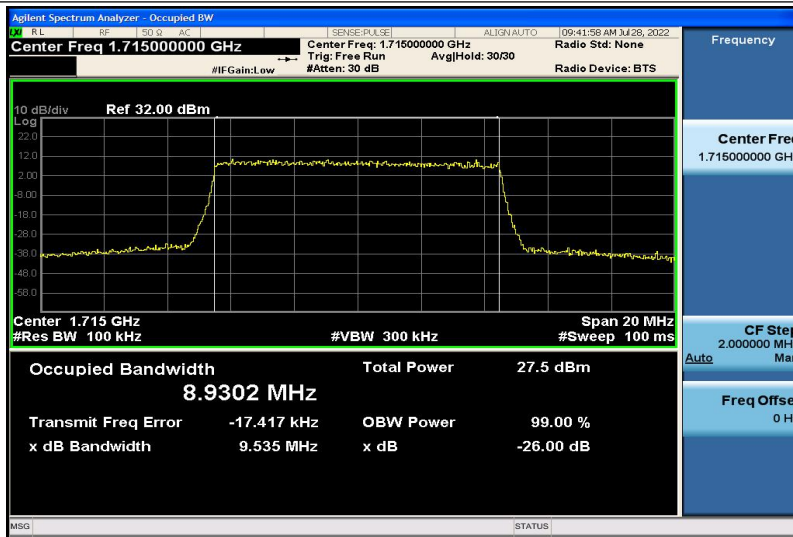

Band4-10MHz-QPSK-20350-50RB#0-8.9253

Band4-10MHz-16QAM-20000-50RB#0-8.9302