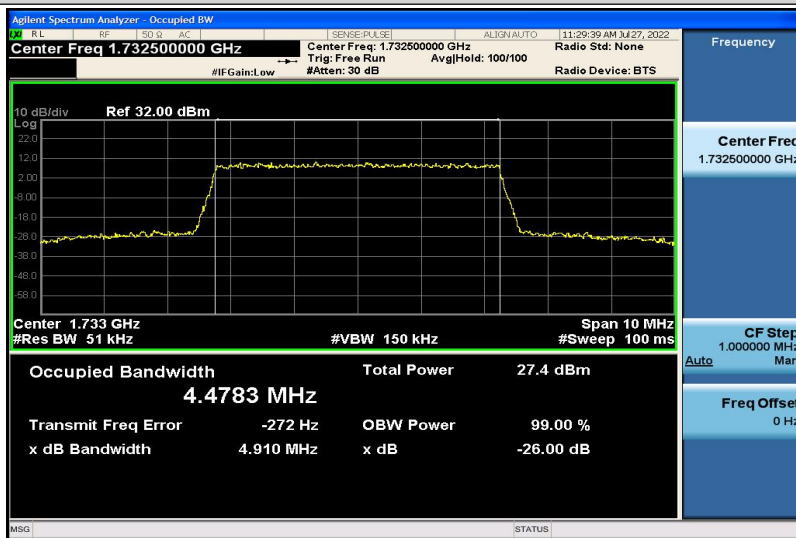

Band4-5MHz-QPSK-19975-25RB#0-4.4662

Band4-5MHz-QPSK-20175-25RB#0-4.4790

Band4-5MHz-QPSK-20375-25RB#0-4.4820

Band4-5MHz-16QAM-19975-25RB#0-4.4822

Band4-5MHz-16QAM-20175-25RB#0-4.4783

Band4-5MHz-16QAM-20375-25RB#0-4.4697