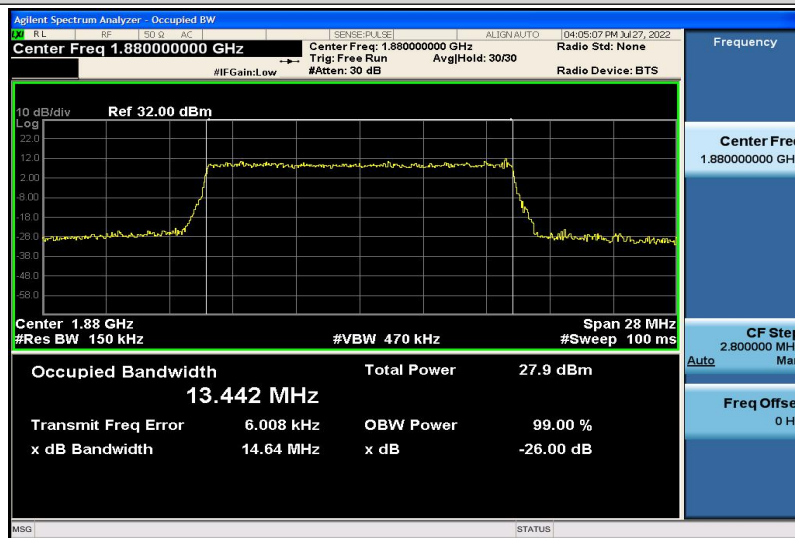

Band2-15MHz-QPSK-18675-75RB#0-13.436

Band2-15MHz-QPSK-18900-75RB#0-13.442