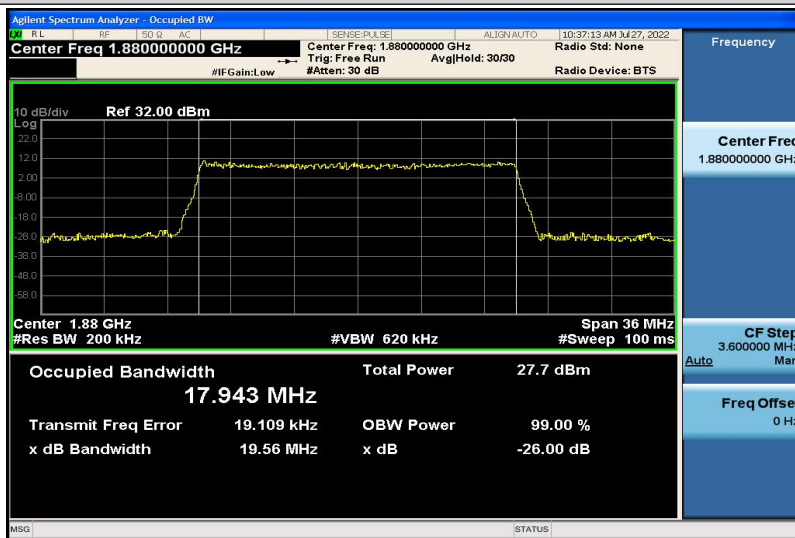

Band2-20MHz-QPSK-18700-100RB#0-9.1293

Band2-20MHz-QPSK-18900-100RB#0-17.943