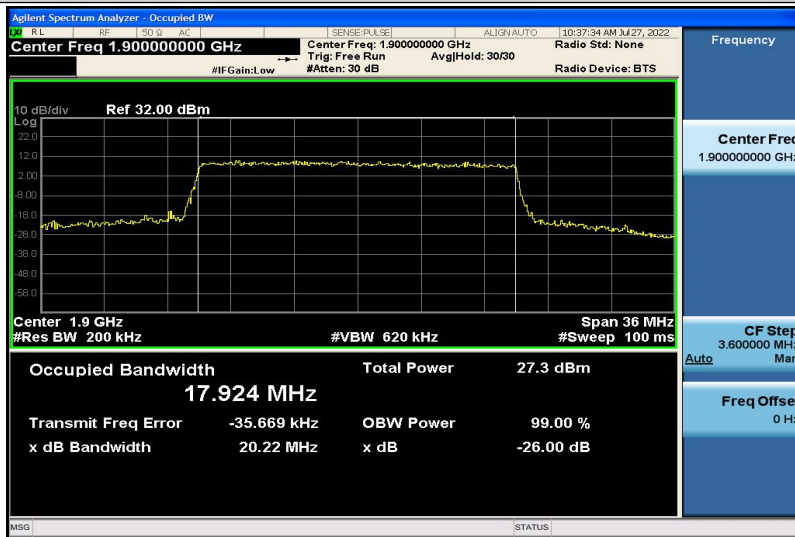

Band2-20MHz-QPSK-18900-100RB#0-17.943

Band2-20MHz-QPSK-19100-100RB#0-17.924