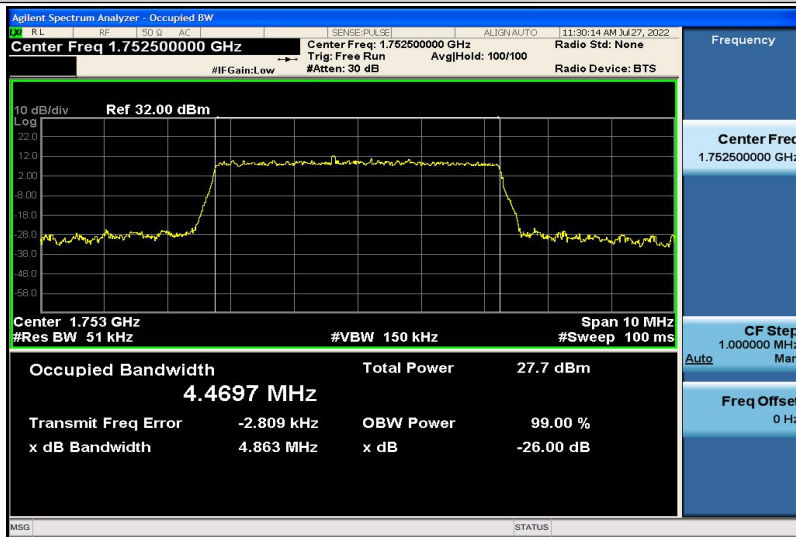

Band4-5MHz-QPSK-19975-25RB#0-4.4662

Band4-5MHz-QPSK-20175-25RB#0-4.4790

Band4-5MHz-QPSK-20375-25RB#0-4.4820

Band4-5MHz-16QAM-19975-25RB#0-4.4822

Band4-5MHz-16QAM-20175-25RB#0-4.4783

Band4-5MHz-16QAM-20375-25RB#0-4.4697