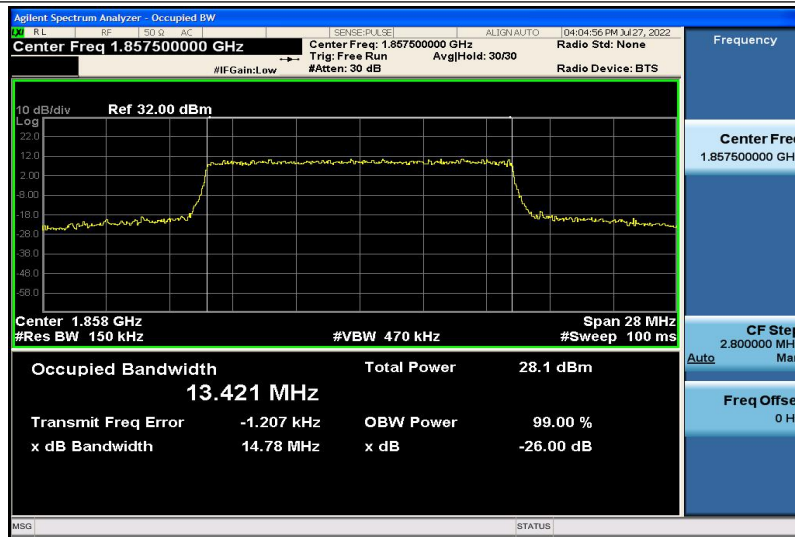

Band2-15MHz-QPSK-19125-75RB#0-13.447

Band2-15MHz-16QAM-18675-75RB#0-13.421