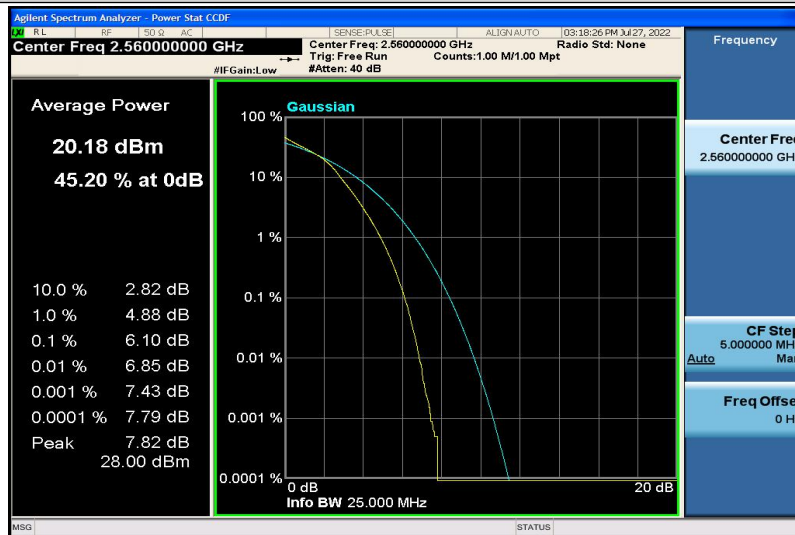

Band7-20MHz-16QAM-21100-100RB#0

Band7-20MHz-16QAM-21350-1RB#0

Band7-20MHz-16QAM-21350-100RB#0

Band17-5MHz-QPSK-23755-1RB#0

Band17-5MHz-QPSK-23755-25RB#0

Band17-5MHz-QPSK-23790-1RB#0

Band17-5MHz-QPSK-23790-25RB#0