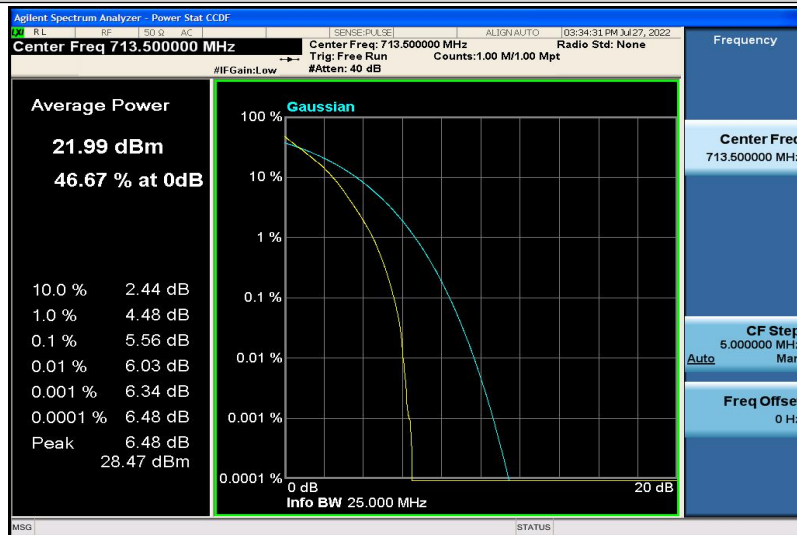

Band17-5MHz-QPSK-23825-25RB#0