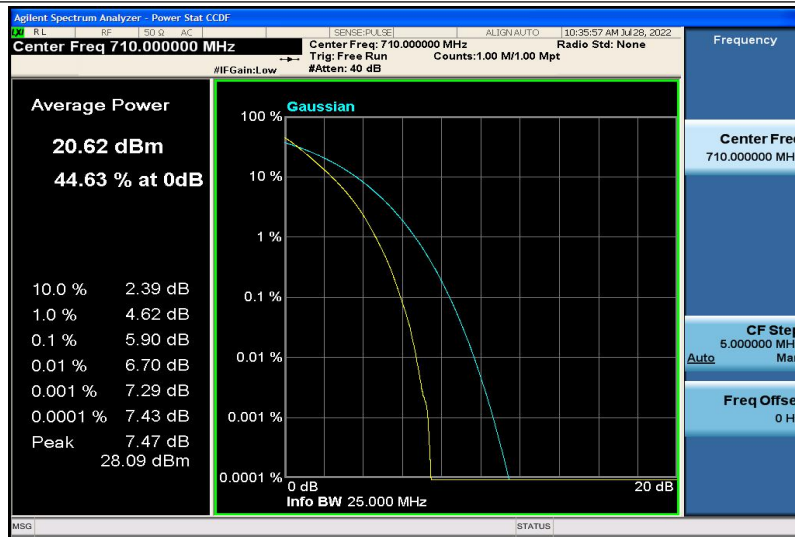

Band17-5MHz-16QAM-23825-25RB#0

Band17-10MHz-QPSK-23780-1RB#0

Band17-10MHz-QPSK-23780-50RB#0

Band17-10MHz-QPSK-23790-1RB#0

Band17-10MHz-QPSK-23790-50RB#0

Band17-10MHz-QPSK-23800-1RB#0

Band17-10MHz-QPSK-23800-50RB#0