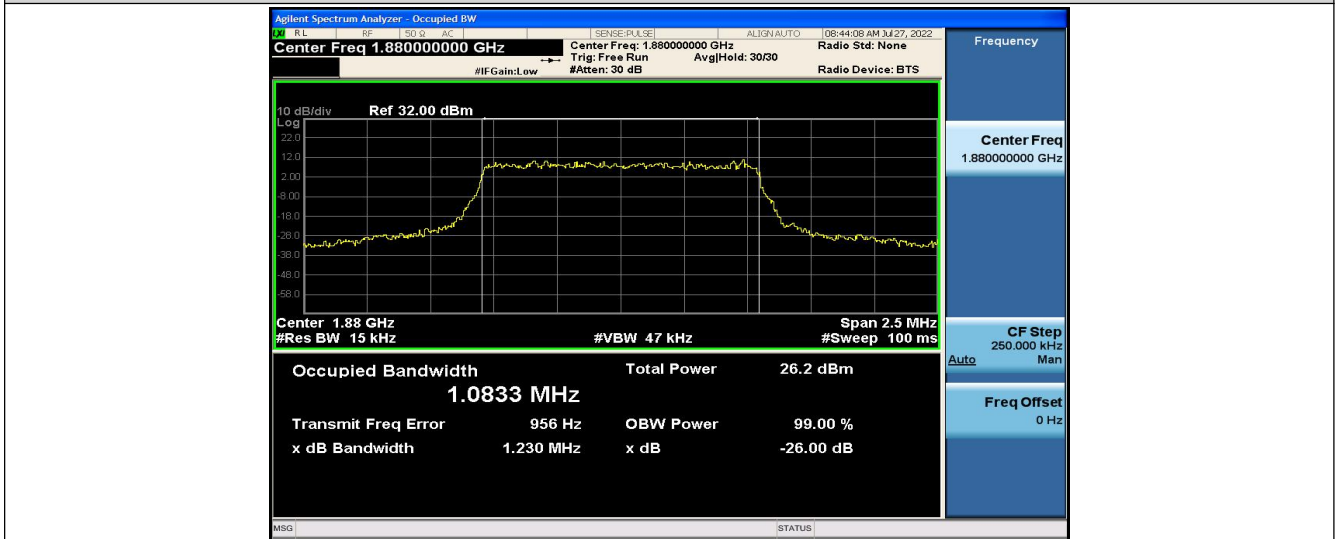

Band2-1.4MHz-QPSK-18900-6RB#0-1.0833