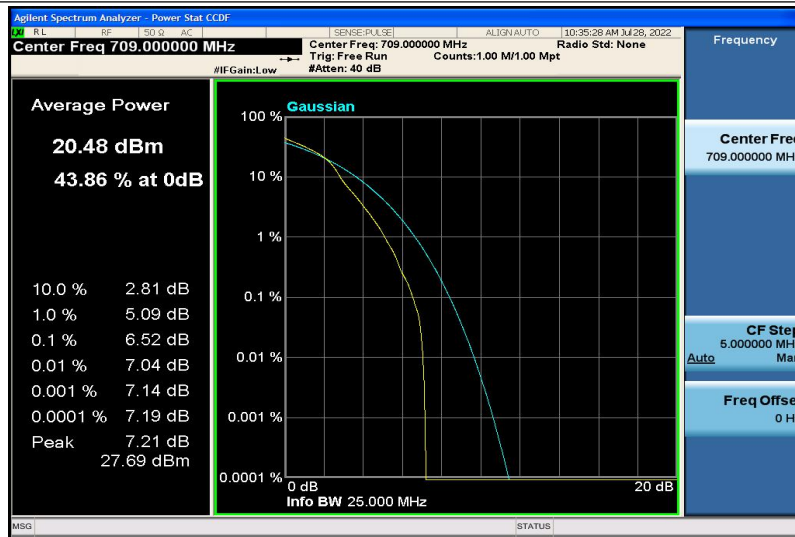

Band17-5MHz-16QAM-23825-25RB#0

Band17-10MHz-QPSK-23780-1RB#0

Band17-10MHz-QPSK-23780-50RB#0

Band17-10MHz-QPSK-23790-1RB#0

Band17-10MHz-QPSK-23790-50RB#0

Band17-10MHz-QPSK-23800-1RB#0

Band17-10MHz-QPSK-23800-50RB#0