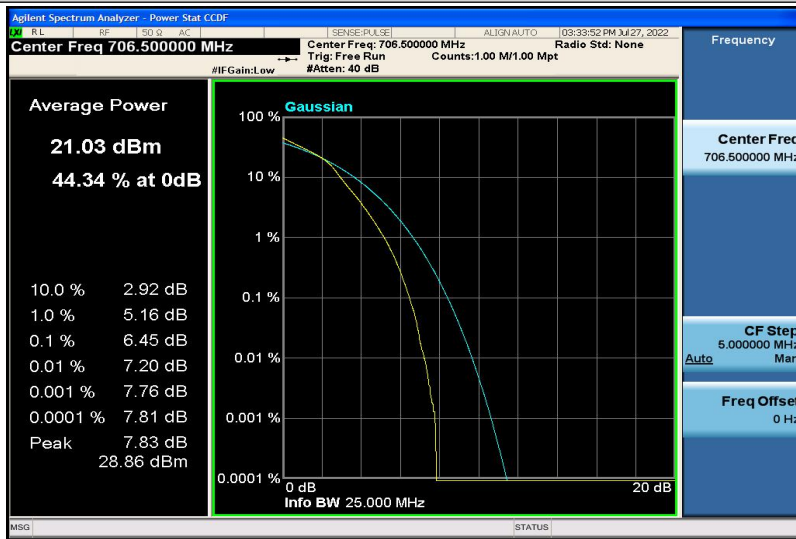

Band17-5MHz-16QAM-23755-25RB#0