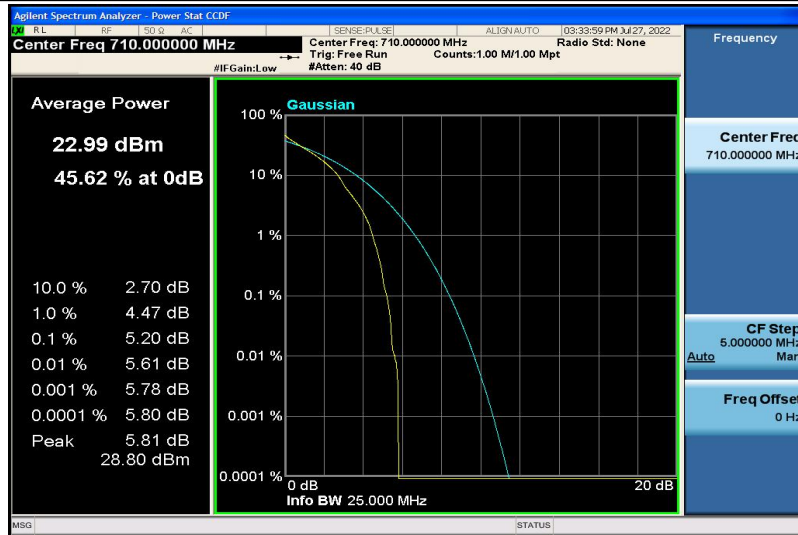

Band7-20MHz-16QAM-21100-100RB#0

Band7-20MHz-16QAM-21350-1RB#0

Band7-20MHz-16QAM-21350-100RB#0

Band17-5MHz-QPSK-23755-1RB#0

Band17-5MHz-QPSK-23755-25RB#0

Band17-5MHz-QPSK-23790-1RB#0

Band17-5MHz-QPSK-23790-25RB#0