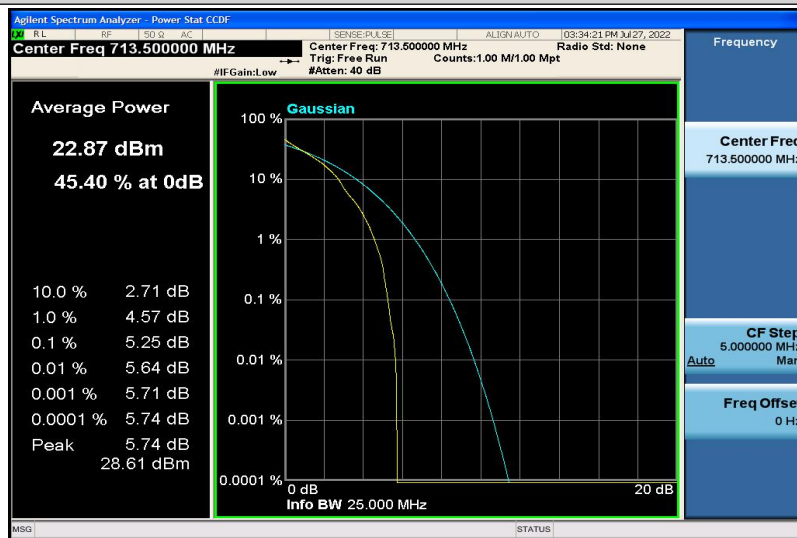

Band7-20MHz-16QAM-21100-100RB#0

Band7-20MHz-16QAM-21350-1RB#0

Band7-20MHz-16QAM-21350-100RB#0

Band17-5MHz-QPSK-23755-1RB#0

Band17-5MHz-QPSK-23755-25RB#0

Band17-5MHz-QPSK-23790-1RB#0

Band17-5MHz-QPSK-23790-25RB#0