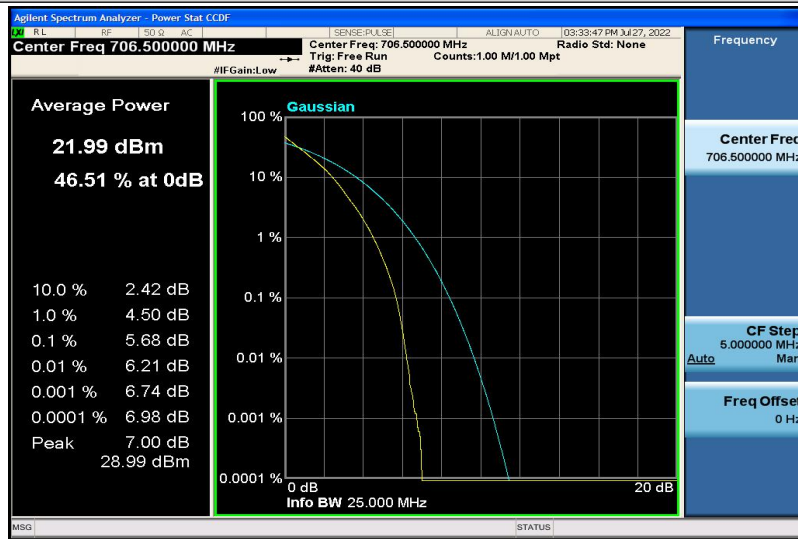

Band7-20MHz-16QAM-21100-100RB#0

Band7-20MHz-16QAM-21350-1RB#0

Band7-20MHz-16QAM-21350-100RB#0

Band17-5MHz-QPSK-23755-1RB#0

Band17-5MHz-QPSK-23755-25RB#0

Band17-5MHz-QPSK-23790-1RB#0

Band17-5MHz-QPSK-23790-25RB#0