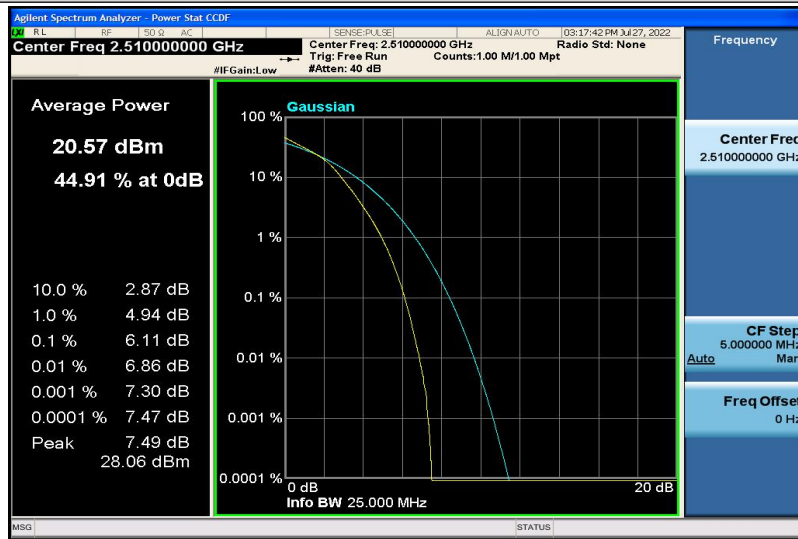

Band7-20MHz-16QAM-20850-1RB#0

Band7-20MHz-16QAM-20850-100RB#0