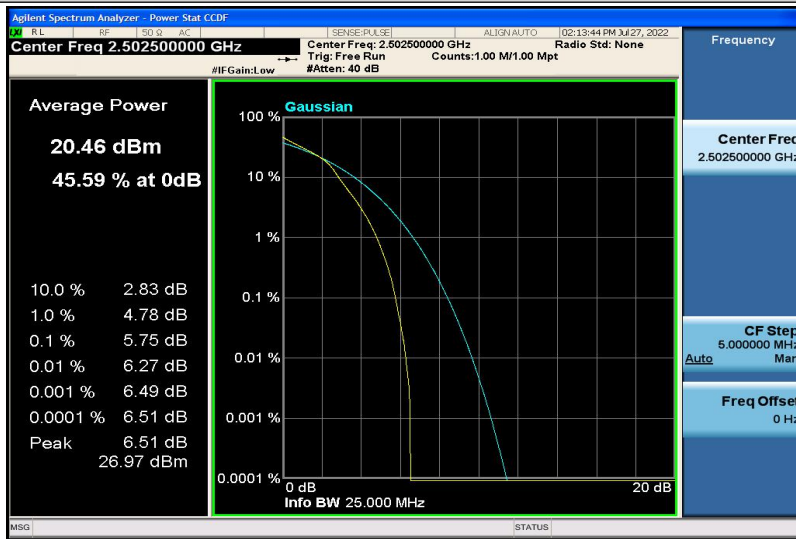

Band7-5MHz-16QAM-20775-1RB#0

Band7-5MHz-16QAM-20775-25RB#0