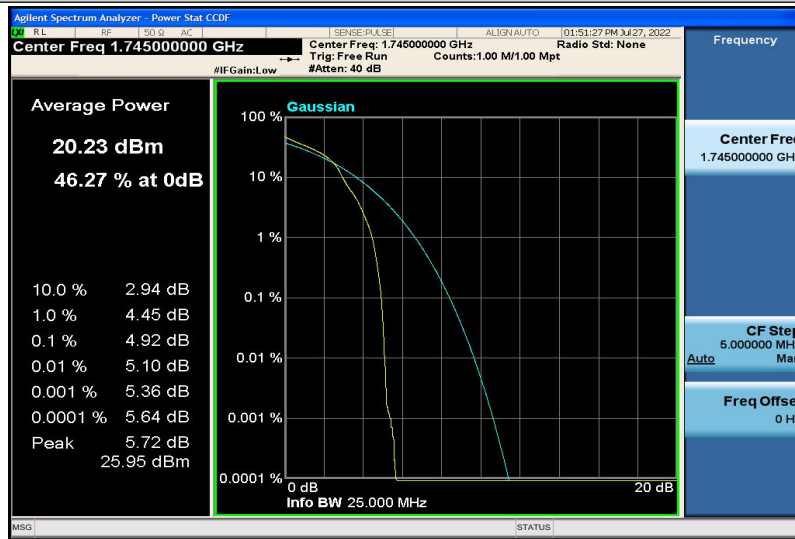

Band4-20MHz-16QAM-20175-100RB#0

Band4-20MHz-16QAM-20300-1RB#0

Band4-20MHz-16QAM-20300-100RB#0

Band7-5MHz-QPSK-20775-1RB#0

Band7-5MHz-QPSK-20775-25RB#0

Band7-5MHz-QPSK-21100-1RB#0

Band7-5MHz-QPSK-21100-25RB#0