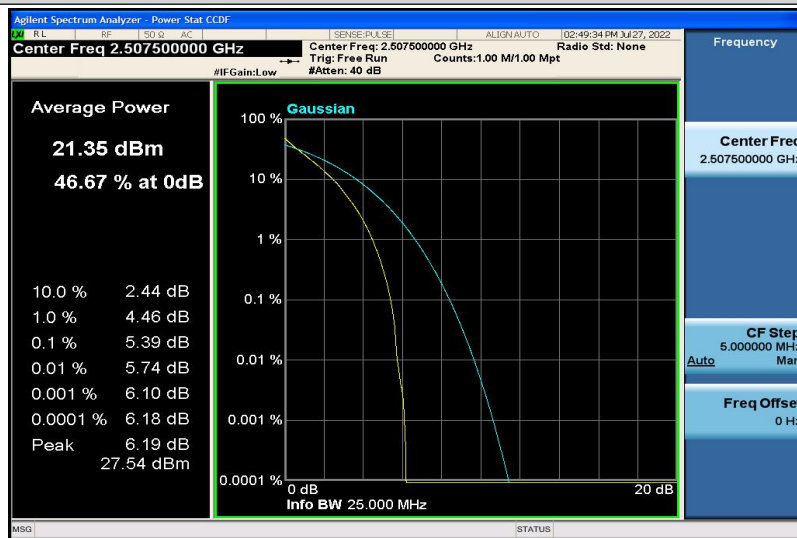

Band7-10MHz-16QAM-20800-50RB#0

Band7-10MHz-16QAM-21100-1RB#0

Band7-10MHz-16QAM-21100-50RB#0

Band7-10MHz-16QAM-21400-1RB#0

Band7-10MHz-16QAM-21400-50RB#0

Band7-15MHz-QPSK-20825-1RB#0

Band7-15MHz-QPSK-20825-75RB#0