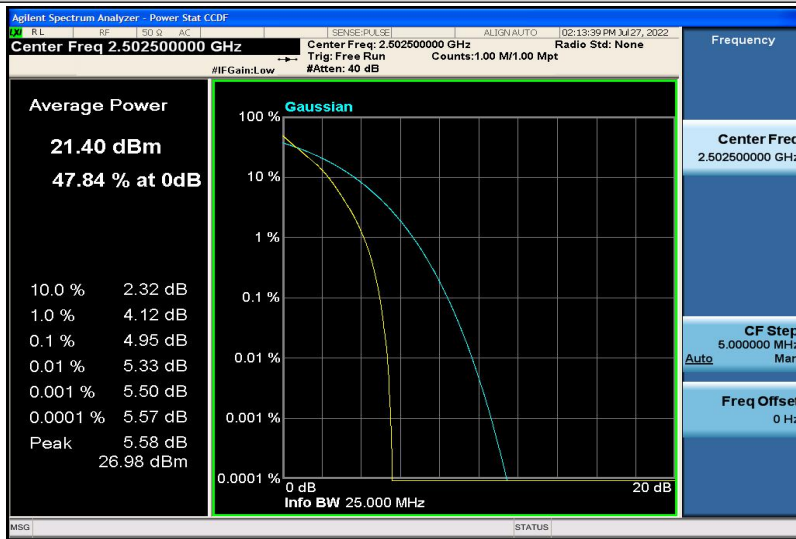

Band4-20MHz-16QAM-20175-100RB#0

Band4-20MHz-16QAM-20300-1RB#0

Band4-20MHz-16QAM-20300-100RB#0

Band7-5MHz-QPSK-20775-1RB#0

Band7-5MHz-QPSK-20775-25RB#0

Band7-5MHz-QPSK-21100-1RB#0

Band7-5MHz-QPSK-21100-25RB#0