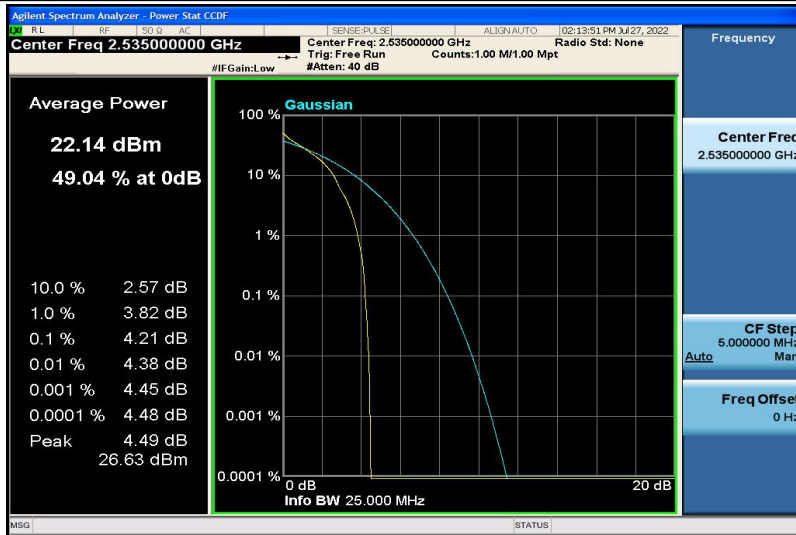

Band4-20MHz-16QAM-20175-100RB#0

Band4-20MHz-16QAM-20300-1RB#0

Band4-20MHz-16QAM-20300-100RB#0

Band7-5MHz-QPSK-20775-1RB#0

Band7-5MHz-QPSK-20775-25RB#0

Band7-5MHz-QPSK-21100-1RB#0

Band7-5MHz-QPSK-21100-25RB#0