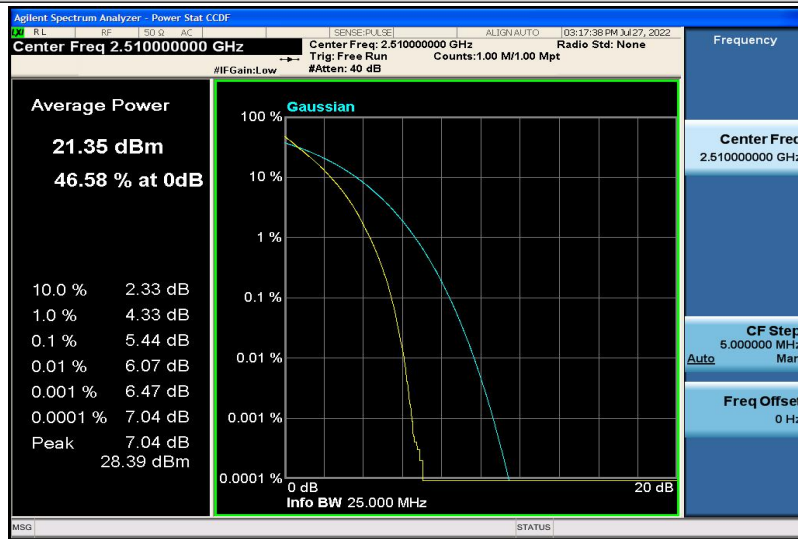

Band7-15MHz-16QAM-21100-75RB#0

Band7-15MHz-16QAM-21375-1RB#0

Band7-15MHz-16QAM-21375-75RB#0

Band7-20MHz-QPSK-20850-1RB#0

Band7-20MHz-QPSK-20850-100RB#0

Band7-20MHz-QPSK-21100-1RB#0

Band7-20MHz-QPSK-21100-100RB#0