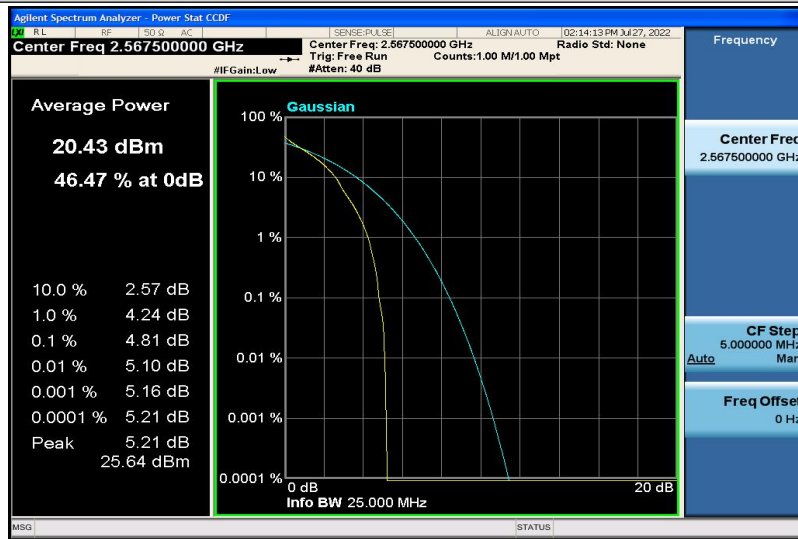

Band4-20MHz-16QAM-20175-100RB#0

Band4-20MHz-16QAM-20300-1RB#0

Band4-20MHz-16QAM-20300-100RB#0

Band7-5MHz-QPSK-20775-1RB#0

Band7-5MHz-QPSK-20775-25RB#0

Band7-5MHz-QPSK-21100-1RB#0

Band7-5MHz-QPSK-21100-25RB#0