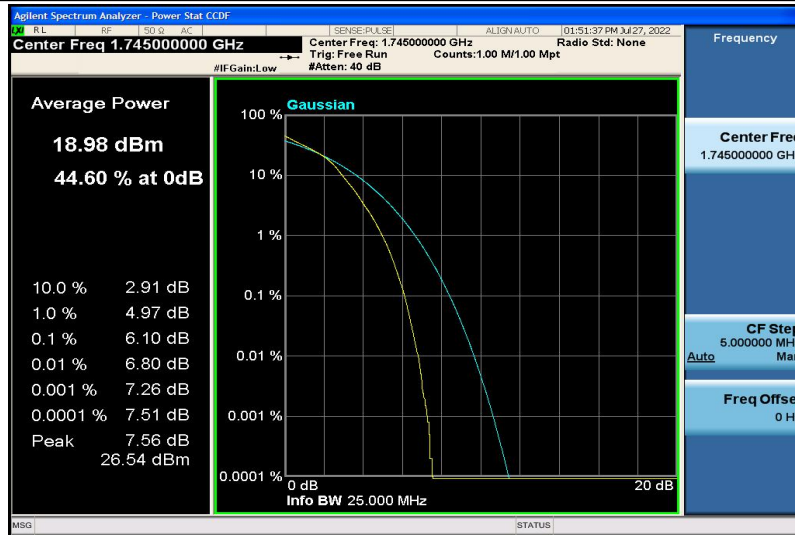

Band4-20MHz-16QAM-20175-100RB#0

Band4-20MHz-16QAM-20300-1RB#0

Band4-20MHz-16QAM-20300-100RB#0

Band7-5MHz-QPSK-20775-1RB#0

Band7-5MHz-QPSK-20775-25RB#0

Band7-5MHz-QPSK-21100-1RB#0

Band7-5MHz-QPSK-21100-25RB#0