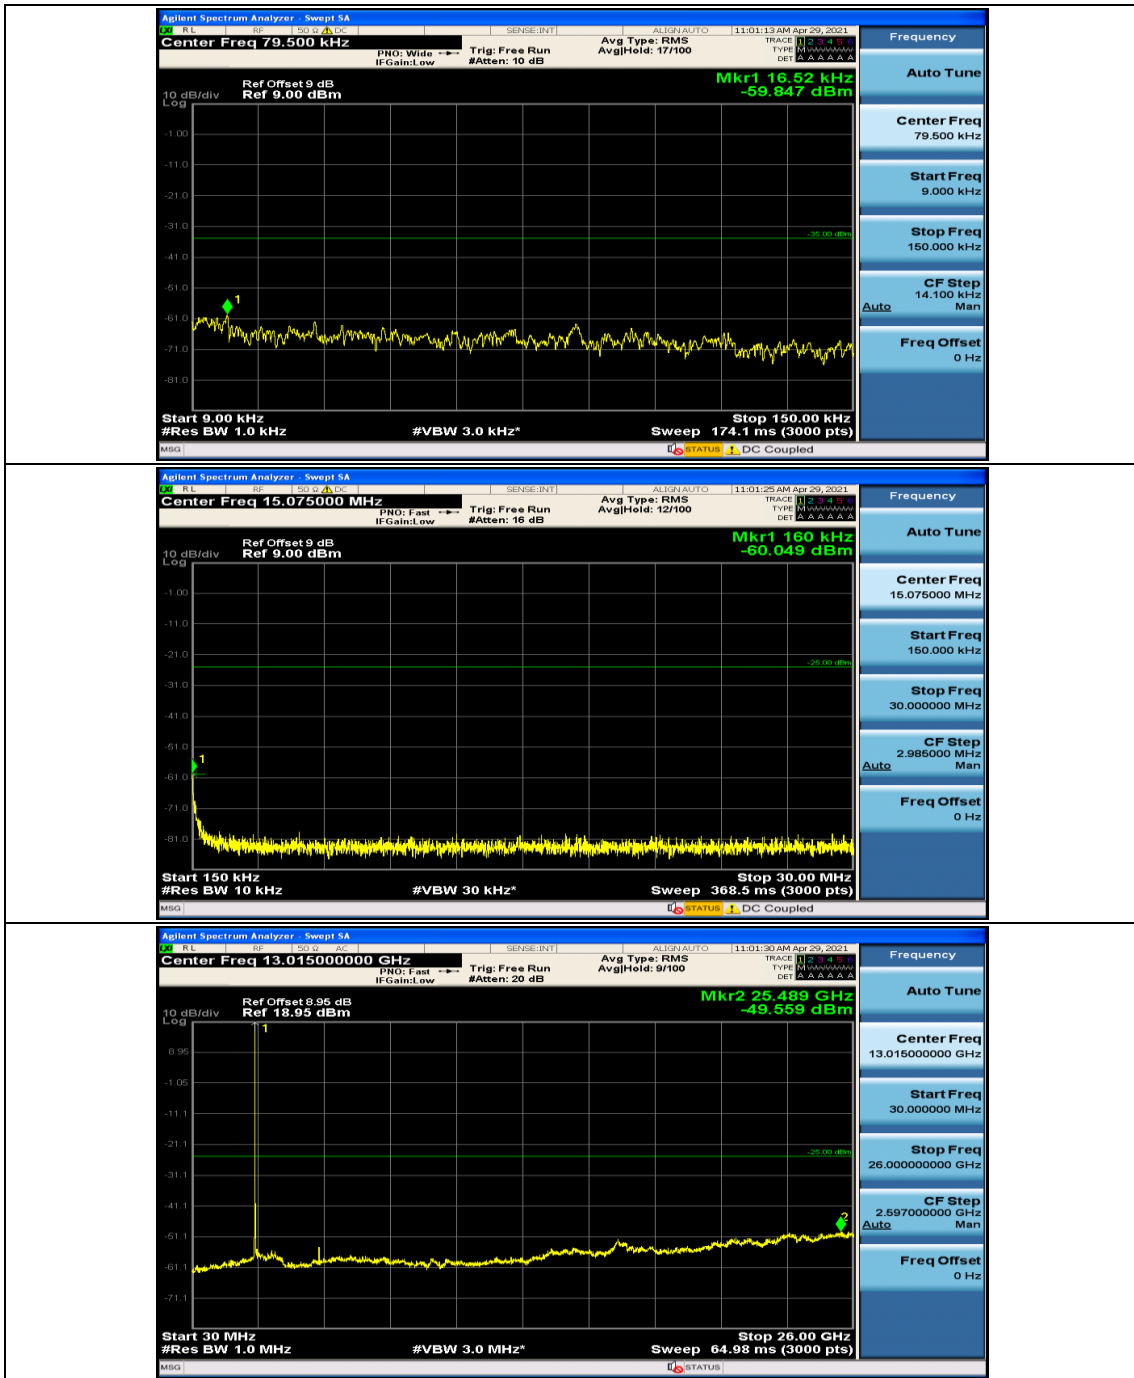

### Channel Bandwidth: 15 MHz

(Channel Bandwidth:15 MHz)\_MCH\_16QAM\_1RB#0

(Channel Bandwidth:15 MHz)\_MCH\_16QAM\_1RB#37