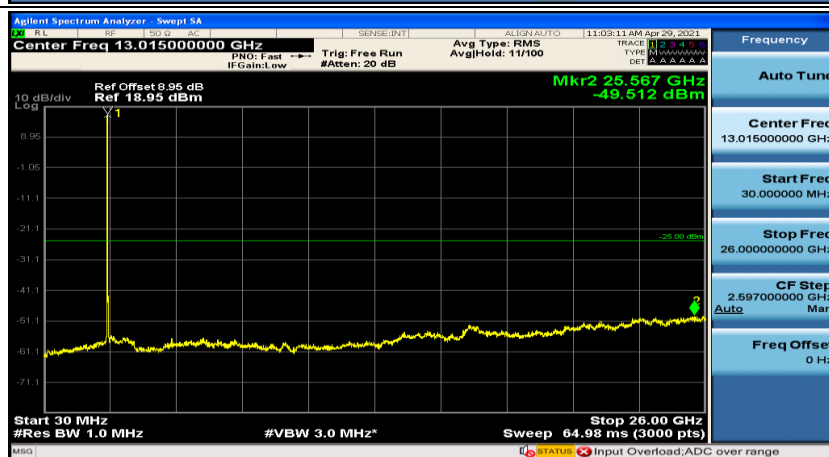

### Channel Bandwidth: 15 MHz

(Channel Bandwidth:15 MHz)\_MCH\_16QAM\_1RB#0

(Channel Bandwidth:15 MHz)\_MCH\_16QAM\_1RB#37