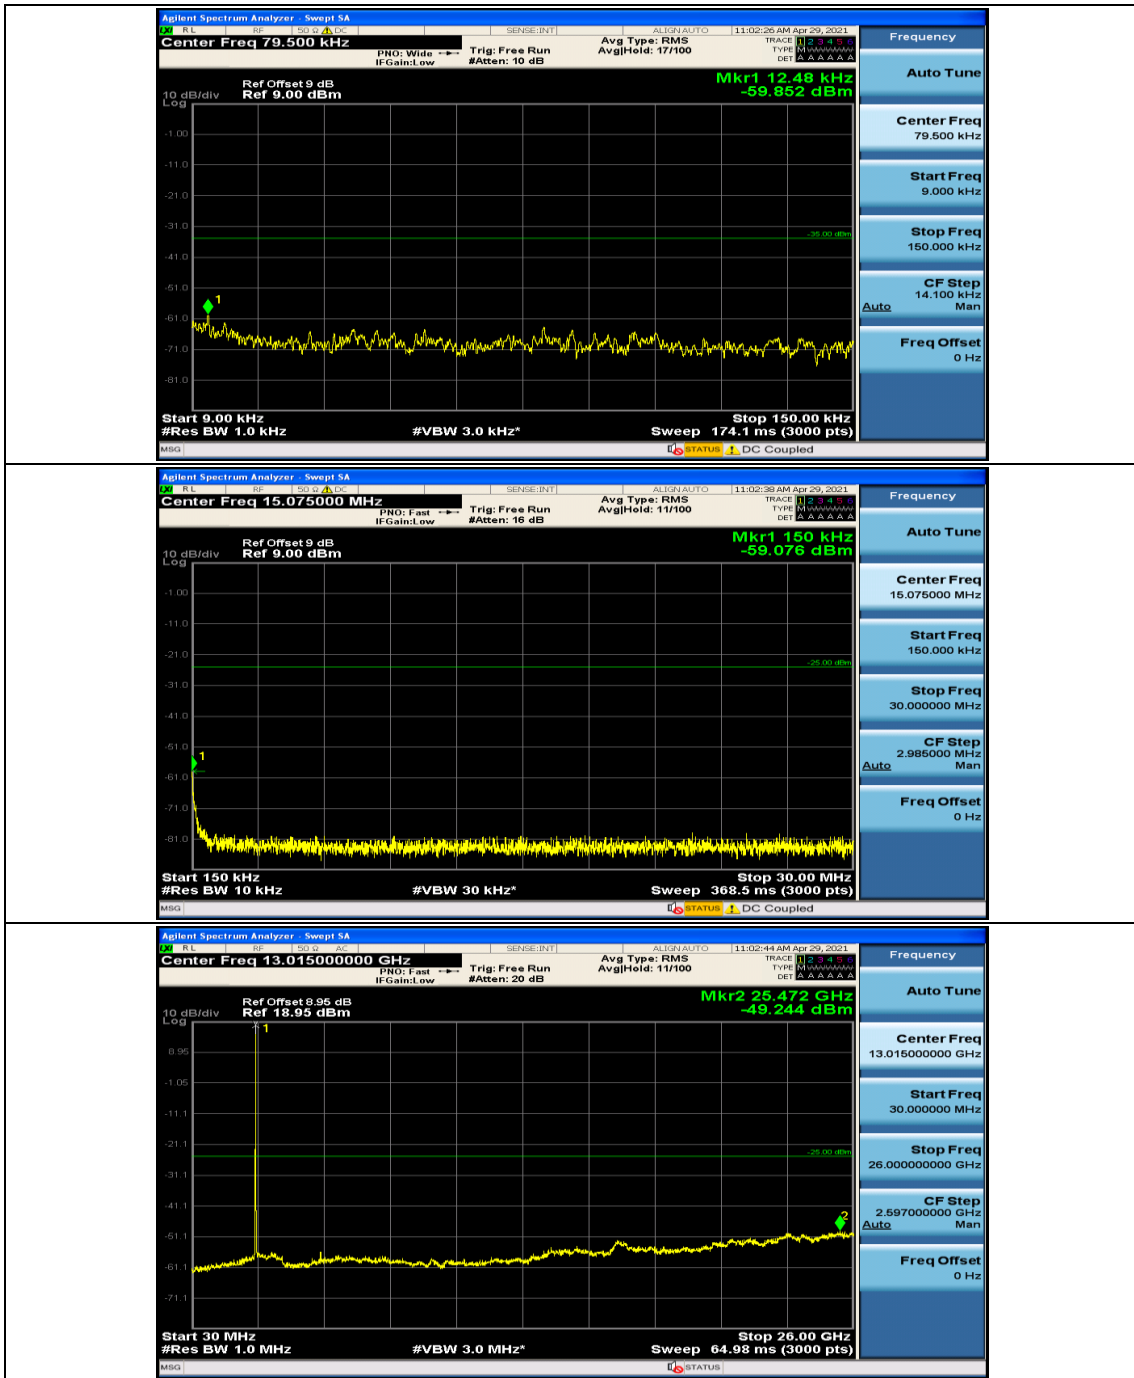

### Channel Bandwidth: 15 MHz

(Channel Bandwidth:15 MHz)\_MCH\_16QAM\_1RB#0

(Channel Bandwidth:15 MHz)\_MCH\_16QAM\_1RB#37