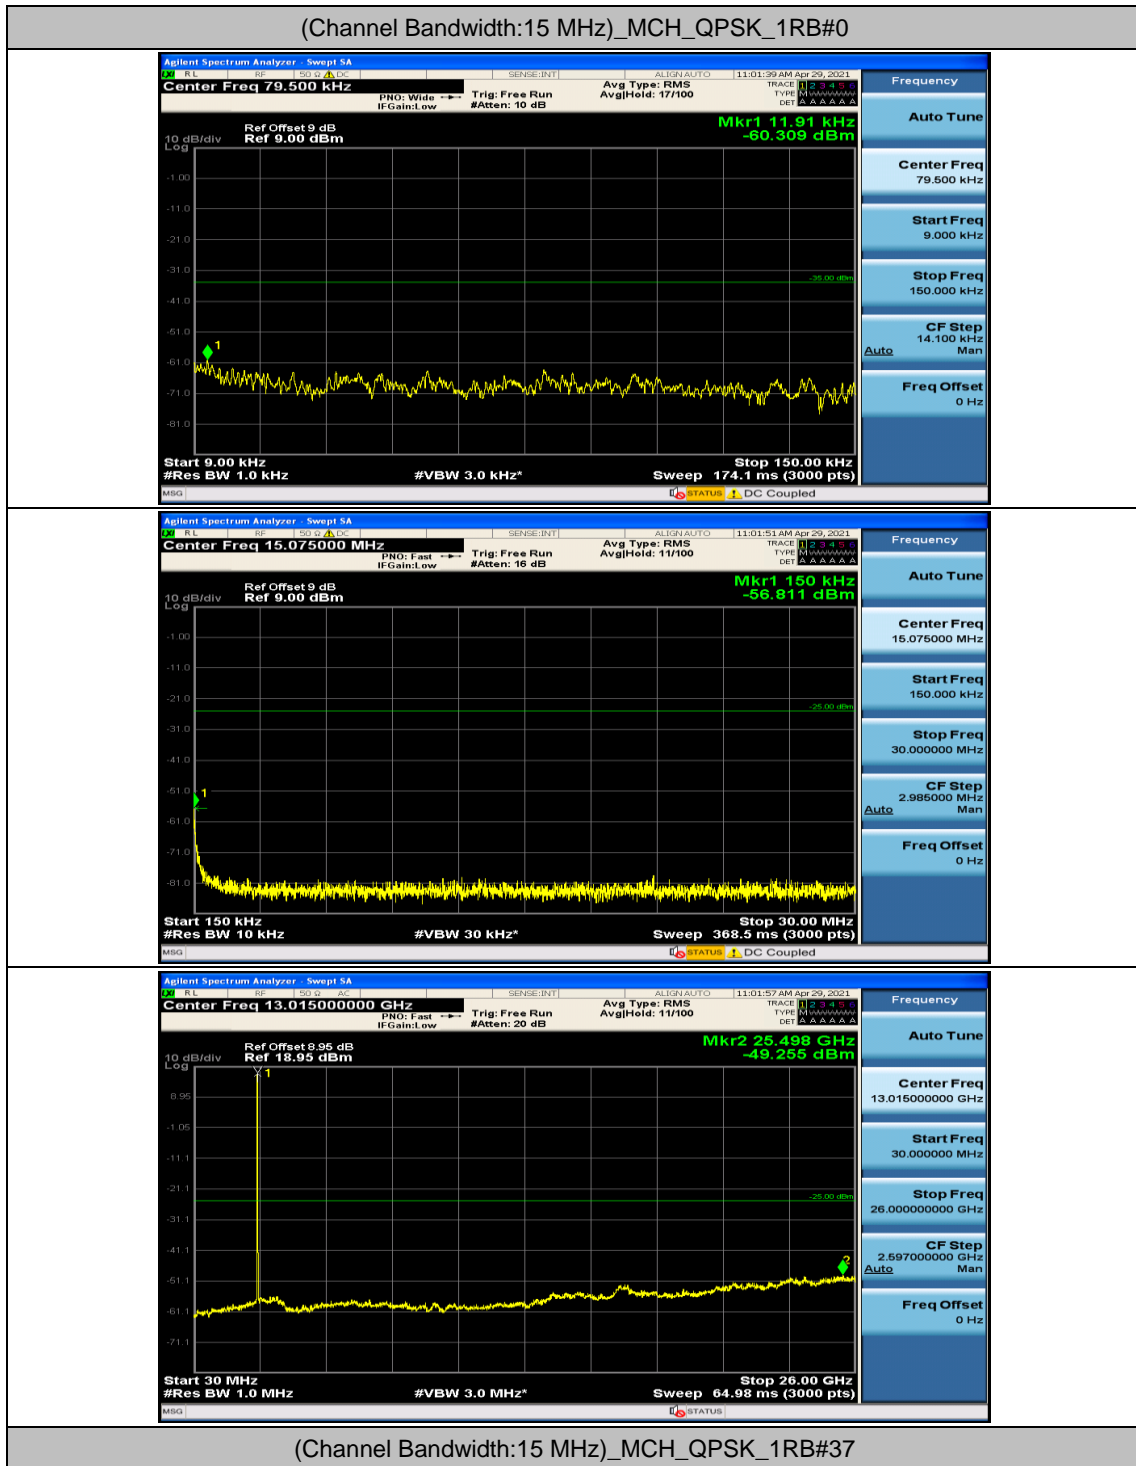

### Channel Bandwidth: 15 MHz

(Channel Bandwidth:15 MHz)\_MCH\_16QAM\_1RB#0

(Channel Bandwidth:15 MHz)\_MCH\_16QAM\_1RB#37