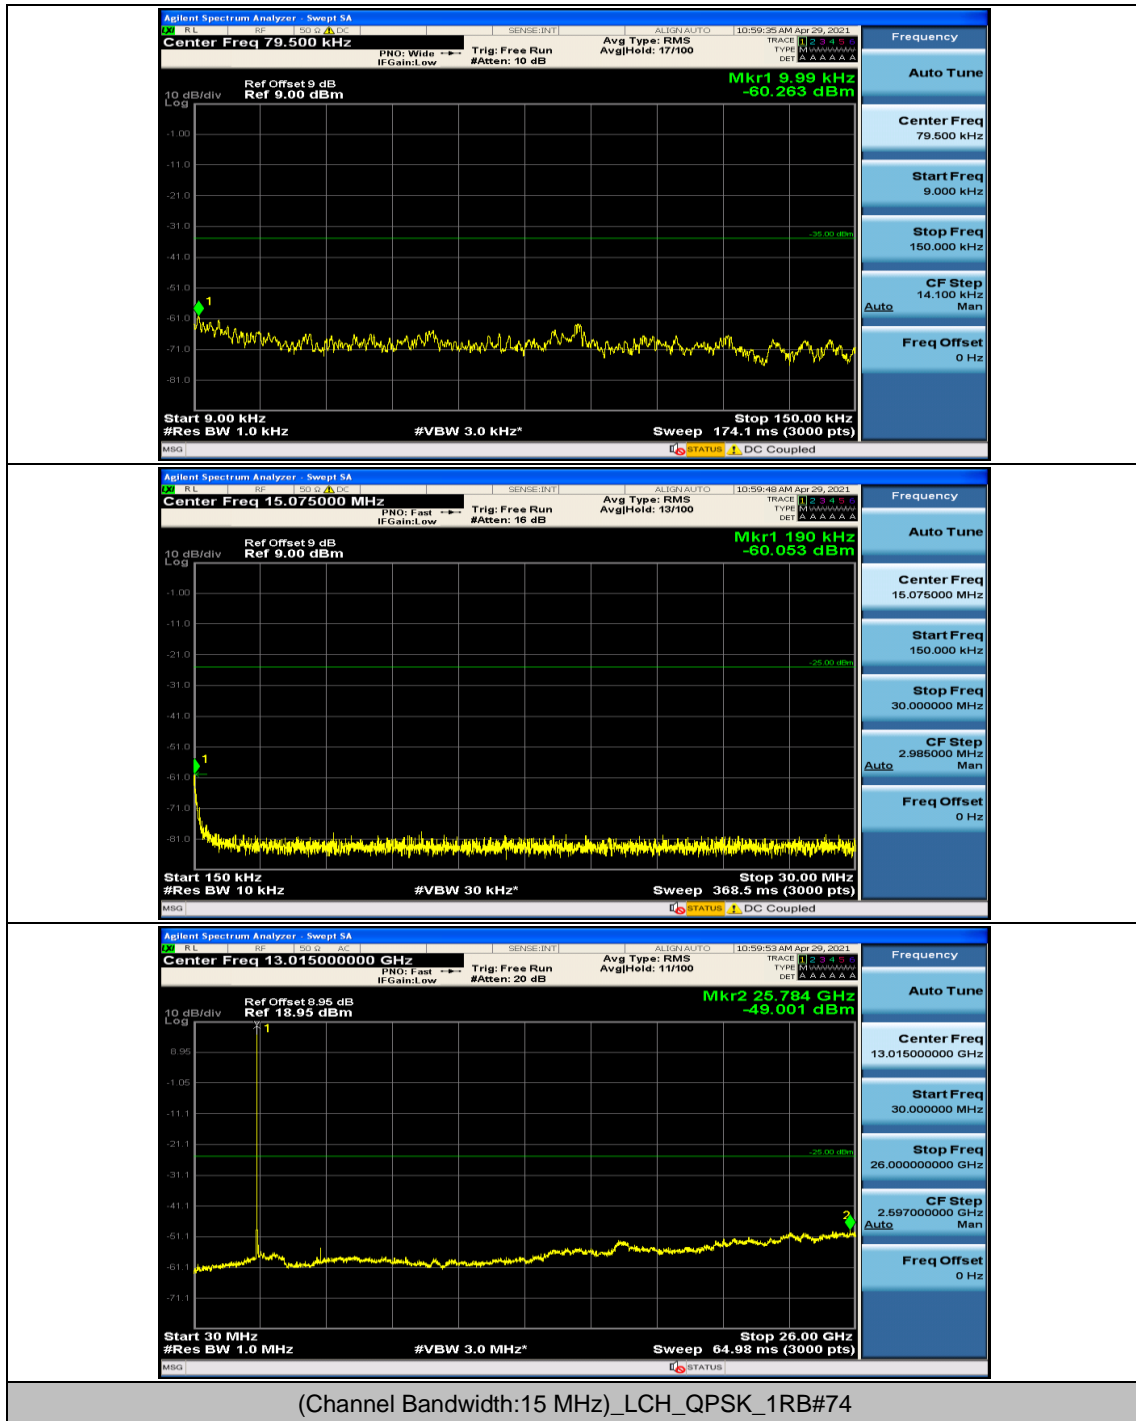

### Channel Bandwidth: 15 MHz

(Channel Bandwidth:15 MHz)\_MCH\_16QAM\_1RB#0

(Channel Bandwidth:15 MHz)\_MCH\_16QAM\_1RB#37