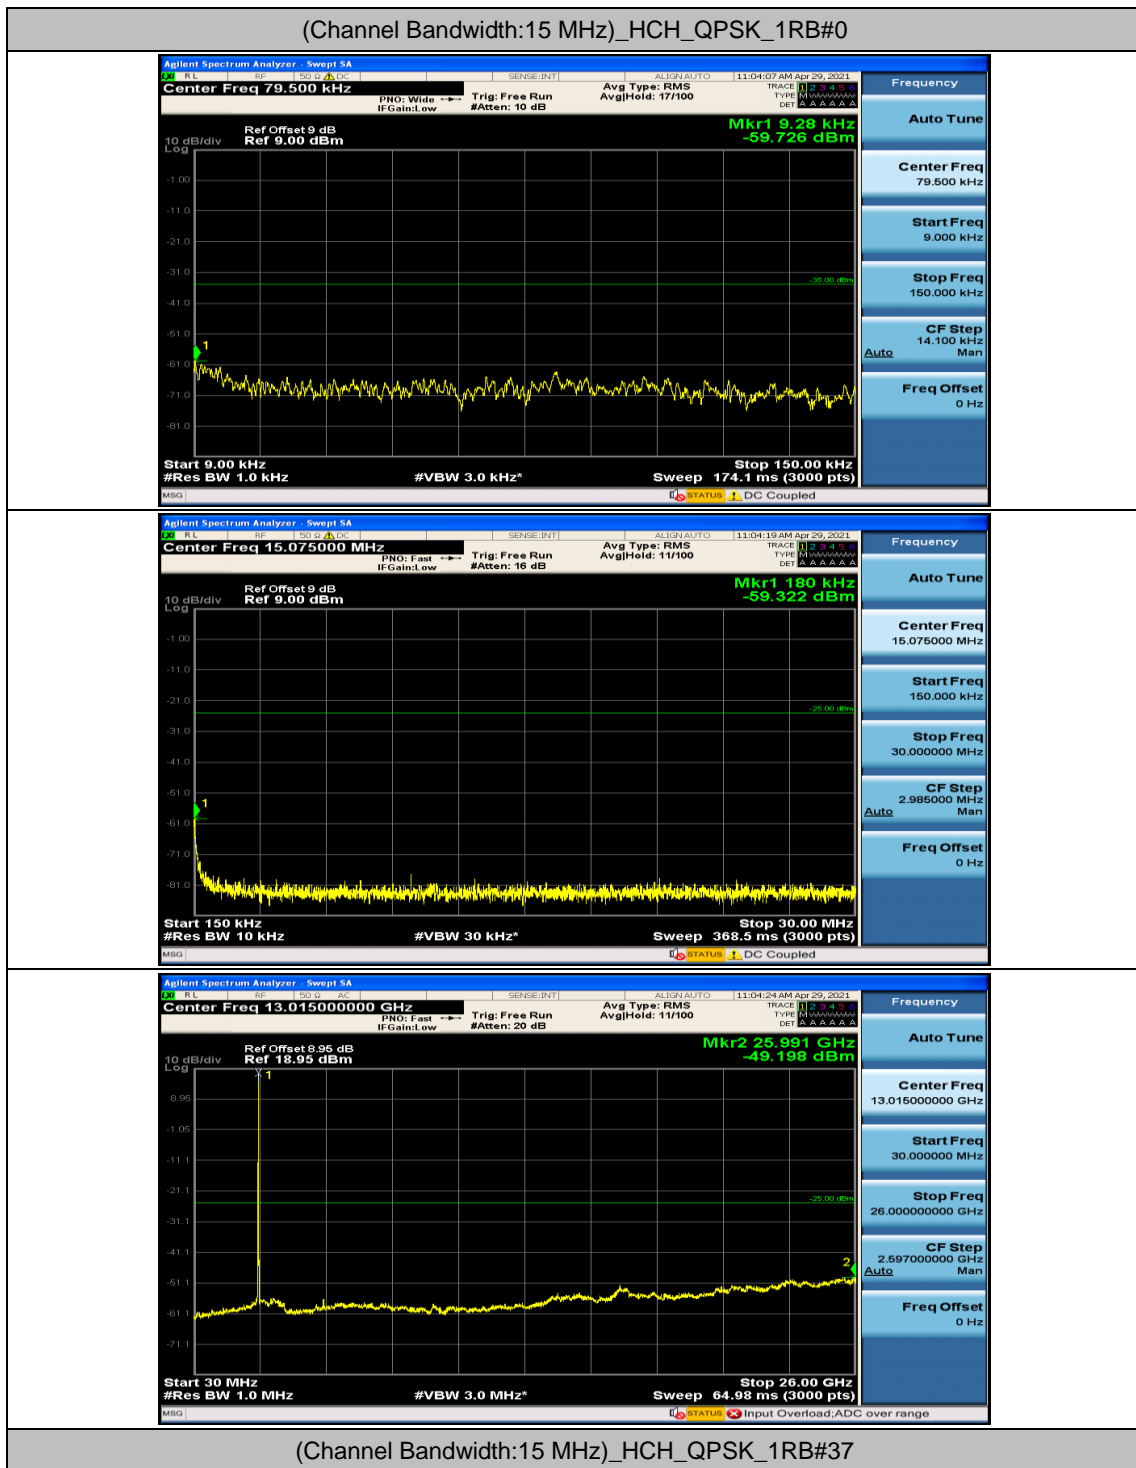

### Channel Bandwidth: 15 MHz

(Channel Bandwidth:15 MHz)\_MCH\_16QAM\_1RB#0

(Channel Bandwidth:15 MHz)\_MCH\_16QAM\_1RB#37