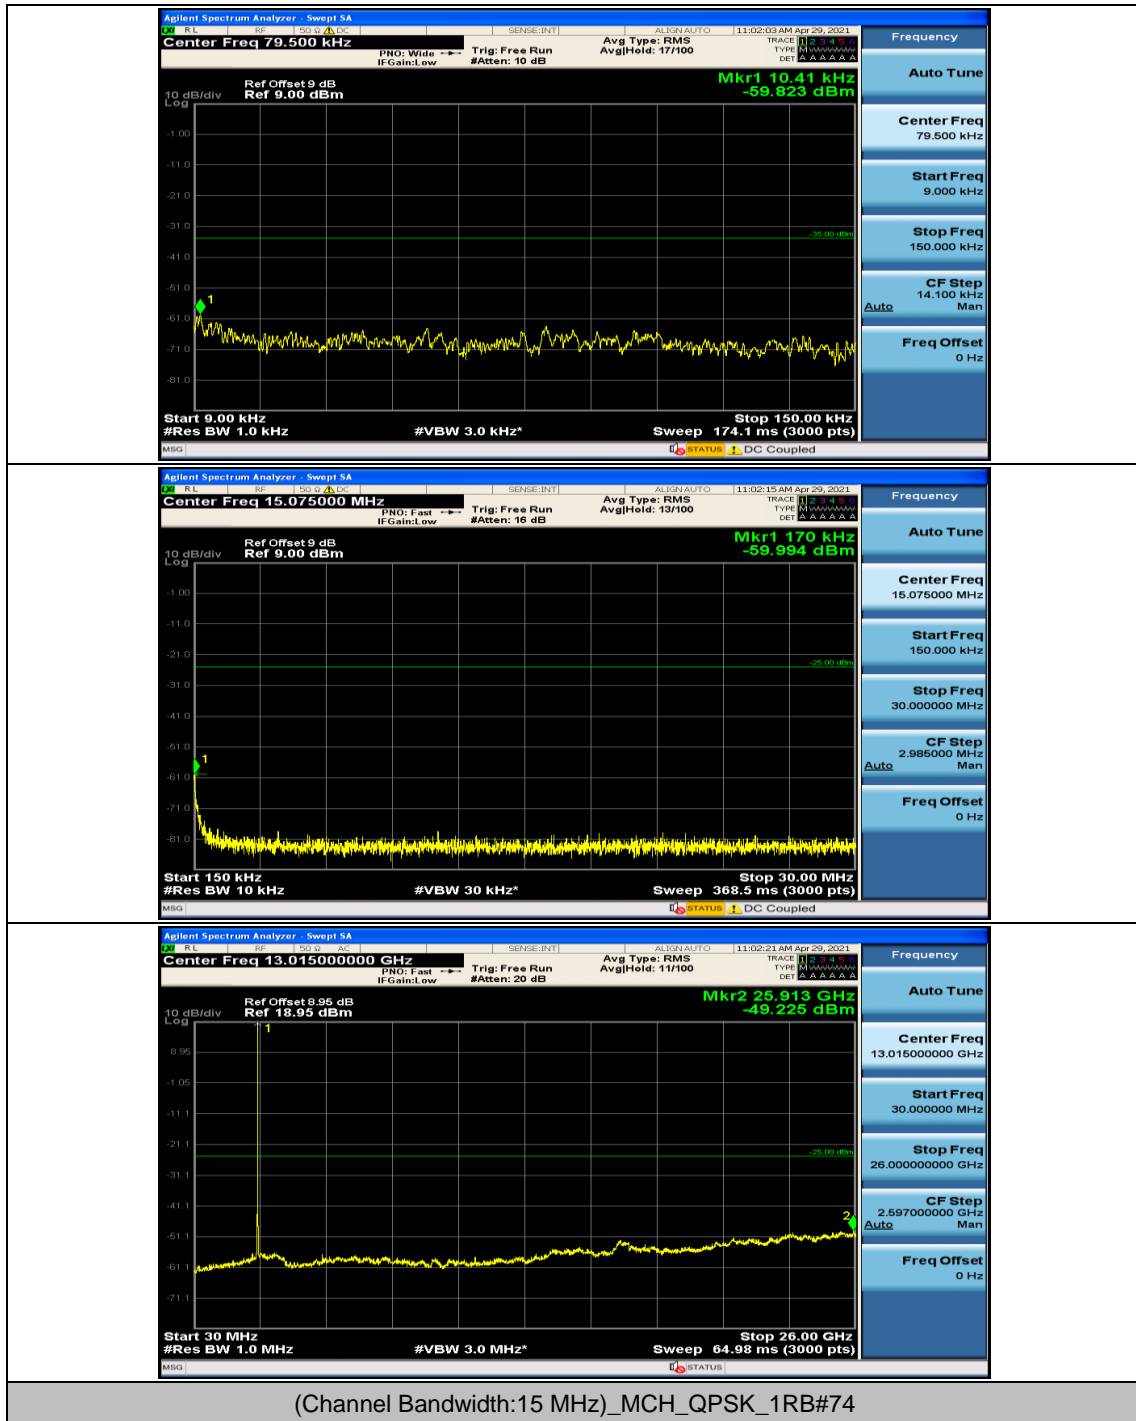

### Channel Bandwidth: 15 MHz

(Channel Bandwidth:15 MHz)\_MCH\_16QAM\_1RB#0

(Channel Bandwidth:15 MHz)\_MCH\_16QAM\_1RB#37