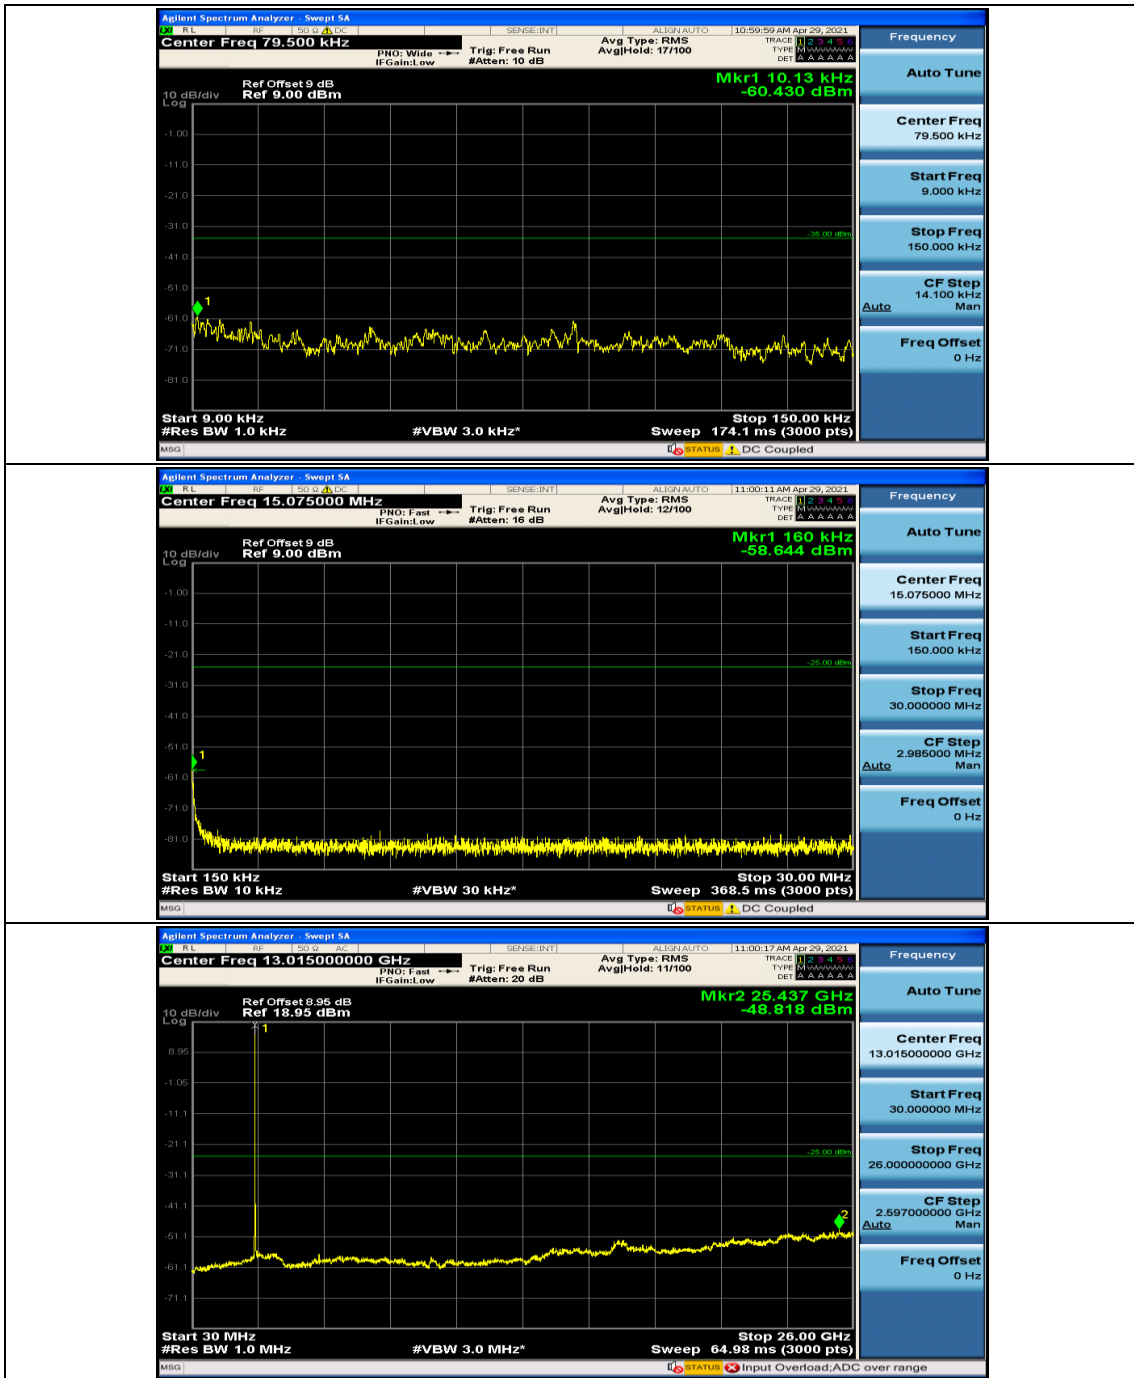

### Channel Bandwidth: 15 MHz

(Channel Bandwidth:15 MHz)\_MCH\_16QAM\_1RB#0

(Channel Bandwidth:15 MHz)\_MCH\_16QAM\_1RB#37