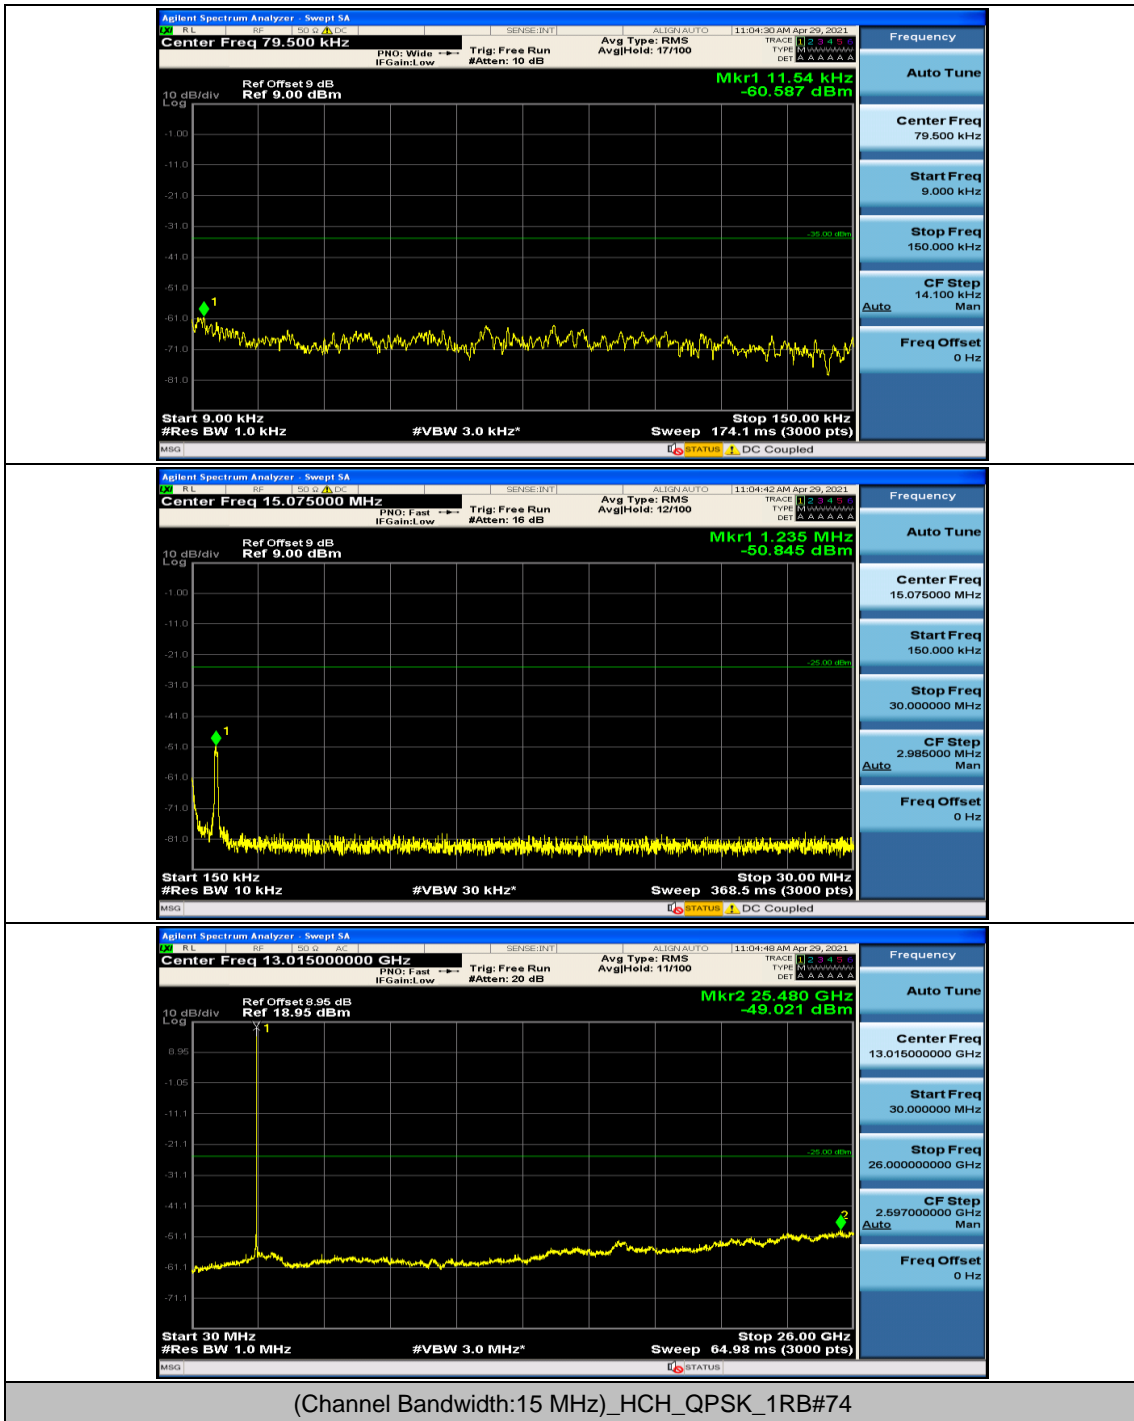

### Channel Bandwidth: 15 MHz

(Channel Bandwidth:15 MHz)\_MCH\_16QAM\_1RB#0

(Channel Bandwidth:15 MHz)\_MCH\_16QAM\_1RB#37