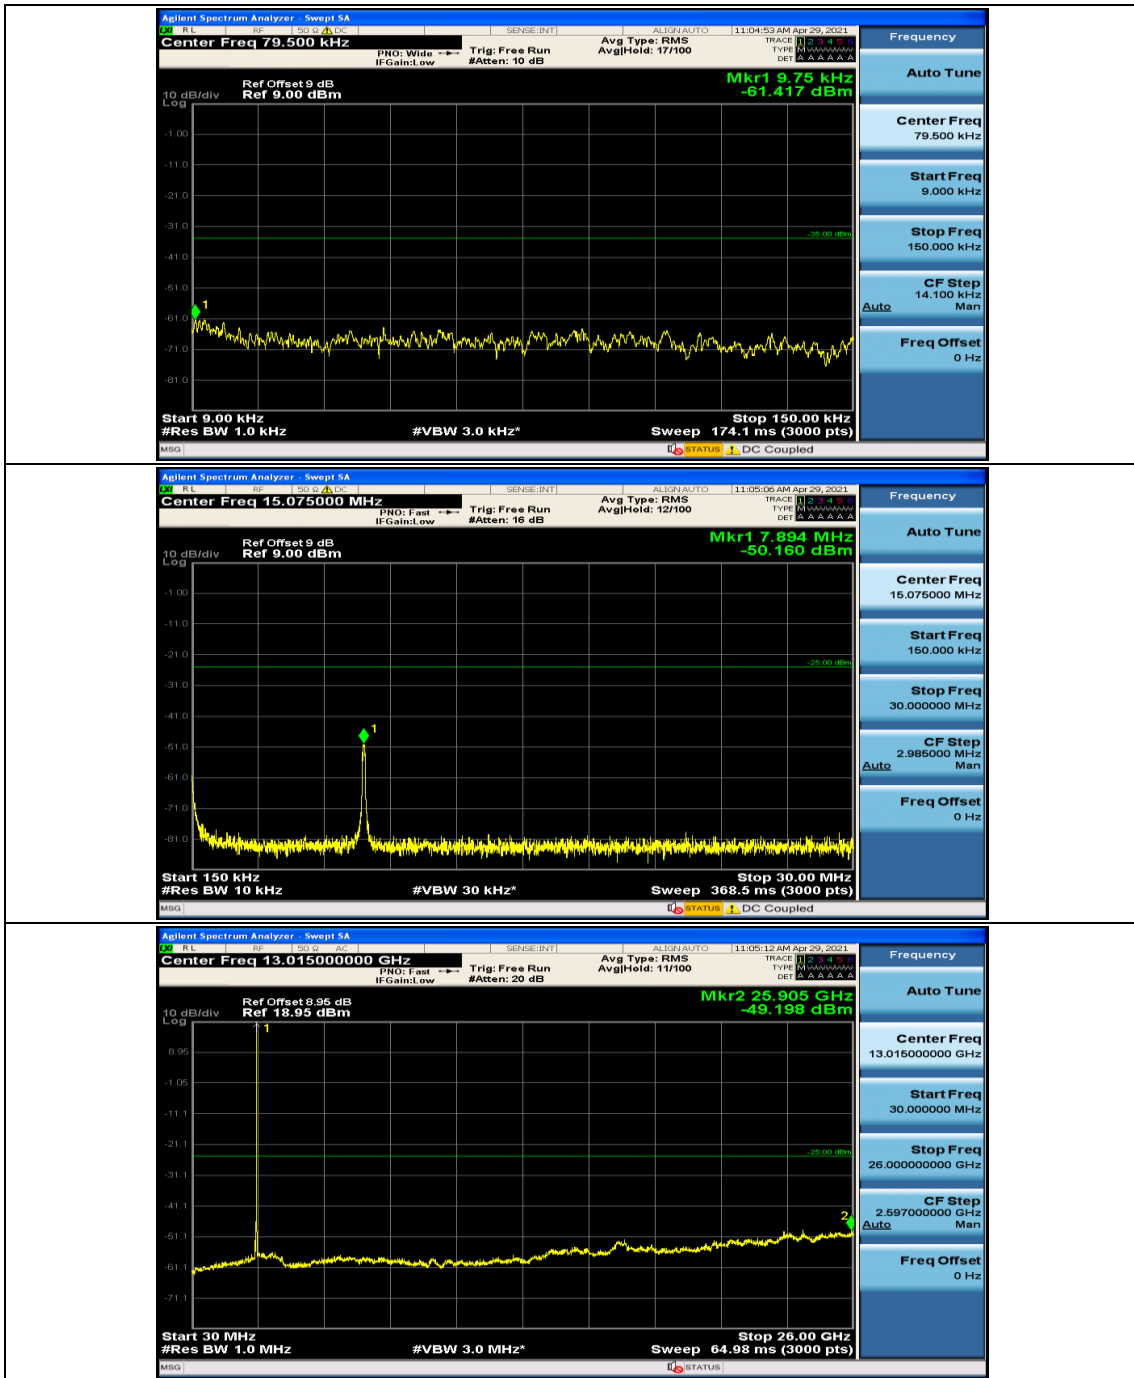

### Channel Bandwidth: 15 MHz

(Channel Bandwidth:15 MHz)\_MCH\_16QAM\_1RB#0

(Channel Bandwidth:15 MHz)\_MCH\_16QAM\_1RB#37