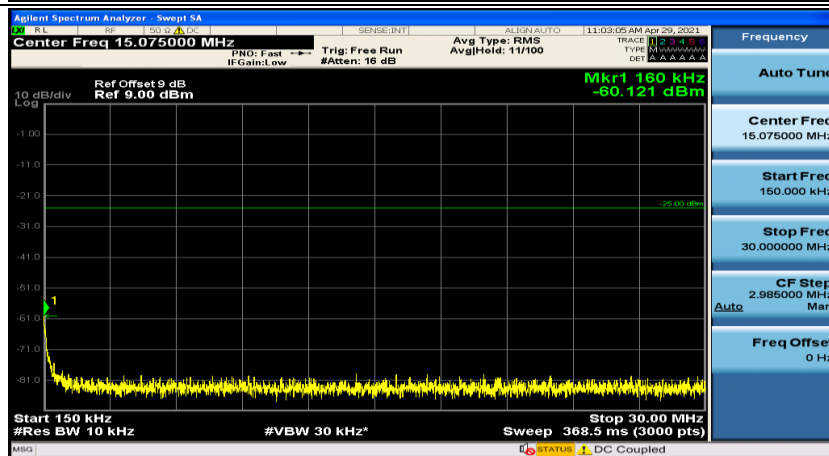

### Channel Bandwidth: 15 MHz

(Channel Bandwidth:15 MHz)\_MCH\_16QAM\_1RB#0

(Channel Bandwidth:15 MHz)\_MCH\_16QAM\_1RB#37