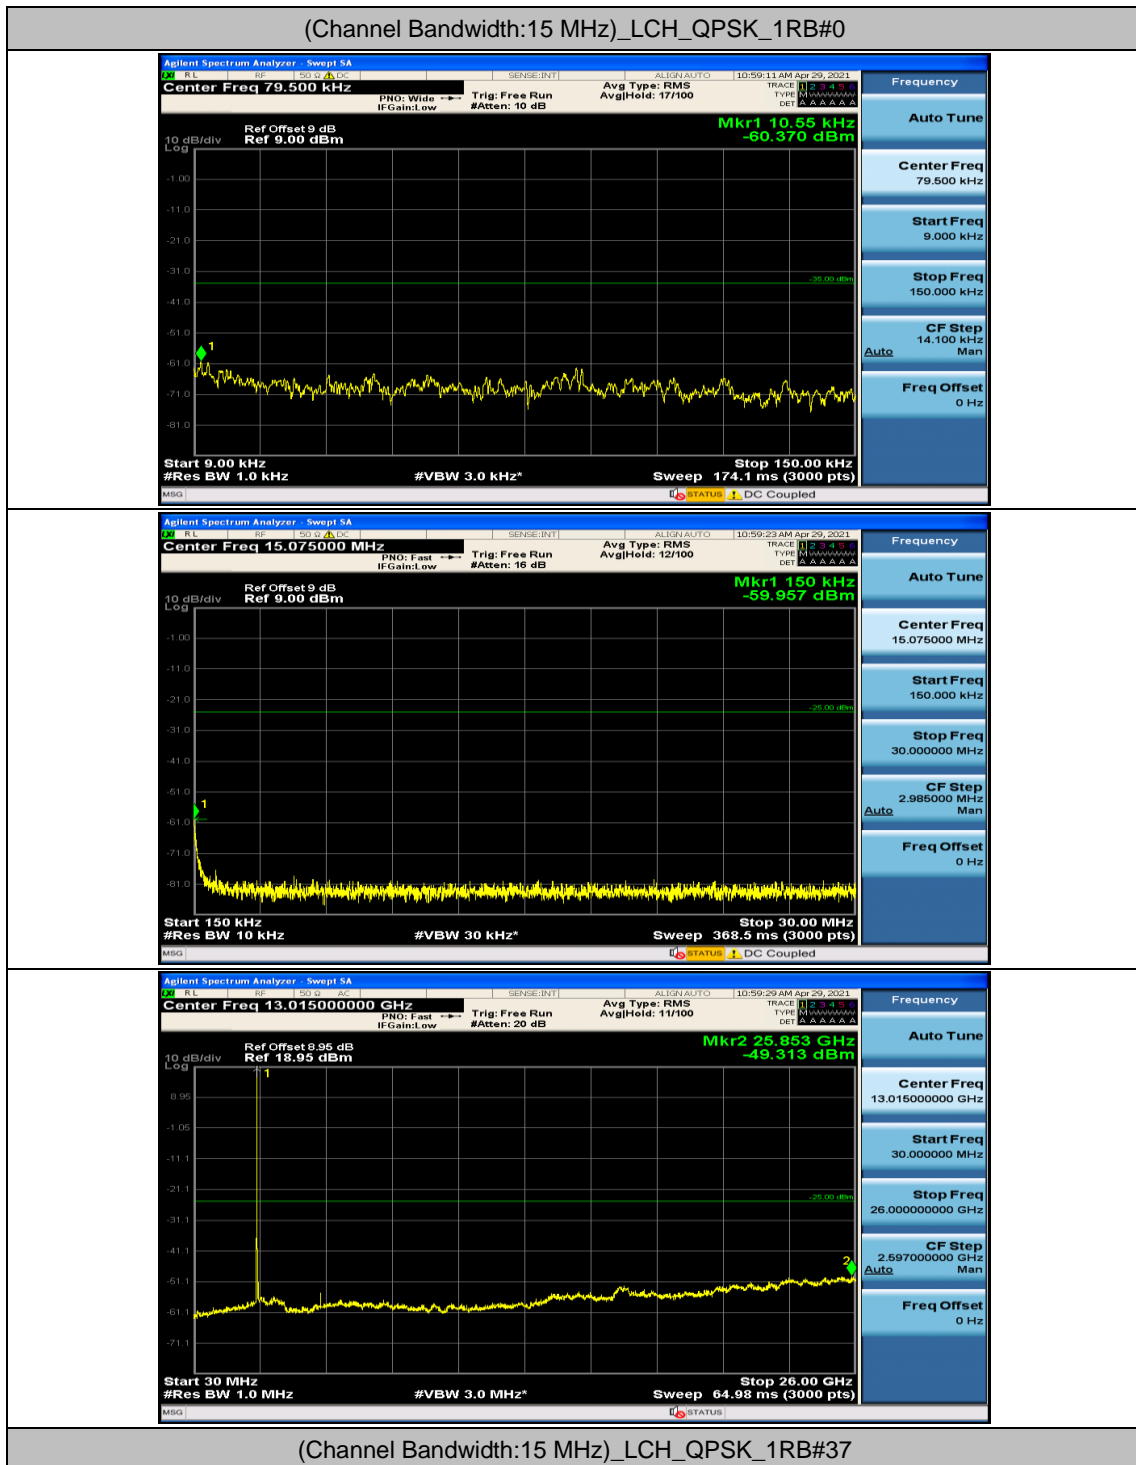

### Channel Bandwidth: 15 MHz

(Channel Bandwidth:15 MHz)\_MCH\_16QAM\_1RB#0

(Channel Bandwidth:15 MHz)\_MCH\_16QAM\_1RB#37