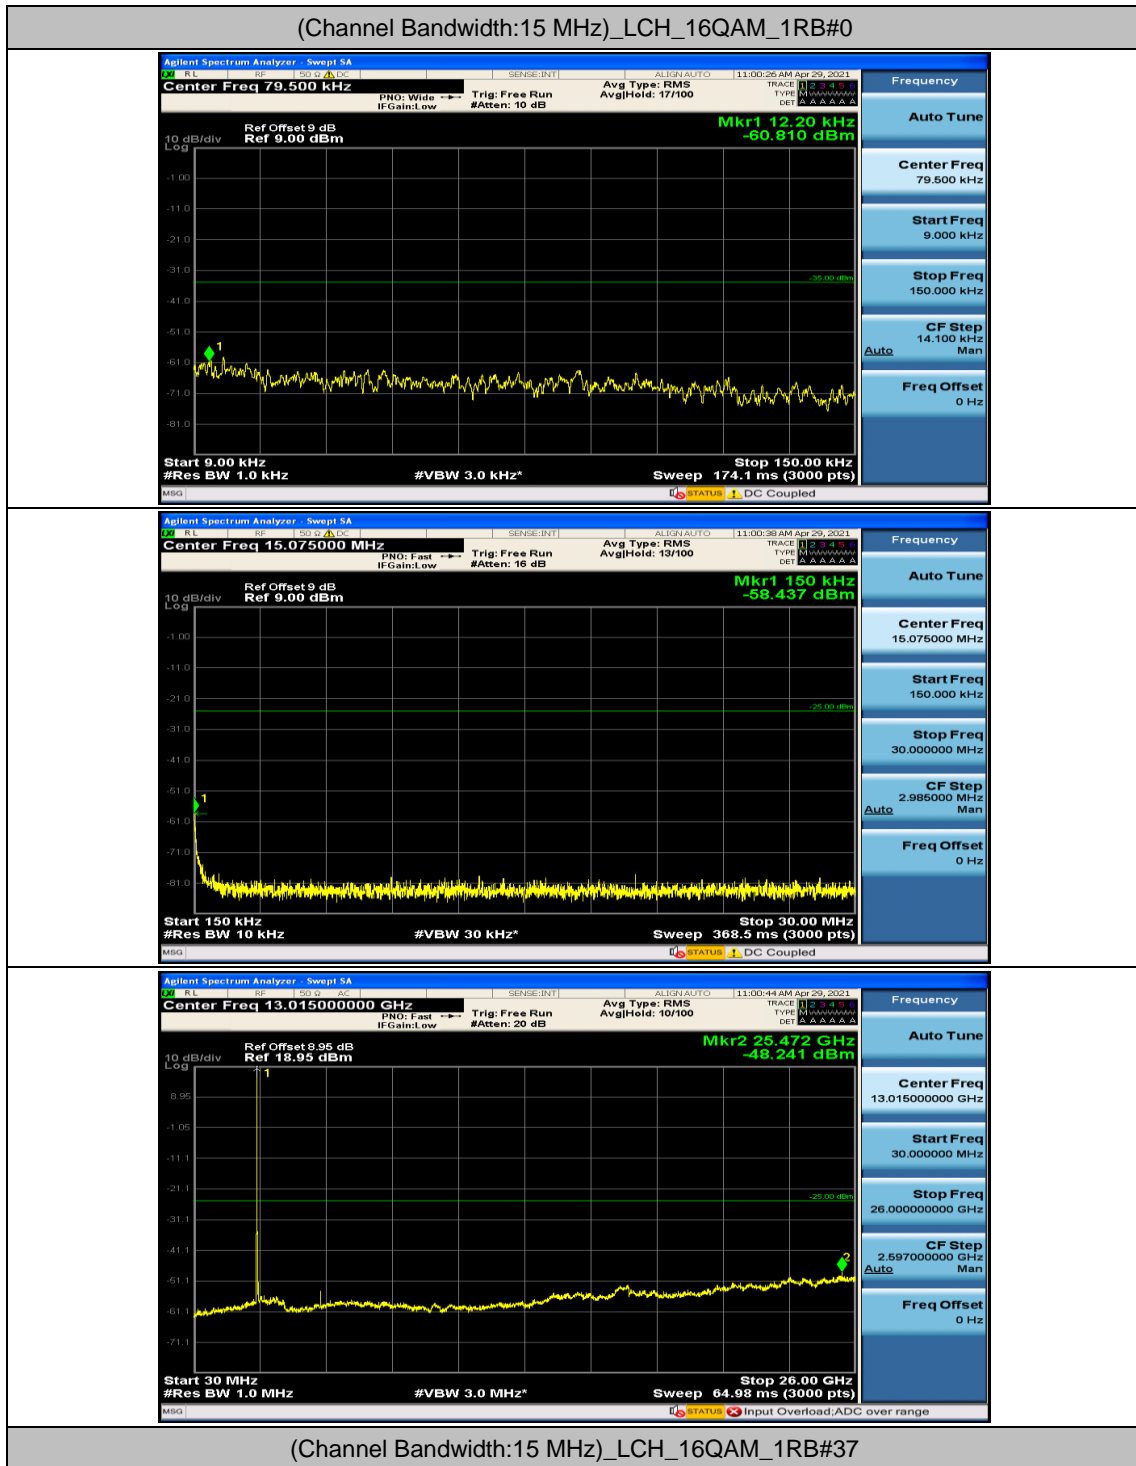

### Channel Bandwidth: 15 MHz

(Channel Bandwidth:15 MHz)\_MCH\_16QAM\_1RB#0

(Channel Bandwidth:15 MHz)\_MCH\_16QAM\_1RB#37