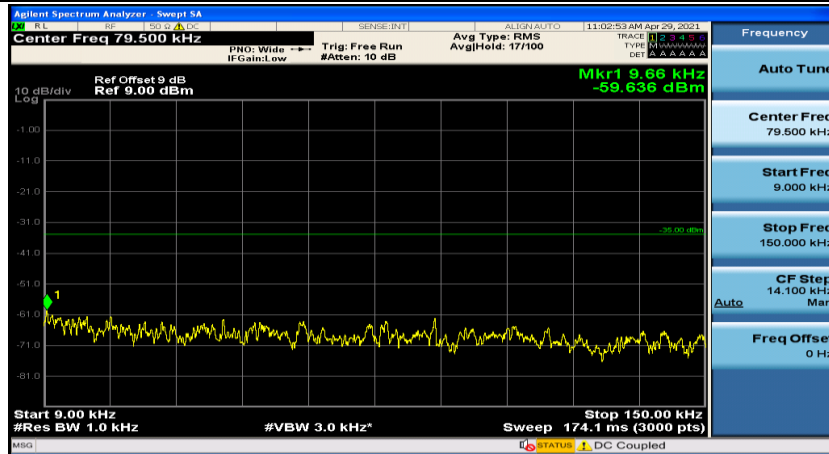

### Channel Bandwidth: 15 MHz

(Channel Bandwidth:15 MHz)\_MCH\_16QAM\_1RB#0

(Channel Bandwidth:15 MHz)\_MCH\_16QAM\_1RB#37