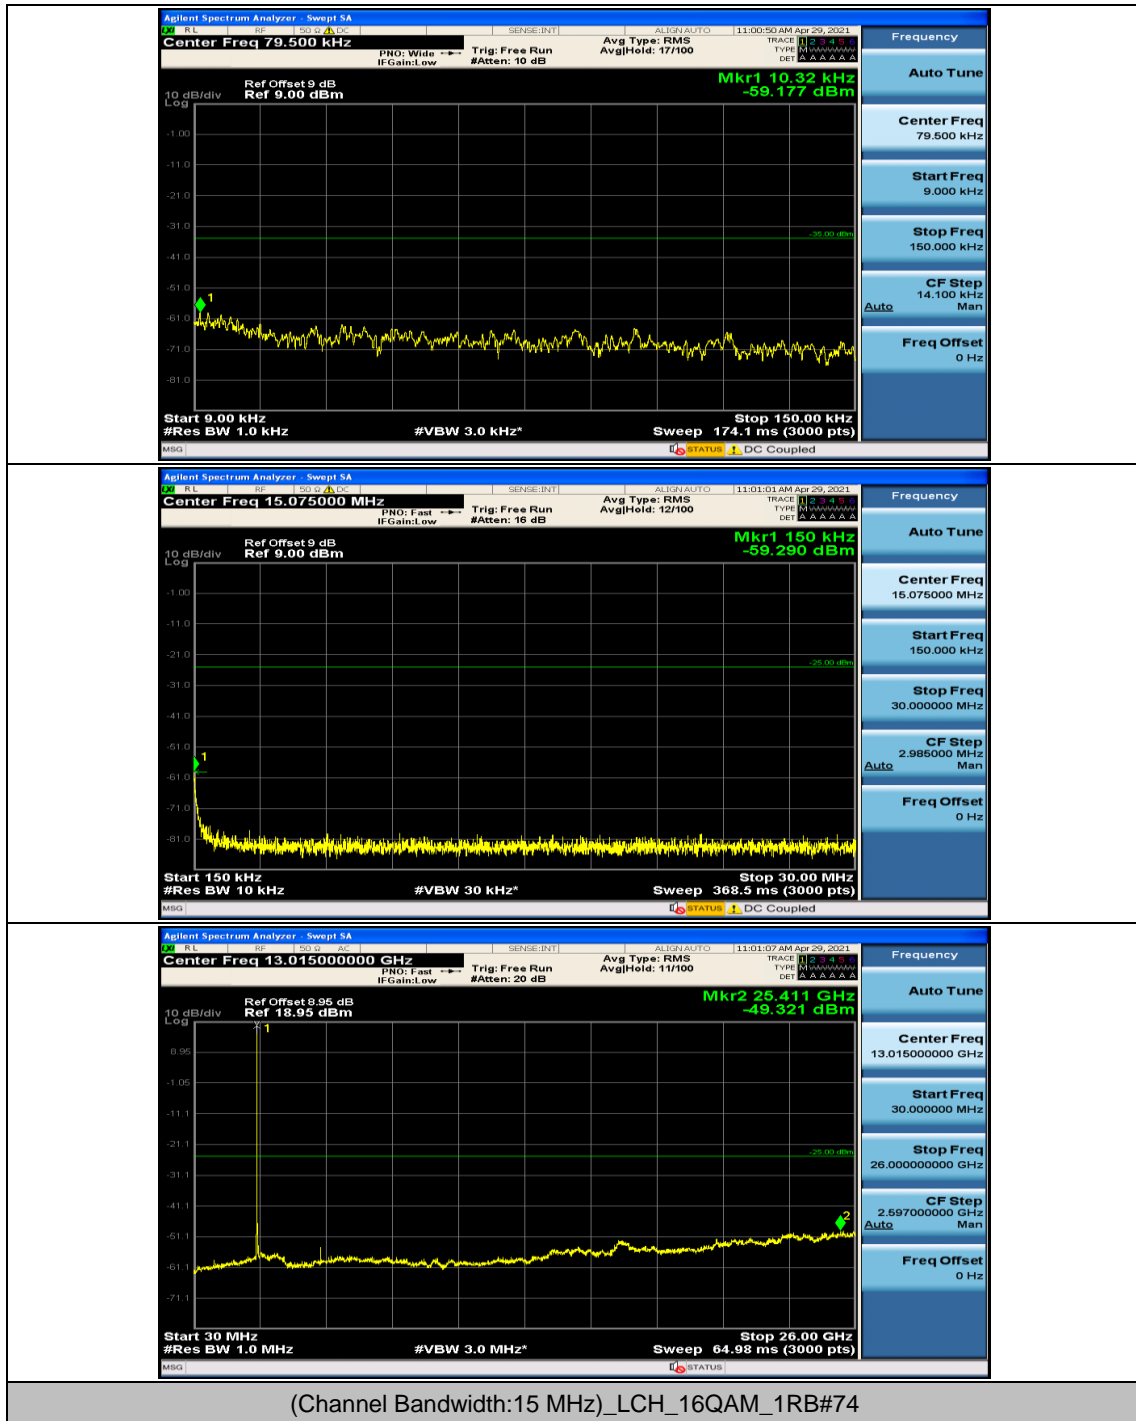

### Channel Bandwidth: 15 MHz

(Channel Bandwidth:15 MHz)\_MCH\_16QAM\_1RB#0

(Channel Bandwidth:15 MHz)\_MCH\_16QAM\_1RB#37