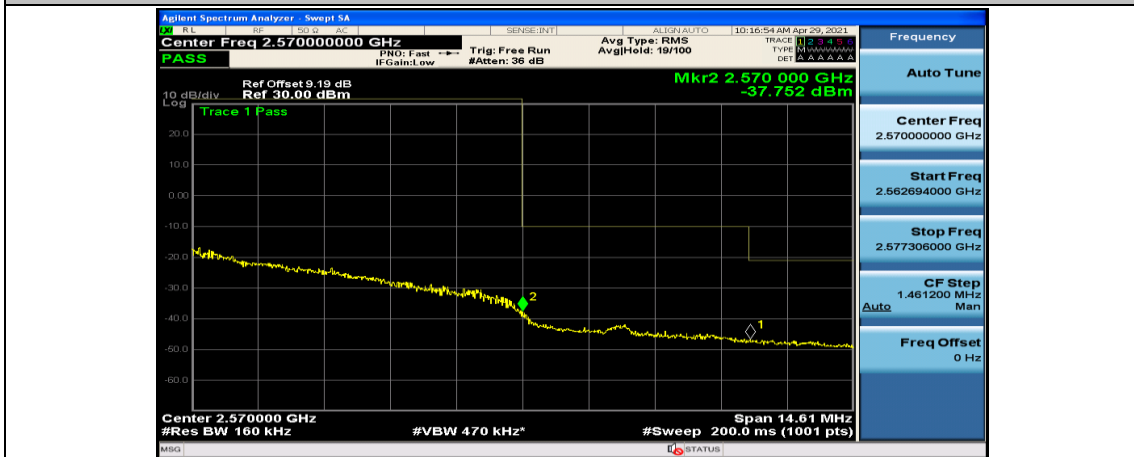

(Channel Bandwidth:15 MHz)_HCH_16QAM_1RB#74

(Channel Bandwidth:15 MHz)_HCH_16QAM_37RB#0

(Channel Bandwidth:15 MHz)_HCH_16QAM_37RB#18

(Channel Bandwidth:15 MHz)_HCH_16QAM_37RB#38

(Channel Bandwidth:15 MHz)_HCH_16QAM_75RB#0

Channel Bandwidth: 20 MHz

(Channel Bandwidth:20 MHz)_LCH_QPSK_50RB#25

(Channel Bandwidth:20 MHz)_LCH_QPSK_50RB#50

(Channel Bandwidth:20 MHz)_LCH_QPSK_100RB#0

(Channel Bandwidth:20 MHz)_HCH_QPSK_1RB#0

(Channel Bandwidth:20 MHz)_HCH_QPSK_1RB#49