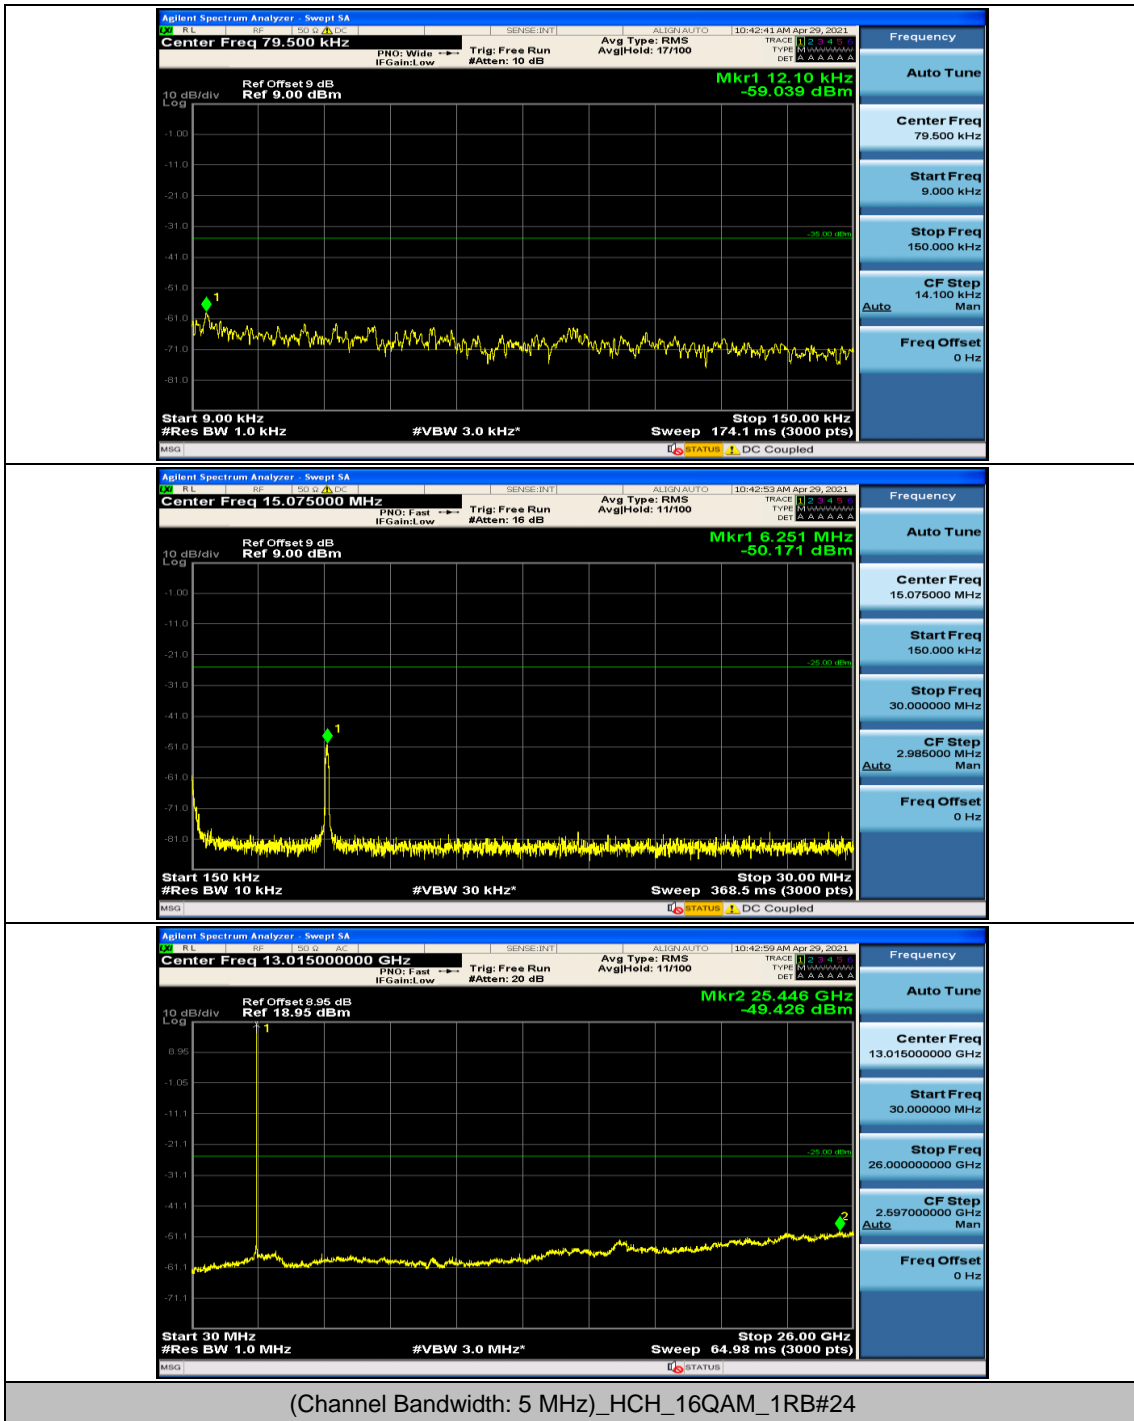

(Channel Bandwidth:20 MHz)_HCH_16QAM_50RB#0

(Channel Bandwidth:20 MHz)_HCH_16QAM_50RB#25

(Channel Bandwidth:20 MHz)_HCH_16QAM_50RB#50

(Channel Bandwidth:20 MHz)_HCH_16QAM_100RB#0

Appendix E: Conducted Spurious Emission

Test Graphs

Channel Bandwidth: 5 MHz

Channel Bandwidth: 10 MHz