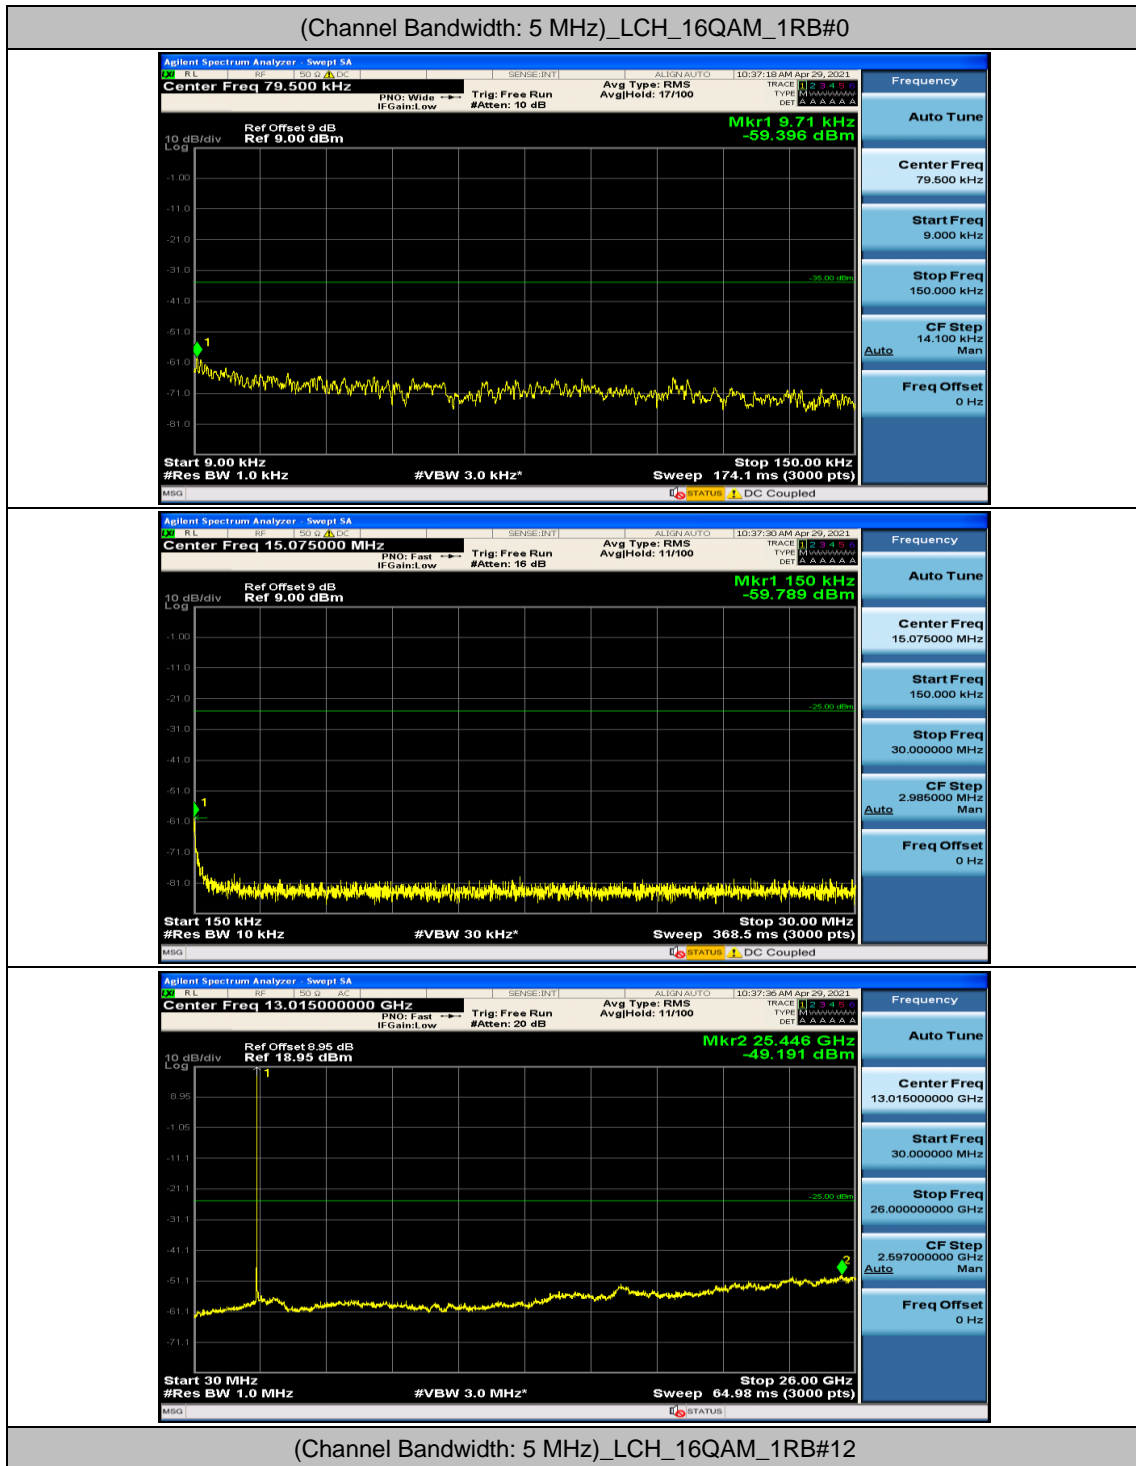

(Channel Bandwidth:20 MHz)_HCH_16QAM_50RB#0

(Channel Bandwidth:20 MHz)_HCH_16QAM_50RB#25

(Channel Bandwidth:20 MHz)_HCH_16QAM_50RB#50

(Channel Bandwidth:20 MHz)_HCH_16QAM_100RB#0

Appendix E: Conducted Spurious Emission

Test Graphs

Channel Bandwidth: 5 MHz

Channel Bandwidth: 10 MHz