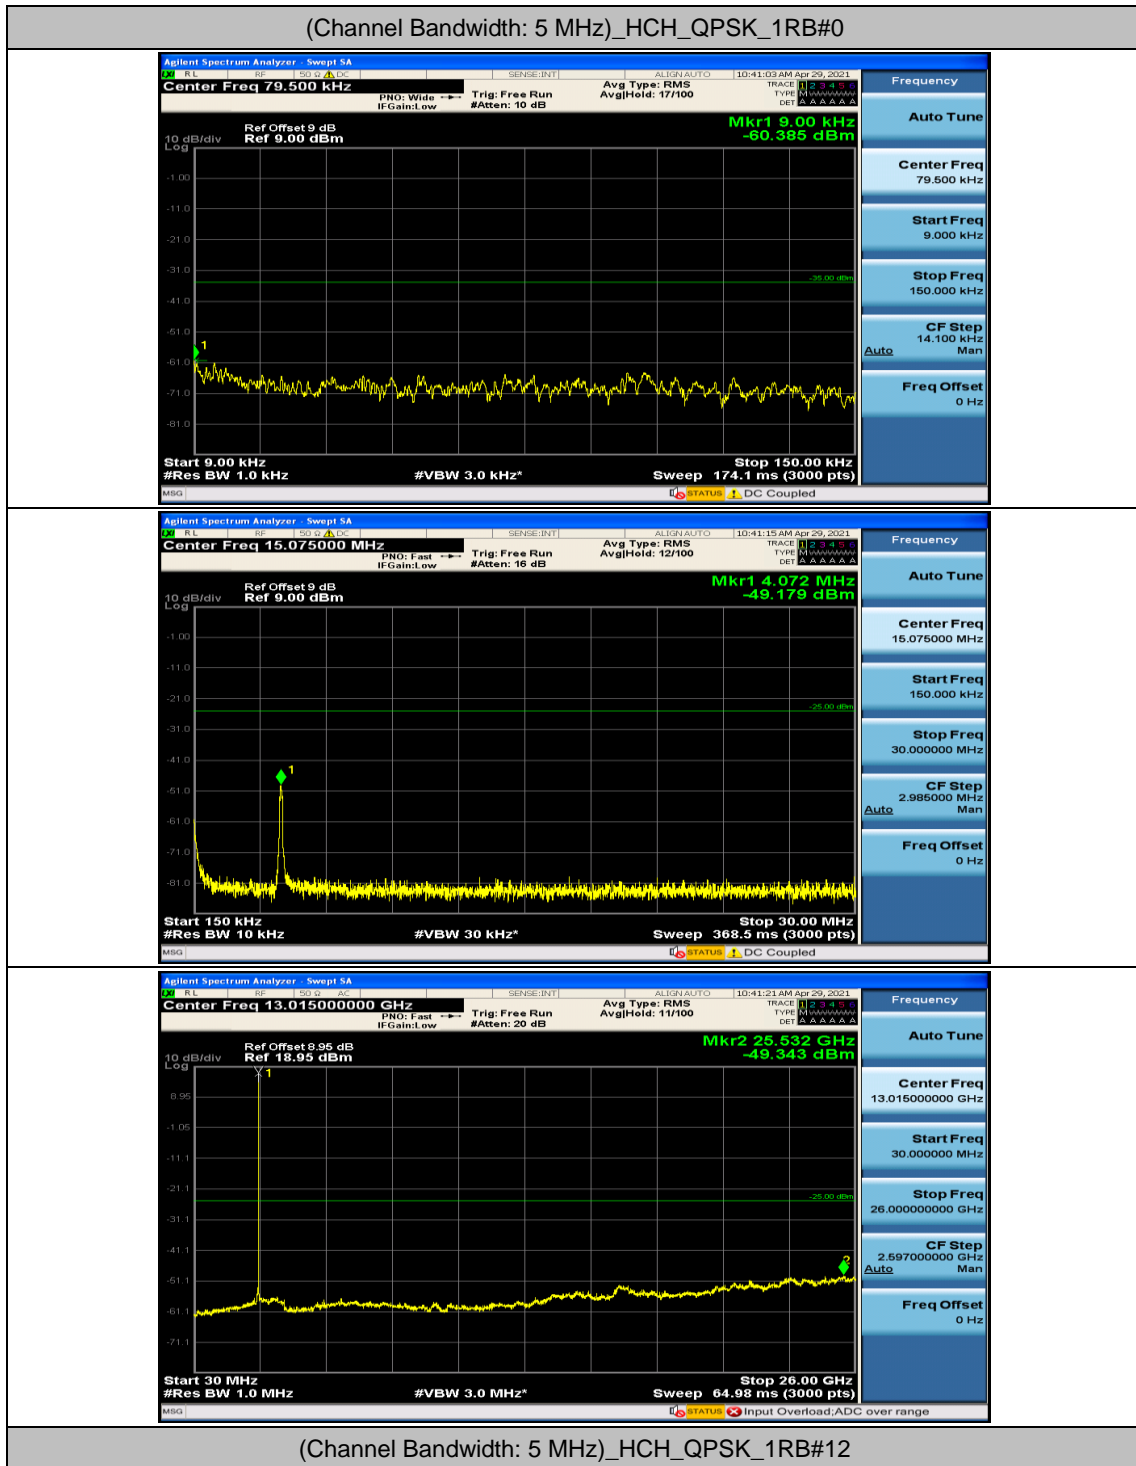

(Channel Bandwidth:20 MHz)_HCH_16QAM_50RB#0

(Channel Bandwidth:20 MHz)_HCH_16QAM_50RB#25

(Channel Bandwidth:20 MHz)_HCH_16QAM_50RB#50

(Channel Bandwidth:20 MHz)_HCH_16QAM_100RB#0

Appendix E: Conducted Spurious Emission

Test Graphs

Channel Bandwidth: 5 MHz

Channel Bandwidth: 10 MHz