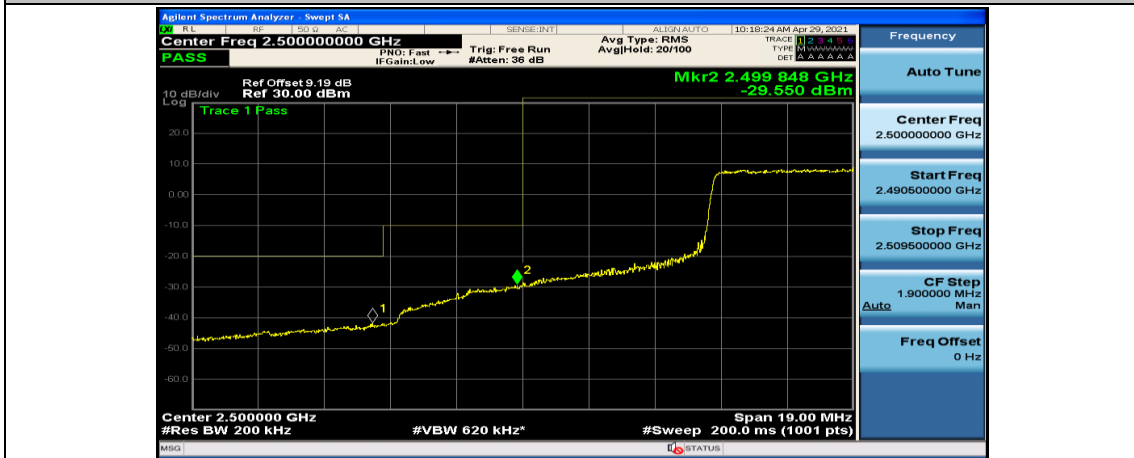

(Channel Bandwidth:15 MHz)_HCH_16QAM_1RB#74

(Channel Bandwidth:15 MHz)_HCH_16QAM_37RB#0

(Channel Bandwidth:15 MHz)_HCH_16QAM_37RB#18

(Channel Bandwidth:15 MHz)_HCH_16QAM_37RB#38

(Channel Bandwidth:15 MHz)_HCH_16QAM_75RB#0

Channel Bandwidth: 20 MHz

(Channel Bandwidth:20 MHz)_LCH_QPSK_50RB#25

(Channel Bandwidth:20 MHz)_LCH_QPSK_50RB#50

(Channel Bandwidth:20 MHz)_LCH_QPSK_100RB#0

(Channel Bandwidth:20 MHz)_HCH_QPSK_1RB#0

(Channel Bandwidth:20 MHz)_HCH_QPSK_1RB#49