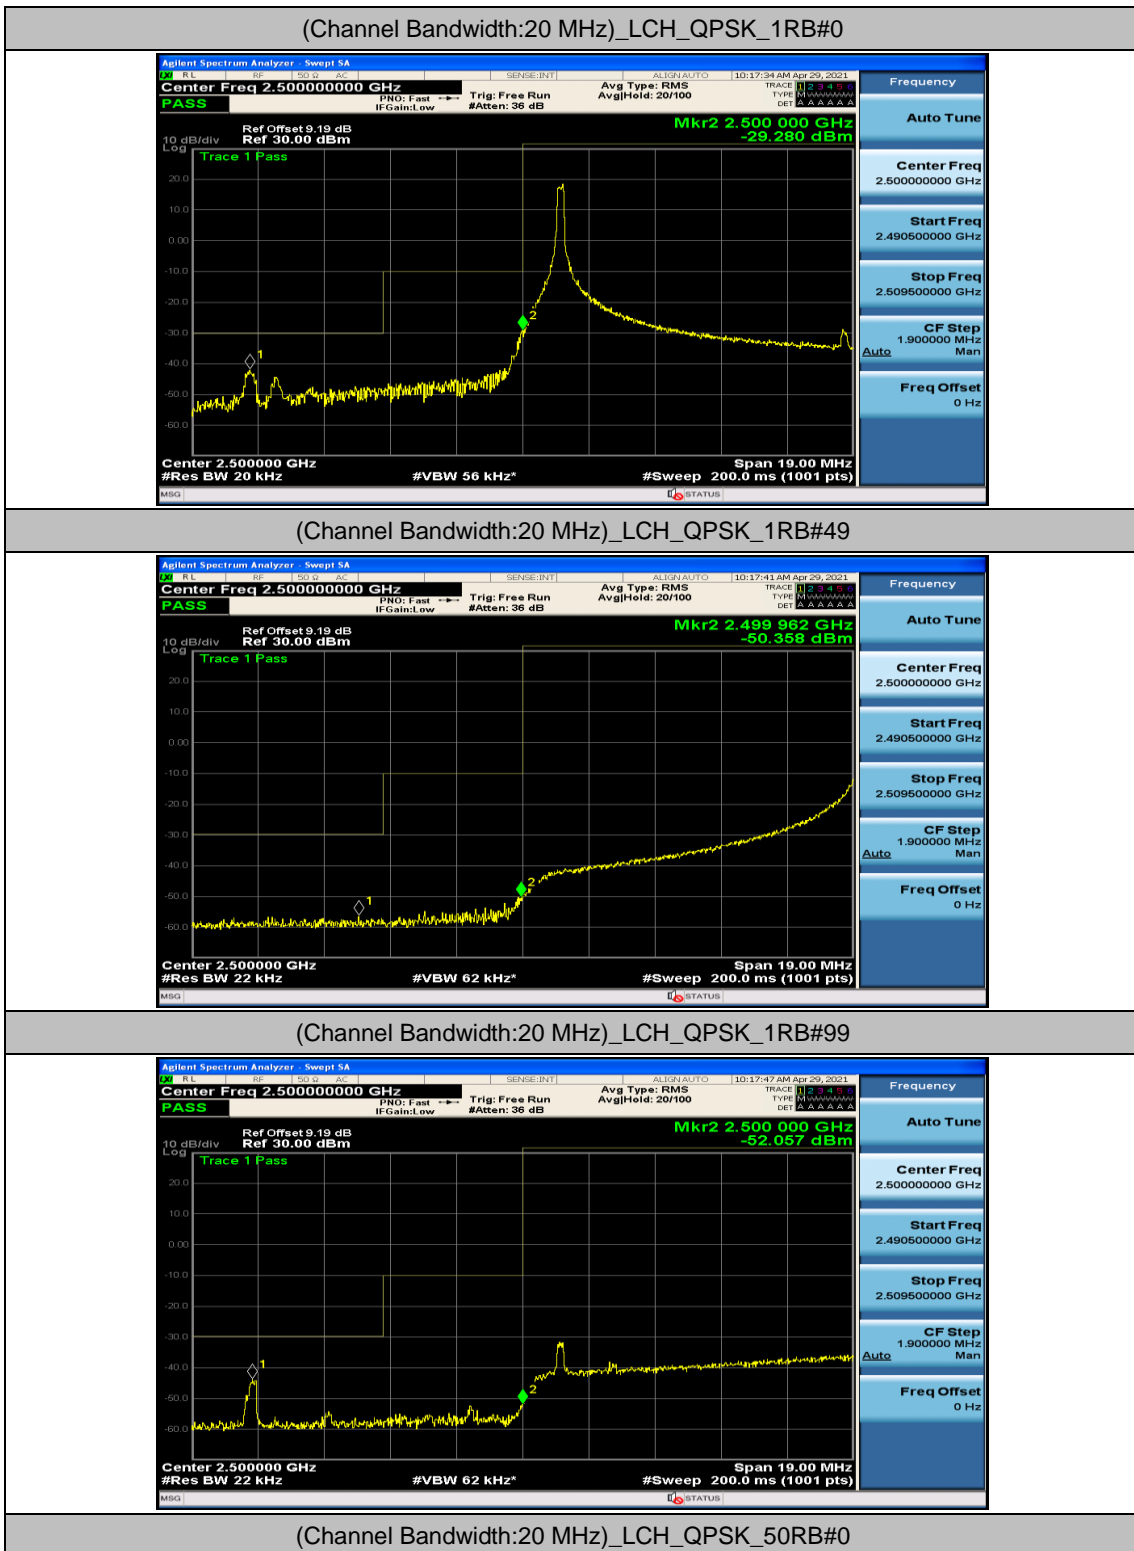

(Channel Bandwidth:15 MHz)_HCH_16QAM_1RB#74

(Channel Bandwidth:15 MHz)_HCH_16QAM_37RB#0

(Channel Bandwidth:15 MHz)_HCH_16QAM_37RB#18

(Channel Bandwidth:15 MHz)_HCH_16QAM_37RB#38

(Channel Bandwidth:15 MHz)_HCH_16QAM_75RB#0

Channel Bandwidth: 20 MHz

(Channel Bandwidth:20 MHz)_LCH_QPSK_50RB#25

(Channel Bandwidth:20 MHz)_LCH_QPSK_50RB#50

(Channel Bandwidth:20 MHz)_LCH_QPSK_100RB#0

(Channel Bandwidth:20 MHz)_HCH_QPSK_1RB#0

(Channel Bandwidth:20 MHz)_HCH_QPSK_1RB#49

(Channel Bandwidth:20 MHz)_HCH_QPSK_1RB#99

(Channel Bandwidth:20 MHz)_HCH_QPSK_50RB#0

(Channel Bandwidth:20 MHz)_HCH_QPSK_50RB#25

(Channel Bandwidth:20 MHz)_HCH_QPSK_50RB#50

(Channel Bandwidth:20 MHz)_HCH_QPSK_100RB#0