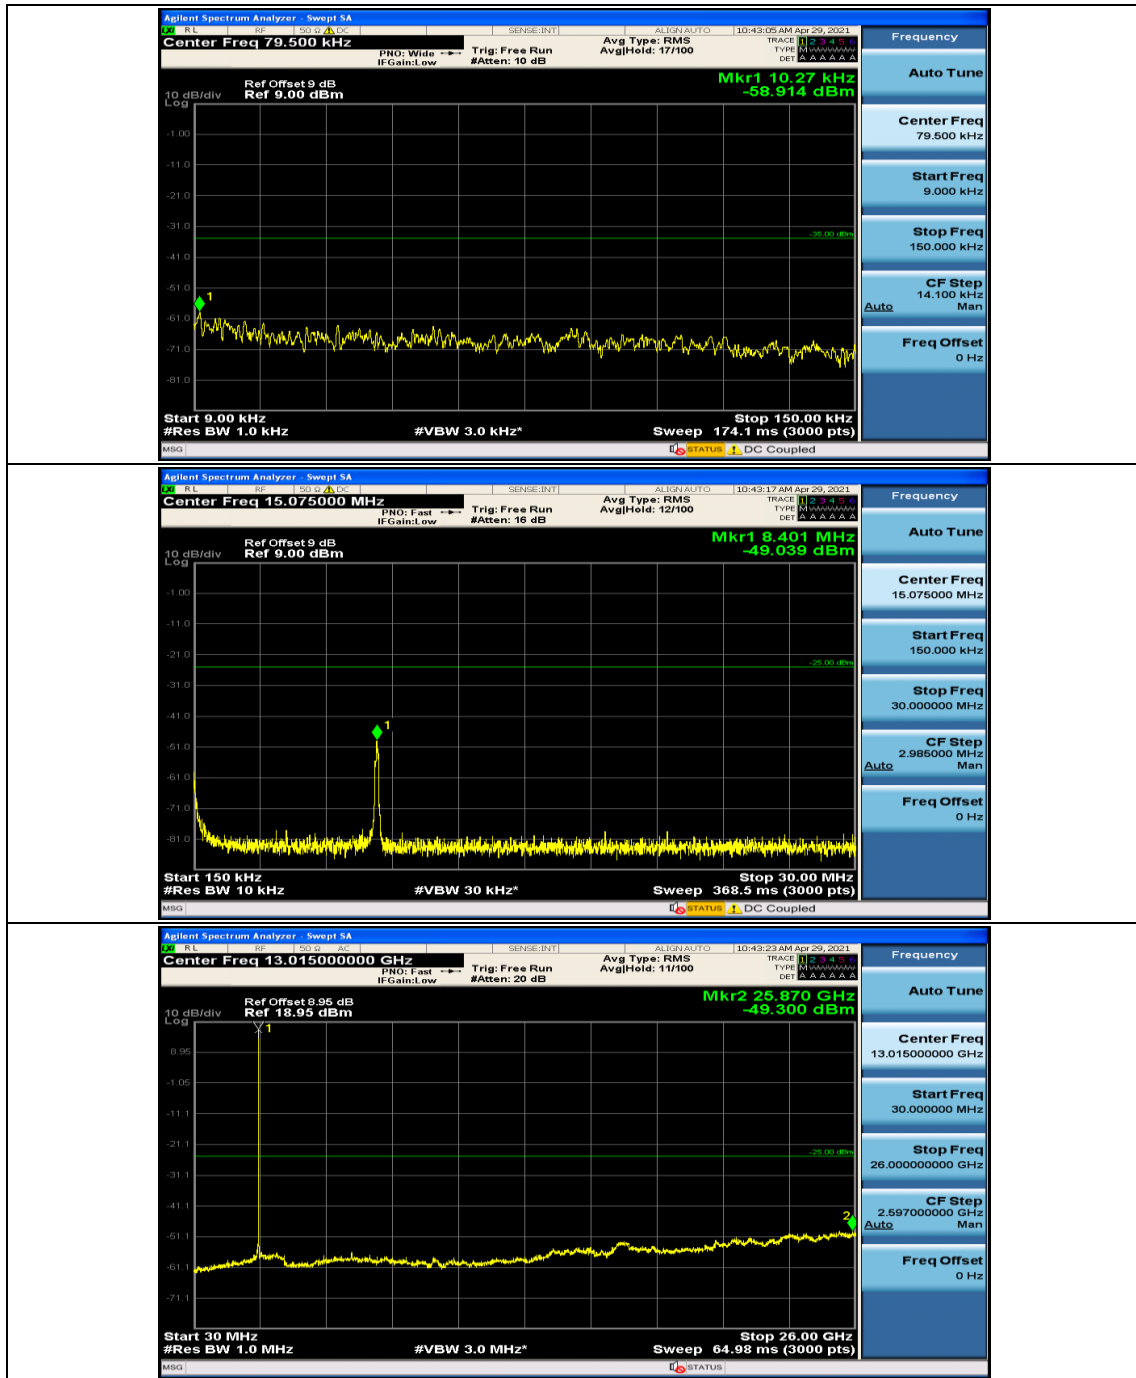

(Channel Bandwidth:20 MHz)_HCH_16QAM_50RB#0

(Channel Bandwidth:20 MHz)_HCH_16QAM_50RB#25

(Channel Bandwidth:20 MHz)_HCH_16QAM_50RB#50

(Channel Bandwidth:20 MHz)_HCH_16QAM_100RB#0

Appendix E: Conducted Spurious Emission

Test Graphs

Channel Bandwidth: 5 MHz

Channel Bandwidth: 10 MHz