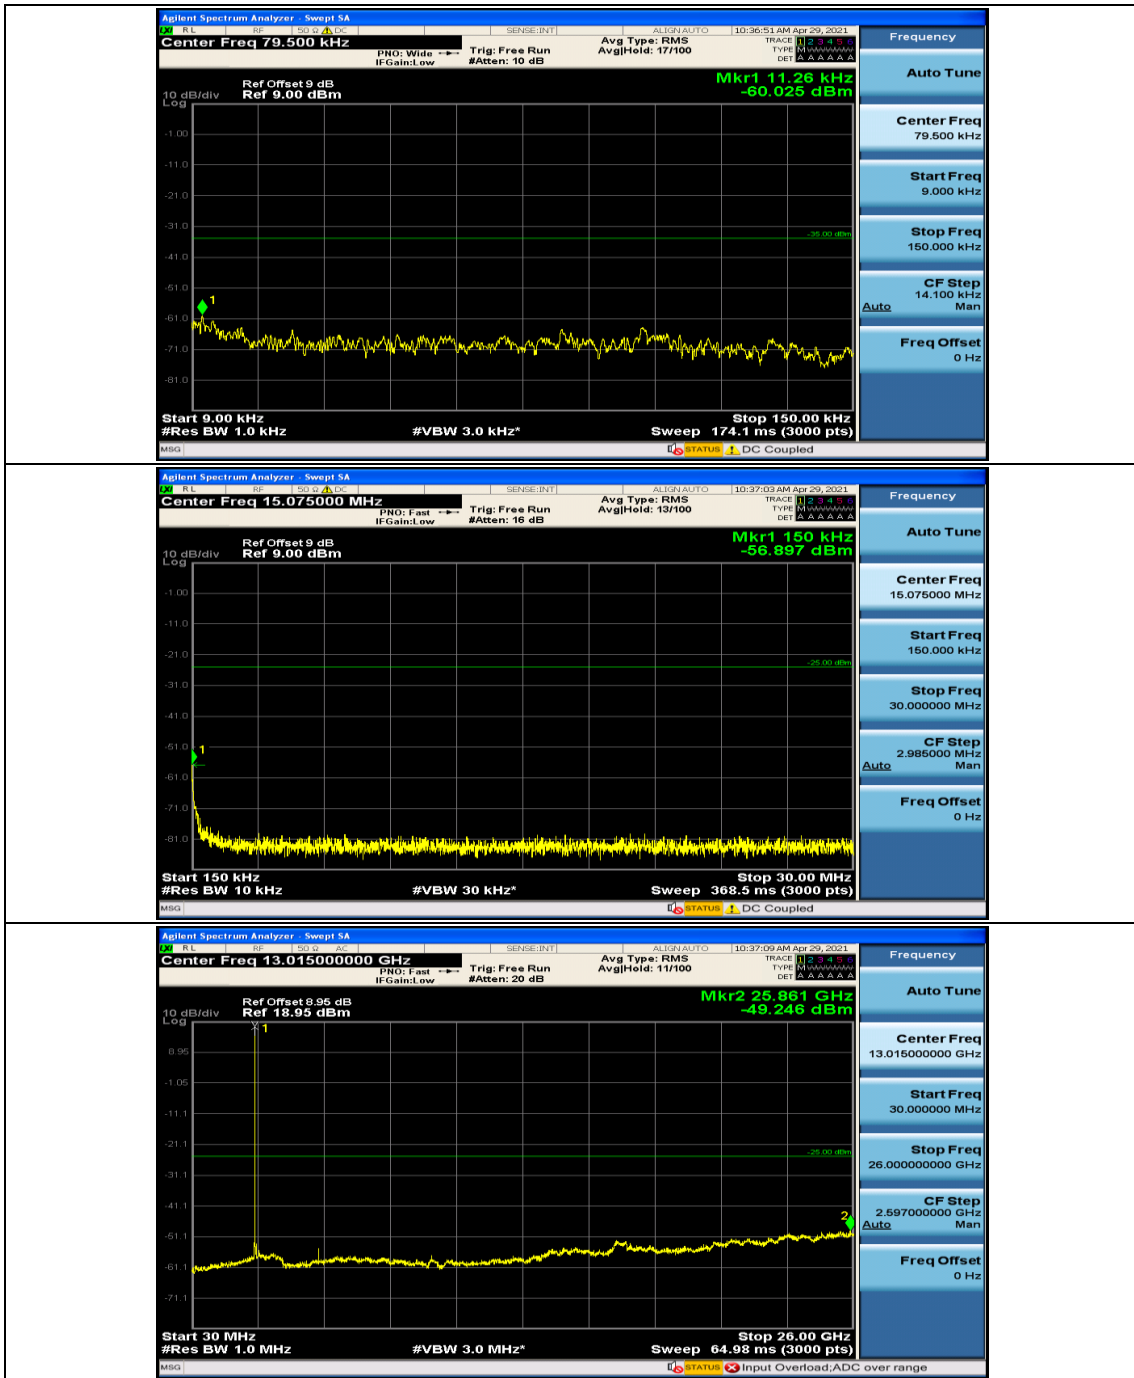

(Channel Bandwidth:20 MHz)_HCH_16QAM_50RB#0

(Channel Bandwidth:20 MHz)_HCH_16QAM_50RB#25

(Channel Bandwidth:20 MHz)_HCH_16QAM_50RB#50

(Channel Bandwidth:20 MHz)_HCH_16QAM_100RB#0

Appendix E: Conducted Spurious Emission

Test Graphs

Channel Bandwidth: 5 MHz

Channel Bandwidth: 10 MHz