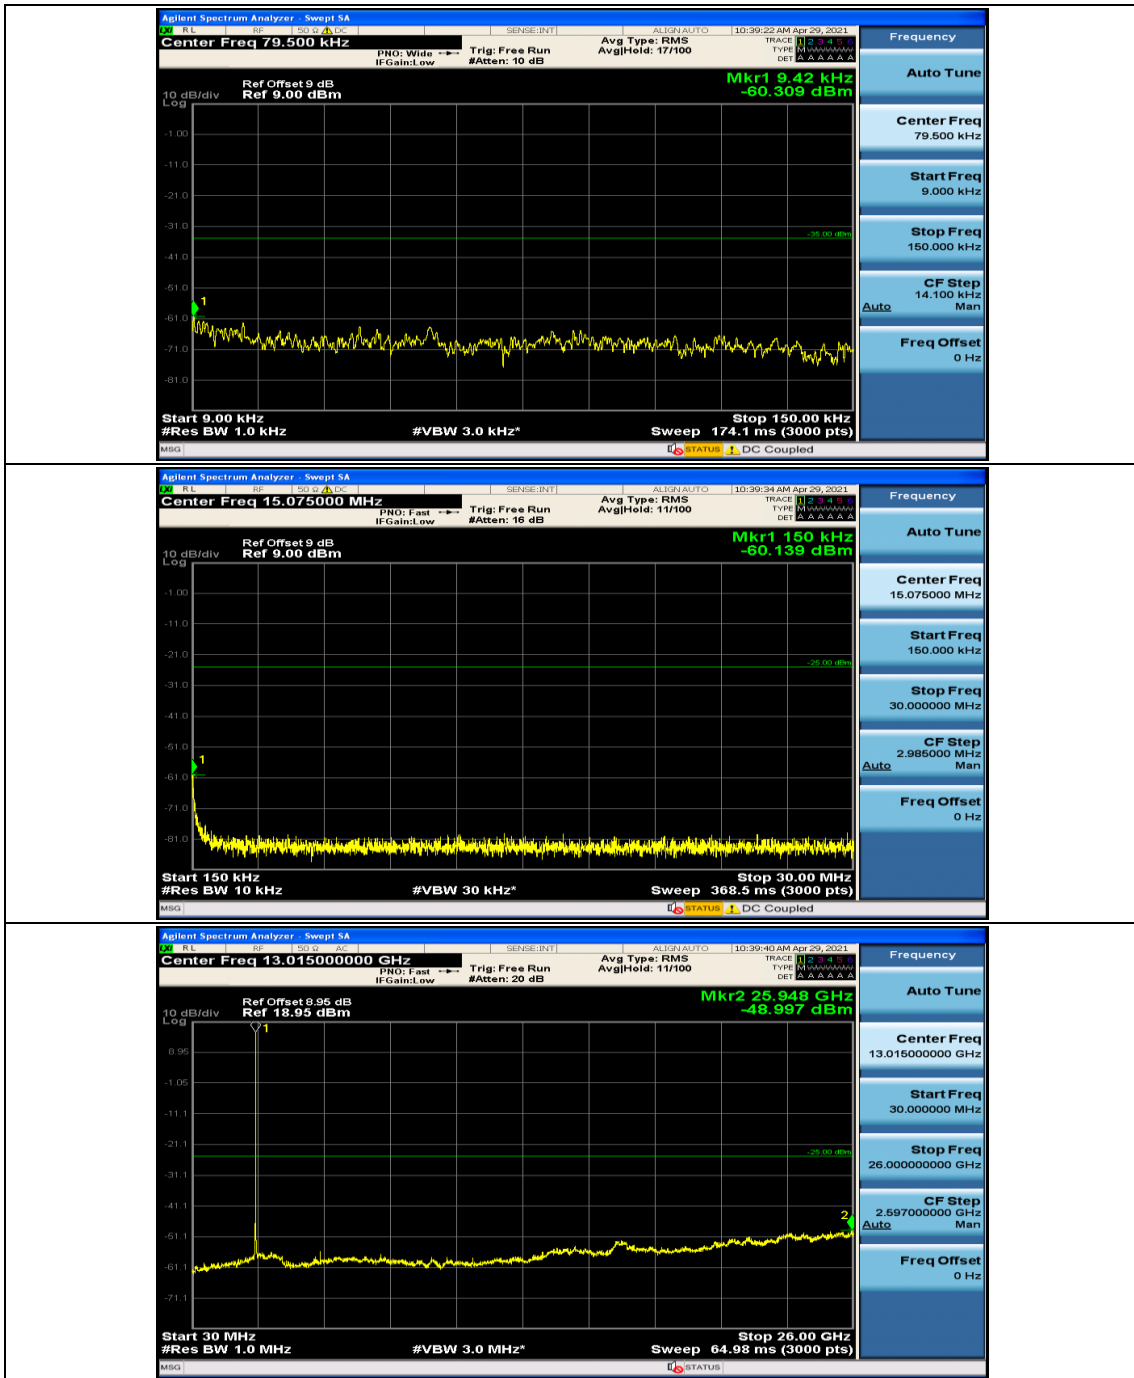

(Channel Bandwidth:20 MHz)_HCH_16QAM_50RB#0

(Channel Bandwidth:20 MHz)_HCH_16QAM_50RB#25

(Channel Bandwidth:20 MHz)_HCH_16QAM_50RB#50

(Channel Bandwidth:20 MHz)_HCH_16QAM_100RB#0

Appendix E: Conducted Spurious Emission

Test Graphs

Channel Bandwidth: 5 MHz

Channel Bandwidth: 10 MHz