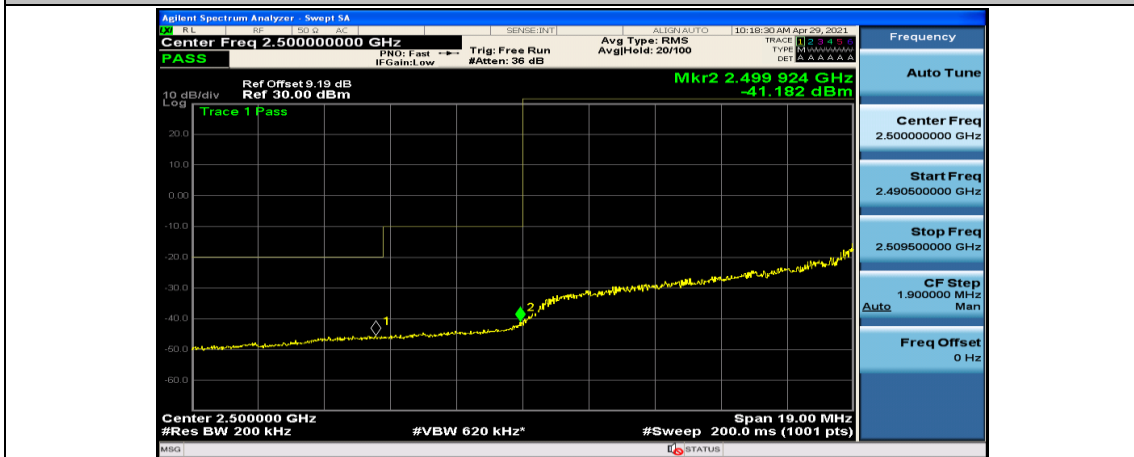

Channel Bandwidth: 20 MHz

(Channel Bandwidth:20 MHz)_LCH_QPSK_50RB#25

(Channel Bandwidth:20 MHz)_LCH_QPSK_50RB#50

(Channel Bandwidth:20 MHz)_LCH_QPSK_100RB#0

(Channel Bandwidth:20 MHz)_HCH_QPSK_1RB#0

(Channel Bandwidth:20 MHz)_HCH_QPSK_1RB#49