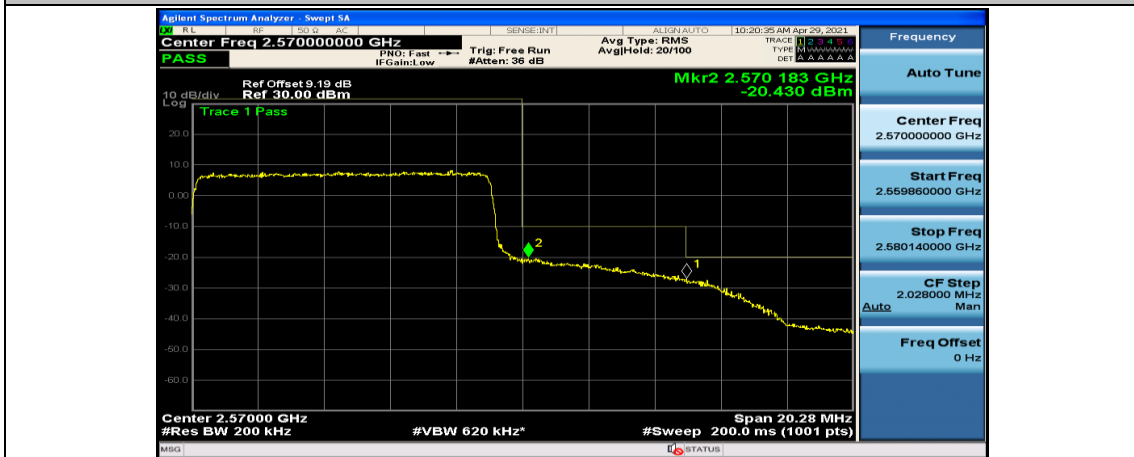

(Channel Bandwidth:20 MHz)_LCH_16QAM_50RB#50

(Channel Bandwidth:20 MHz)_LCH_16QAM_100RB#0

(Channel Bandwidth:20 MHz)_HCH_16QAM_1RB#0

(Channel Bandwidth:20 MHz)_HCH_16QAM_1RB#49

(Channel Bandwidth:20 MHz)_HCH_16QAM_1RB#99

(Channel Bandwidth:20 MHz)_HCH_16QAM_50RB#0

(Channel Bandwidth:20 MHz)_HCH_16QAM_50RB#25

(Channel Bandwidth:20 MHz)_HCH_16QAM_50RB#50

(Channel Bandwidth:20 MHz)_HCH_16QAM_100RB#0

Appendix E: Conducted Spurious Emission