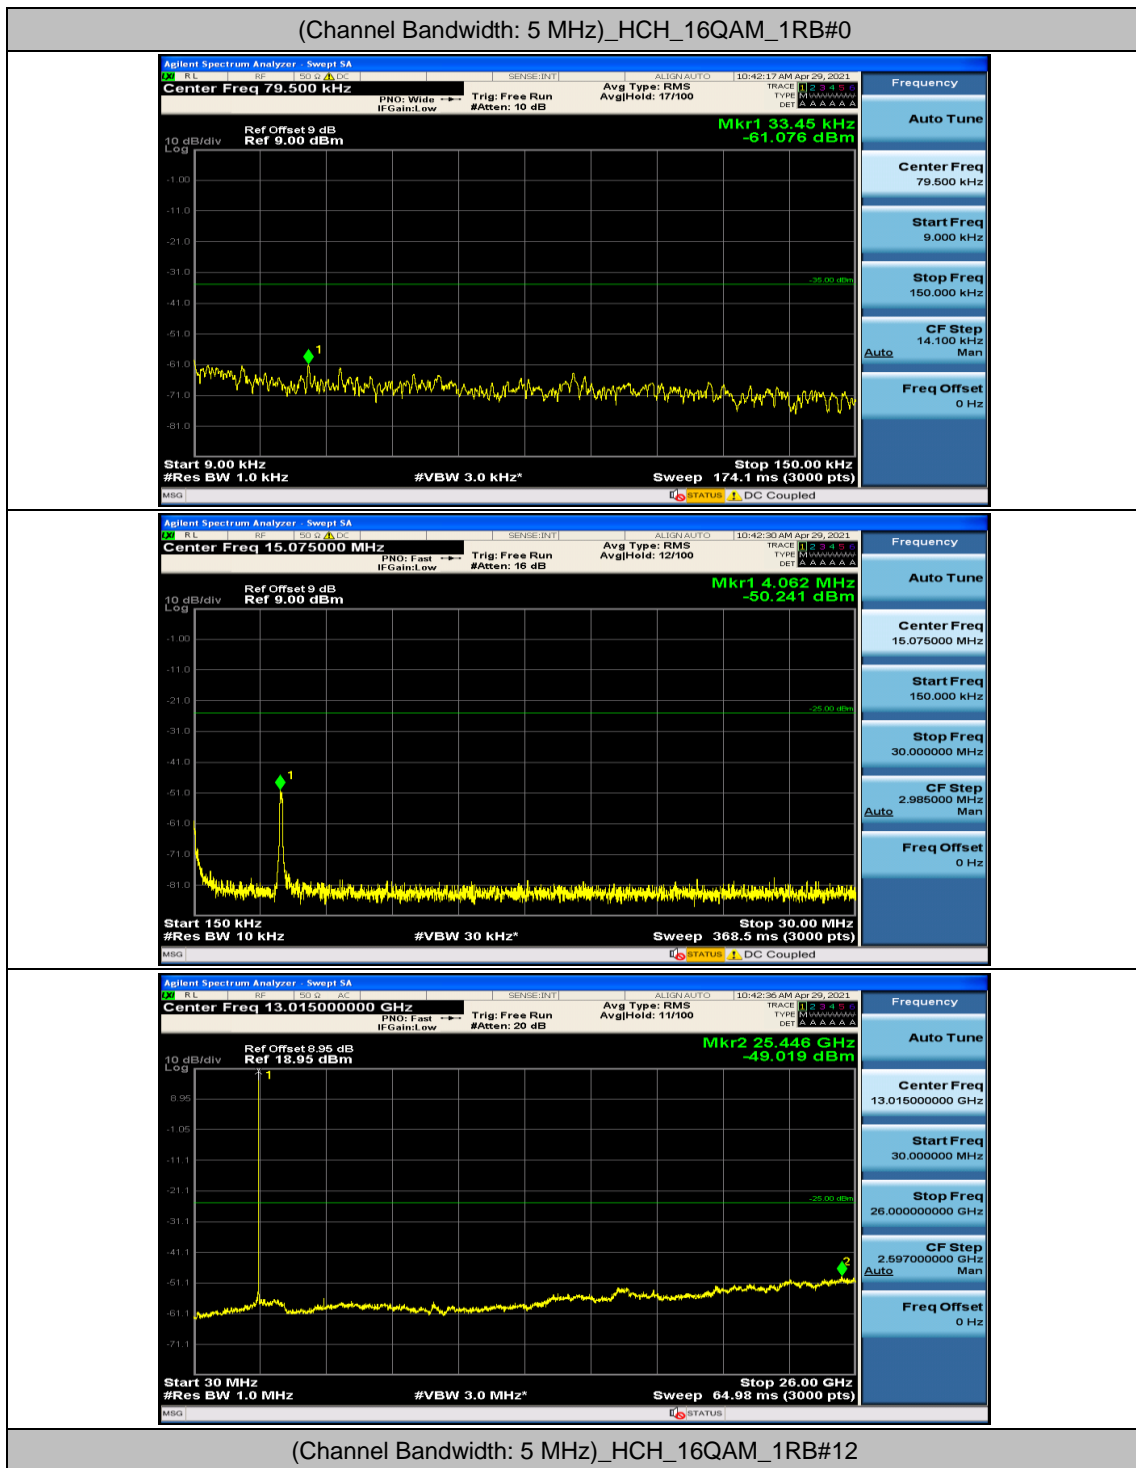

(Channel Bandwidth:20 MHz)_HCH_16QAM_50RB#0

(Channel Bandwidth:20 MHz)_HCH_16QAM_50RB#25

(Channel Bandwidth:20 MHz)_HCH_16QAM_50RB#50

(Channel Bandwidth:20 MHz)_HCH_16QAM_100RB#0

Appendix E: Conducted Spurious Emission

Test Graphs

Channel Bandwidth: 5 MHz

Channel Bandwidth: 10 MHz