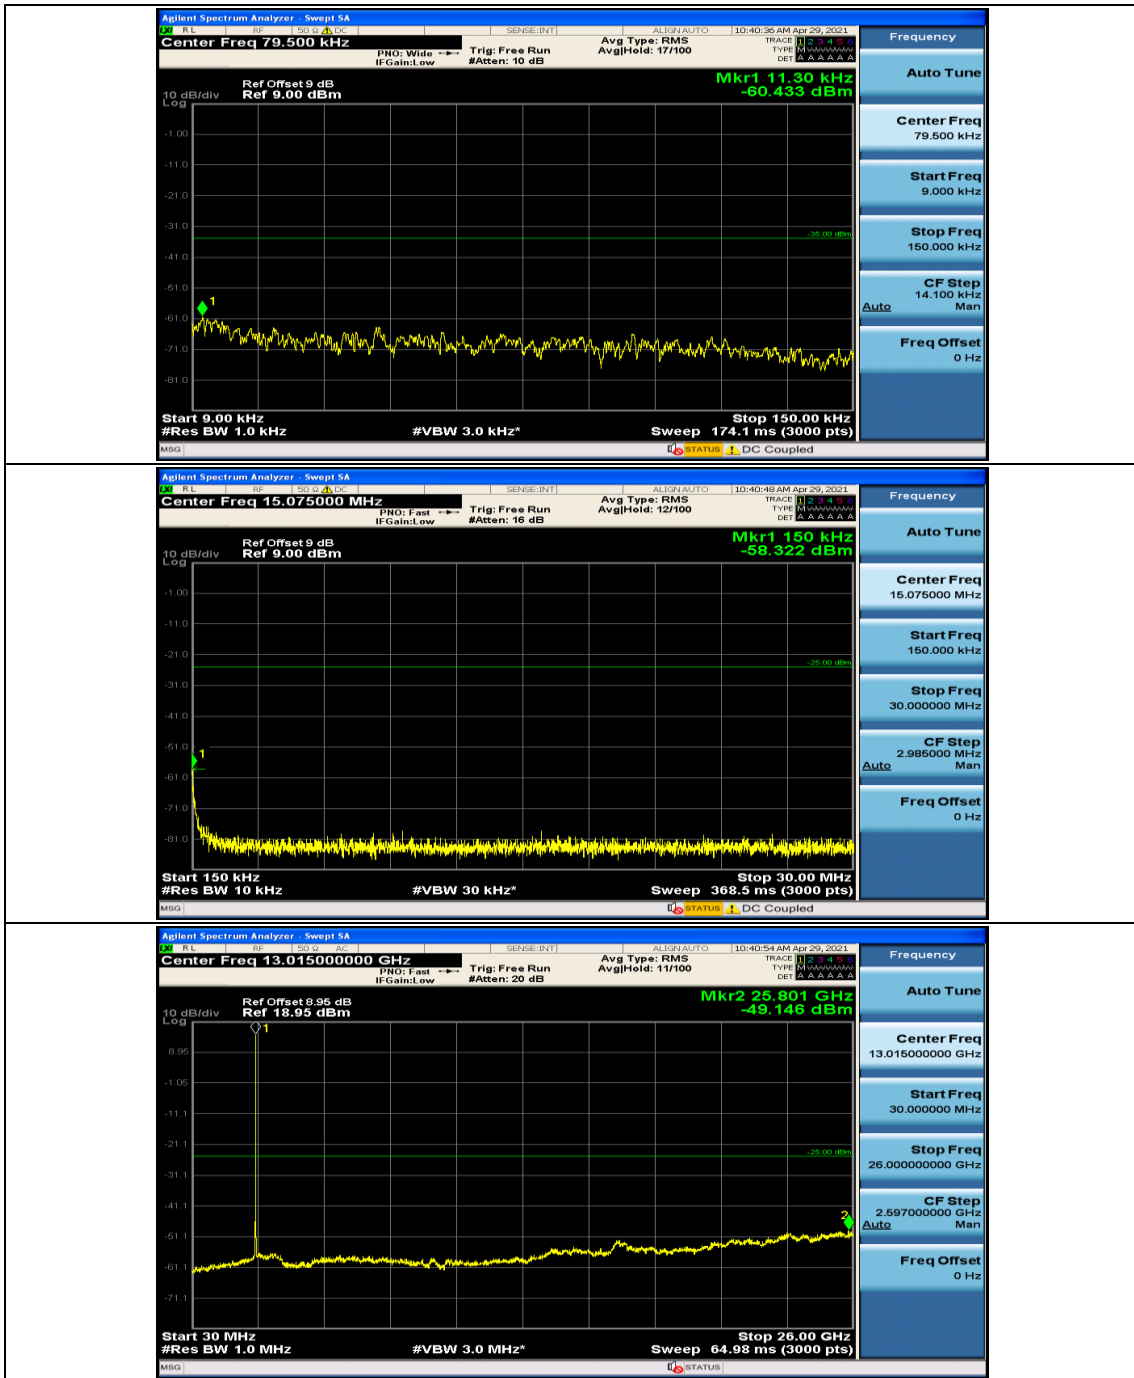

(Channel Bandwidth:20 MHz)_HCH_16QAM_50RB#0

(Channel Bandwidth:20 MHz)_HCH_16QAM_50RB#25

(Channel Bandwidth:20 MHz)_HCH_16QAM_50RB#50

(Channel Bandwidth:20 MHz)_HCH_16QAM_100RB#0

Appendix E: Conducted Spurious Emission

Test Graphs

Channel Bandwidth: 5 MHz

Channel Bandwidth: 10 MHz