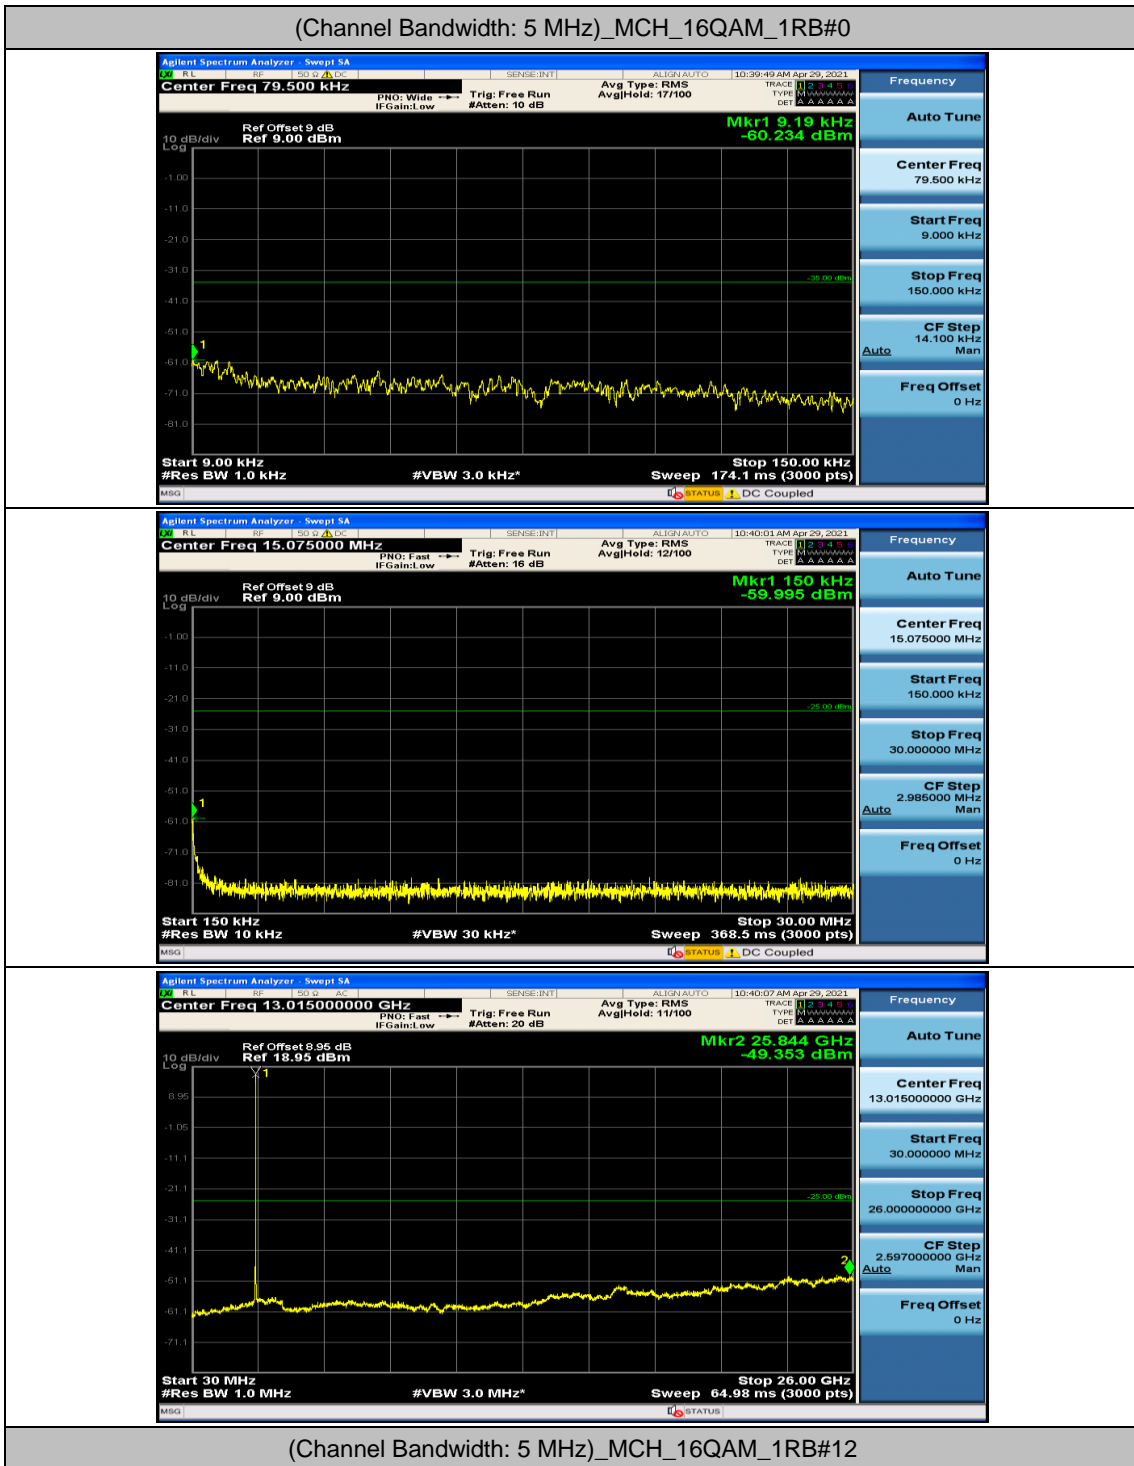

(Channel Bandwidth:20 MHz)_HCH_16QAM_50RB#0

(Channel Bandwidth:20 MHz)_HCH_16QAM_50RB#25

(Channel Bandwidth:20 MHz)_HCH_16QAM_50RB#50

(Channel Bandwidth:20 MHz)_HCH_16QAM_100RB#0

Appendix E: Conducted Spurious Emission

Test Graphs

Channel Bandwidth: 5 MHz

Channel Bandwidth: 10 MHz