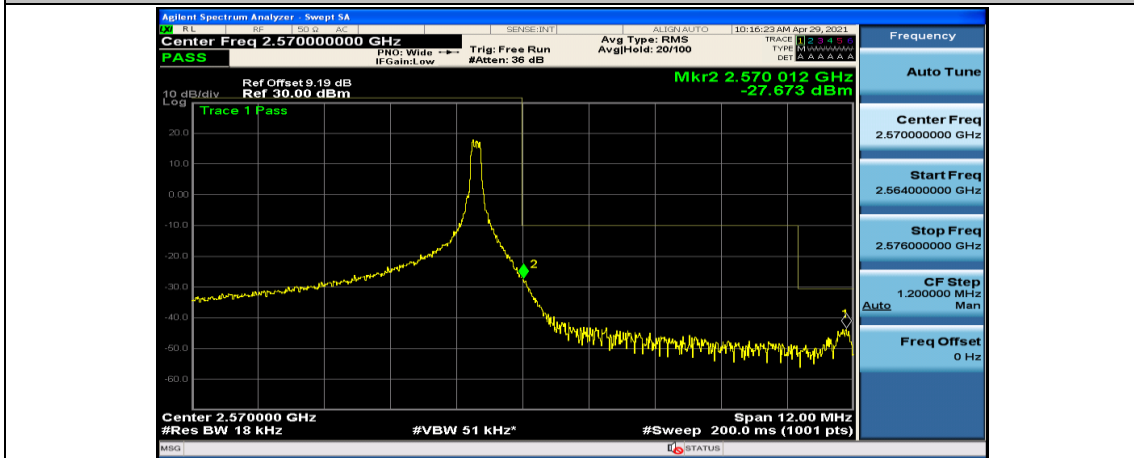

(Channel Bandwidth:15 MHz)_HCH_16QAM_1RB#74

(Channel Bandwidth:15 MHz)_HCH_16QAM_37RB#0

(Channel Bandwidth:15 MHz)_HCH_16QAM_37RB#18

(Channel Bandwidth:15 MHz)_HCH_16QAM_37RB#38

(Channel Bandwidth:15 MHz)_HCH_16QAM_75RB#0

Channel Bandwidth: 20 MHz

(Channel Bandwidth:20 MHz)_LCH_QPSK_50RB#25

(Channel Bandwidth:20 MHz)_LCH_QPSK_50RB#50

(Channel Bandwidth:20 MHz)_LCH_QPSK_100RB#0

(Channel Bandwidth:20 MHz)_HCH_QPSK_1RB#0

(Channel Bandwidth:20 MHz)_HCH_QPSK_1RB#49