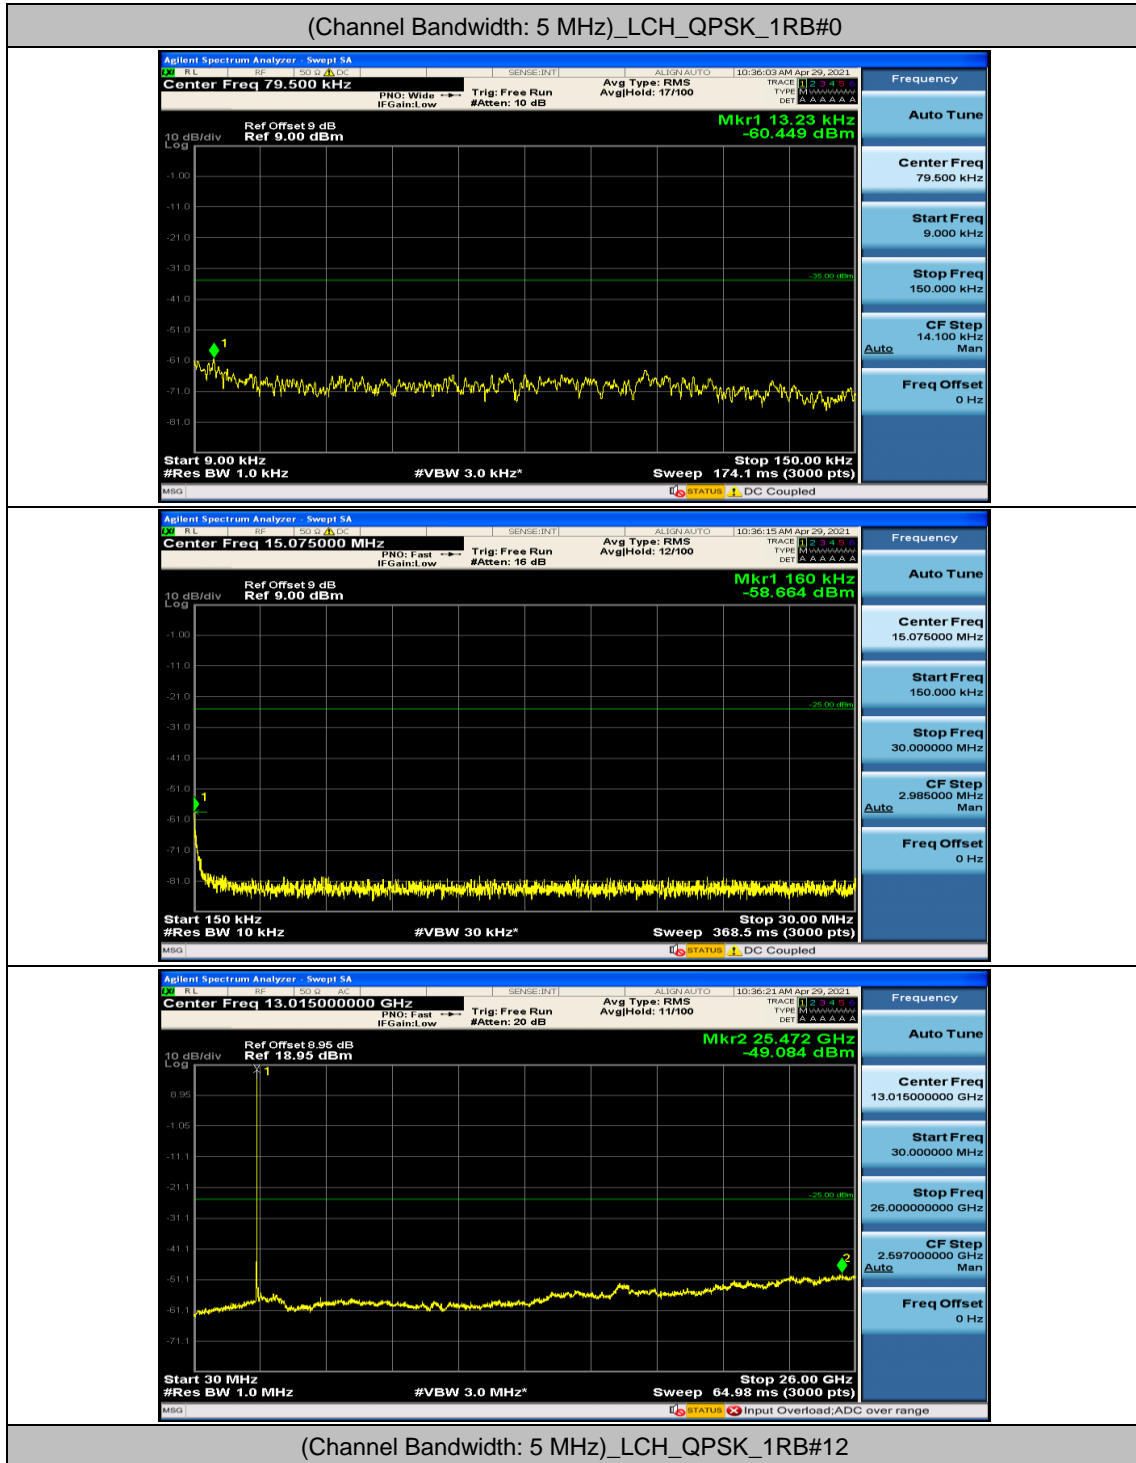

(Channel Bandwidth:20 MHz)_HCH_16QAM_50RB#0

(Channel Bandwidth:20 MHz)_HCH_16QAM_50RB#25

(Channel Bandwidth:20 MHz)_HCH_16QAM_50RB#50

(Channel Bandwidth:20 MHz)_HCH_16QAM_100RB#0

Appendix E: Conducted Spurious Emission

Test Graphs

Channel Bandwidth: 5 MHz

Channel Bandwidth: 10 MHz