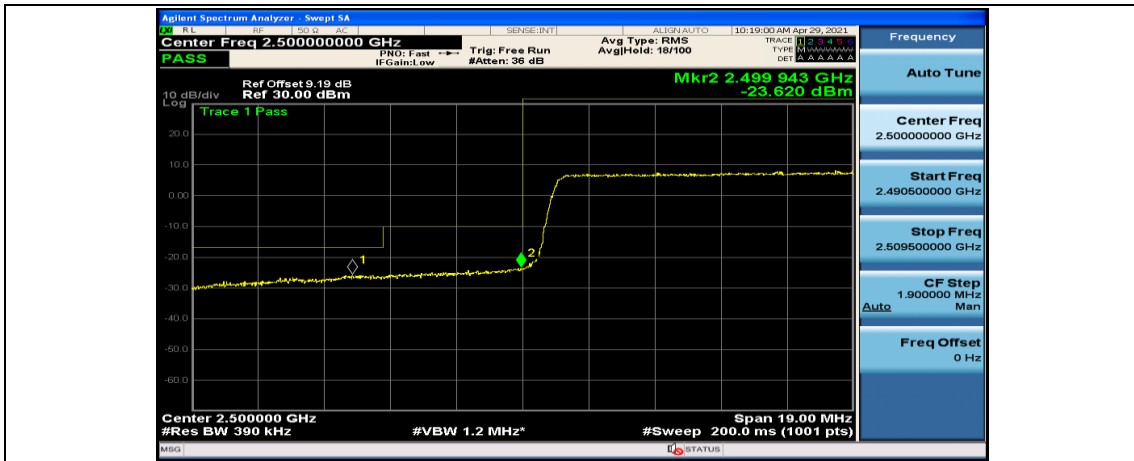

Channel Bandwidth: 20 MHz

(Channel Bandwidth:20 MHz)_LCH_QPSK_50RB#25

(Channel Bandwidth:20 MHz)_LCH_QPSK_50RB#50

(Channel Bandwidth:20 MHz)_LCH_QPSK_100RB#0

(Channel Bandwidth:20 MHz)_HCH_QPSK_1RB#0

(Channel Bandwidth:20 MHz)_HCH_QPSK_1RB#49

(Channel Bandwidth:20 MHz)_HCH_QPSK_1RB#99

(Channel Bandwidth:20 MHz)_HCH_QPSK_50RB#0

(Channel Bandwidth:20 MHz)_HCH_QPSK_50RB#25

(Channel Bandwidth:20 MHz)_HCH_QPSK_50RB#50

(Channel Bandwidth:20 MHz)_HCH_QPSK_100RB#0