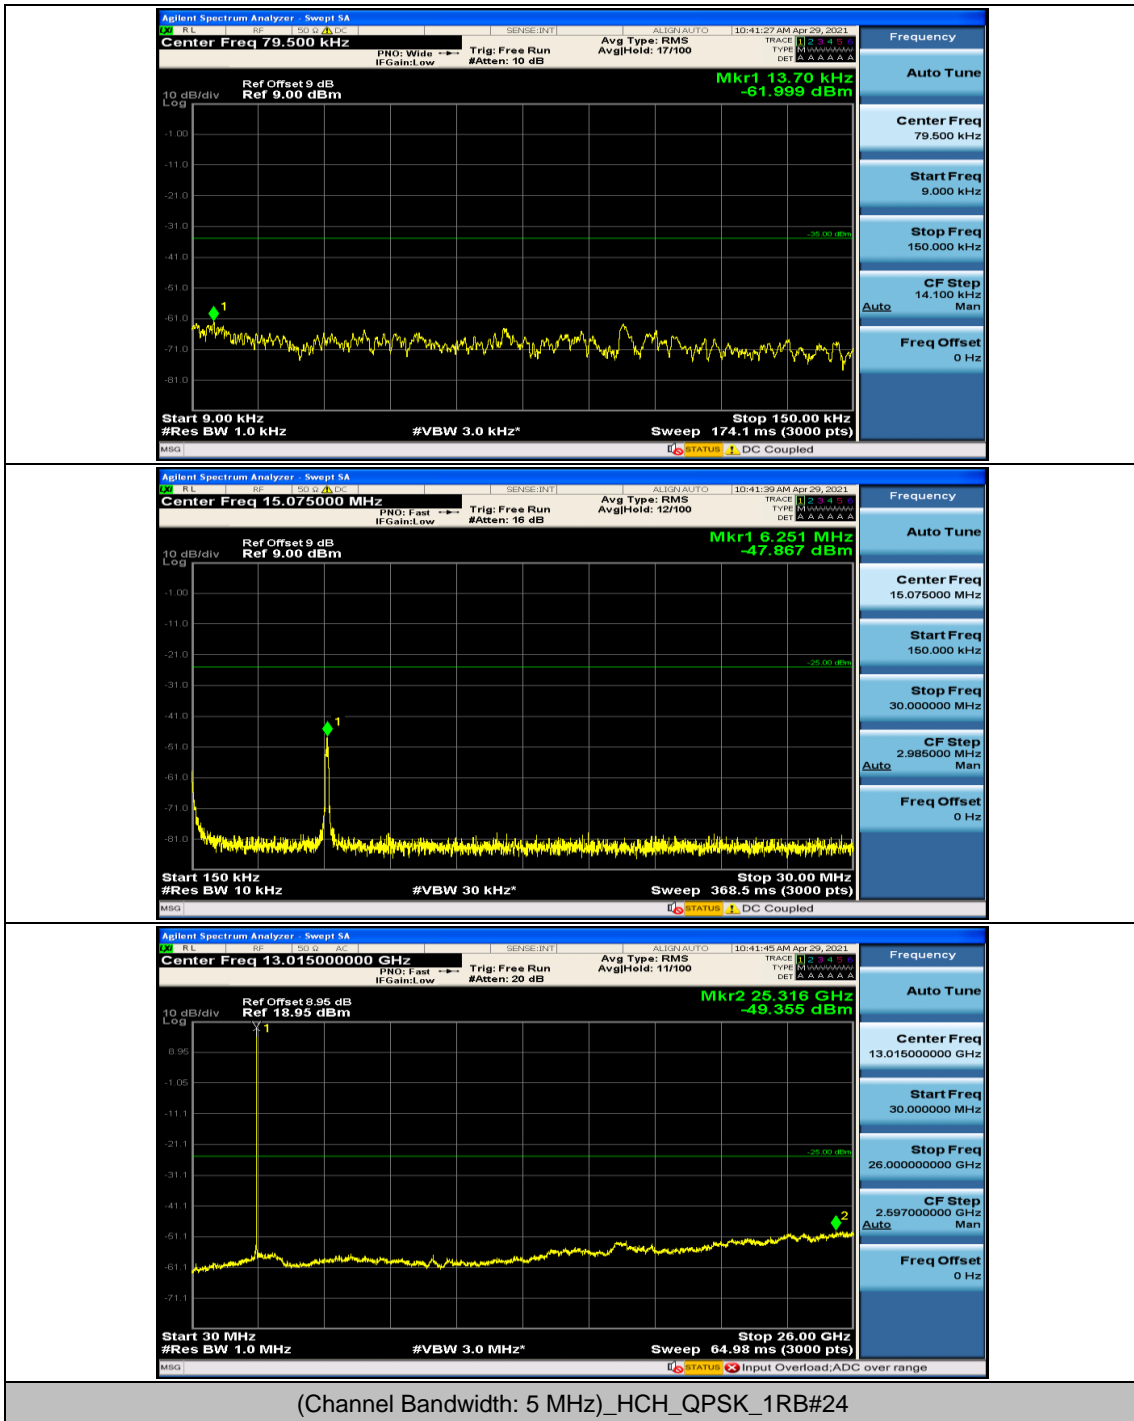

(Channel Bandwidth:20 MHz)_HCH_16QAM_50RB#0

(Channel Bandwidth:20 MHz)_HCH_16QAM_50RB#25

(Channel Bandwidth:20 MHz)_HCH_16QAM_50RB#50

(Channel Bandwidth:20 MHz)_HCH_16QAM_100RB#0

Appendix E: Conducted Spurious Emission

Test Graphs

Channel Bandwidth: 5 MHz

Channel Bandwidth: 10 MHz