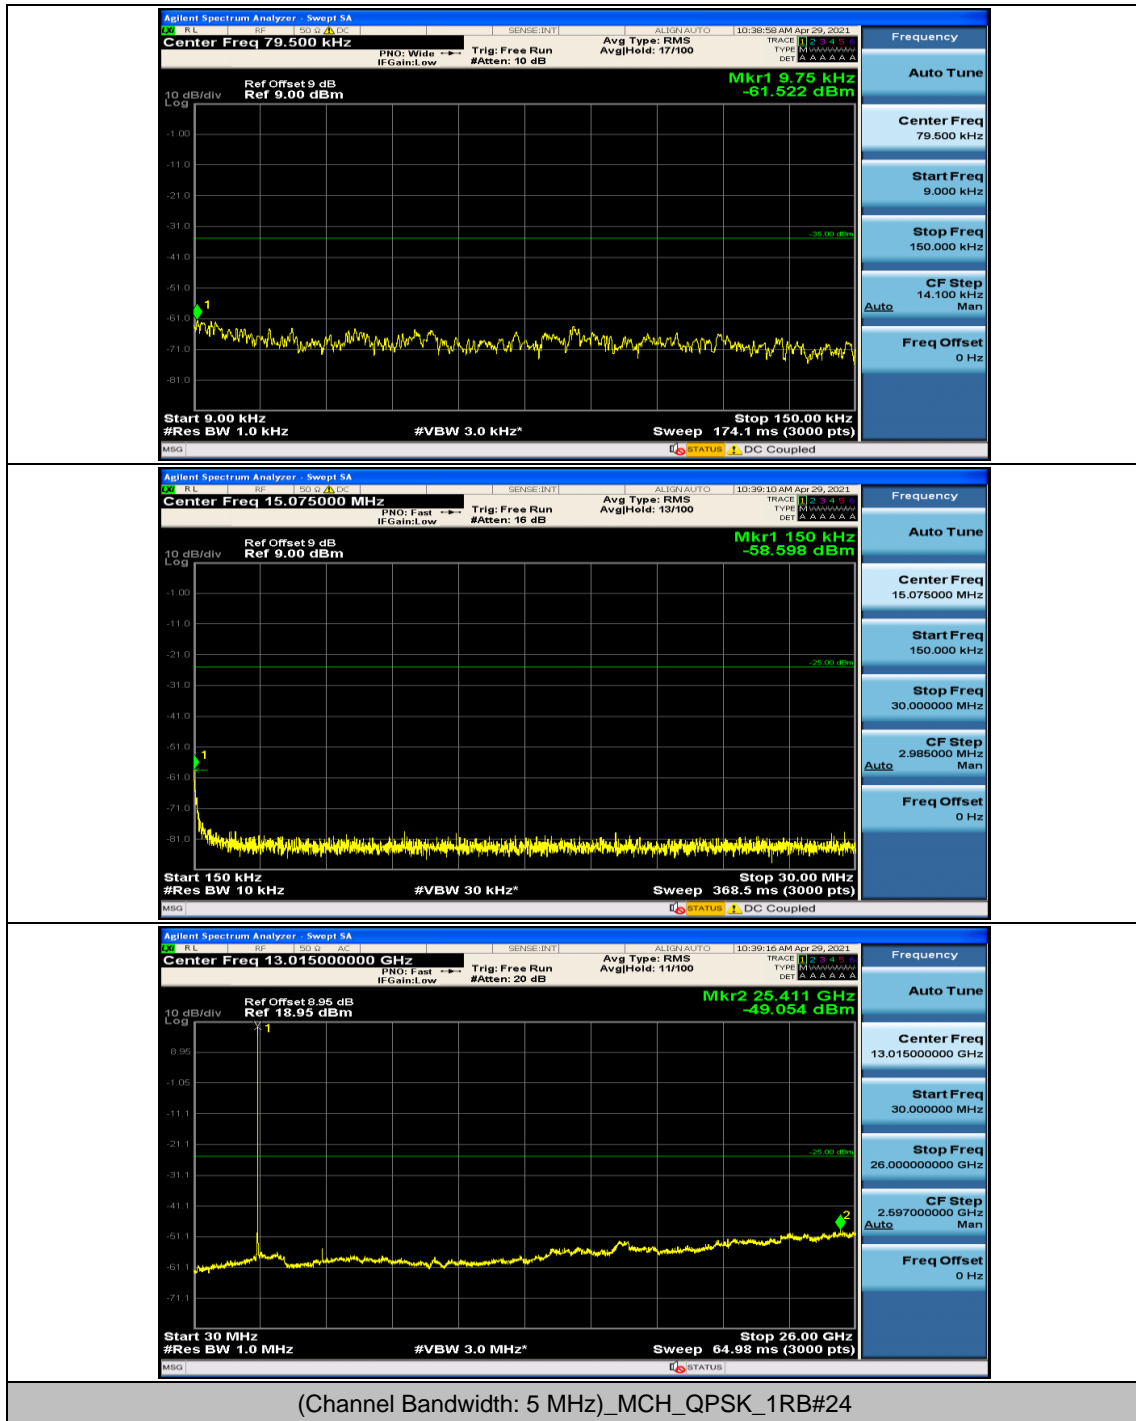

(Channel Bandwidth:20 MHz)_HCH_16QAM_50RB#0

(Channel Bandwidth:20 MHz)_HCH_16QAM_50RB#25

(Channel Bandwidth:20 MHz)_HCH_16QAM_50RB#50

(Channel Bandwidth:20 MHz)_HCH_16QAM_100RB#0

Appendix E: Conducted Spurious Emission

Test Graphs

Channel Bandwidth: 5 MHz

Channel Bandwidth: 10 MHz