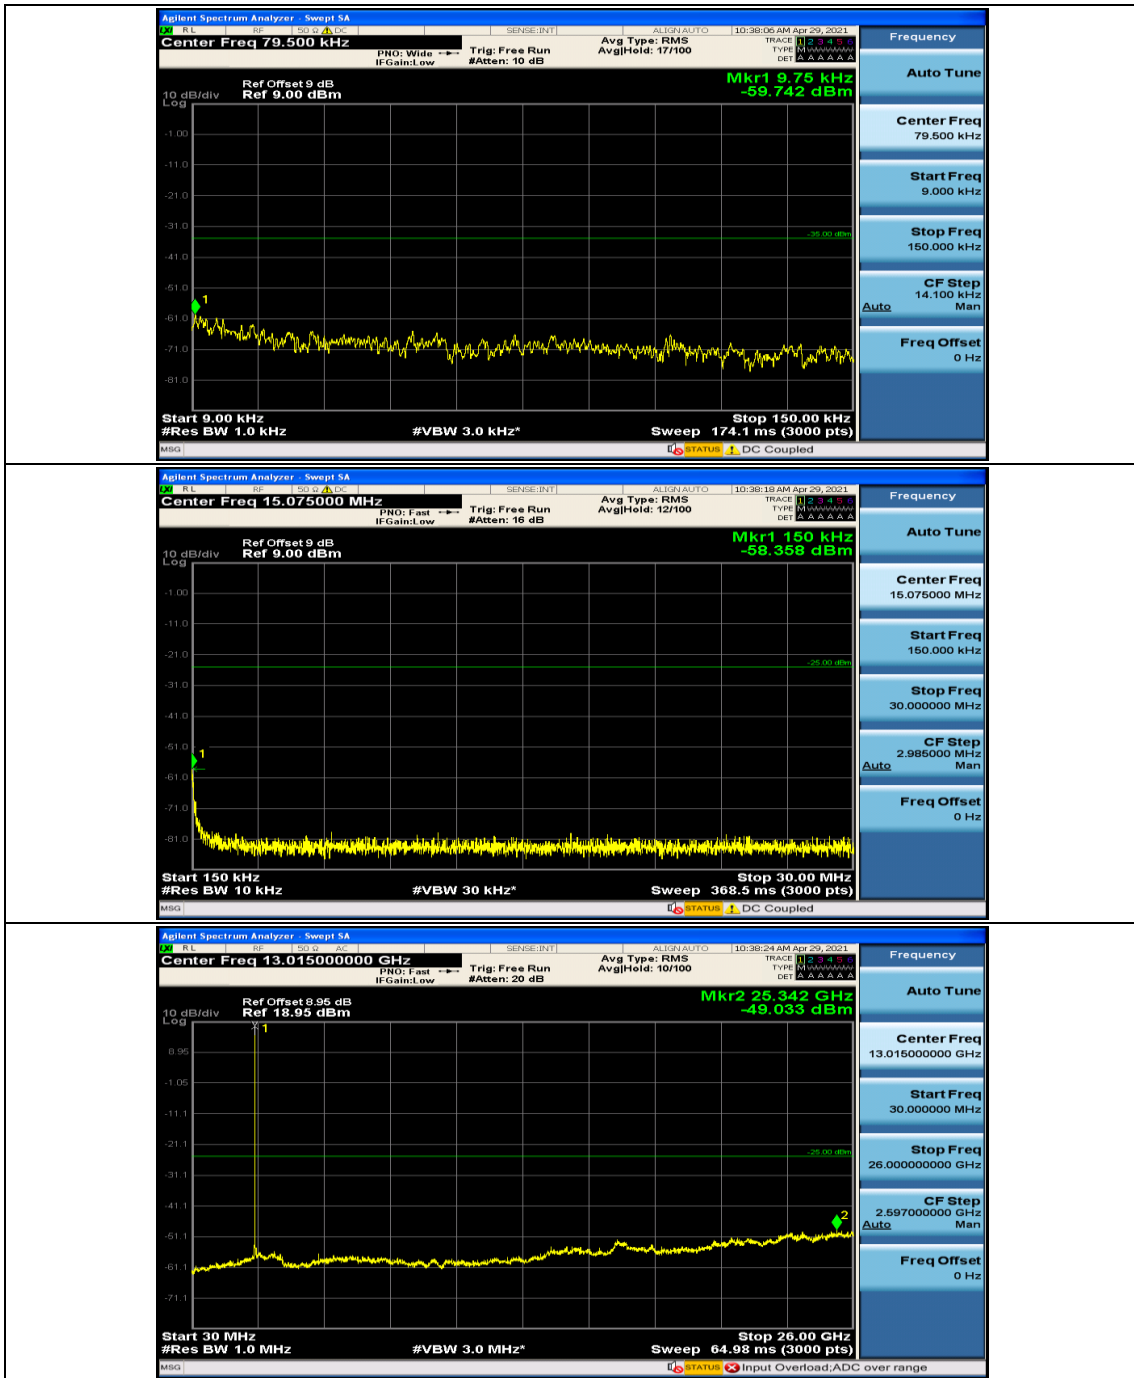

(Channel Bandwidth:20 MHz)_HCH_16QAM_50RB#0

(Channel Bandwidth:20 MHz)_HCH_16QAM_50RB#25

(Channel Bandwidth:20 MHz)_HCH_16QAM_50RB#50

(Channel Bandwidth:20 MHz)_HCH_16QAM_100RB#0

Appendix E: Conducted Spurious Emission

Test Graphs

Channel Bandwidth: 5 MHz

Channel Bandwidth: 10 MHz