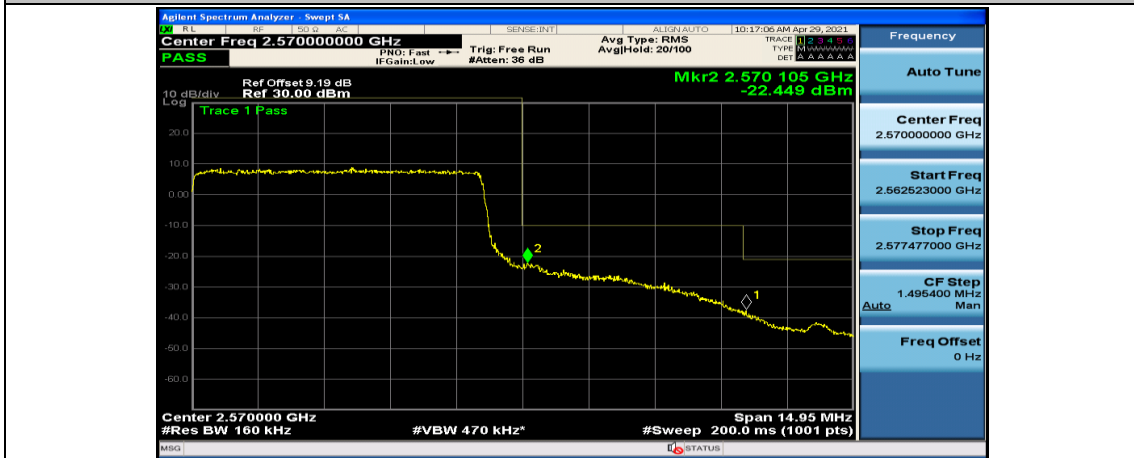

(Channel Bandwidth:15 MHz)_HCH_16QAM_1RB#74

(Channel Bandwidth:15 MHz)_HCH_16QAM_37RB#0

(Channel Bandwidth:15 MHz)_HCH_16QAM_37RB#18

(Channel Bandwidth:15 MHz)_HCH_16QAM_37RB#38

(Channel Bandwidth:15 MHz)_HCH_16QAM_75RB#0

Channel Bandwidth: 20 MHz

(Channel Bandwidth:20 MHz)_LCH_QPSK_50RB#25

(Channel Bandwidth:20 MHz)_LCH_QPSK_50RB#50

(Channel Bandwidth:20 MHz)_LCH_QPSK_100RB#0

(Channel Bandwidth:20 MHz)_HCH_QPSK_1RB#0

(Channel Bandwidth:20 MHz)_HCH_QPSK_1RB#49