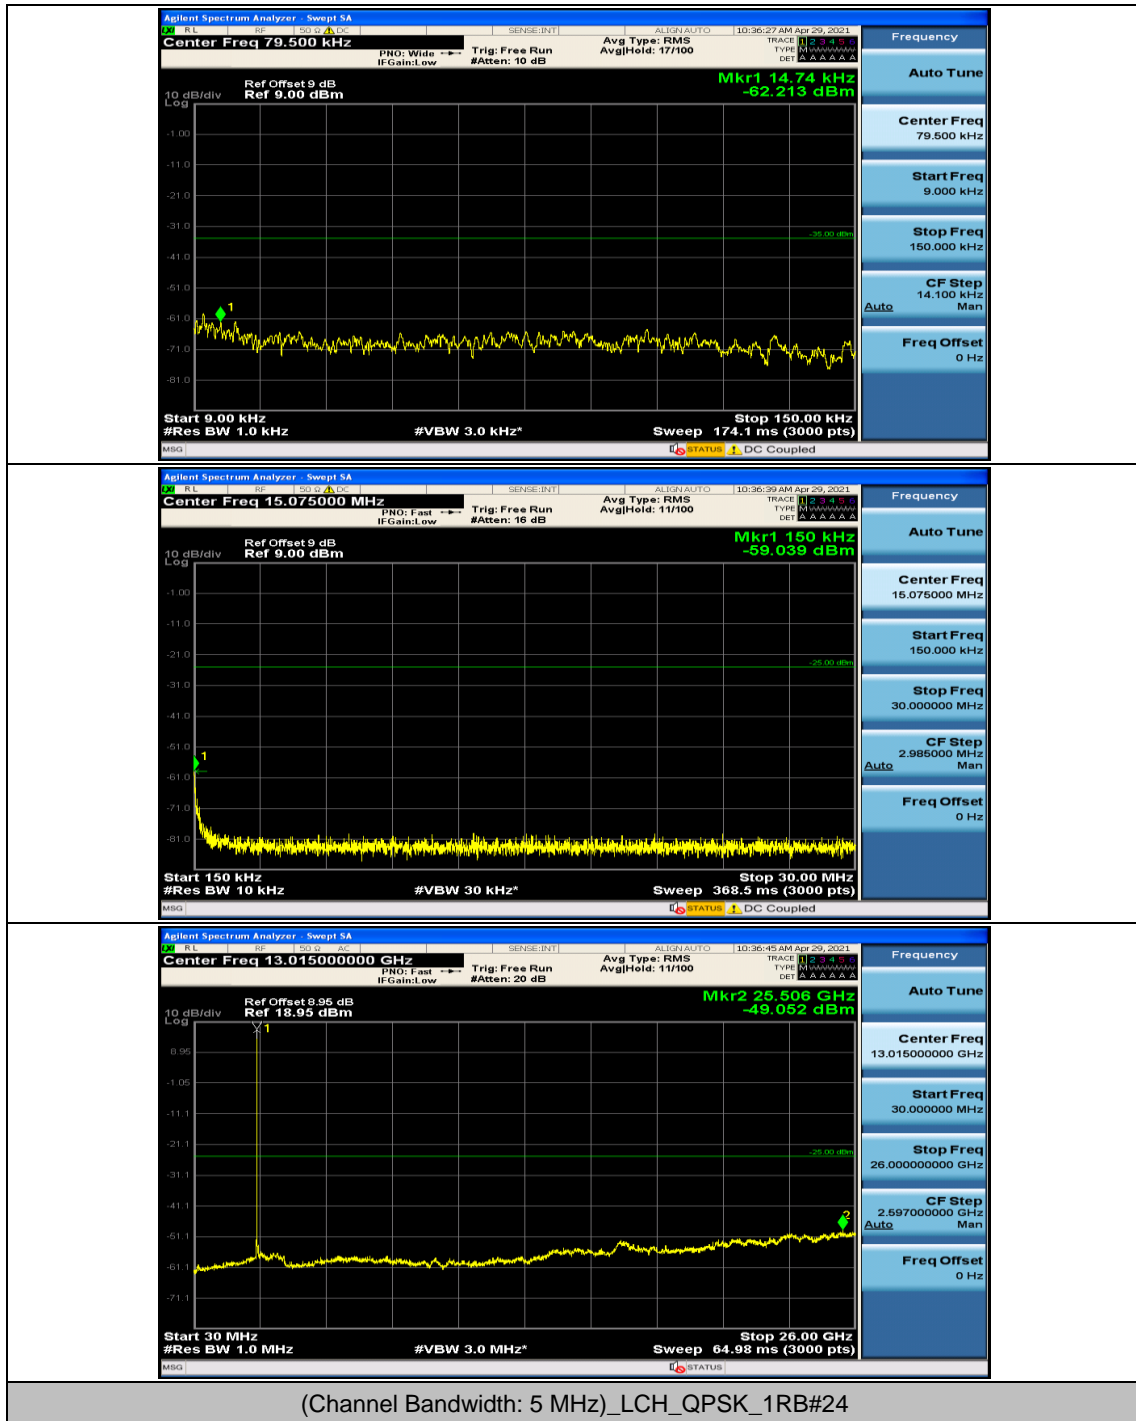

(Channel Bandwidth:20 MHz)_HCH_16QAM_50RB#0

(Channel Bandwidth:20 MHz)_HCH_16QAM_50RB#25

(Channel Bandwidth:20 MHz)_HCH_16QAM_50RB#50

(Channel Bandwidth:20 MHz)_HCH_16QAM_100RB#0

Appendix E: Conducted Spurious Emission

Test Graphs

Channel Bandwidth: 5 MHz

Channel Bandwidth: 10 MHz