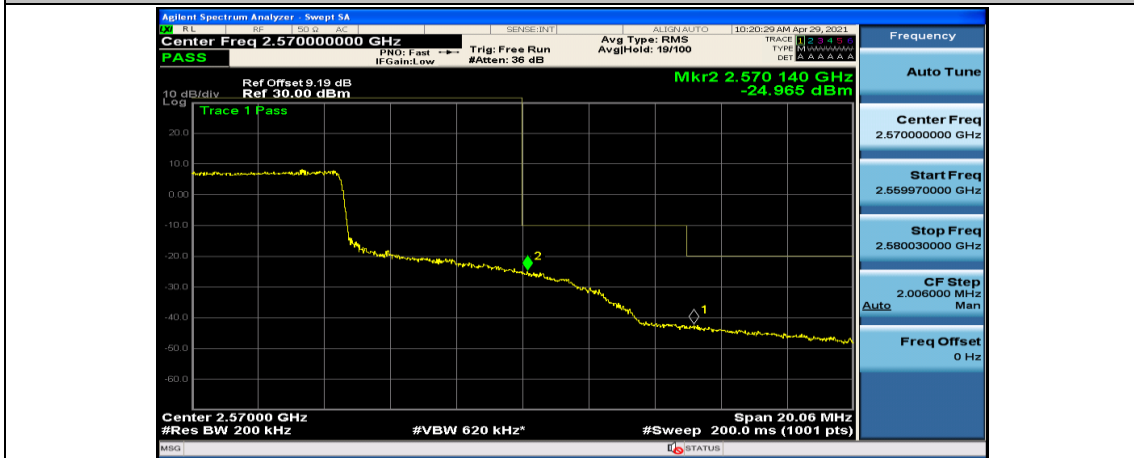

(Channel Bandwidth:20 MHz)_LCH_16QAM_50RB#50

(Channel Bandwidth:20 MHz)_LCH_16QAM_100RB#0

(Channel Bandwidth:20 MHz)_HCH_16QAM_1RB#0

(Channel Bandwidth:20 MHz)_HCH_16QAM_1RB#49

(Channel Bandwidth:20 MHz)_HCH_16QAM_1RB#99

(Channel Bandwidth:20 MHz)_HCH_16QAM_50RB#0

(Channel Bandwidth:20 MHz)_HCH_16QAM_50RB#25

(Channel Bandwidth:20 MHz)_HCH_16QAM_50RB#50

(Channel Bandwidth:20 MHz)_HCH_16QAM_100RB#0

Appendix E: Conducted Spurious Emission