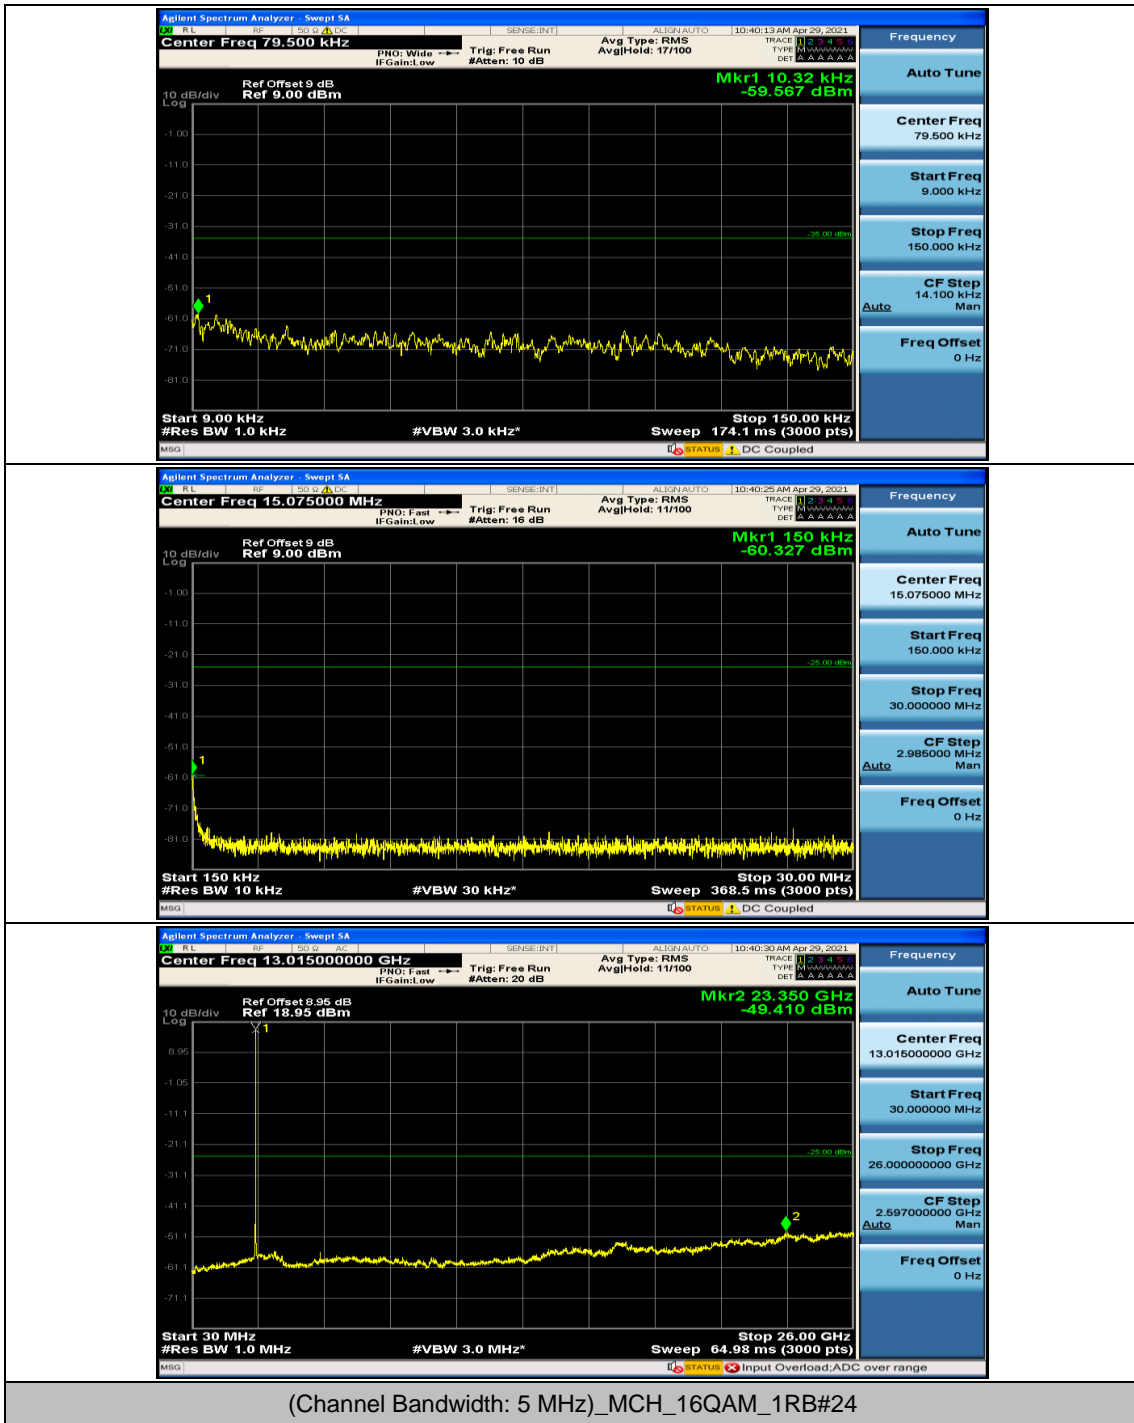

(Channel Bandwidth:20 MHz)_HCH_16QAM_50RB#0

(Channel Bandwidth:20 MHz)_HCH_16QAM_50RB#25

(Channel Bandwidth:20 MHz)_HCH_16QAM_50RB#50

(Channel Bandwidth:20 MHz)_HCH_16QAM_100RB#0

Appendix E: Conducted Spurious Emission

Test Graphs

Channel Bandwidth: 5 MHz

Channel Bandwidth: 10 MHz