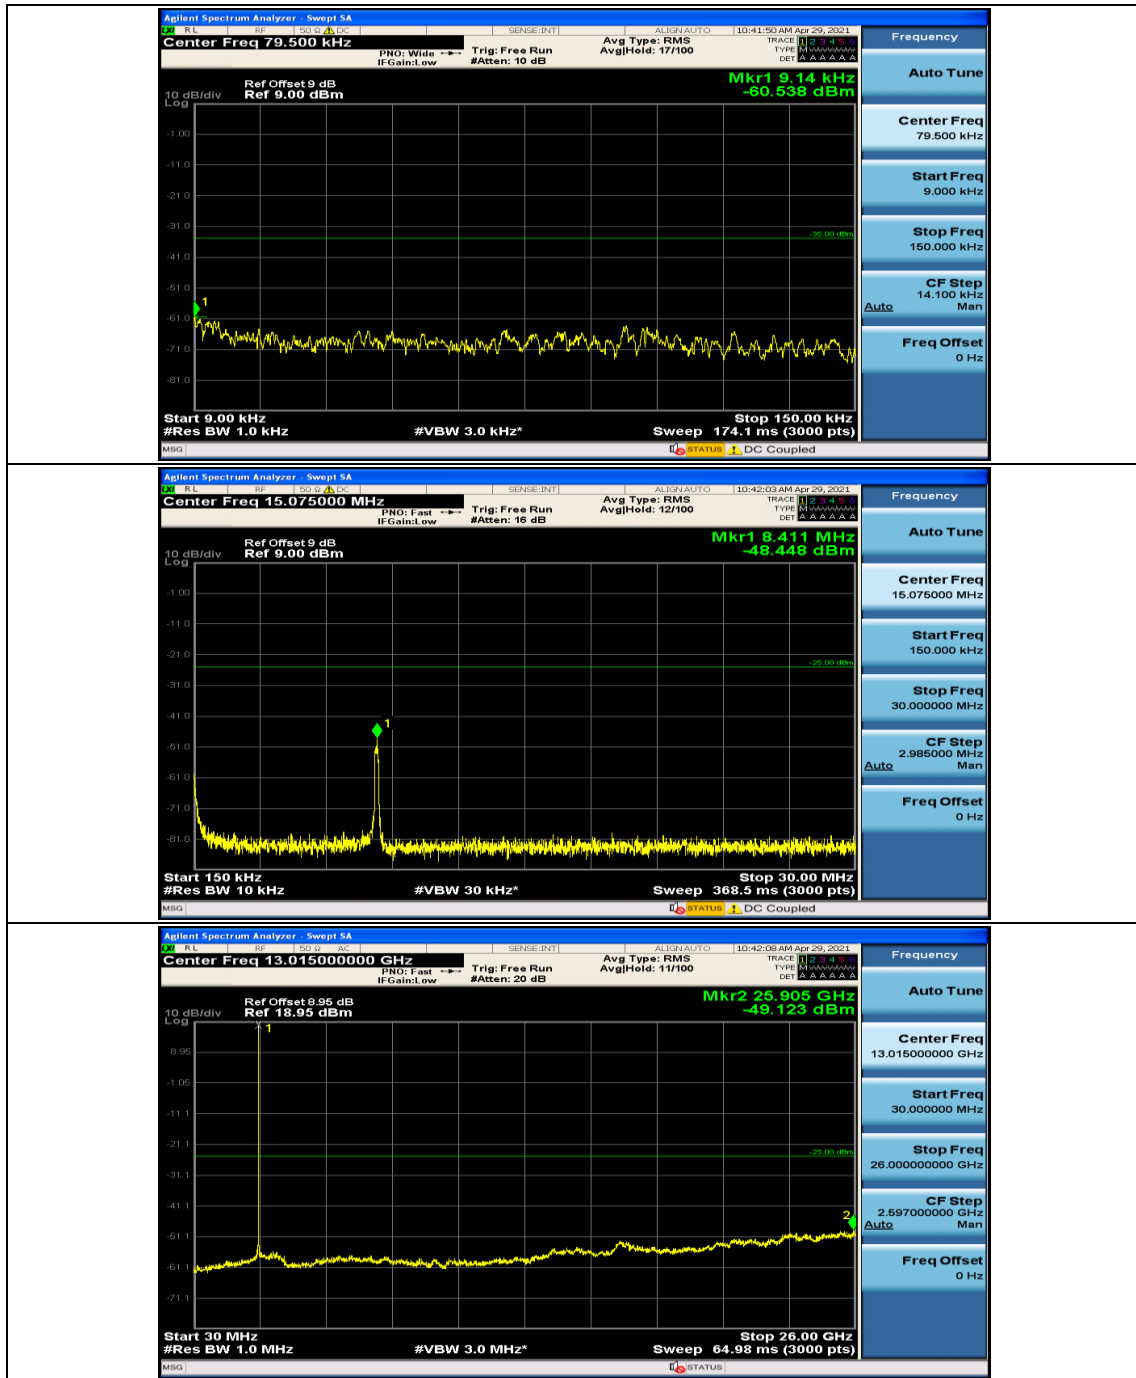

(Channel Bandwidth:20 MHz)_HCH_16QAM_50RB#0

(Channel Bandwidth:20 MHz)_HCH_16QAM_50RB#25

(Channel Bandwidth:20 MHz)_HCH_16QAM_50RB#50

(Channel Bandwidth:20 MHz)_HCH_16QAM_100RB#0

Appendix E: Conducted Spurious Emission

Test Graphs

Channel Bandwidth: 5 MHz

Channel Bandwidth: 10 MHz