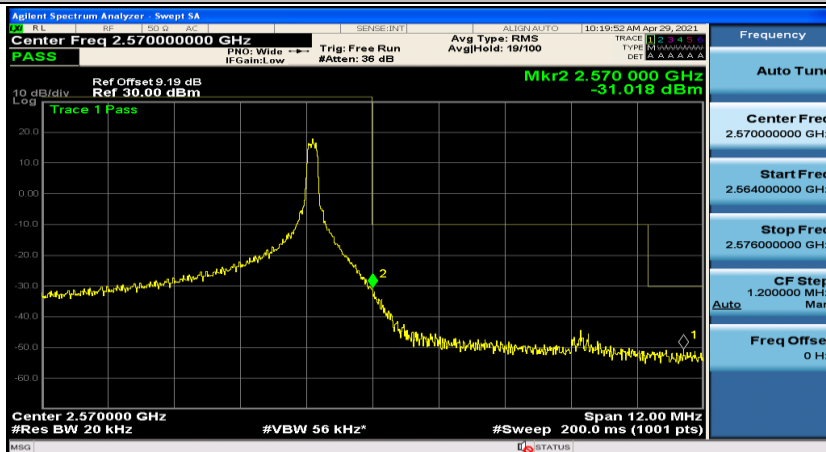

(Channel Bandwidth:20 MHz)_LCH_16QAM_50RB#50

(Channel Bandwidth:20 MHz)_LCH_16QAM_100RB#0

(Channel Bandwidth:20 MHz)_HCH_16QAM_1RB#0

(Channel Bandwidth:20 MHz)_HCH_16QAM_1RB#49

(Channel Bandwidth:20 MHz)_HCH_16QAM_1RB#99

(Channel Bandwidth:20 MHz)_HCH_16QAM_50RB#0

(Channel Bandwidth:20 MHz)_HCH_16QAM_50RB#25

(Channel Bandwidth:20 MHz)_HCH_16QAM_50RB#50

(Channel Bandwidth:20 MHz)_HCH_16QAM_100RB#0

Appendix E: Conducted Spurious Emission