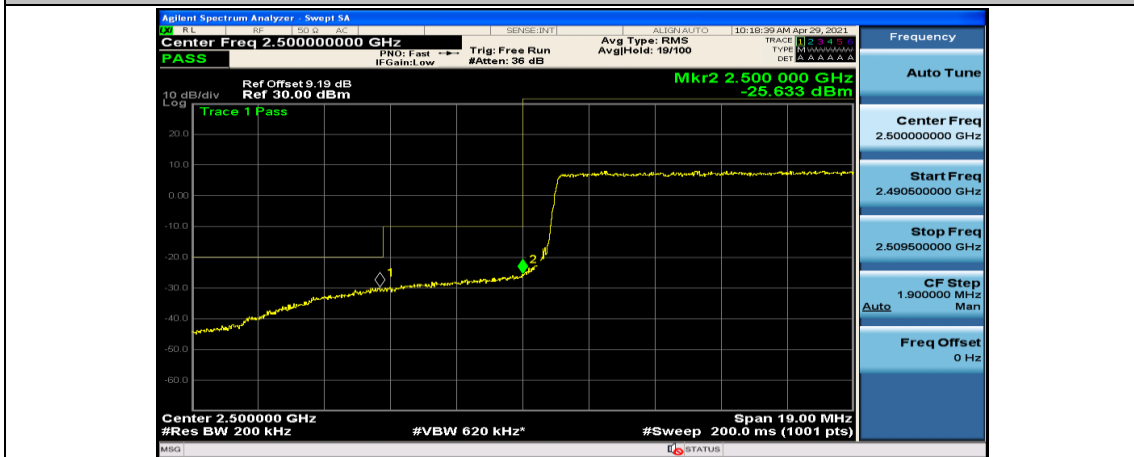

(Channel Bandwidth:20 MHz)_LCH_16QAM_1RB#0

(Channel Bandwidth:20 MHz)_LCH_16QAM_1RB#49

(Channel Bandwidth:20 MHz)_LCH_16QAM_1RB#99

(Channel Bandwidth:20 MHz)_LCH_16QAM_50RB#0

(Channel Bandwidth:20 MHz)_LCH_16QAM_50RB#25