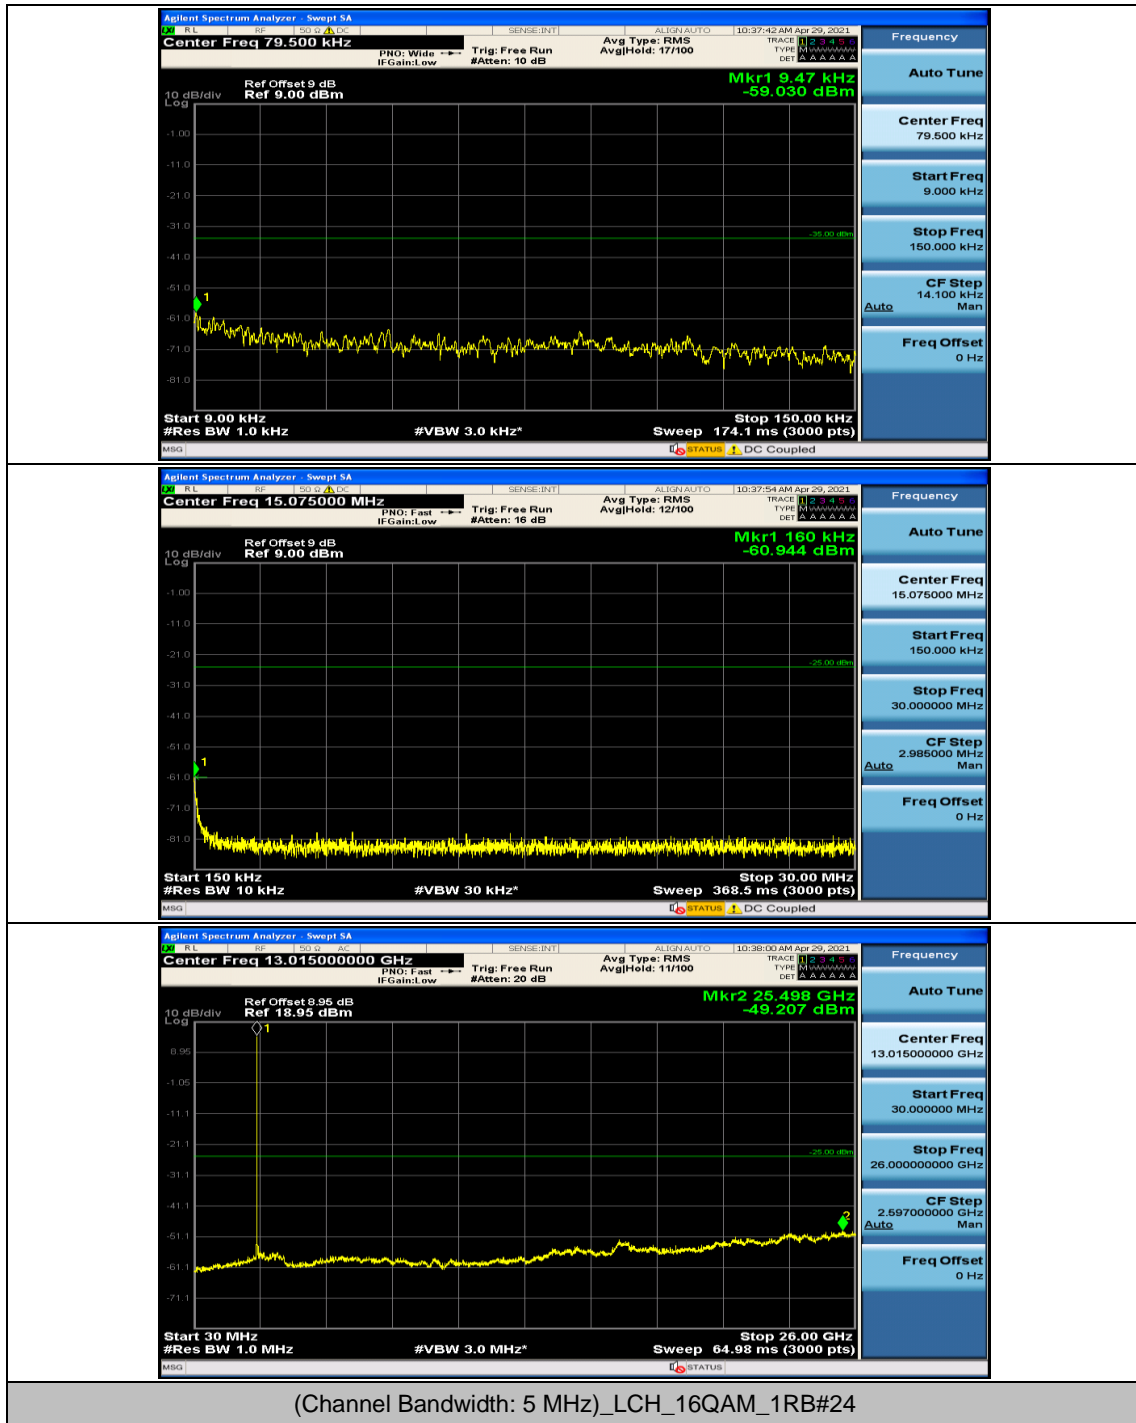

(Channel Bandwidth:20 MHz)_HCH_16QAM_50RB#0

(Channel Bandwidth:20 MHz)_HCH_16QAM_50RB#25

(Channel Bandwidth:20 MHz)_HCH_16QAM_50RB#50

(Channel Bandwidth:20 MHz)_HCH_16QAM_100RB#0

Appendix E: Conducted Spurious Emission

Test Graphs

Channel Bandwidth: 5 MHz

Channel Bandwidth: 10 MHz