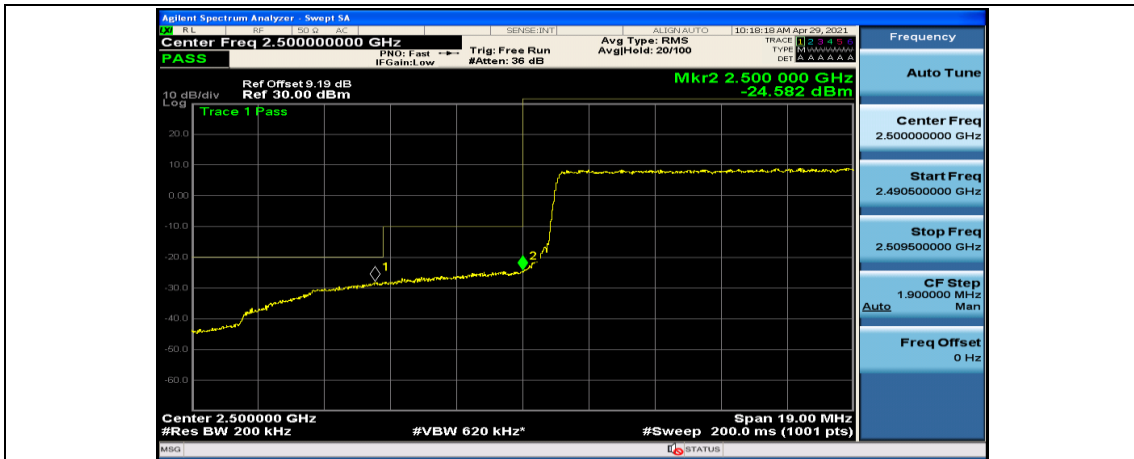

(Channel Bandwidth:15 MHz)_HCH_16QAM_1RB#74

(Channel Bandwidth:15 MHz)_HCH_16QAM_37RB#0

(Channel Bandwidth:15 MHz)_HCH_16QAM_37RB#18

(Channel Bandwidth:15 MHz)_HCH_16QAM_37RB#38

(Channel Bandwidth:15 MHz)_HCH_16QAM_75RB#0

Channel Bandwidth: 20 MHz

(Channel Bandwidth:20 MHz)_LCH_QPSK_50RB#25

(Channel Bandwidth:20 MHz)_LCH_QPSK_50RB#50

(Channel Bandwidth:20 MHz)_LCH_QPSK_100RB#0

(Channel Bandwidth:20 MHz)_HCH_QPSK_1RB#0

(Channel Bandwidth:20 MHz)_HCH_QPSK_1RB#49