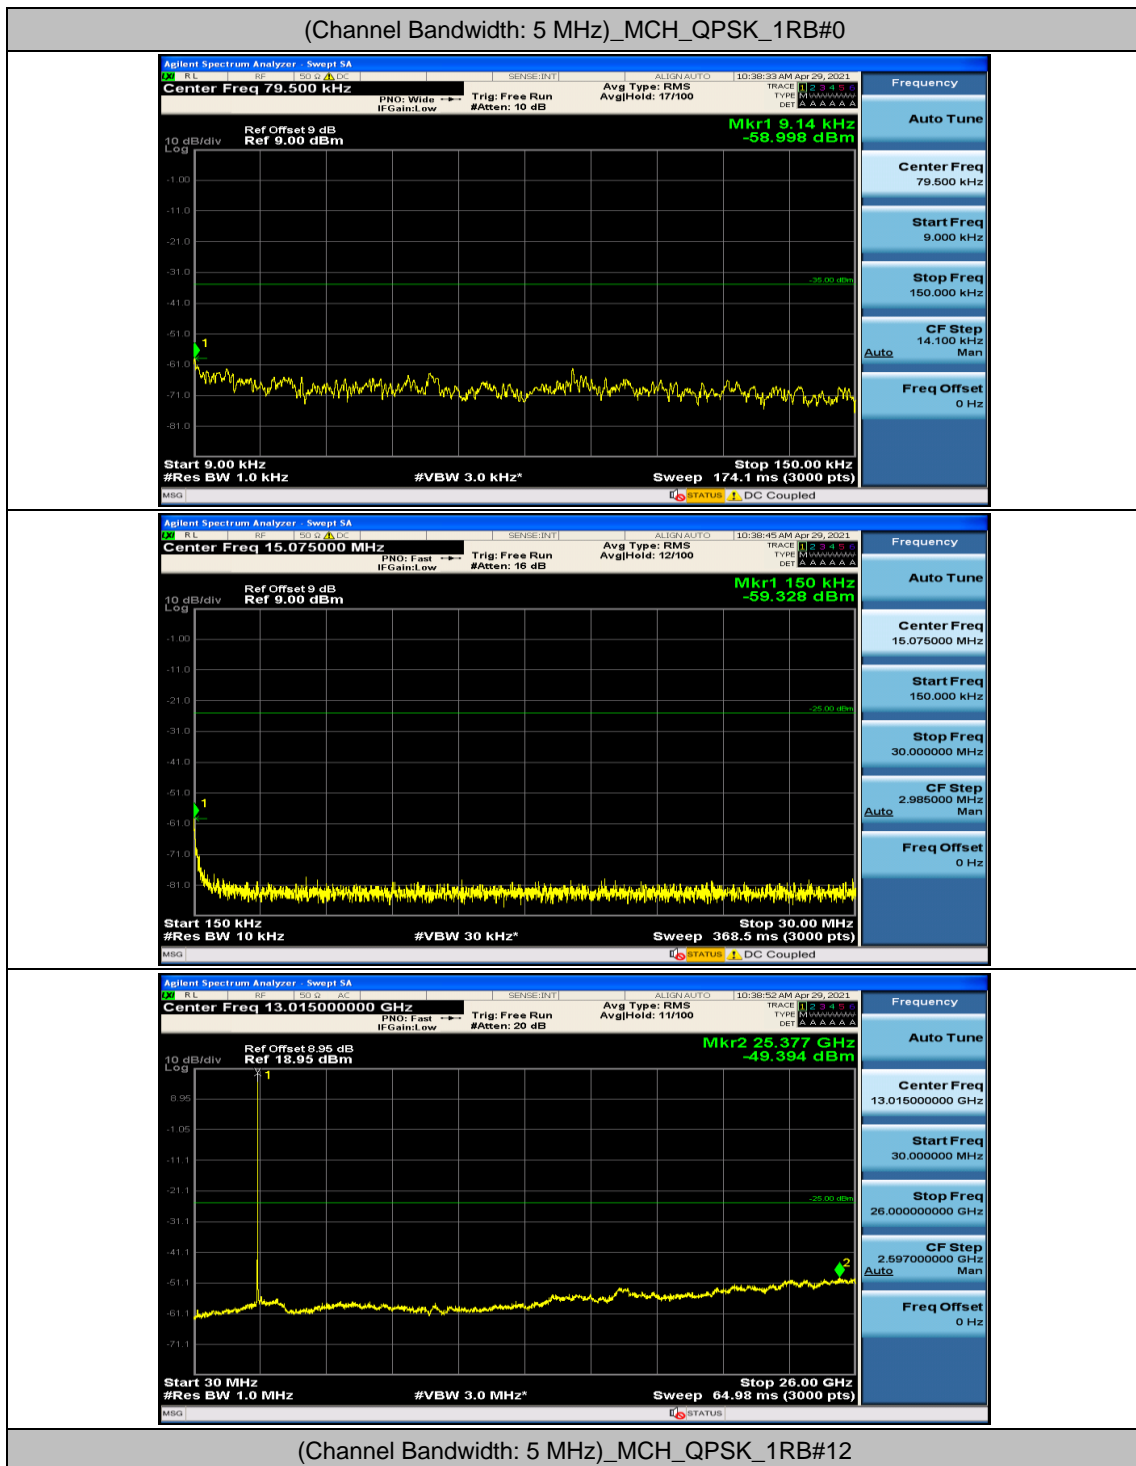

(Channel Bandwidth:20 MHz)_HCH_16QAM_50RB#0

(Channel Bandwidth:20 MHz)_HCH_16QAM_50RB#25

(Channel Bandwidth:20 MHz)_HCH_16QAM_50RB#50

(Channel Bandwidth:20 MHz)_HCH_16QAM_100RB#0

Appendix E: Conducted Spurious Emission

Test Graphs

Channel Bandwidth: 5 MHz

Channel Bandwidth: 10 MHz