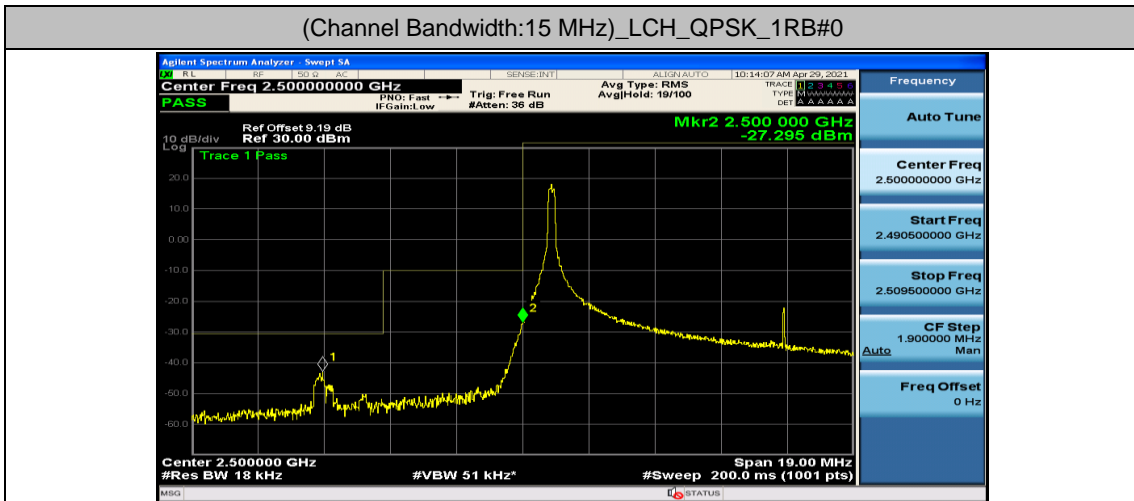

Channel Bandwidth: 10 MHz_HCH_16QAM_1RB#49

Channel Bandwidth: 10 MHz_HCH_16QAM_50RB#0

Channel Bandwidth: 15 MHz

(Channel Bandwidth:15 MHz)_LCH_QPSK_1RB#0

(Channel Bandwidth:15 MHz)_LCH_QPSK_1RB#37

(Channel Bandwidth:15 MHz)_LCH_QPSK_1RB#74