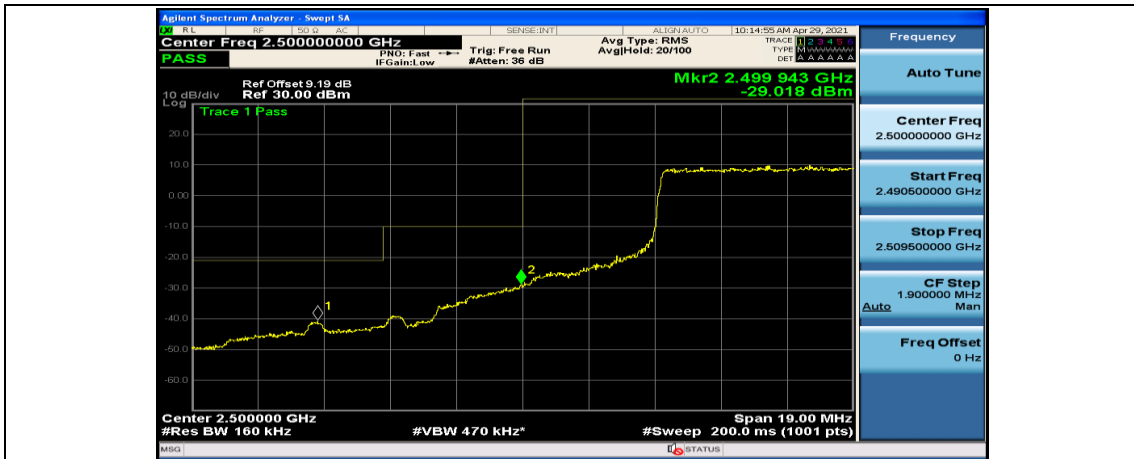

(Channel Bandwidth:15 MHz)_LCH_QPSK_37RB#18