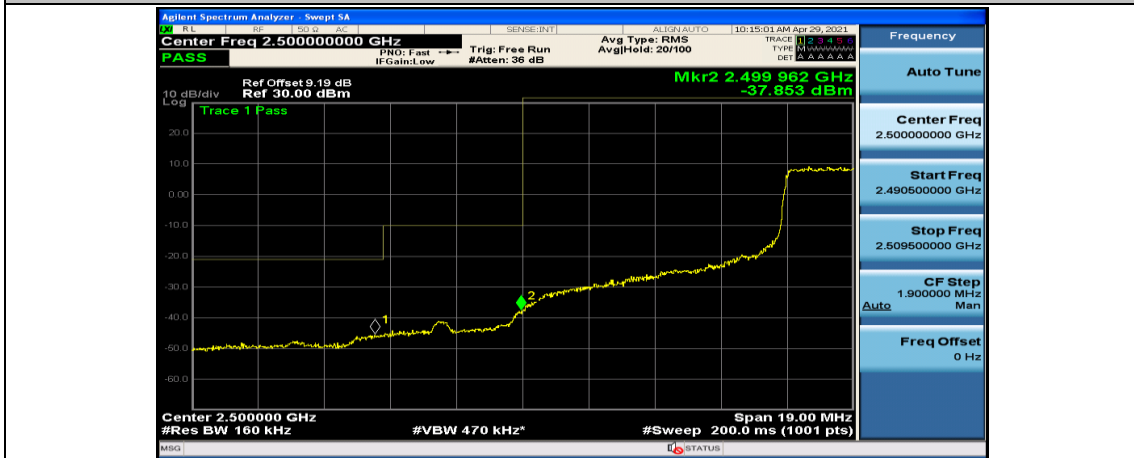

(Channel Bandwidth:15 MHz)_LCH_QPSK_37RB#38