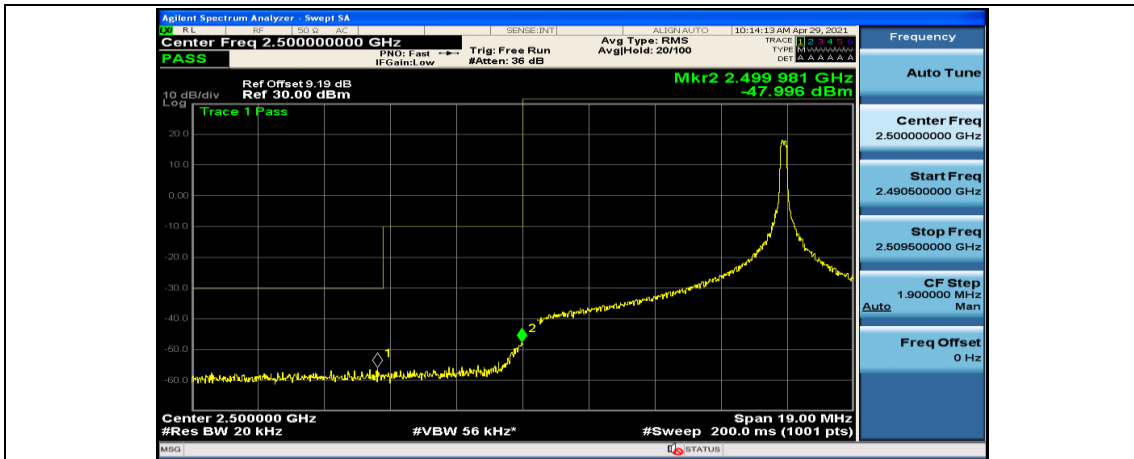

Channel Bandwidth: 10 MHz_HCH_16QAM_1RB#49

Channel Bandwidth: 10 MHz_HCH_16QAM_50RB#0

Channel Bandwidth: 15 MHz

(Channel Bandwidth:15 MHz)_LCH_QPSK_1RB#0

(Channel Bandwidth:15 MHz)_LCH_QPSK_1RB#37

(Channel Bandwidth:15 MHz)_LCH_QPSK_1RB#74