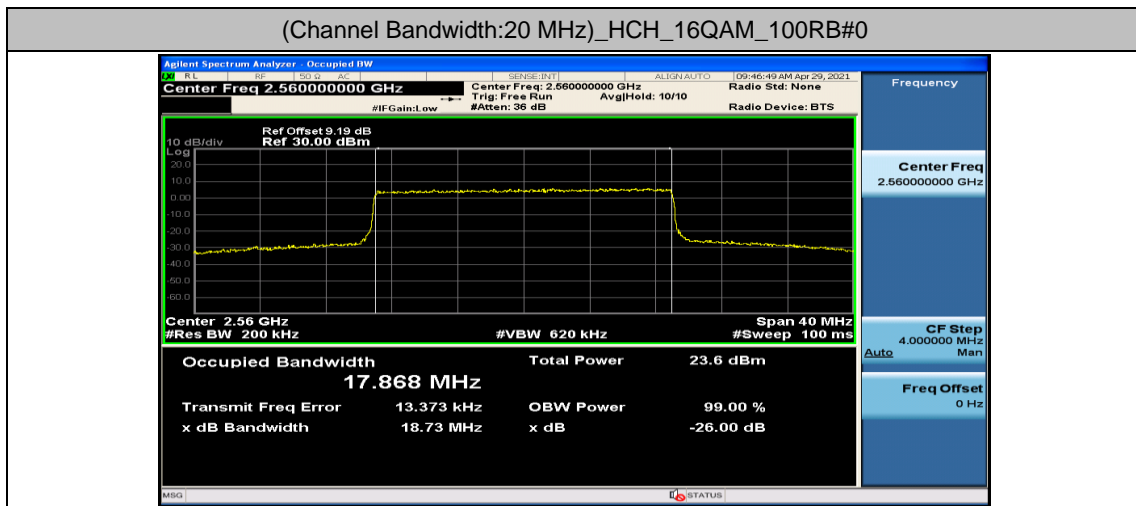

Channel Bandwidth: 15 MHz

Channel Bandwidth: 20 MHz

(Channel Bandwidth:20 MHz)_HCH_QPSK_100RB#0

(Channel Bandwidth:20 MHz)_LCH_16QAM_100RB#0

(Channel Bandwidth:20 MHz)_MCH_16QAM_100RB#0

Appendix D: Band Edge

Test Graphs

Channel Bandwidth: 5 MHz

(Channel Bandwidth: 5 MHz)_LCH_QPSK_12RB#0

(Channel Bandwidth: 5 MHz)_LCH_QPSK_12RB#6

(Channel Bandwidth: 5 MHz)_LCH_QPSK_12RB#13

(Channel Bandwidth: 5 MHz)_LCH_QPSK_25RB#0