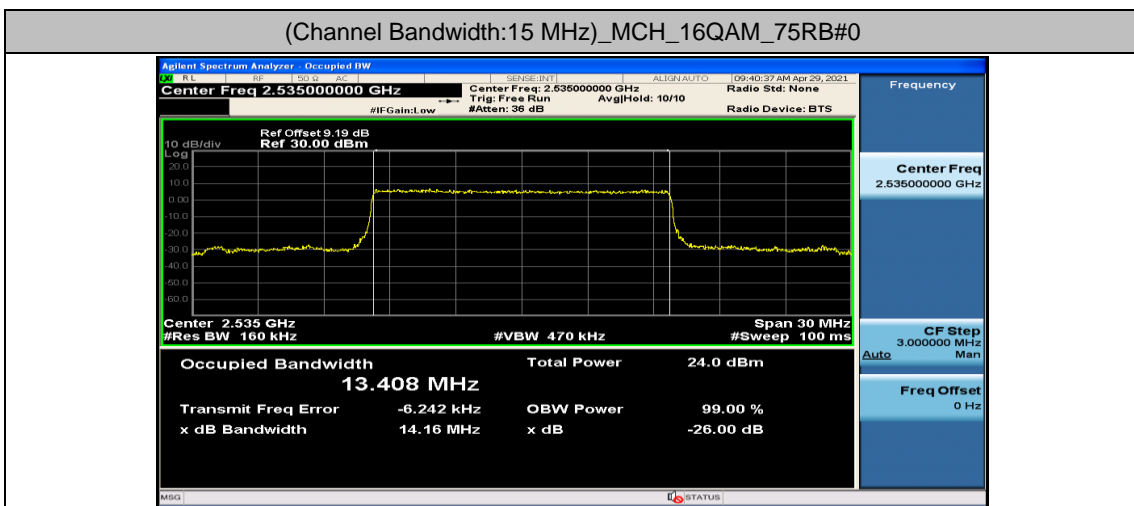

Channel Bandwidth: 15 MHz

Channel Bandwidth: 20 MHz

(Channel Bandwidth:20 MHz)_HCH_QPSK_100RB#0

(Channel Bandwidth:20 MHz)_LCH_16QAM_100RB#0

(Channel Bandwidth:20 MHz)_MCH_16QAM_100RB#0

Appendix D: Band Edge

Test Graphs

Channel Bandwidth: 5 MHz

(Channel Bandwidth: 5 MHz)_LCH_QPSK_12RB#0

(Channel Bandwidth: 5 MHz)_LCH_QPSK_12RB#6

(Channel Bandwidth: 5 MHz)_LCH_QPSK_12RB#13

(Channel Bandwidth: 5 MHz)_LCH_QPSK_25RB#0