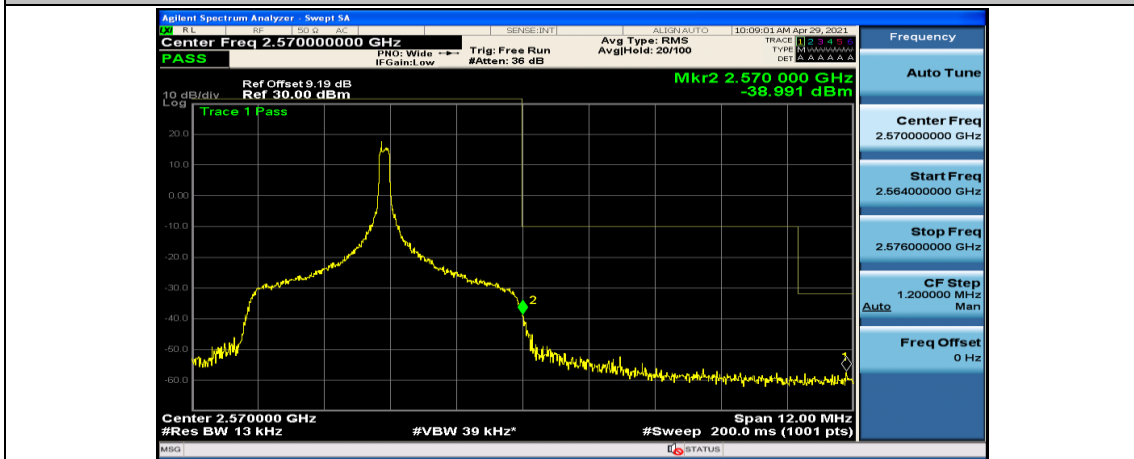

(Channel Bandwidth: 5 MHz)_HCH_QPSK_1RB#12