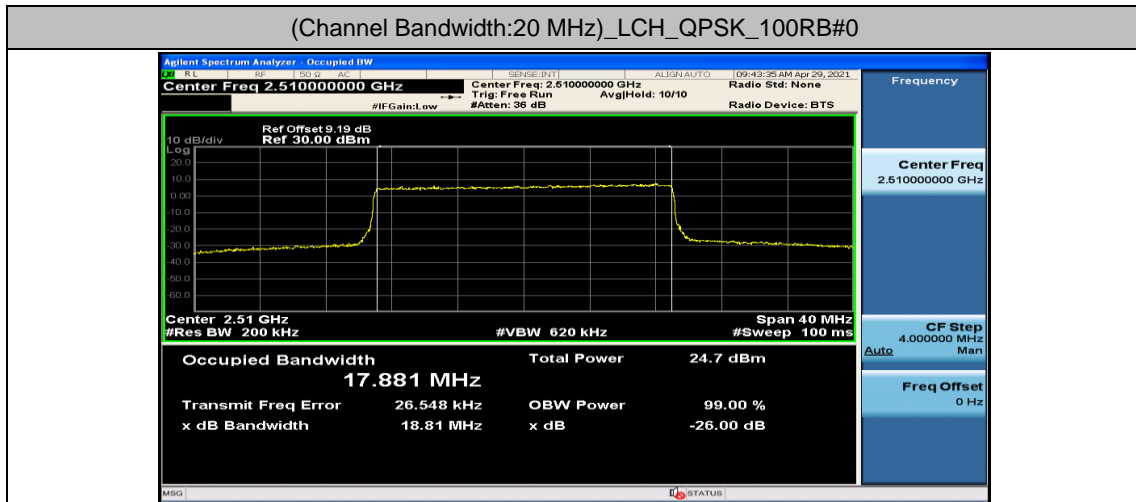

Channel Bandwidth: 15 MHz

Channel Bandwidth: 20 MHz

(Channel Bandwidth:20 MHz)_HCH_QPSK_100RB#0

(Channel Bandwidth:20 MHz)_LCH_16QAM_100RB#0

(Channel Bandwidth:20 MHz)_MCH_16QAM_100RB#0

Appendix D: Band Edge

Test Graphs

Channel Bandwidth: 5 MHz

(Channel Bandwidth: 5 MHz)_LCH_QPSK_12RB#0

(Channel Bandwidth: 5 MHz)_LCH_QPSK_12RB#6

(Channel Bandwidth: 5 MHz)_LCH_QPSK_12RB#13

(Channel Bandwidth: 5 MHz)_LCH_QPSK_25RB#0