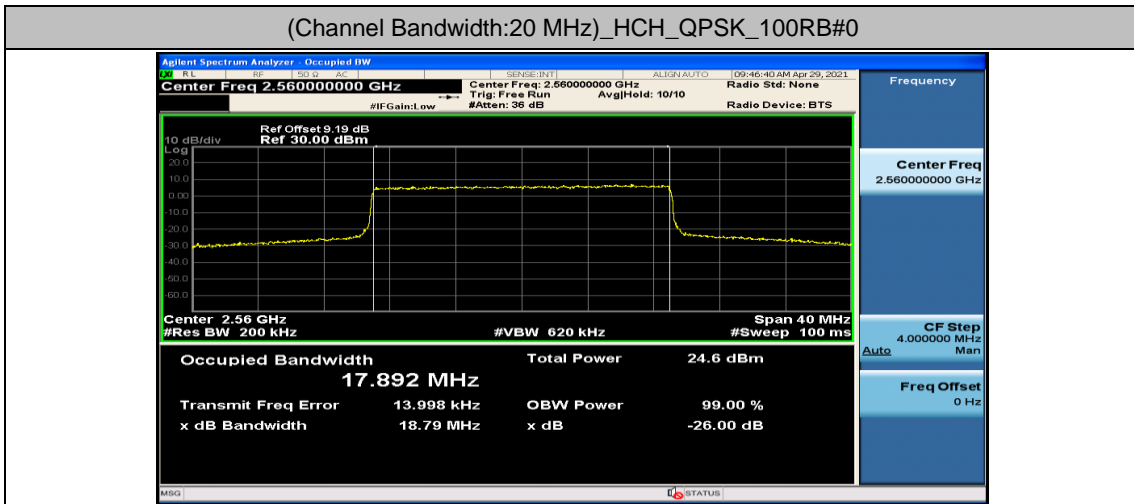

Channel Bandwidth: 15 MHz

Channel Bandwidth: 20 MHz

(Channel Bandwidth:20 MHz)_HCH_QPSK_100RB#0

(Channel Bandwidth:20 MHz)_LCH_16QAM_100RB#0

(Channel Bandwidth:20 MHz)_MCH_16QAM_100RB#0

Appendix D: Band Edge

Test Graphs

Channel Bandwidth: 5 MHz

(Channel Bandwidth: 5 MHz)_LCH_QPSK_12RB#0

(Channel Bandwidth: 5 MHz)_LCH_QPSK_12RB#6

(Channel Bandwidth: 5 MHz)_LCH_QPSK_12RB#13

(Channel Bandwidth: 5 MHz)_LCH_QPSK_25RB#0