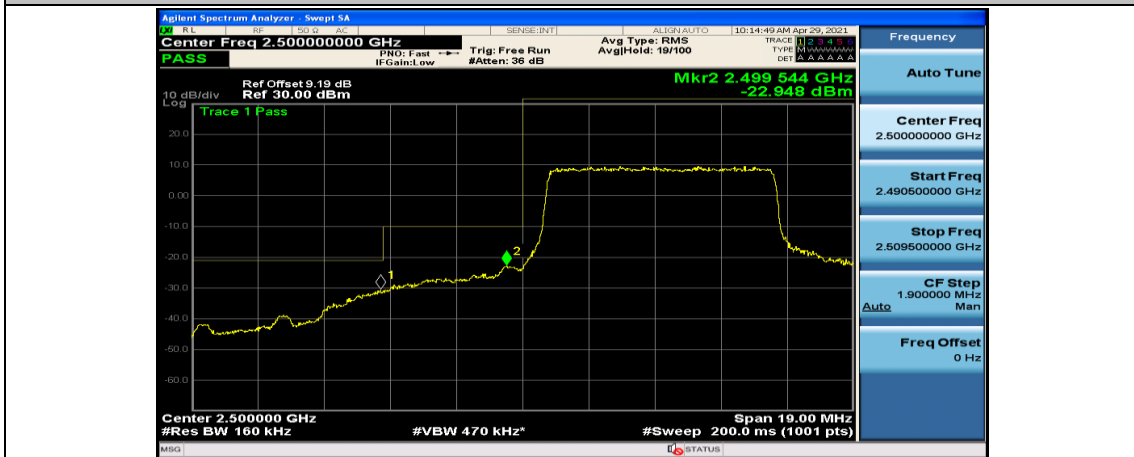

(Channel Bandwidth:15 MHz)_LCH_QPSK_37RB#0