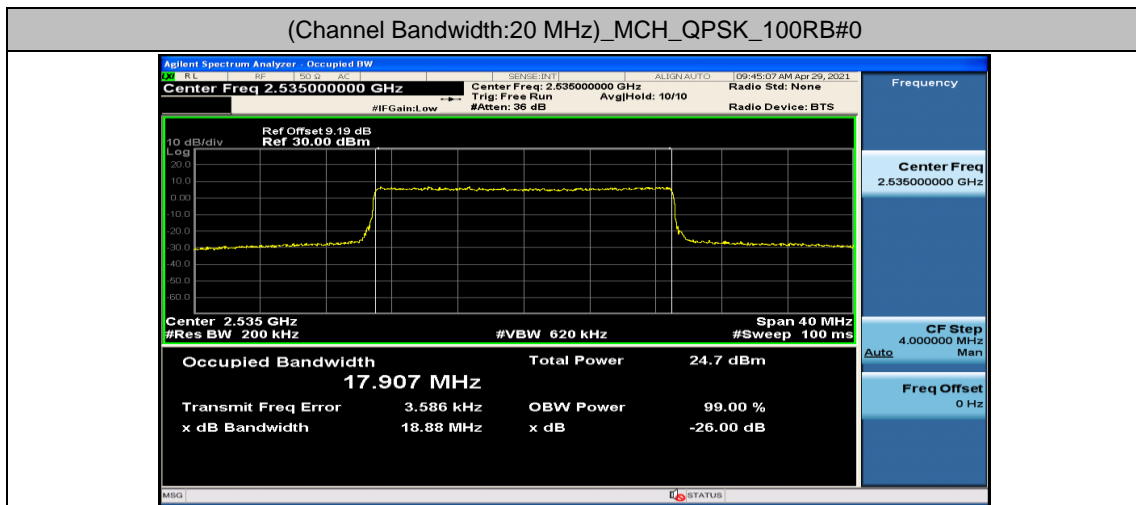

Channel Bandwidth: 15 MHz

Channel Bandwidth: 20 MHz

(Channel Bandwidth:20 MHz)_HCH_QPSK_100RB#0

(Channel Bandwidth:20 MHz)_LCH_16QAM_100RB#0

(Channel Bandwidth:20 MHz)_MCH_16QAM_100RB#0

Appendix D: Band Edge

Test Graphs

Channel Bandwidth: 5 MHz

(Channel Bandwidth: 5 MHz)_LCH_QPSK_12RB#0

(Channel Bandwidth: 5 MHz)_LCH_QPSK_12RB#6

(Channel Bandwidth: 5 MHz)_LCH_QPSK_12RB#13

(Channel Bandwidth: 5 MHz)_LCH_QPSK_25RB#0