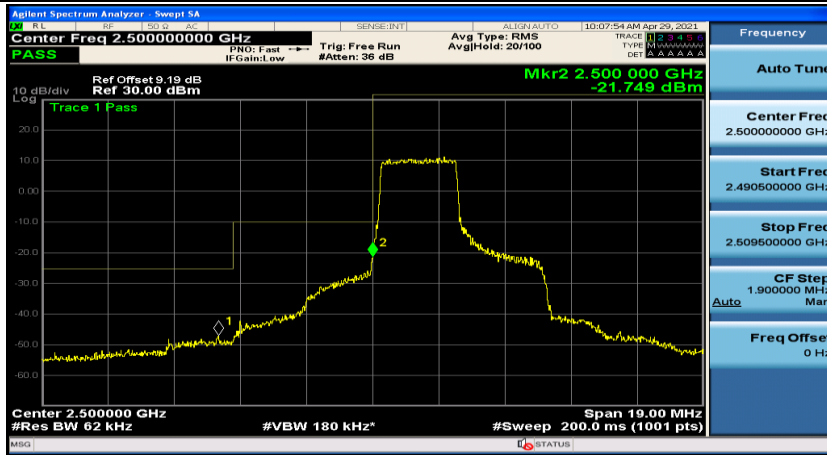

Channel Bandwidth: 15 MHz

Channel Bandwidth: 20 MHz

(Channel Bandwidth:20 MHz)_HCH_QPSK_100RB#0

(Channel Bandwidth:20 MHz)_LCH_16QAM_100RB#0

(Channel Bandwidth:20 MHz)_MCH_16QAM_100RB#0

Appendix D: Band Edge

Test Graphs

Channel Bandwidth: 5 MHz

(Channel Bandwidth: 5 MHz)_LCH_QPSK_12RB#0

(Channel Bandwidth: 5 MHz)_LCH_QPSK_12RB#6

(Channel Bandwidth: 5 MHz)_LCH_QPSK_12RB#13

(Channel Bandwidth: 5 MHz)_LCH_QPSK_25RB#0