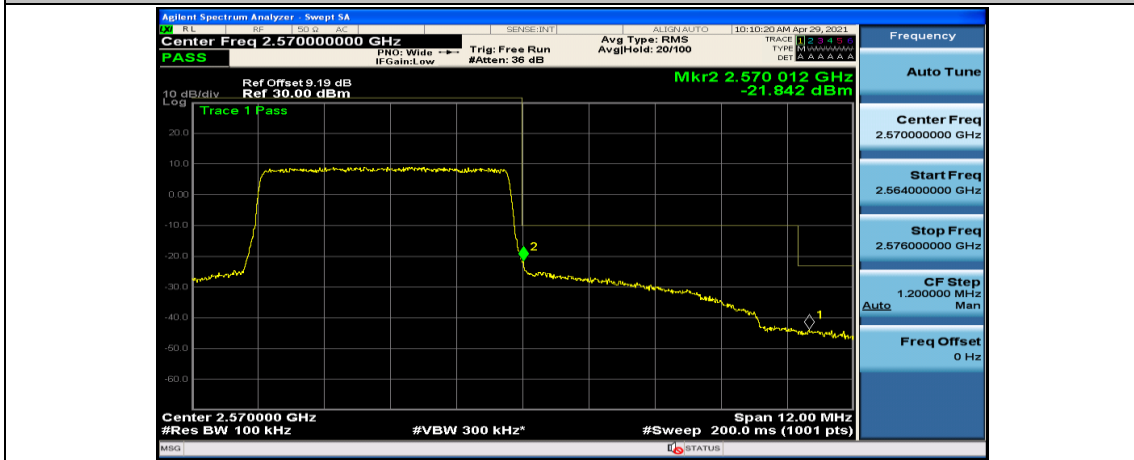

(Channel Bandwidth: 5 MHz)_HCH_QPSK_25RB#0