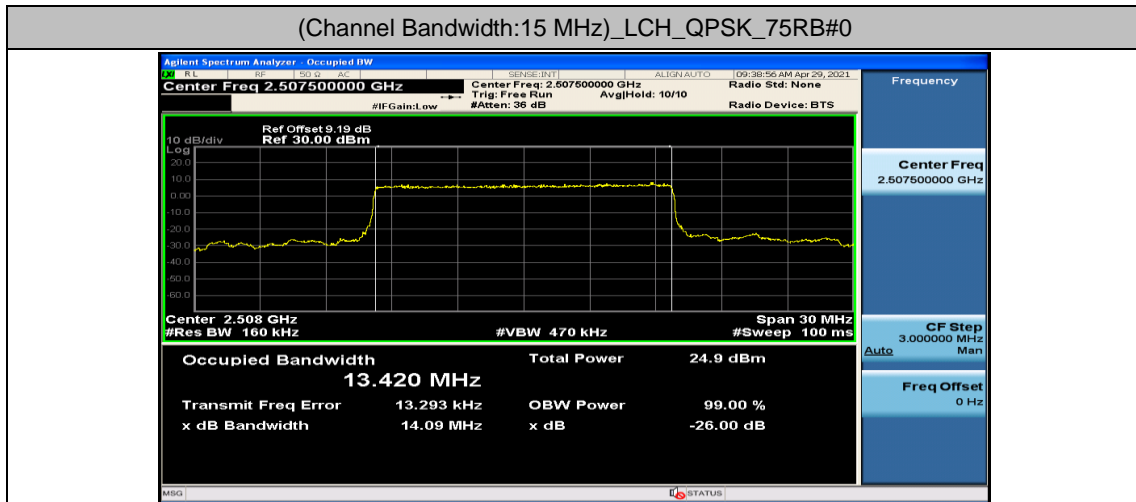

Channel Bandwidth: 15 MHz

Channel Bandwidth: 20 MHz

(Channel Bandwidth:20 MHz)_HCH_QPSK_100RB#0

(Channel Bandwidth:20 MHz)_LCH_16QAM_100RB#0

(Channel Bandwidth:20 MHz)_MCH_16QAM_100RB#0

Appendix D: Band Edge

Test Graphs

Channel Bandwidth: 5 MHz

(Channel Bandwidth: 5 MHz)_LCH_QPSK_12RB#0

(Channel Bandwidth: 5 MHz)_LCH_QPSK_12RB#6

(Channel Bandwidth: 5 MHz)_LCH_QPSK_12RB#13

(Channel Bandwidth: 5 MHz)_LCH_QPSK_25RB#0