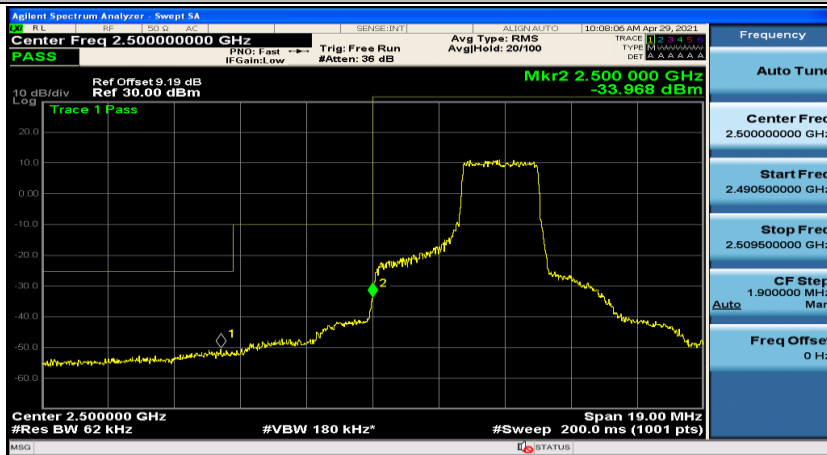

Test Graphs

Channel Bandwidth: 5 MHz

(Channel Bandwidth: 5 MHz)_LCH_QPSK_12RB#0

(Channel Bandwidth: 5 MHz)_LCH_QPSK_12RB#6

(Channel Bandwidth: 5 MHz)_LCH_QPSK_12RB#13

(Channel Bandwidth: 5 MHz)_LCH_QPSK_25RB#0