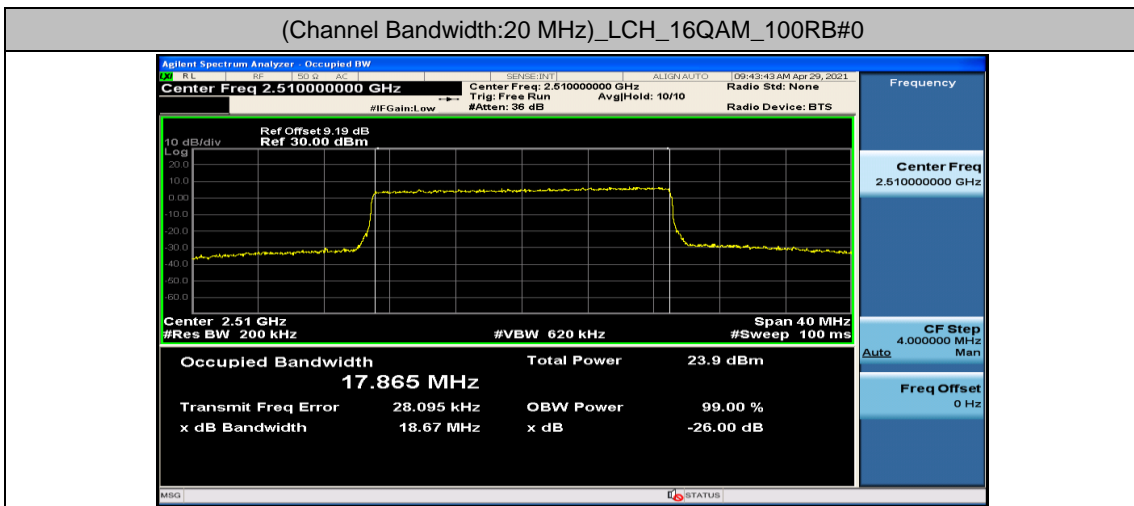

Channel Bandwidth: 15 MHz

Channel Bandwidth: 20 MHz

(Channel Bandwidth:20 MHz)_HCH_QPSK_100RB#0

(Channel Bandwidth:20 MHz)_LCH_16QAM_100RB#0

(Channel Bandwidth:20 MHz)_MCH_16QAM_100RB#0

Appendix D: Band Edge

Test Graphs

Channel Bandwidth: 5 MHz

(Channel Bandwidth: 5 MHz)_LCH_QPSK_12RB#0

(Channel Bandwidth: 5 MHz)_LCH_QPSK_12RB#6

(Channel Bandwidth: 5 MHz)_LCH_QPSK_12RB#13

(Channel Bandwidth: 5 MHz)_LCH_QPSK_25RB#0