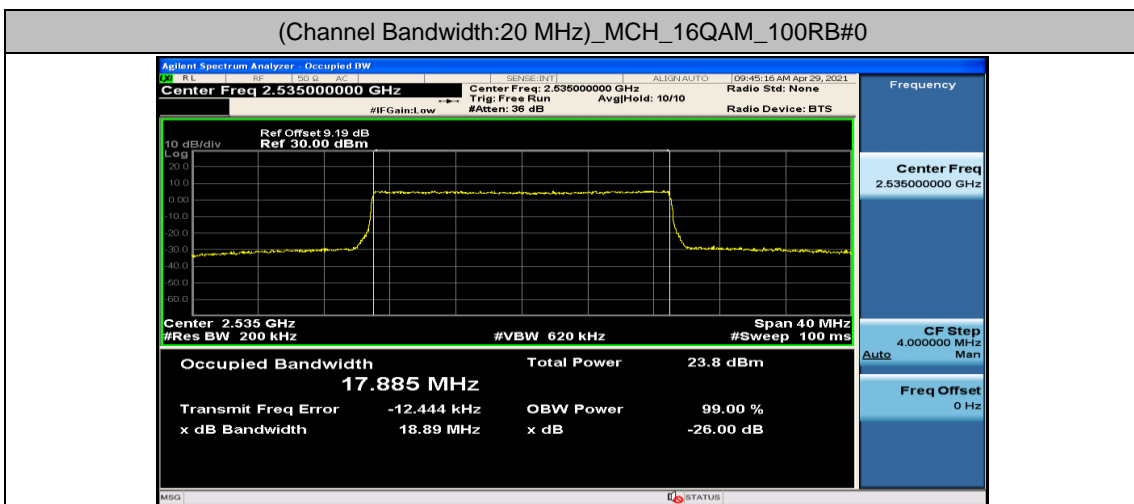

Channel Bandwidth: 15 MHz

Channel Bandwidth: 20 MHz

(Channel Bandwidth:20 MHz)_HCH_QPSK_100RB#0

(Channel Bandwidth:20 MHz)_LCH_16QAM_100RB#0

(Channel Bandwidth:20 MHz)_MCH_16QAM_100RB#0

Appendix D: Band Edge

Test Graphs

Channel Bandwidth: 5 MHz

(Channel Bandwidth: 5 MHz)_LCH_QPSK_12RB#0

(Channel Bandwidth: 5 MHz)_LCH_QPSK_12RB#6

(Channel Bandwidth: 5 MHz)_LCH_QPSK_12RB#13

(Channel Bandwidth: 5 MHz)_LCH_QPSK_25RB#0