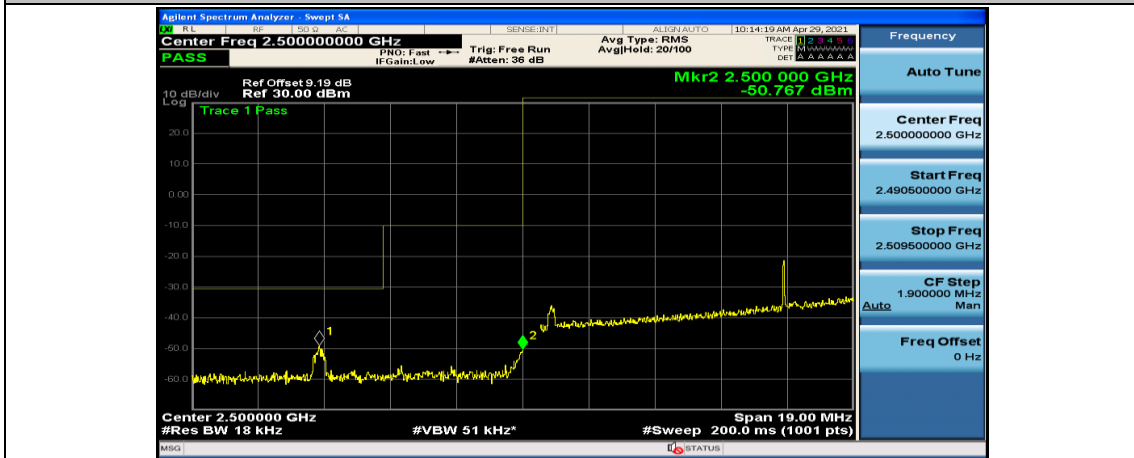

Channel Bandwidth: 10 MHz_HCH_16QAM_1RB#49

Channel Bandwidth: 10 MHz_HCH_16QAM_50RB#0

Channel Bandwidth: 15 MHz

(Channel Bandwidth:15 MHz)_LCH_QPSK_1RB#0

(Channel Bandwidth:15 MHz)_LCH_QPSK_1RB#37

(Channel Bandwidth:15 MHz)_LCH_QPSK_1RB#74