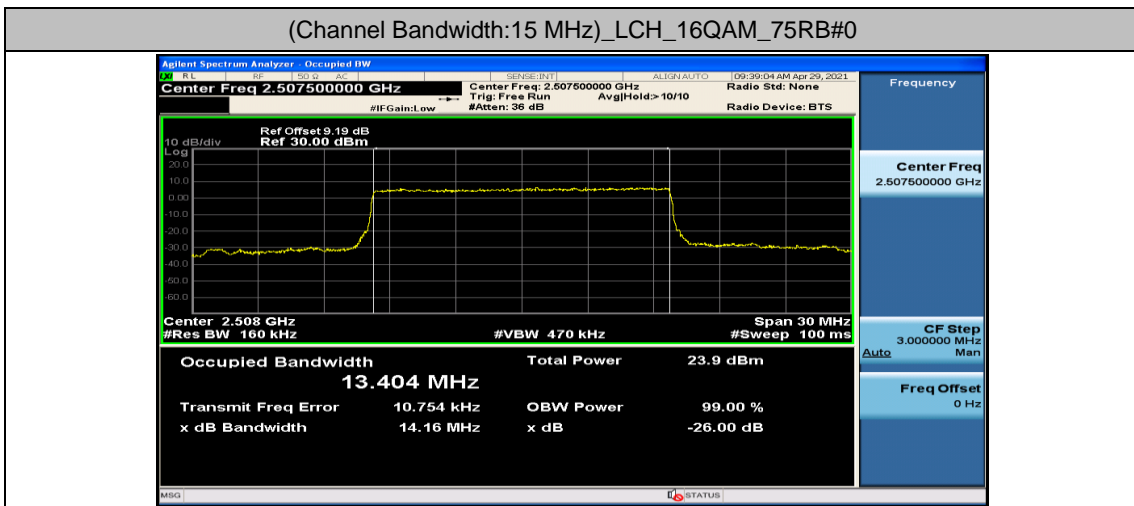

Channel Bandwidth: 15 MHz

Channel Bandwidth: 20 MHz

(Channel Bandwidth:20 MHz)_HCH_QPSK_100RB#0

(Channel Bandwidth:20 MHz)_LCH_16QAM_100RB#0

(Channel Bandwidth:20 MHz)_MCH_16QAM_100RB#0

Appendix D: Band Edge

Test Graphs

Channel Bandwidth: 5 MHz

(Channel Bandwidth: 5 MHz)_LCH_QPSK_12RB#0

(Channel Bandwidth: 5 MHz)_LCH_QPSK_12RB#6

(Channel Bandwidth: 5 MHz)_LCH_QPSK_12RB#13

(Channel Bandwidth: 5 MHz)_LCH_QPSK_25RB#0