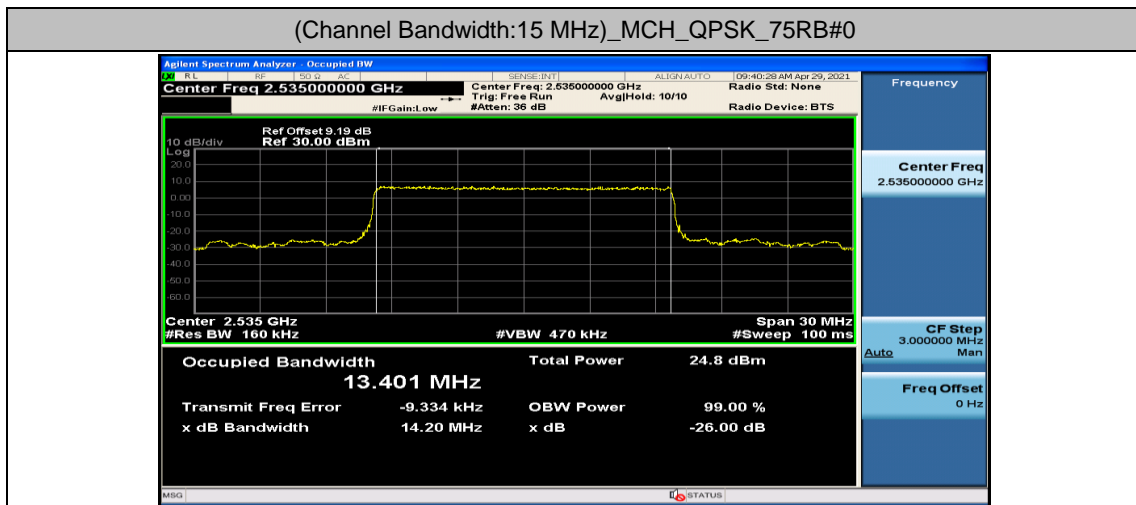

Channel Bandwidth: 15 MHz

Channel Bandwidth: 20 MHz

(Channel Bandwidth:20 MHz)_HCH_QPSK_100RB#0

(Channel Bandwidth:20 MHz)_LCH_16QAM_100RB#0

(Channel Bandwidth:20 MHz)_MCH_16QAM_100RB#0

Appendix D: Band Edge

Test Graphs

Channel Bandwidth: 5 MHz

(Channel Bandwidth: 5 MHz)_LCH_QPSK_12RB#0

(Channel Bandwidth: 5 MHz)_LCH_QPSK_12RB#6

(Channel Bandwidth: 5 MHz)_LCH_QPSK_12RB#13

(Channel Bandwidth: 5 MHz)_LCH_QPSK_25RB#0