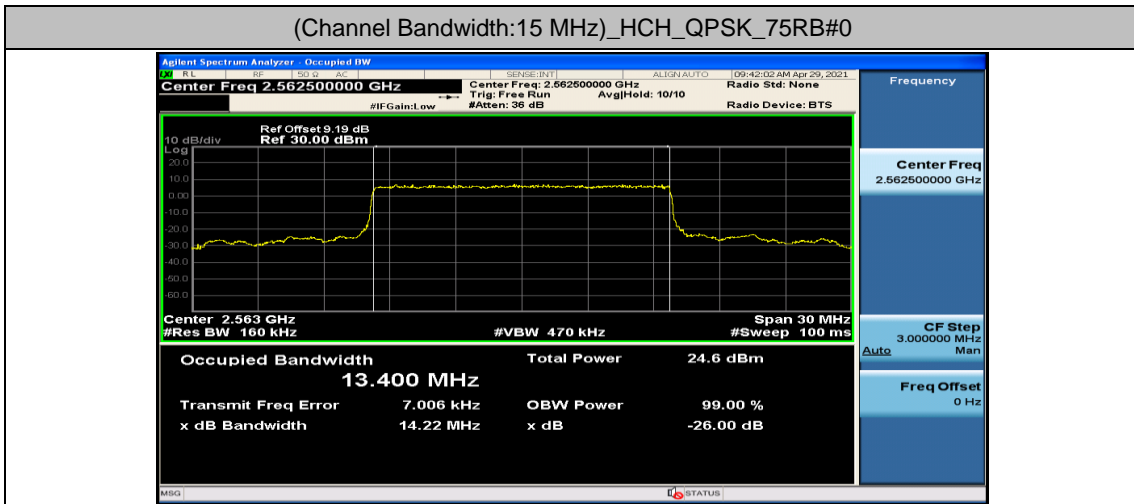

Channel Bandwidth: 15 MHz

Channel Bandwidth: 20 MHz

(Channel Bandwidth:20 MHz)_HCH_QPSK_100RB#0

(Channel Bandwidth:20 MHz)_LCH_16QAM_100RB#0

(Channel Bandwidth:20 MHz)_MCH_16QAM_100RB#0

Appendix D: Band Edge

Test Graphs

Channel Bandwidth: 5 MHz

(Channel Bandwidth: 5 MHz)_LCH_QPSK_12RB#0

(Channel Bandwidth: 5 MHz)_LCH_QPSK_12RB#6

(Channel Bandwidth: 5 MHz)_LCH_QPSK_12RB#13

(Channel Bandwidth: 5 MHz)_LCH_QPSK_25RB#0