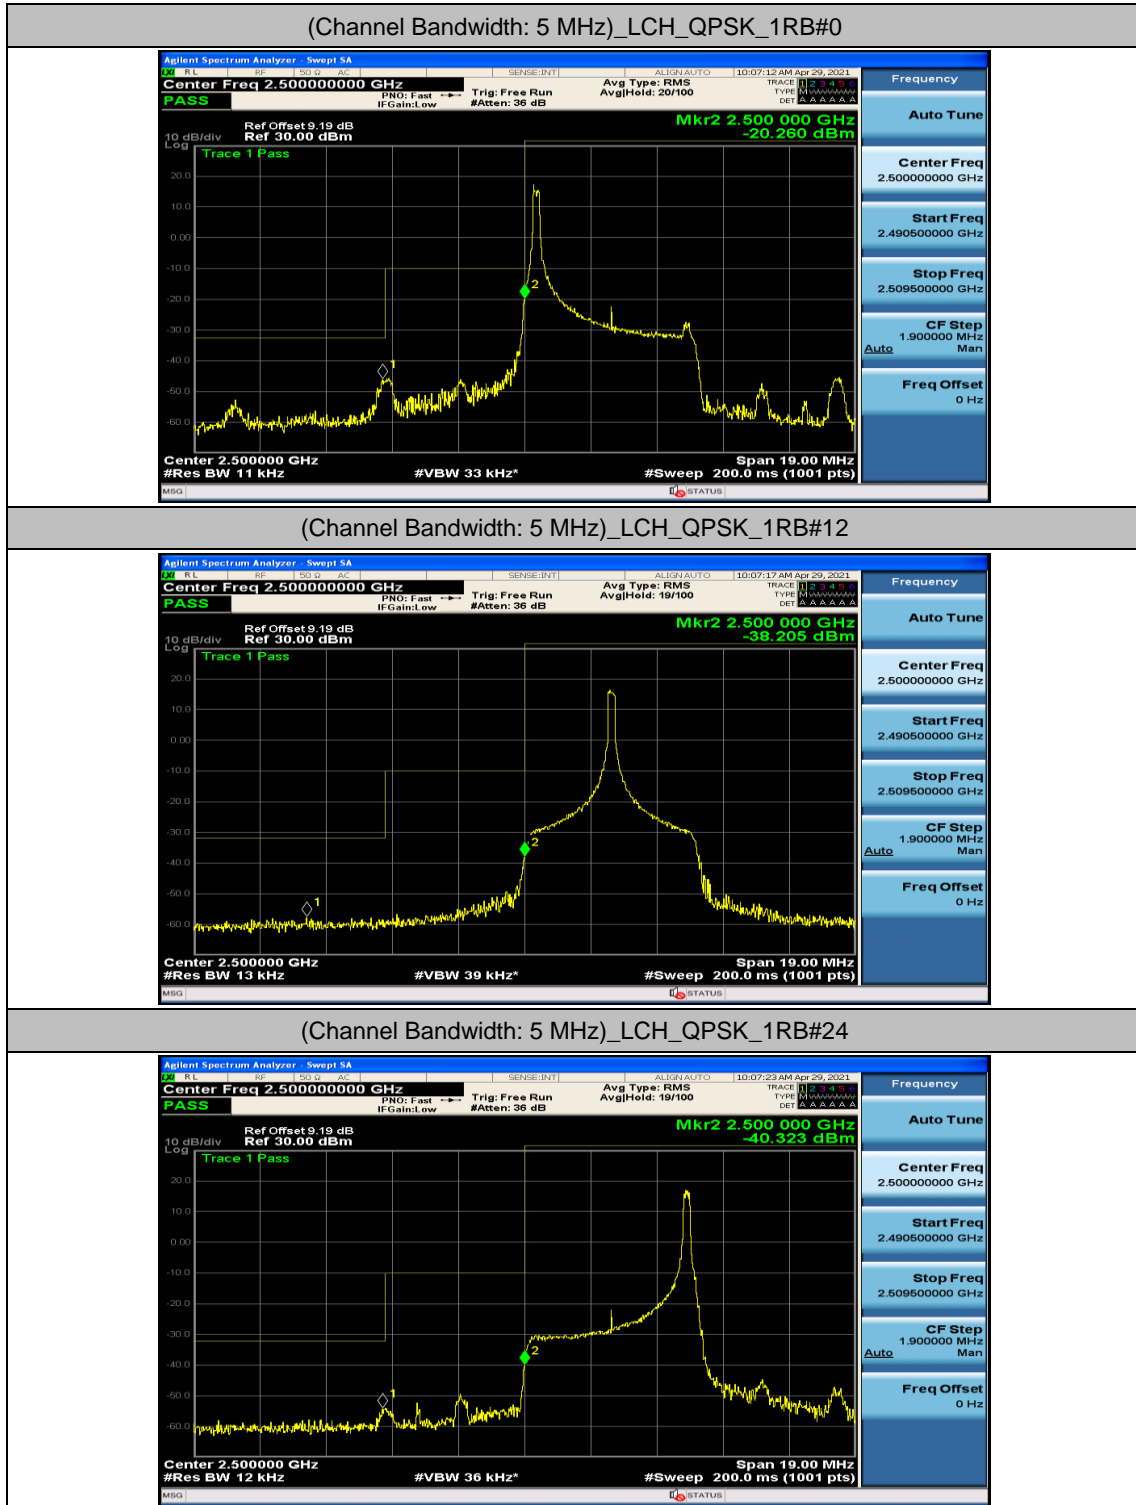

Channel Bandwidth: 15 MHz

Channel Bandwidth: 20 MHz

(Channel Bandwidth:20 MHz)_HCH_QPSK_100RB#0

(Channel Bandwidth:20 MHz)_LCH_16QAM_100RB#0

(Channel Bandwidth:20 MHz)_MCH_16QAM_100RB#0

Appendix D: Band Edge

Test Graphs

Channel Bandwidth: 5 MHz

(Channel Bandwidth: 5 MHz)_LCH_QPSK_12RB#0

(Channel Bandwidth: 5 MHz)_LCH_QPSK_12RB#6

(Channel Bandwidth: 5 MHz)_LCH_QPSK_12RB#13

(Channel Bandwidth: 5 MHz)_LCH_QPSK_25RB#0