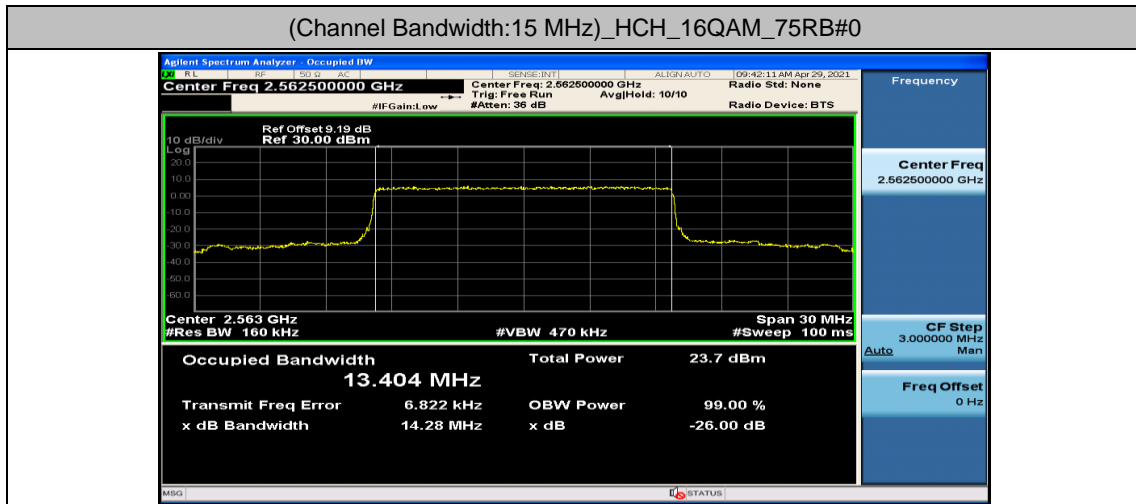

Channel Bandwidth: 15 MHz

Channel Bandwidth: 20 MHz

(Channel Bandwidth:20 MHz)_HCH_QPSK_100RB#0

(Channel Bandwidth:20 MHz)_LCH_16QAM_100RB#0

(Channel Bandwidth:20 MHz)_MCH_16QAM_100RB#0

Appendix D: Band Edge

Test Graphs

Channel Bandwidth: 5 MHz

(Channel Bandwidth: 5 MHz)_LCH_QPSK_12RB#0

(Channel Bandwidth: 5 MHz)_LCH_QPSK_12RB#6

(Channel Bandwidth: 5 MHz)_LCH_QPSK_12RB#13

(Channel Bandwidth: 5 MHz)_LCH_QPSK_25RB#0