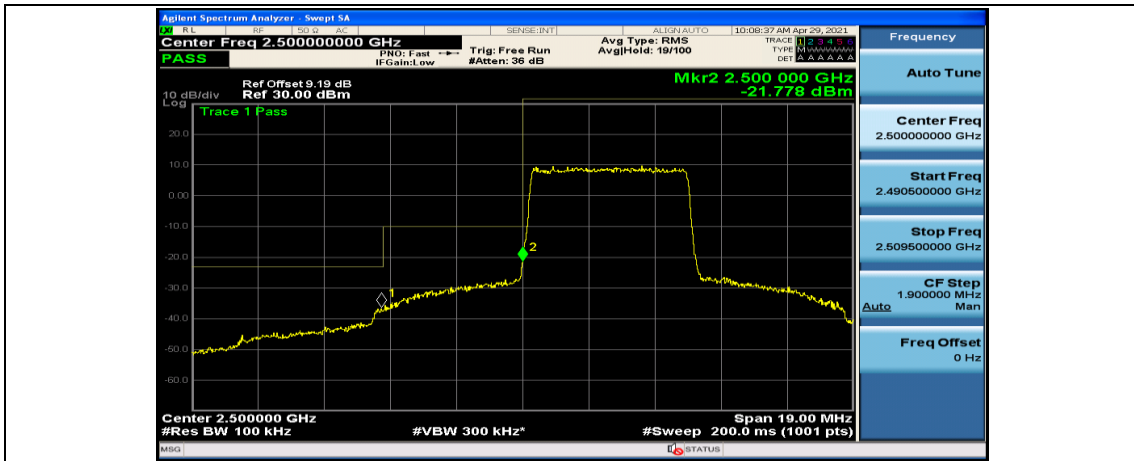

Test Graphs

Channel Bandwidth: 5 MHz

(Channel Bandwidth: 5 MHz)_LCH_QPSK_12RB#0

(Channel Bandwidth: 5 MHz)_LCH_QPSK_12RB#6

(Channel Bandwidth: 5 MHz)_LCH_QPSK_12RB#13

(Channel Bandwidth: 5 MHz)_LCH_QPSK_25RB#0