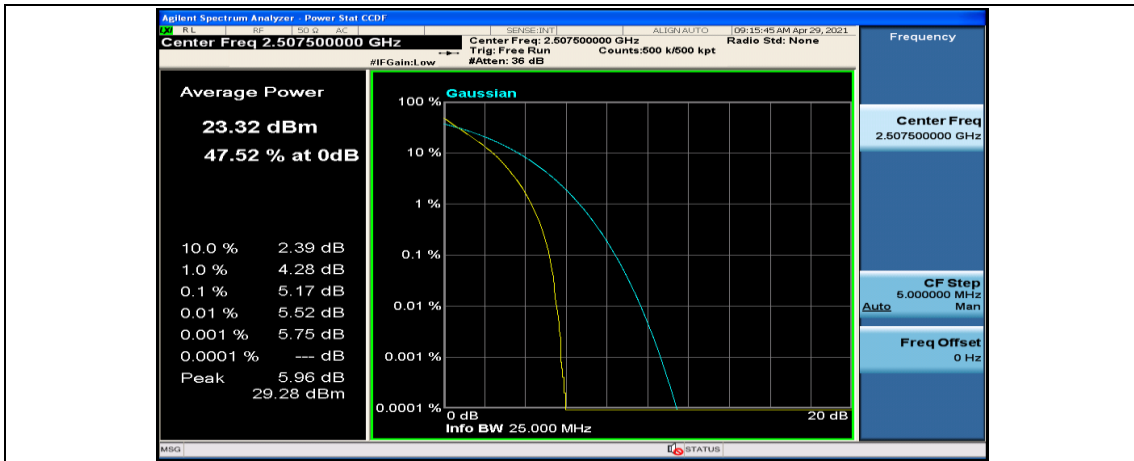

Channel Bandwidth: 15 MHz

(Channel Bandwidth:15 MHz)_LCH_QPSK_37RB#18

(Channel Bandwidth:15 MHz)_LCH_QPSK_37RB#38

(Channel Bandwidth:15 MHz)_LCH_QPSK_75RB#0

(Channel Bandwidth:15 MHz)_MCH_QPSK_1RB#0

(Channel Bandwidth:15 MHz)_MCH_QPSK_1RB#37

(Channel Bandwidth:15 MHz)_MCH_QPSK_1RB#74

(Channel Bandwidth:15 MHz)_MCH_QPSK_37RB#0

(Channel Bandwidth:15 MHz)_MCH_QPSK_37RB#18

(Channel Bandwidth:15 MHz)_MCH_QPSK_37RB#38

(Channel Bandwidth:15 MHz)_MCH_QPSK_75RB#0