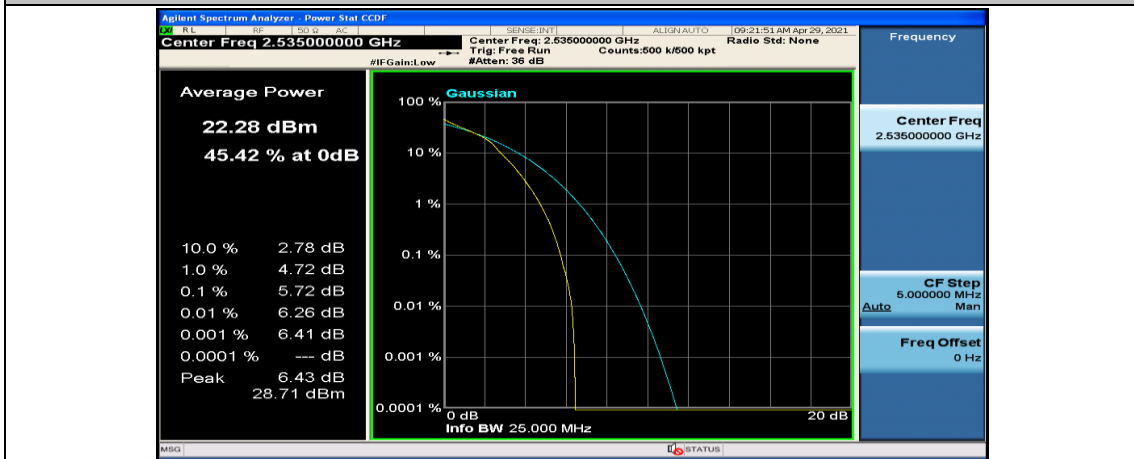

(Channel Bandwidth:20 MHz)_MCH_16QAM_50RB#25