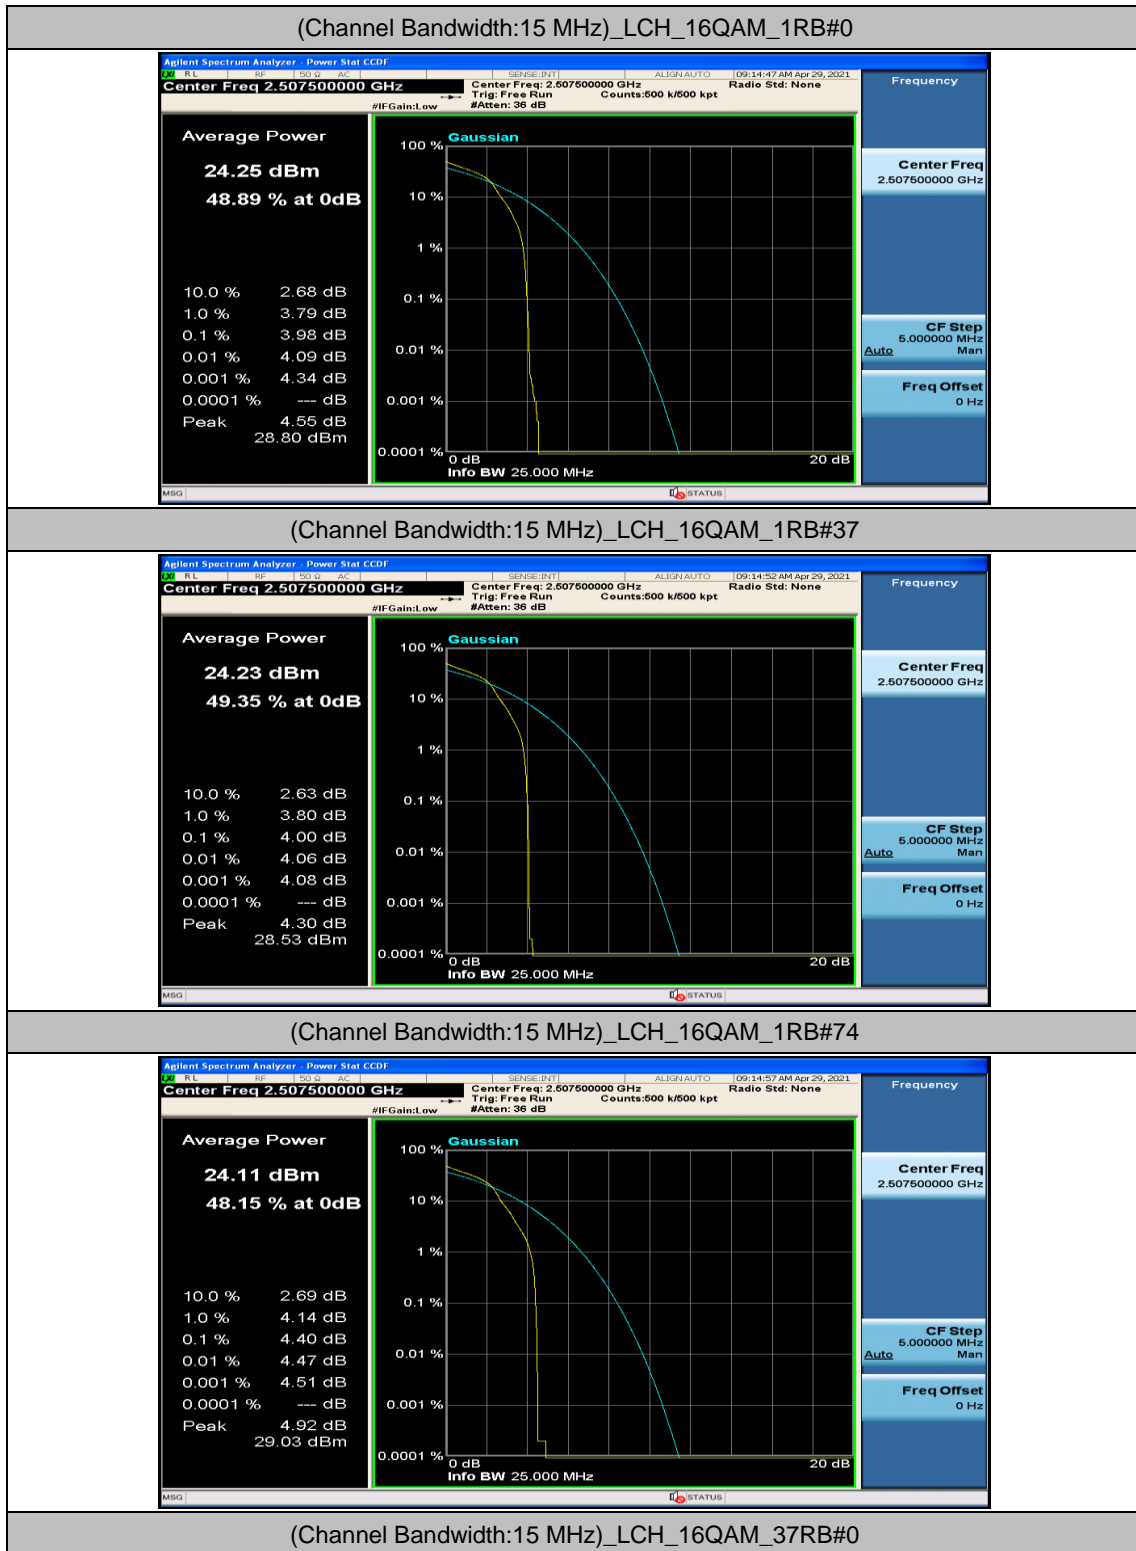

(Channel Bandwidth:15 MHz)_MCH_QPSK_1RB#74

(Channel Bandwidth:15 MHz)_MCH_QPSK_37RB#0

(Channel Bandwidth:15 MHz)_MCH_QPSK_37RB#18

(Channel Bandwidth:15 MHz)_MCH_QPSK_37RB#38

(Channel Bandwidth:15 MHz)_MCH_QPSK_75RB#0

(Channel Bandwidth:15 MHz)_HCH_QPSK_1RB#0

(Channel Bandwidth:15 MHz)_HCH_QPSK_1RB#37

(Channel Bandwidth:15 MHz)_HCH_QPSK_1RB#74

(Channel Bandwidth:15 MHz)_HCH_QPSK_37RB#0

(Channel Bandwidth:15 MHz)_HCH_QPSK_37RB#18

(Channel Bandwidth:15 MHz)_HCH_QPSK_37RB#38

(Channel Bandwidth:15 MHz)_HCH_QPSK_75RB#0

(Channel Bandwidth:15 MHz)_LCH_16QAM_37RB#18

(Channel Bandwidth:15 MHz)_LCH_16QAM_37RB#38

(Channel Bandwidth:15 MHz)_LCH_16QAM_75RB#0