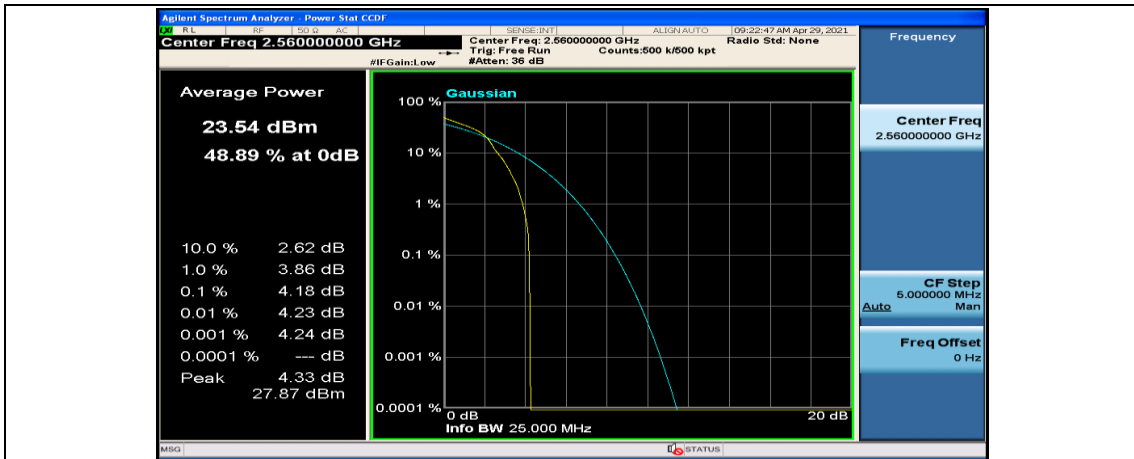

(Channel Bandwidth:20 MHz)_MCH_16QAM_50RB#25

(Channel Bandwidth:20 MHz)_MCH_16QAM_50RB#50

(Channel Bandwidth:20 MHz)_MCH_16QAM_100RB#0

(Channel Bandwidth:20 MHz)_HCH_16QAM_1RB#0

(Channel Bandwidth:20 MHz)_HCH_16QAM_1RB#49