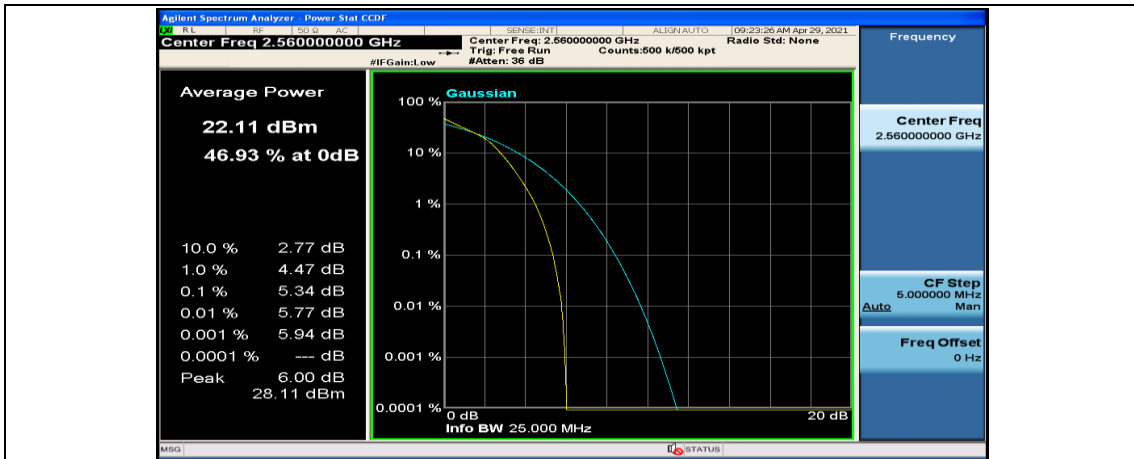

(Channel Bandwidth:20 MHz)_HCH_16QAM_50RB#25