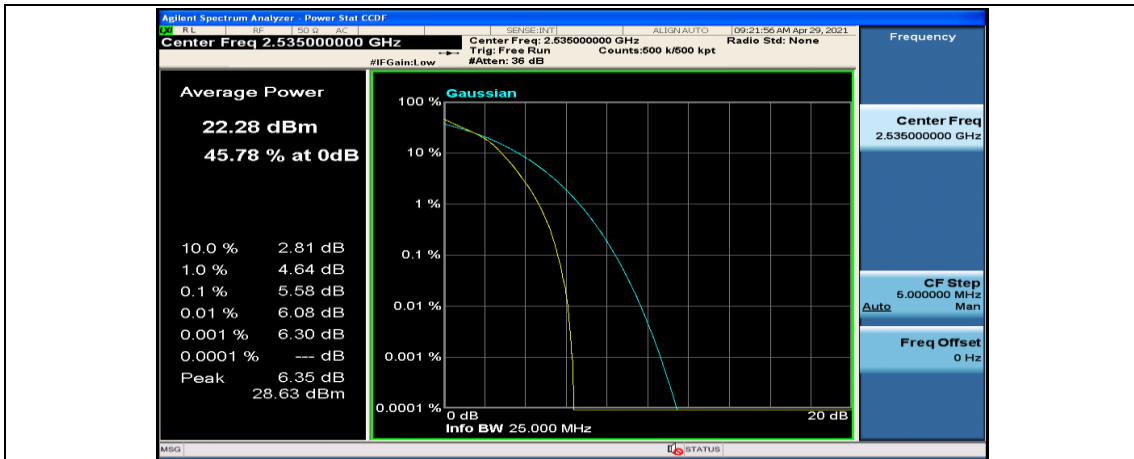

(Channel Bandwidth:20 MHz)_MCH_16QAM_50RB#50