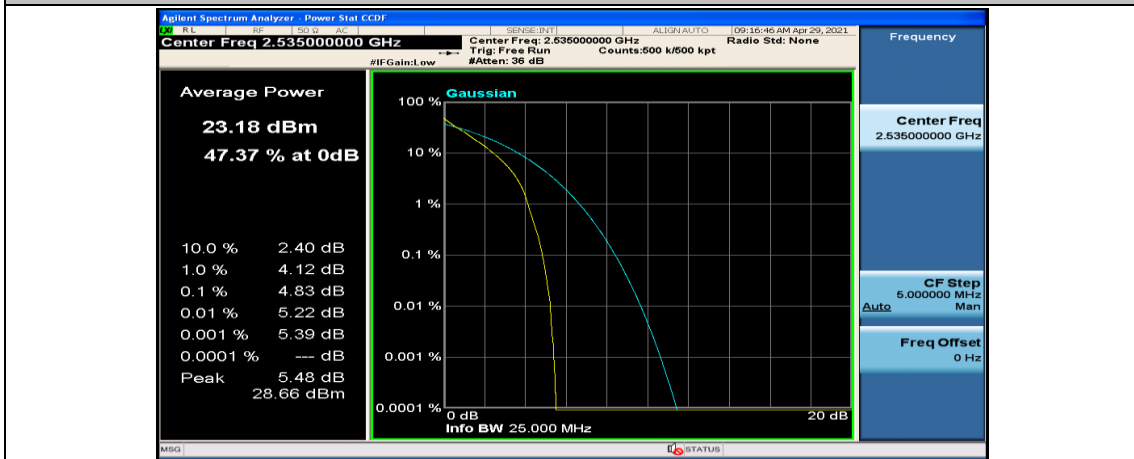

Channel Bandwidth: 15 MHz

(Channel Bandwidth:15 MHz)_LCH_QPSK_37RB#18

(Channel Bandwidth:15 MHz)_LCH_QPSK_37RB#38

(Channel Bandwidth:15 MHz)_LCH_QPSK_75RB#0

(Channel Bandwidth:15 MHz)_MCH_QPSK_1RB#0

(Channel Bandwidth:15 MHz)_MCH_QPSK_1RB#37

(Channel Bandwidth:15 MHz)_MCH_QPSK_1RB#74

(Channel Bandwidth:15 MHz)_MCH_QPSK_37RB#0

(Channel Bandwidth:15 MHz)_MCH_QPSK_37RB#18

(Channel Bandwidth:15 MHz)_MCH_QPSK_37RB#38

(Channel Bandwidth:15 MHz)_MCH_QPSK_75RB#0