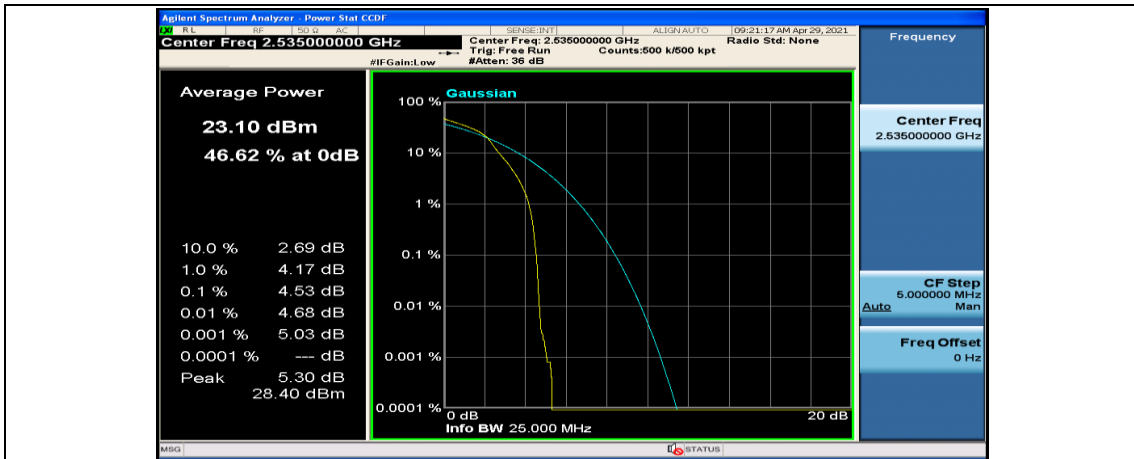

(Channel Bandwidth:20 MHz)_LCH_16QAM_100RB#0

(Channel Bandwidth:20 MHz)_MCH_16QAM_1RB#0

(Channel Bandwidth:20 MHz)_MCH_16QAM_1RB#49

(Channel Bandwidth:20 MHz)_MCH_16QAM_1RB#99

(Channel Bandwidth:20 MHz)_MCH_16QAM_50RB#0