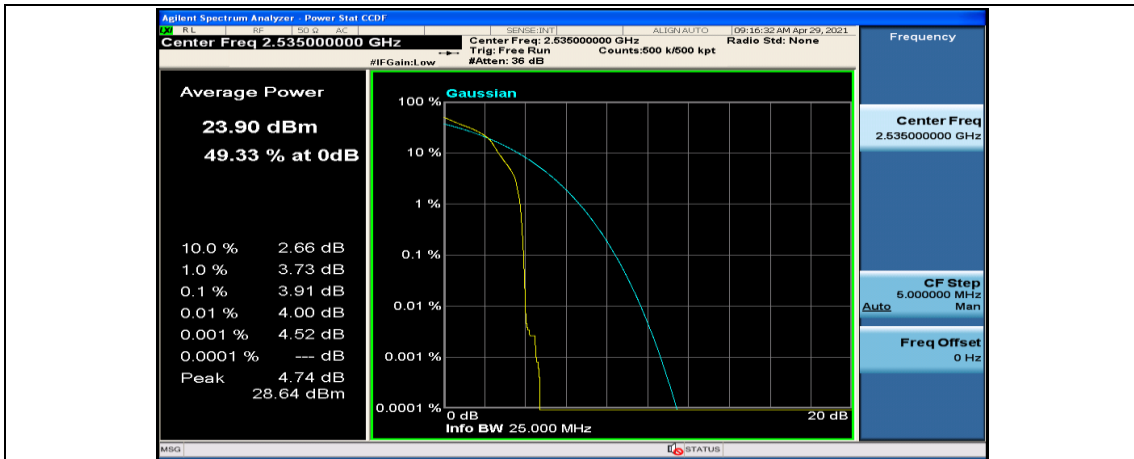

(Channel Bandwidth:15 MHz)_MCH_16QAM_1RB#74