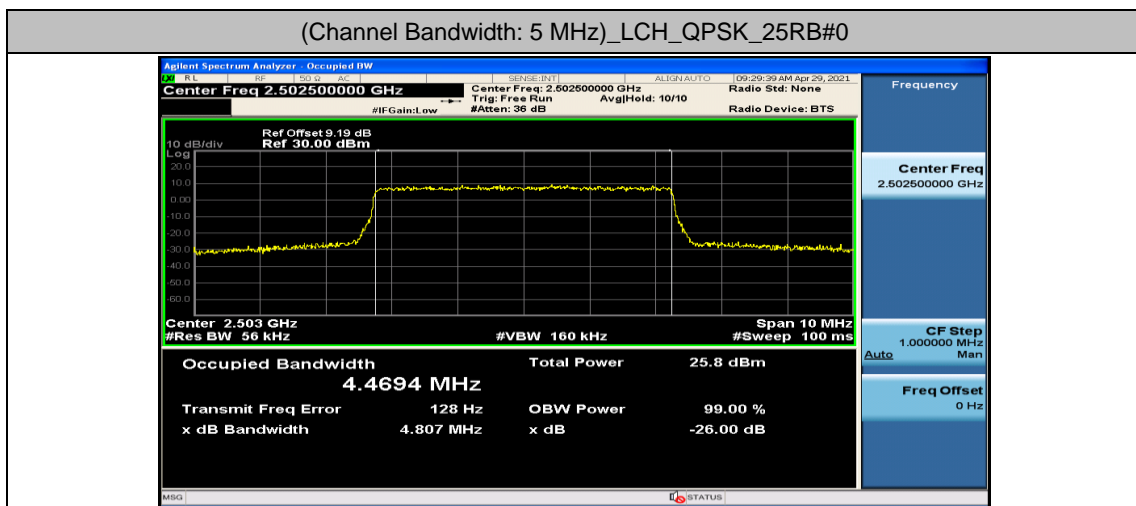

Channel Bandwidth: 20 MHz

Channel Bandwidth: 20 MHz						
Modulation	Channel	RB Configuration		Occupied Bandwidth (MHz)	26dB Bandwidth (MHz)	Verdict
		Size	Offset			
QPSK	LCH	100	0	17.881	18.81	PASS
	MCH	100	0	17.907	18.88	PASS
	HCH	100	0	17.892	18.79	PASS
16QAM	LCH	100	0	17.865	18.67	PASS
	MCH	100	0	17.885	18.89	PASS
	HCH	100	0	17.868	18.73	PASS

Test Graphs

Channel Bandwidth: 5 MHz