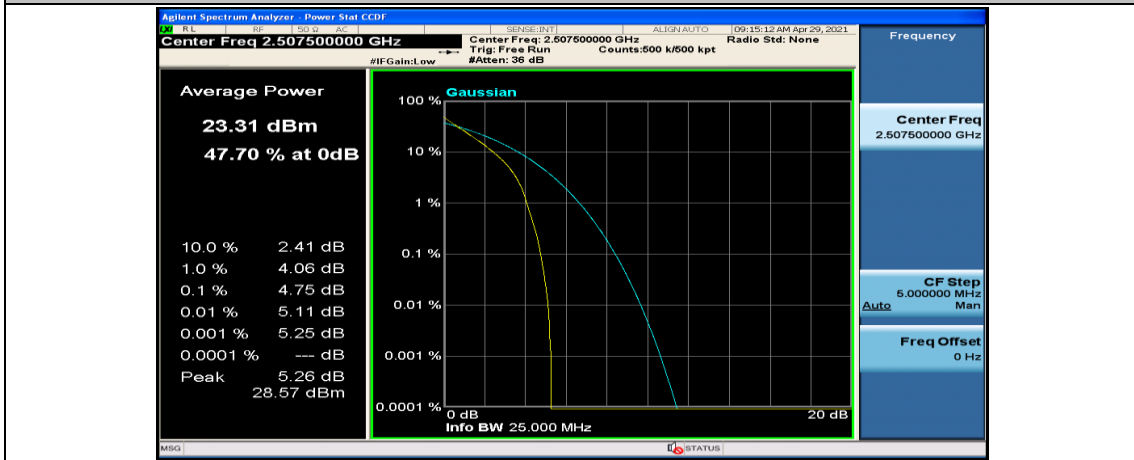

Channel Bandwidth: 15 MHz

(Channel Bandwidth:15 MHz)_LCH_QPSK_37RB#18

(Channel Bandwidth:15 MHz)_LCH_QPSK_37RB#38

(Channel Bandwidth:15 MHz)_LCH_QPSK_75RB#0

(Channel Bandwidth:15 MHz)_MCH_QPSK_1RB#0

(Channel Bandwidth:15 MHz)_MCH_QPSK_1RB#37

(Channel Bandwidth:15 MHz)_MCH_QPSK_1RB#74

(Channel Bandwidth:15 MHz)_MCH_QPSK_37RB#0

(Channel Bandwidth:15 MHz)_MCH_QPSK_37RB#18

(Channel Bandwidth:15 MHz)_MCH_QPSK_37RB#38

(Channel Bandwidth:15 MHz)_MCH_QPSK_75RB#0