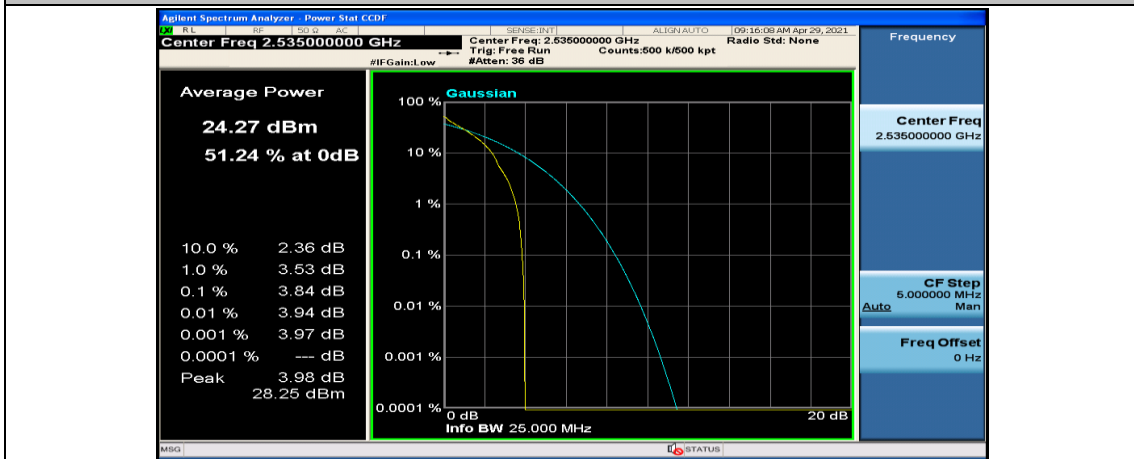

Channel Bandwidth: 15 MHz

(Channel Bandwidth:15 MHz)_LCH_QPSK_37RB#18

(Channel Bandwidth:15 MHz)_LCH_QPSK_37RB#38

(Channel Bandwidth:15 MHz)_LCH_QPSK_75RB#0

(Channel Bandwidth:15 MHz)_MCH_QPSK_1RB#0

(Channel Bandwidth:15 MHz)_MCH_QPSK_1RB#37

(Channel Bandwidth:15 MHz)_MCH_QPSK_1RB#74

(Channel Bandwidth:15 MHz)_MCH_QPSK_37RB#0

(Channel Bandwidth:15 MHz)_MCH_QPSK_37RB#18

(Channel Bandwidth:15 MHz)_MCH_QPSK_37RB#38

(Channel Bandwidth:15 MHz)_MCH_QPSK_75RB#0