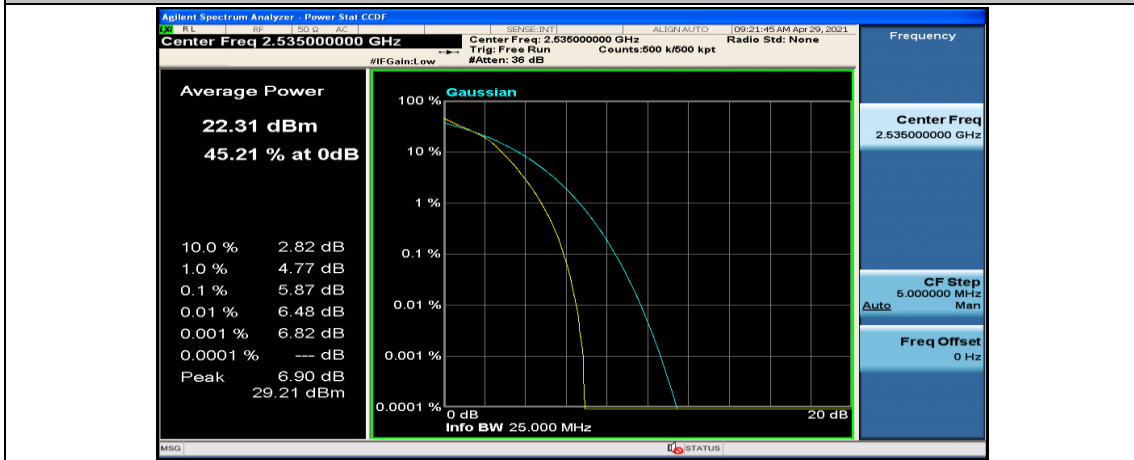

(Channel Bandwidth:20 MHz)_LCH_16QAM_100RB#0

(Channel Bandwidth:20 MHz)_MCH_16QAM_1RB#0

(Channel Bandwidth:20 MHz)_MCH_16QAM_1RB#49

(Channel Bandwidth:20 MHz)_MCH_16QAM_1RB#99

(Channel Bandwidth:20 MHz)_MCH_16QAM_50RB#0