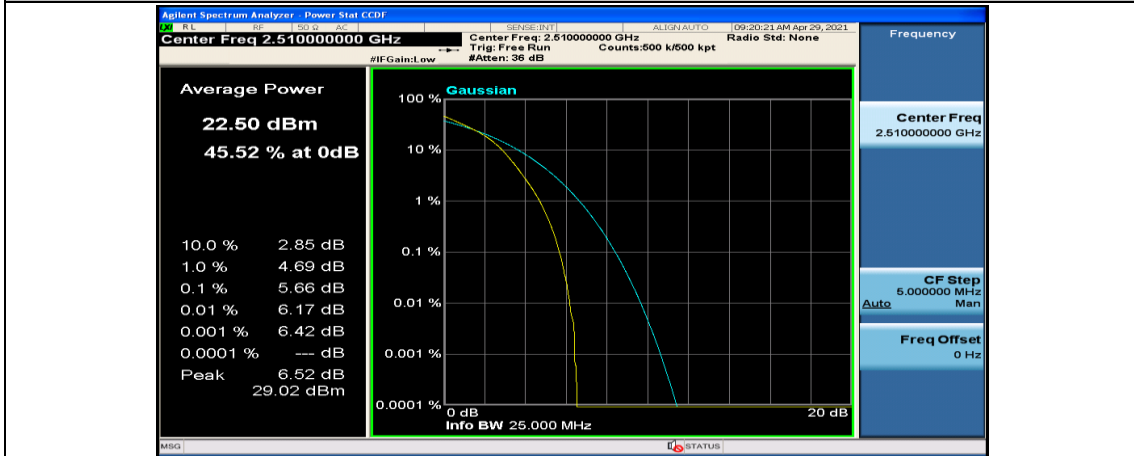

(Channel Bandwidth:20 MHz)_HCH_QPSK_1RB#49

(Channel Bandwidth:20 MHz)_HCH_QPSK_50RB#50

(Channel Bandwidth:20 MHz)_HCH_QPSK_100RB#0

(Channel Bandwidth:20 MHz)_LCH_16QAM_50RB#25

(Channel Bandwidth:20 MHz)_LCH_16QAM_50RB#50