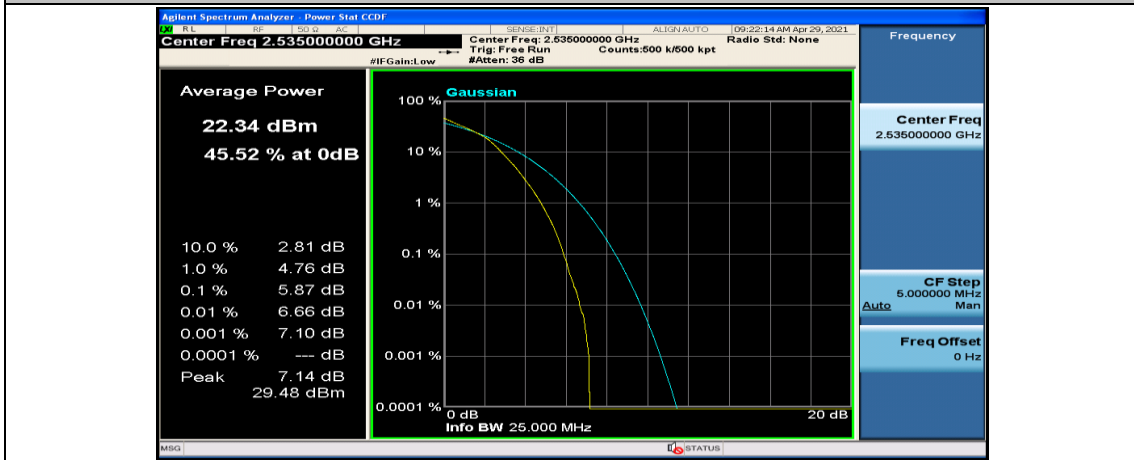

(Channel Bandwidth:20 MHz)_MCH_16QAM_100RB#0