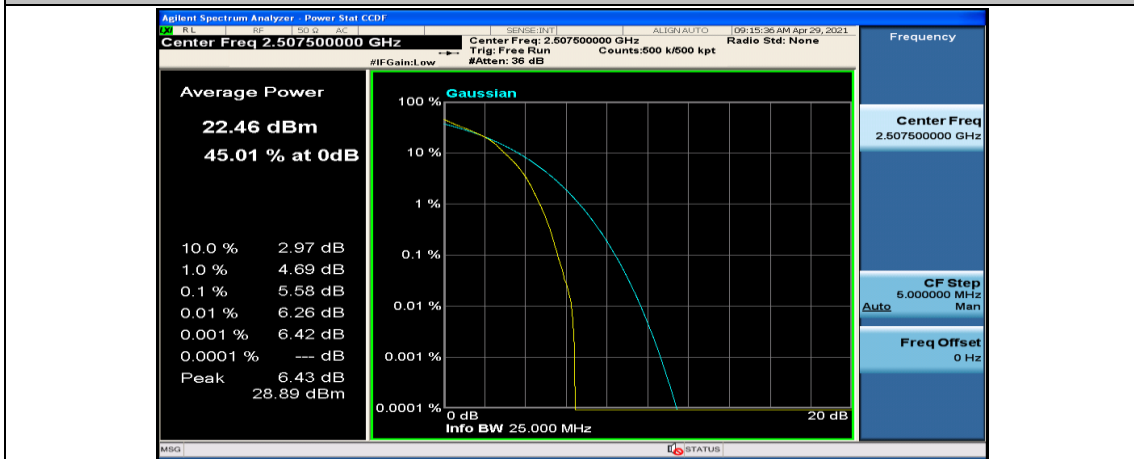

(Channel Bandwidth:15 MHz)_HCH_QPSK_37RB#38

(Channel Bandwidth:15 MHz)_HCH_QPSK_75RB#0

(Channel Bandwidth:15 MHz)_LCH_16QAM_37RB#18

(Channel Bandwidth:15 MHz)_LCH_16QAM_37RB#38

(Channel Bandwidth:15 MHz)_LCH_16QAM_75RB#0