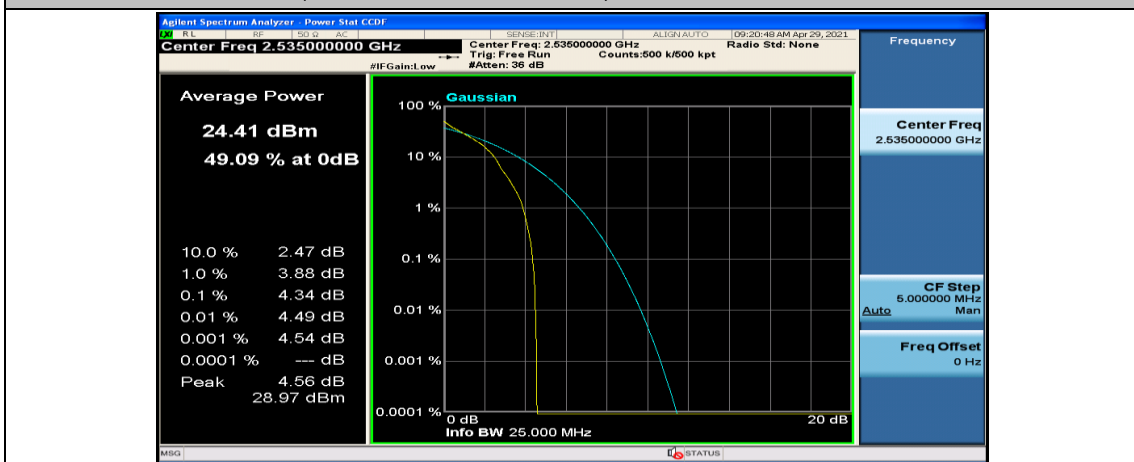

(Channel Bandwidth:20 MHz)_MCH_QPSK_1RB#0