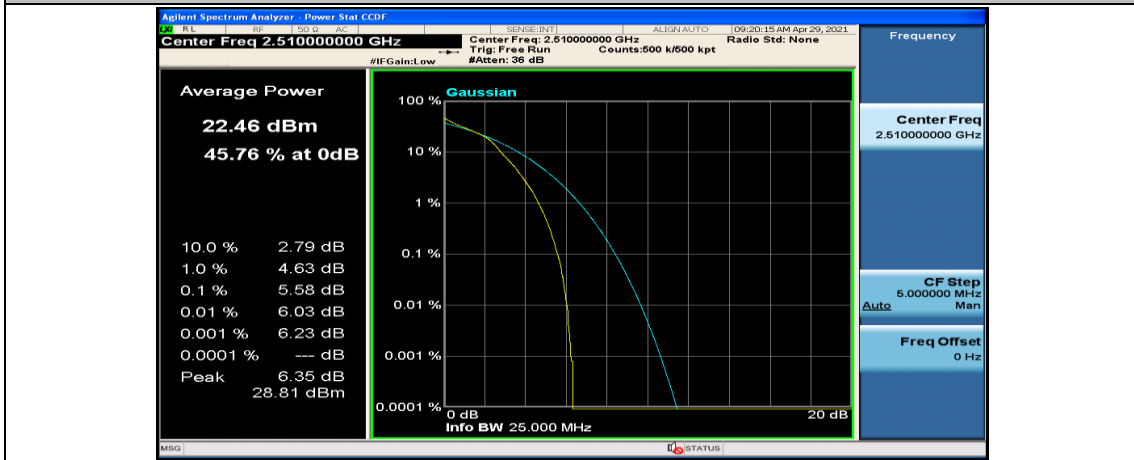

(Channel Bandwidth:20 MHz)_HCH_QPSK_1RB#49

(Channel Bandwidth:20 MHz)_HCH_QPSK_50RB#50

(Channel Bandwidth:20 MHz)_HCH_QPSK_100RB#0

(Channel Bandwidth:20 MHz)_LCH_16QAM_50RB#25

(Channel Bandwidth:20 MHz)_LCH_16QAM_50RB#50