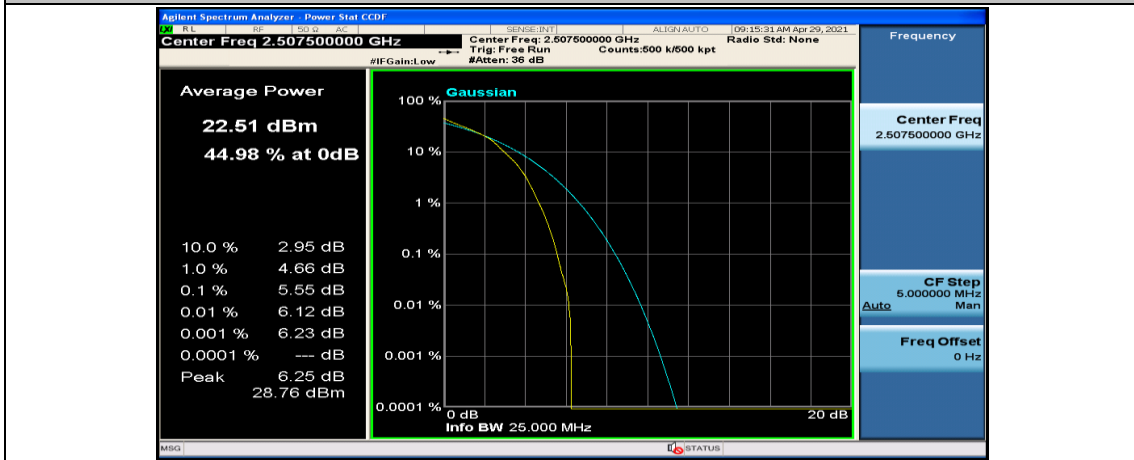

(Channel Bandwidth:15 MHz)_HCH_QPSK_37RB#38

(Channel Bandwidth:15 MHz)_HCH_QPSK_75RB#0

(Channel Bandwidth:15 MHz)_LCH_16QAM_37RB#18

(Channel Bandwidth:15 MHz)_LCH_16QAM_37RB#38

(Channel Bandwidth:15 MHz)_LCH_16QAM_75RB#0