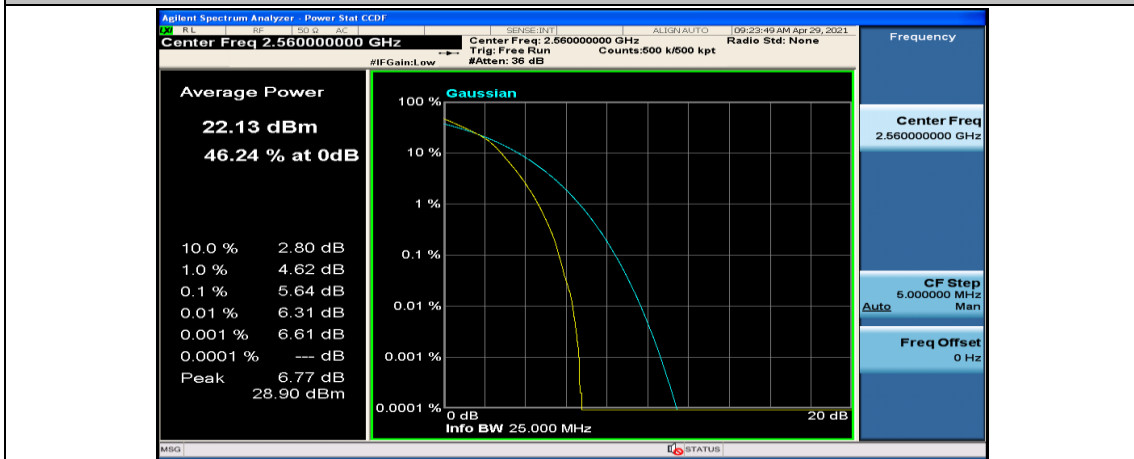

(Channel Bandwidth:20 MHz)_HCH_16QAM_1RB#99

(Channel Bandwidth:20 MHz)_HCH_16QAM_50RB#0

(Channel Bandwidth:20 MHz)_HCH_16QAM_50RB#25

(Channel Bandwidth:20 MHz)_HCH_16QAM_50RB#50

(Channel Bandwidth:20 MHz)_HCH_16QAM_100RB#0

Appendix C: 26dB Bandwidth and Occupied Bandwidth

Test Result

Channel Bandwidth: 5 MHz

Channel Bandwidth: 5 MHz						
Modulation	Channel	RB Configuration		Occupied Bandwidth (MHz)	26dB Bandwidth (MHz)	Verdict
		Size	Offset			
QPSK	LCH	25	0	4.4694	4.807	PASS
	MCH	25	0	4.4658	4.828	PASS
	HCH	25	0	4.4787	4.816	PASS
16QAM	LCH	25	0	4.4765	4.817	PASS
	MCH	25	0	4.4711	4.824	PASS
	HCH	25	0	4.4706	4.842	PASS