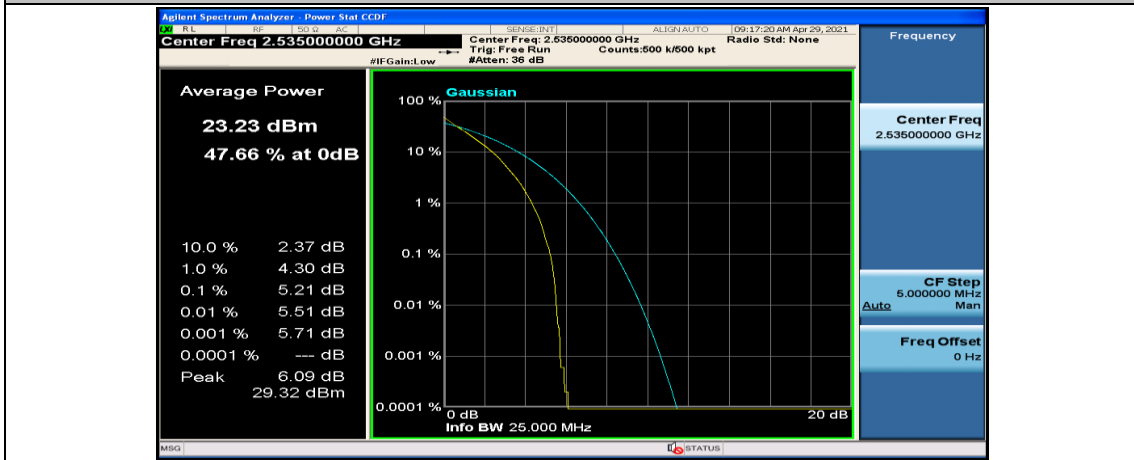

Channel Bandwidth: 15 MHz

(Channel Bandwidth:15 MHz)_LCH_QPSK_37RB#18

(Channel Bandwidth:15 MHz)_LCH_QPSK_37RB#38

(Channel Bandwidth:15 MHz)_LCH_QPSK_75RB#0

(Channel Bandwidth:15 MHz)_MCH_QPSK_1RB#0

(Channel Bandwidth:15 MHz)_MCH_QPSK_1RB#37

(Channel Bandwidth:15 MHz)_MCH_QPSK_1RB#74

(Channel Bandwidth:15 MHz)_MCH_QPSK_37RB#0

(Channel Bandwidth:15 MHz)_MCH_QPSK_37RB#18

(Channel Bandwidth:15 MHz)_MCH_QPSK_37RB#38

(Channel Bandwidth:15 MHz)_MCH_QPSK_75RB#0

(Channel Bandwidth:15 MHz)_HCH_QPSK_1RB#0

(Channel Bandwidth:15 MHz)_HCH_QPSK_1RB#37

(Channel Bandwidth:15 MHz)_HCH_QPSK_1RB#74

(Channel Bandwidth:15 MHz)_HCH_QPSK_37RB#0

(Channel Bandwidth:15 MHz)_HCH_QPSK_37RB#18