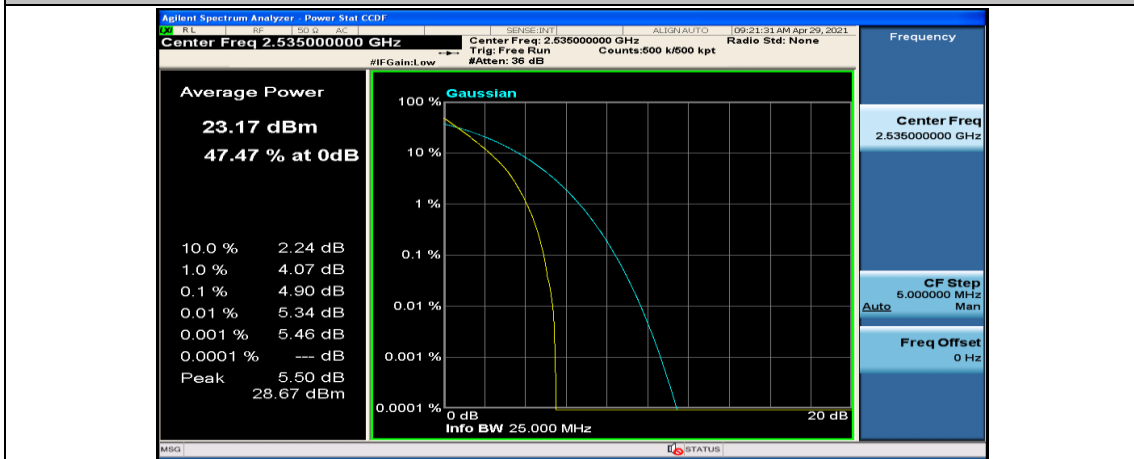

(Channel Bandwidth:20 MHz)_MCH_QPSK_50RB#25