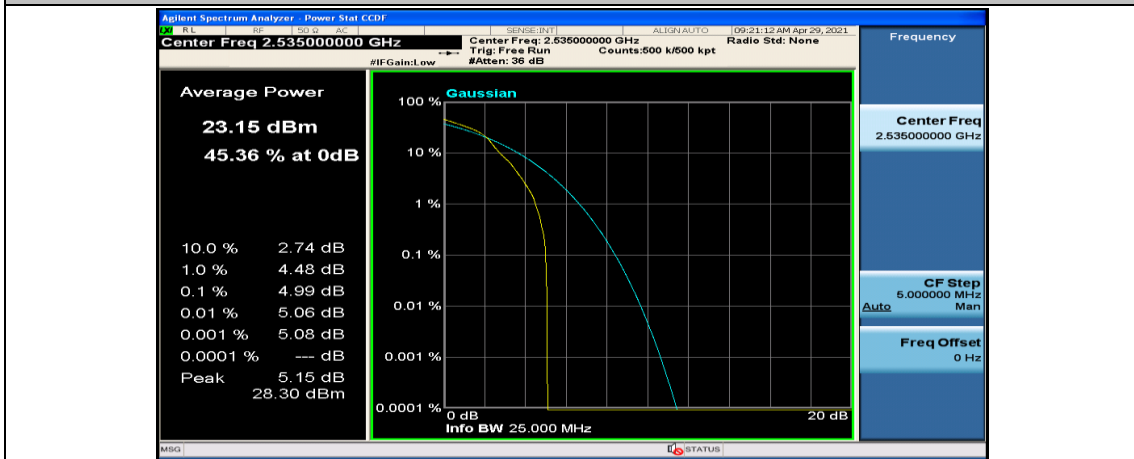

(Channel Bandwidth:20 MHz)_MCH_16QAM_1RB#49