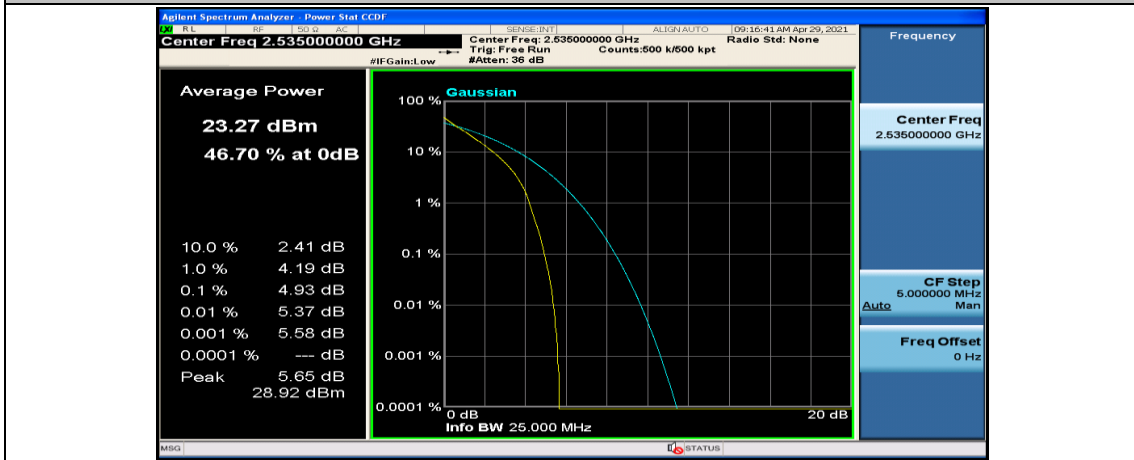

Channel Bandwidth: 15 MHz

(Channel Bandwidth:15 MHz)_LCH_QPSK_37RB#18

(Channel Bandwidth:15 MHz)_LCH_QPSK_37RB#38

(Channel Bandwidth:15 MHz)_LCH_QPSK_75RB#0

(Channel Bandwidth:15 MHz)_MCH_QPSK_1RB#0

(Channel Bandwidth:15 MHz)_MCH_QPSK_1RB#37

(Channel Bandwidth:15 MHz)_MCH_QPSK_1RB#74

(Channel Bandwidth:15 MHz)_MCH_QPSK_37RB#0

(Channel Bandwidth:15 MHz)_MCH_QPSK_37RB#18

(Channel Bandwidth:15 MHz)_MCH_QPSK_37RB#38

(Channel Bandwidth:15 MHz)_MCH_QPSK_75RB#0