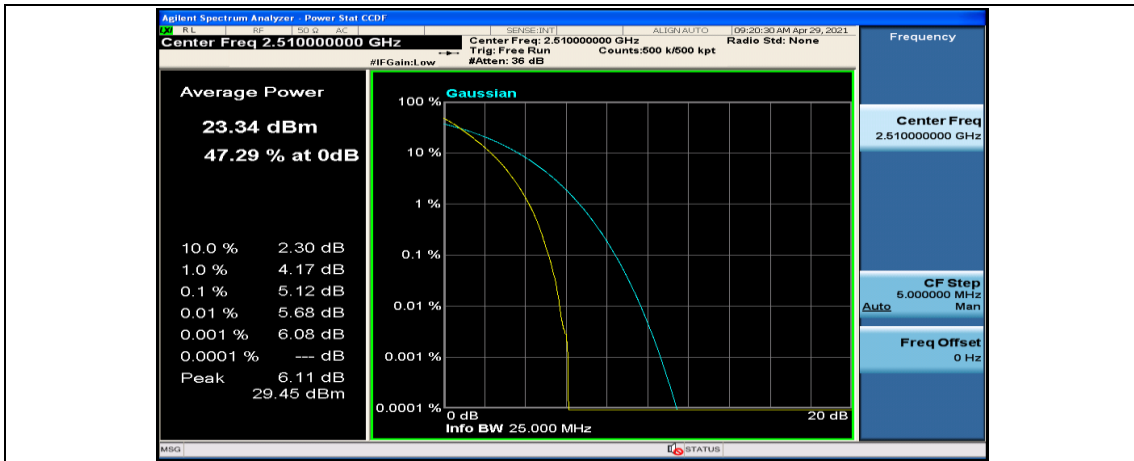

(Channel Bandwidth:20 MHz)_LCH_QPSK_100RB#0