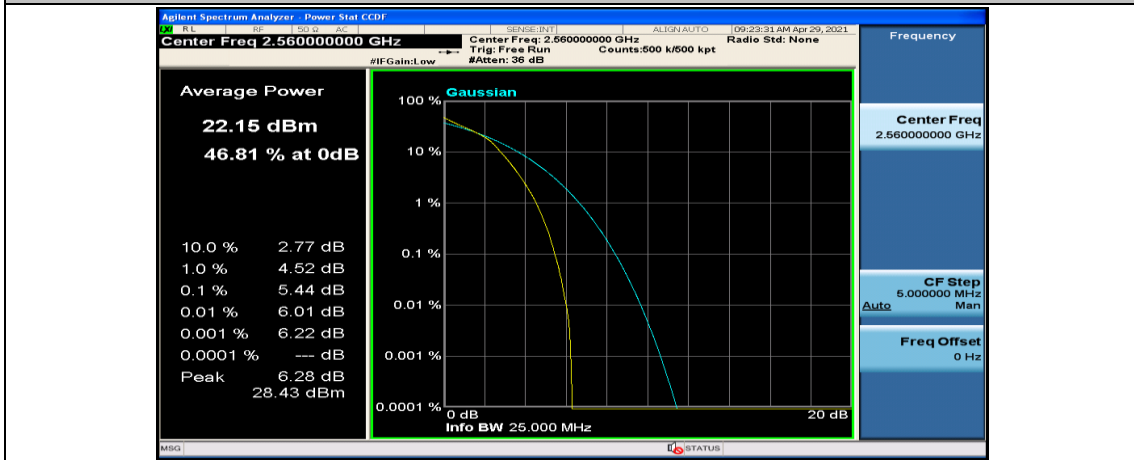

(Channel Bandwidth:20 MHz)_HCH_16QAM_1RB#99

(Channel Bandwidth:20 MHz)_HCH_16QAM_50RB#0

(Channel Bandwidth:20 MHz)_HCH_16QAM_50RB#25

(Channel Bandwidth:20 MHz)_HCH_16QAM_50RB#50

(Channel Bandwidth:20 MHz)_HCH_16QAM_100RB#0

Appendix C: 26dB Bandwidth and Occupied Bandwidth

Test Result

Channel Bandwidth: 5 MHz

Channel Bandwidth: 5 MHz						
Modulation	Channel	RB Configuration		Occupied Bandwidth (MHz)	26dB Bandwidth (MHz)	Verdict
		Size	Offset			
QPSK	LCH	25	0	4.4694	4.807	PASS
	MCH	25	0	4.4658	4.828	PASS
	HCH	25	0	4.4787	4.816	PASS
16QAM	LCH	25	0	4.4765	4.817	PASS
	MCH	25	0	4.4711	4.824	PASS
	HCH	25	0	4.4706	4.842	PASS