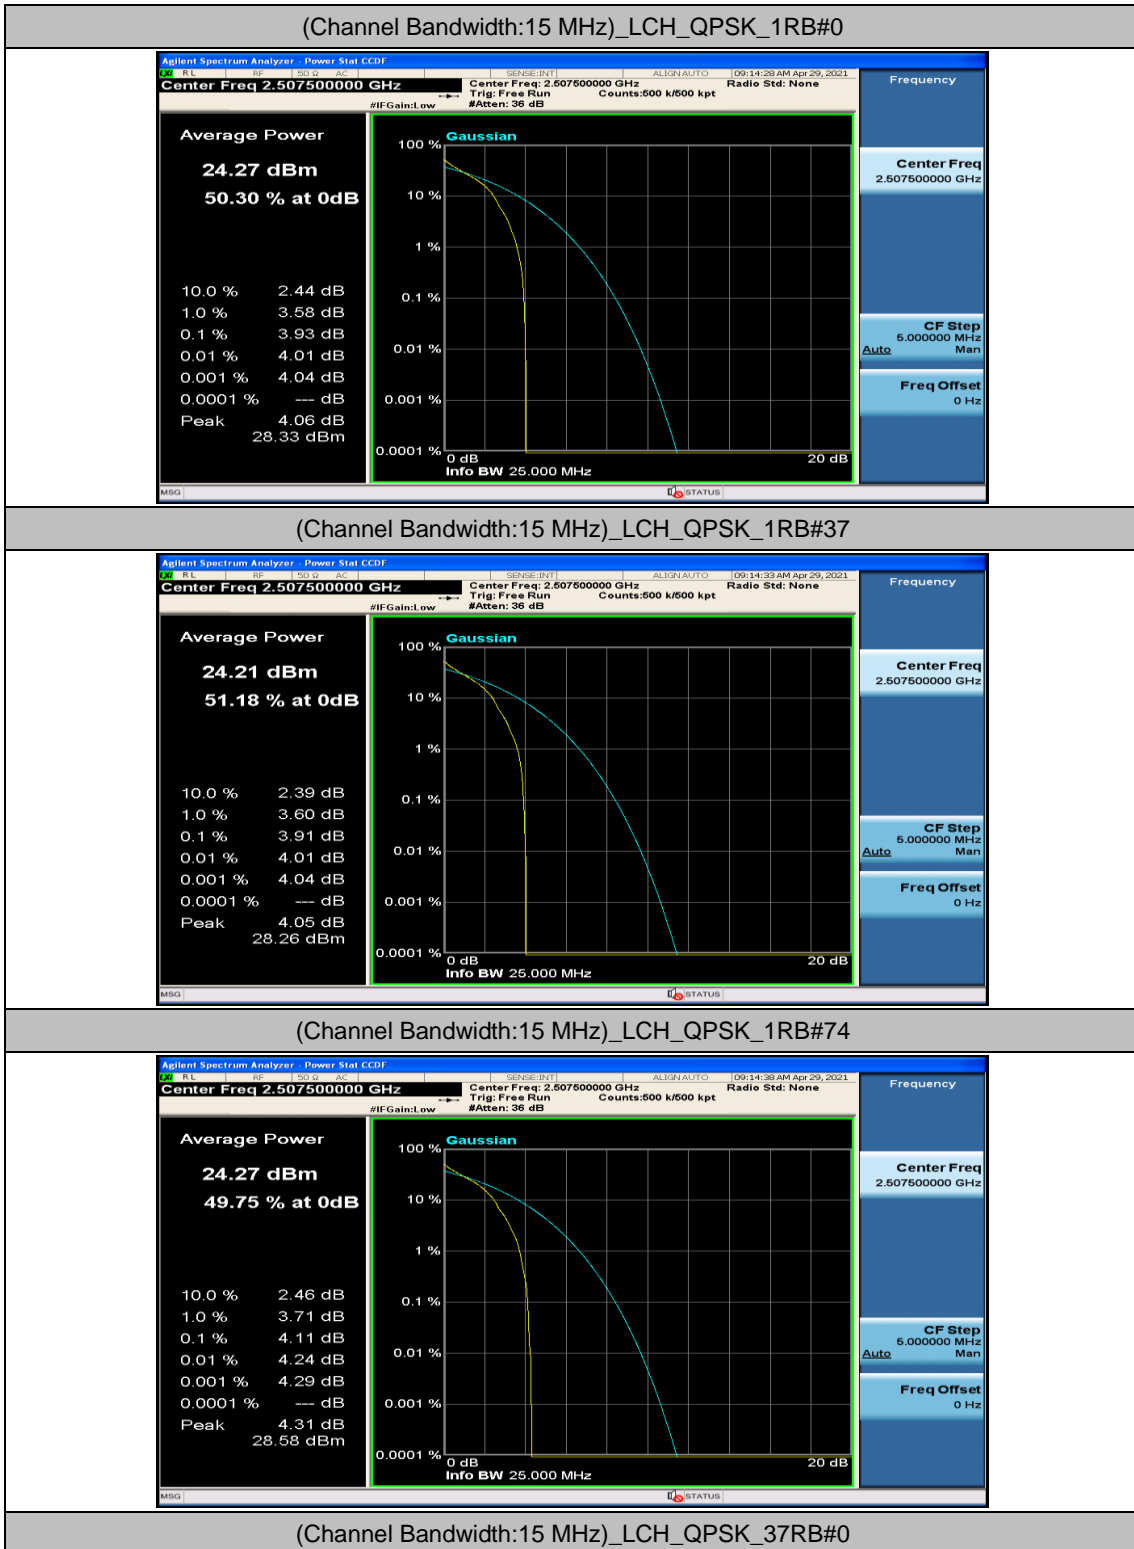

Channel Bandwidth: 15 MHz

(Channel Bandwidth:15 MHz)_LCH_QPSK_37RB#18

(Channel Bandwidth:15 MHz)_LCH_QPSK_37RB#38

(Channel Bandwidth:15 MHz)_LCH_QPSK_75RB#0

(Channel Bandwidth:15 MHz)_MCH_QPSK_1RB#0

(Channel Bandwidth:15 MHz)_MCH_QPSK_1RB#37

(Channel Bandwidth:15 MHz)_MCH_QPSK_1RB#74

(Channel Bandwidth:15 MHz)_MCH_QPSK_37RB#0

(Channel Bandwidth:15 MHz)_MCH_QPSK_37RB#18

(Channel Bandwidth:15 MHz)_MCH_QPSK_37RB#38

(Channel Bandwidth:15 MHz)_MCH_QPSK_75RB#0