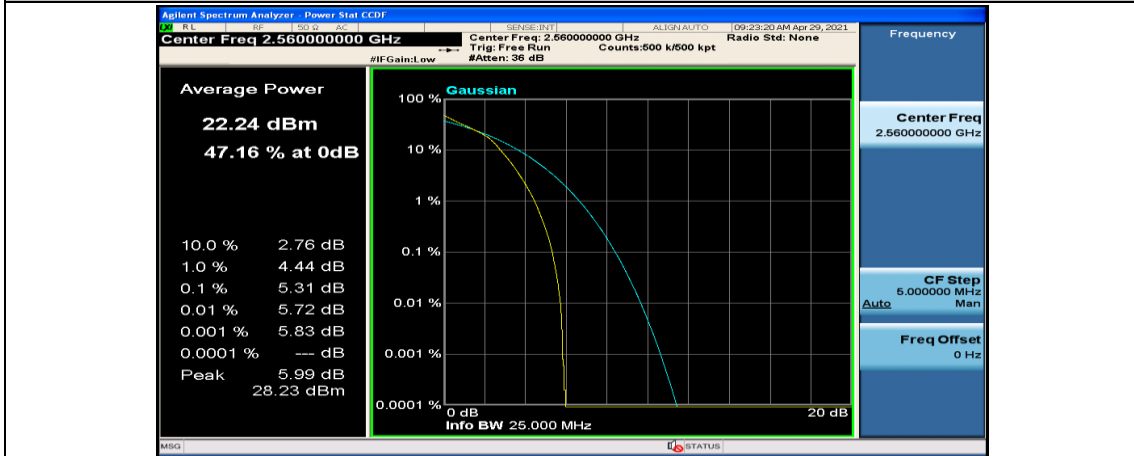

(Channel Bandwidth:20 MHz)_HCH_16QAM_50RB#0