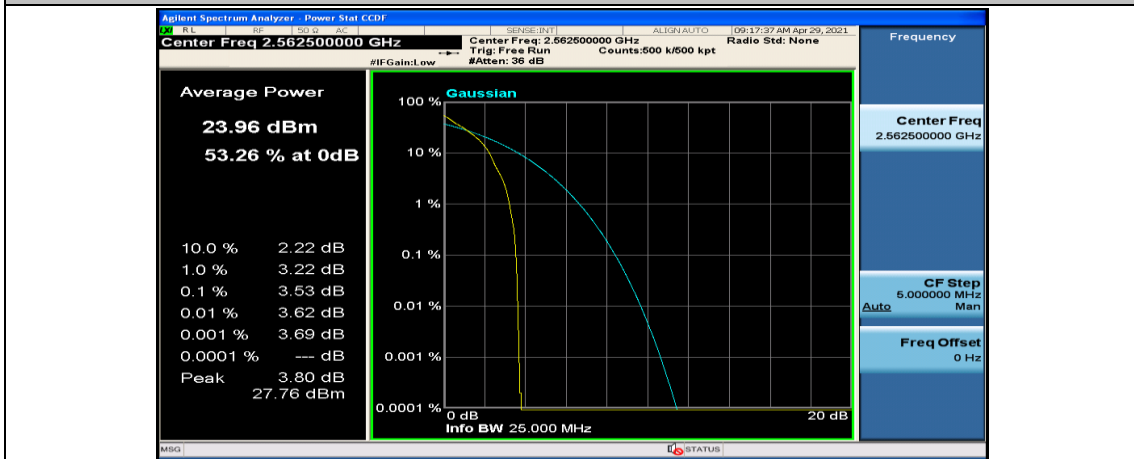

Channel Bandwidth: 15 MHz

(Channel Bandwidth:15 MHz)_LCH_QPSK_37RB#18

(Channel Bandwidth:15 MHz)_LCH_QPSK_37RB#38

(Channel Bandwidth:15 MHz)_LCH_QPSK_75RB#0

(Channel Bandwidth:15 MHz)_MCH_QPSK_1RB#0

(Channel Bandwidth:15 MHz)_MCH_QPSK_1RB#37

(Channel Bandwidth:15 MHz)_MCH_QPSK_1RB#74

(Channel Bandwidth:15 MHz)_MCH_QPSK_37RB#0

(Channel Bandwidth:15 MHz)_MCH_QPSK_37RB#18

(Channel Bandwidth:15 MHz)_MCH_QPSK_37RB#38

(Channel Bandwidth:15 MHz)_MCH_QPSK_75RB#0

(Channel Bandwidth:15 MHz)_HCH_QPSK_1RB#0

(Channel Bandwidth:15 MHz)_HCH_QPSK_1RB#37

(Channel Bandwidth:15 MHz)_HCH_QPSK_1RB#74

(Channel Bandwidth:15 MHz)_HCH_QPSK_37RB#0

(Channel Bandwidth:15 MHz)_HCH_QPSK_37RB#18