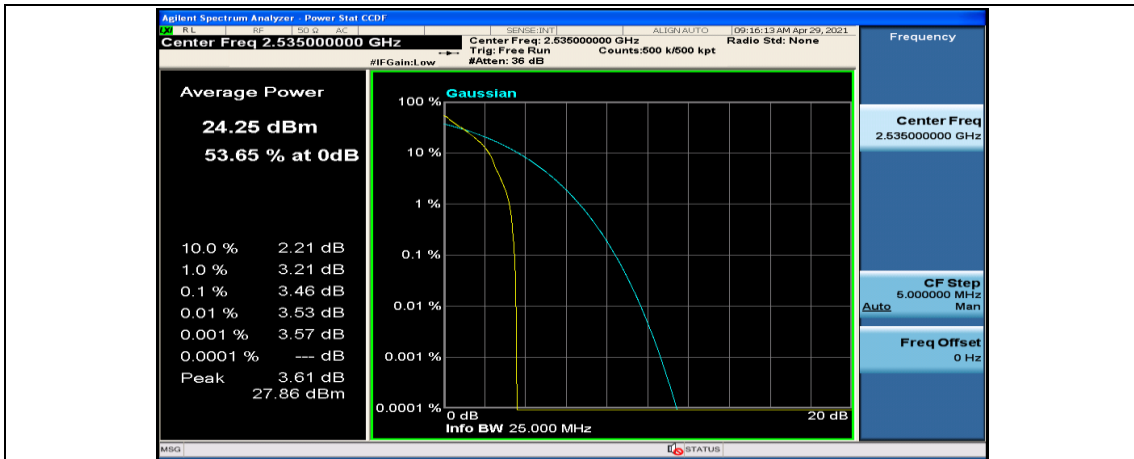

Channel Bandwidth: 15 MHz

(Channel Bandwidth:15 MHz)_LCH_QPSK_37RB#18

(Channel Bandwidth:15 MHz)_LCH_QPSK_37RB#38

(Channel Bandwidth:15 MHz)_LCH_QPSK_75RB#0

(Channel Bandwidth:15 MHz)_MCH_QPSK_1RB#0

(Channel Bandwidth:15 MHz)_MCH_QPSK_1RB#37

(Channel Bandwidth:15 MHz)_MCH_QPSK_1RB#74

(Channel Bandwidth:15 MHz)_MCH_QPSK_37RB#0

(Channel Bandwidth:15 MHz)_MCH_QPSK_37RB#18

(Channel Bandwidth:15 MHz)_MCH_QPSK_37RB#38

(Channel Bandwidth:15 MHz)_MCH_QPSK_75RB#0