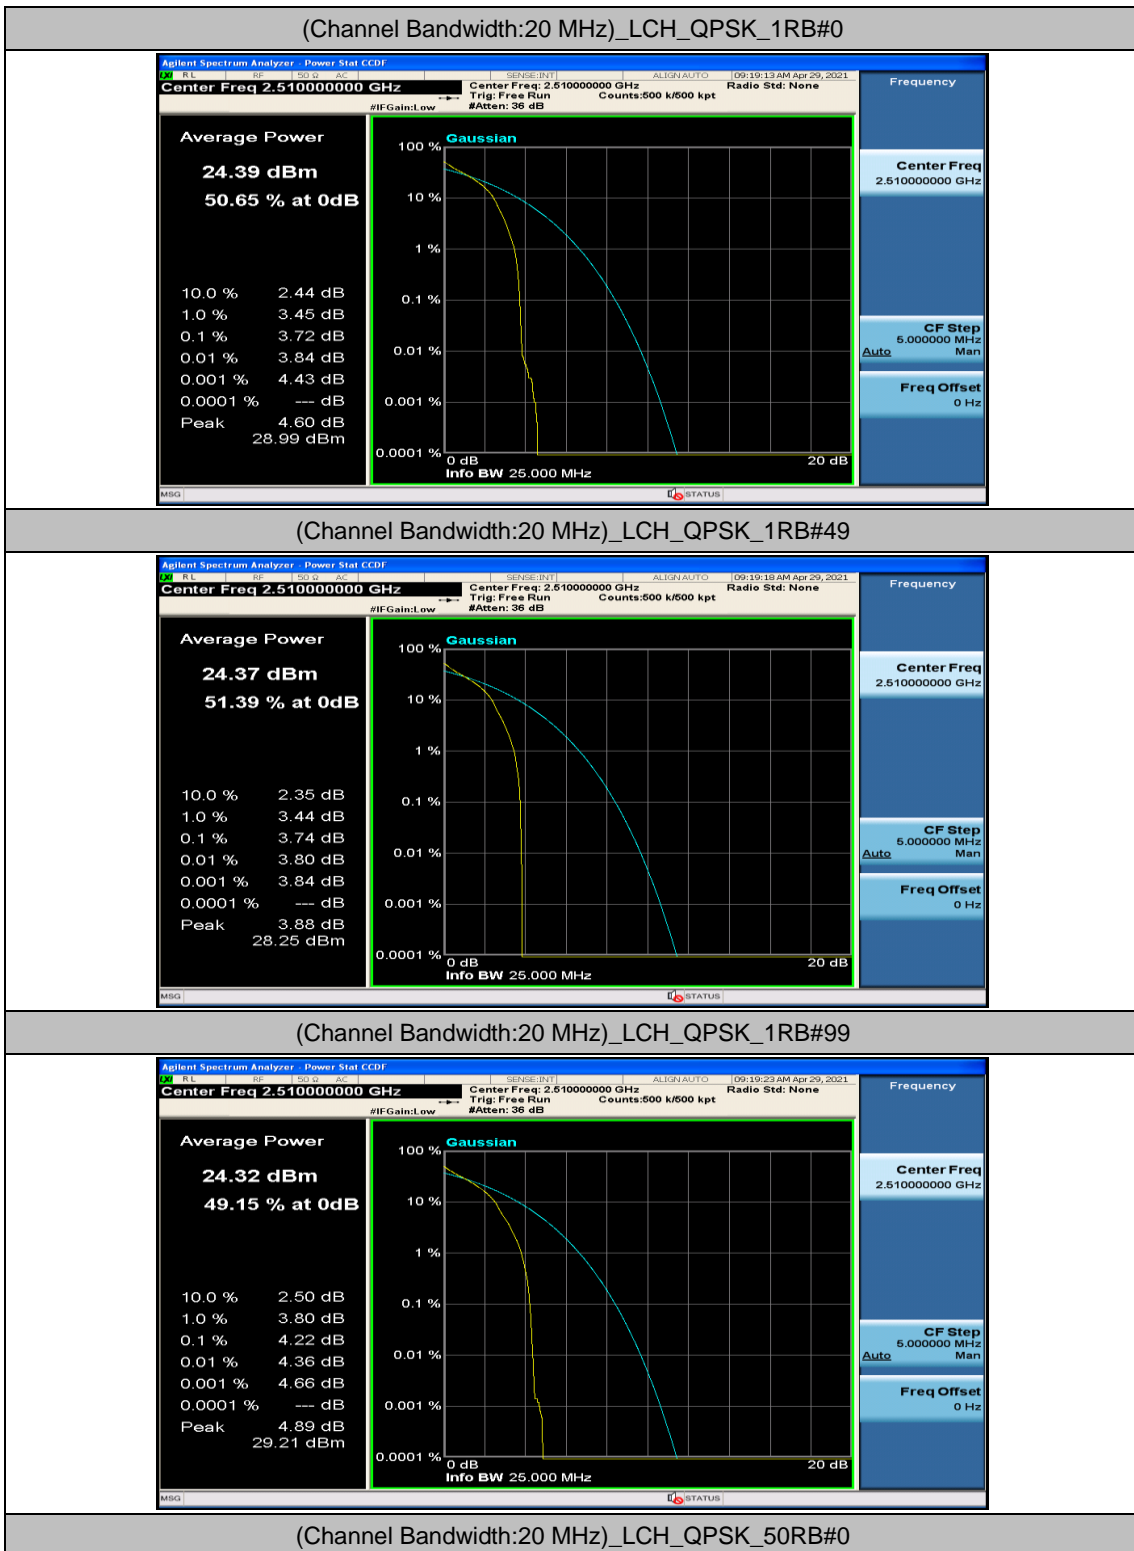

(Channel Bandwidth:15 MHz)_HCH_16QAM_37RB#0

(Channel Bandwidth:15 MHz)_HCH_16QAM_37RB#18

(Channel Bandwidth:15 MHz)_HCH_16QAM_37RB#38

(Channel Bandwidth:15 MHz)_HCH_16QAM_75RB#0

Channel Bandwidth: 20 MHz

(Channel Bandwidth:20 MHz)_LCH_QPSK_50RB#25

(Channel Bandwidth:20 MHz)_LCH_QPSK_50RB#50

(Channel Bandwidth:20 MHz)_LCH_QPSK_100RB#0

(Channel Bandwidth:20 MHz)_MCH_QPSK_1RB#0

(Channel Bandwidth:20 MHz)_MCH_QPSK_1RB#49

(Channel Bandwidth:20 MHz)_MCH_QPSK_1RB#99