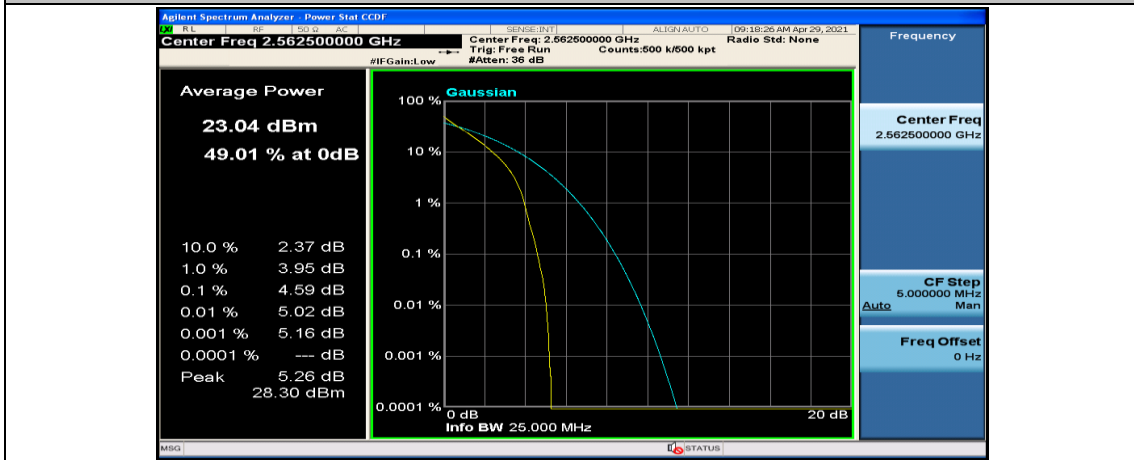

(Channel Bandwidth:15 MHz)_HCH_QPSK_1RB#0

(Channel Bandwidth:15 MHz)_HCH_QPSK_1RB#37

(Channel Bandwidth:15 MHz)_HCH_QPSK_1RB#74

(Channel Bandwidth:15 MHz)_HCH_QPSK_37RB#0

(Channel Bandwidth:15 MHz)_HCH_QPSK_37RB#18

(Channel Bandwidth:15 MHz)_HCH_QPSK_37RB#38

(Channel Bandwidth:15 MHz)_HCH_QPSK_75RB#0

(Channel Bandwidth:15 MHz)_LCH_16QAM_37RB#18

(Channel Bandwidth:15 MHz)_LCH_16QAM_37RB#38

(Channel Bandwidth:15 MHz)_LCH_16QAM_75RB#0