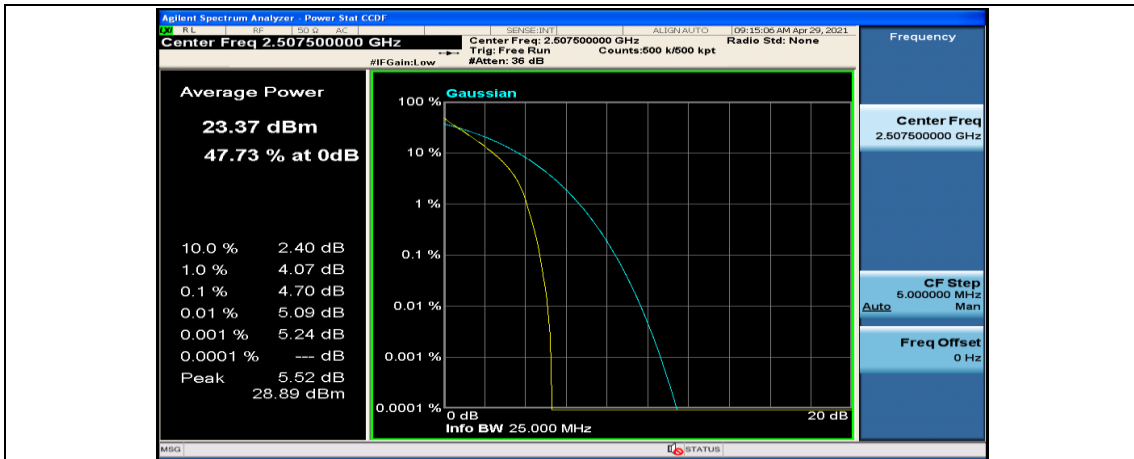

Channel Bandwidth: 15 MHz

(Channel Bandwidth:15 MHz)_LCH_QPSK_37RB#18

(Channel Bandwidth:15 MHz)_LCH_QPSK_37RB#38

(Channel Bandwidth:15 MHz)_LCH_QPSK_75RB#0

(Channel Bandwidth:15 MHz)_MCH_QPSK_1RB#0

(Channel Bandwidth:15 MHz)_MCH_QPSK_1RB#37

(Channel Bandwidth:15 MHz)_MCH_QPSK_1RB#74

(Channel Bandwidth:15 MHz)_MCH_QPSK_37RB#0

(Channel Bandwidth:15 MHz)_MCH_QPSK_37RB#18

(Channel Bandwidth:15 MHz)_MCH_QPSK_37RB#38

(Channel Bandwidth:15 MHz)_MCH_QPSK_75RB#0