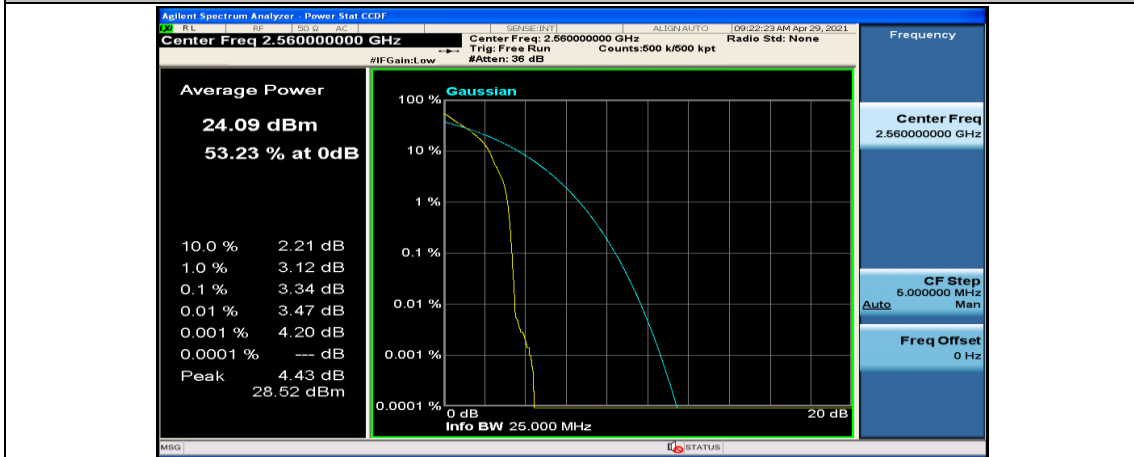

(Channel Bandwidth:20 MHz)_MCH_QPSK_50RB#0

(Channel Bandwidth:20 MHz)_MCH_QPSK_50RB#25

(Channel Bandwidth:20 MHz)_MCH_QPSK_50RB#50

(Channel Bandwidth:20 MHz)_MCH_QPSK_100RB#0

(Channel Bandwidth:20 MHz)_HCH_QPSK_1RB#0