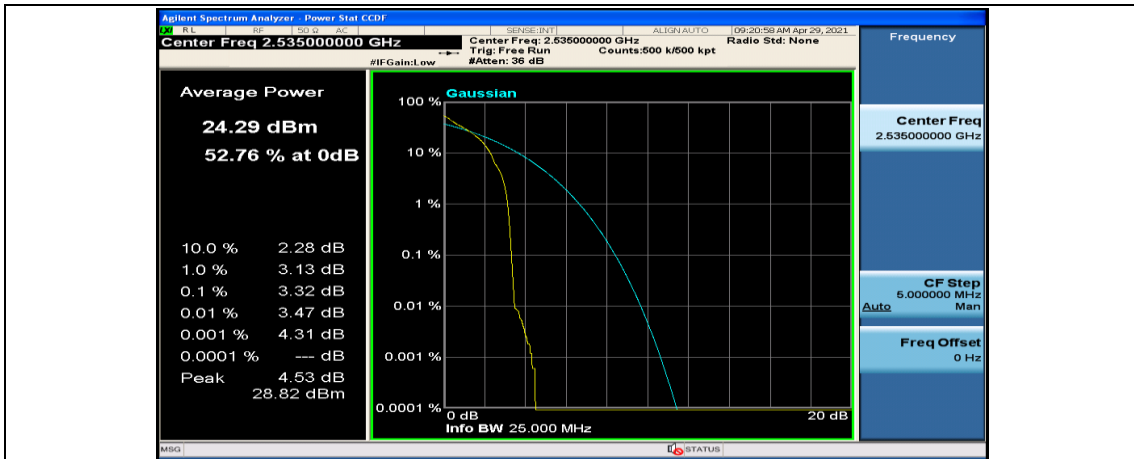

(Channel Bandwidth:20 MHz)_LCH_QPSK_50RB#50

(Channel Bandwidth:20 MHz)_LCH_QPSK_100RB#0

(Channel Bandwidth:20 MHz)_MCH_QPSK_1RB#0

(Channel Bandwidth:20 MHz)_MCH_QPSK_1RB#49

(Channel Bandwidth:20 MHz)_MCH_QPSK_1RB#99