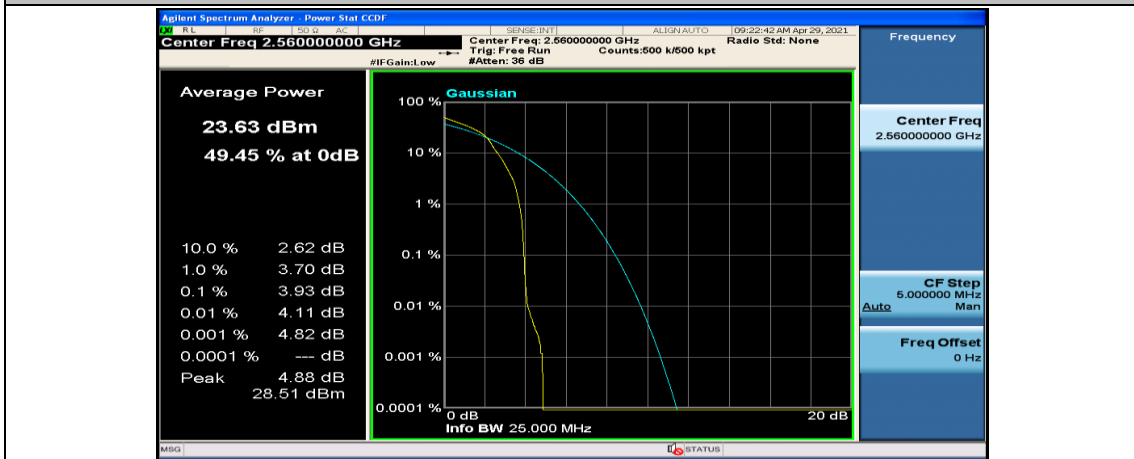

(Channel Bandwidth:20 MHz)_MCH_16QAM_50RB#25

(Channel Bandwidth:20 MHz)_MCH_16QAM_50RB#50

(Channel Bandwidth:20 MHz)_MCH_16QAM_100RB#0

(Channel Bandwidth:20 MHz)_HCH_16QAM_1RB#0

(Channel Bandwidth:20 MHz)_HCH_16QAM_1RB#49