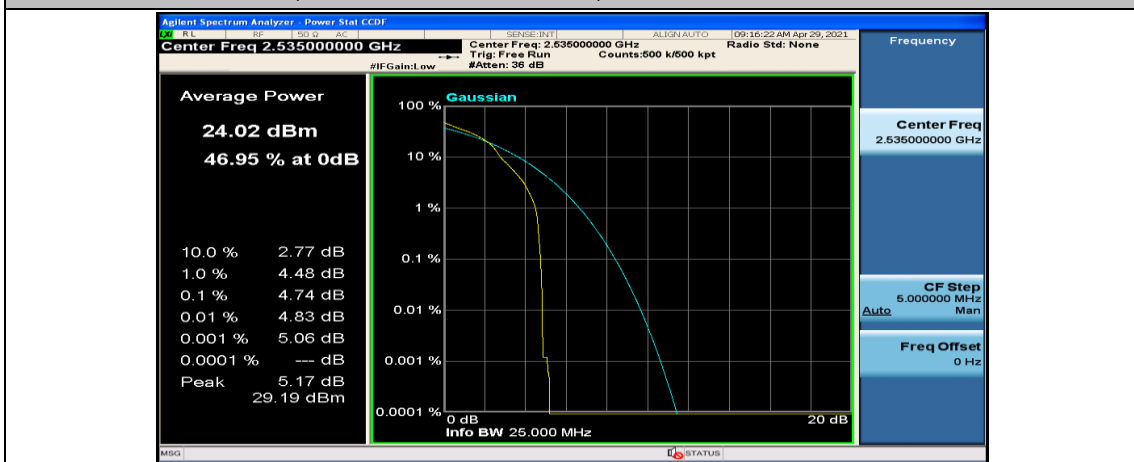

(Channel Bandwidth:15 MHz)_MCH_16QAM_1RB#0