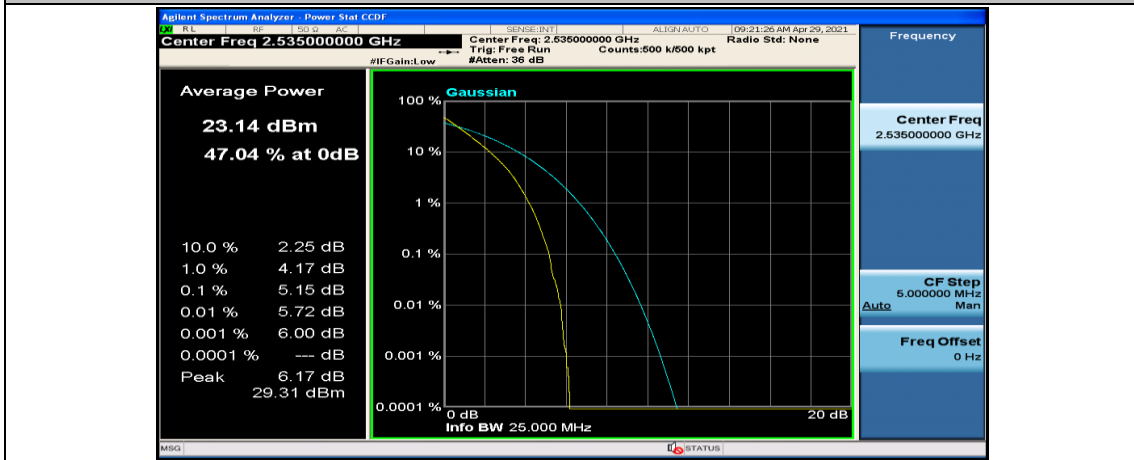

(Channel Bandwidth:20 MHz)_MCH_QPSK_50RB#0