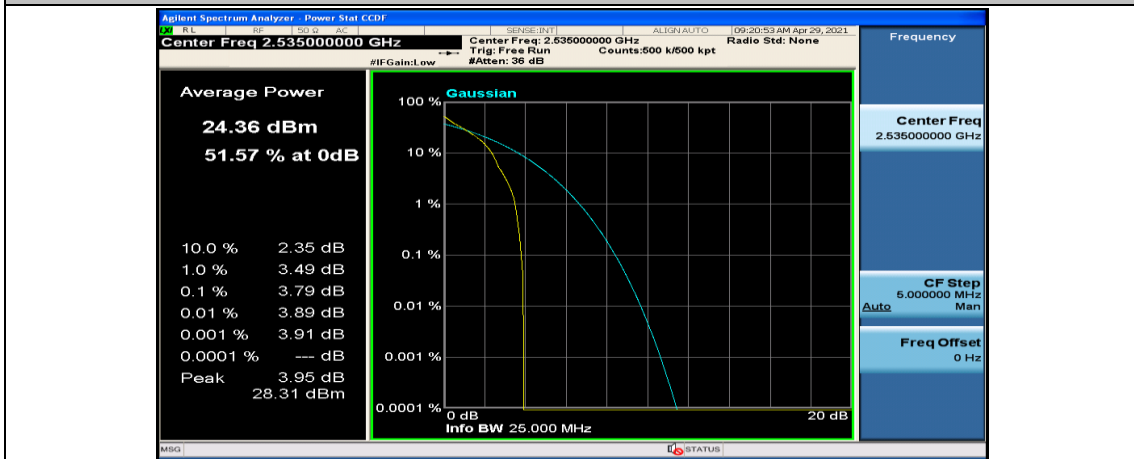

(Channel Bandwidth:20 MHz)_LCH_QPSK_50RB#50

(Channel Bandwidth:20 MHz)_LCH_QPSK_100RB#0

(Channel Bandwidth:20 MHz)_MCH_QPSK_1RB#0

(Channel Bandwidth:20 MHz)_MCH_QPSK_1RB#49

(Channel Bandwidth:20 MHz)_MCH_QPSK_1RB#99