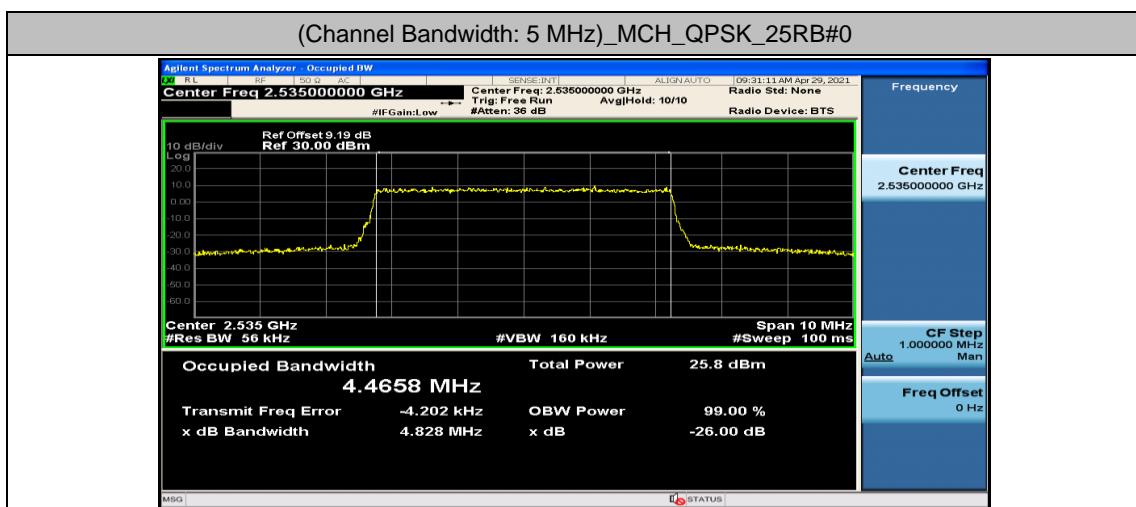

Channel Bandwidth: 20 MHz

Channel Bandwidth: 20 MHz						
Modulation	Channel	RB Configuration		Occupied Bandwidth (MHz)	26dB Bandwidth (MHz)	Verdict
		Size	Offset			
QPSK	LCH	100	0	17.881	18.81	PASS
	MCH	100	0	17.907	18.88	PASS
	HCH	100	0	17.892	18.79	PASS
16QAM	LCH	100	0	17.865	18.67	PASS
	MCH	100	0	17.885	18.89	PASS
	HCH	100	0	17.868	18.73	PASS

Test Graphs

Channel Bandwidth: 5 MHz