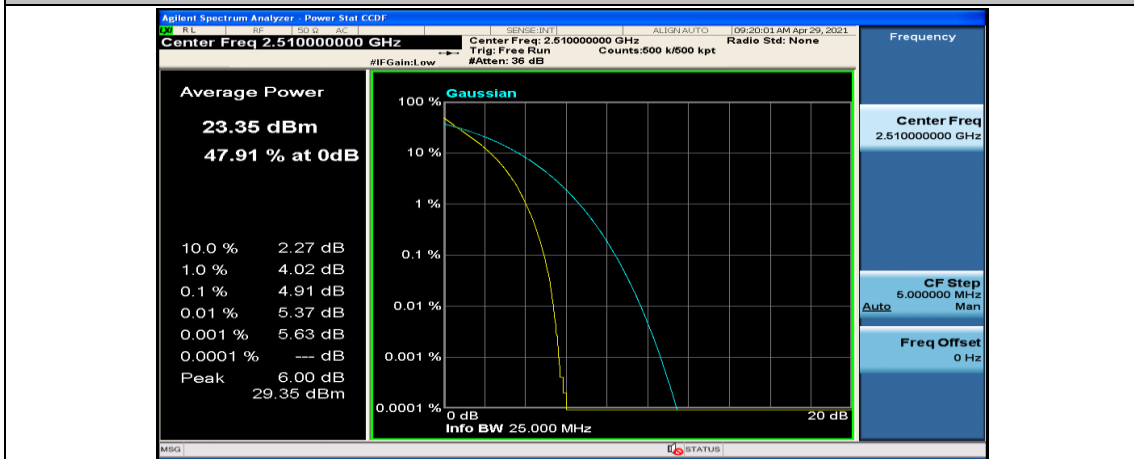

(Channel Bandwidth:15 MHz)_HCH_16QAM_37RB#0

(Channel Bandwidth:15 MHz)_HCH_16QAM_37RB#18

(Channel Bandwidth:15 MHz)_HCH_16QAM_37RB#38

(Channel Bandwidth:15 MHz)_HCH_16QAM_75RB#0

Channel Bandwidth: 20 MHz

(Channel Bandwidth:20 MHz)_LCH_QPSK_50RB#25

(Channel Bandwidth:20 MHz)_LCH_QPSK_50RB#50

(Channel Bandwidth:20 MHz)_LCH_QPSK_100RB#0

(Channel Bandwidth:20 MHz)_MCH_QPSK_1RB#0

(Channel Bandwidth:20 MHz)_MCH_QPSK_1RB#49

(Channel Bandwidth:20 MHz)_MCH_QPSK_1RB#99