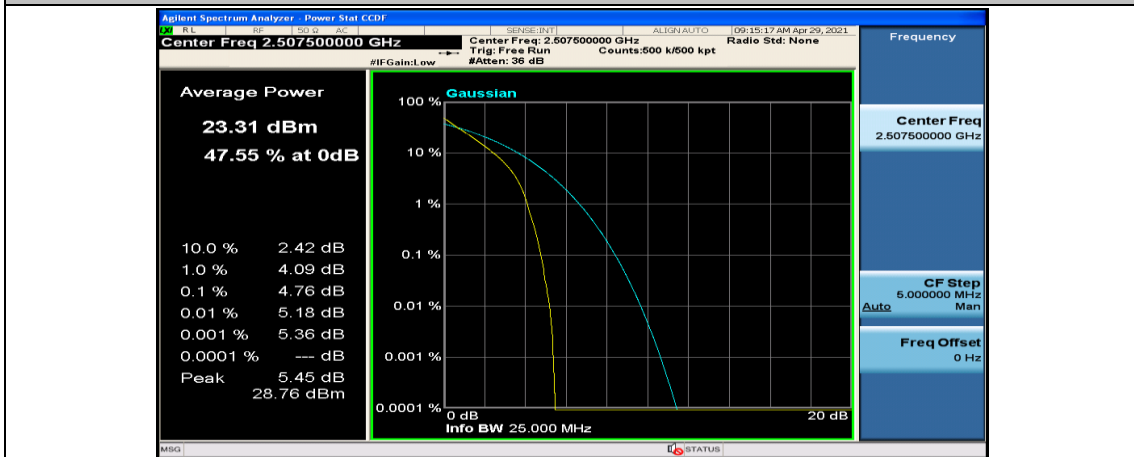

Channel Bandwidth: 15 MHz

(Channel Bandwidth:15 MHz)_LCH_QPSK_37RB#18

(Channel Bandwidth:15 MHz)_LCH_QPSK_37RB#38

(Channel Bandwidth:15 MHz)_LCH_QPSK_75RB#0

(Channel Bandwidth:15 MHz)_MCH_QPSK_1RB#0

(Channel Bandwidth:15 MHz)_MCH_QPSK_1RB#37

(Channel Bandwidth:15 MHz)_MCH_QPSK_1RB#74

(Channel Bandwidth:15 MHz)_MCH_QPSK_37RB#0

(Channel Bandwidth:15 MHz)_MCH_QPSK_37RB#18

(Channel Bandwidth:15 MHz)_MCH_QPSK_37RB#38

(Channel Bandwidth:15 MHz)_MCH_QPSK_75RB#0