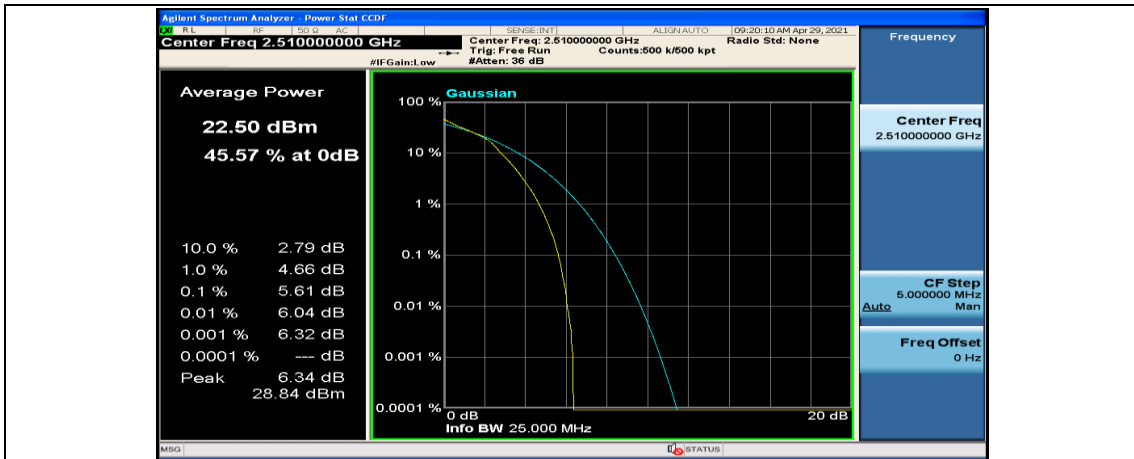

(Channel Bandwidth:20 MHz)_HCH_QPSK_1RB#49

(Channel Bandwidth:20 MHz)_HCH_QPSK_50RB#50

(Channel Bandwidth:20 MHz)_HCH_QPSK_100RB#0

(Channel Bandwidth:20 MHz)_LCH_16QAM_50RB#25

(Channel Bandwidth:20 MHz)_LCH_16QAM_50RB#50