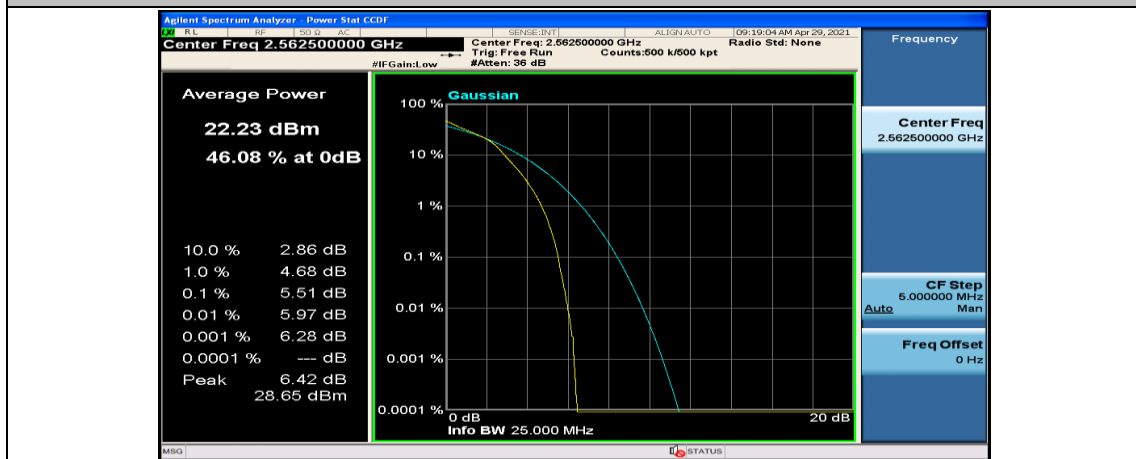

(Channel Bandwidth:15 MHz)_HCH_16QAM_37RB#0

(Channel Bandwidth:15 MHz)_HCH_16QAM_37RB#18

(Channel Bandwidth:15 MHz)_HCH_16QAM_37RB#38

(Channel Bandwidth:15 MHz)_HCH_16QAM_75RB#0

Channel Bandwidth: 20 MHz

(Channel Bandwidth:20 MHz)_LCH_QPSK_50RB#25