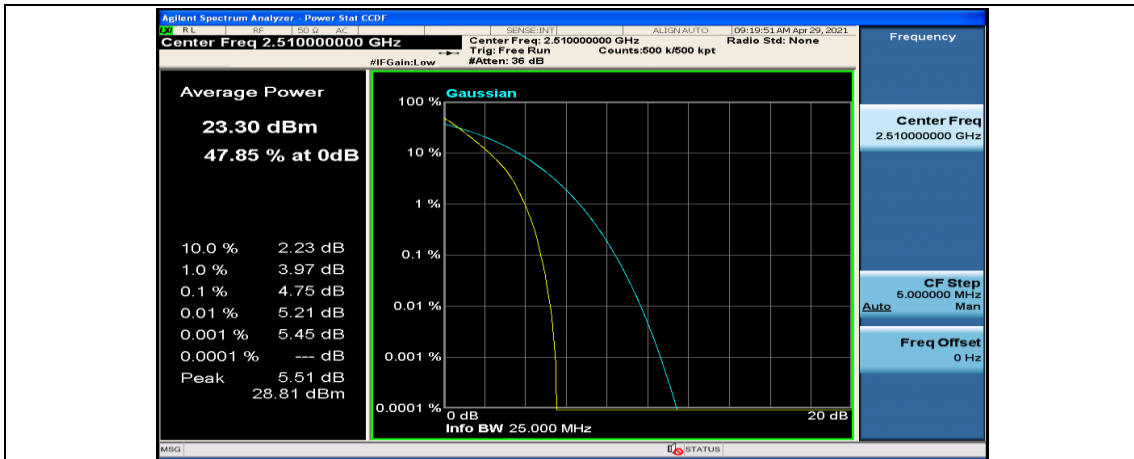

(Channel Bandwidth:15 MHz)_HCH_16QAM_37RB#0

(Channel Bandwidth:15 MHz)_HCH_16QAM_37RB#18

(Channel Bandwidth:15 MHz)_HCH_16QAM_37RB#38

(Channel Bandwidth:15 MHz)_HCH_16QAM_75RB#0

Channel Bandwidth: 20 MHz

(Channel Bandwidth:20 MHz)_LCH_QPSK_50RB#25