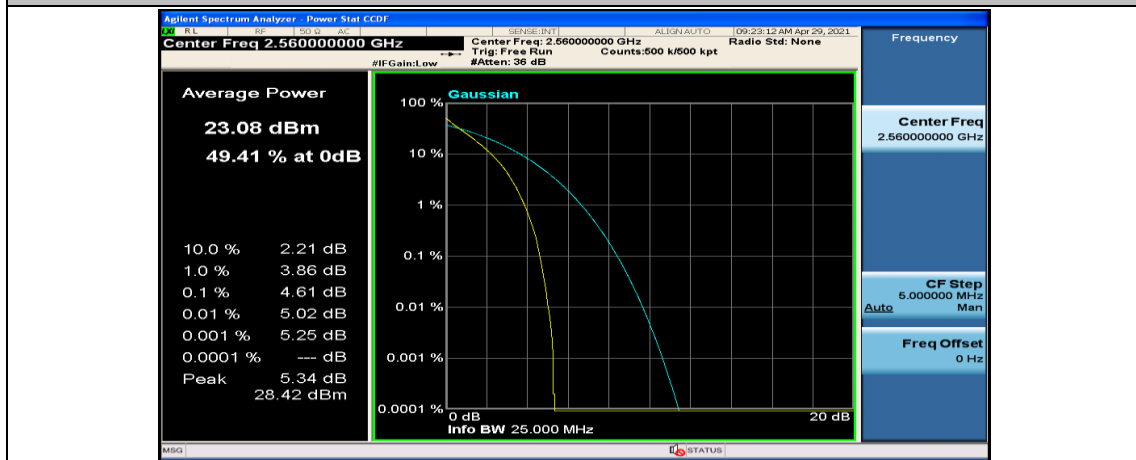

(Channel Bandwidth:20 MHz)_HCH_QPSK_50RB#50