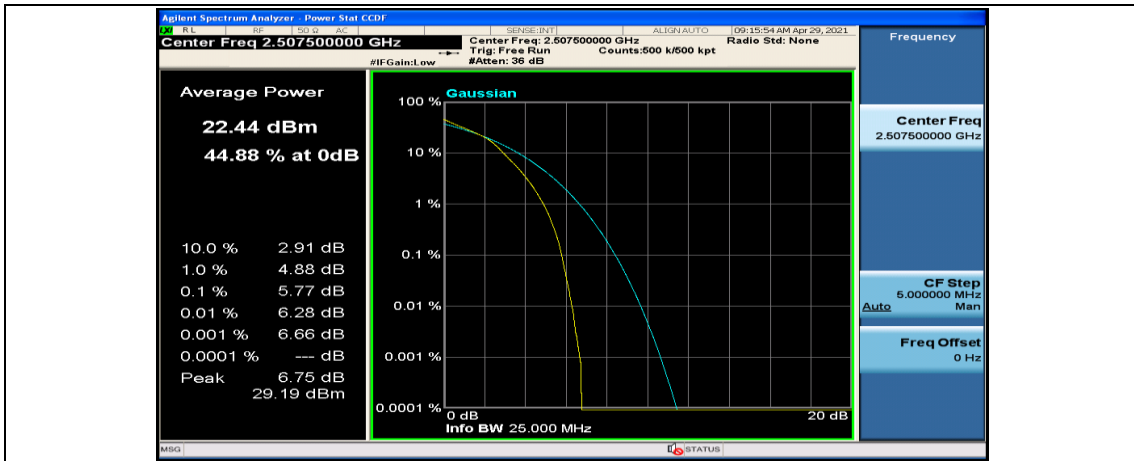

(Channel Bandwidth:15 MHz)_HCH_QPSK_37RB#38

(Channel Bandwidth:15 MHz)_HCH_QPSK_75RB#0

(Channel Bandwidth:15 MHz)_LCH_16QAM_37RB#18

(Channel Bandwidth:15 MHz)_LCH_16QAM_37RB#38

(Channel Bandwidth:15 MHz)_LCH_16QAM_75RB#0