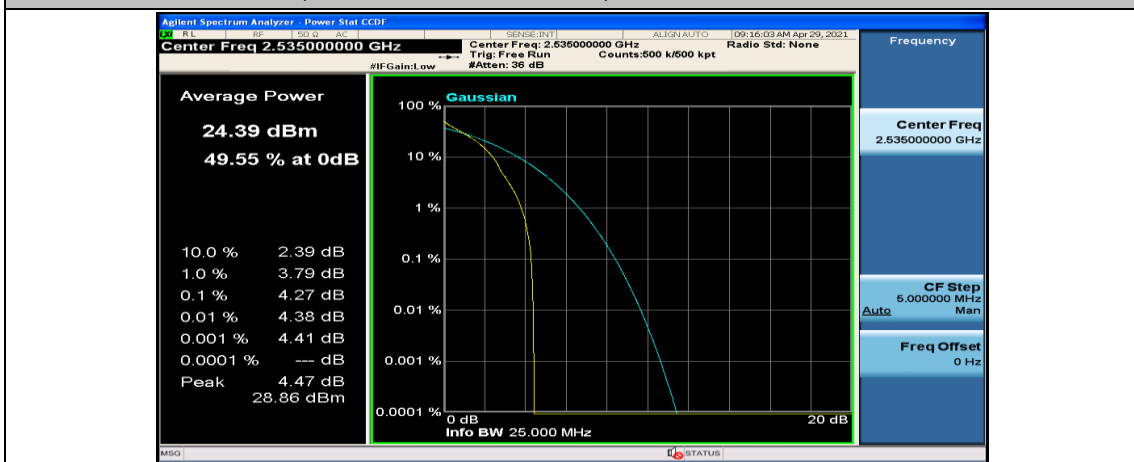

Channel Bandwidth: 15 MHz

(Channel Bandwidth:15 MHz)_LCH_QPSK_37RB#18

(Channel Bandwidth:15 MHz)_LCH_QPSK_37RB#38

(Channel Bandwidth:15 MHz)_LCH_QPSK_75RB#0

(Channel Bandwidth:15 MHz)_MCH_QPSK_1RB#0

(Channel Bandwidth:15 MHz)_MCH_QPSK_1RB#37

(Channel Bandwidth:15 MHz)_MCH_QPSK_1RB#74

(Channel Bandwidth:15 MHz)_MCH_QPSK_37RB#0

(Channel Bandwidth:15 MHz)_MCH_QPSK_37RB#18

(Channel Bandwidth:15 MHz)_MCH_QPSK_37RB#38

(Channel Bandwidth:15 MHz)_MCH_QPSK_75RB#0