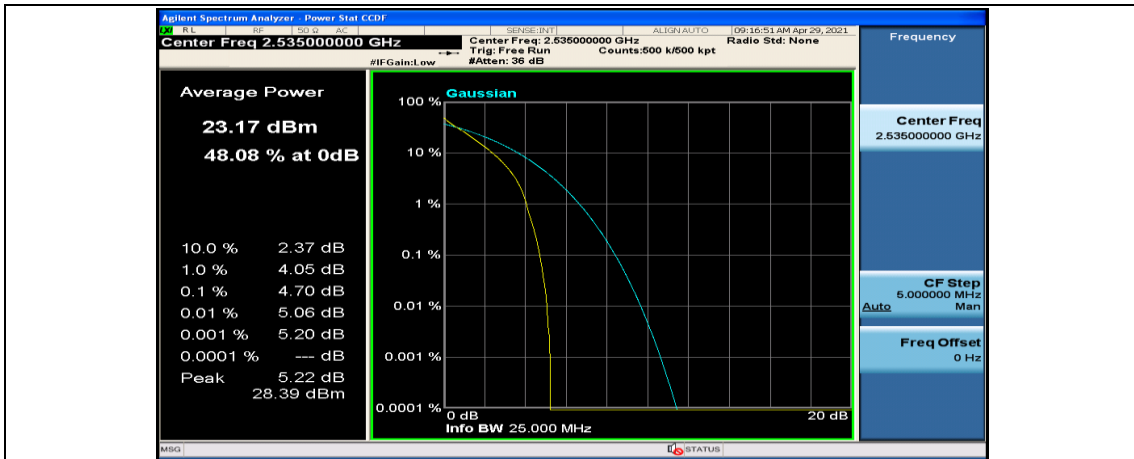

Channel Bandwidth: 15 MHz

(Channel Bandwidth:15 MHz)_LCH_QPSK_37RB#18

(Channel Bandwidth:15 MHz)_LCH_QPSK_37RB#38

(Channel Bandwidth:15 MHz)_LCH_QPSK_75RB#0

(Channel Bandwidth:15 MHz)_MCH_QPSK_1RB#0

(Channel Bandwidth:15 MHz)_MCH_QPSK_1RB#37

(Channel Bandwidth:15 MHz)_MCH_QPSK_1RB#74

(Channel Bandwidth:15 MHz)_MCH_QPSK_37RB#0

(Channel Bandwidth:15 MHz)_MCH_QPSK_37RB#18

(Channel Bandwidth:15 MHz)_MCH_QPSK_37RB#38

(Channel Bandwidth:15 MHz)_MCH_QPSK_75RB#0

(Channel Bandwidth:15 MHz)_HCH_QPSK_1RB#0

(Channel Bandwidth:15 MHz)_HCH_QPSK_1RB#37

(Channel Bandwidth:15 MHz)_HCH_QPSK_1RB#74

(Channel Bandwidth:15 MHz)_HCH_QPSK_37RB#0

(Channel Bandwidth:15 MHz)_HCH_QPSK_37RB#18