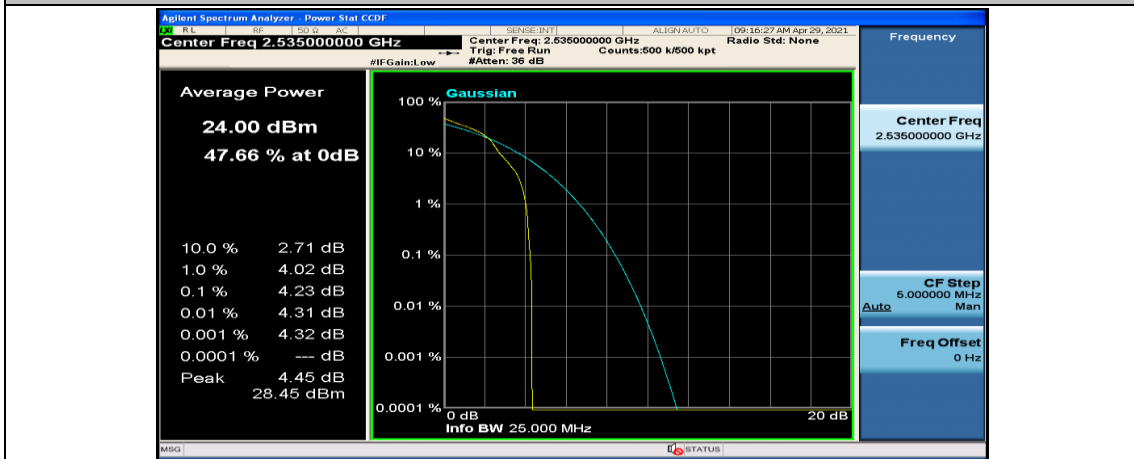

(Channel Bandwidth:15 MHz)_MCH_16QAM_1RB#37