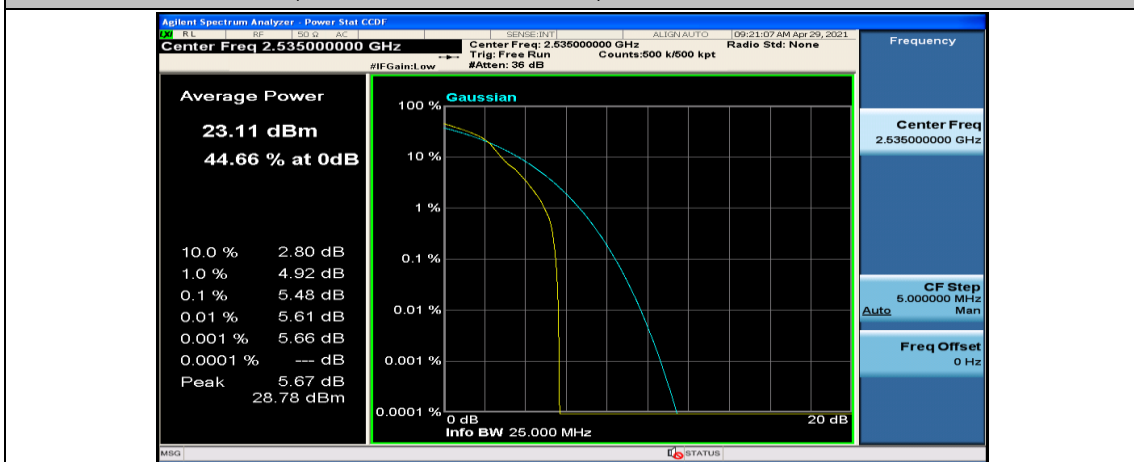

(Channel Bandwidth:20 MHz)_MCH_16QAM_1RB#0