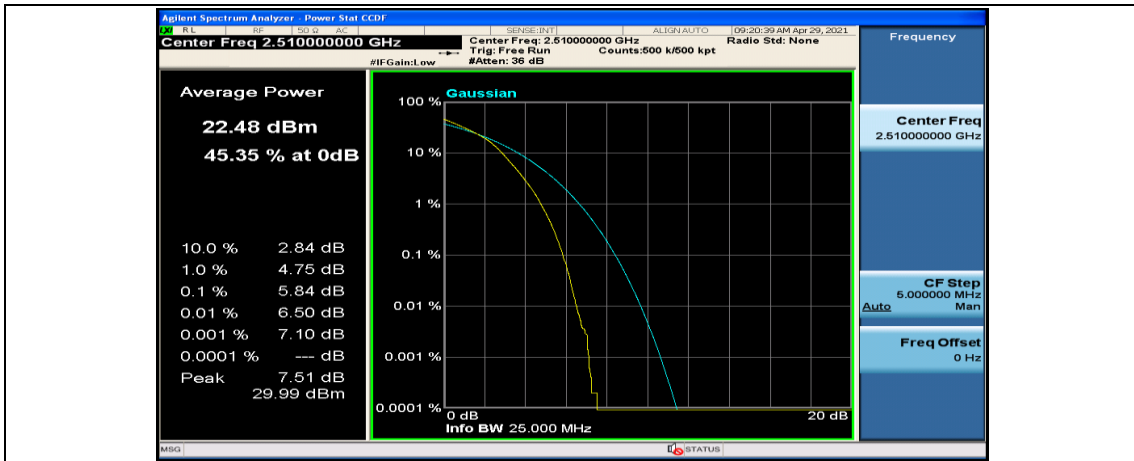

(Channel Bandwidth:20 MHz)_LCH_16QAM_100RB#0