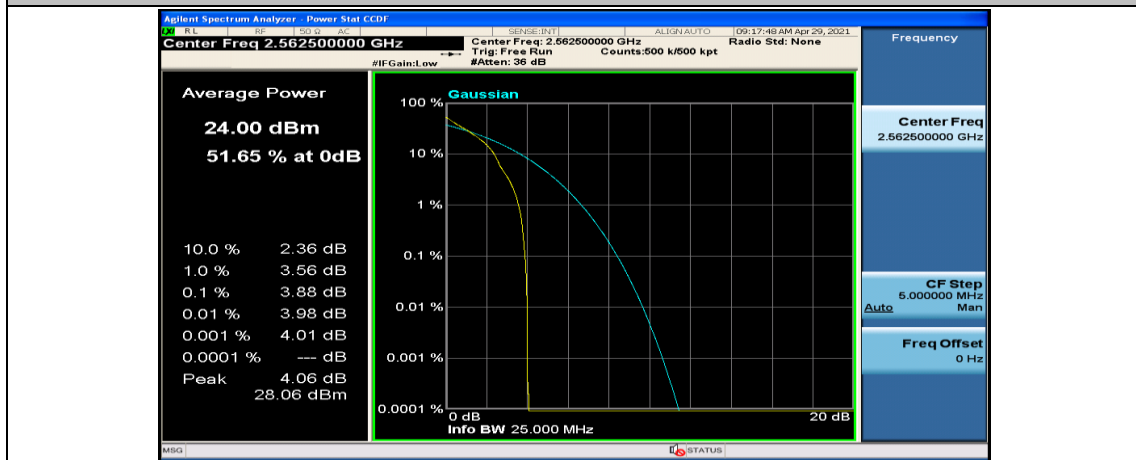

Channel Bandwidth: 15 MHz

(Channel Bandwidth:15 MHz)_LCH_QPSK_37RB#18

(Channel Bandwidth:15 MHz)_LCH_QPSK_37RB#38

(Channel Bandwidth:15 MHz)_LCH_QPSK_75RB#0

(Channel Bandwidth:15 MHz)_MCH_QPSK_1RB#0

(Channel Bandwidth:15 MHz)_MCH_QPSK_1RB#37

(Channel Bandwidth:15 MHz)_MCH_QPSK_1RB#74

(Channel Bandwidth:15 MHz)_MCH_QPSK_37RB#0

(Channel Bandwidth:15 MHz)_MCH_QPSK_37RB#18

(Channel Bandwidth:15 MHz)_MCH_QPSK_37RB#38

(Channel Bandwidth:15 MHz)_MCH_QPSK_75RB#0

(Channel Bandwidth:15 MHz)_HCH_QPSK_1RB#0

(Channel Bandwidth:15 MHz)_HCH_QPSK_1RB#37

(Channel Bandwidth:15 MHz)_HCH_QPSK_1RB#74

(Channel Bandwidth:15 MHz)_HCH_QPSK_37RB#0

(Channel Bandwidth:15 MHz)_HCH_QPSK_37RB#18