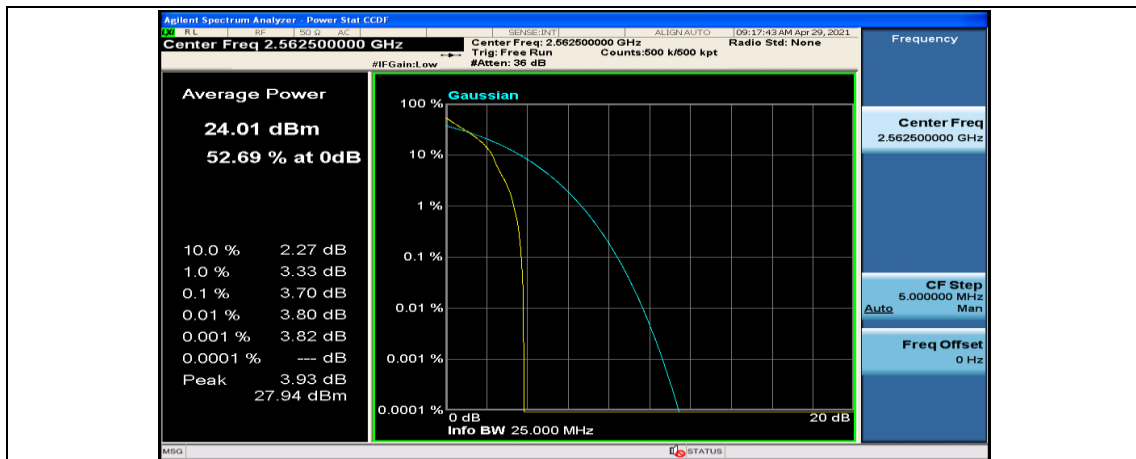

Channel Bandwidth: 15 MHz

(Channel Bandwidth:15 MHz)_LCH_QPSK_37RB#18

(Channel Bandwidth:15 MHz)_LCH_QPSK_37RB#38

(Channel Bandwidth:15 MHz)_LCH_QPSK_75RB#0

(Channel Bandwidth:15 MHz)_MCH_QPSK_1RB#0

(Channel Bandwidth:15 MHz)_MCH_QPSK_1RB#37

(Channel Bandwidth:15 MHz)_MCH_QPSK_1RB#74

(Channel Bandwidth:15 MHz)_MCH_QPSK_37RB#0

(Channel Bandwidth:15 MHz)_MCH_QPSK_37RB#18

(Channel Bandwidth:15 MHz)_MCH_QPSK_37RB#38

(Channel Bandwidth:15 MHz)_MCH_QPSK_75RB#0

(Channel Bandwidth:15 MHz)_HCH_QPSK_1RB#0

(Channel Bandwidth:15 MHz)_HCH_QPSK_1RB#37

(Channel Bandwidth:15 MHz)_HCH_QPSK_1RB#74

(Channel Bandwidth:15 MHz)_HCH_QPSK_37RB#0

(Channel Bandwidth:15 MHz)_HCH_QPSK_37RB#18