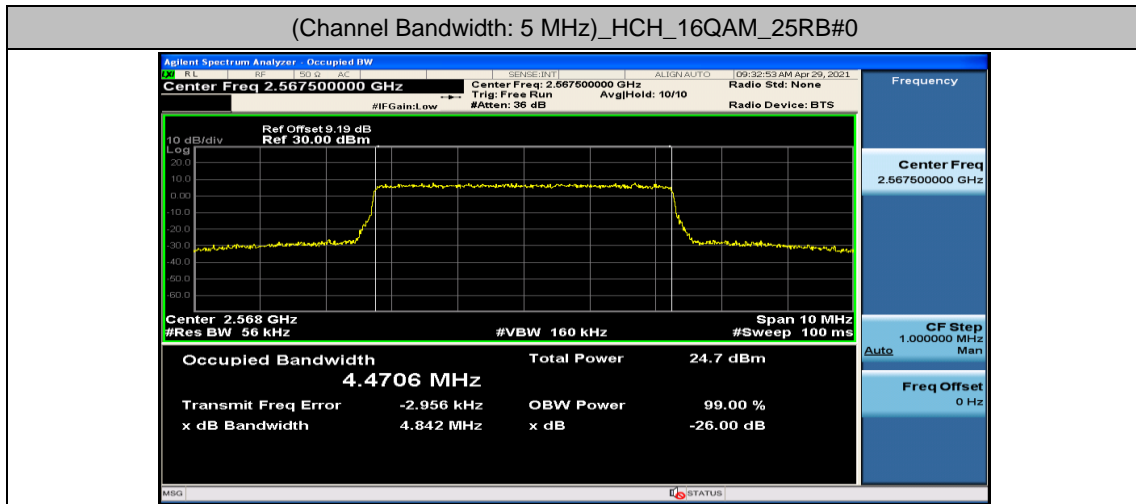

Channel Bandwidth: 20 MHz

Channel Bandwidth: 20 MHz						
Modulation	Channel	RB Configuration		Occupied Bandwidth (MHz)	26dB Bandwidth (MHz)	Verdict
		Size	Offset			
QPSK	LCH	100	0	17.881	18.81	PASS
	MCH	100	0	17.907	18.88	PASS
	HCH	100	0	17.892	18.79	PASS
16QAM	LCH	100	0	17.865	18.67	PASS
	MCH	100	0	17.885	18.89	PASS
	HCH	100	0	17.868	18.73	PASS

Test Graphs

Channel Bandwidth: 5 MHz

Channel Bandwidth: 10 MHz