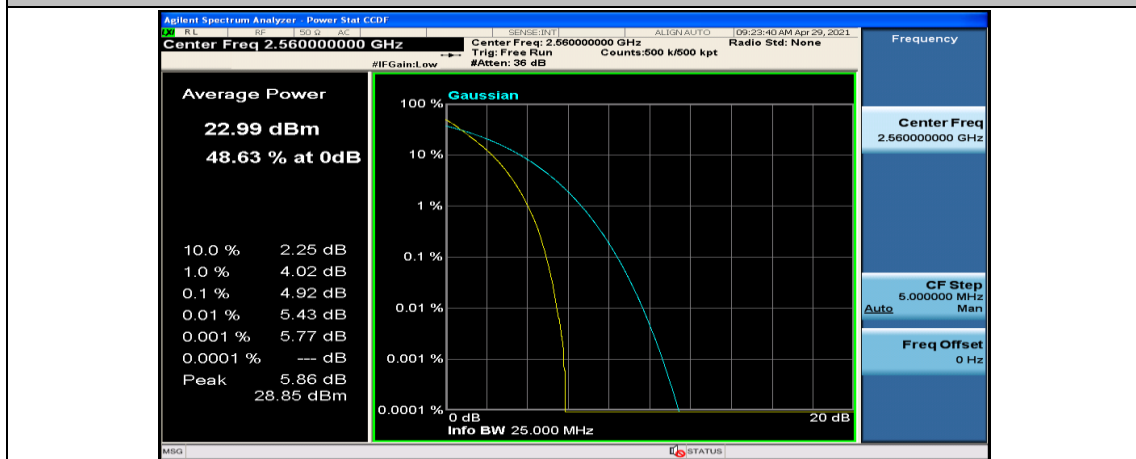

(Channel Bandwidth:20 MHz)_HCH_QPSK_1RB#49

(Channel Bandwidth:20 MHz)_HCH_QPSK_50RB#50

(Channel Bandwidth:20 MHz)_HCH_QPSK_100RB#0

(Channel Bandwidth:20 MHz)_LCH_16QAM_50RB#25

(Channel Bandwidth:20 MHz)_LCH_16QAM_50RB#50