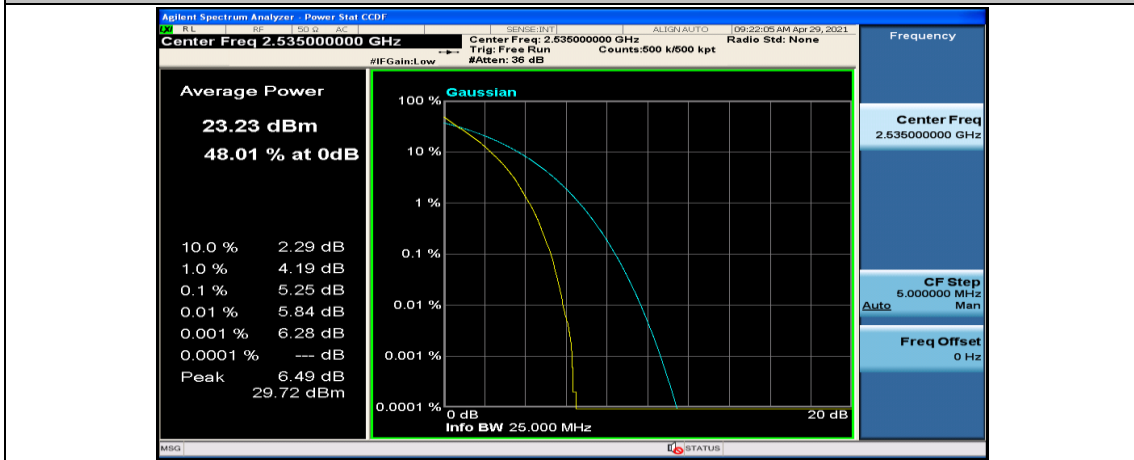

(Channel Bandwidth:20 MHz)_MCH_QPSK_50RB#0

(Channel Bandwidth:20 MHz)_MCH_QPSK_50RB#25

(Channel Bandwidth:20 MHz)_MCH_QPSK_50RB#50

(Channel Bandwidth:20 MHz)_MCH_QPSK_100RB#0

(Channel Bandwidth:20 MHz)_HCH_QPSK_1RB#0