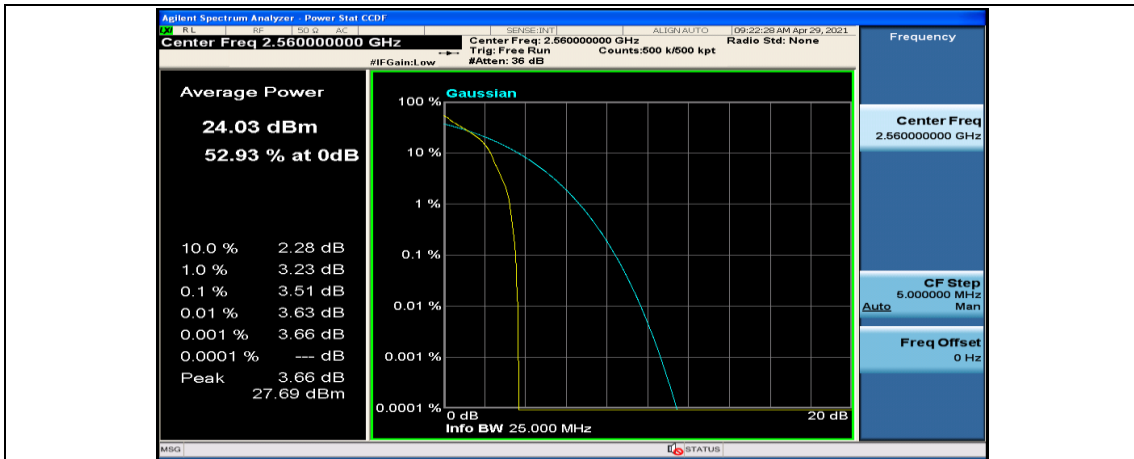

(Channel Bandwidth:20 MHz)_HCH_QPSK_1RB#49