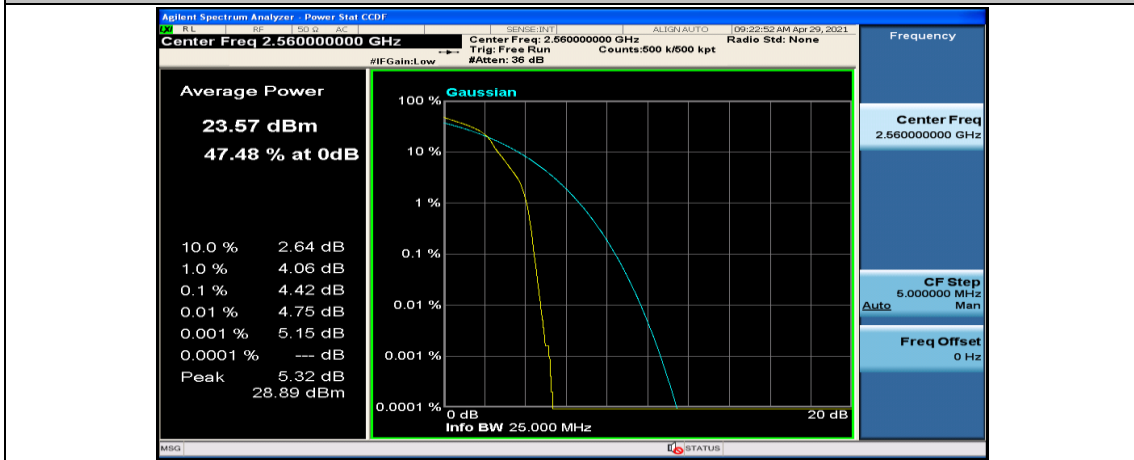

(Channel Bandwidth:20 MHz)_HCH_16QAM_1RB#99