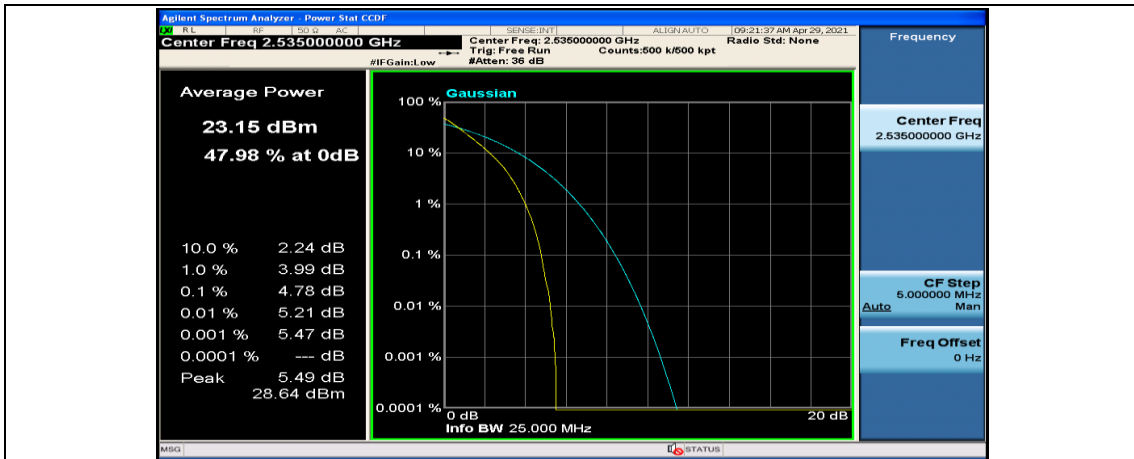

(Channel Bandwidth:20 MHz)_MCH_QPSK_50RB#50