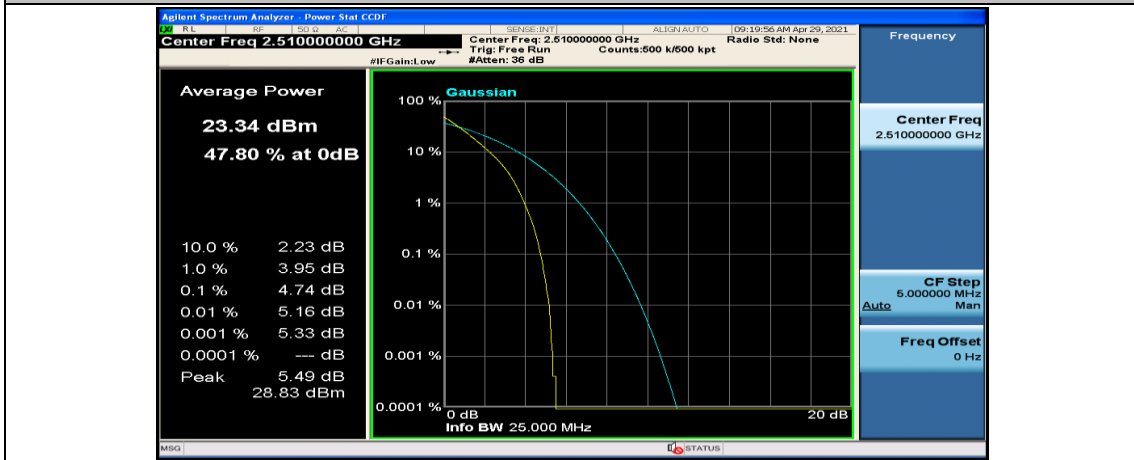

(Channel Bandwidth:15 MHz)_HCH_16QAM_37RB#0

(Channel Bandwidth:15 MHz)_HCH_16QAM_37RB#18

(Channel Bandwidth:15 MHz)_HCH_16QAM_37RB#38

(Channel Bandwidth:15 MHz)_HCH_16QAM_75RB#0

Channel Bandwidth: 20 MHz

(Channel Bandwidth:20 MHz)_LCH_QPSK_50RB#25