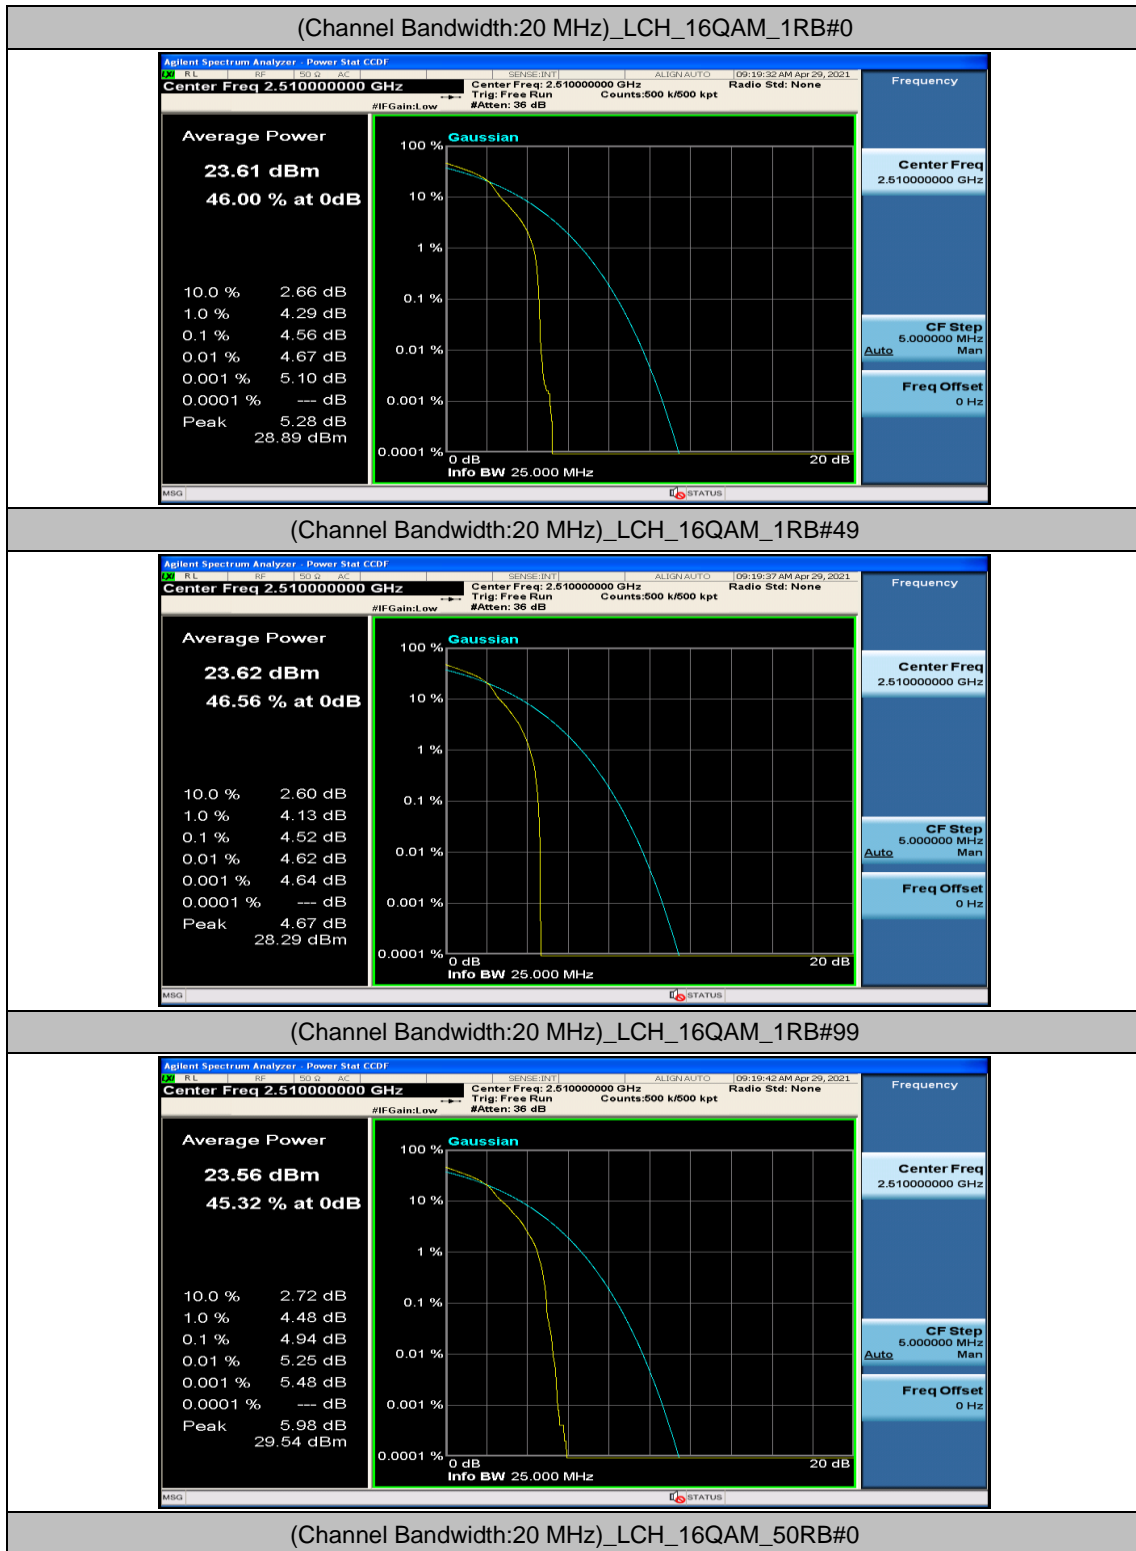

(Channel Bandwidth:20 MHz)_HCH_QPSK_1RB#49

(Channel Bandwidth:20 MHz)_HCH_QPSK_50RB#50

(Channel Bandwidth:20 MHz)_HCH_QPSK_100RB#0

(Channel Bandwidth:20 MHz)_LCH_16QAM_50RB#25

(Channel Bandwidth:20 MHz)_LCH_16QAM_50RB#50

(Channel Bandwidth:20 MHz)_LCH_16QAM_100RB#0

(Channel Bandwidth:20 MHz)_MCH_16QAM_1RB#0

(Channel Bandwidth:20 MHz)_MCH_16QAM_1RB#49

(Channel Bandwidth:20 MHz)_MCH_16QAM_1RB#99

(Channel Bandwidth:20 MHz)_MCH_16QAM_50RB#0