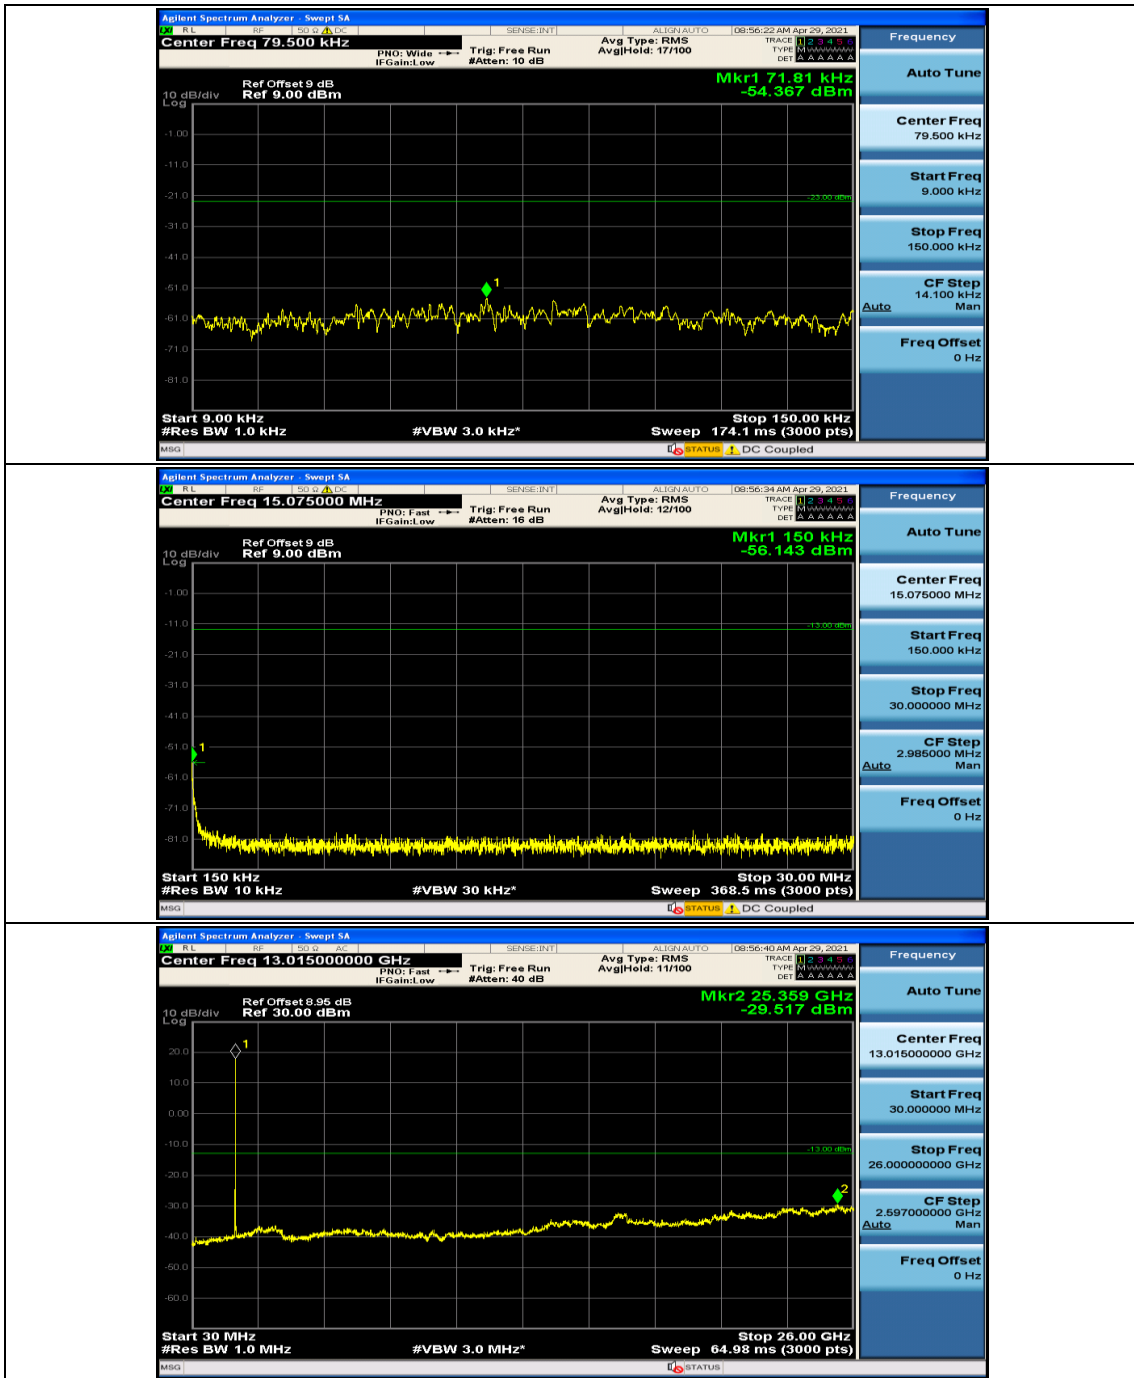

### Channel Bandwidth: 15 MHz

### Channel Bandwidth: 20 MHz