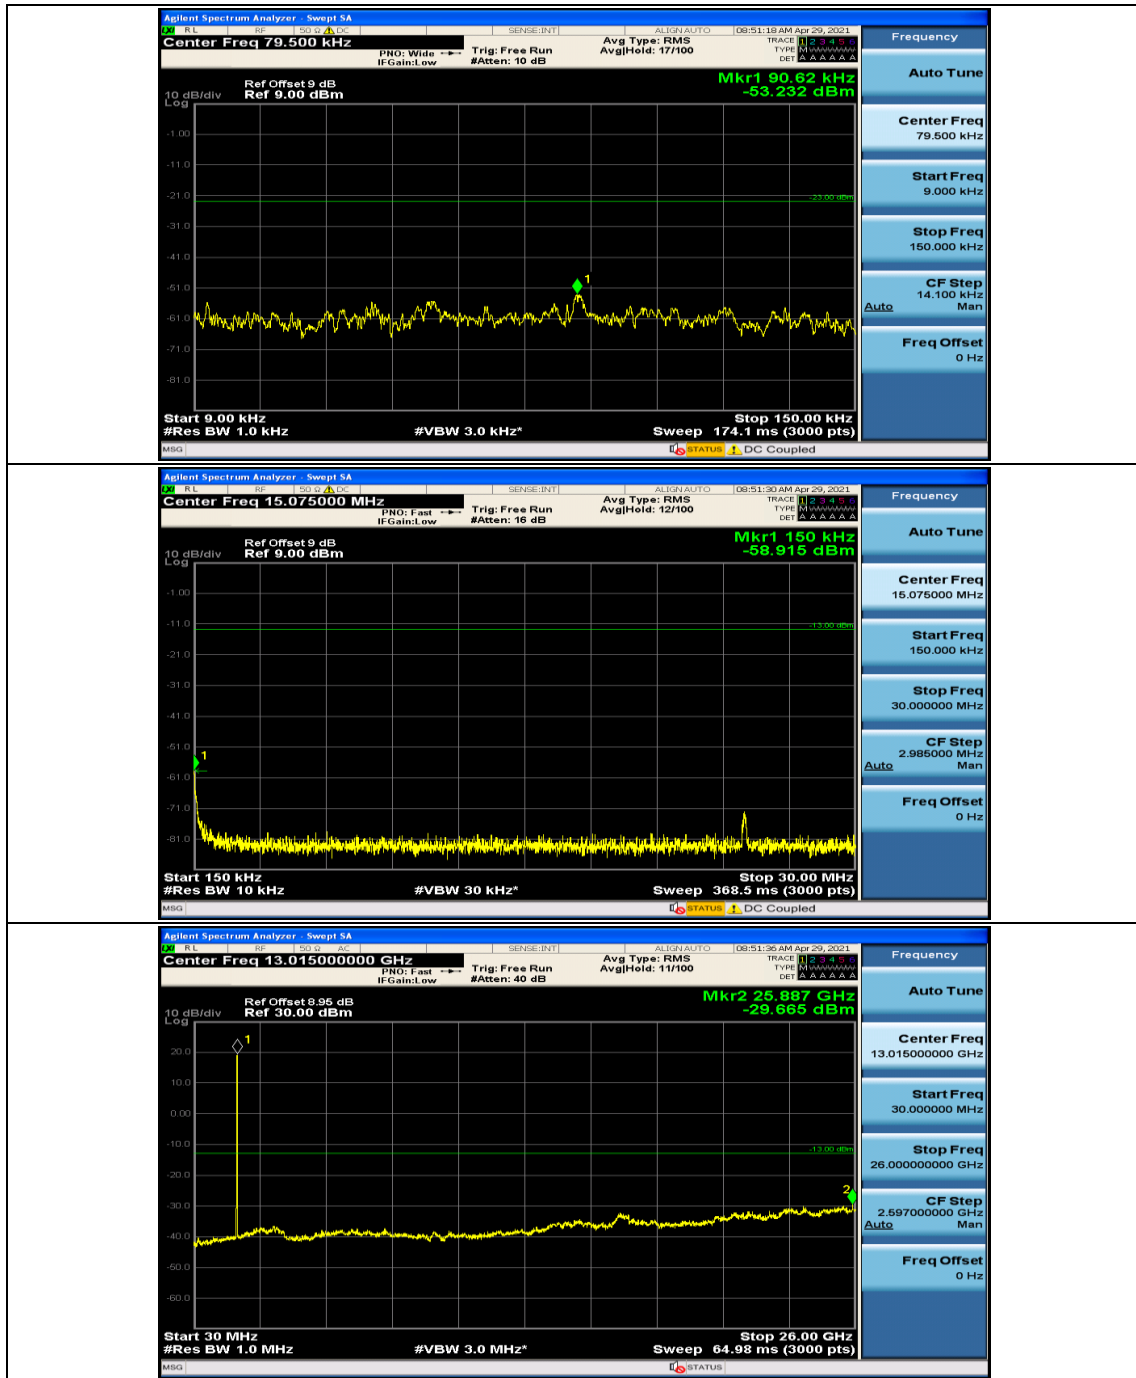

### Channel Bandwidth: 15 MHz

### Channel Bandwidth: 20 MHz