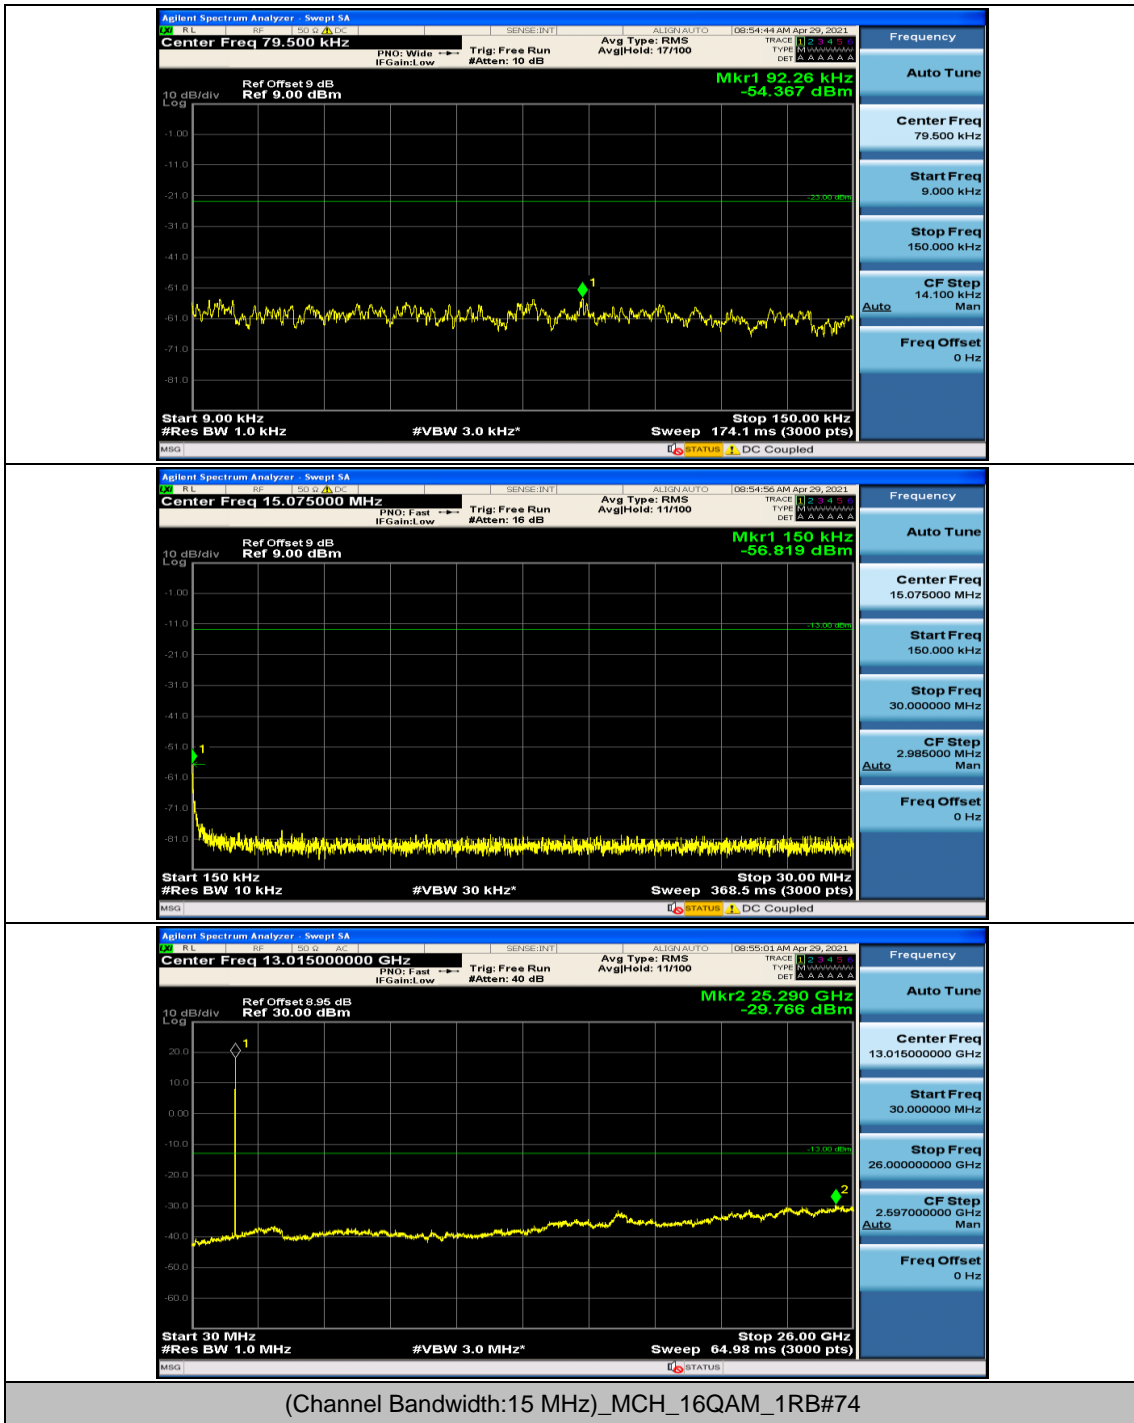

### Channel Bandwidth: 15 MHz

### Channel Bandwidth: 20 MHz