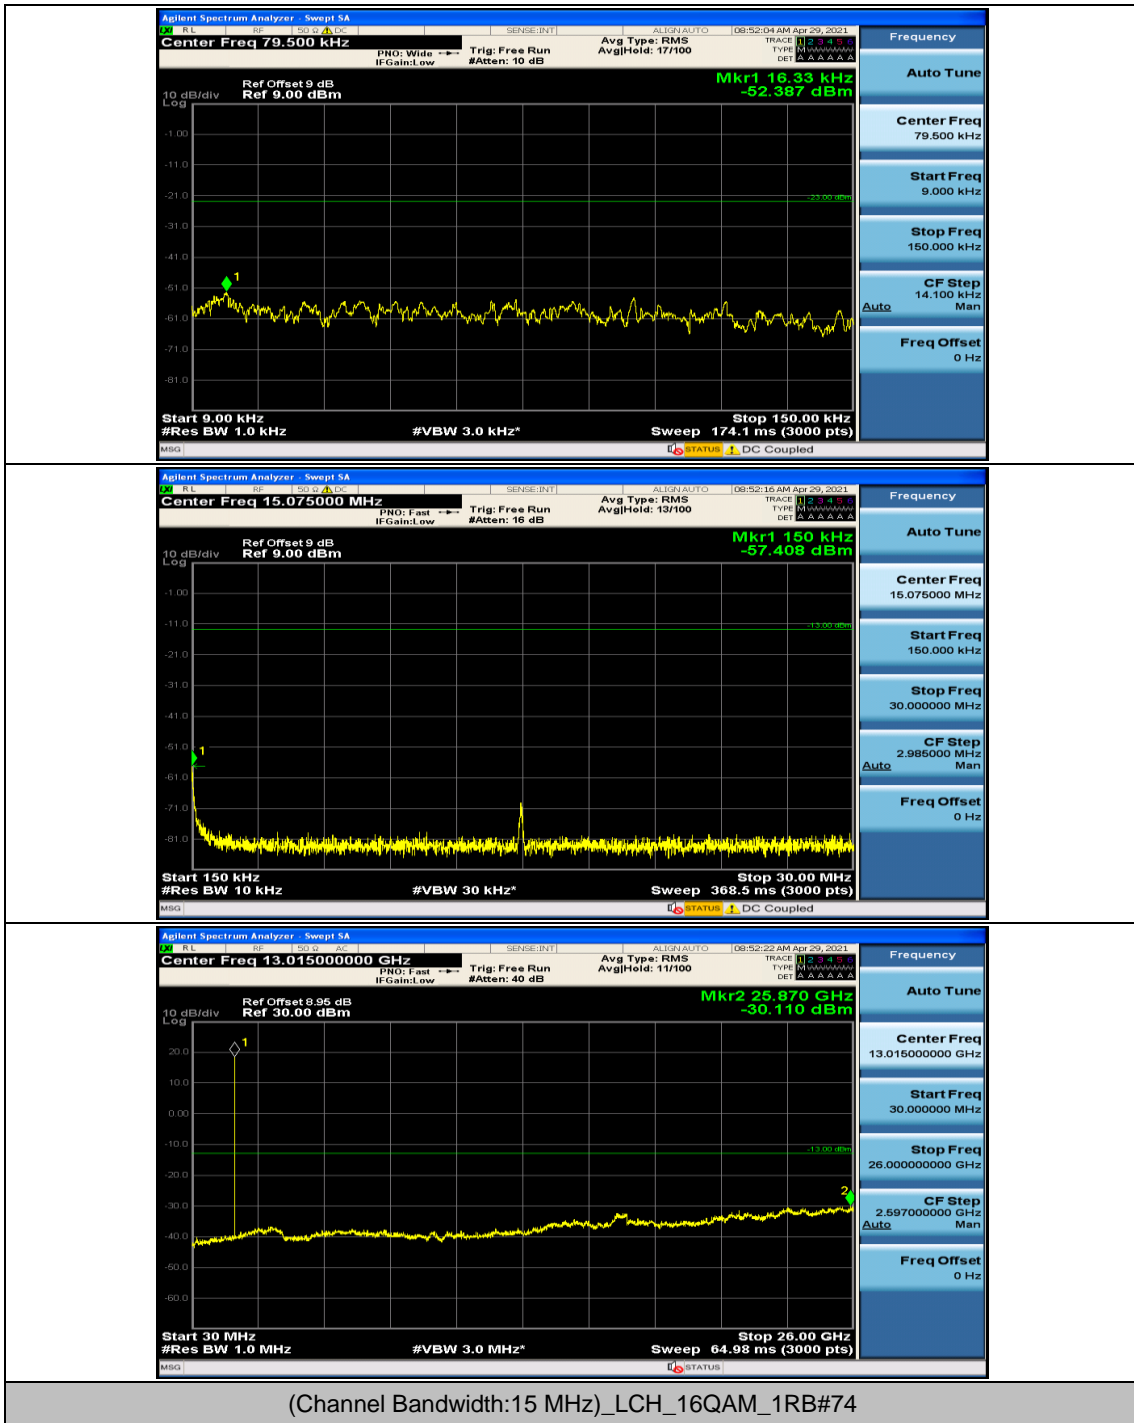

### Channel Bandwidth: 15 MHz

### Channel Bandwidth: 20 MHz