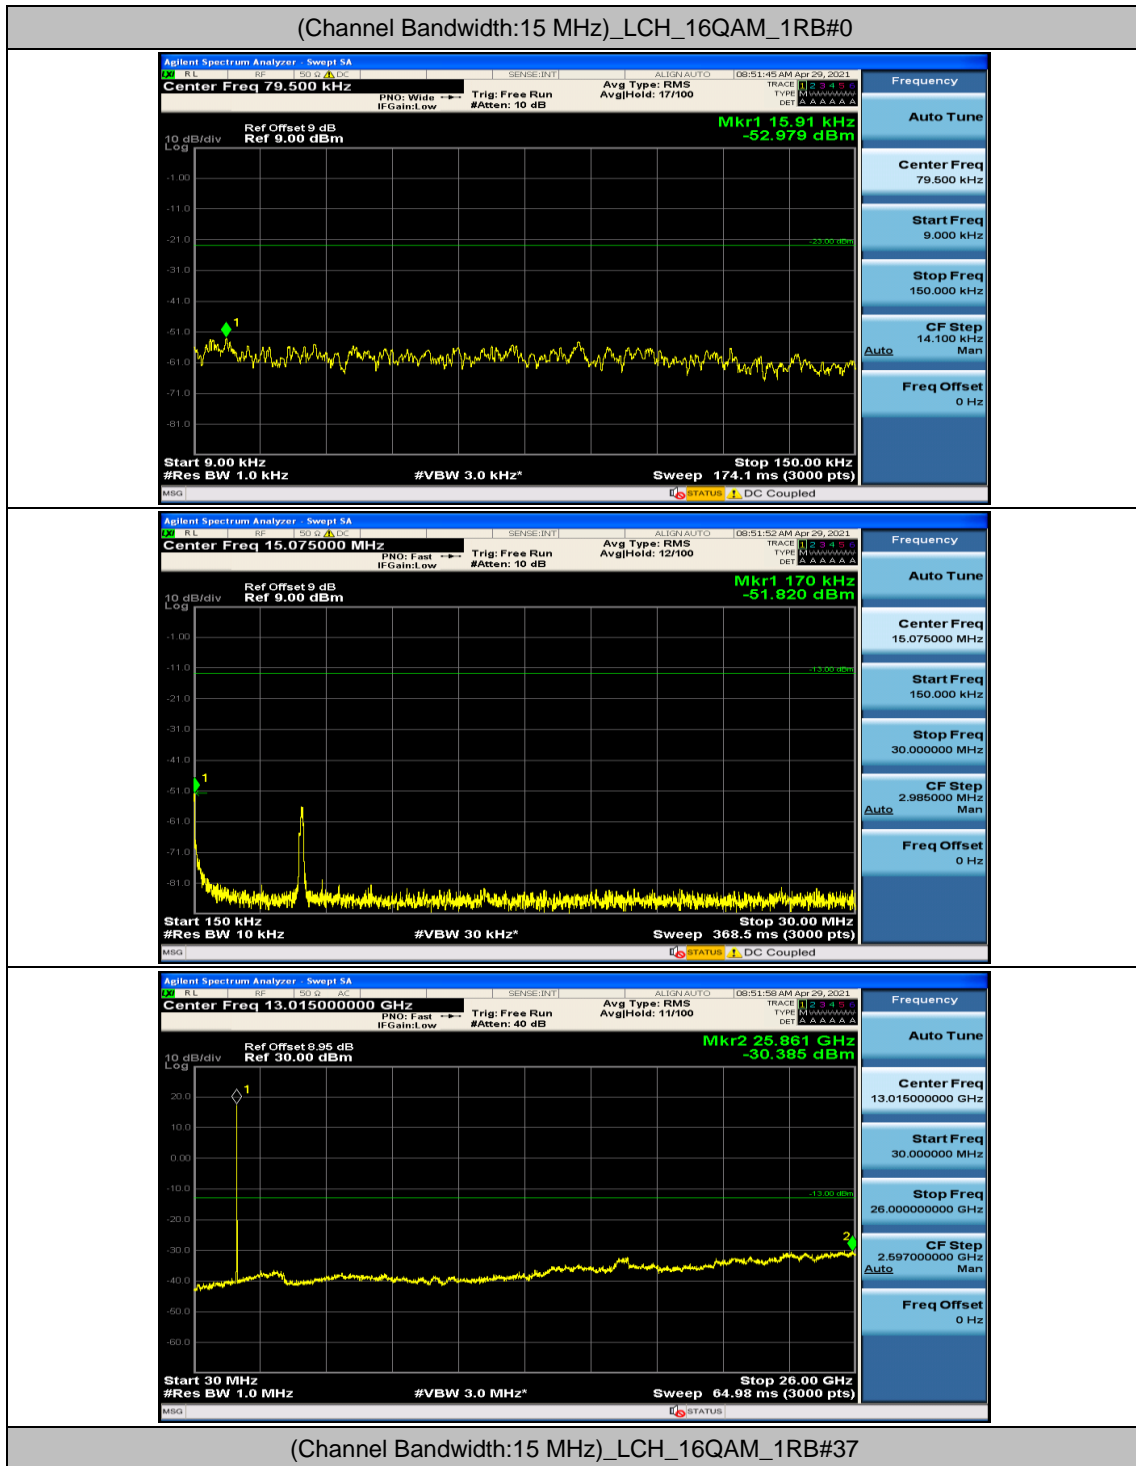

### Channel Bandwidth: 15 MHz

### Channel Bandwidth: 20 MHz