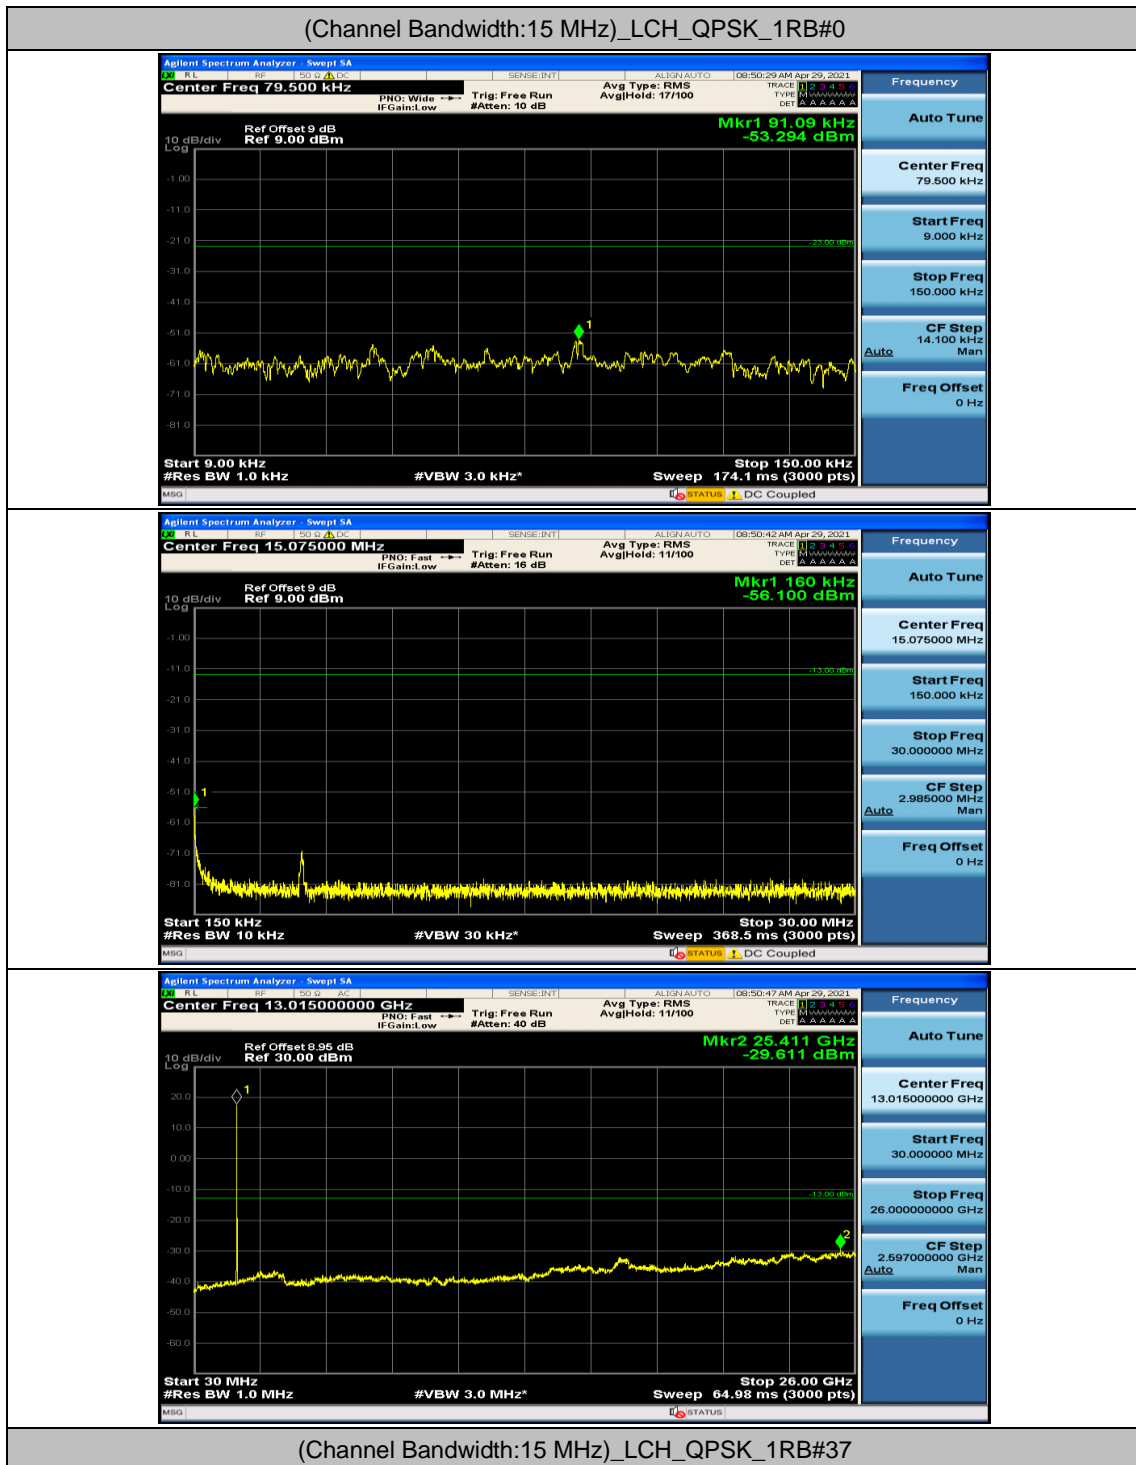

### Channel Bandwidth: 15 MHz

### Channel Bandwidth: 20 MHz