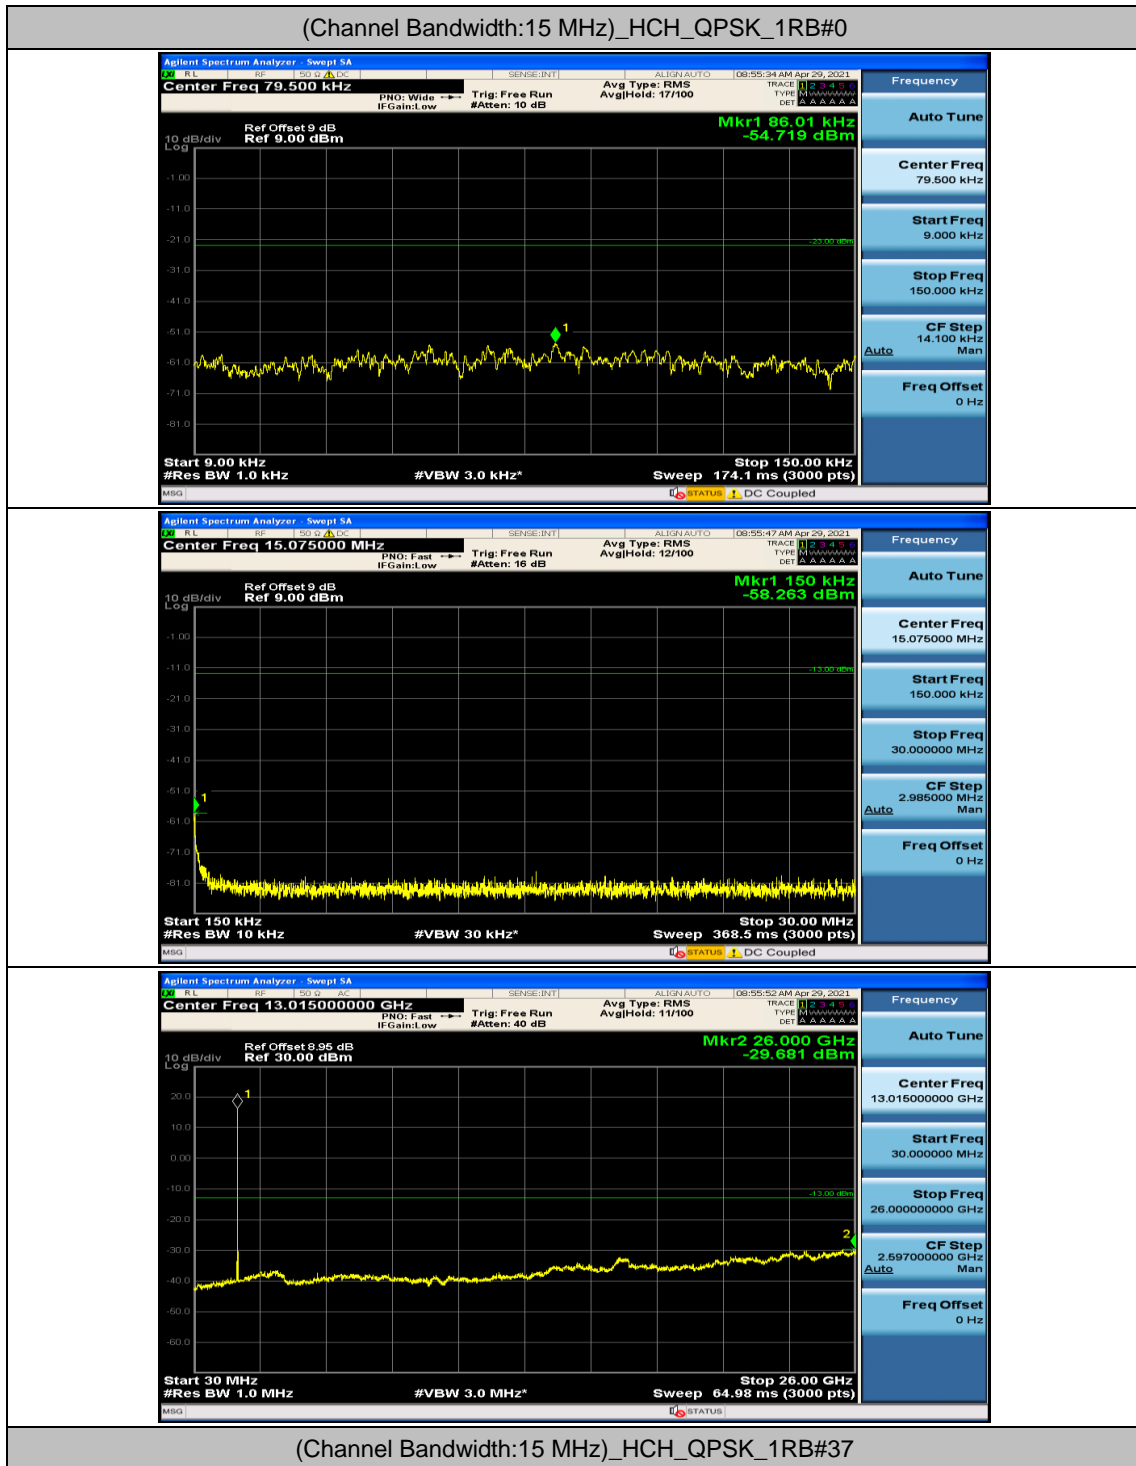

### Channel Bandwidth: 15 MHz

### Channel Bandwidth: 20 MHz