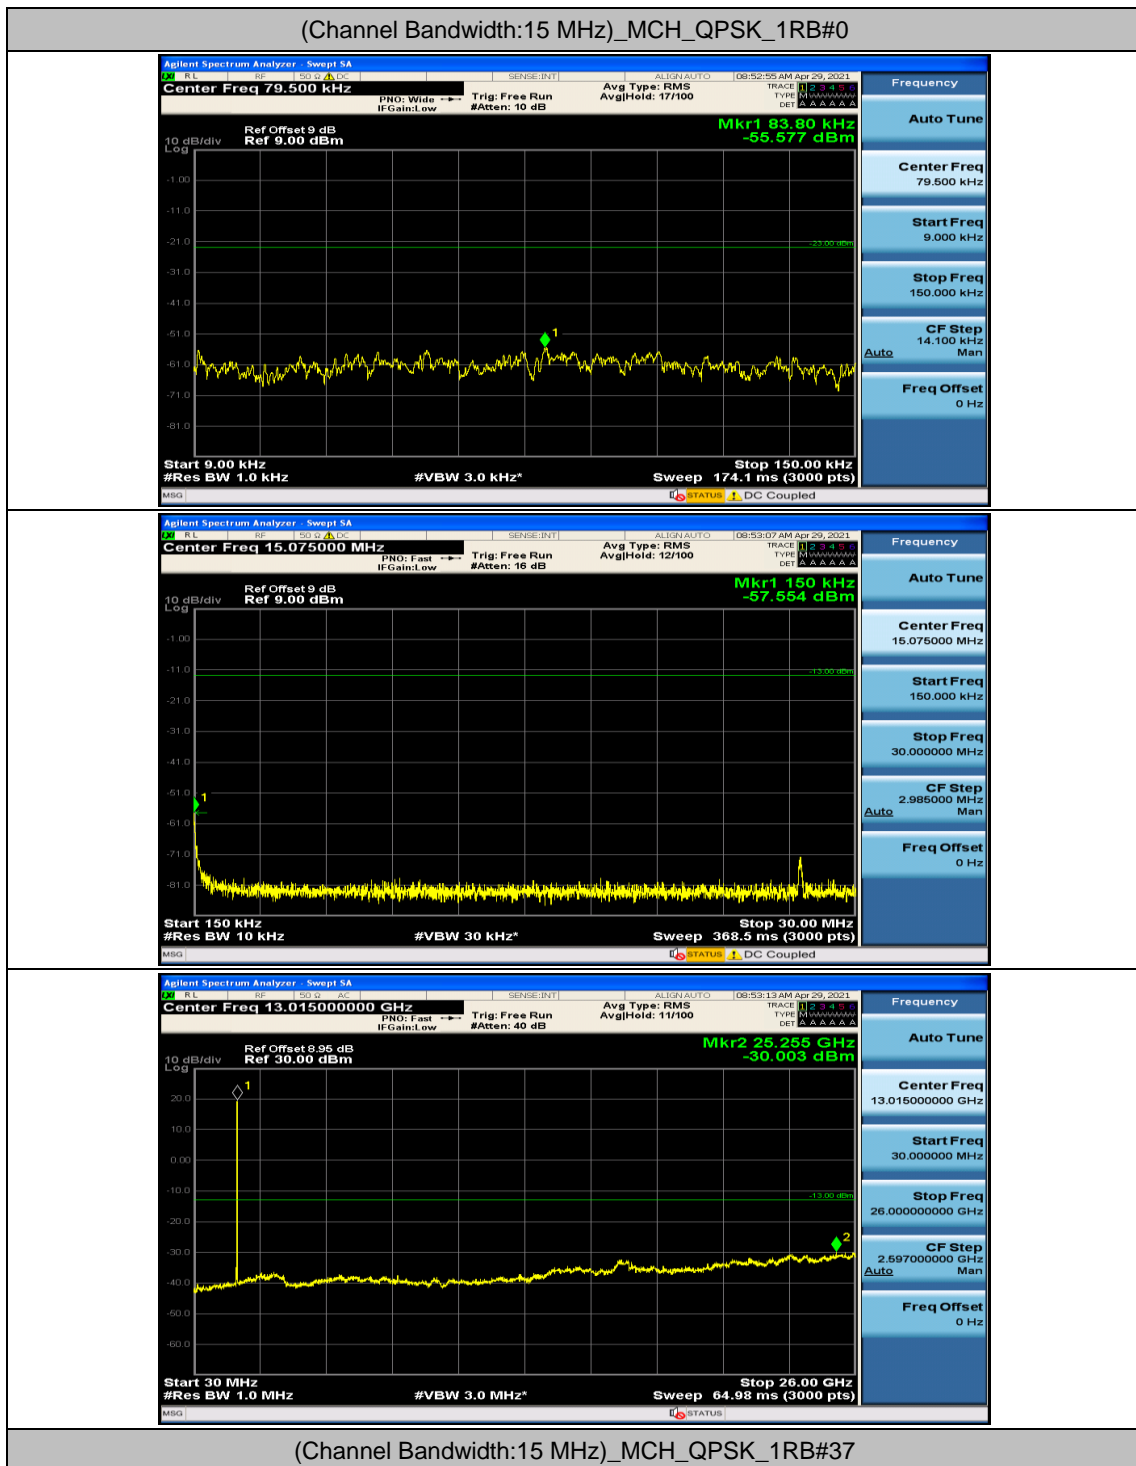

### Channel Bandwidth: 15 MHz

### Channel Bandwidth: 20 MHz