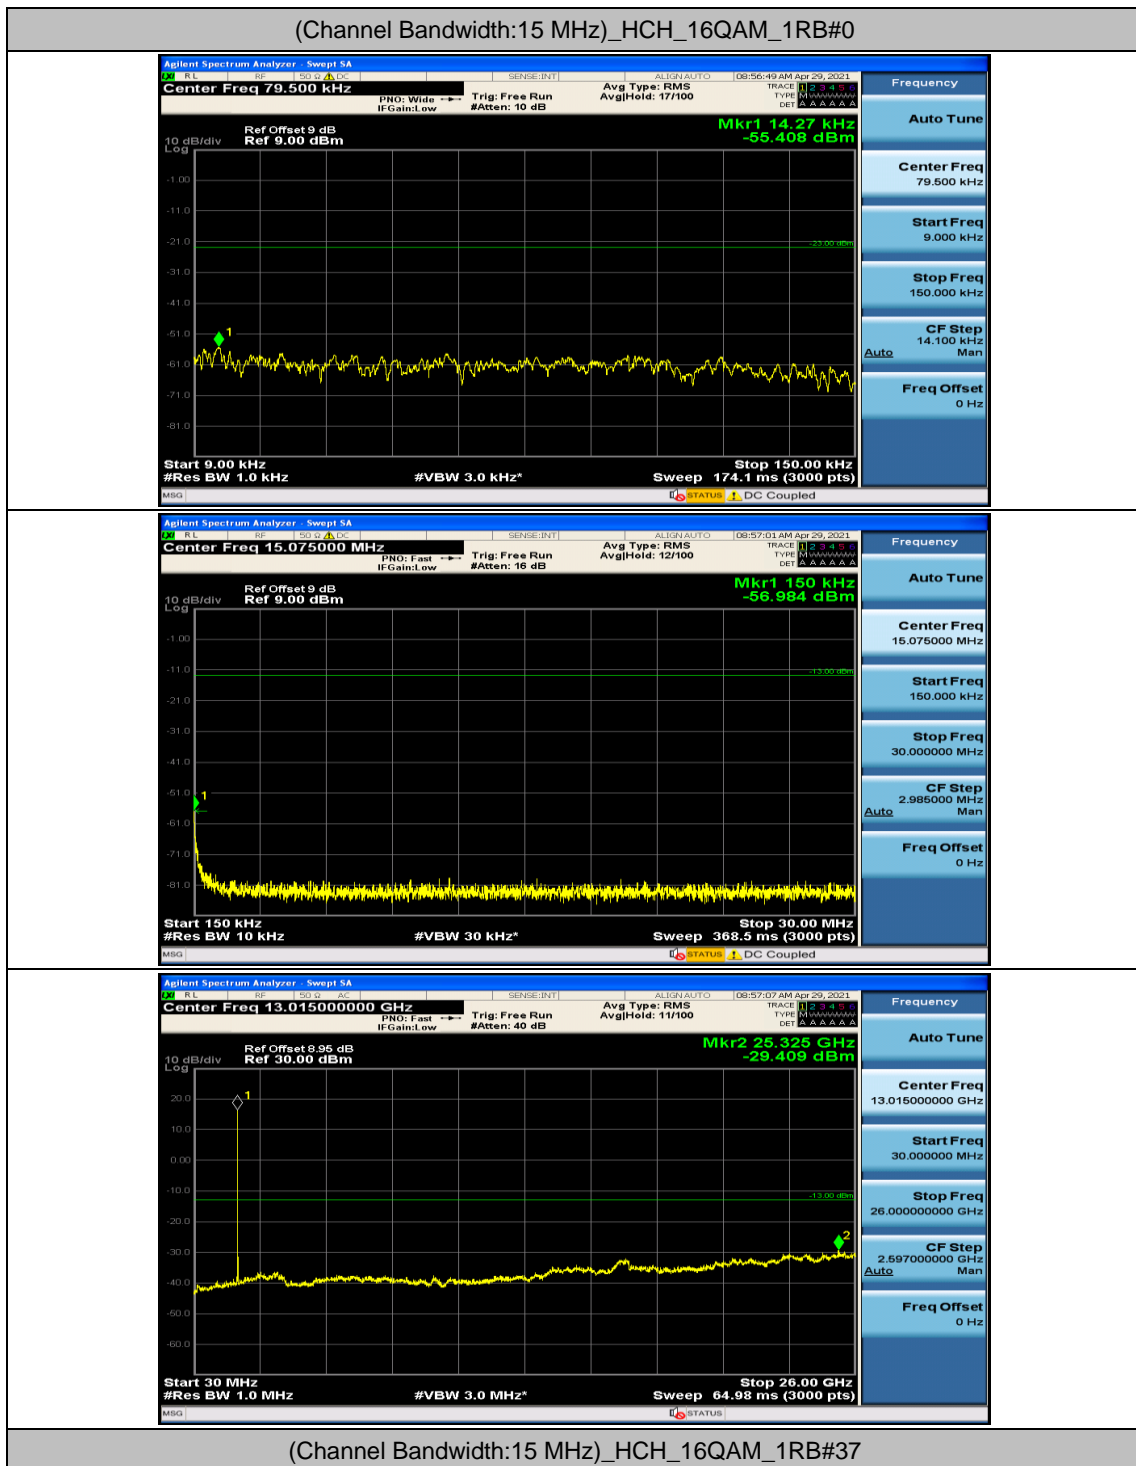

### Channel Bandwidth: 15 MHz

### Channel Bandwidth: 20 MHz