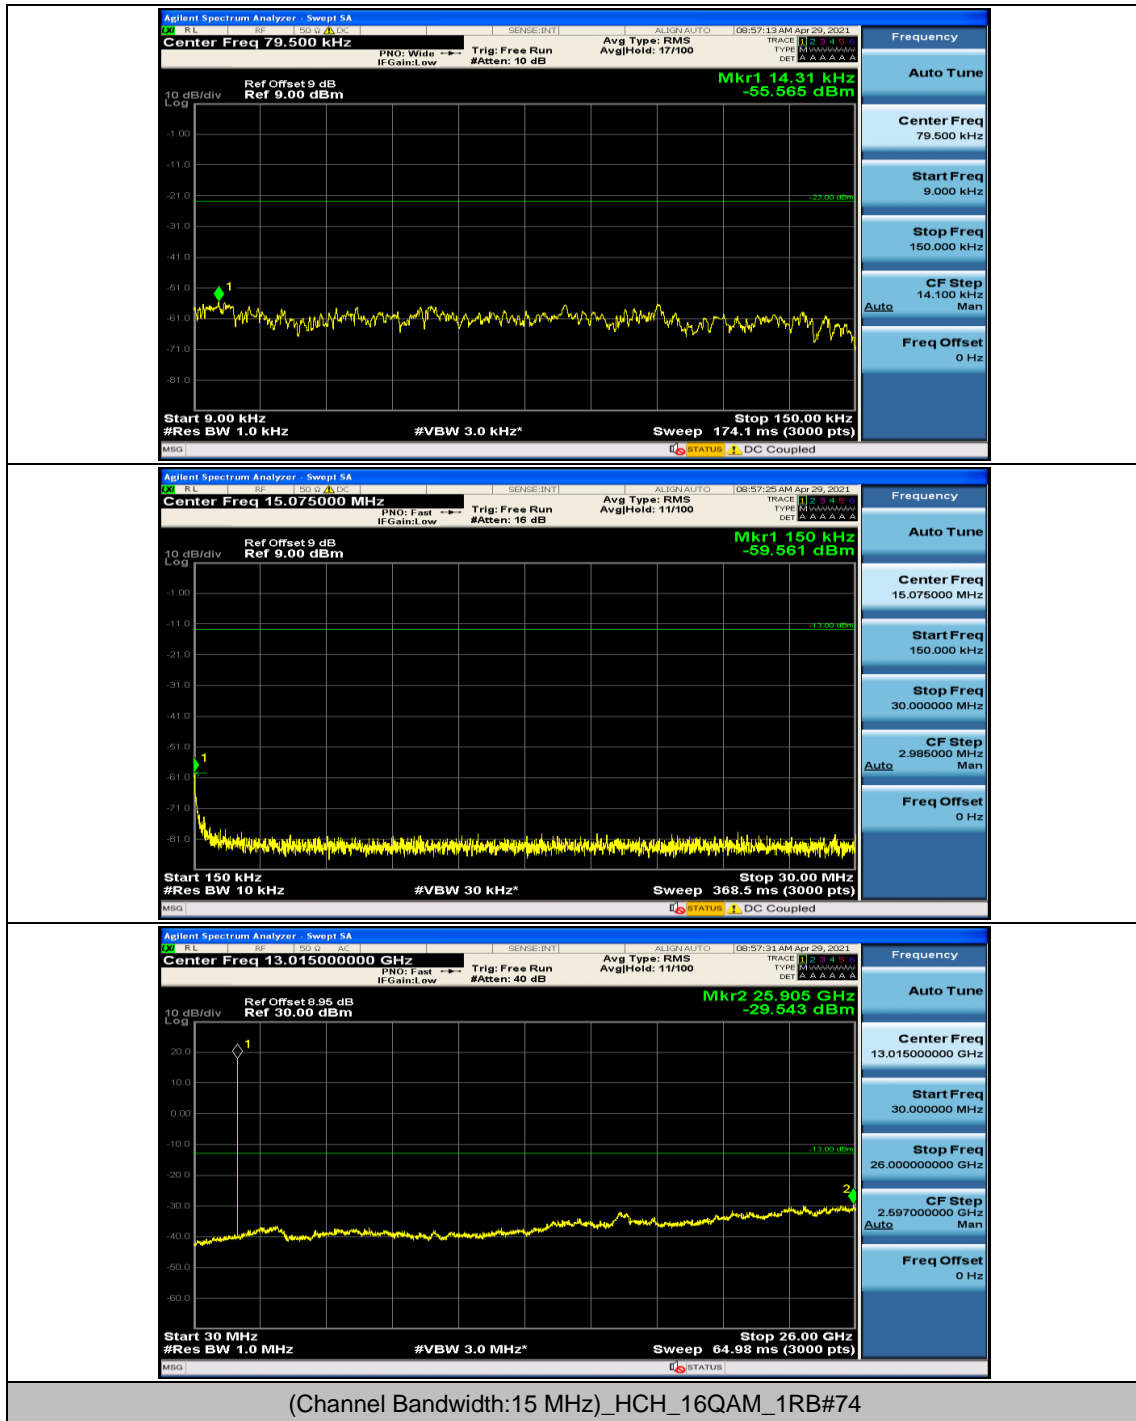

### Channel Bandwidth: 15 MHz

### Channel Bandwidth: 20 MHz