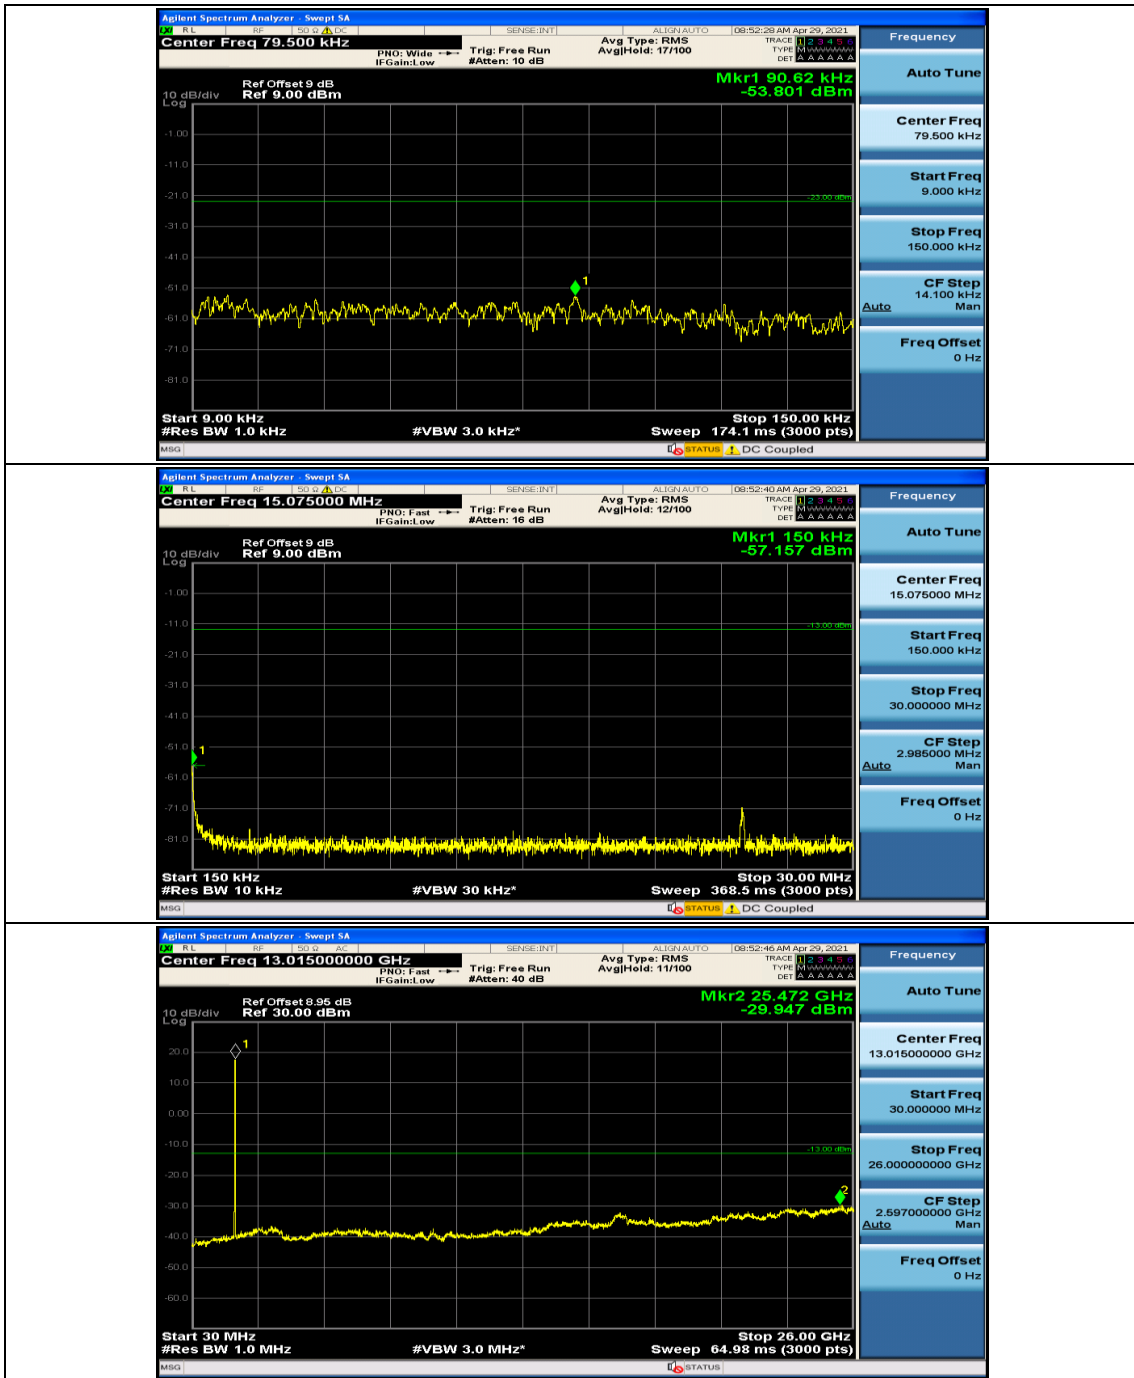

### Channel Bandwidth: 15 MHz

### Channel Bandwidth: 20 MHz