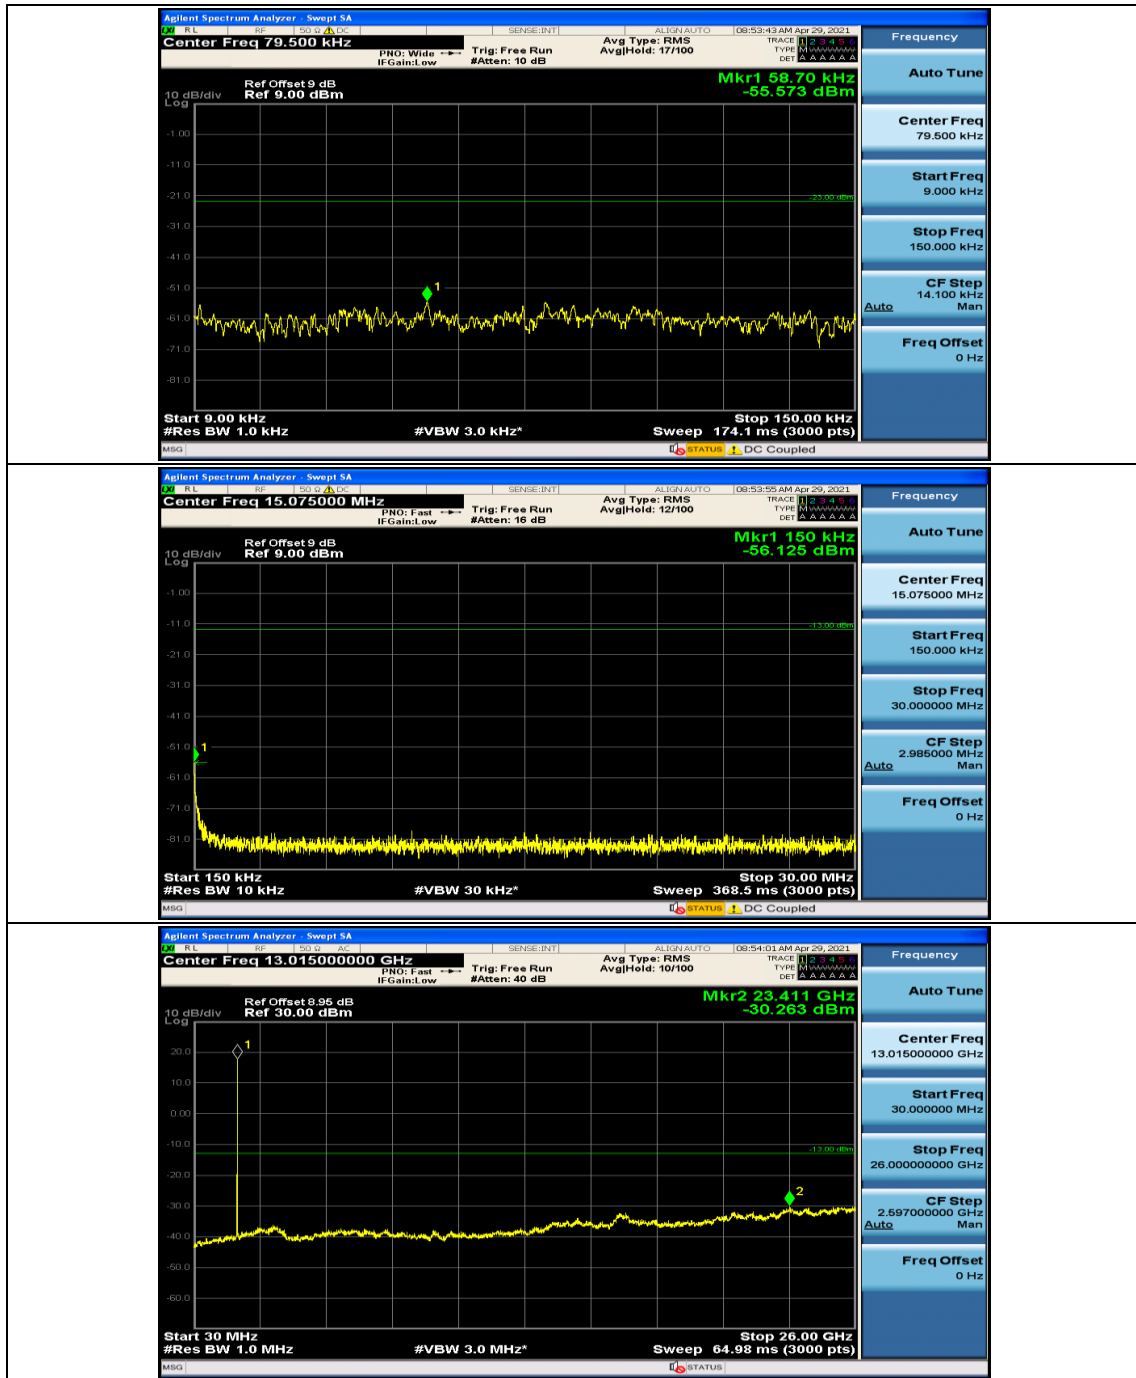

### Channel Bandwidth: 15 MHz

### Channel Bandwidth: 20 MHz