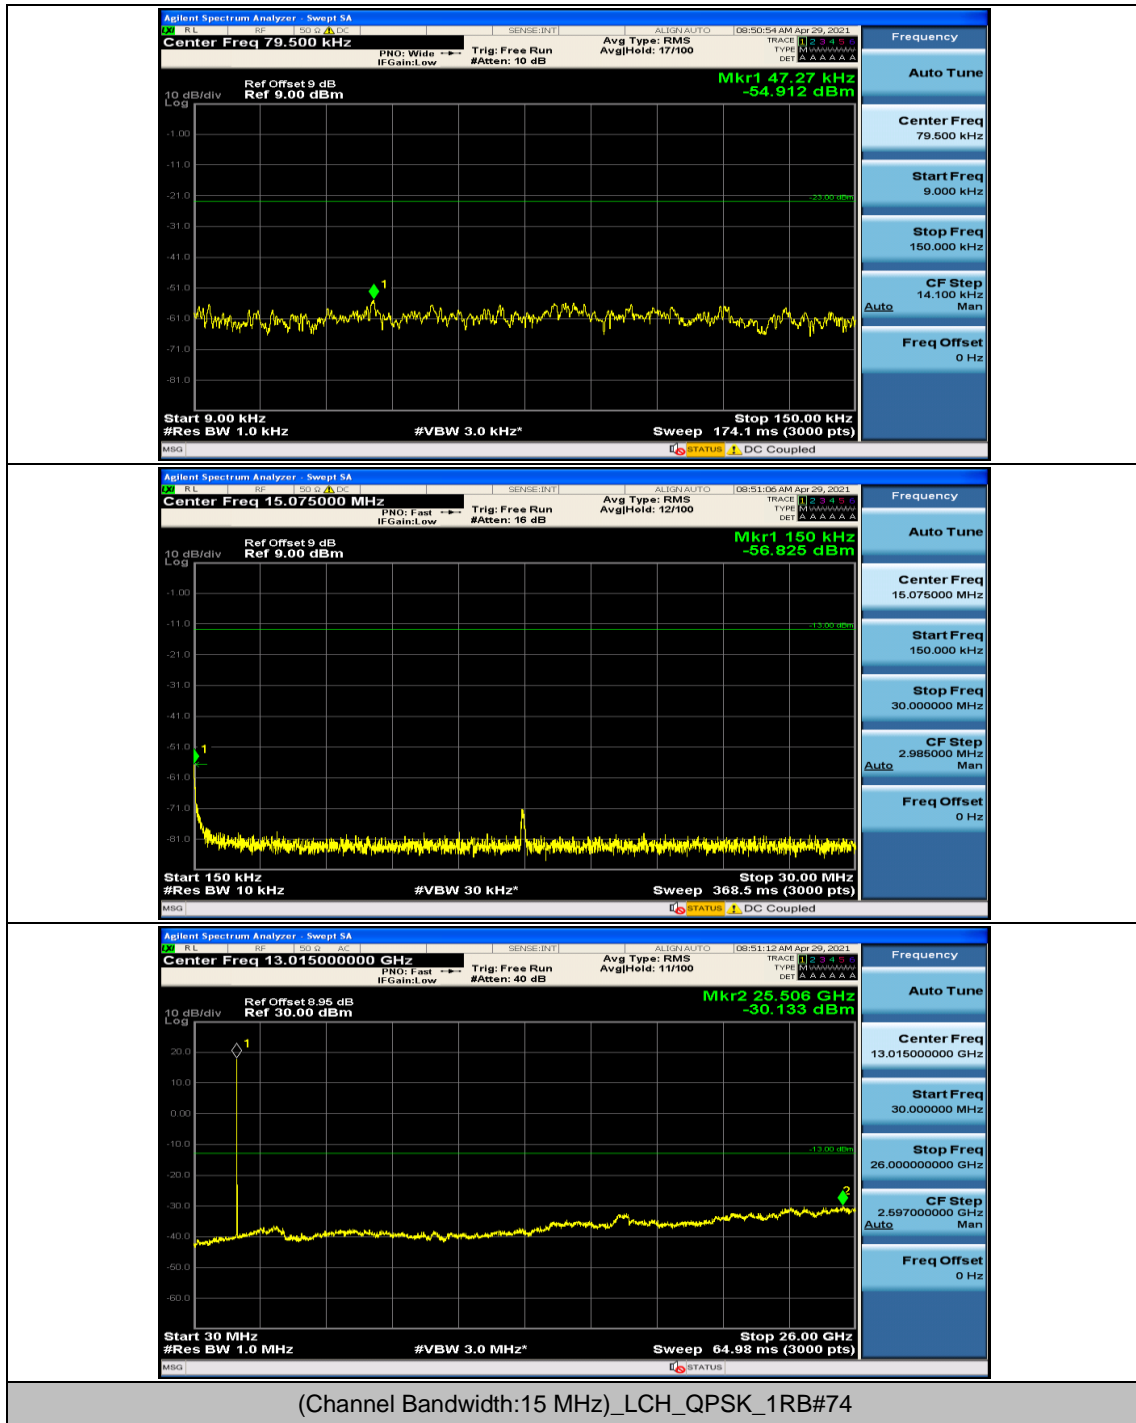

### Channel Bandwidth: 15 MHz

### Channel Bandwidth: 20 MHz