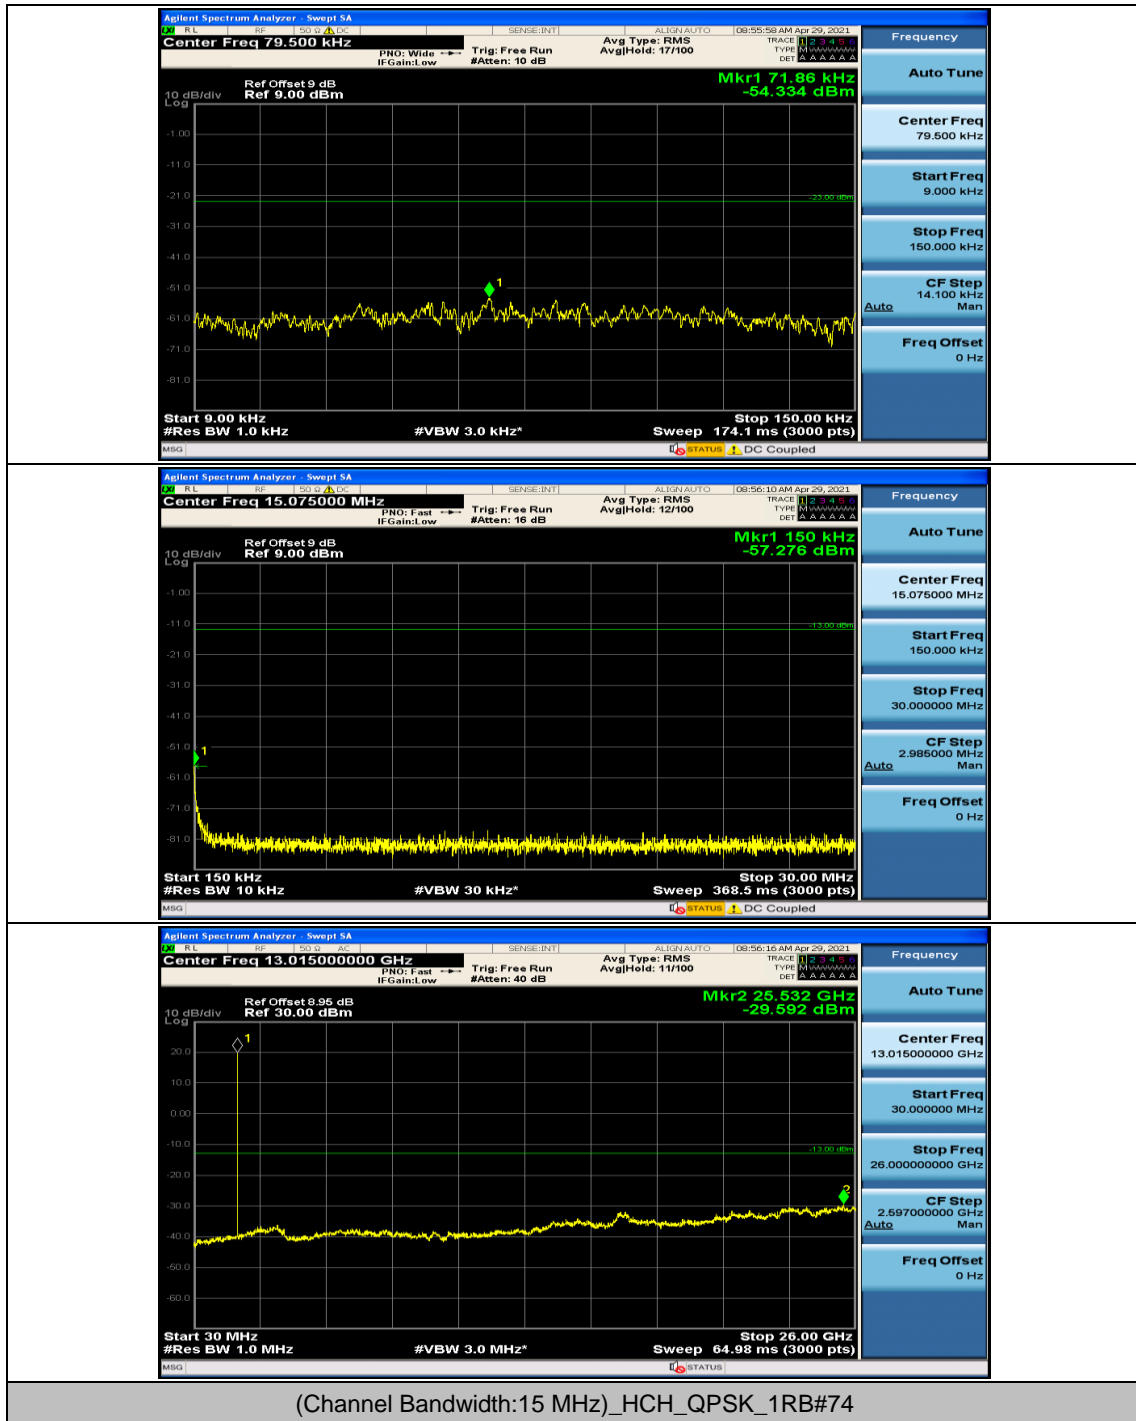

### Channel Bandwidth: 15 MHz

### Channel Bandwidth: 20 MHz