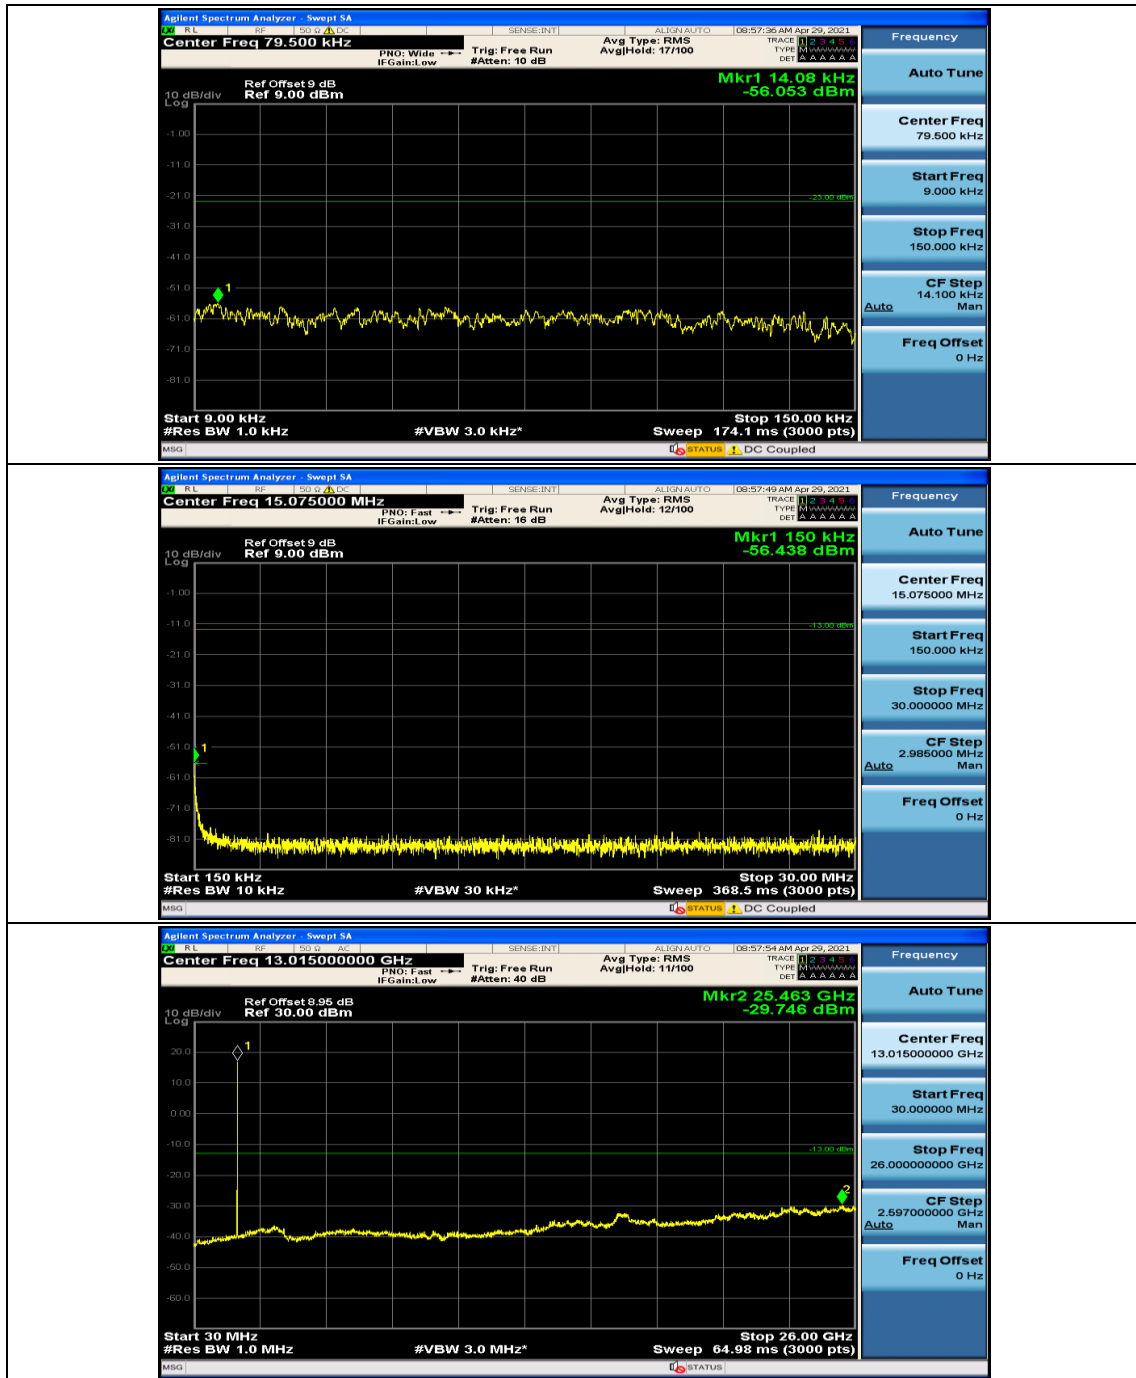

### Channel Bandwidth: 15 MHz

### Channel Bandwidth: 20 MHz