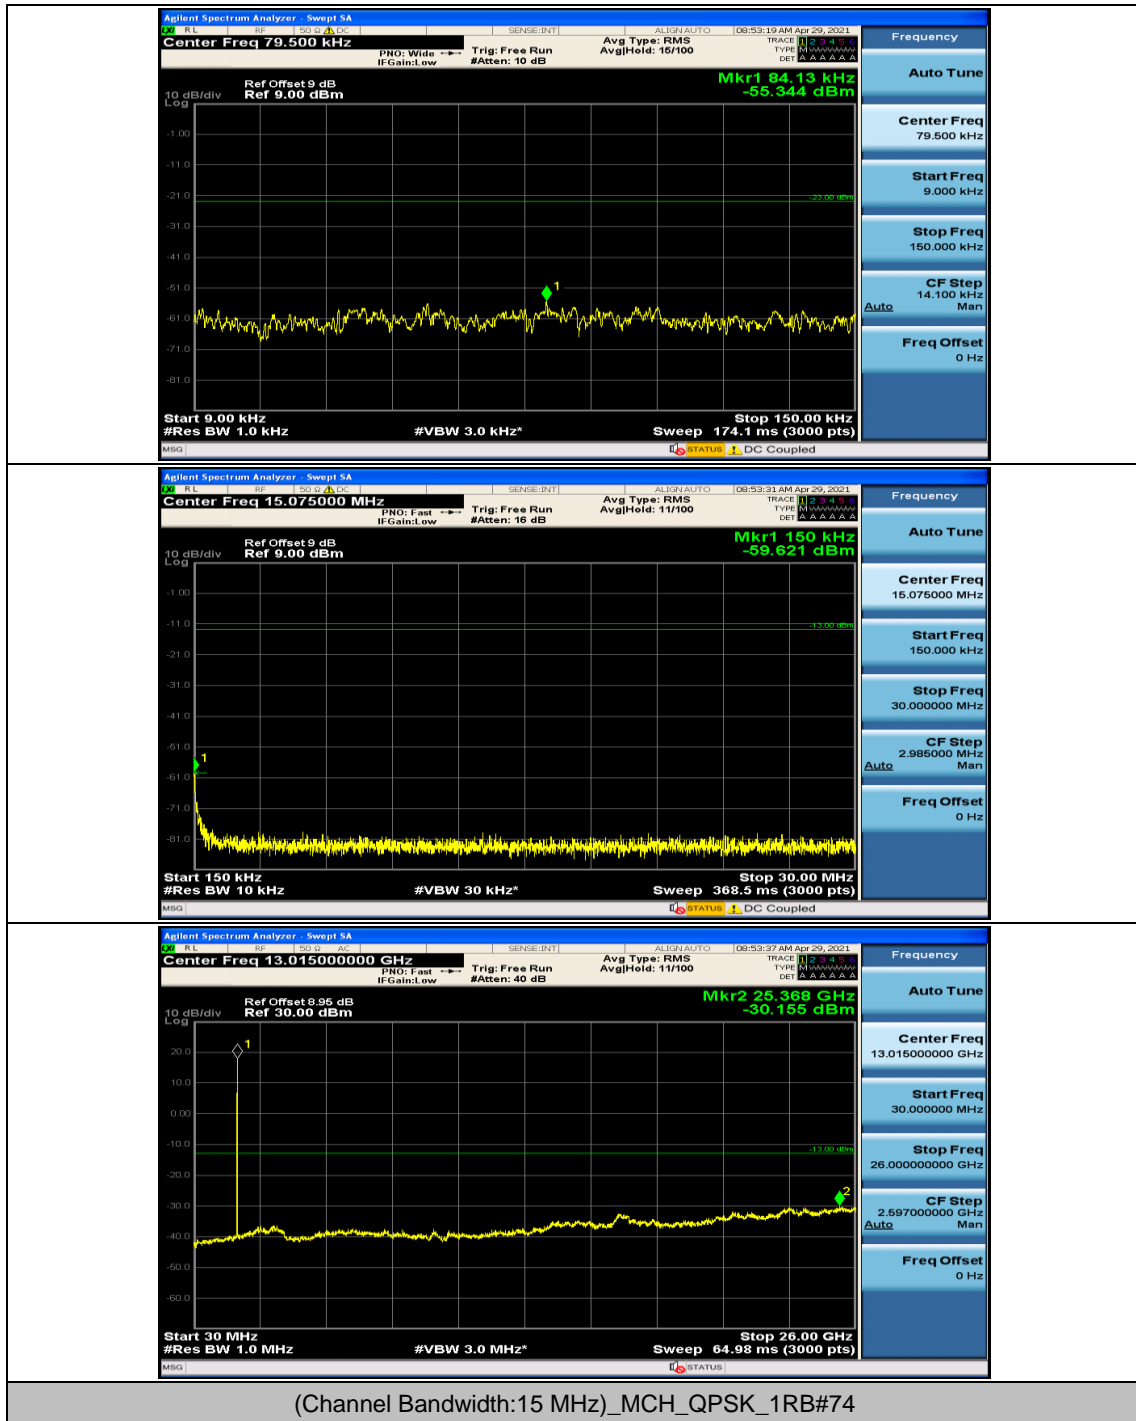

### Channel Bandwidth: 15 MHz

### Channel Bandwidth: 20 MHz