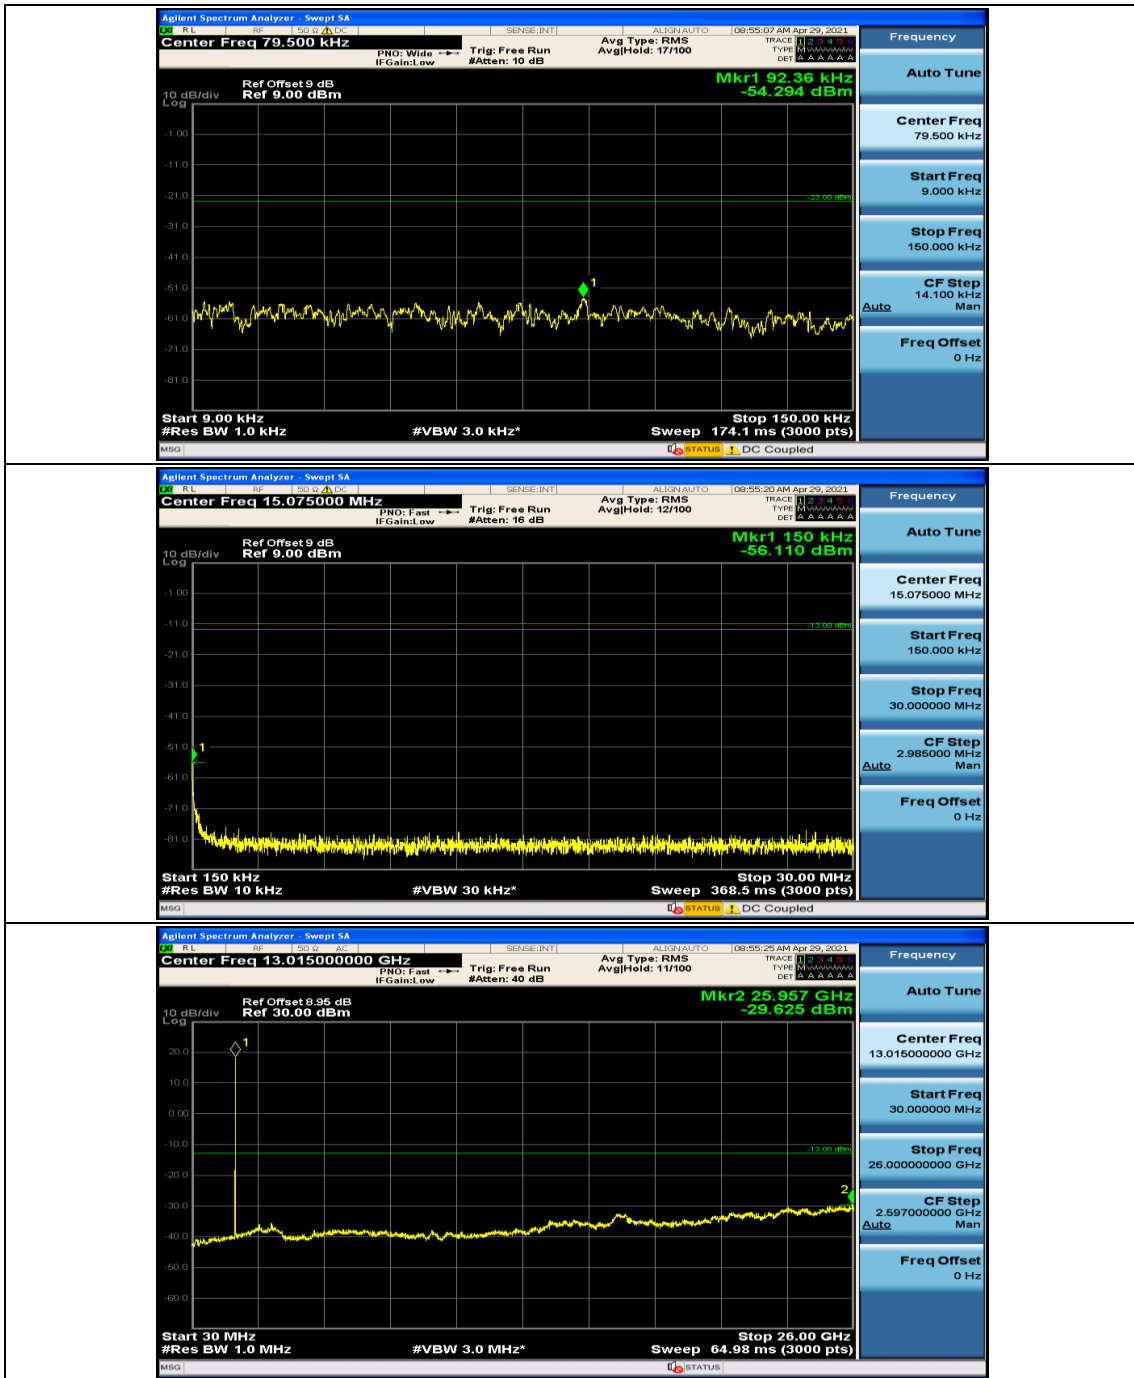

### Channel Bandwidth: 15 MHz

### Channel Bandwidth: 20 MHz