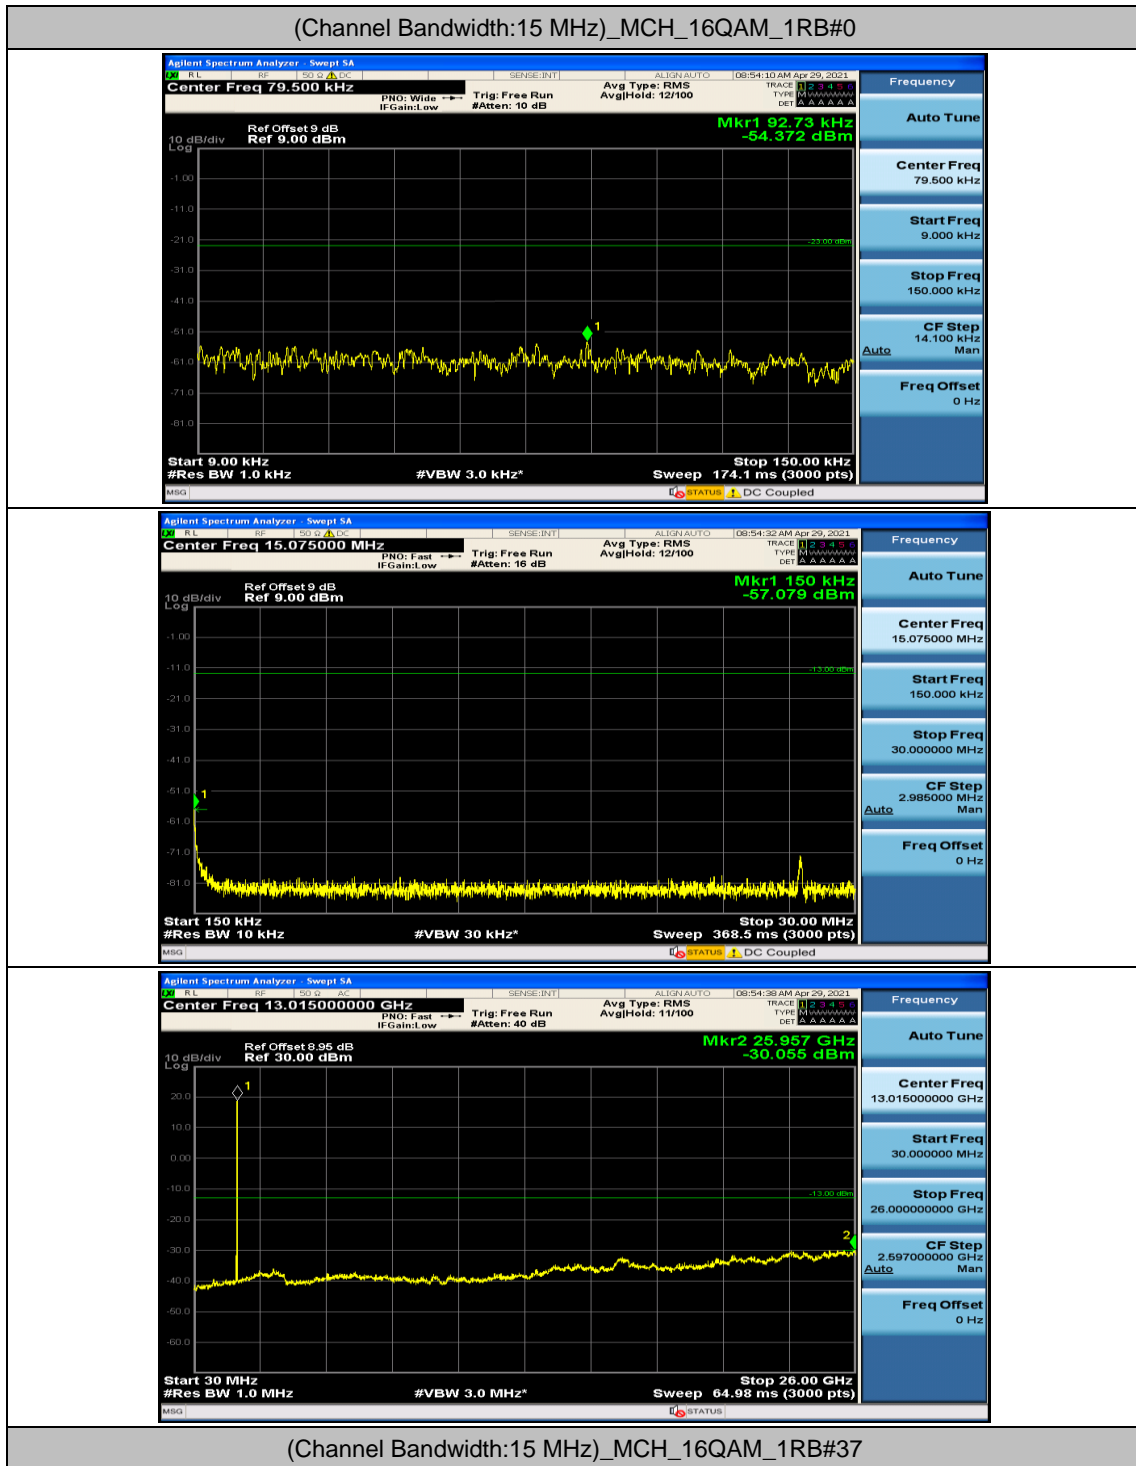

### Channel Bandwidth: 15 MHz

### Channel Bandwidth: 20 MHz