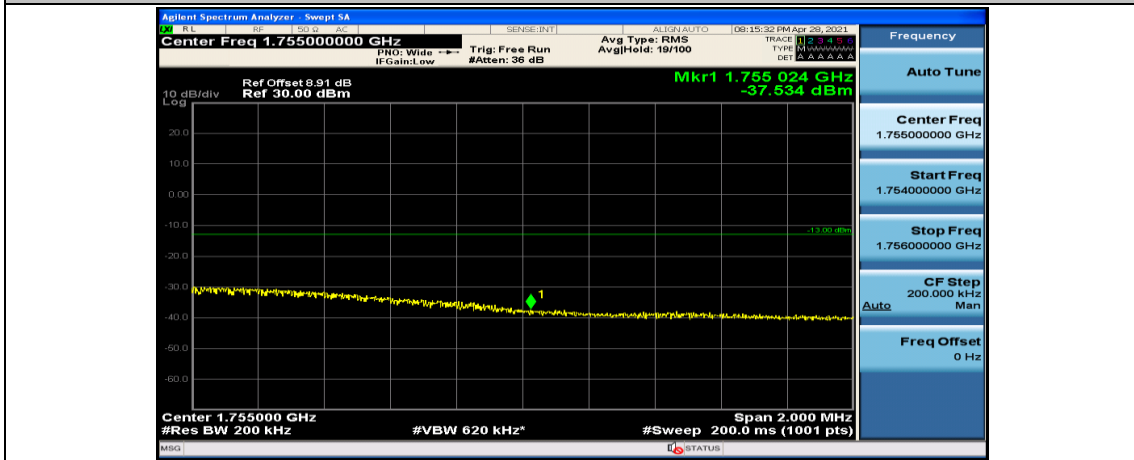

(Channel Bandwidth:20 MHz)_HCH_QPSK_50RB#50