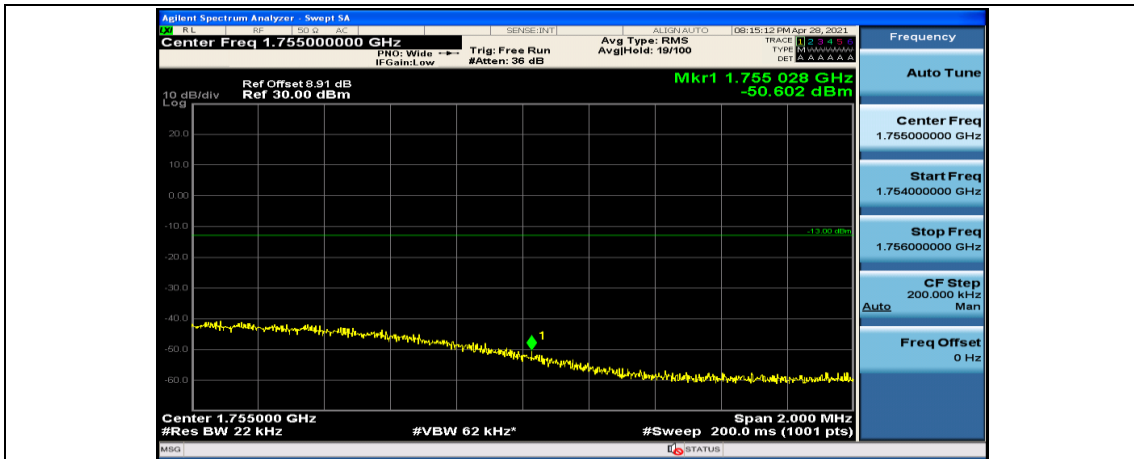

(Channel Bandwidth:20 MHz)_HCH_16QAM_1RB#99