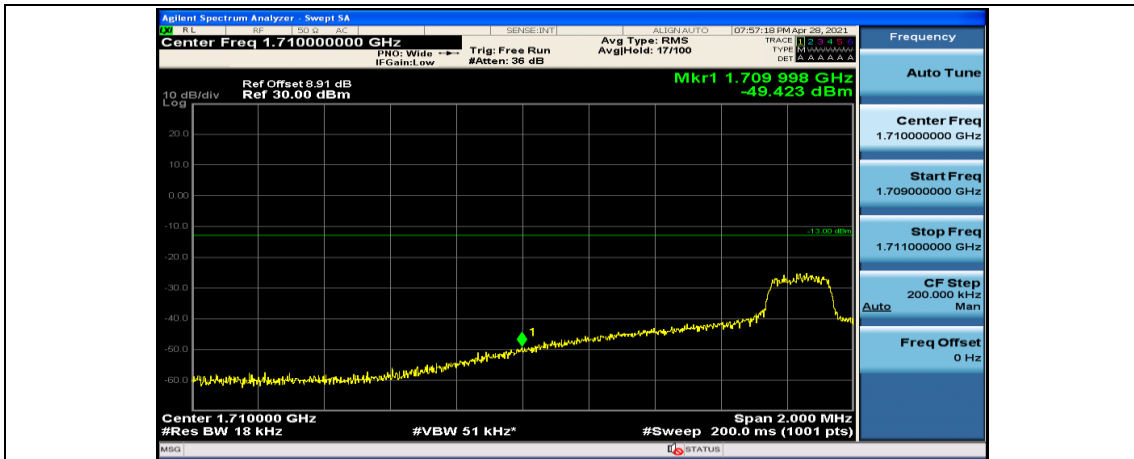

Channel Bandwidth: 10 MHz_LCH_16QAM_25RB#12

Channel Bandwidth: 10 MHz_HCH_16QAM_25RB#12

Channel Bandwidth: 10 MHz_HCH_16QAM_25RB#25

Channel Bandwidth: 10 MHz_HCH_16QAM_50RB#0

Channel Bandwidth: 15 MHz

(Channel Bandwidth:15 MHz)_LCH_QPSK_37RB#0