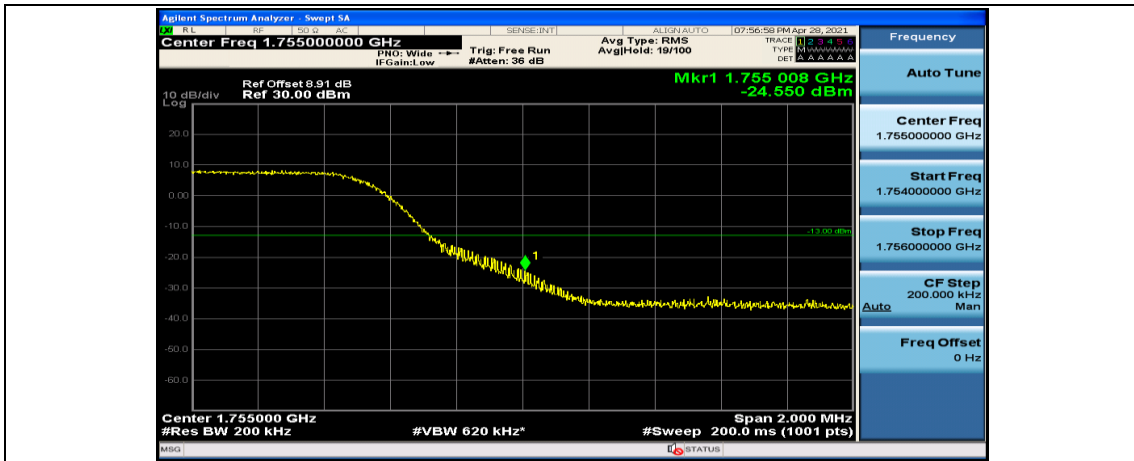

Channel Bandwidth: 10 MHz_LCH_16QAM_25RB#12

Channel Bandwidth: 10 MHz_HCH_16QAM_25RB#12

Channel Bandwidth: 10 MHz_HCH_16QAM_25RB#25

Channel Bandwidth: 10 MHz_HCH_16QAM_50RB#0

Channel Bandwidth: 15 MHz

(Channel Bandwidth:15 MHz)_LCH_QPSK_37RB#0