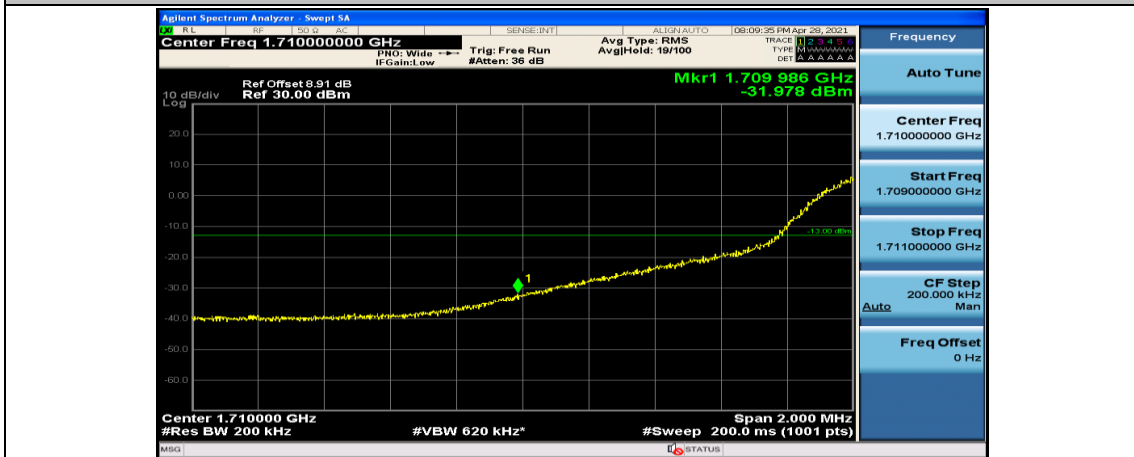

Channel Bandwidth: 20 MHz

(Channel Bandwidth:20 MHz)_LCH_QPSK_1RB#49

(Channel Bandwidth:20 MHz)_LCH_QPSK_1RB#99

(Channel Bandwidth:20 MHz)_LCH_QPSK_50RB#0

(Channel Bandwidth:20 MHz)_LCH_QPSK_50RB#25

(Channel Bandwidth:20 MHz)_LCH_QPSK_50RB#50