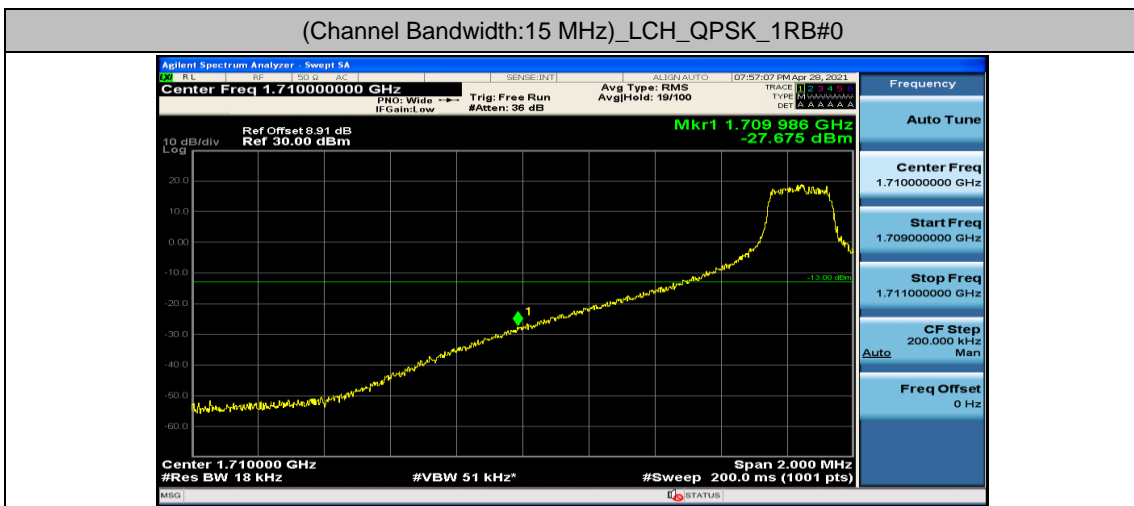

Channel Bandwidth: 10 MHz_LCH_16QAM_25RB#12

Channel Bandwidth: 10 MHz_HCH_16QAM_25RB#12

Channel Bandwidth: 10 MHz_HCH_16QAM_25RB#25

Channel Bandwidth: 10 MHz_HCH_16QAM_50RB#0

Channel Bandwidth: 15 MHz

(Channel Bandwidth:15 MHz)_LCH_QPSK_37RB#0