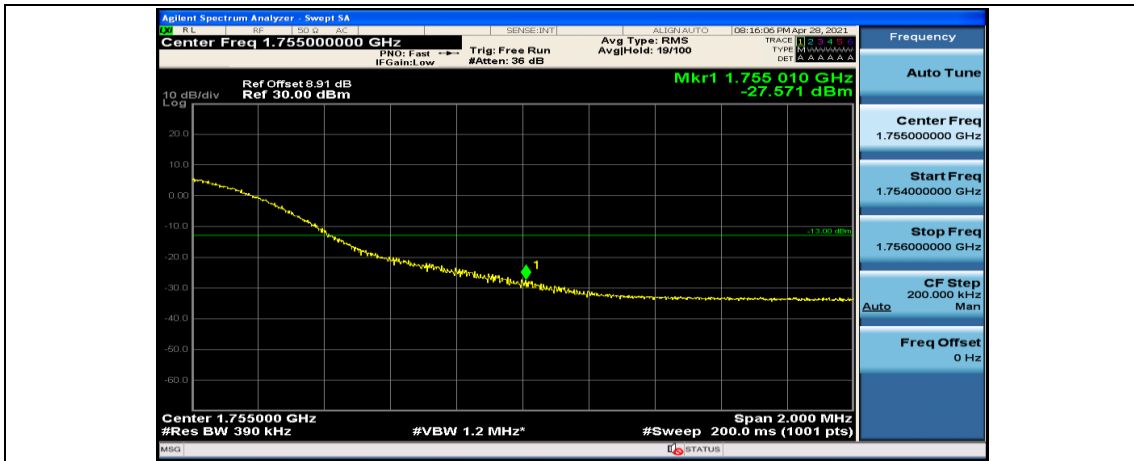

(Channel Bandwidth:20 MHz)_LCH_QPSK_100RB#0

(Channel Bandwidth:20 MHz)_HCH_QPSK_50RB#25

(Channel Bandwidth:20 MHz)_HCH_QPSK_50RB#50

(Channel Bandwidth:20 MHz)_HCH_QPSK_100RB#0

(Channel Bandwidth:20 MHz)_LCH_16QAM_1RB#0