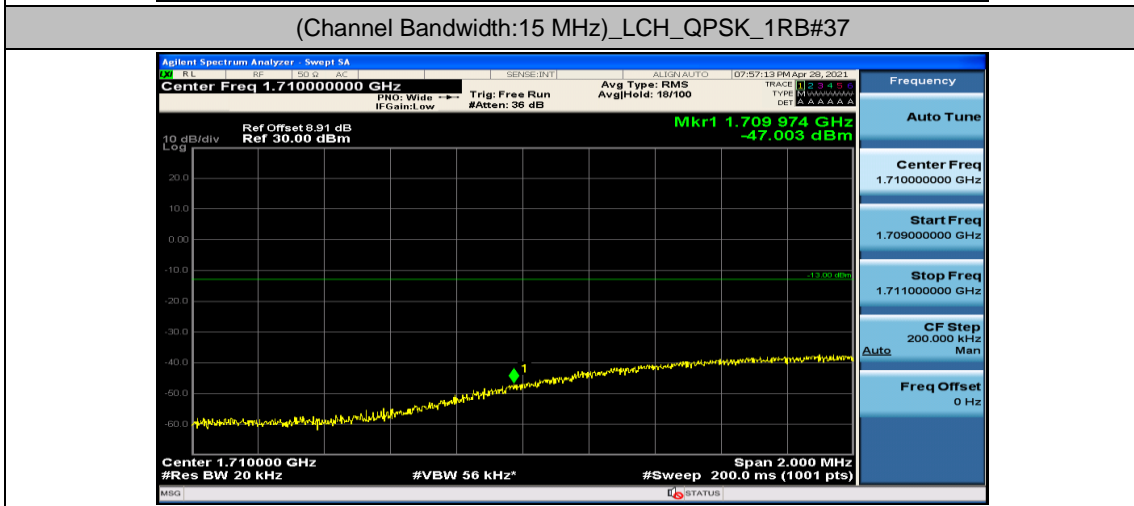

Channel Bandwidth: 10 MHz_LCH_16QAM_25RB#12

Channel Bandwidth: 10 MHz_HCH_16QAM_25RB#12

Channel Bandwidth: 10 MHz_HCH_16QAM_25RB#25

Channel Bandwidth: 10 MHz_HCH_16QAM_50RB#0

Channel Bandwidth: 15 MHz

(Channel Bandwidth:15 MHz)_LCH_QPSK_37RB#0