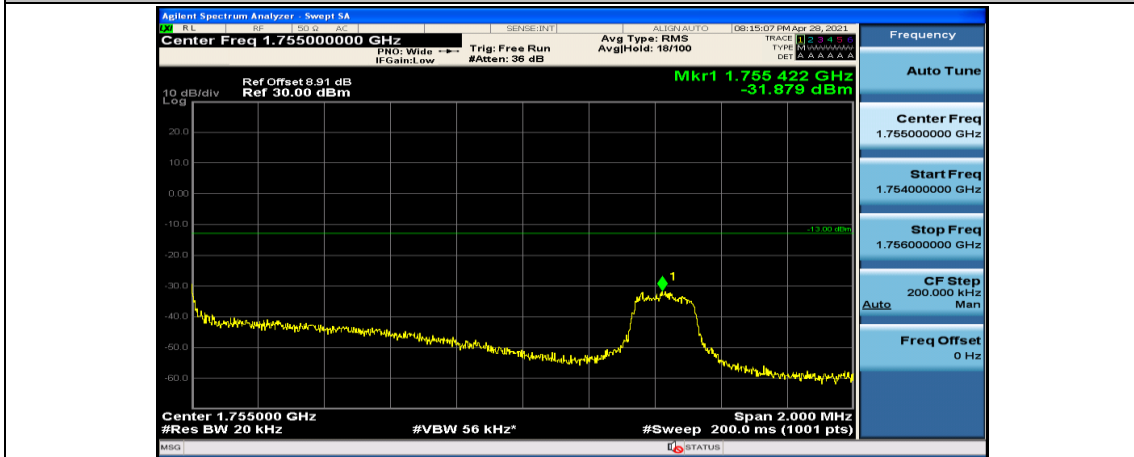

(Channel Bandwidth:20 MHz)_HCH_16QAM_1RB#49