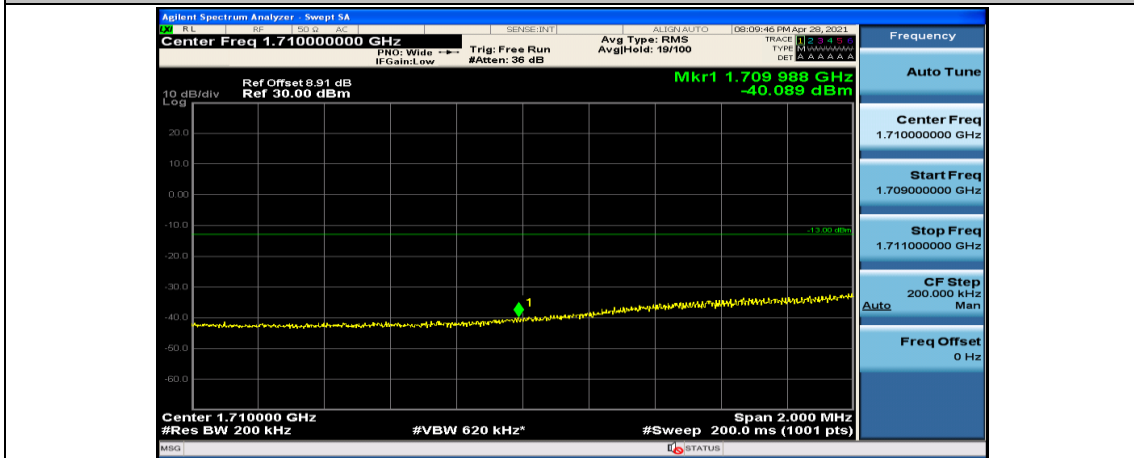

Channel Bandwidth: 20 MHz

(Channel Bandwidth:20 MHz)_LCH_QPSK_1RB#49

(Channel Bandwidth:20 MHz)_LCH_QPSK_1RB#99

(Channel Bandwidth:20 MHz)_LCH_QPSK_50RB#0

(Channel Bandwidth:20 MHz)_LCH_QPSK_50RB#25

(Channel Bandwidth:20 MHz)_LCH_QPSK_50RB#50