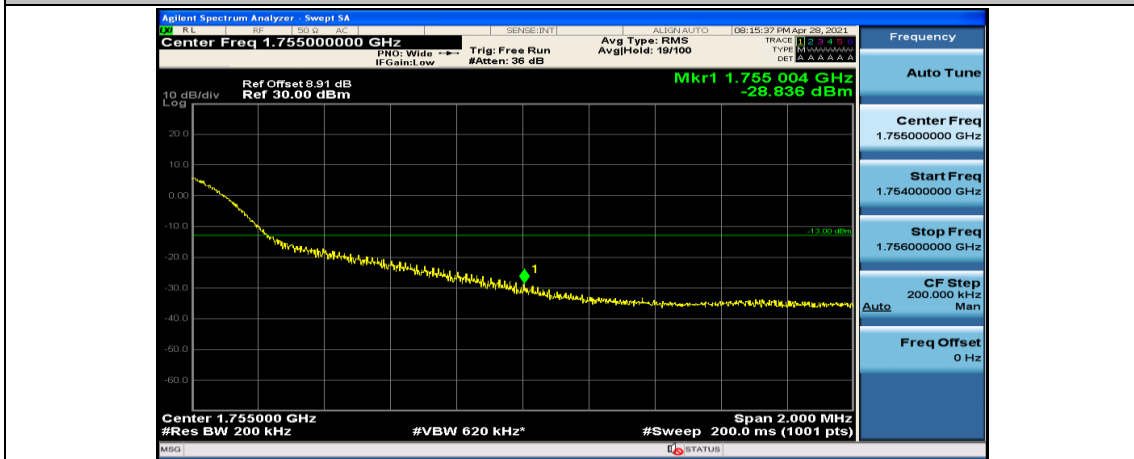

(Channel Bandwidth:20 MHz)_LCH_QPSK_100RB#0

(Channel Bandwidth:20 MHz)_HCH_QPSK_50RB#25

(Channel Bandwidth:20 MHz)_HCH_QPSK_50RB#50

(Channel Bandwidth:20 MHz)_HCH_QPSK_100RB#0

(Channel Bandwidth:20 MHz)_LCH_16QAM_1RB#0