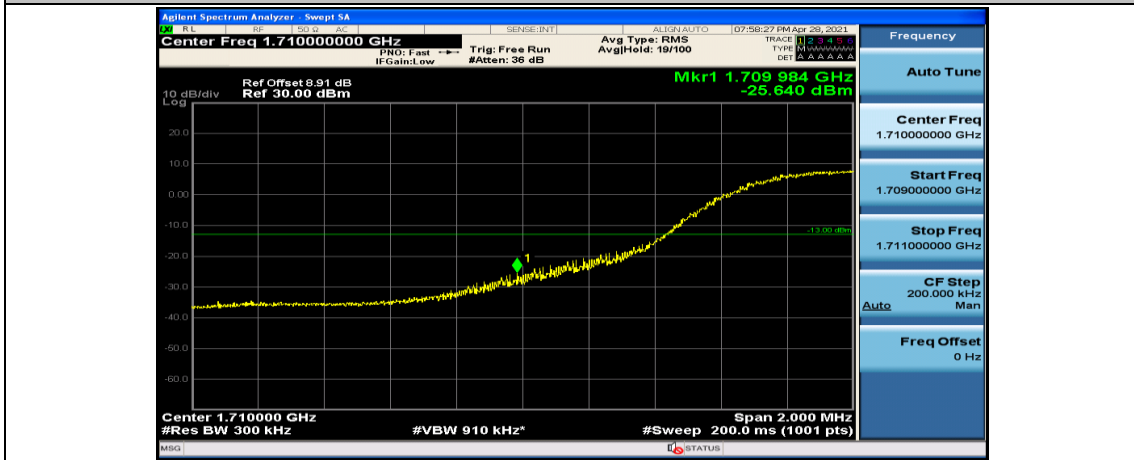

(Channel Bandwidth:15 MHz)_LCH_QPSK_75RB#0