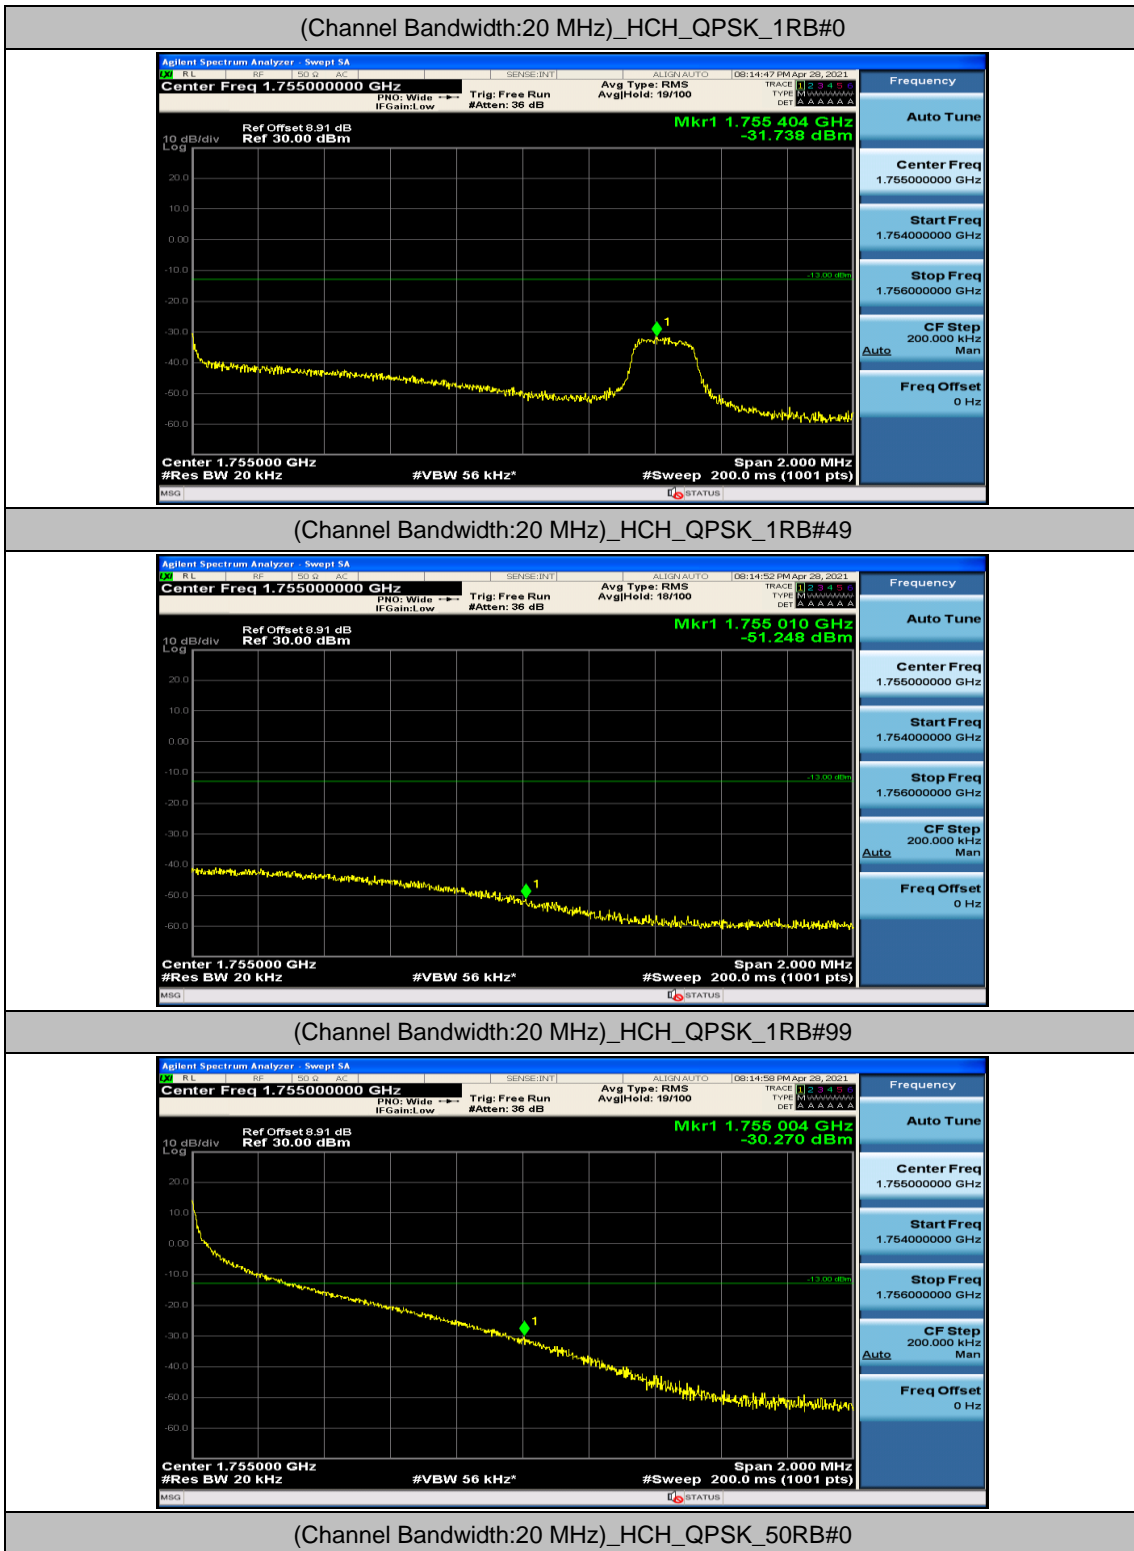

Channel Bandwidth: 20 MHz

(Channel Bandwidth:20 MHz)_LCH_QPSK_1RB#49

(Channel Bandwidth:20 MHz)_LCH_QPSK_1RB#99

(Channel Bandwidth:20 MHz)_LCH_QPSK_50RB#0

(Channel Bandwidth:20 MHz)_LCH_QPSK_50RB#25

(Channel Bandwidth:20 MHz)_LCH_QPSK_50RB#50

(Channel Bandwidth:20 MHz)_LCH_QPSK_100RB#0

(Channel Bandwidth:20 MHz)_HCH_QPSK_50RB#25

(Channel Bandwidth:20 MHz)_HCH_QPSK_50RB#50

(Channel Bandwidth:20 MHz)_HCH_QPSK_100RB#0

(Channel Bandwidth:20 MHz)_LCH_16QAM_1RB#0