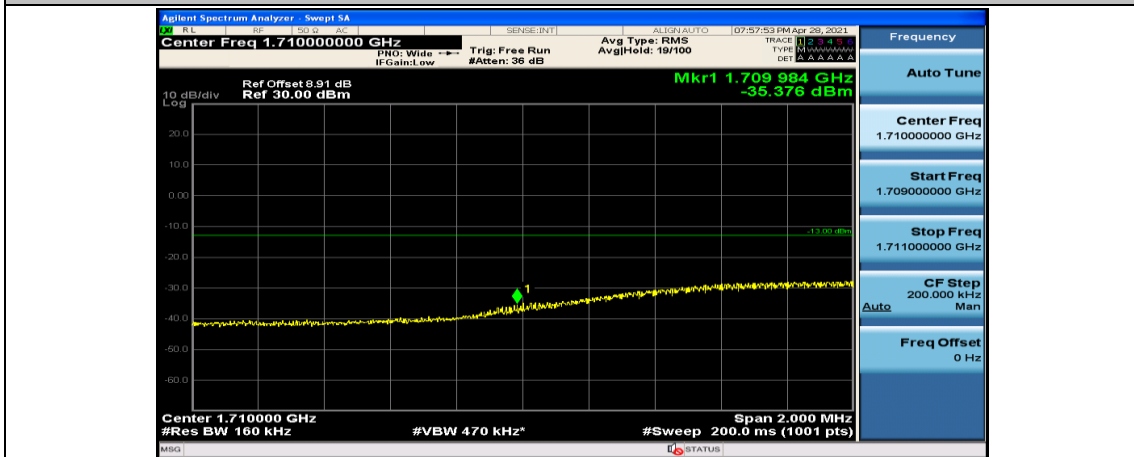

(Channel Bandwidth:15 MHz)_LCH_QPSK_37RB#18