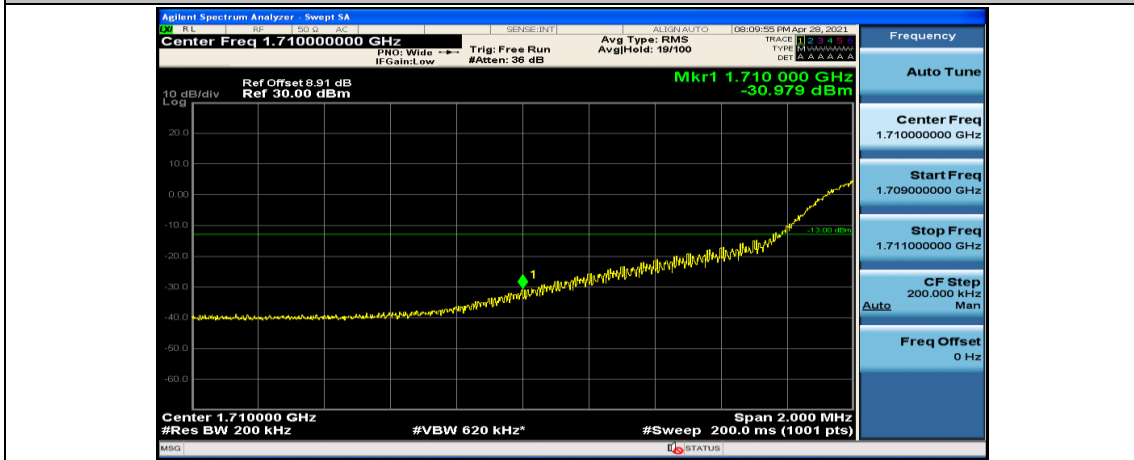

(Channel Bandwidth:20 MHz)_LCH_16QAM_50RB#25