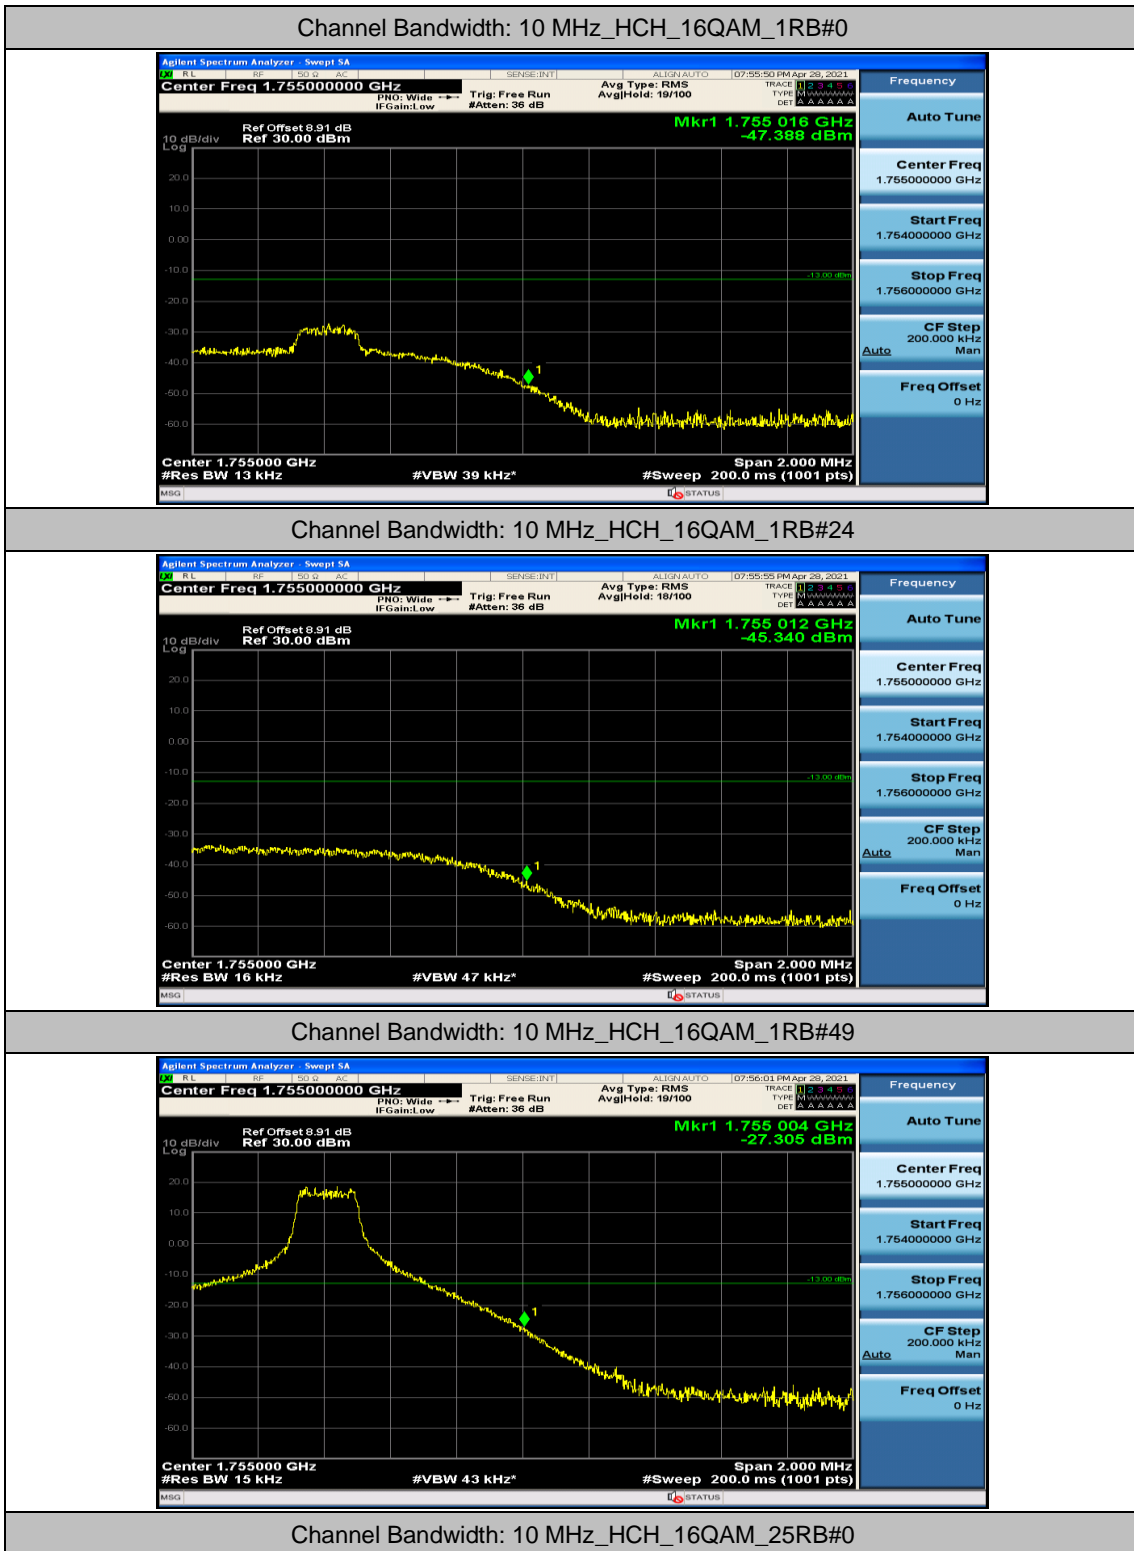

Channel Bandwidth: 10 MHz_LCH_QPSK_25RB#25

Channel Bandwidth: 10 MHz_LCH_QPSK_50RB#0

Channel Bandwidth: 10 MHz_HCH_QPSK_1RB#0

Channel Bandwidth: 10 MHz_HCH_QPSK_1RB#24

Channel Bandwidth: 10 MHz_HCH_QPSK_1RB#49

Channel Bandwidth: 10 MHz_HCH_QPSK_25RB#0

Channel Bandwidth: 10 MHz_HCH_QPSK_25RB#12

Channel Bandwidth: 10 MHz_HCH_QPSK_25RB#25

Channel Bandwidth: 10 MHz_LCH_16QAM_1RB#49

Channel Bandwidth: 10 MHz_LCH_16QAM_25RB#0

Channel Bandwidth: 10 MHz_LCH_16QAM_25RB#12

Channel Bandwidth: 10 MHz_HCH_16QAM_25RB#12

Channel Bandwidth: 10 MHz_HCH_16QAM_25RB#25

Channel Bandwidth: 10 MHz_HCH_16QAM_50RB#0

Channel Bandwidth: 15 MHz

(Channel Bandwidth:15 MHz)_LCH_QPSK_37RB#0