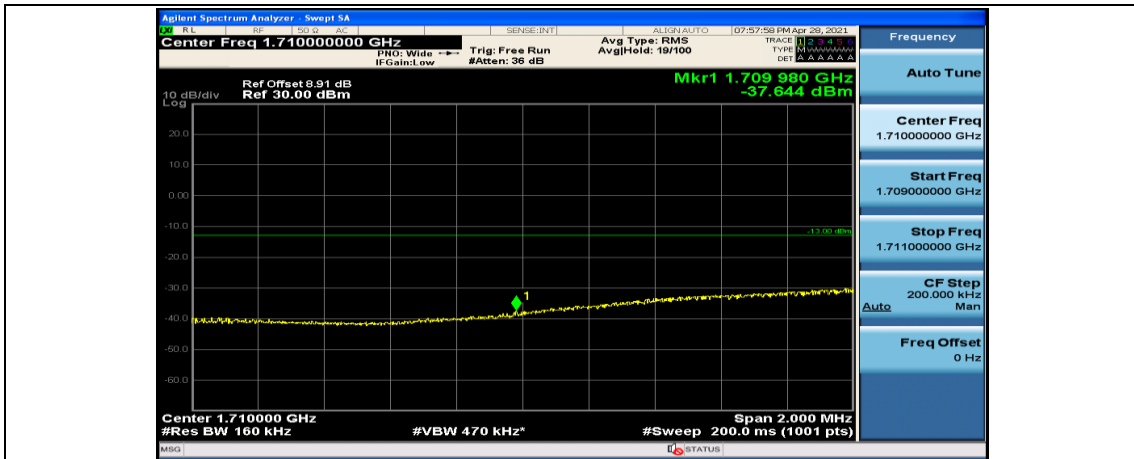

(Channel Bandwidth:15 MHz)_LCH_QPSK_37RB#38