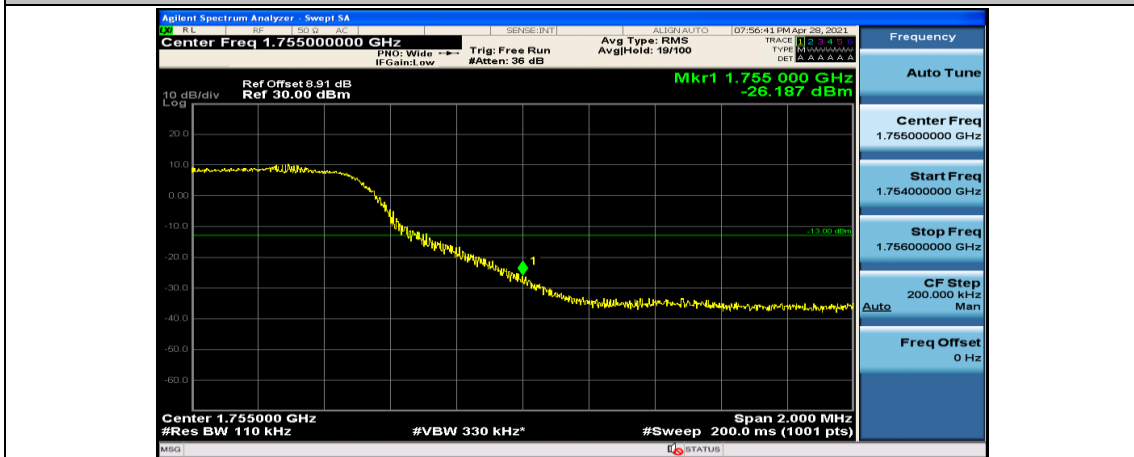

Channel Bandwidth: 10 MHz_LCH_16QAM_25RB#12

Channel Bandwidth: 10 MHz_HCH_16QAM_25RB#12

Channel Bandwidth: 10 MHz_HCH_16QAM_25RB#25

Channel Bandwidth: 10 MHz_HCH_16QAM_50RB#0

Channel Bandwidth: 15 MHz

(Channel Bandwidth:15 MHz)_LCH_QPSK_37RB#0