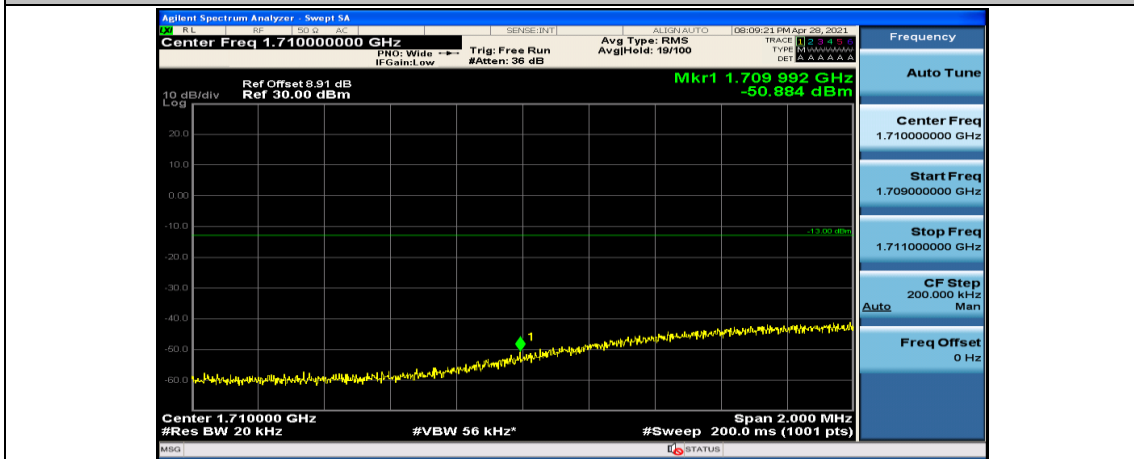

(Channel Bandwidth:20 MHz)_LCH_16QAM_1RB#99