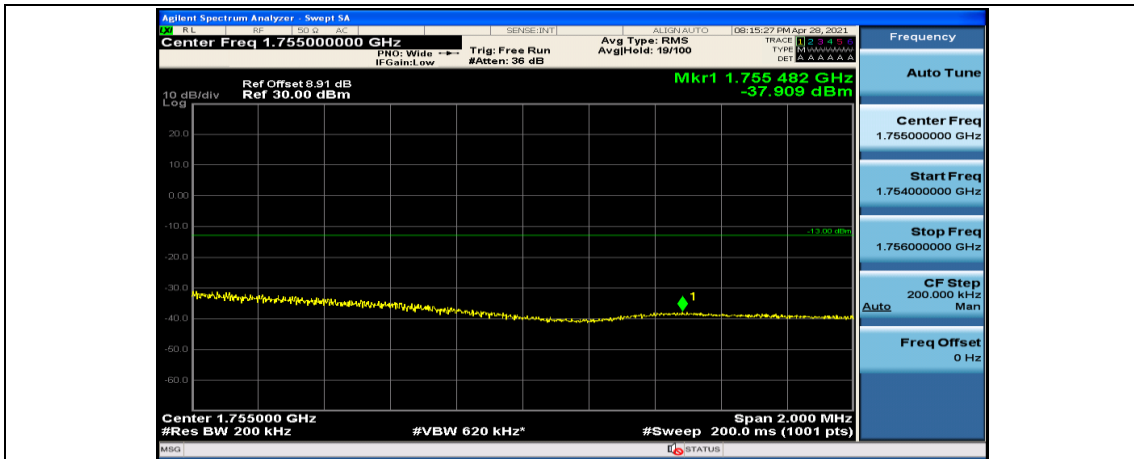

(Channel Bandwidth:20 MHz)_HCH_QPSK_50RB#25