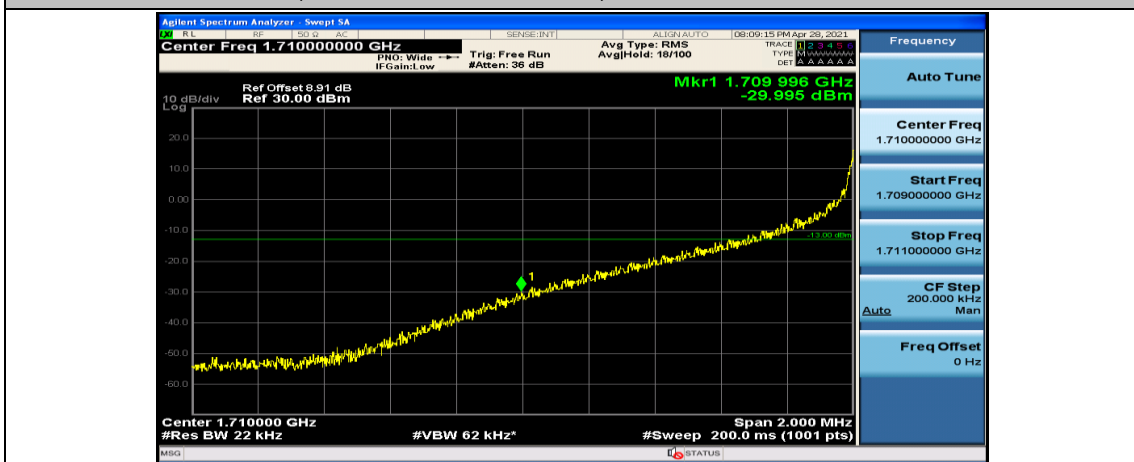

(Channel Bandwidth:20 MHz)_LCH_QPSK_100RB#0

(Channel Bandwidth:20 MHz)_HCH_QPSK_50RB#25

(Channel Bandwidth:20 MHz)_HCH_QPSK_50RB#50

(Channel Bandwidth:20 MHz)_HCH_QPSK_100RB#0

(Channel Bandwidth:20 MHz)_LCH_16QAM_1RB#0