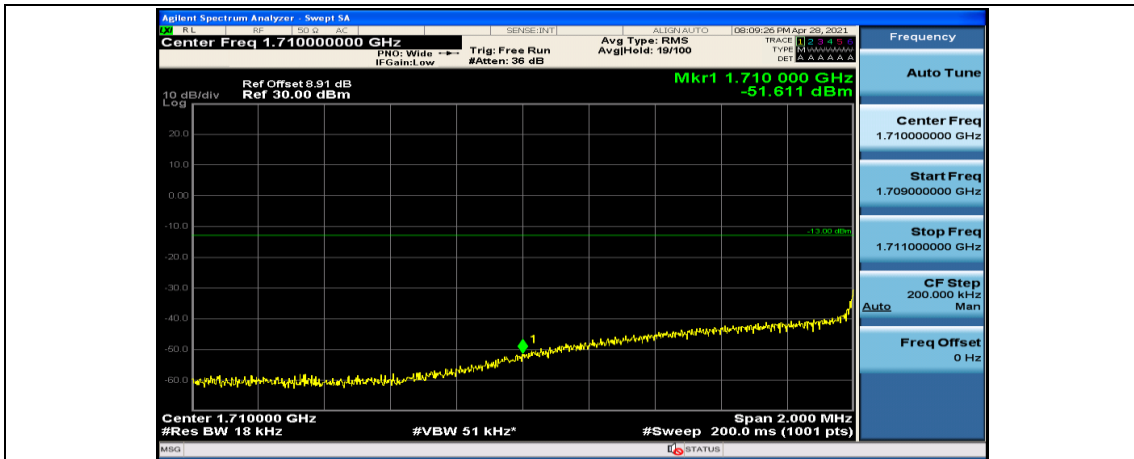

(Channel Bandwidth:20 MHz)_LCH_16QAM_50RB#0