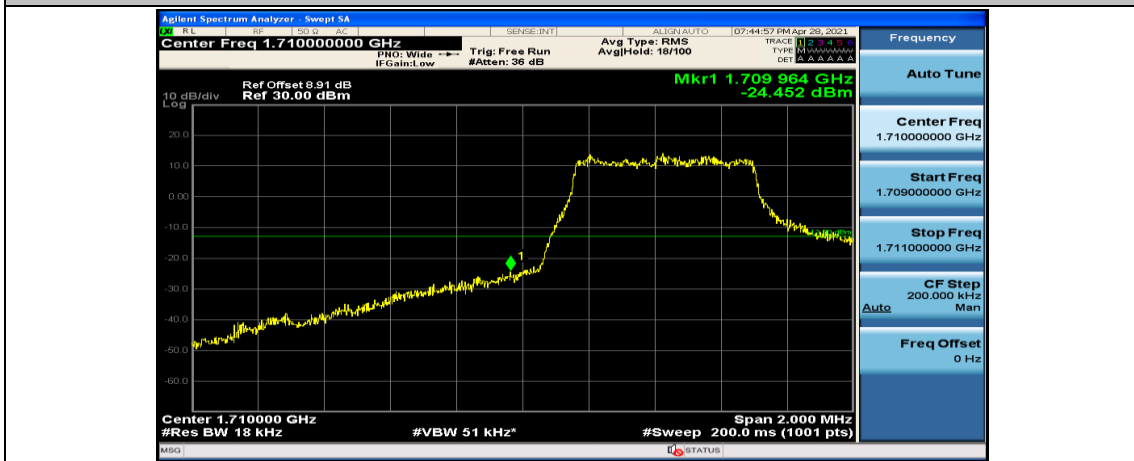

(Channel Bandwidth: 1.4 MHz) HCH_QPSK_6RB#0

(Channel Bandwidth: 1.4 MHz) LCH_16QAM_1RB#0

(Channel Bandwidth: 1.4 MHz) LCH_16QAM_1RB#3

(Channel Bandwidth: 1.4 MHz)_LCH_16QAM_1RB#5

(Channel Bandwidth: 1.4 MHz)_LCH_16QAM_3RB#0

(Channel Bandwidth: 1.4 MHz)_LCH_16QAM_3RB#2

(Channel Bandwidth: 1.4 MHz)_LCH_16QAM_3RB#3

(Channel Bandwidth: 1.4 MHz)_LCH_16QAM_6RB#0

(Channel Bandwidth: 1.4 MHz)_HCH_16QAM_1RB#0

(Channel Bandwidth: 1.4 MHz)_HCH_16QAM_1RB#3