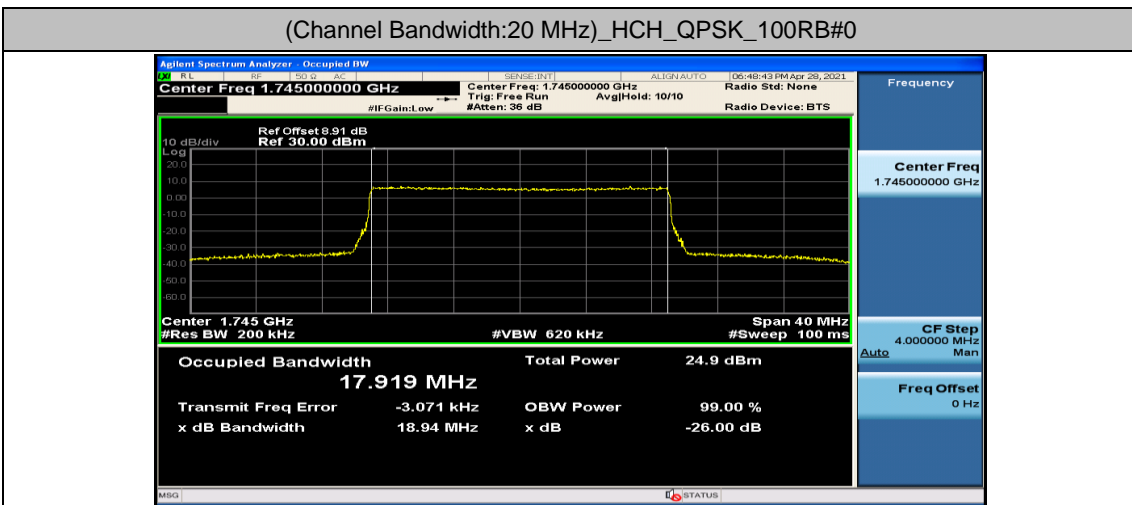

(Channel Bandwidth:15 MHz)_LCH_16QAM_75RB#0

(Channel Bandwidth:15 MHz)_MCH_16QAM_75RB#0

(Channel Bandwidth:15 MHz)_HCH_16QAM_75RB#0

Channel Bandwidth: 20 MHz

Appendix D: Band Edge

Test Graphs

Channel Bandwidth: 1.4 MHz

(Channel Bandwidth: 1.4 MHz)_LCH_QPSK_3RB#0

(Channel Bandwidth: 1.4 MHz)_LCH_QPSK_3RB#2

(Channel Bandwidth: 1.4 MHz)_LCH_QPSK_3RB#3

(Channel Bandwidth: 1.4 MHz)_LCH_QPSK_6RB#0

(Channel Bandwidth: 1.4 MHz)_HCH_QPSK_1RB#0