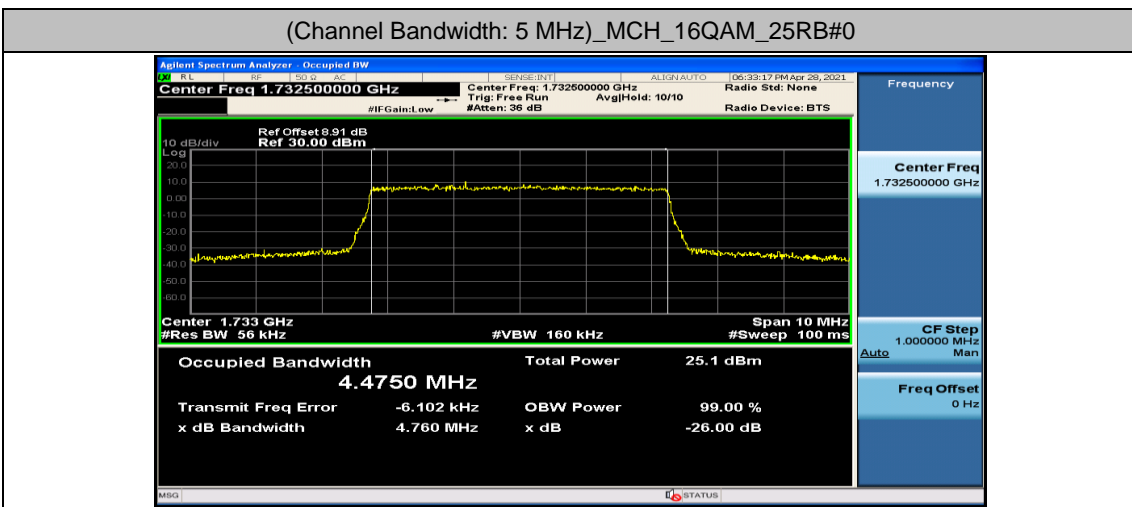

(Channel Bandwidth: 3 MHz)_LCH_16QAM_15RB#0

(Channel Bandwidth: 3 MHz)_MCH_16QAM_15RB#0

(Channel Bandwidth: 3 MHz)_HCH_16QAM_15RB#0

Channel Bandwidth: 5 MHz

Channel Bandwidth: 10 MHz

Channel Bandwidth: 15 MHz

(Channel Bandwidth:15 MHz)_LCH_16QAM_75RB#0

(Channel Bandwidth:15 MHz)_MCH_16QAM_75RB#0

(Channel Bandwidth:15 MHz)_HCH_16QAM_75RB#0

Channel Bandwidth: 20 MHz

Appendix D: Band Edge

Test Graphs

Channel Bandwidth: 1.4 MHz