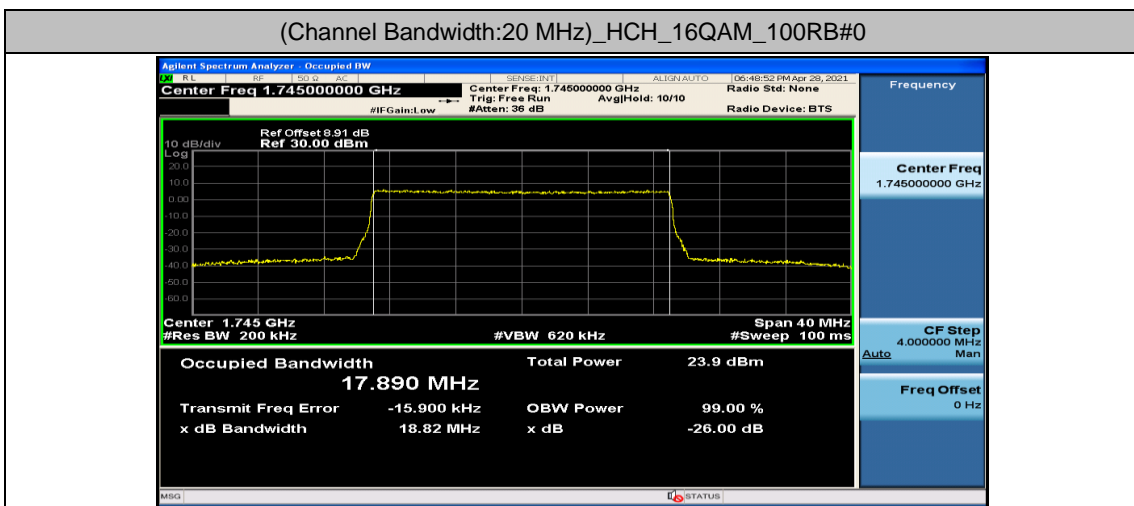

(Channel Bandwidth:15 MHz)_LCH_16QAM_75RB#0

(Channel Bandwidth:15 MHz)_MCH_16QAM_75RB#0

(Channel Bandwidth:15 MHz)_HCH_16QAM_75RB#0

Channel Bandwidth: 20 MHz

Appendix D: Band Edge

Test Graphs

Channel Bandwidth: 1.4 MHz

(Channel Bandwidth: 1.4 MHz)_LCH_QPSK_3RB#0

(Channel Bandwidth: 1.4 MHz)_LCH_QPSK_3RB#2

(Channel Bandwidth: 1.4 MHz)_LCH_QPSK_3RB#3

(Channel Bandwidth: 1.4 MHz)_LCH_QPSK_6RB#0

(Channel Bandwidth: 1.4 MHz)_HCH_QPSK_1RB#0