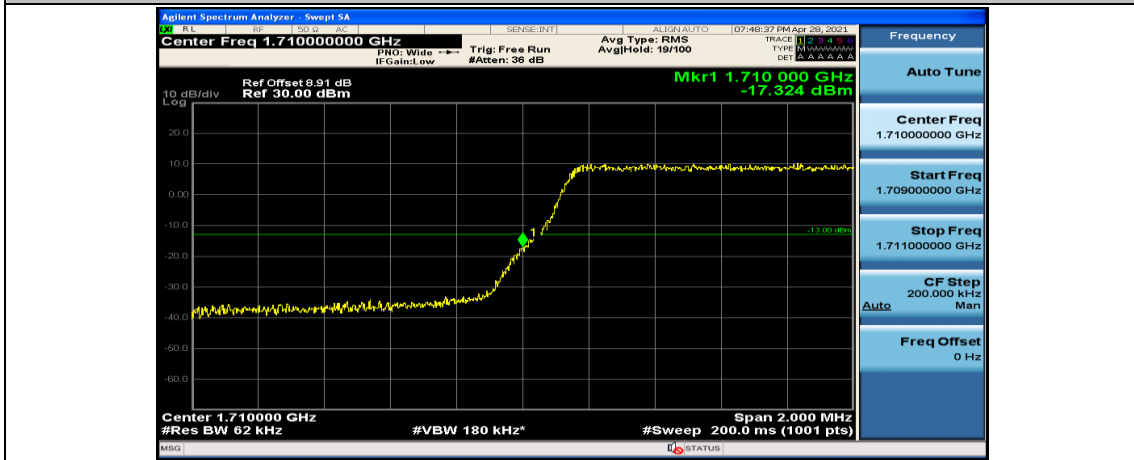

Channel Bandwidth: 3 MHz

(Channel Bandwidth: 3 MHz)_LCH_QPSK_1RB#14

(Channel Bandwidth: 3 MHz)_LCH_QPSK_8RB#0

(Channel Bandwidth: 3 MHz)_LCH_QPSK_8RB#4

(Channel Bandwidth: 3 MHz)_LCH_QPSK_8RB#7

(Channel Bandwidth: 3 MHz)_LCH_QPSK_15RB#0