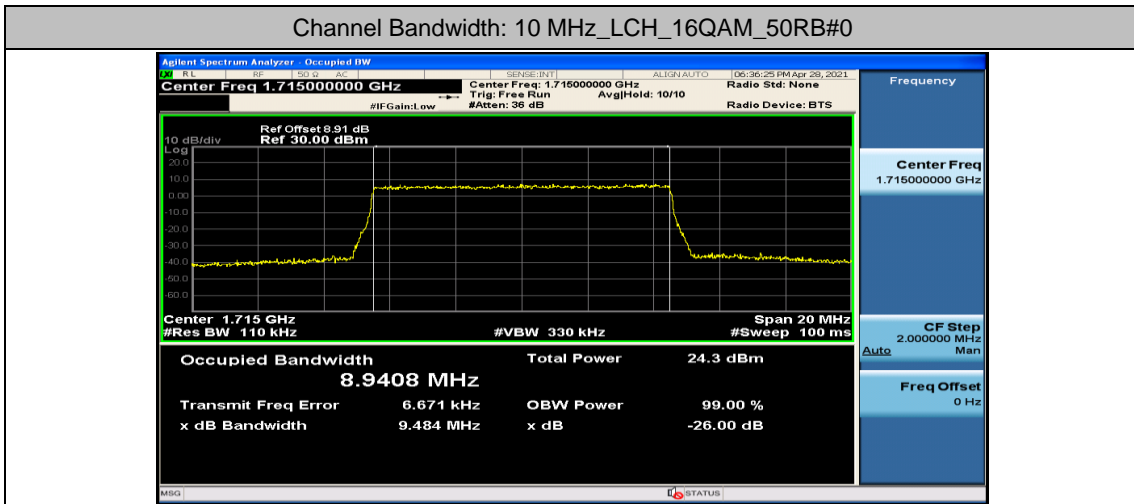

(Channel Bandwidth: 3 MHz)_LCH_16QAM_15RB#0

(Channel Bandwidth: 3 MHz)_MCH_16QAM_15RB#0

(Channel Bandwidth: 3 MHz)_HCH_16QAM_15RB#0

Channel Bandwidth: 5 MHz

Channel Bandwidth: 10 MHz

Channel Bandwidth: 15 MHz

(Channel Bandwidth:15 MHz)_LCH_16QAM_75RB#0

(Channel Bandwidth:15 MHz)_MCH_16QAM_75RB#0

(Channel Bandwidth:15 MHz)_HCH_16QAM_75RB#0

Channel Bandwidth: 20 MHz

Appendix D: Band Edge

Test Graphs

Channel Bandwidth: 1.4 MHz