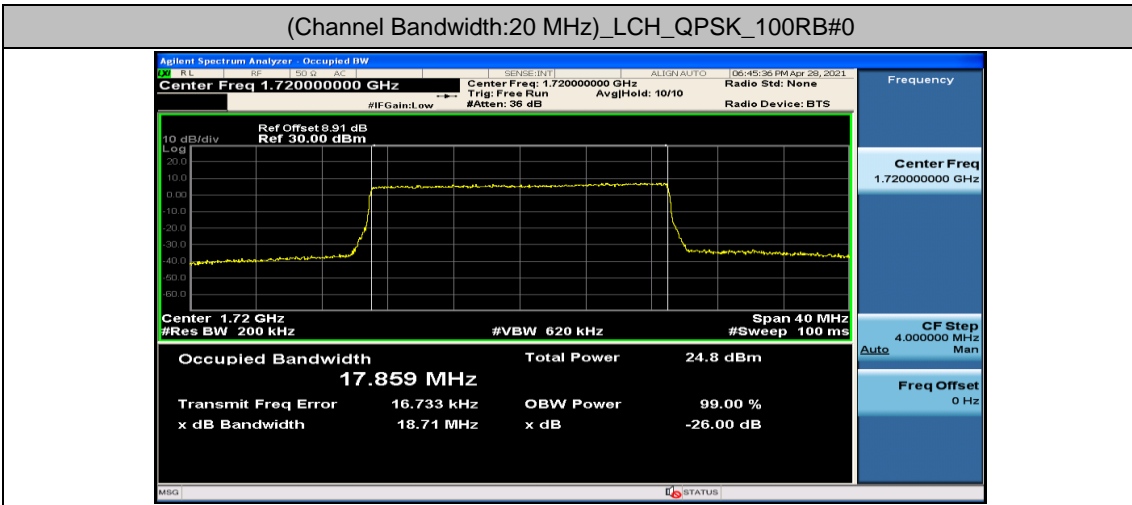

Channel Bandwidth: 20 MHz