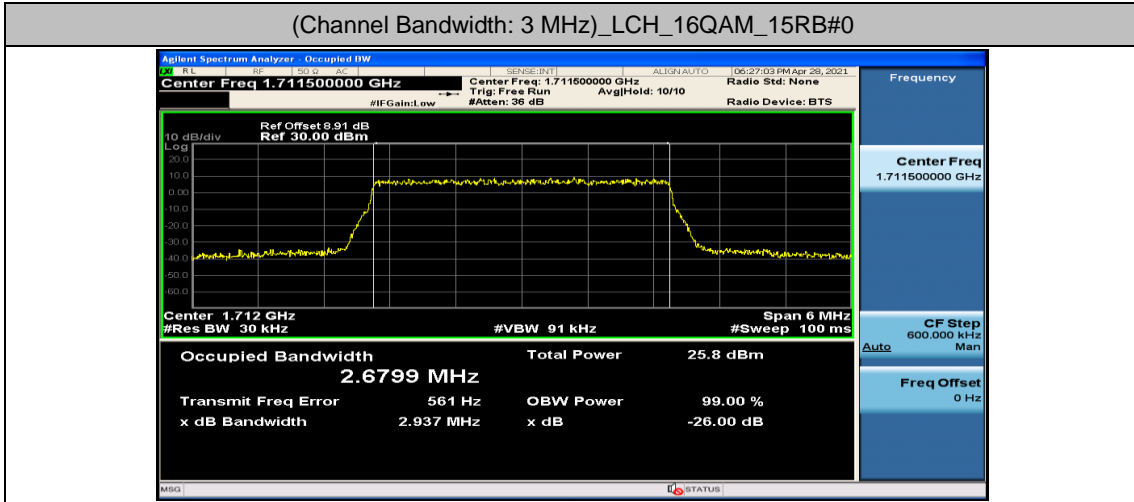

(Channel Bandwidth: 3 MHz)_LCH_16QAM_15RB#0

(Channel Bandwidth: 3 MHz)_MCH_16QAM_15RB#0

(Channel Bandwidth: 3 MHz)_HCH_16QAM_15RB#0

Channel Bandwidth: 5 MHz

Channel Bandwidth: 10 MHz

Channel Bandwidth: 15 MHz

(Channel Bandwidth:15 MHz)_LCH_16QAM_75RB#0

(Channel Bandwidth:15 MHz)_MCH_16QAM_75RB#0

(Channel Bandwidth:15 MHz)_HCH_16QAM_75RB#0

Channel Bandwidth: 20 MHz

Appendix D: Band Edge

Test Graphs

Channel Bandwidth: 1.4 MHz