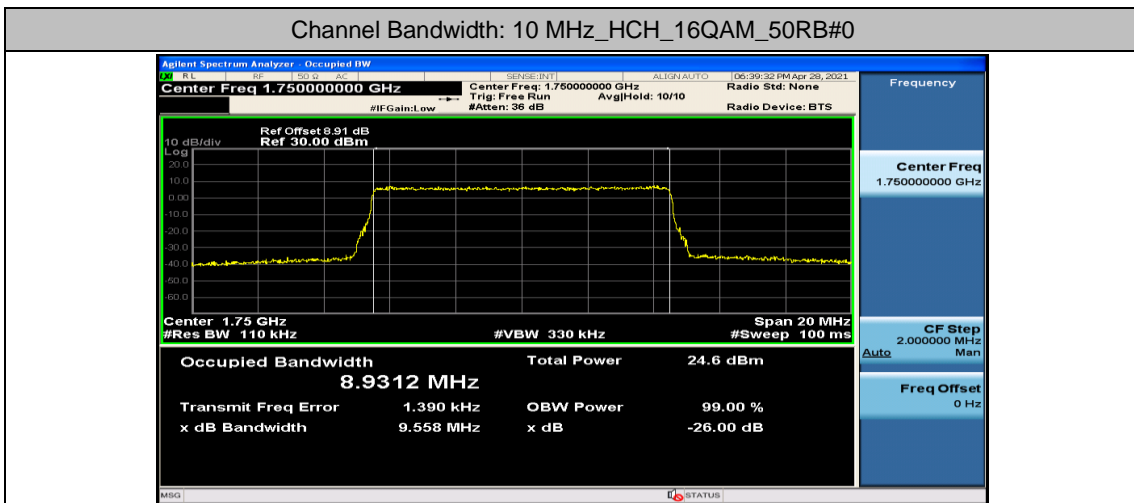

(Channel Bandwidth: 3 MHz)_LCH_16QAM_15RB#0

(Channel Bandwidth: 3 MHz)_MCH_16QAM_15RB#0

(Channel Bandwidth: 3 MHz)_HCH_16QAM_15RB#0

Channel Bandwidth: 5 MHz

Channel Bandwidth: 10 MHz

Channel Bandwidth: 15 MHz

(Channel Bandwidth:15 MHz)_LCH_16QAM_75RB#0

(Channel Bandwidth:15 MHz)_MCH_16QAM_75RB#0

(Channel Bandwidth:15 MHz)_HCH_16QAM_75RB#0

Channel Bandwidth: 20 MHz

Appendix D: Band Edge

Test Graphs

Channel Bandwidth: 1.4 MHz