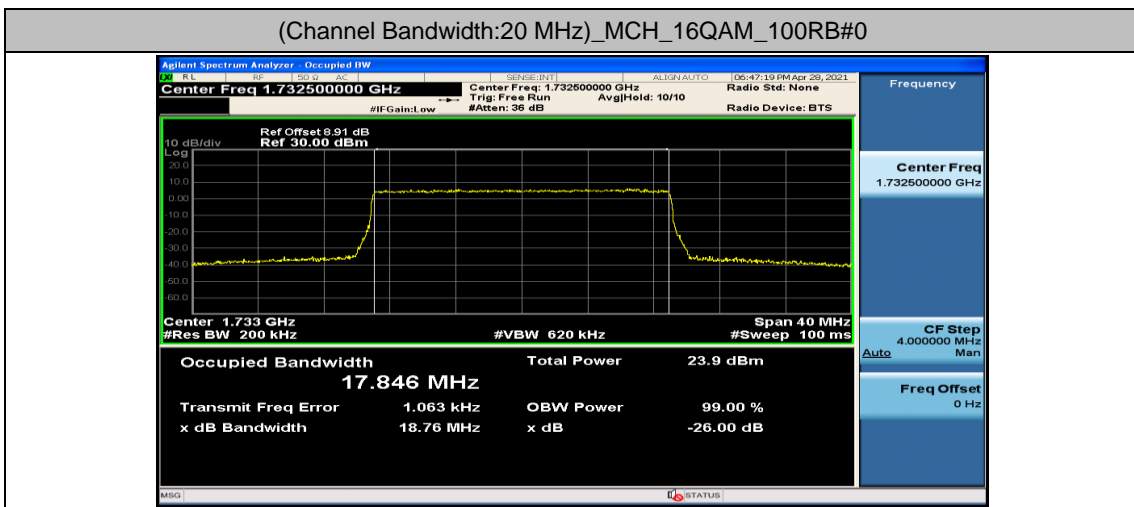

(Channel Bandwidth:15 MHz)_LCH_16QAM_75RB#0

(Channel Bandwidth:15 MHz)_MCH_16QAM_75RB#0

(Channel Bandwidth:15 MHz)_HCH_16QAM_75RB#0

Channel Bandwidth: 20 MHz

Appendix D: Band Edge

Test Graphs

Channel Bandwidth: 1.4 MHz

(Channel Bandwidth: 1.4 MHz)_LCH_QPSK_3RB#0

(Channel Bandwidth: 1.4 MHz)_LCH_QPSK_3RB#2

(Channel Bandwidth: 1.4 MHz)_LCH_QPSK_3RB#3

(Channel Bandwidth: 1.4 MHz)_LCH_QPSK_6RB#0

(Channel Bandwidth: 1.4 MHz)_HCH_QPSK_1RB#0