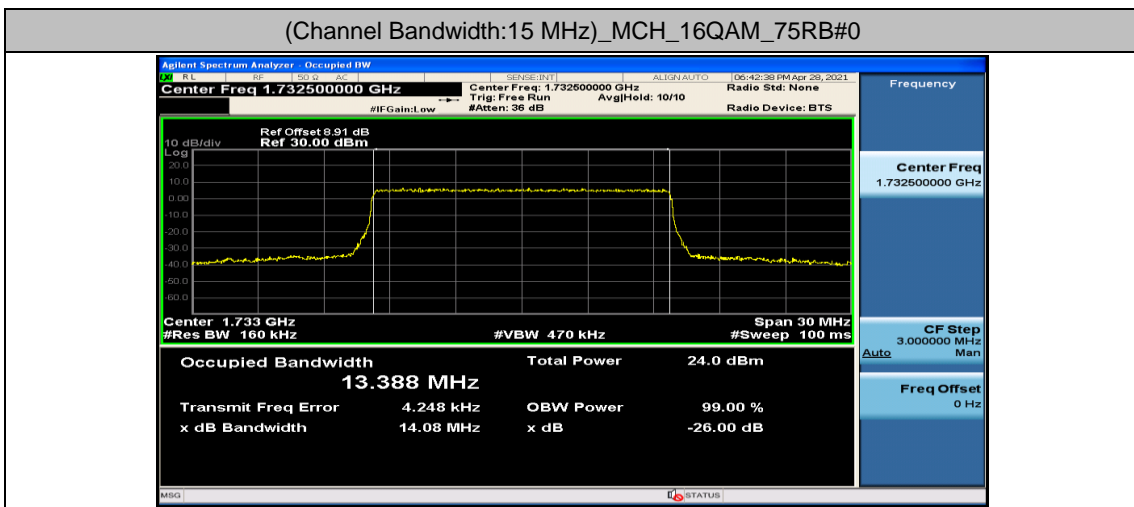

(Channel Bandwidth: 3 MHz)_LCH_16QAM_15RB#0

(Channel Bandwidth: 3 MHz)_MCH_16QAM_15RB#0

(Channel Bandwidth: 3 MHz)_HCH_16QAM_15RB#0

Channel Bandwidth: 5 MHz

Channel Bandwidth: 10 MHz

Channel Bandwidth: 15 MHz

(Channel Bandwidth:15 MHz)_LCH_16QAM_75RB#0

(Channel Bandwidth:15 MHz)_MCH_16QAM_75RB#0

(Channel Bandwidth:15 MHz)_HCH_16QAM_75RB#0

Channel Bandwidth: 20 MHz

Appendix D: Band Edge

Test Graphs

Channel Bandwidth: 1.4 MHz