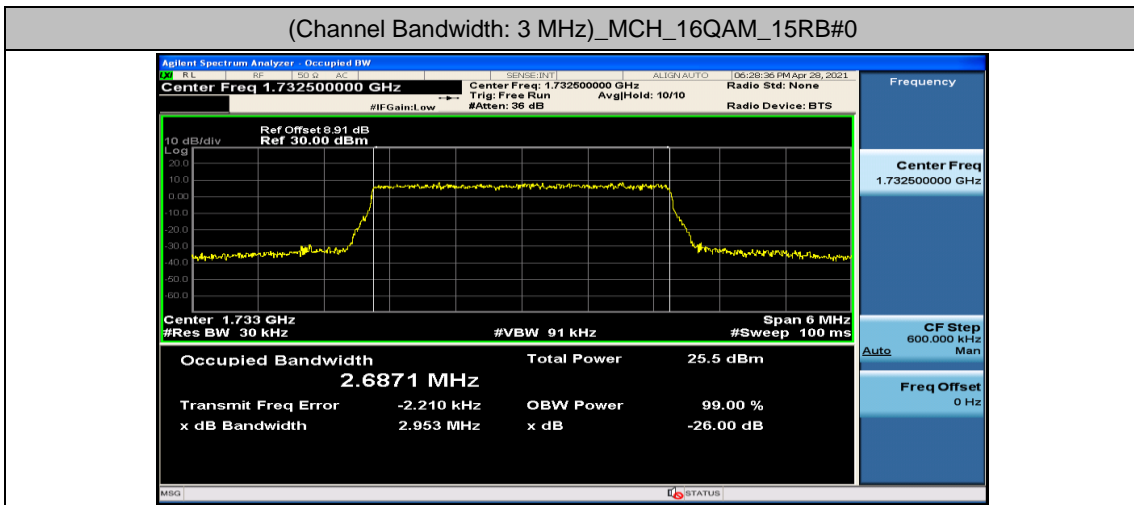

(Channel Bandwidth: 3 MHz)_LCH_16QAM_15RB#0

(Channel Bandwidth: 3 MHz)_MCH_16QAM_15RB#0

(Channel Bandwidth: 3 MHz)_HCH_16QAM_15RB#0

Channel Bandwidth: 5 MHz

Channel Bandwidth: 10 MHz

Channel Bandwidth: 15 MHz

(Channel Bandwidth:15 MHz)_LCH_16QAM_75RB#0

(Channel Bandwidth:15 MHz)_MCH_16QAM_75RB#0

(Channel Bandwidth:15 MHz)_HCH_16QAM_75RB#0

Channel Bandwidth: 20 MHz

Appendix D: Band Edge

Test Graphs

Channel Bandwidth: 1.4 MHz