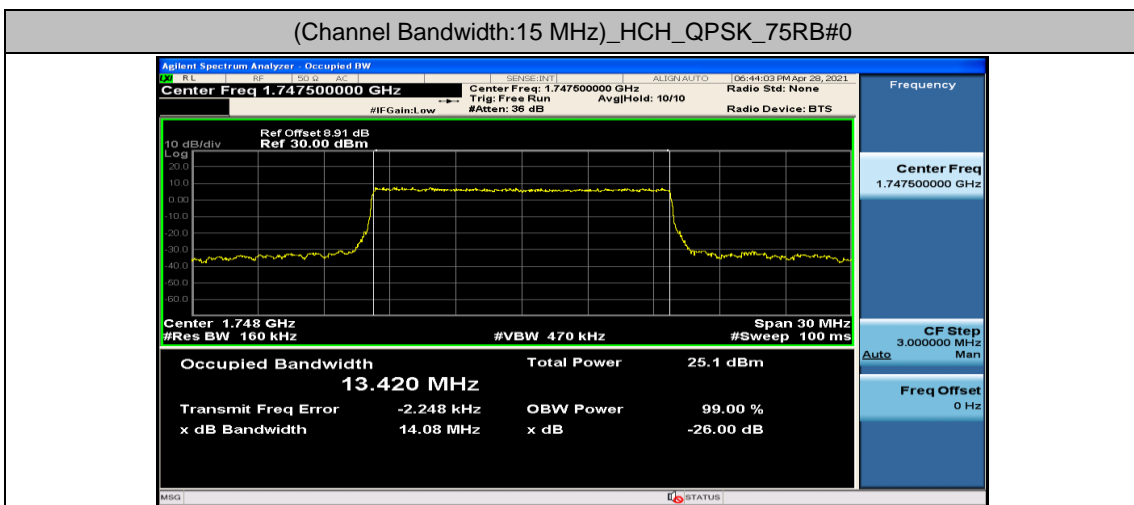

(Channel Bandwidth: 3 MHz)_LCH_16QAM_15RB#0

(Channel Bandwidth: 3 MHz)_MCH_16QAM_15RB#0

(Channel Bandwidth: 3 MHz)_HCH_16QAM_15RB#0

Channel Bandwidth: 5 MHz

Channel Bandwidth: 10 MHz

Channel Bandwidth: 15 MHz

(Channel Bandwidth:15 MHz)_LCH_16QAM_75RB#0

(Channel Bandwidth:15 MHz)_MCH_16QAM_75RB#0

(Channel Bandwidth:15 MHz)_HCH_16QAM_75RB#0

Channel Bandwidth: 20 MHz

Appendix D: Band Edge

Test Graphs

Channel Bandwidth: 1.4 MHz