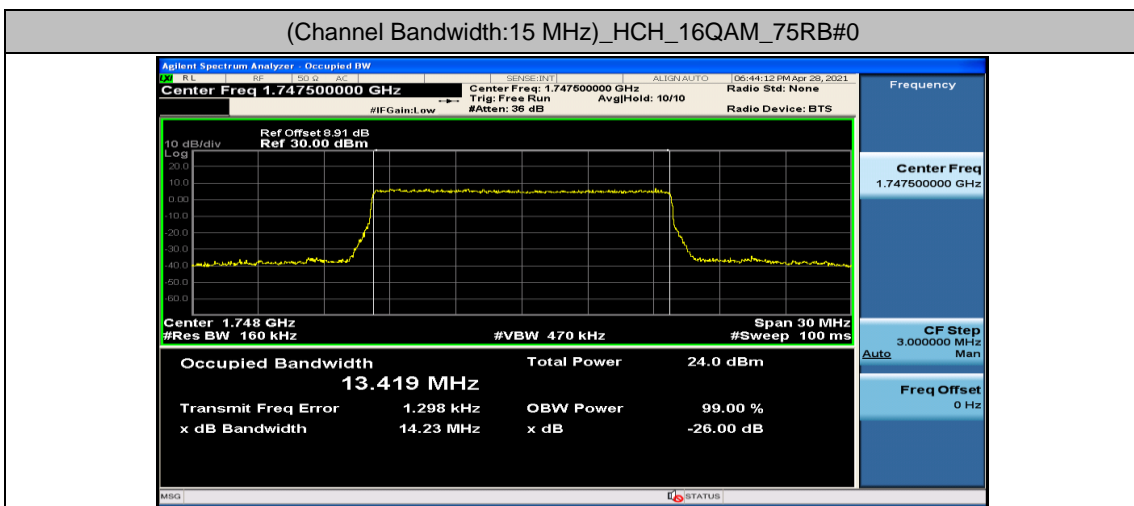

(Channel Bandwidth: 3 MHz)_LCH_16QAM_15RB#0

(Channel Bandwidth: 3 MHz)_MCH_16QAM_15RB#0

(Channel Bandwidth: 3 MHz)_HCH_16QAM_15RB#0

Channel Bandwidth: 5 MHz

Channel Bandwidth: 10 MHz

Channel Bandwidth: 15 MHz

(Channel Bandwidth:15 MHz)_LCH_16QAM_75RB#0

(Channel Bandwidth:15 MHz)_MCH_16QAM_75RB#0

(Channel Bandwidth:15 MHz)_HCH_16QAM_75RB#0

Channel Bandwidth: 20 MHz

Appendix D: Band Edge

Test Graphs

Channel Bandwidth: 1.4 MHz

(Channel Bandwidth: 1.4 MHz)_LCH_QPSK_3RB#0

(Channel Bandwidth: 1.4 MHz)_LCH_QPSK_3RB#2

(Channel Bandwidth: 1.4 MHz)_LCH_QPSK_3RB#3

(Channel Bandwidth: 1.4 MHz)_LCH_QPSK_6RB#0

(Channel Bandwidth: 1.4 MHz)_HCH_QPSK_1RB#0