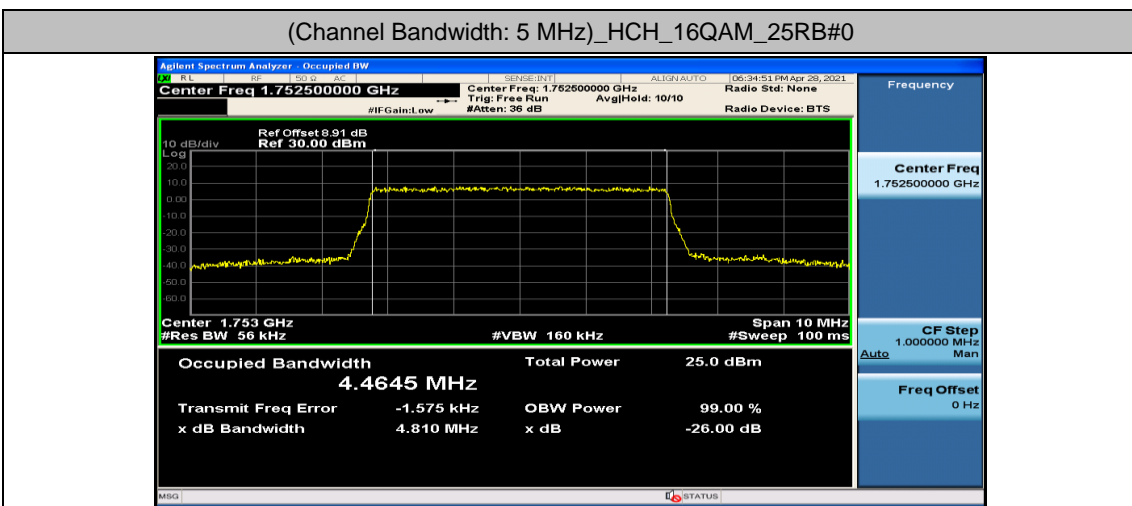

(Channel Bandwidth: 3 MHz)_LCH_16QAM_15RB#0

(Channel Bandwidth: 3 MHz)_MCH_16QAM_15RB#0

(Channel Bandwidth: 3 MHz)_HCH_16QAM_15RB#0

Channel Bandwidth: 5 MHz

Channel Bandwidth: 10 MHz

Channel Bandwidth: 15 MHz

(Channel Bandwidth:15 MHz)_LCH_16QAM_75RB#0

(Channel Bandwidth:15 MHz)_MCH_16QAM_75RB#0

(Channel Bandwidth:15 MHz)_HCH_16QAM_75RB#0

Channel Bandwidth: 20 MHz

Appendix D: Band Edge

Test Graphs

Channel Bandwidth: 1.4 MHz