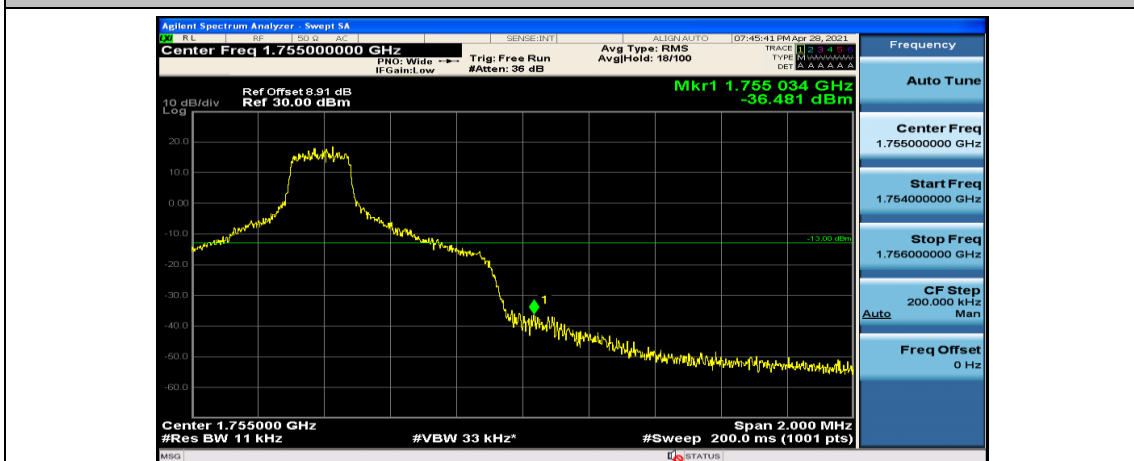

(Channel Bandwidth: 1.4 MHz)_HCH_QPSK_1RB#3