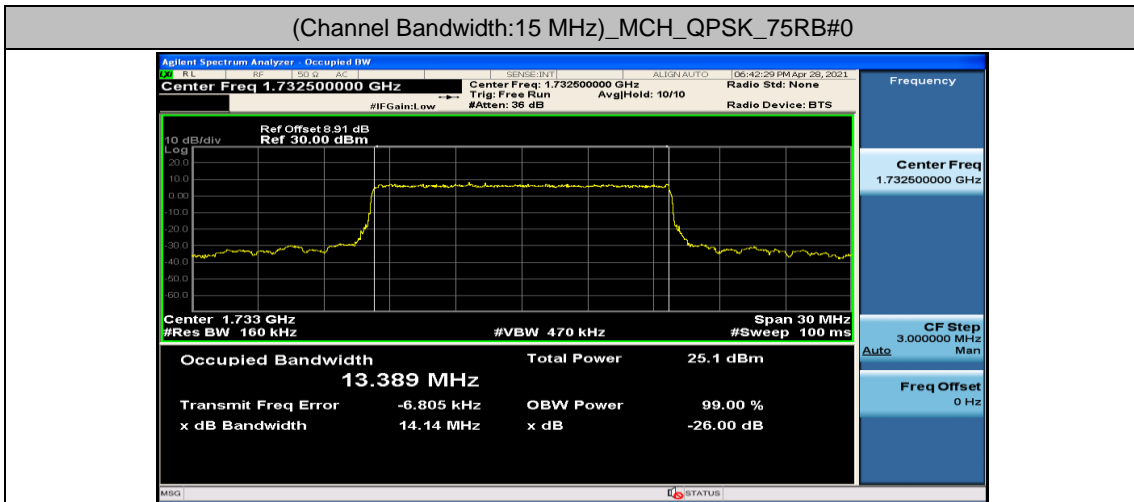

(Channel Bandwidth: 3 MHz)_LCH_16QAM_15RB#0

(Channel Bandwidth: 3 MHz)_MCH_16QAM_15RB#0

(Channel Bandwidth: 3 MHz)_HCH_16QAM_15RB#0

Channel Bandwidth: 5 MHz

Channel Bandwidth: 10 MHz

Channel Bandwidth: 15 MHz

(Channel Bandwidth:15 MHz)_LCH_16QAM_75RB#0

(Channel Bandwidth:15 MHz)_MCH_16QAM_75RB#0

(Channel Bandwidth:15 MHz)_HCH_16QAM_75RB#0

Channel Bandwidth: 20 MHz

Appendix D: Band Edge

Test Graphs

Channel Bandwidth: 1.4 MHz