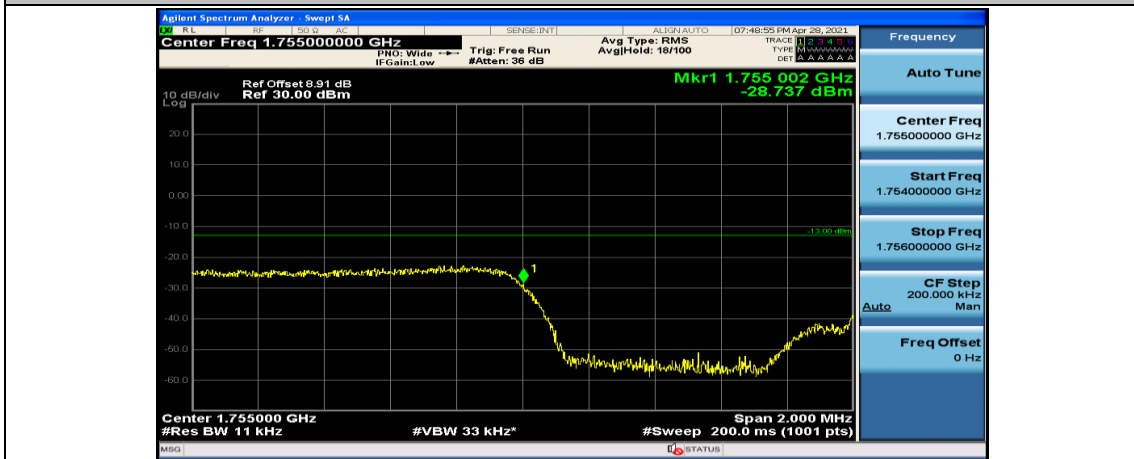

(Channel Bandwidth: 3 MHz)_HCH_QPSK_1RB#0