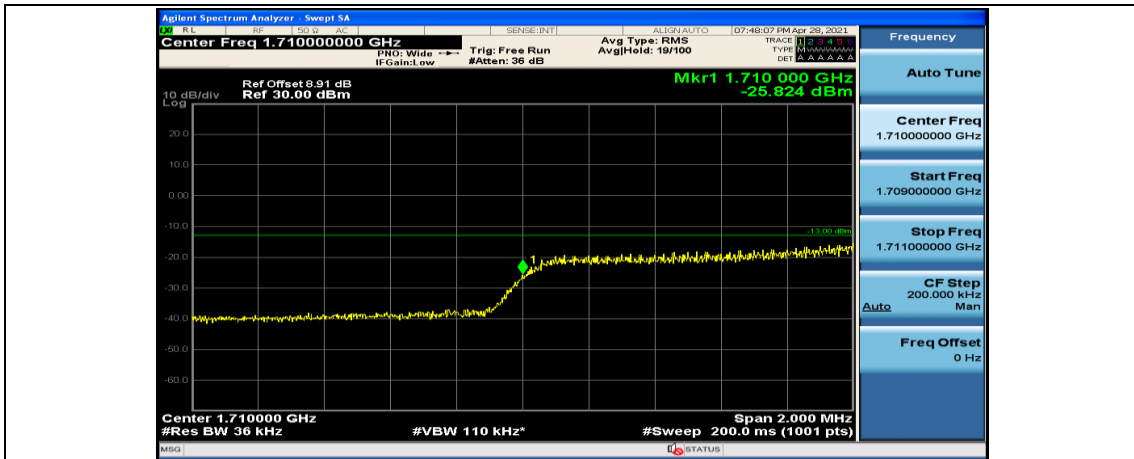

Channel Bandwidth: 3 MHz

(Channel Bandwidth: 3 MHz)_LCH_QPSK_1RB#14

(Channel Bandwidth: 3 MHz)_LCH_QPSK_8RB#0

(Channel Bandwidth: 3 MHz)_LCH_QPSK_8RB#4

(Channel Bandwidth: 3 MHz)_LCH_QPSK_8RB#7

(Channel Bandwidth: 3 MHz)_LCH_QPSK_15RB#0