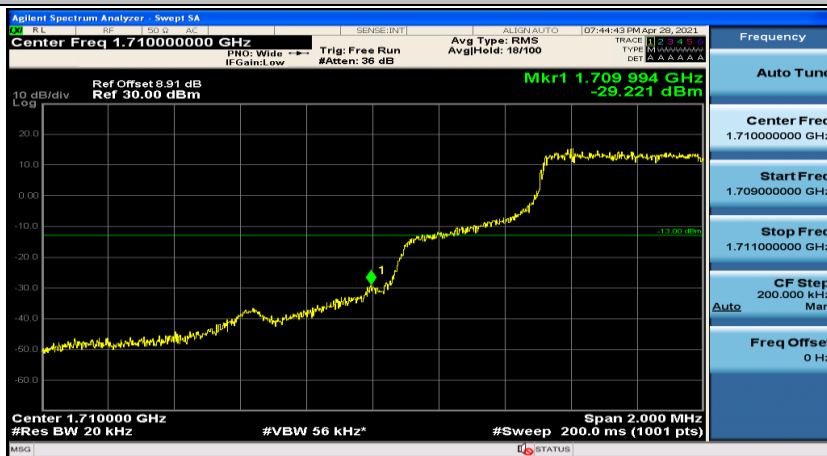

(Channel Bandwidth:15 MHz)_LCH_16QAM_75RB#0

(Channel Bandwidth:15 MHz)_MCH_16QAM_75RB#0

(Channel Bandwidth:15 MHz)_HCH_16QAM_75RB#0

Channel Bandwidth: 20 MHz

Appendix D: Band Edge

Test Graphs

Channel Bandwidth: 1.4 MHz

(Channel Bandwidth: 1.4 MHz)_LCH_QPSK_3RB#0

(Channel Bandwidth: 1.4 MHz)_LCH_QPSK_3RB#2

(Channel Bandwidth: 1.4 MHz)_LCH_QPSK_3RB#3

(Channel Bandwidth: 1.4 MHz)_LCH_QPSK_6RB#0

(Channel Bandwidth: 1.4 MHz)_HCH_QPSK_1RB#0