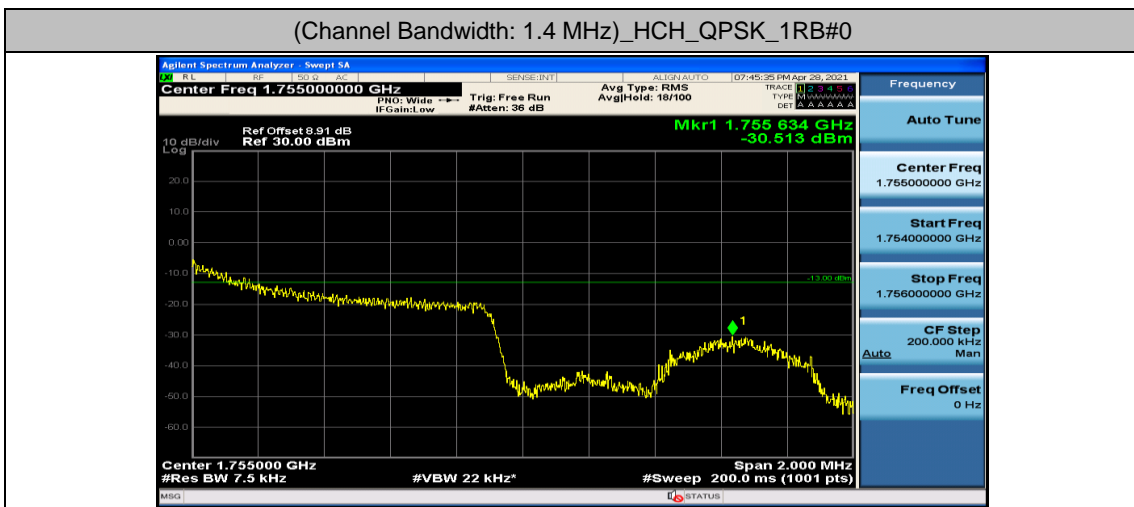

(Channel Bandwidth: 1.4 MHz)_LCH_QPSK_3RB#0

(Channel Bandwidth: 1.4 MHz)_LCH_QPSK_3RB#2

(Channel Bandwidth: 1.4 MHz)_LCH_QPSK_3RB#3

(Channel Bandwidth: 1.4 MHz)_LCH_QPSK_6RB#0

(Channel Bandwidth: 1.4 MHz)_HCH_QPSK_1RB#0