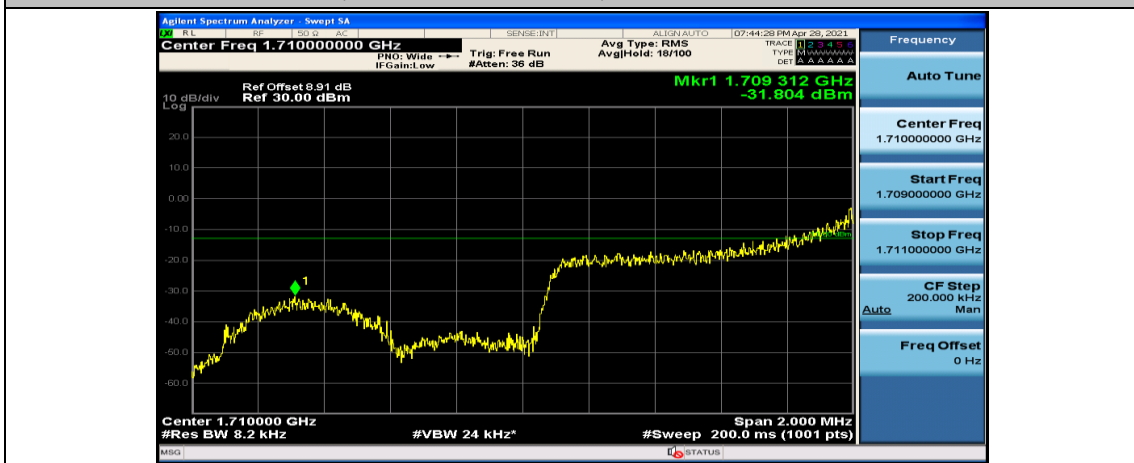

(Channel Bandwidth: 1.4 MHz) HCH_QPSK_6RB#0

(Channel Bandwidth: 1.4 MHz) LCH_16QAM_1RB#0

(Channel Bandwidth: 1.4 MHz) LCH_16QAM_1RB#3

(Channel Bandwidth: 1.4 MHz)_LCH_16QAM_1RB#5

(Channel Bandwidth: 1.4 MHz)_LCH_16QAM_3RB#0

(Channel Bandwidth: 1.4 MHz)_LCH_16QAM_3RB#2

(Channel Bandwidth: 1.4 MHz)_LCH_16QAM_3RB#3

(Channel Bandwidth: 1.4 MHz)_LCH_16QAM_6RB#0

(Channel Bandwidth: 1.4 MHz)_HCH_16QAM_1RB#0

(Channel Bandwidth: 1.4 MHz)_HCH_16QAM_1RB#3