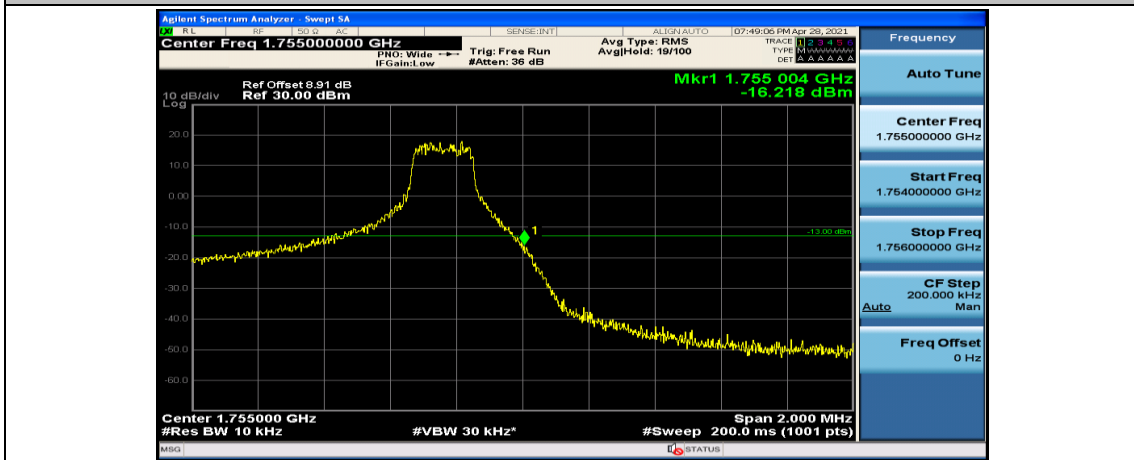

(Channel Bandwidth: 3 MHz)_HCH_QPSK_1RB#14