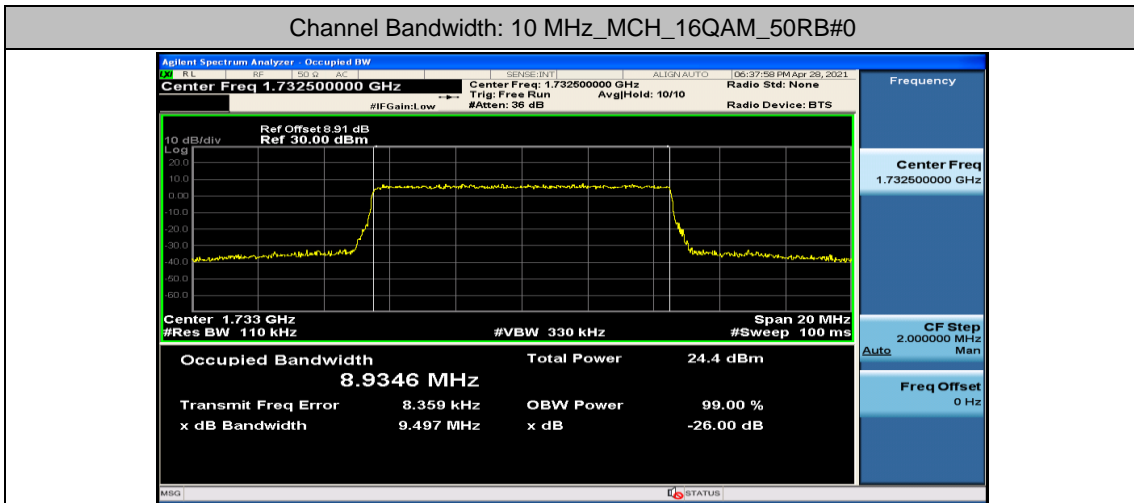

(Channel Bandwidth: 3 MHz)_LCH_16QAM_15RB#0

(Channel Bandwidth: 3 MHz)_MCH_16QAM_15RB#0

(Channel Bandwidth: 3 MHz)_HCH_16QAM_15RB#0

Channel Bandwidth: 5 MHz

Channel Bandwidth: 10 MHz

Channel Bandwidth: 15 MHz

(Channel Bandwidth:15 MHz)_LCH_16QAM_75RB#0

(Channel Bandwidth:15 MHz)_MCH_16QAM_75RB#0

(Channel Bandwidth:15 MHz)_HCH_16QAM_75RB#0

Channel Bandwidth: 20 MHz

Appendix D: Band Edge

Test Graphs

Channel Bandwidth: 1.4 MHz