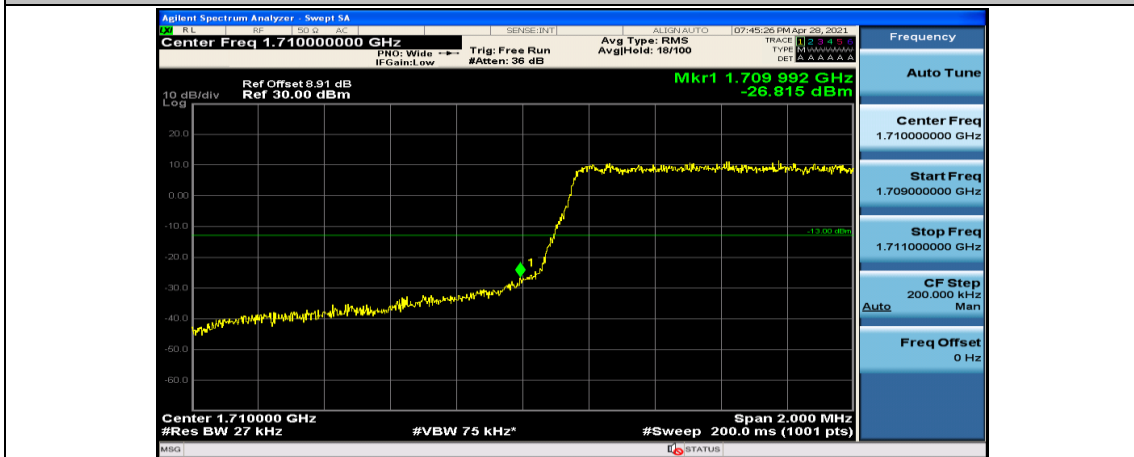

(Channel Bandwidth: 1.4 MHz)_LCH_16QAM_6RB#0