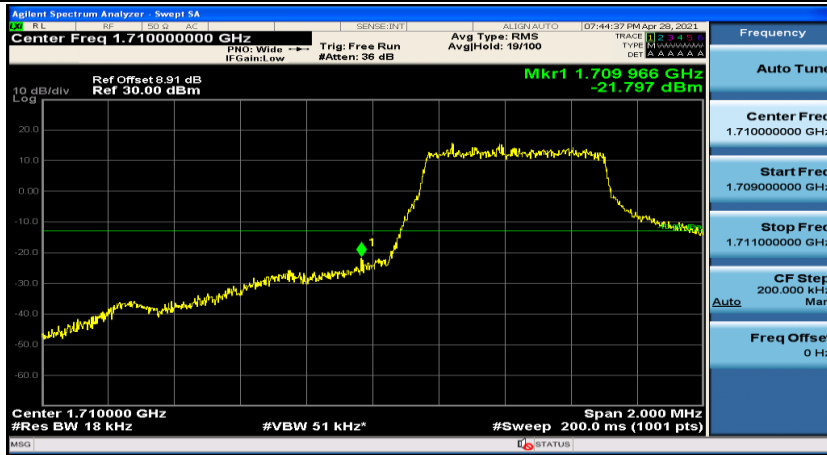

(Channel Bandwidth:15 MHz)_LCH_16QAM_75RB#0

(Channel Bandwidth:15 MHz)_MCH_16QAM_75RB#0

(Channel Bandwidth:15 MHz)_HCH_16QAM_75RB#0

Channel Bandwidth: 20 MHz

Appendix D: Band Edge

Test Graphs

Channel Bandwidth: 1.4 MHz

(Channel Bandwidth: 1.4 MHz)_LCH_QPSK_3RB#0

(Channel Bandwidth: 1.4 MHz)_LCH_QPSK_3RB#2

(Channel Bandwidth: 1.4 MHz)_LCH_QPSK_3RB#3

(Channel Bandwidth: 1.4 MHz)_LCH_QPSK_6RB#0

(Channel Bandwidth: 1.4 MHz)_HCH_QPSK_1RB#0