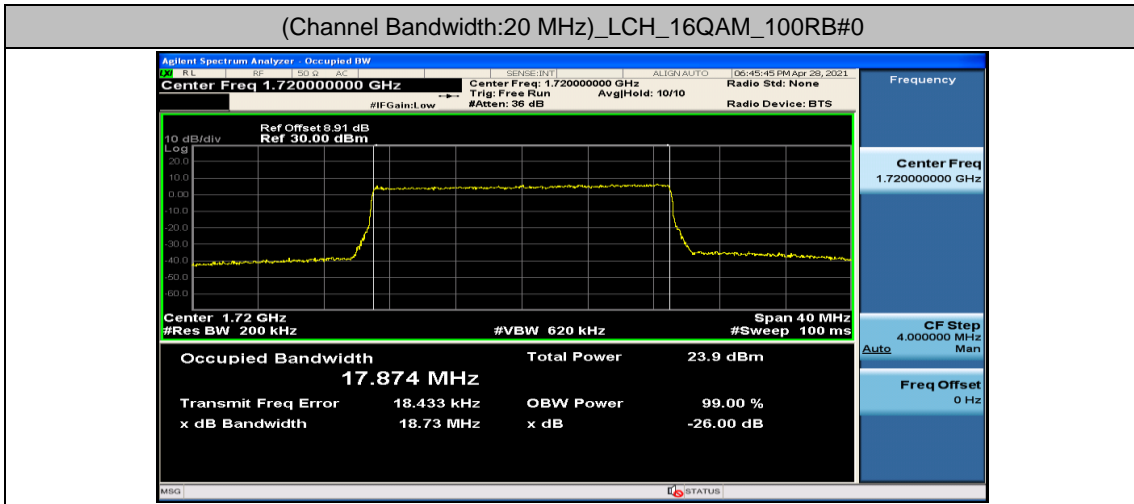

(Channel Bandwidth:15 MHz)_LCH_16QAM_75RB#0

(Channel Bandwidth:15 MHz)_MCH_16QAM_75RB#0

(Channel Bandwidth:15 MHz)_HCH_16QAM_75RB#0

Channel Bandwidth: 20 MHz

Appendix D: Band Edge

Test Graphs

Channel Bandwidth: 1.4 MHz

(Channel Bandwidth: 1.4 MHz)_LCH_QPSK_3RB#0

(Channel Bandwidth: 1.4 MHz)_LCH_QPSK_3RB#2

(Channel Bandwidth: 1.4 MHz)_LCH_QPSK_3RB#3

(Channel Bandwidth: 1.4 MHz)_LCH_QPSK_6RB#0

(Channel Bandwidth: 1.4 MHz)_HCH_QPSK_1RB#0