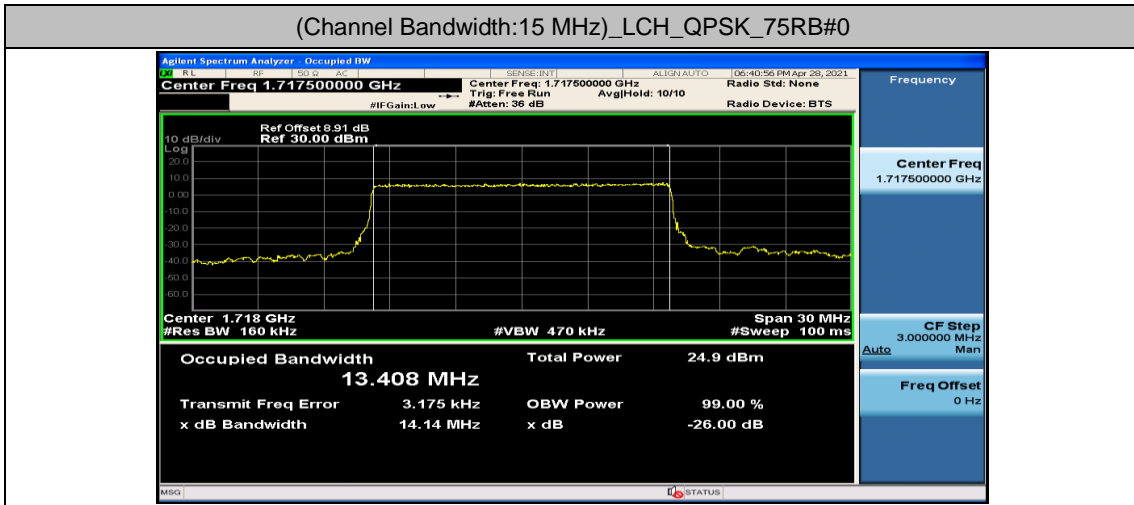

(Channel Bandwidth: 3 MHz)_LCH_16QAM_15RB#0

(Channel Bandwidth: 3 MHz)_MCH_16QAM_15RB#0

(Channel Bandwidth: 3 MHz)_HCH_16QAM_15RB#0

Channel Bandwidth: 5 MHz

Channel Bandwidth: 10 MHz

Channel Bandwidth: 15 MHz

(Channel Bandwidth:15 MHz)_LCH_16QAM_75RB#0

(Channel Bandwidth:15 MHz)_MCH_16QAM_75RB#0

(Channel Bandwidth:15 MHz)_HCH_16QAM_75RB#0

Channel Bandwidth: 20 MHz

Appendix D: Band Edge

Test Graphs

Channel Bandwidth: 1.4 MHz