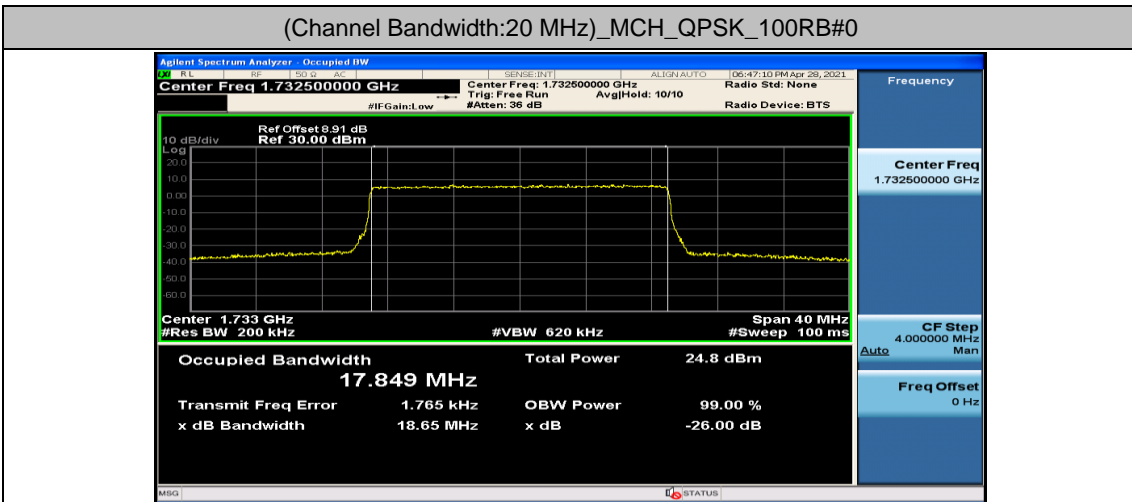

(Channel Bandwidth:15 MHz)_LCH_16QAM_75RB#0

(Channel Bandwidth:15 MHz)_MCH_16QAM_75RB#0

(Channel Bandwidth:15 MHz)_HCH_16QAM_75RB#0

Channel Bandwidth: 20 MHz

Appendix D: Band Edge

Test Graphs

Channel Bandwidth: 1.4 MHz

(Channel Bandwidth: 1.4 MHz)_LCH_QPSK_3RB#0

(Channel Bandwidth: 1.4 MHz)_LCH_QPSK_3RB#2

(Channel Bandwidth: 1.4 MHz)_LCH_QPSK_3RB#3

(Channel Bandwidth: 1.4 MHz)_LCH_QPSK_6RB#0

(Channel Bandwidth: 1.4 MHz)_HCH_QPSK_1RB#0