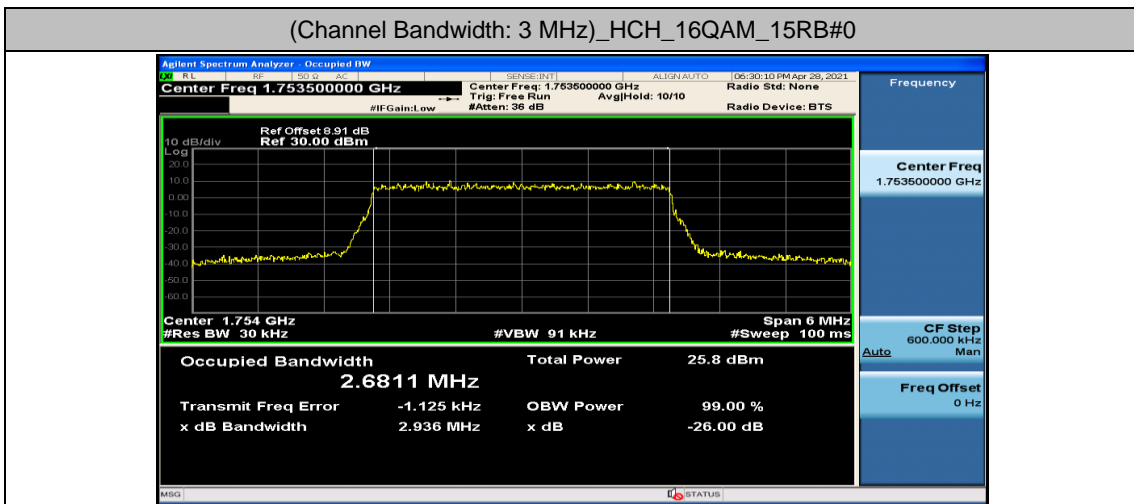

(Channel Bandwidth: 3 MHz)_LCH_16QAM_15RB#0

(Channel Bandwidth: 3 MHz)_MCH_16QAM_15RB#0

(Channel Bandwidth: 3 MHz)_HCH_16QAM_15RB#0

Channel Bandwidth: 5 MHz

Channel Bandwidth: 10 MHz

Channel Bandwidth: 15 MHz

(Channel Bandwidth:15 MHz)_LCH_16QAM_75RB#0

(Channel Bandwidth:15 MHz)_MCH_16QAM_75RB#0

(Channel Bandwidth:15 MHz)_HCH_16QAM_75RB#0

Channel Bandwidth: 20 MHz

Appendix D: Band Edge

Test Graphs

Channel Bandwidth: 1.4 MHz