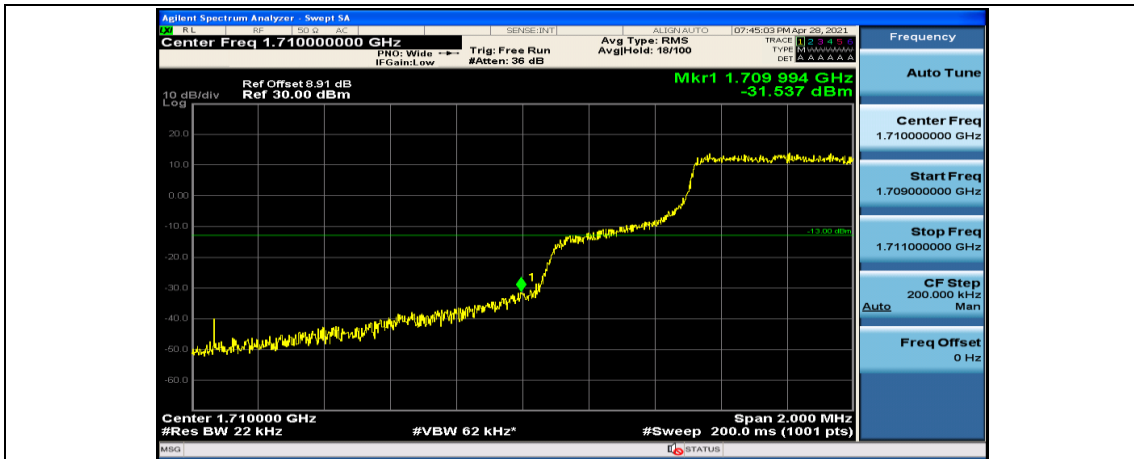

(Channel Bandwidth: 1.4 MHz) HCH_QPSK_6RB#0

(Channel Bandwidth: 1.4 MHz) LCH_16QAM_1RB#0

(Channel Bandwidth: 1.4 MHz) LCH_16QAM_1RB#3

(Channel Bandwidth: 1.4 MHz)_LCH_16QAM_1RB#5

(Channel Bandwidth: 1.4 MHz)_LCH_16QAM_3RB#0

(Channel Bandwidth: 1.4 MHz)_LCH_16QAM_3RB#2

(Channel Bandwidth: 1.4 MHz)_LCH_16QAM_3RB#3

(Channel Bandwidth: 1.4 MHz)_LCH_16QAM_6RB#0

(Channel Bandwidth: 1.4 MHz)_HCH_16QAM_1RB#0

(Channel Bandwidth: 1.4 MHz)_HCH_16QAM_1RB#3