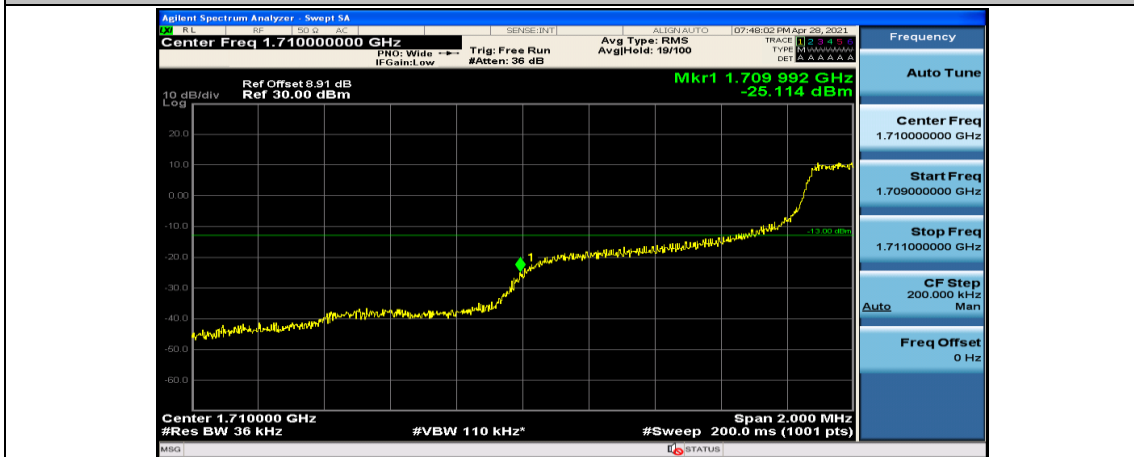

Channel Bandwidth: 3 MHz

(Channel Bandwidth: 3 MHz)_LCH_QPSK_1RB#14

(Channel Bandwidth: 3 MHz)_LCH_QPSK_8RB#0

(Channel Bandwidth: 3 MHz)_LCH_QPSK_8RB#4

(Channel Bandwidth: 3 MHz)_LCH_QPSK_8RB#7

(Channel Bandwidth: 3 MHz)_LCH_QPSK_15RB#0