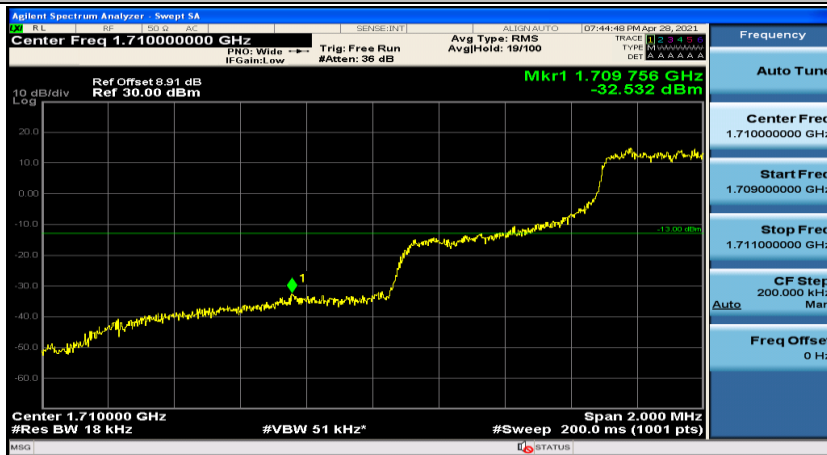

(Channel Bandwidth:15 MHz)_LCH_16QAM_75RB#0

(Channel Bandwidth:15 MHz)_MCH_16QAM_75RB#0

(Channel Bandwidth:15 MHz)_HCH_16QAM_75RB#0

Channel Bandwidth: 20 MHz

Appendix D: Band Edge

Test Graphs

Channel Bandwidth: 1.4 MHz

(Channel Bandwidth: 1.4 MHz)_LCH_QPSK_3RB#0

(Channel Bandwidth: 1.4 MHz)_LCH_QPSK_3RB#2

(Channel Bandwidth: 1.4 MHz)_LCH_QPSK_3RB#3

(Channel Bandwidth: 1.4 MHz)_LCH_QPSK_6RB#0

(Channel Bandwidth: 1.4 MHz)_HCH_QPSK_1RB#0