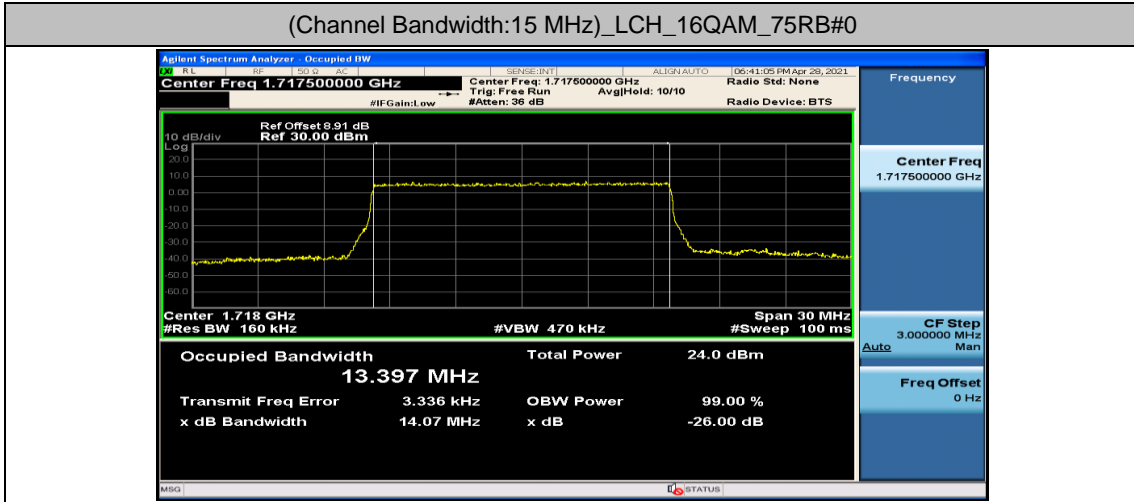

(Channel Bandwidth: 3 MHz)_LCH_16QAM_15RB#0

(Channel Bandwidth: 3 MHz)_MCH_16QAM_15RB#0

(Channel Bandwidth: 3 MHz)_HCH_16QAM_15RB#0

Channel Bandwidth: 5 MHz

Channel Bandwidth: 10 MHz

Channel Bandwidth: 15 MHz

(Channel Bandwidth:15 MHz)_LCH_16QAM_75RB#0

(Channel Bandwidth:15 MHz)_MCH_16QAM_75RB#0

(Channel Bandwidth:15 MHz)_HCH_16QAM_75RB#0

Channel Bandwidth: 20 MHz

Appendix D: Band Edge

Test Graphs

Channel Bandwidth: 1.4 MHz