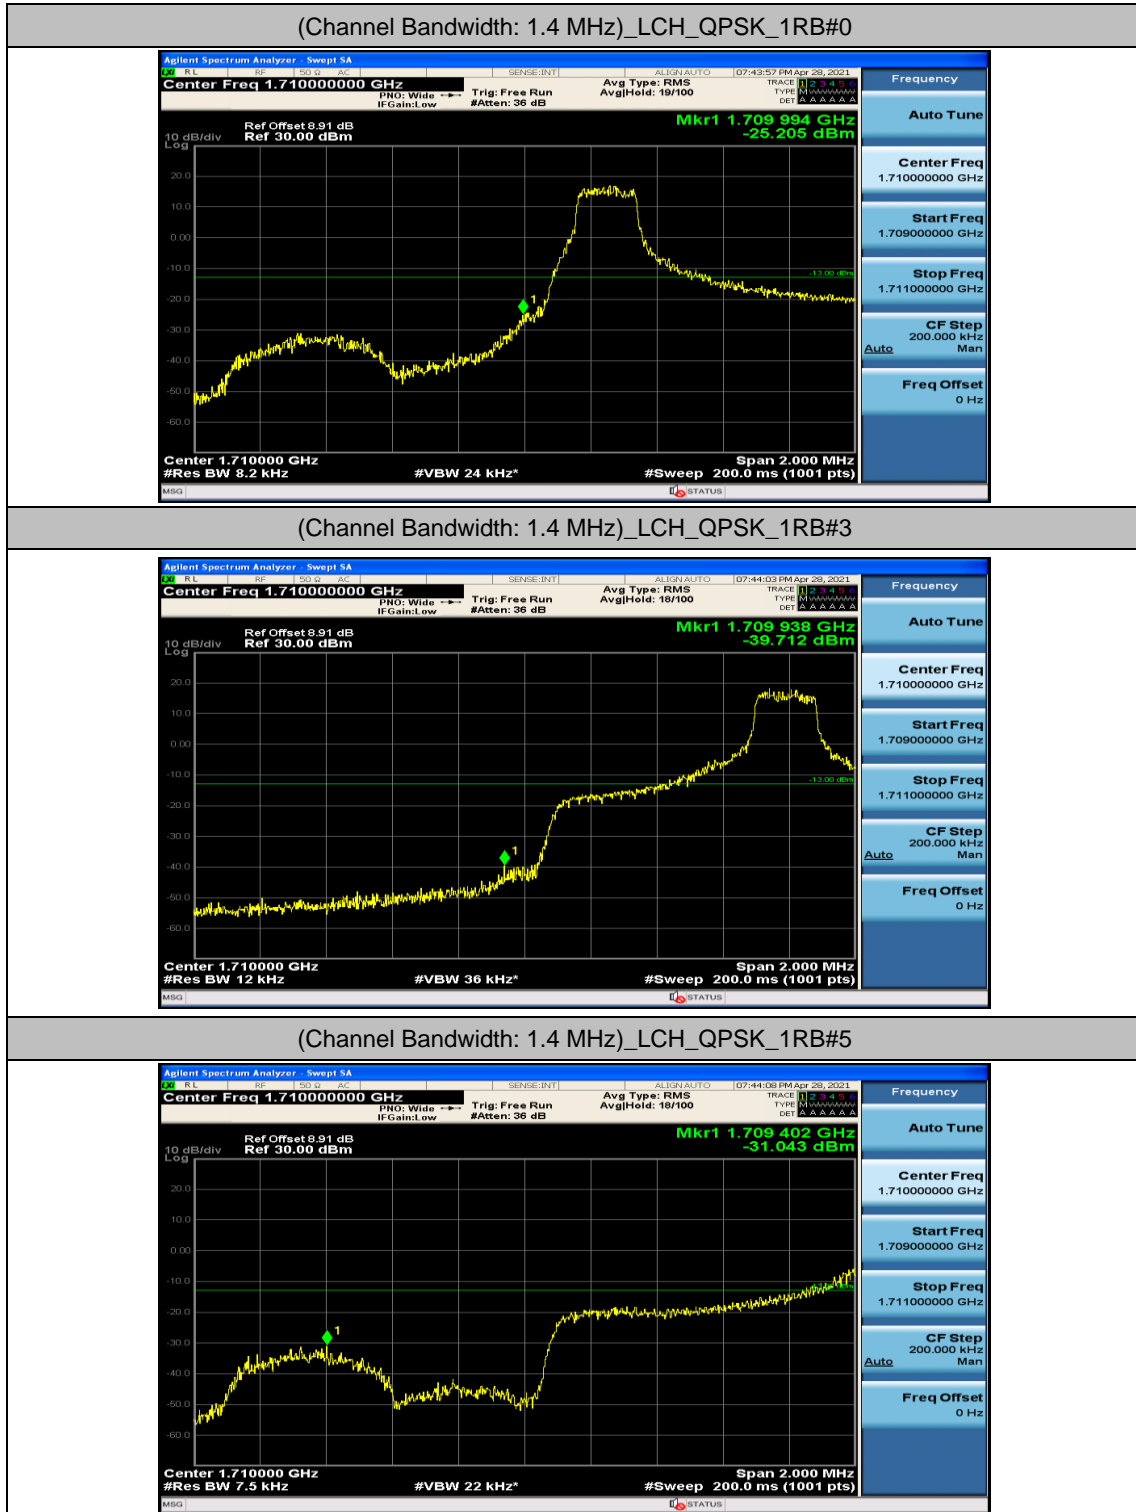

(Channel Bandwidth: 3 MHz)_LCH_16QAM_15RB#0

(Channel Bandwidth: 3 MHz)_MCH_16QAM_15RB#0

(Channel Bandwidth: 3 MHz)_HCH_16QAM_15RB#0

Channel Bandwidth: 5 MHz

Channel Bandwidth: 10 MHz

Channel Bandwidth: 15 MHz

(Channel Bandwidth:15 MHz)_LCH_16QAM_75RB#0

(Channel Bandwidth:15 MHz)_MCH_16QAM_75RB#0

(Channel Bandwidth:15 MHz)_HCH_16QAM_75RB#0

Channel Bandwidth: 20 MHz

Appendix D: Band Edge

Test Graphs

Channel Bandwidth: 1.4 MHz

(Channel Bandwidth: 1.4 MHz)_LCH_QPSK_3RB#0

(Channel Bandwidth: 1.4 MHz)_LCH_QPSK_3RB#2

(Channel Bandwidth: 1.4 MHz)_LCH_QPSK_3RB#3

(Channel Bandwidth: 1.4 MHz)_LCH_QPSK_6RB#0

(Channel Bandwidth: 1.4 MHz)_HCH_QPSK_1RB#0

(Channel Bandwidth: 1.4 MHz)_HCH_QPSK_1RB#3

(Channel Bandwidth: 1.4 MHz)_HCH_QPSK_1RB#5

(Channel Bandwidth: 1.4 MHz)_HCH_QPSK_3RB#0

(Channel Bandwidth: 1.4 MHz)_HCH_QPSK_3RB#2

(Channel Bandwidth: 1.4 MHz)_HCH_QPSK_3RB#3