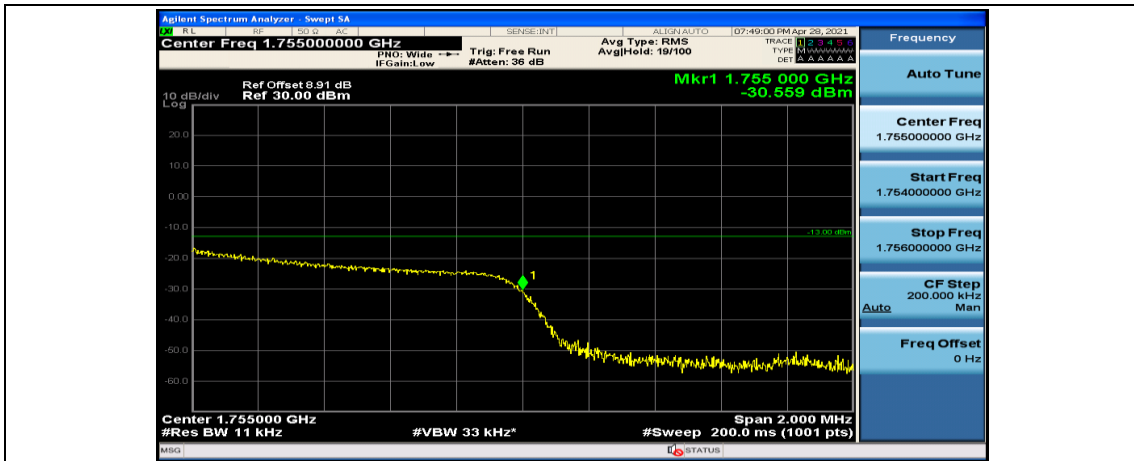

(Channel Bandwidth: 3 MHz)_HCH_QPSK_1RB#7