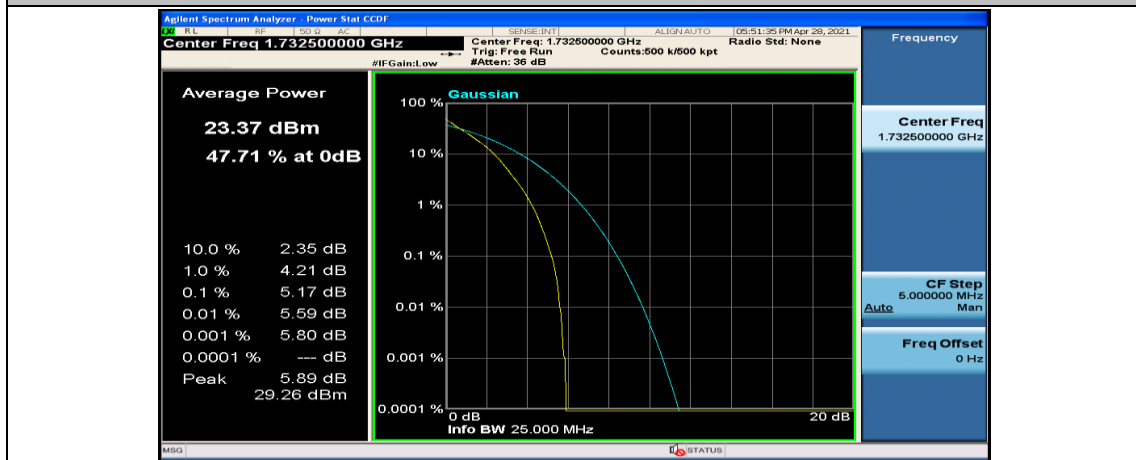

(Channel Bandwidth: 5 MHz)_MCH_QPSK_25RB#0