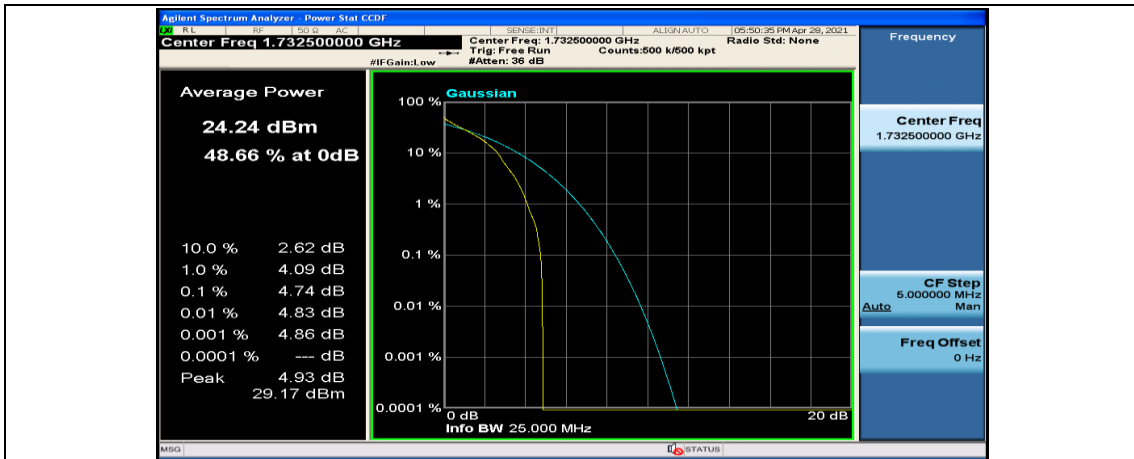

(Channel Bandwidth: 5 MHz)_MCH_QPSK_1RB#24