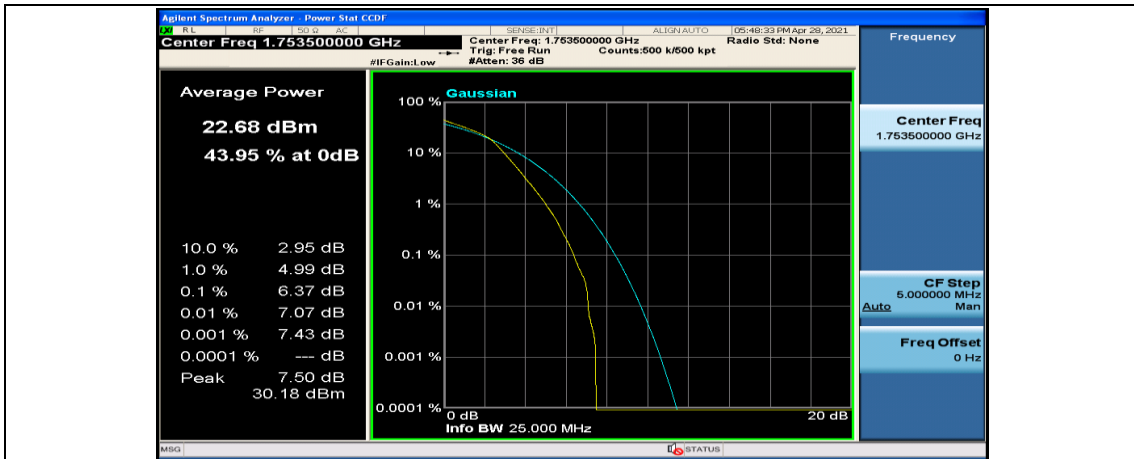

(Channel Bandwidth: 3 MHz)_HCH_16QAM_1RB#7

(Channel Bandwidth: 3 MHz)_HCH_16QAM_1RB#14

(Channel Bandwidth: 3 MHz)_HCH_16QAM_8RB#0

(Channel Bandwidth: 3 MHz)_HCH_16QAM_8RB#4

(Channel Bandwidth: 3 MHz)_HCH_16QAM_8RB#7

(Channel Bandwidth: 3 MHz)_HCH_16QAM_15RB#0

Channel Bandwidth: 5 MHz

(Channel Bandwidth: 5 MHz)_LCH_QPSK_12RB#6

(Channel Bandwidth: 5 MHz)_LCH_QPSK_12RB#13

(Channel Bandwidth: 5 MHz)_LCH_QPSK_25RB#0

(Channel Bandwidth: 5 MHz)_MCH_QPSK_1RB#0