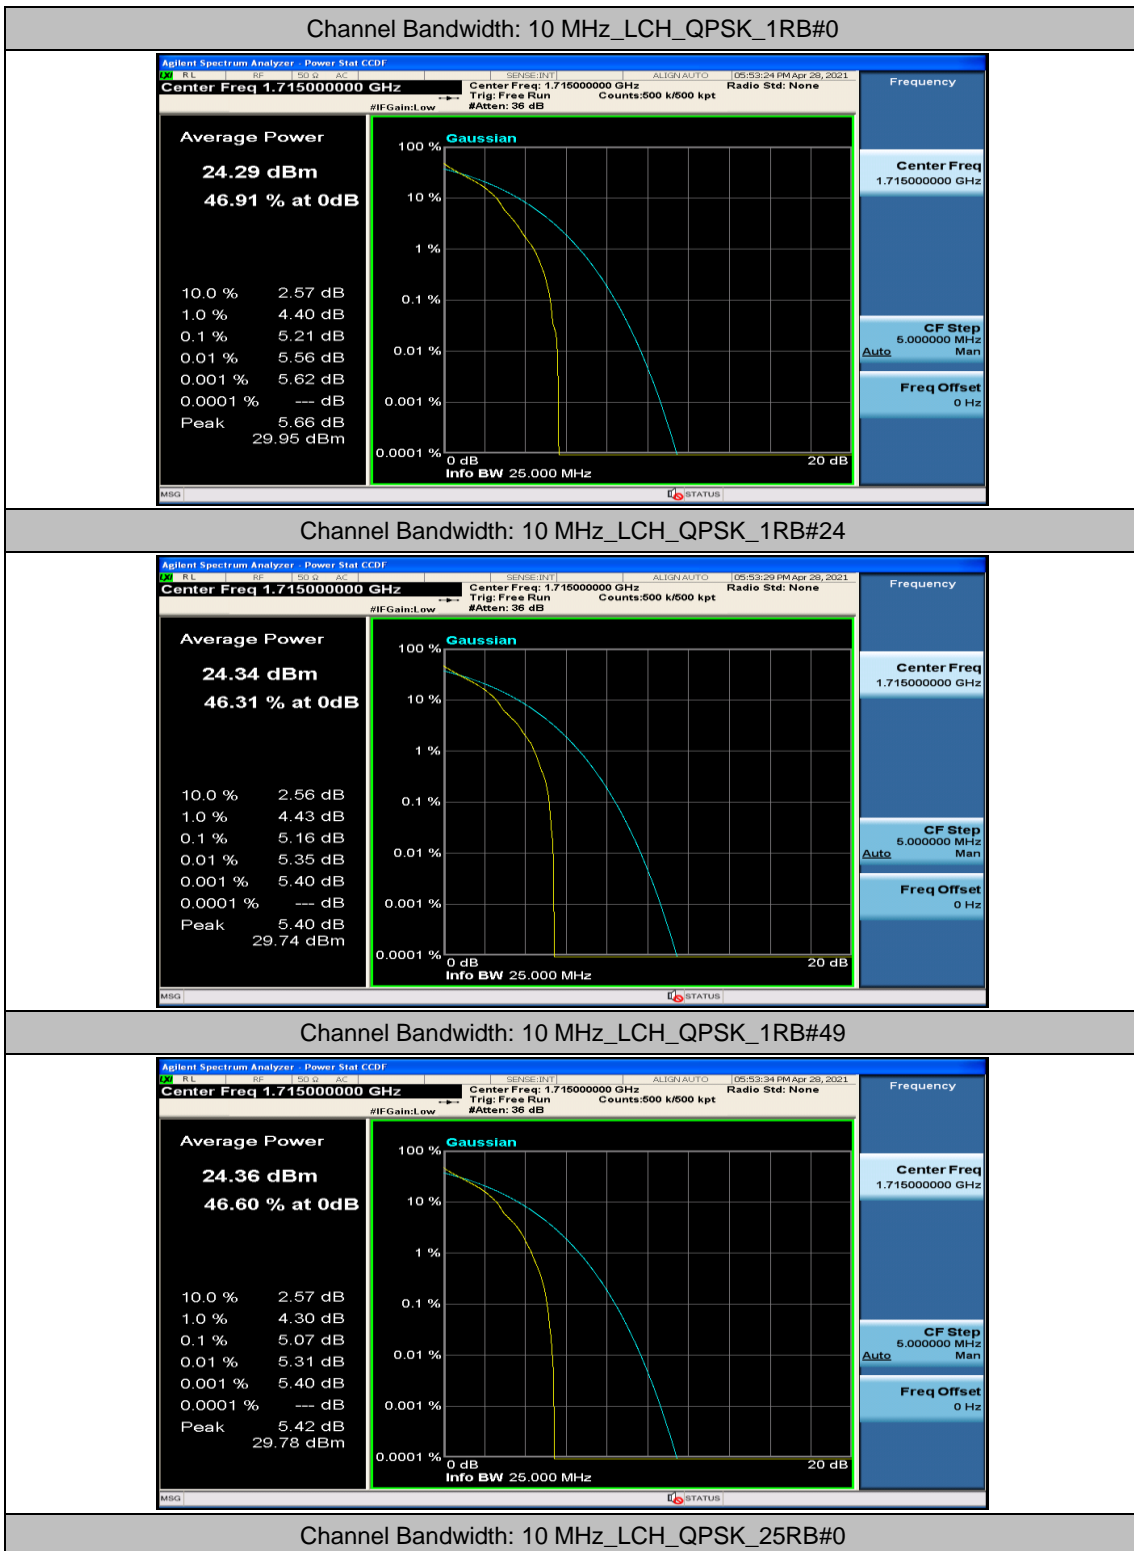

(Channel Bandwidth: 5 MHz)_HCH_16QAM_1RB#24

(Channel Bandwidth: 5 MHz)_HCH_16QAM_12RB#0

(Channel Bandwidth: 5 MHz)_HCH_16QAM_12RB#6

Channel Bandwidth: 10 MHz

Channel Bandwidth: 10 MHz_MCH_QPSK_50RB#0

Channel Bandwidth: 10 MHz_HCH_QPSK_1RB#0