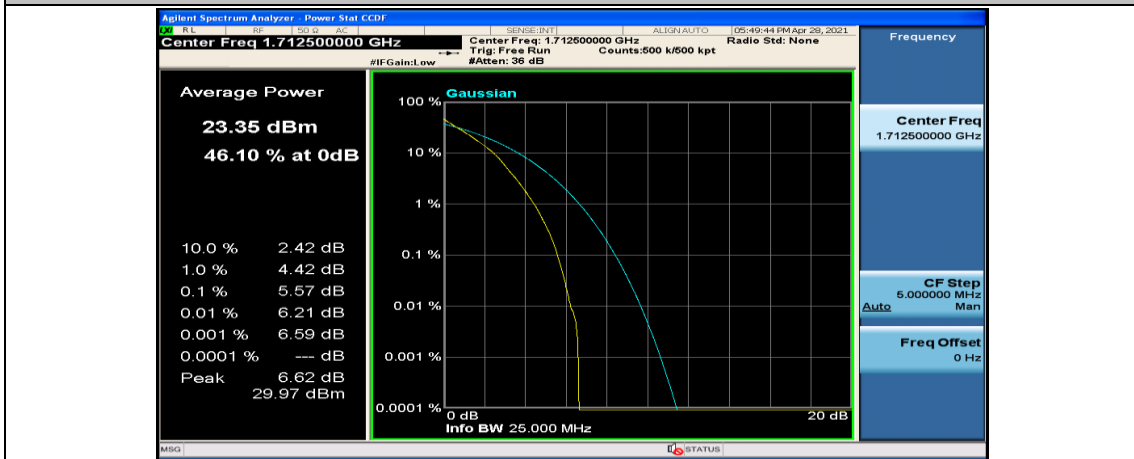

(Channel Bandwidth: 3 MHz)_HCH_16QAM_15RB#0

Channel Bandwidth: 5 MHz

(Channel Bandwidth: 5 MHz)_LCH_QPSK_12RB#6

(Channel Bandwidth: 5 MHz)_LCH_QPSK_12RB#13

(Channel Bandwidth: 5 MHz)_LCH_QPSK_25RB#0

(Channel Bandwidth: 5 MHz)_MCH_QPSK_1RB#0