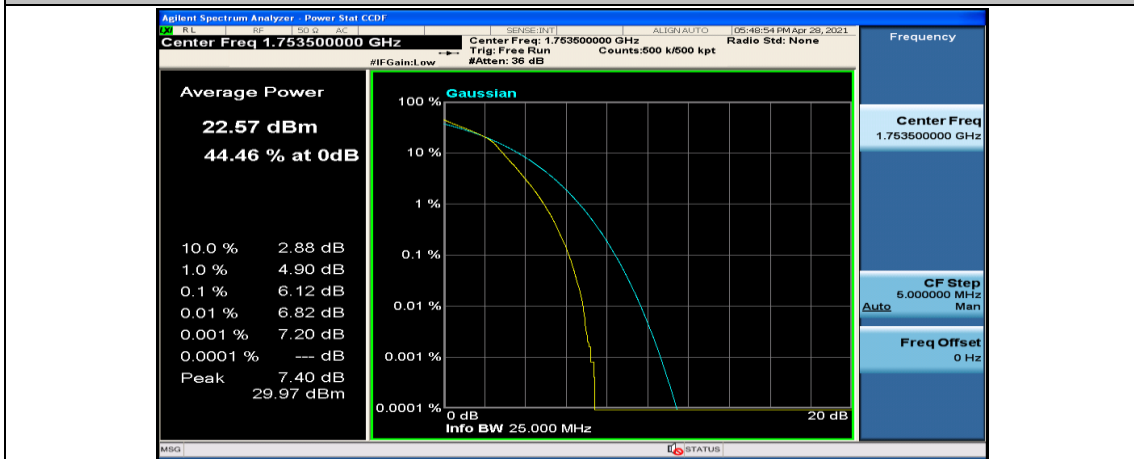

(Channel Bandwidth: 3 MHz)_HCH_16QAM_1RB#7

(Channel Bandwidth: 3 MHz)_HCH_16QAM_1RB#14

(Channel Bandwidth: 3 MHz)_HCH_16QAM_8RB#0

(Channel Bandwidth: 3 MHz)_HCH_16QAM_8RB#4

(Channel Bandwidth: 3 MHz)_HCH_16QAM_8RB#7

(Channel Bandwidth: 3 MHz)_HCH_16QAM_15RB#0

Channel Bandwidth: 5 MHz

(Channel Bandwidth: 5 MHz)_LCH_QPSK_12RB#6

(Channel Bandwidth: 5 MHz)_LCH_QPSK_12RB#13

(Channel Bandwidth: 5 MHz)_LCH_QPSK_25RB#0

(Channel Bandwidth: 5 MHz)_MCH_QPSK_1RB#0