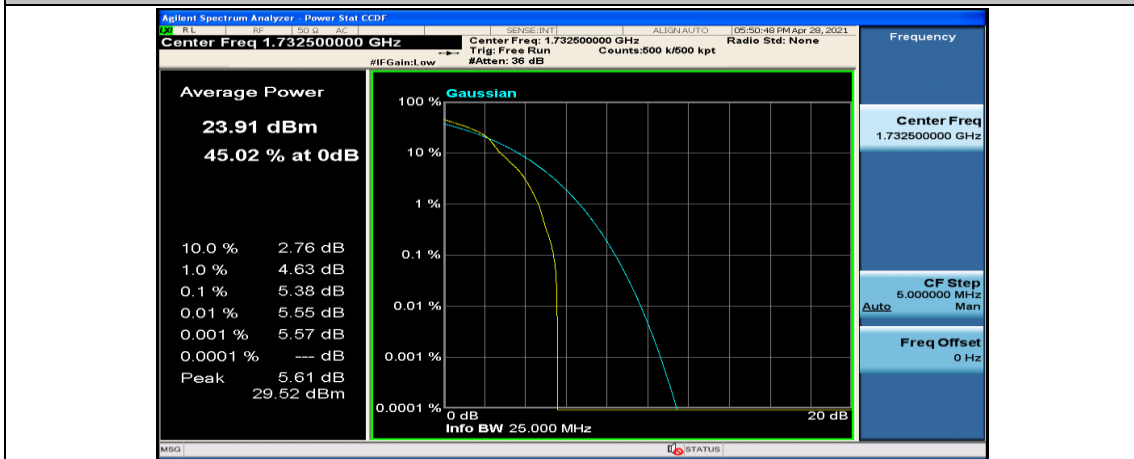

(Channel Bandwidth: 5 MHz)_MCH_16QAM_1RB#12