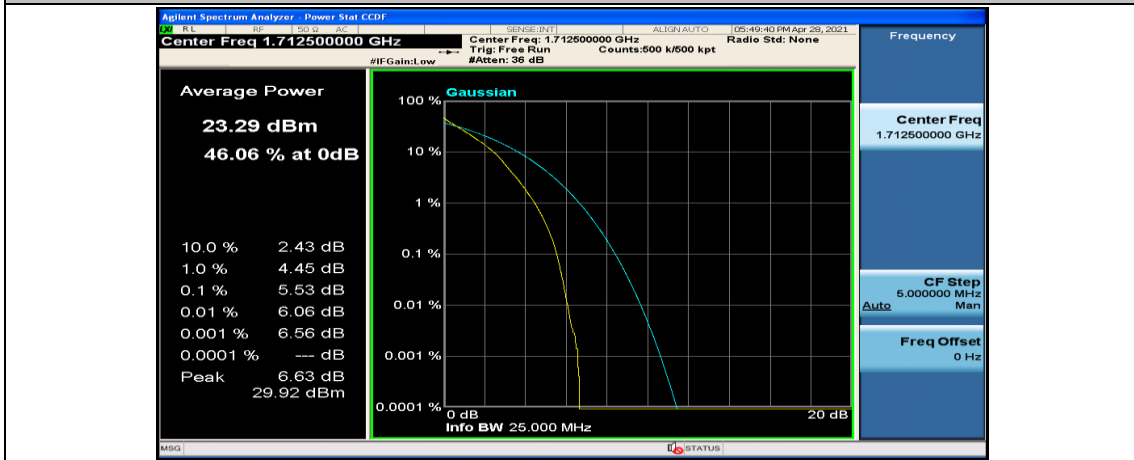

(Channel Bandwidth: 3 MHz)_HCH_16QAM_15RB#0

Channel Bandwidth: 5 MHz

(Channel Bandwidth: 5 MHz)_LCH_QPSK_12RB#6

(Channel Bandwidth: 5 MHz)_LCH_QPSK_12RB#13

(Channel Bandwidth: 5 MHz)_LCH_QPSK_25RB#0

(Channel Bandwidth: 5 MHz)_MCH_QPSK_1RB#0