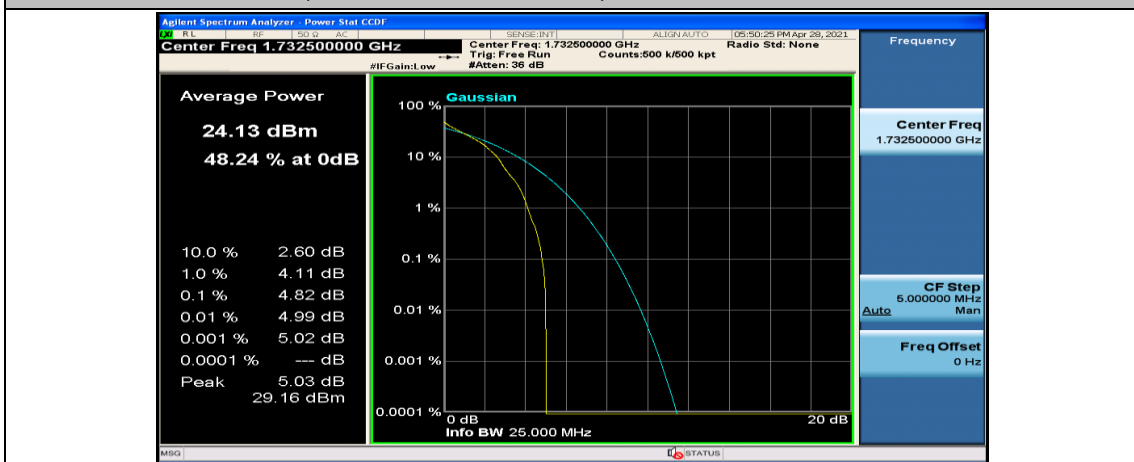

(Channel Bandwidth: 3 MHz)_HCH_16QAM_15RB#0

Channel Bandwidth: 5 MHz

(Channel Bandwidth: 5 MHz)_LCH_QPSK_12RB#6

(Channel Bandwidth: 5 MHz)_LCH_QPSK_12RB#13

(Channel Bandwidth: 5 MHz)_LCH_QPSK_25RB#0

(Channel Bandwidth: 5 MHz)_MCH_QPSK_1RB#0

(Channel Bandwidth: 5 MHz)_MCH_QPSK_1RB#12

(Channel Bandwidth: 5 MHz)_MCH_QPSK_1RB#24

(Channel Bandwidth: 5 MHz)_MCH_QPSK_12RB#0

(Channel Bandwidth: 5 MHz)_MCH_QPSK_12RB#6

(Channel Bandwidth: 5 MHz)_MCH_QPSK_12RB#13