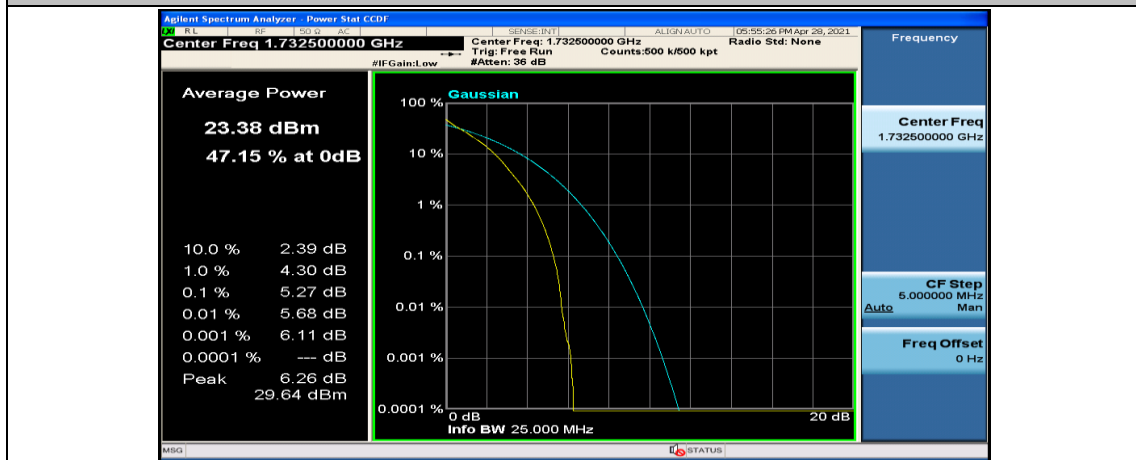

(Channel Bandwidth: 5 MHz)_HCH_16QAM_1RB#24

(Channel Bandwidth: 5 MHz)_HCH_16QAM_12RB#0

(Channel Bandwidth: 5 MHz)_HCH_16QAM_12RB#6

Channel Bandwidth: 10 MHz

Channel Bandwidth: 10 MHz_MCH_QPSK_50RB#0

Channel Bandwidth: 10 MHz_HCH_QPSK_1RB#0