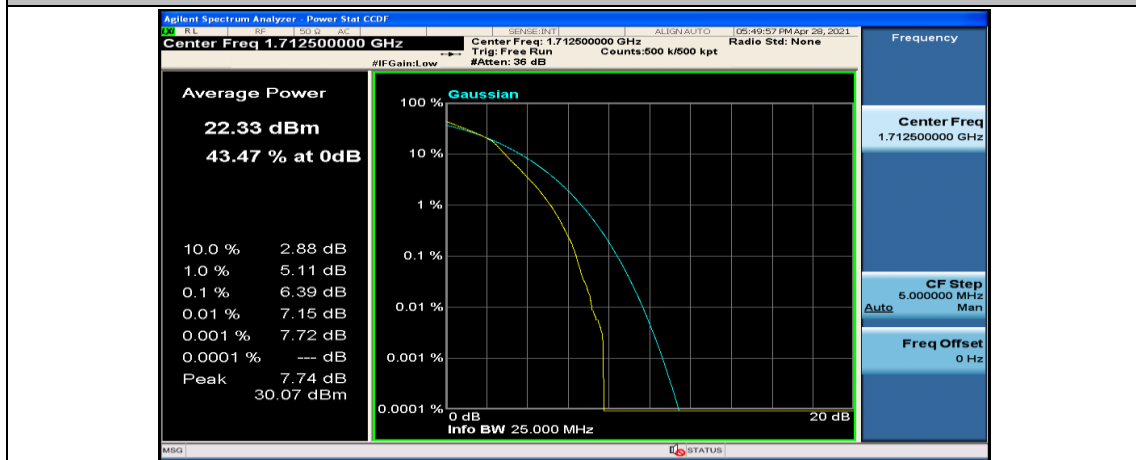

(Channel Bandwidth: 5 MHz)_LCH_16QAM_12RB#6