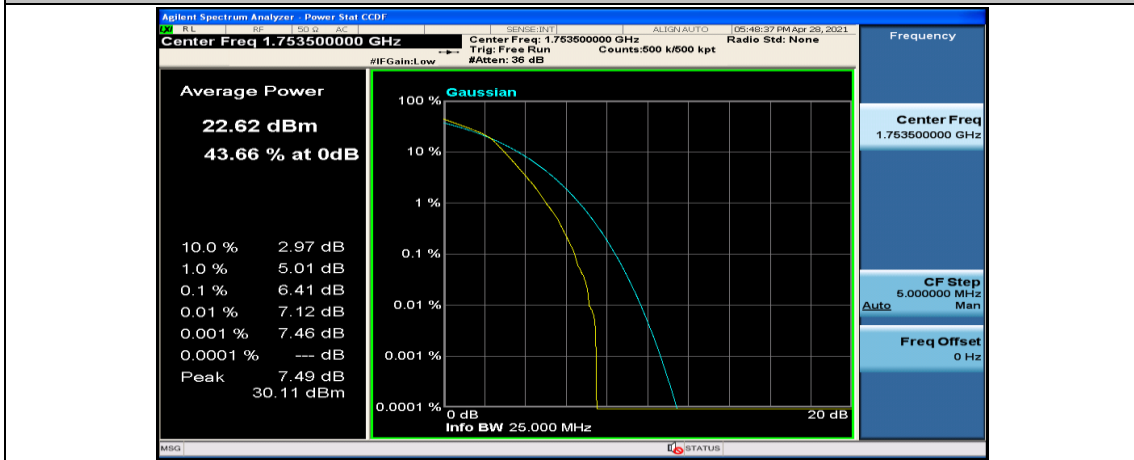

(Channel Bandwidth: 3 MHz)_HCH_16QAM_1RB#7

(Channel Bandwidth: 3 MHz)_HCH_16QAM_1RB#14

(Channel Bandwidth: 3 MHz)_HCH_16QAM_8RB#0

(Channel Bandwidth: 3 MHz)_HCH_16QAM_8RB#4

(Channel Bandwidth: 3 MHz)_HCH_16QAM_8RB#7

(Channel Bandwidth: 3 MHz)_HCH_16QAM_15RB#0

Channel Bandwidth: 5 MHz

(Channel Bandwidth: 5 MHz)_LCH_QPSK_12RB#6

(Channel Bandwidth: 5 MHz)_LCH_QPSK_12RB#13

(Channel Bandwidth: 5 MHz)_LCH_QPSK_25RB#0

(Channel Bandwidth: 5 MHz)_MCH_QPSK_1RB#0