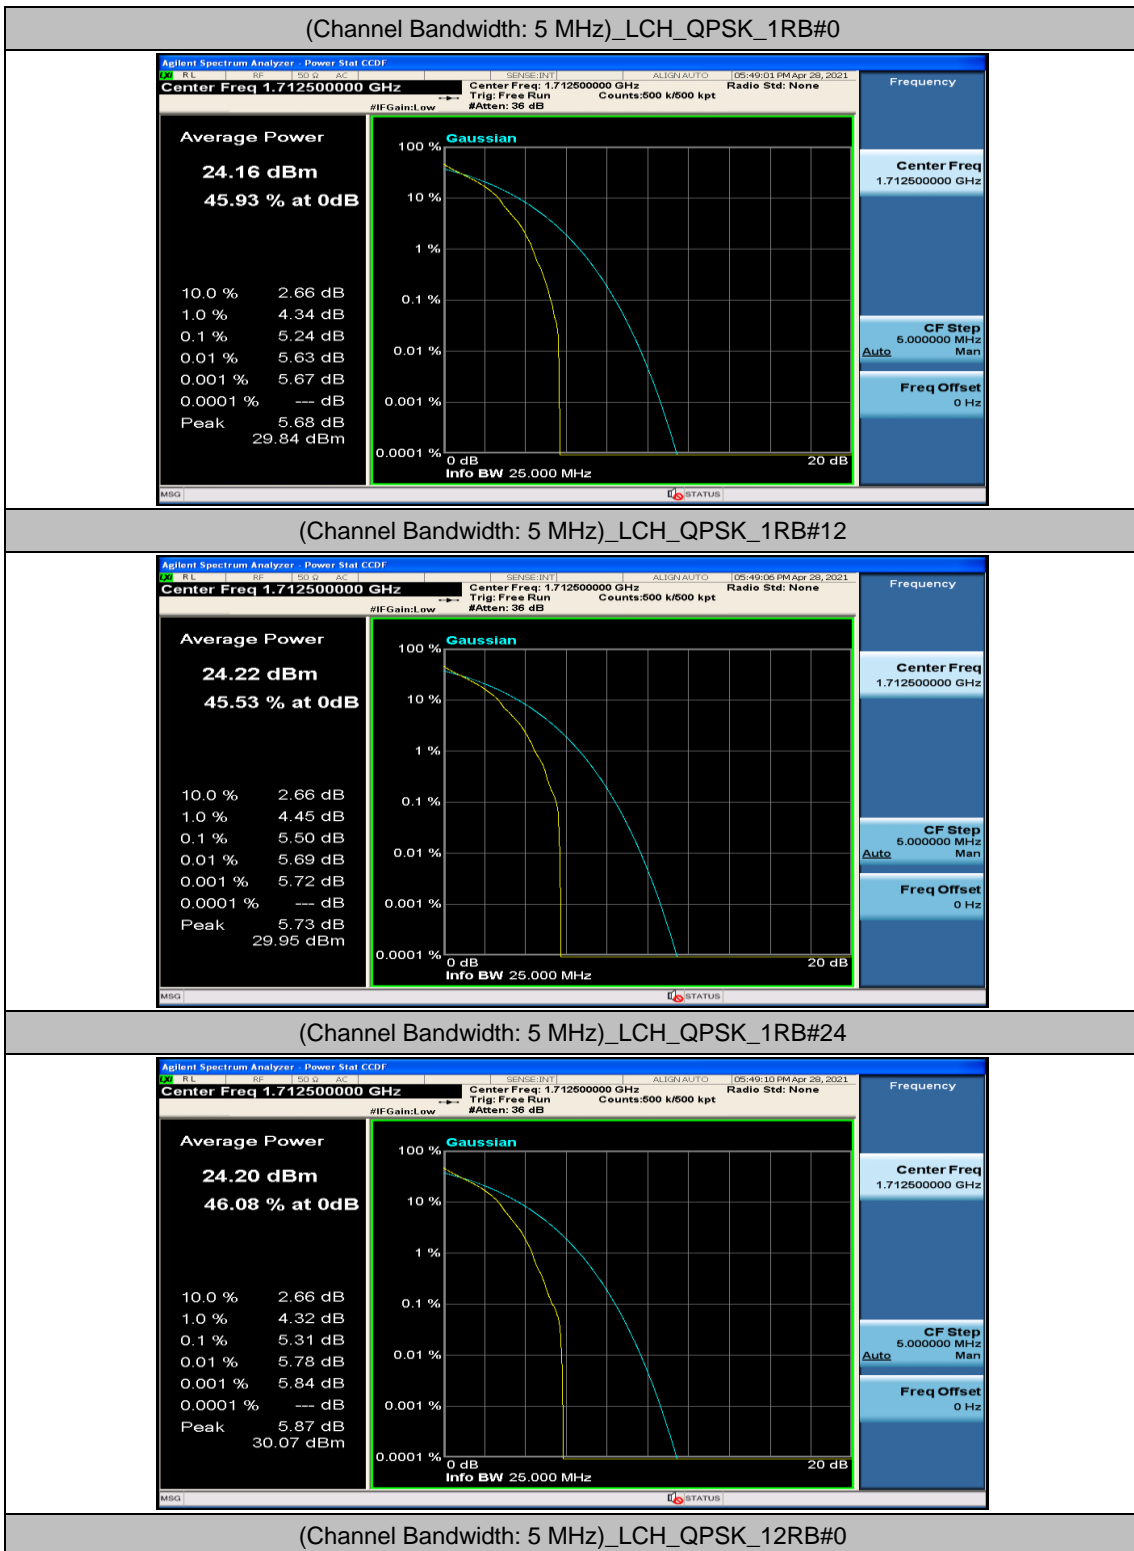

(Channel Bandwidth: 3 MHz)_HCH_16QAM_1RB#7

(Channel Bandwidth: 3 MHz)_HCH_16QAM_1RB#14

(Channel Bandwidth: 3 MHz)_HCH_16QAM_8RB#0

(Channel Bandwidth: 3 MHz)_HCH_16QAM_8RB#4

(Channel Bandwidth: 3 MHz)_HCH_16QAM_8RB#7

(Channel Bandwidth: 3 MHz)_HCH_16QAM_15RB#0

Channel Bandwidth: 5 MHz

(Channel Bandwidth: 5 MHz)_LCH_QPSK_12RB#6

(Channel Bandwidth: 5 MHz)_LCH_QPSK_12RB#13

(Channel Bandwidth: 5 MHz)_LCH_QPSK_25RB#0

(Channel Bandwidth: 5 MHz)_MCH_QPSK_1RB#0