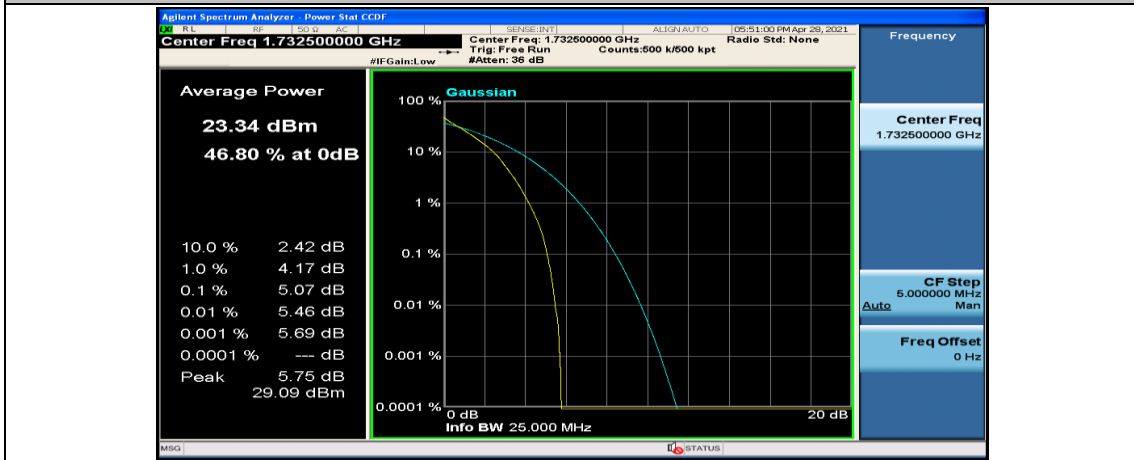

(Channel Bandwidth: 5 MHz)_MCH_QPSK_12RB#0