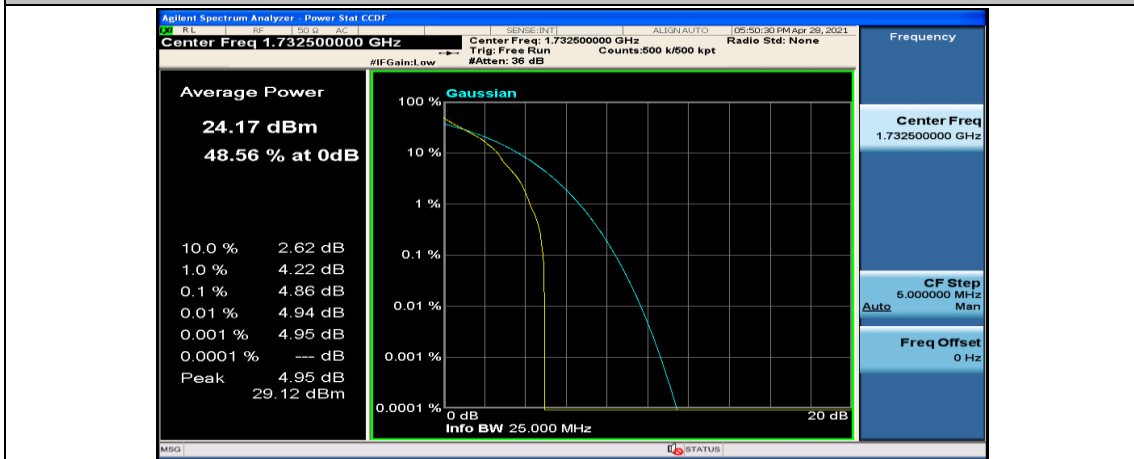

(Channel Bandwidth: 5 MHz)_MCH_QPSK_1RB#12