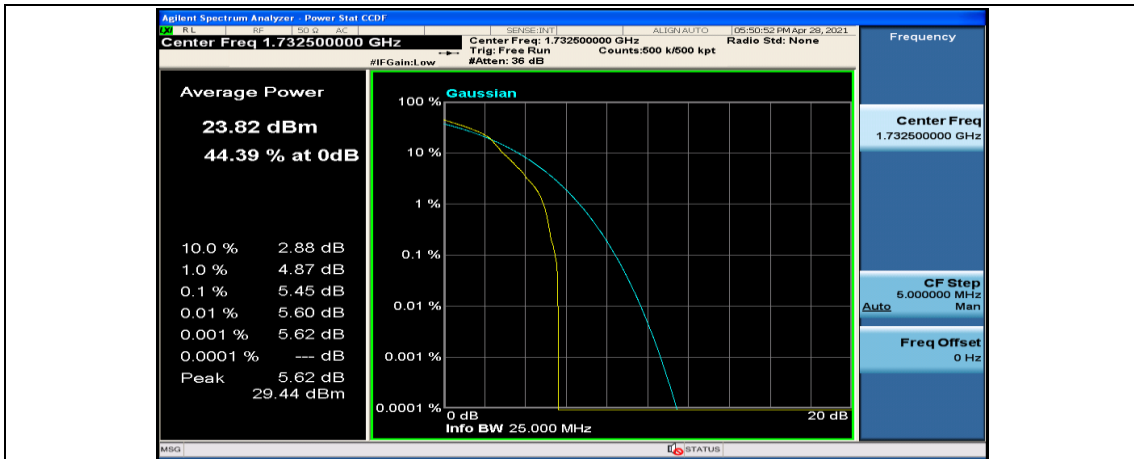

(Channel Bandwidth: 5 MHz)_MCH_16QAM_1RB#24