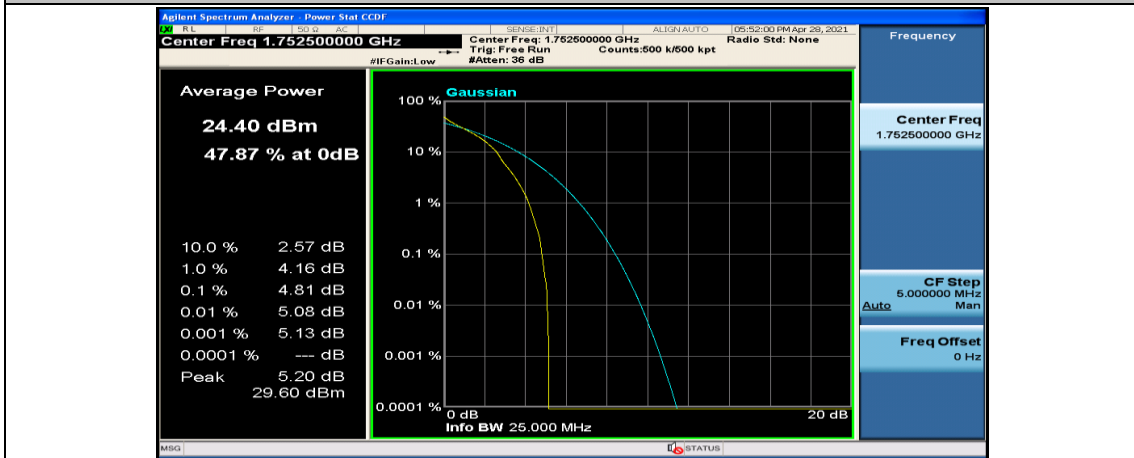

(Channel Bandwidth: 5 MHz)_MCH_QPSK_25RB#0

(Channel Bandwidth: 5 MHz)_HCH_QPSK_1RB#0

(Channel Bandwidth: 5 MHz)_HCH_QPSK_1RB#12

(Channel Bandwidth: 5 MHz)_HCH_QPSK_1RB#24

(Channel Bandwidth: 5 MHz)_HCH_QPSK_12RB#0