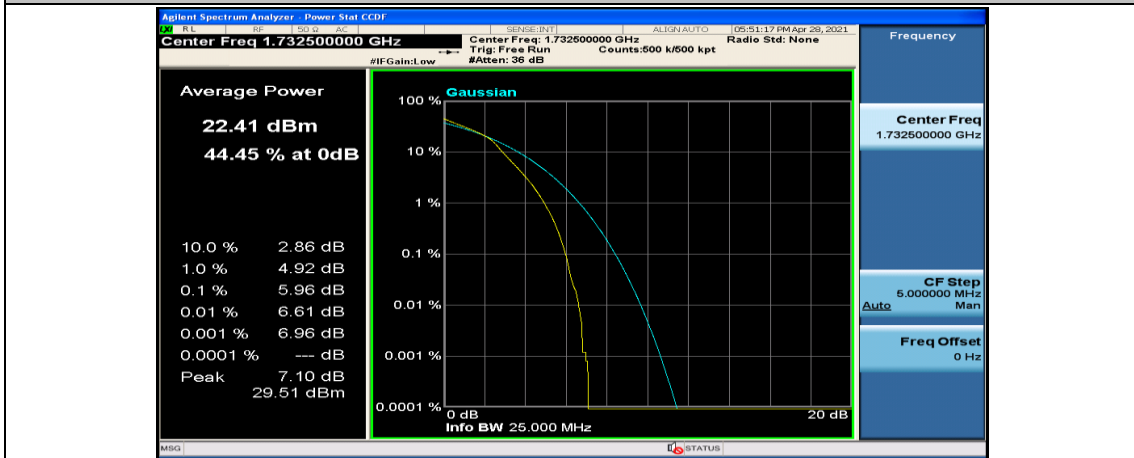

(Channel Bandwidth: 5 MHz)_MCH_16QAM_12RB#0