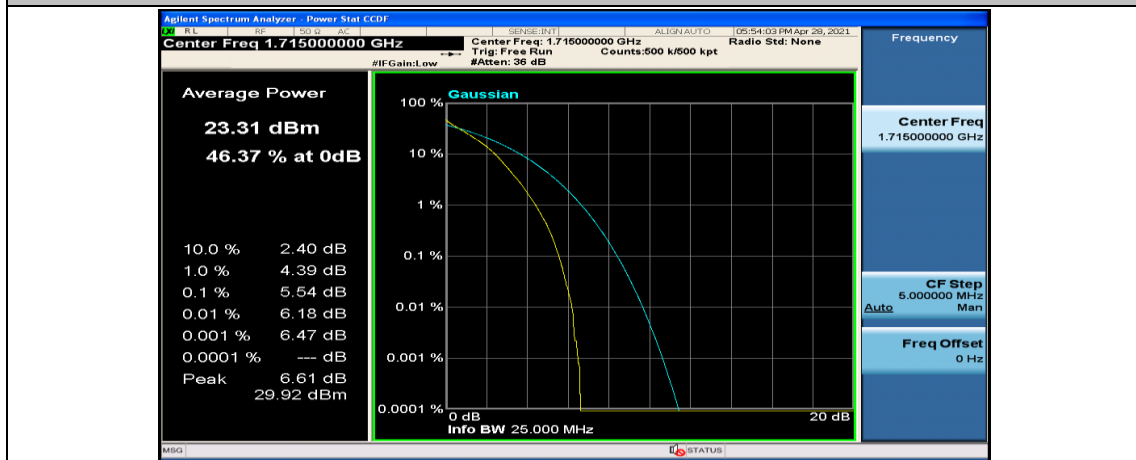

(Channel Bandwidth: 5 MHz)_HCH_16QAM_1RB#24

(Channel Bandwidth: 5 MHz)_HCH_16QAM_12RB#0

(Channel Bandwidth: 5 MHz)_HCH_16QAM_12RB#6

Channel Bandwidth: 10 MHz

Channel Bandwidth: 10 MHz_MCH_QPSK_50RB#0

Channel Bandwidth: 10 MHz_HCH_QPSK_1RB#0