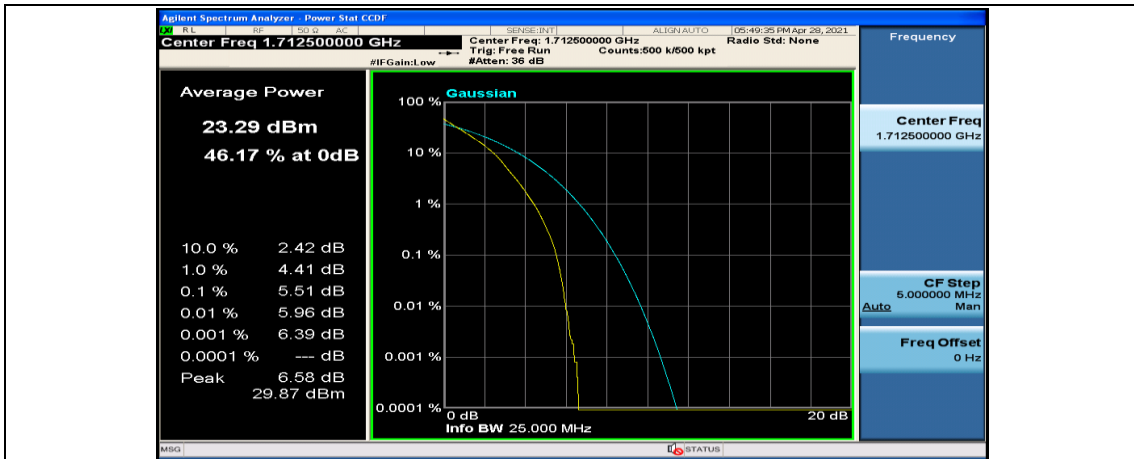

(Channel Bandwidth: 3 MHz)_HCH_16QAM_1RB#7

(Channel Bandwidth: 3 MHz)_HCH_16QAM_1RB#14

(Channel Bandwidth: 3 MHz)_HCH_16QAM_8RB#0

(Channel Bandwidth: 3 MHz)_HCH_16QAM_8RB#4

(Channel Bandwidth: 3 MHz)_HCH_16QAM_8RB#7

(Channel Bandwidth: 3 MHz)_HCH_16QAM_15RB#0

Channel Bandwidth: 5 MHz

(Channel Bandwidth: 5 MHz)_LCH_QPSK_12RB#6

(Channel Bandwidth: 5 MHz)_LCH_QPSK_12RB#13

(Channel Bandwidth: 5 MHz)_LCH_QPSK_25RB#0

(Channel Bandwidth: 5 MHz)_MCH_QPSK_1RB#0