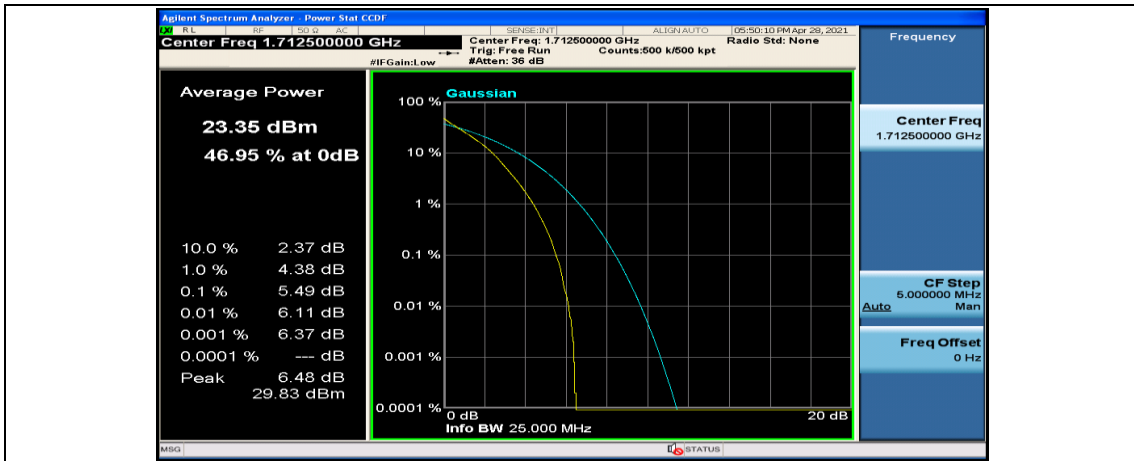

(Channel Bandwidth: 3 MHz)_HCH_16QAM_15RB#0

Channel Bandwidth: 5 MHz

(Channel Bandwidth: 5 MHz)_LCH_QPSK_12RB#6

(Channel Bandwidth: 5 MHz)_LCH_QPSK_12RB#13

(Channel Bandwidth: 5 MHz)_LCH_QPSK_25RB#0

(Channel Bandwidth: 5 MHz)_MCH_QPSK_1RB#0