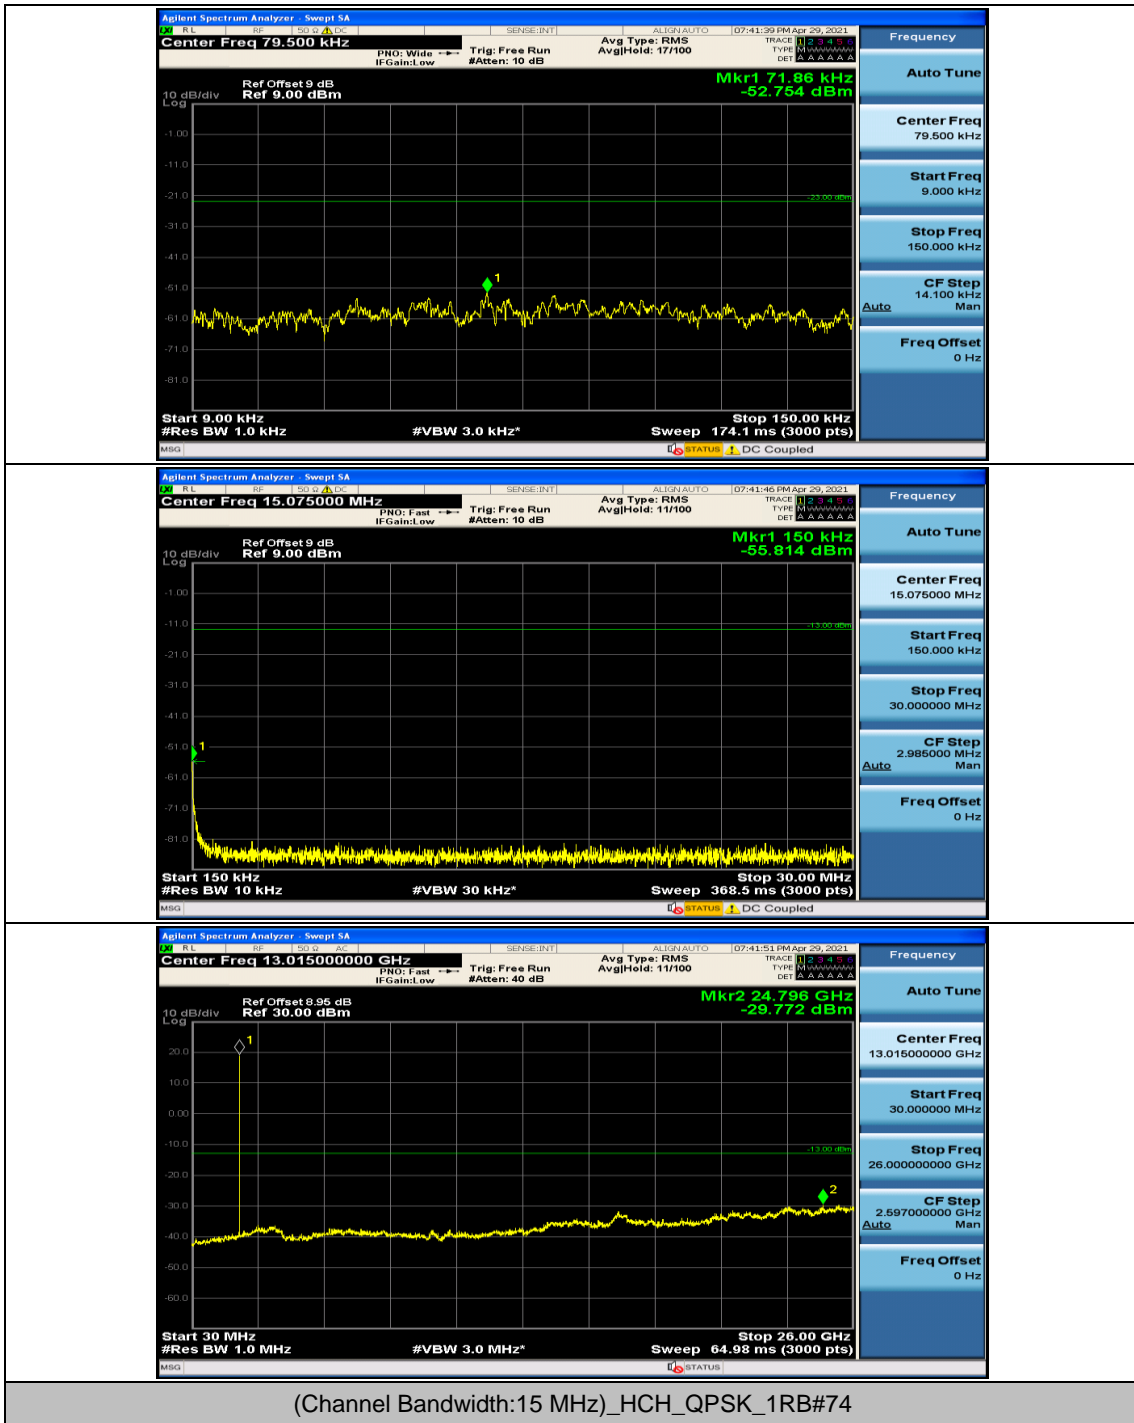

Channel Bandwidth: 15 MHz

Channel Bandwidth: 20 MHz