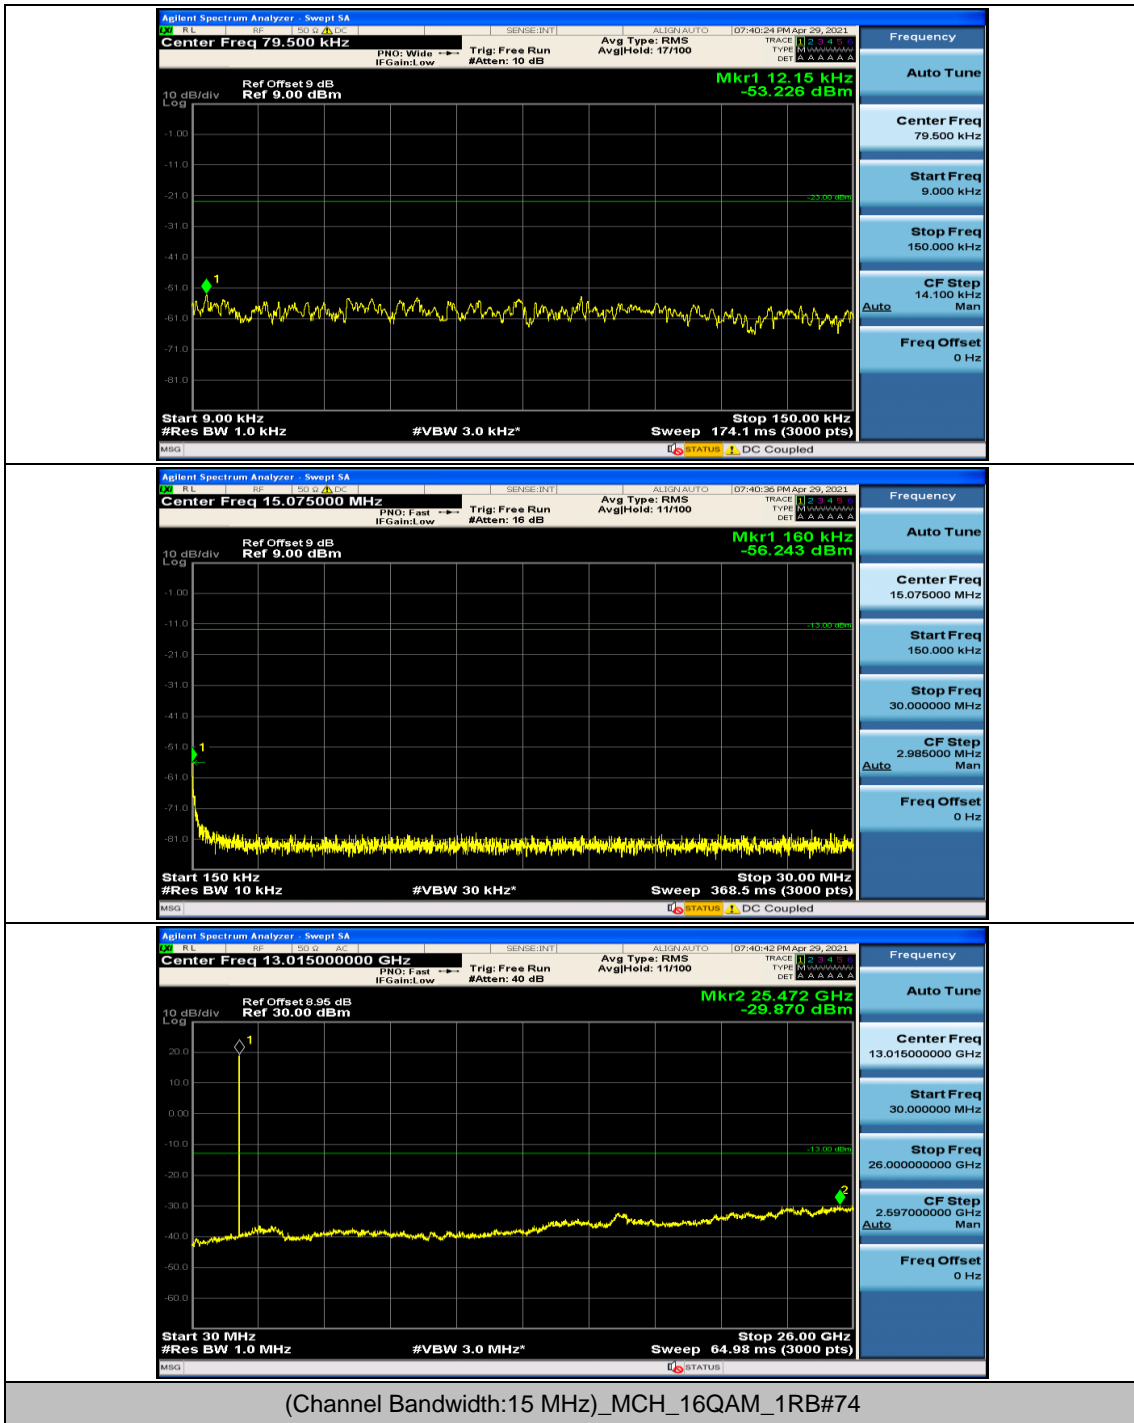

Channel Bandwidth: 15 MHz

Channel Bandwidth: 20 MHz