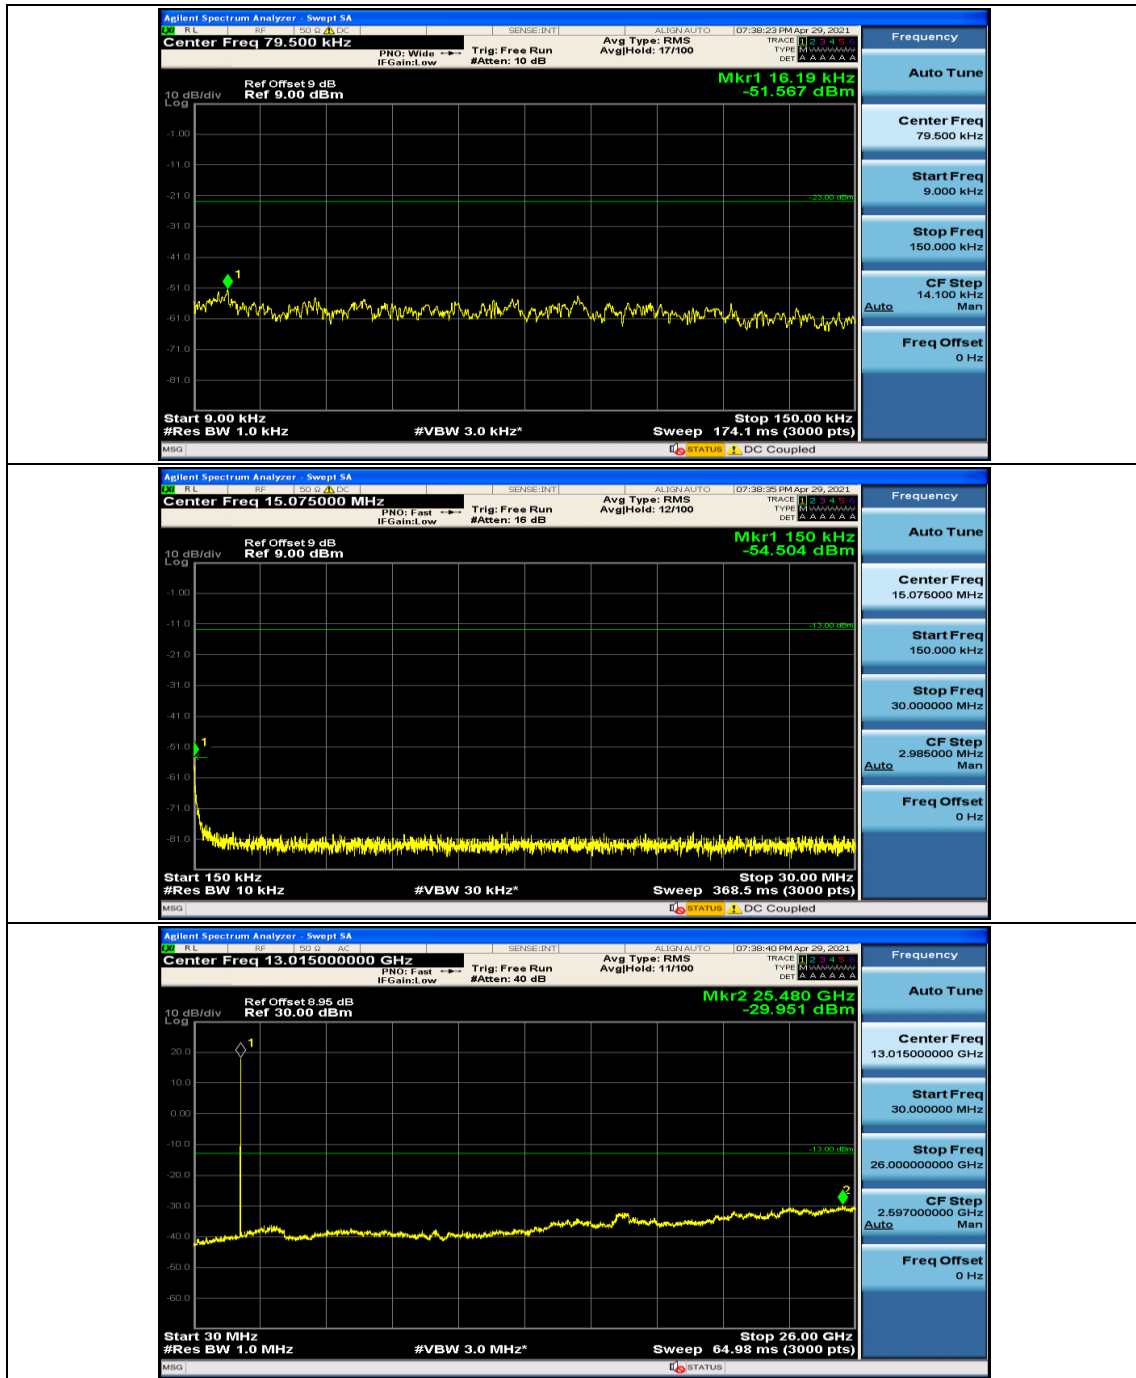

Channel Bandwidth: 15 MHz

Channel Bandwidth: 20 MHz