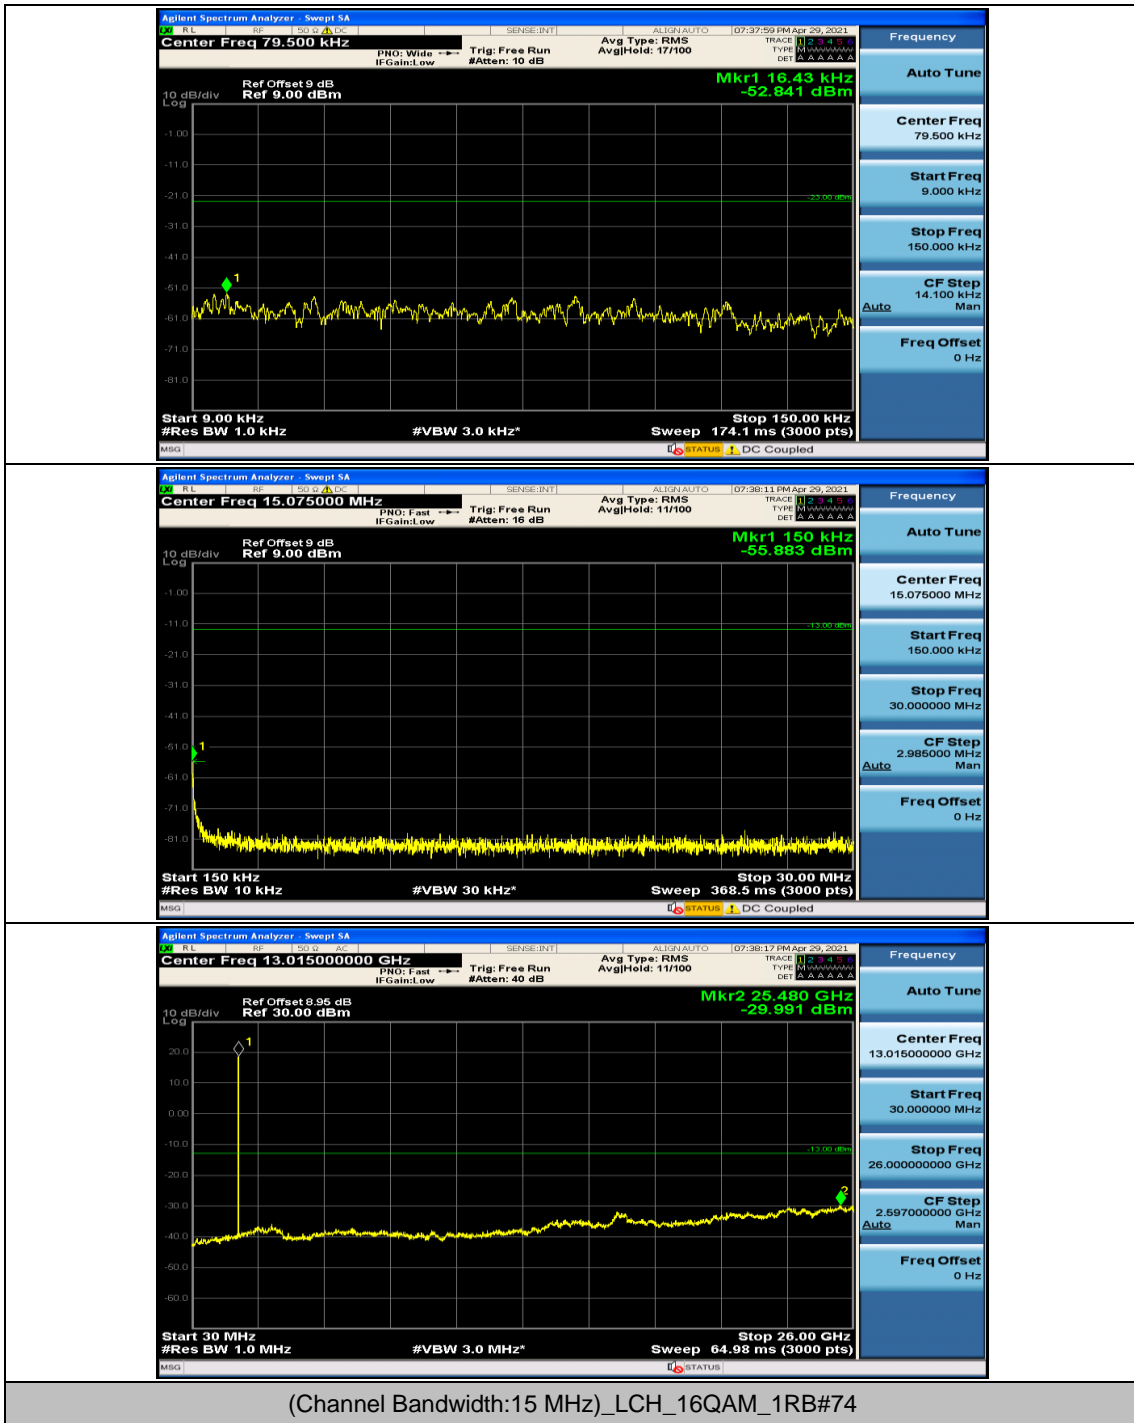

Channel Bandwidth: 15 MHz

Channel Bandwidth: 20 MHz