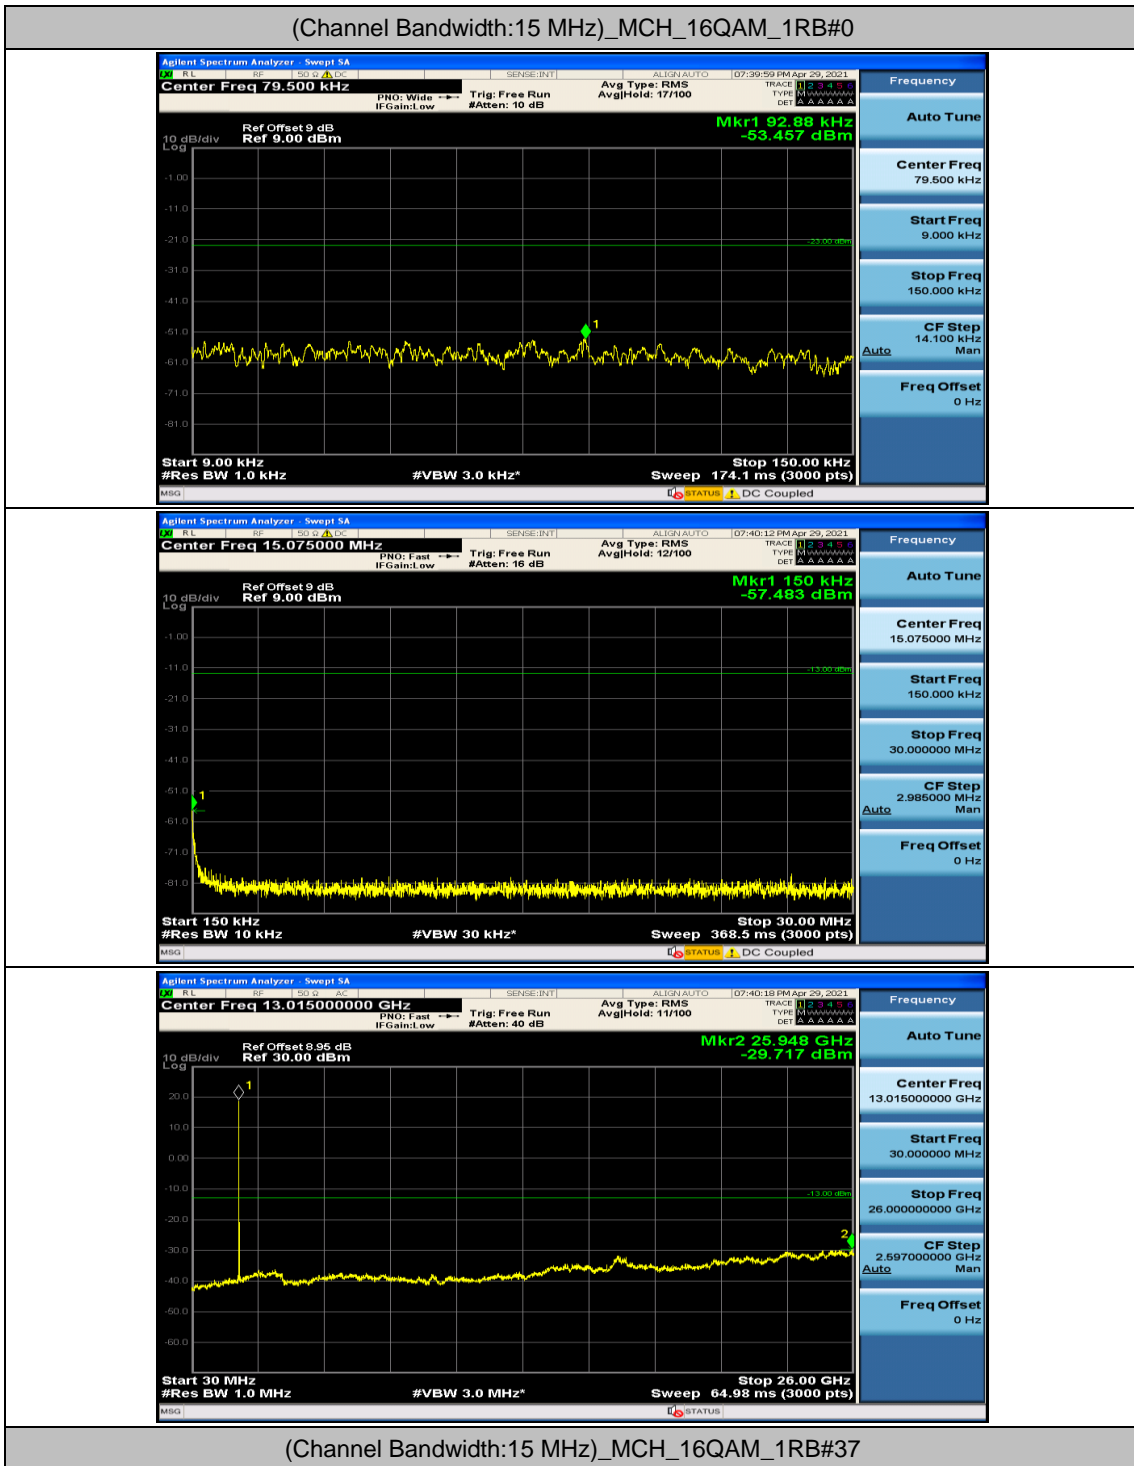

Channel Bandwidth: 15 MHz

Channel Bandwidth: 20 MHz