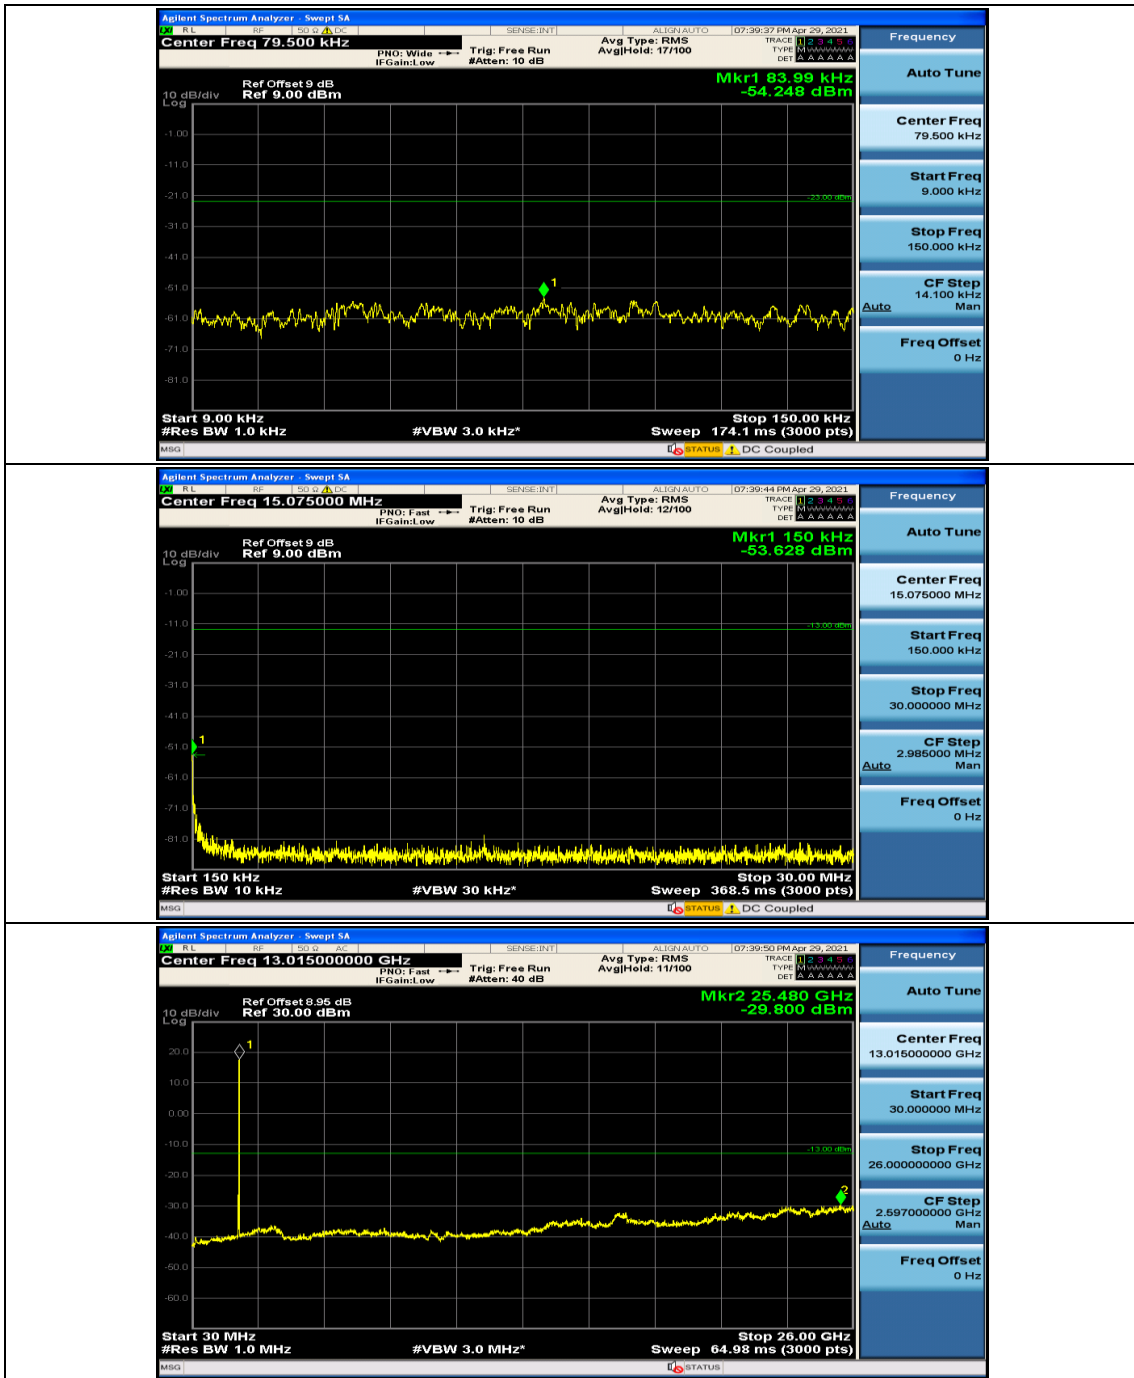

Channel Bandwidth: 15 MHz

Channel Bandwidth: 20 MHz