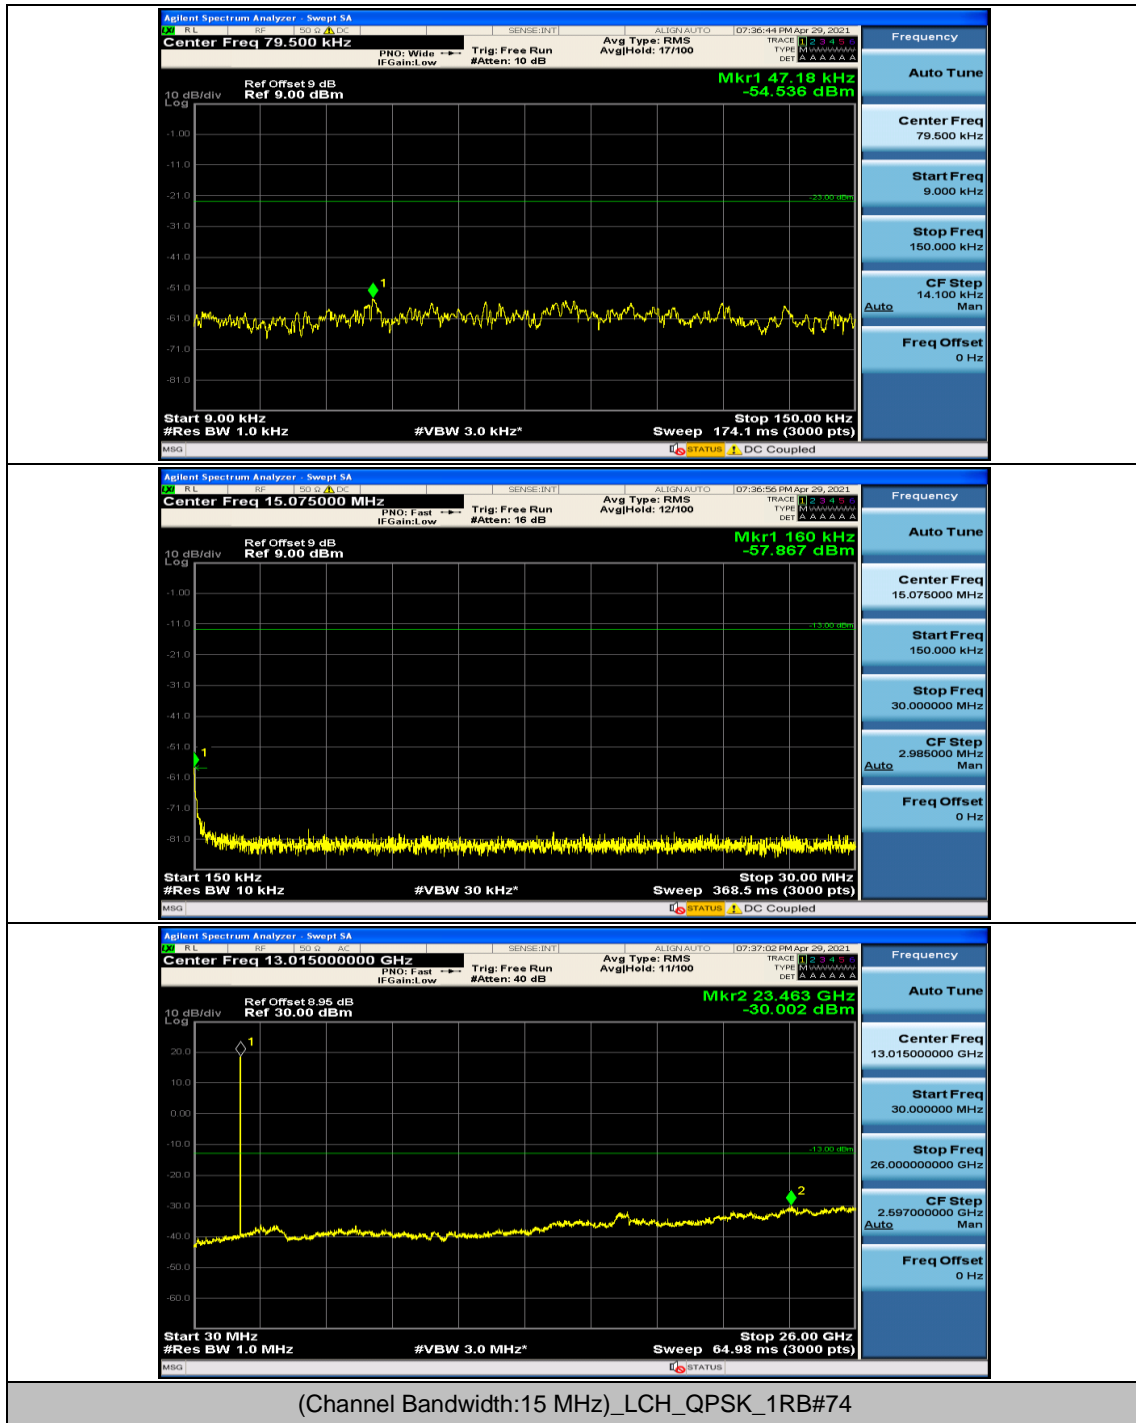

Channel Bandwidth: 15 MHz

Channel Bandwidth: 20 MHz