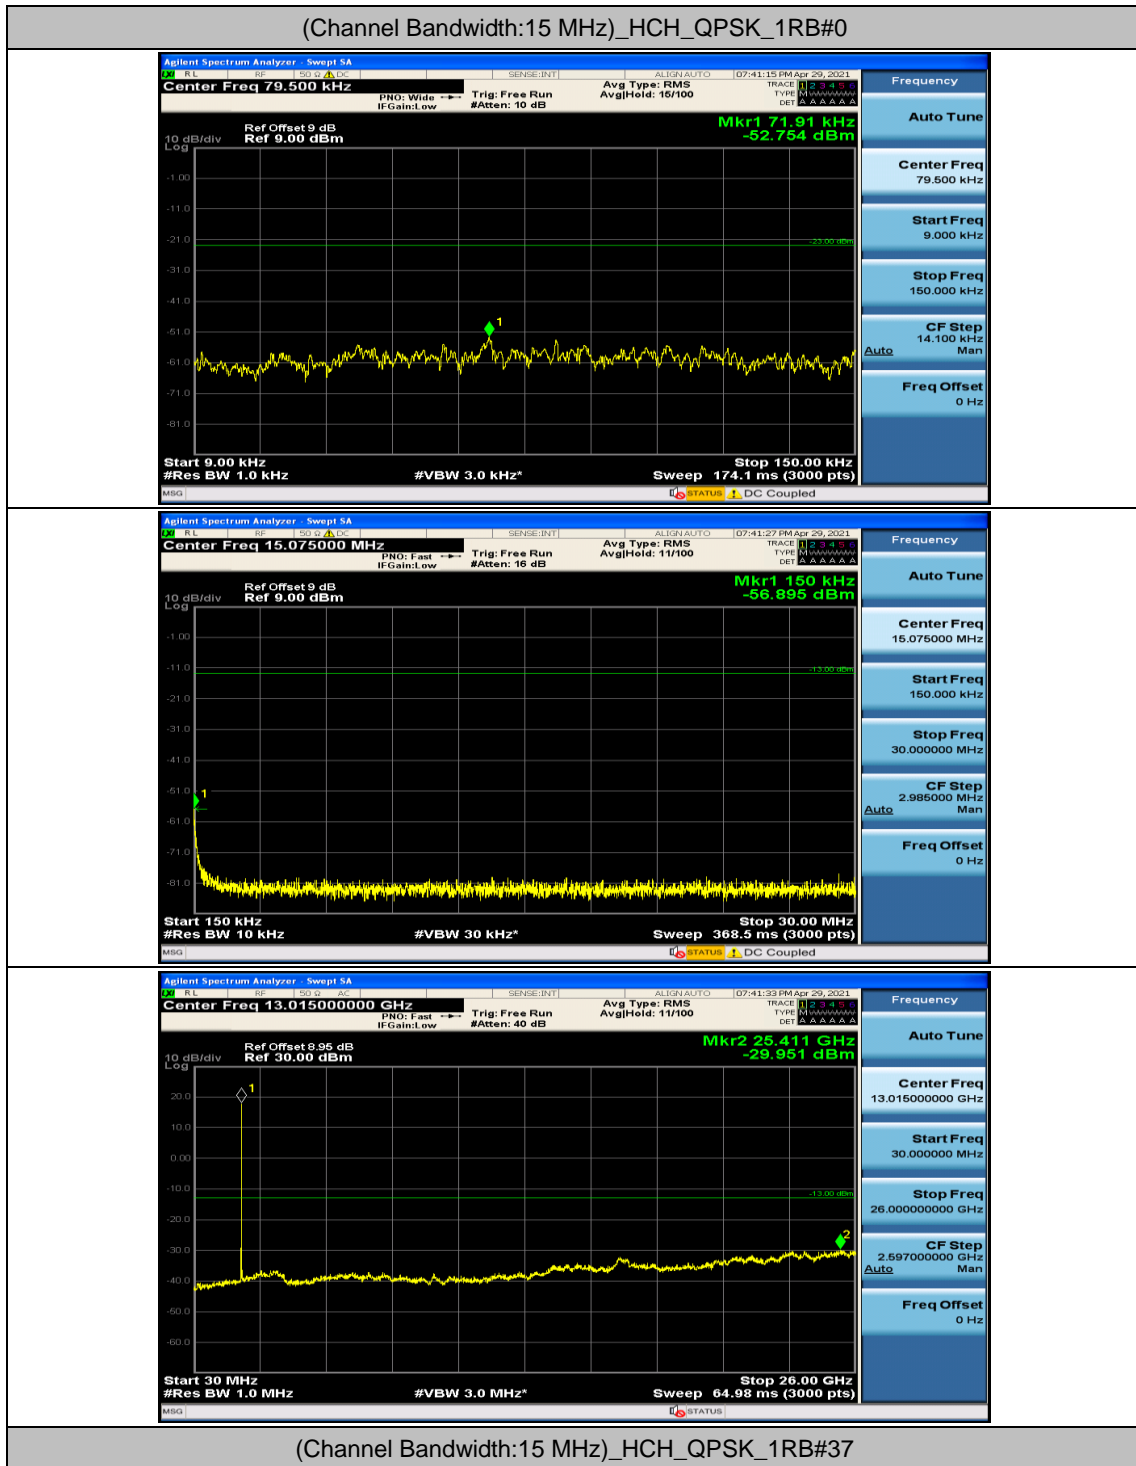

Channel Bandwidth: 15 MHz

Channel Bandwidth: 20 MHz