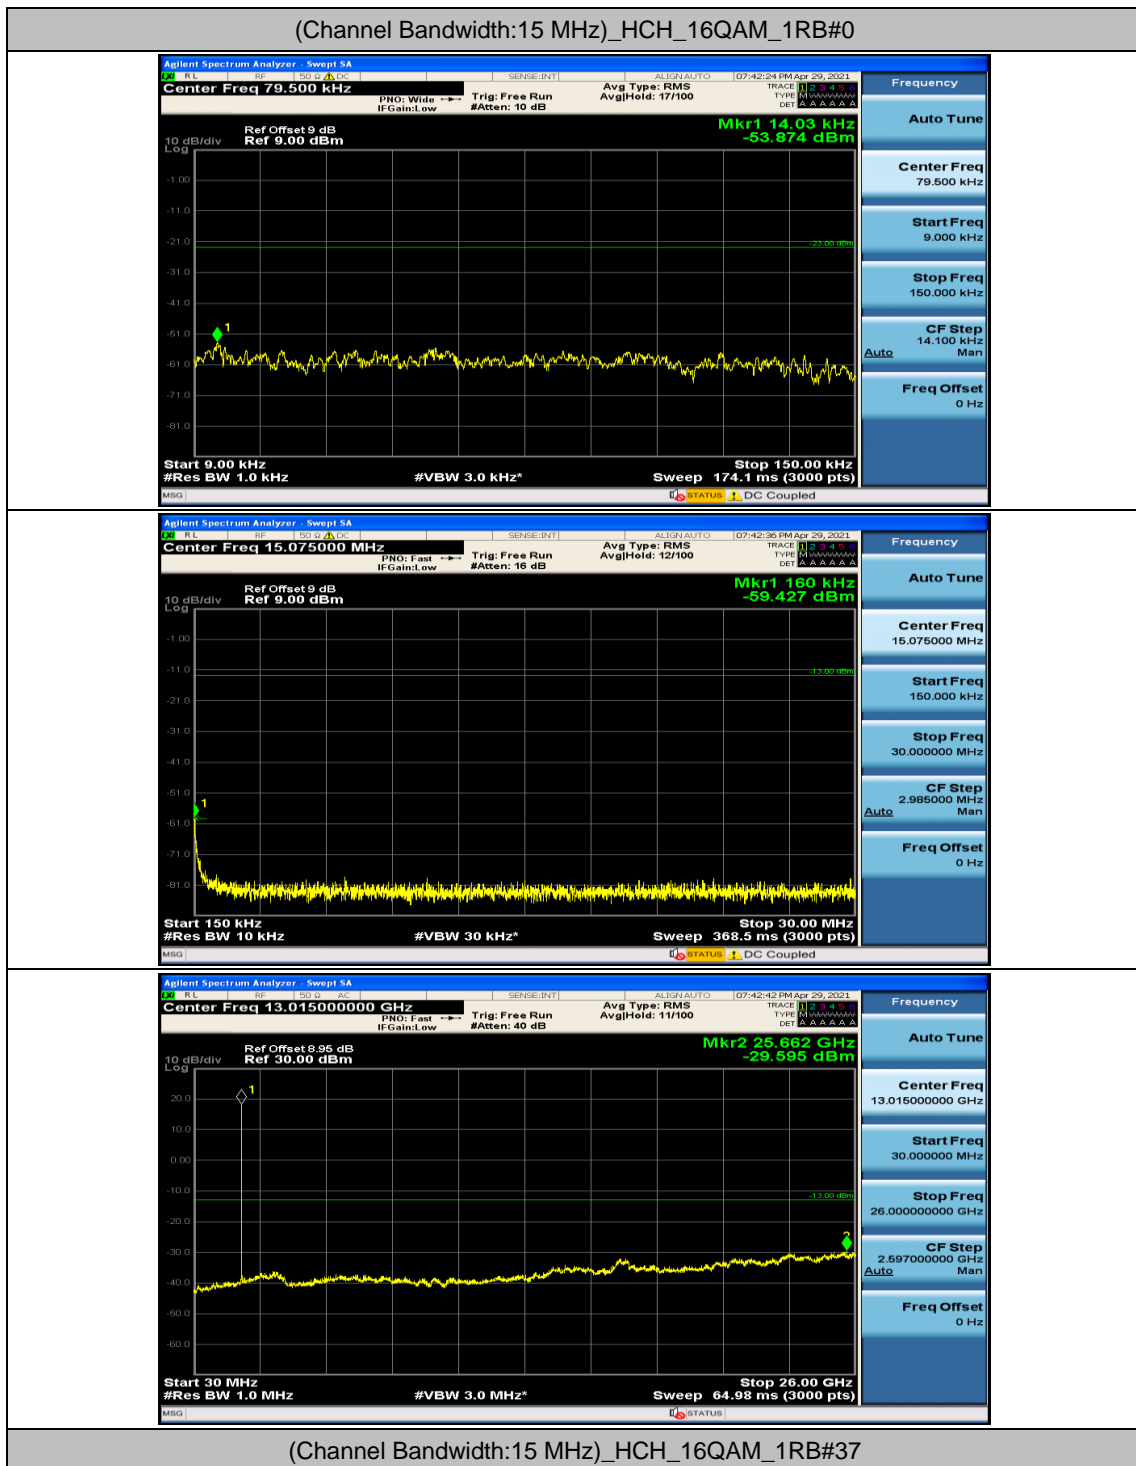

Channel Bandwidth: 15 MHz

Channel Bandwidth: 20 MHz