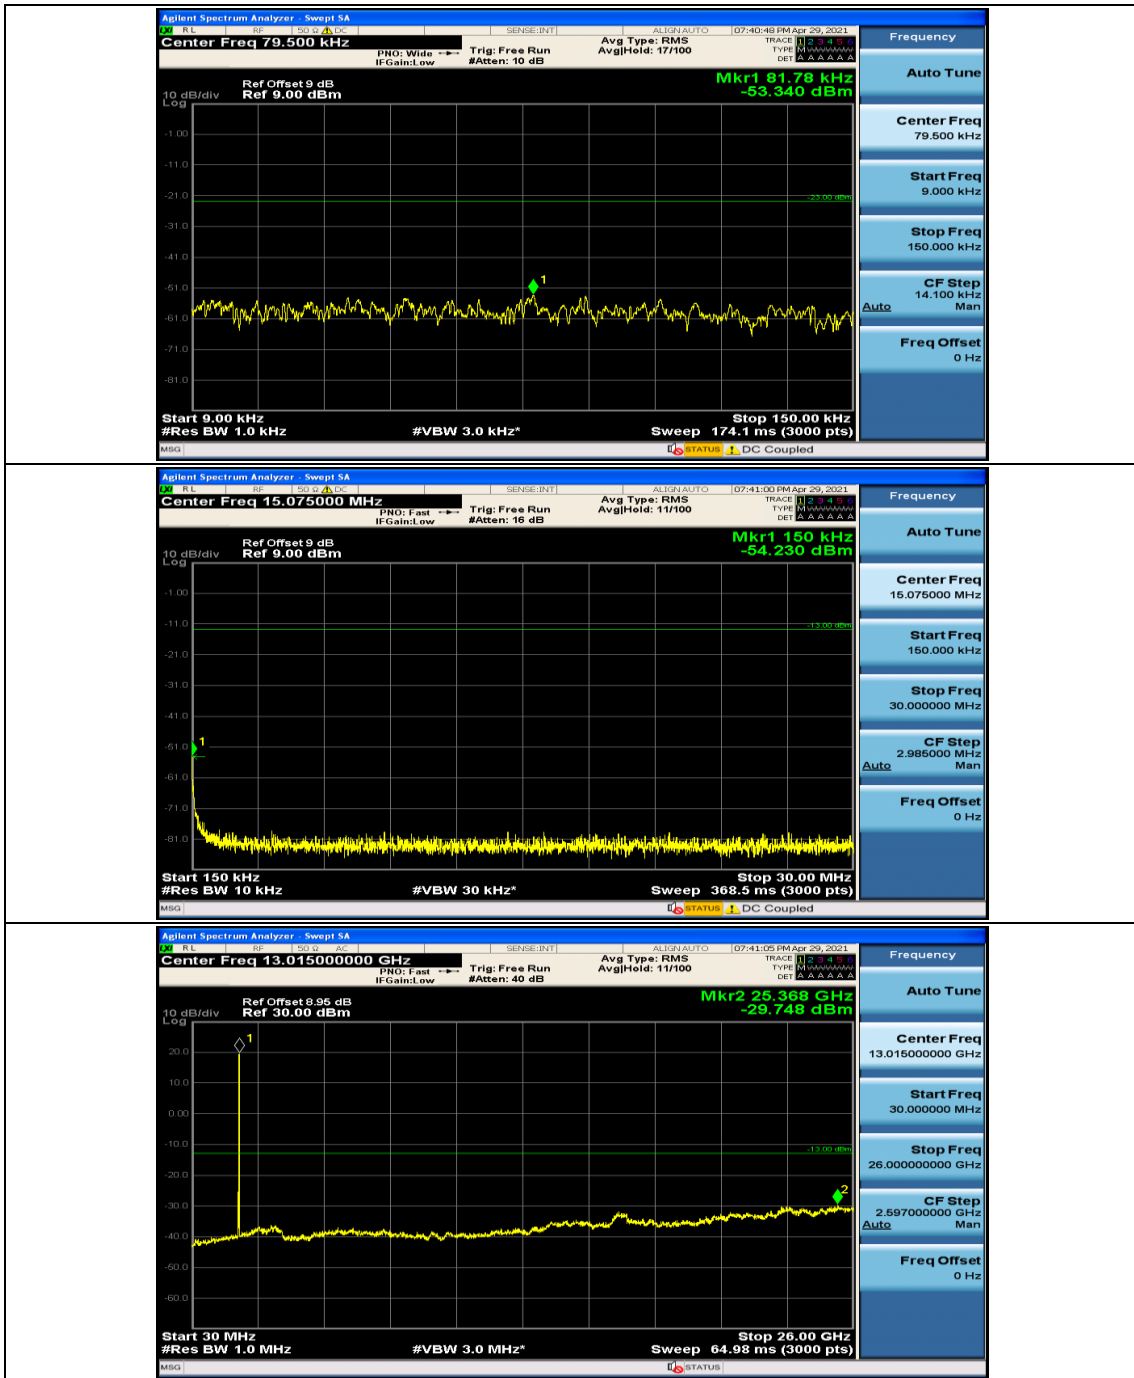

Channel Bandwidth: 15 MHz

Channel Bandwidth: 20 MHz