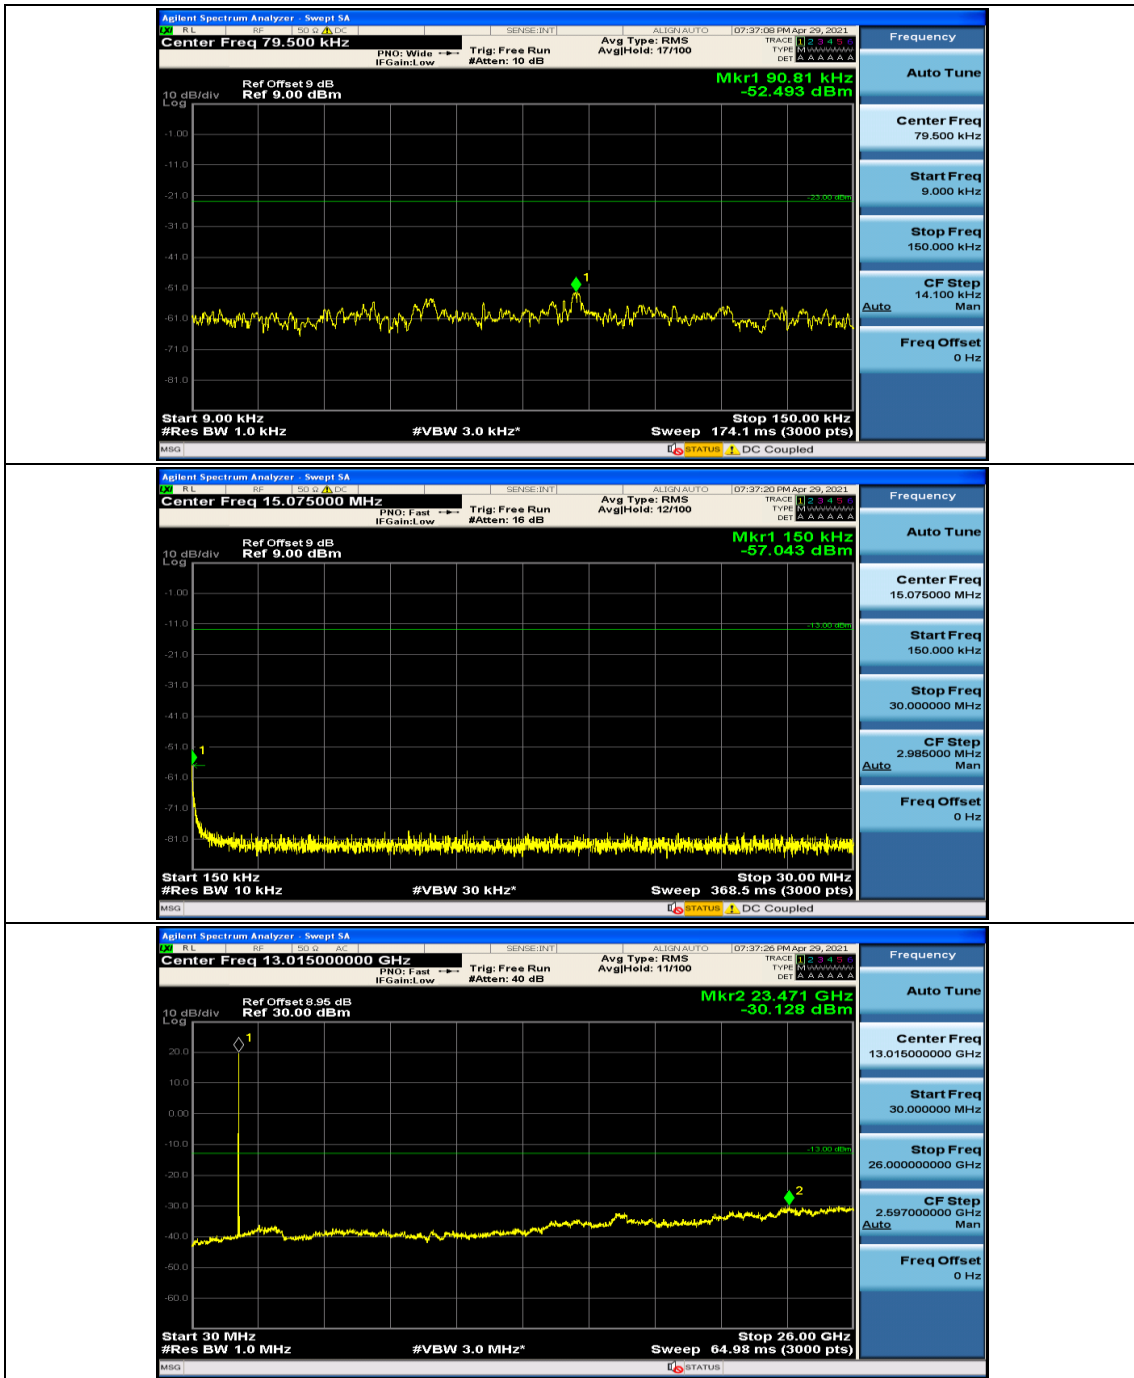

Channel Bandwidth: 15 MHz

Channel Bandwidth: 20 MHz