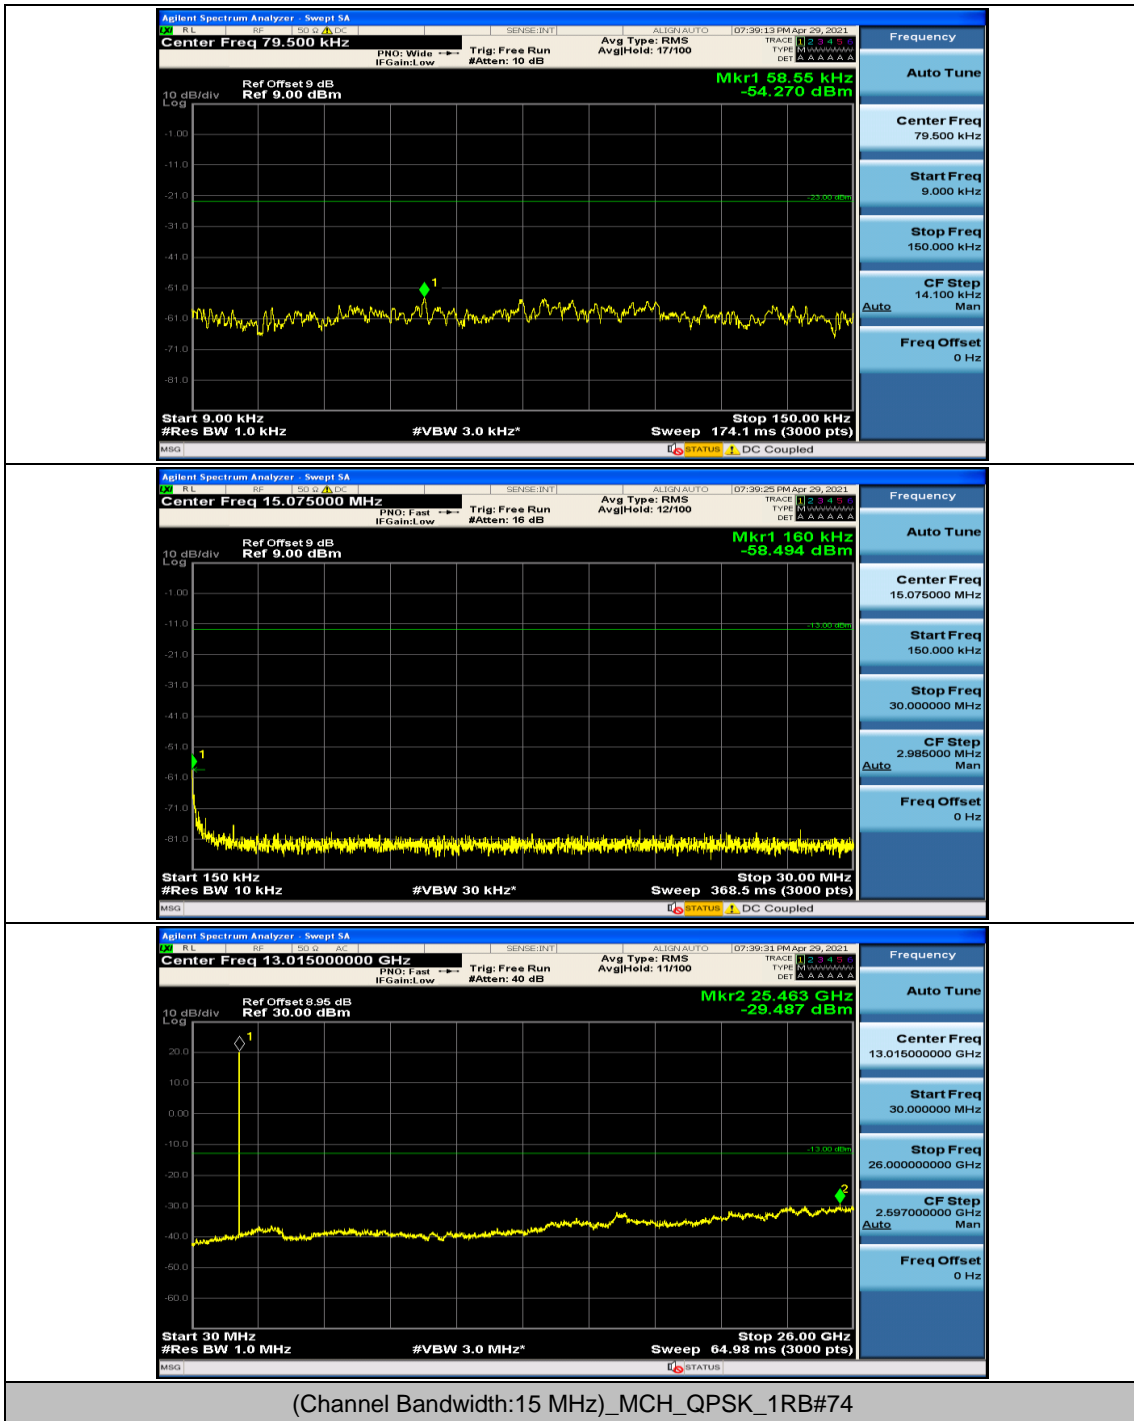

Channel Bandwidth: 15 MHz

Channel Bandwidth: 20 MHz