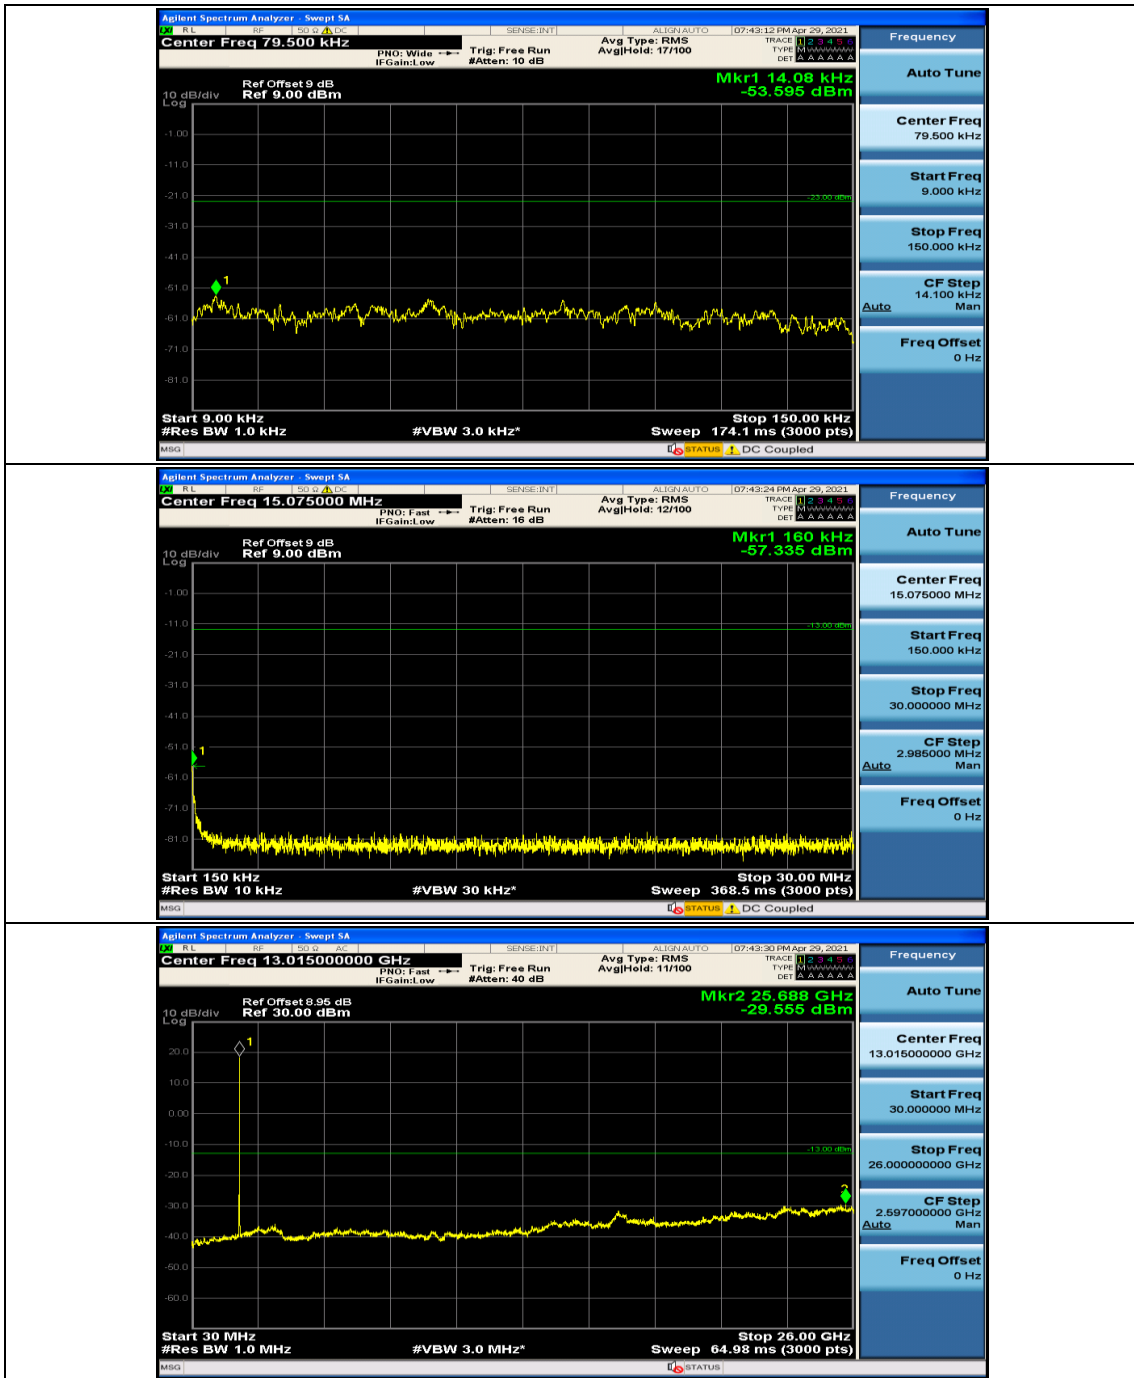

Channel Bandwidth: 15 MHz

Channel Bandwidth: 20 MHz