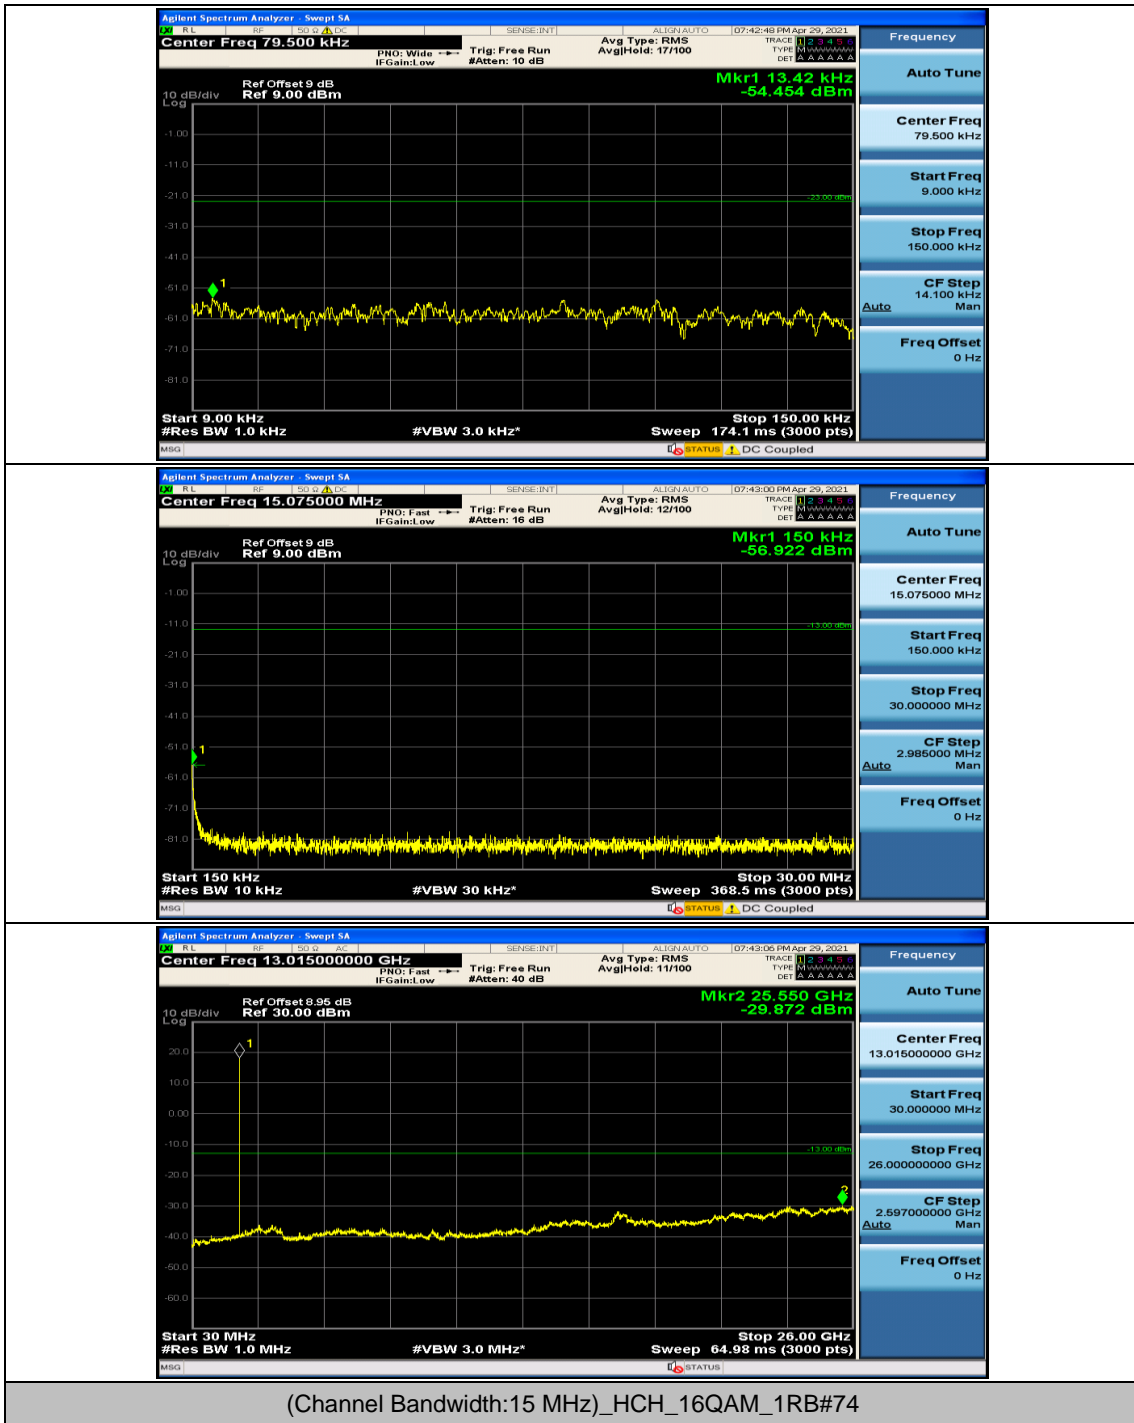

Channel Bandwidth: 15 MHz

Channel Bandwidth: 20 MHz