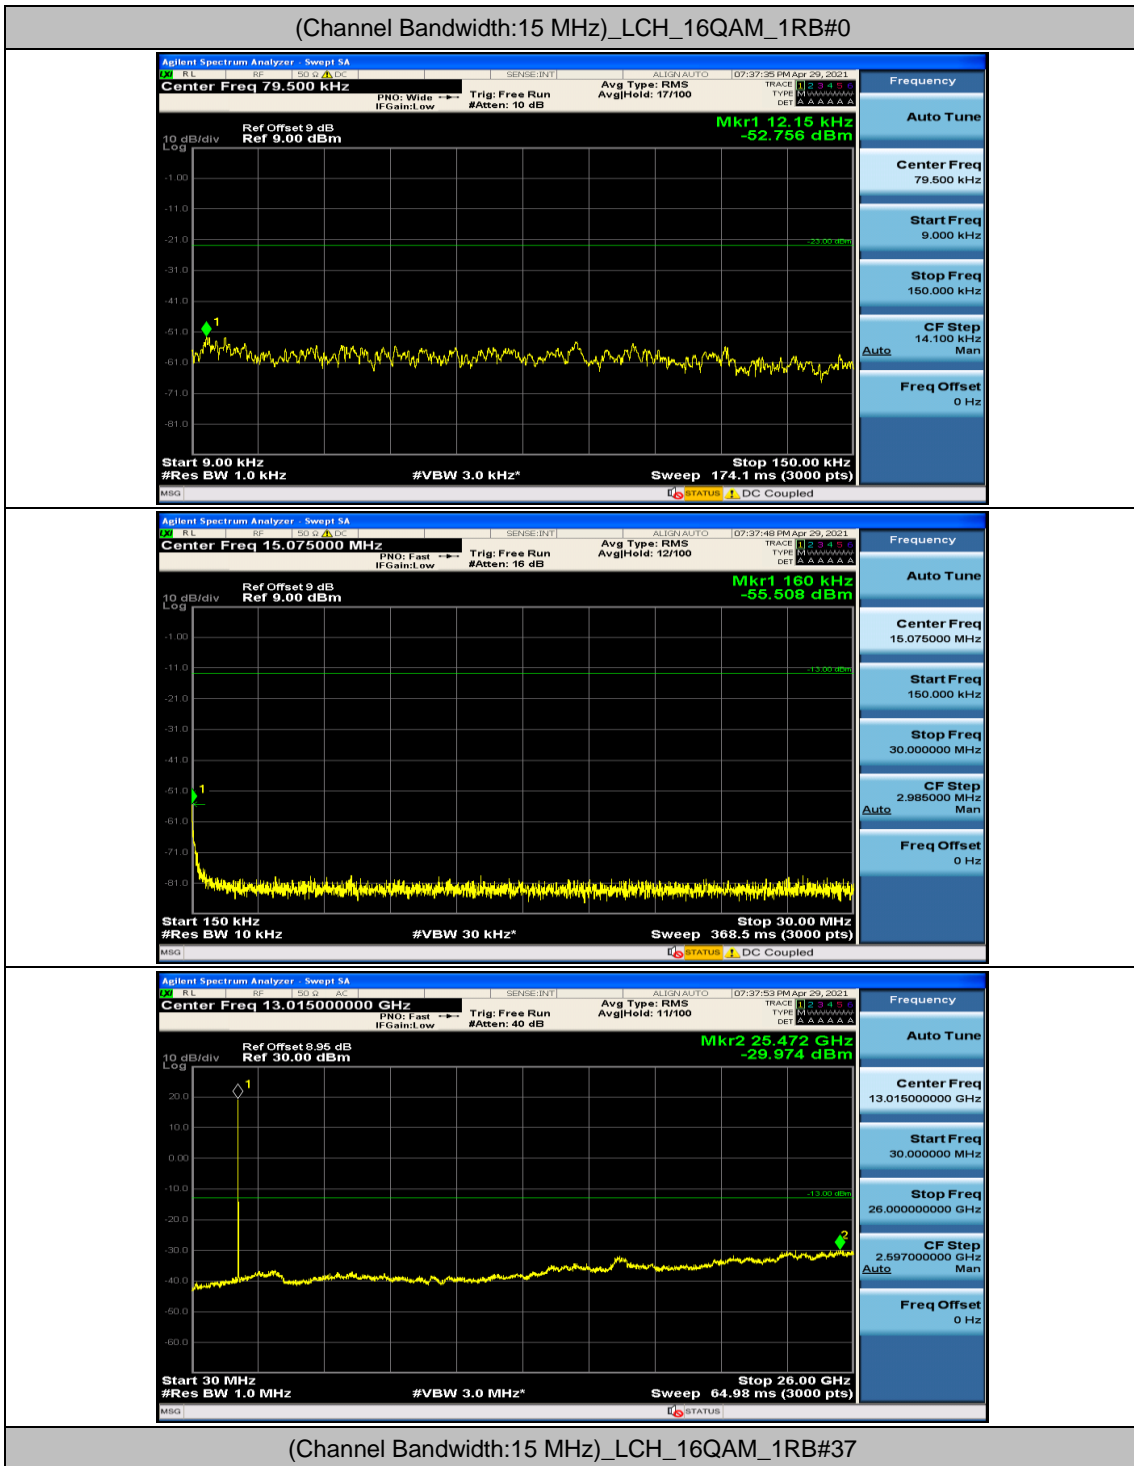

Channel Bandwidth: 15 MHz

Channel Bandwidth: 20 MHz