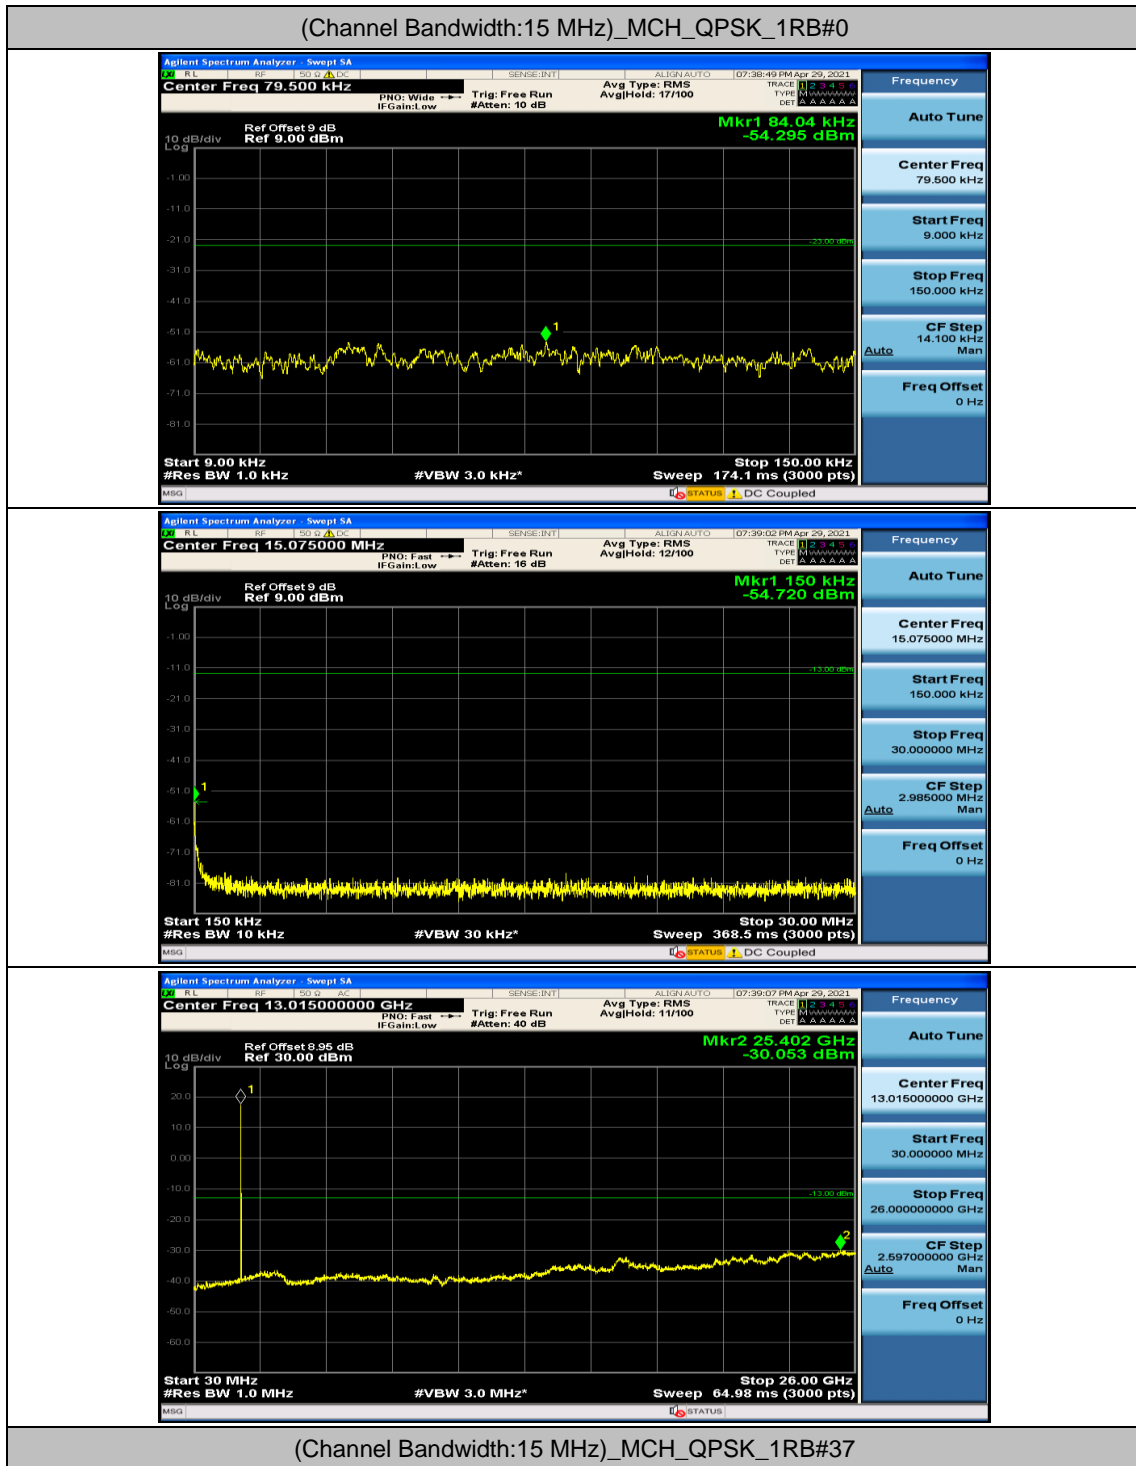

Channel Bandwidth: 15 MHz

Channel Bandwidth: 20 MHz