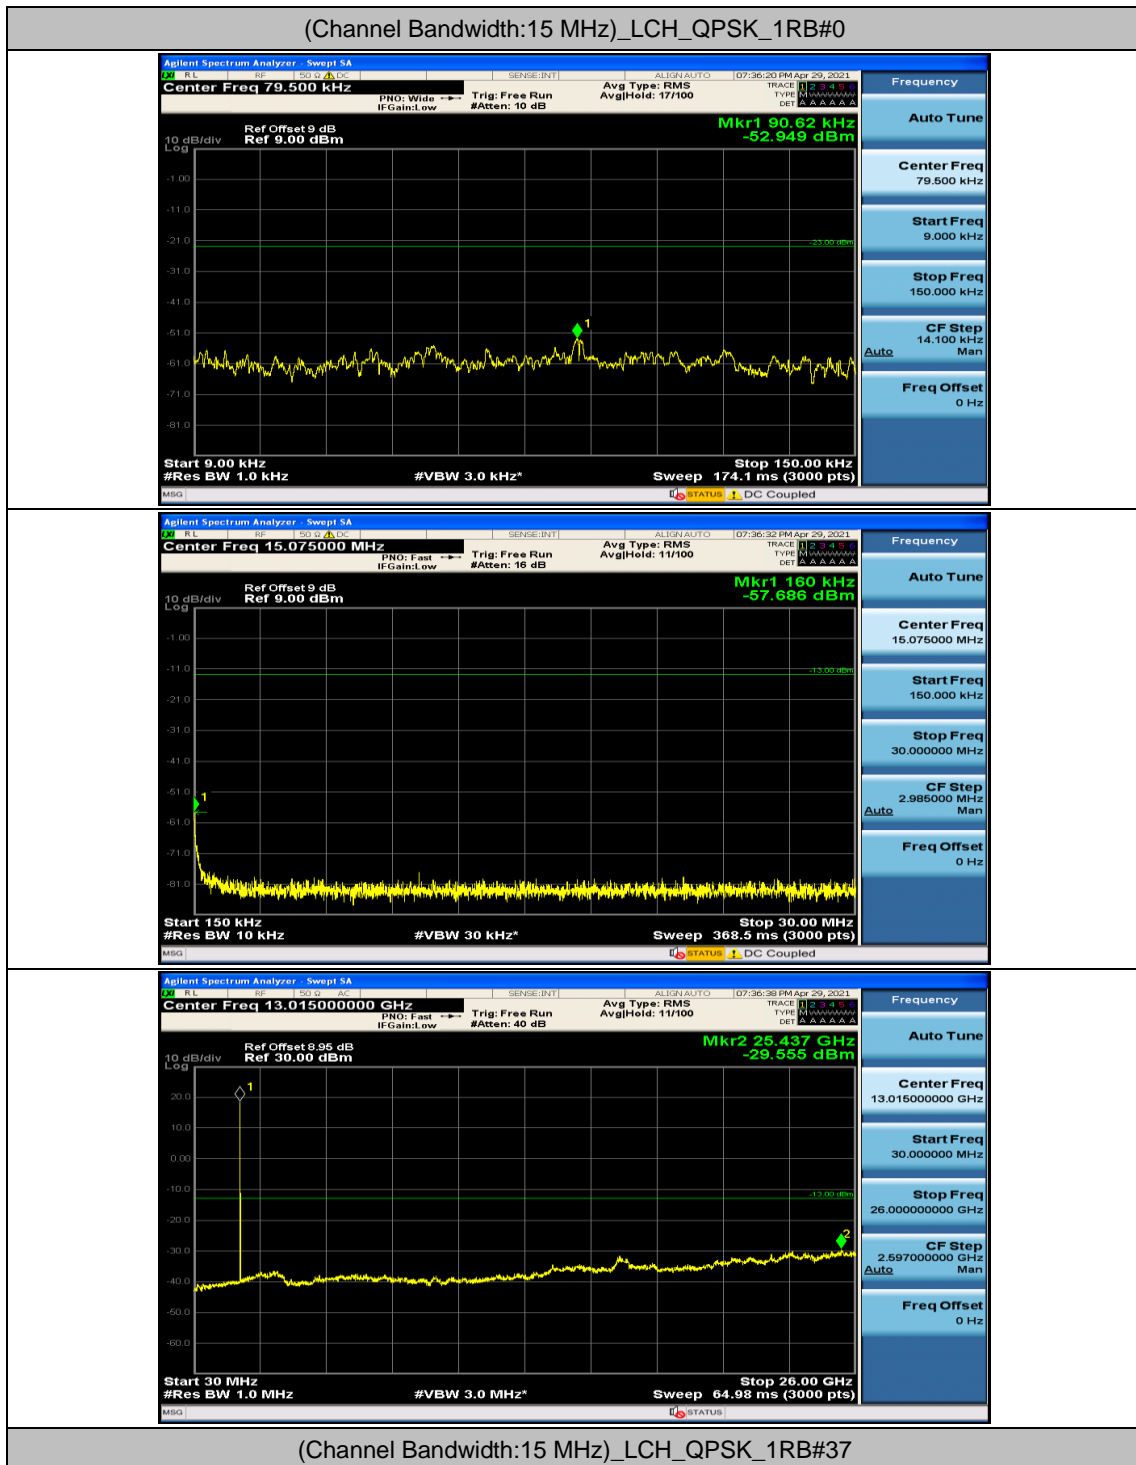

Channel Bandwidth: 15 MHz

Channel Bandwidth: 20 MHz