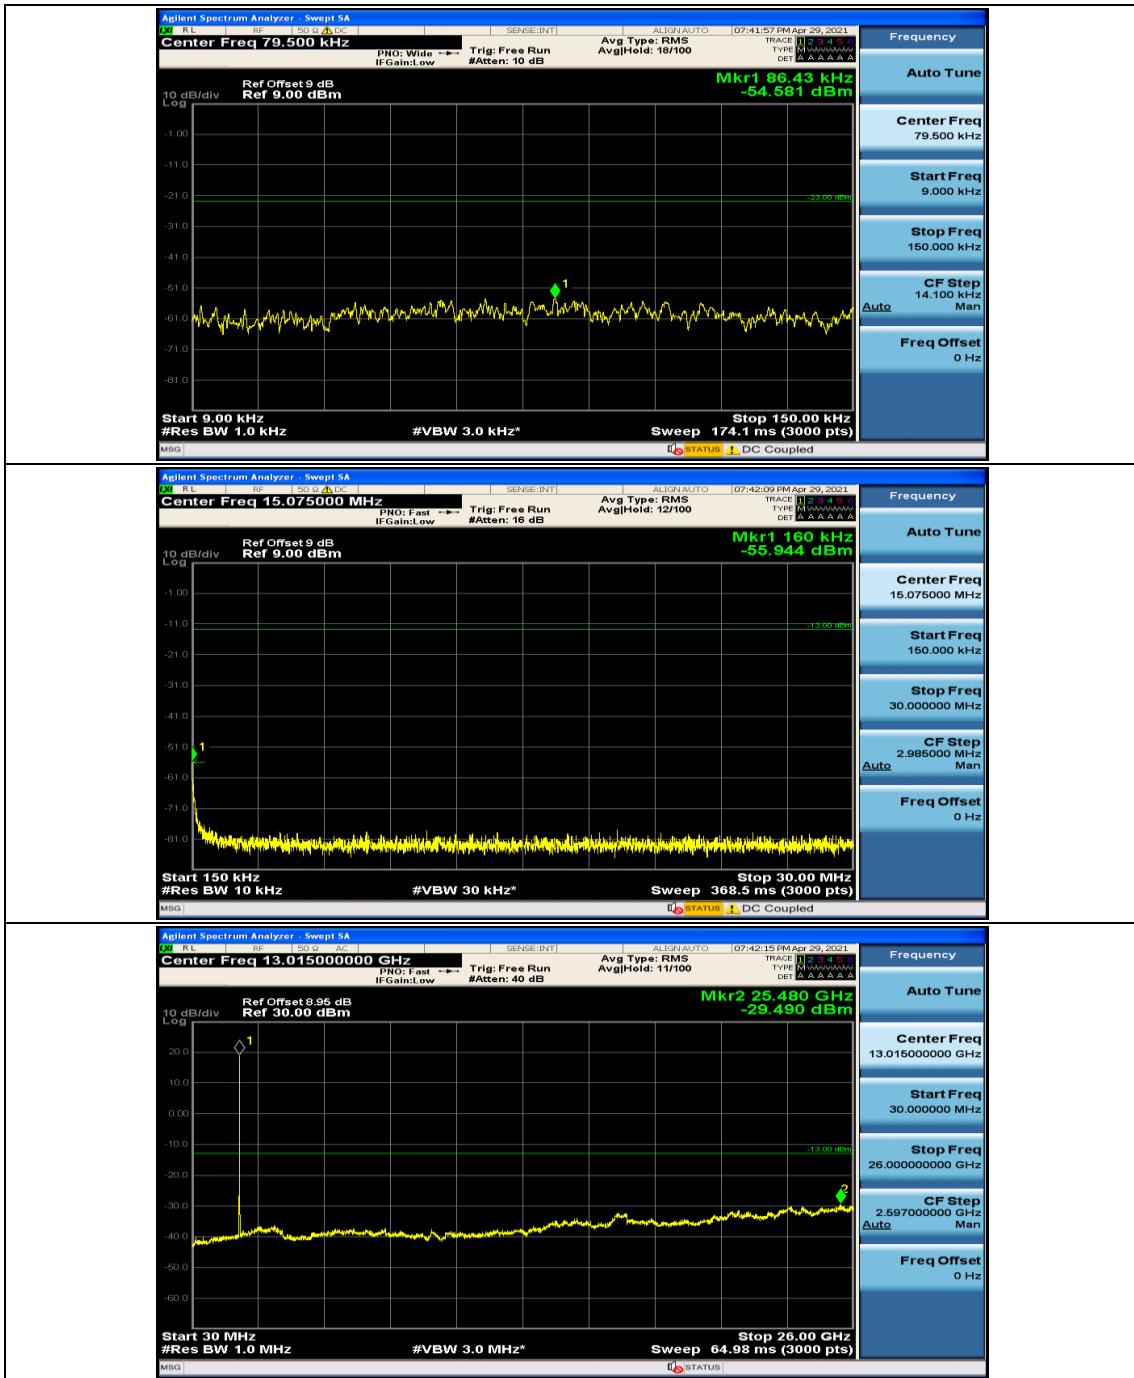

Channel Bandwidth: 15 MHz

Channel Bandwidth: 20 MHz