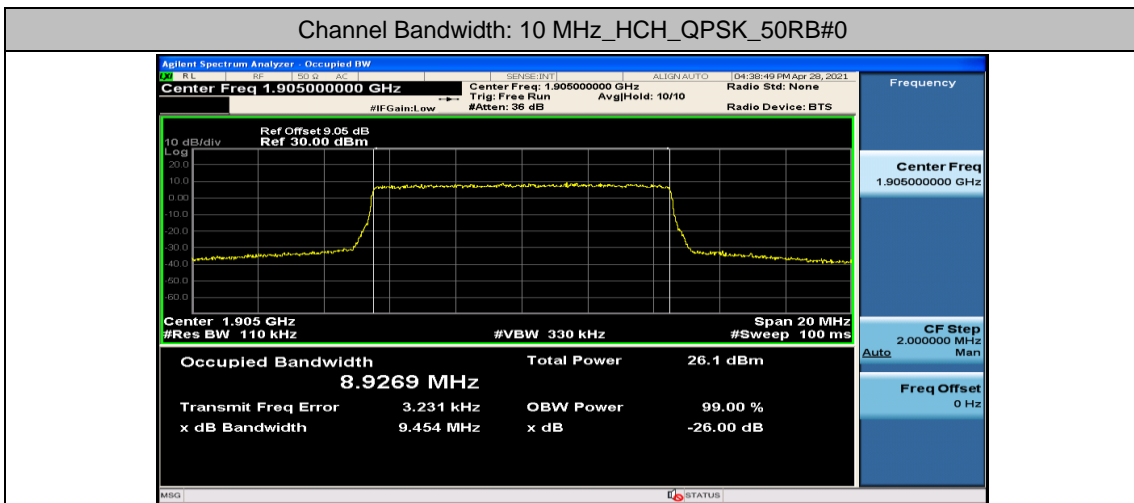

Channel Bandwidth: 5 MHz

(Channel Bandwidth: 5 MHz)_LCH_16QAM_25RB#0

(Channel Bandwidth: 5 MHz)_MCH_16QAM_25RB#0

(Channel Bandwidth: 5 MHz)_HCH_16QAM_25RB#0

Channel Bandwidth: 10 MHz

Channel Bandwidth: 15 MHz