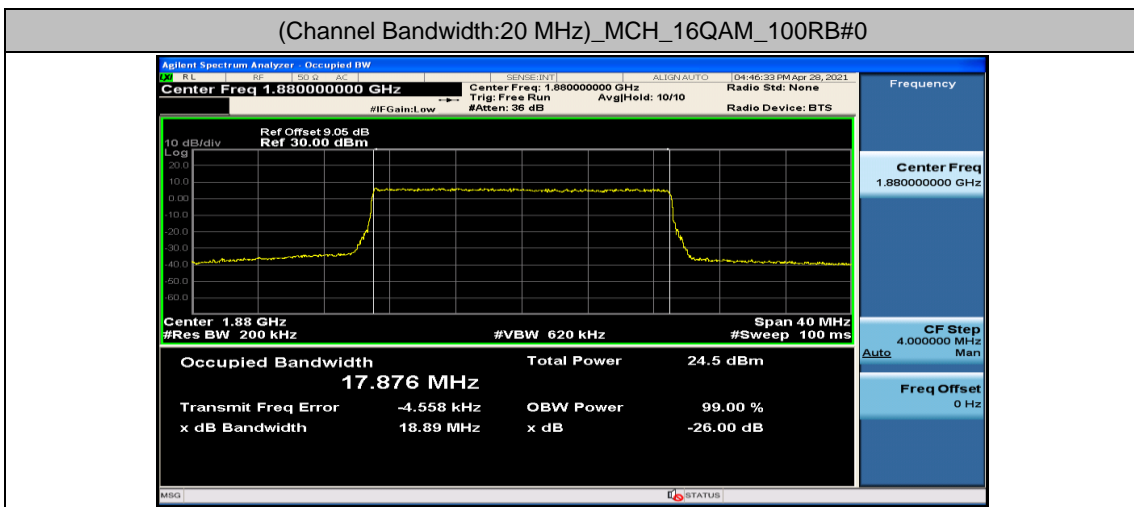

(Channel Bandwidth:15 MHz)_LCH_16QAM_75RB#0

(Channel Bandwidth:15 MHz)_MCH_16QAM_75RB#0

(Channel Bandwidth:15 MHz)_HCH_16QAM_75RB#0

Channel Bandwidth: 20 MHz

Appendix D: Band Edge

Test Graphs

Channel Bandwidth: 1.4 MHz

(Channel Bandwidth: 1.4 MHz)_LCH_QPSK_3RB#0

(Channel Bandwidth: 1.4 MHz)_LCH_QPSK_3RB#2

(Channel Bandwidth: 1.4 MHz)_LCH_QPSK_3RB#3

(Channel Bandwidth: 1.4 MHz)_LCH_QPSK_6RB#0

(Channel Bandwidth: 1.4 MHz)_HCH_QPSK_1RB#0