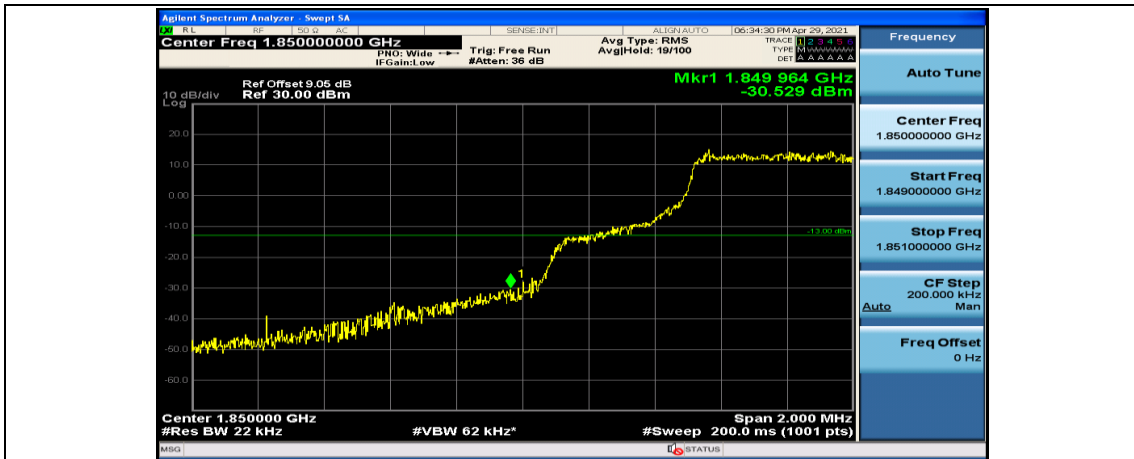

(Channel Bandwidth: 1.4 MHz)_LCH_16QAM_3RB#2