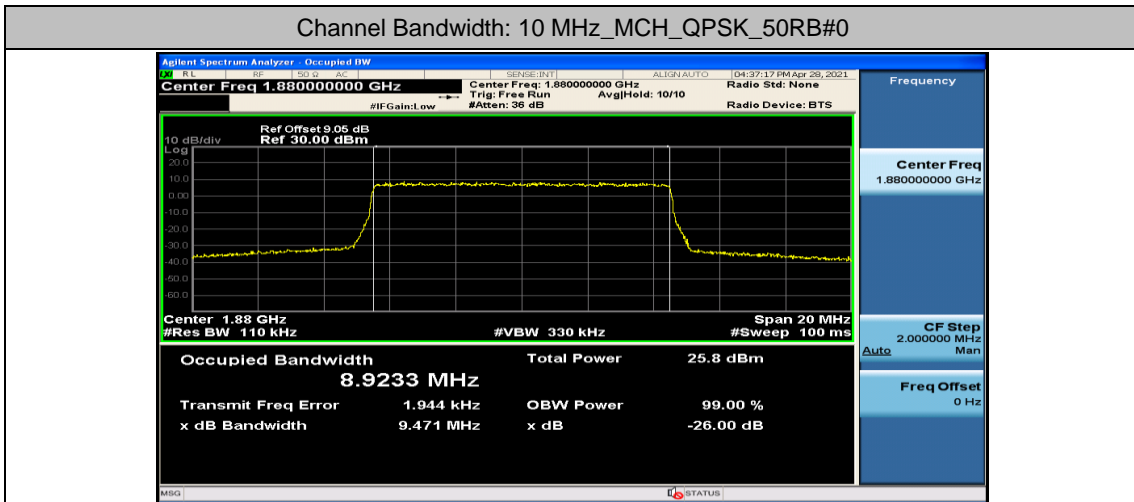

Channel Bandwidth: 5 MHz

(Channel Bandwidth: 5 MHz)_LCH_16QAM_25RB#0

(Channel Bandwidth: 5 MHz)_MCH_16QAM_25RB#0

(Channel Bandwidth: 5 MHz)_HCH_16QAM_25RB#0

Channel Bandwidth: 10 MHz

Channel Bandwidth: 15 MHz