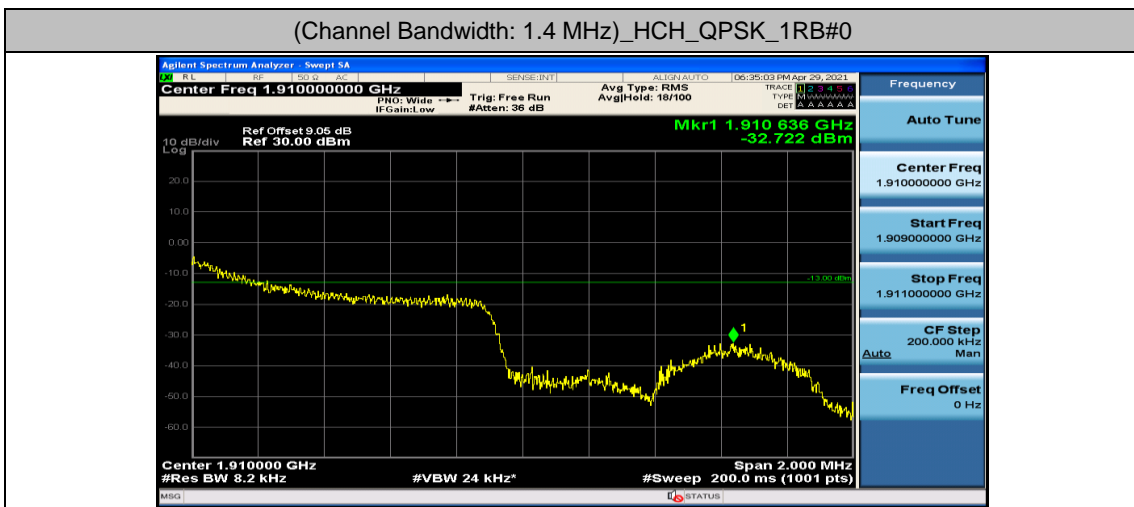

(Channel Bandwidth: 1.4 MHz)_LCH_QPSK_3RB#0

(Channel Bandwidth: 1.4 MHz)_LCH_QPSK_3RB#2

(Channel Bandwidth: 1.4 MHz)_LCH_QPSK_3RB#3

(Channel Bandwidth: 1.4 MHz)_LCH_QPSK_6RB#0

(Channel Bandwidth: 1.4 MHz)_HCH_QPSK_1RB#0