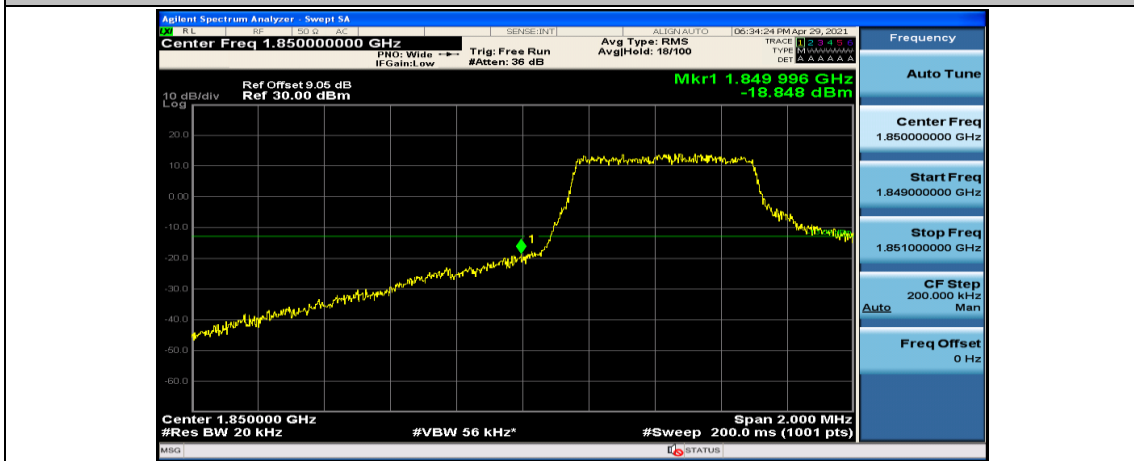

(Channel Bandwidth: 1.4 MHz) HCH_QPSK_6RB#0

(Channel Bandwidth: 1.4 MHz) LCH_16QAM_1RB#0

(Channel Bandwidth: 1.4 MHz) LCH_16QAM_1RB#3

(Channel Bandwidth: 1.4 MHz)_LCH_16QAM_1RB#5

(Channel Bandwidth: 1.4 MHz)_LCH_16QAM_3RB#0

(Channel Bandwidth: 1.4 MHz)_LCH_16QAM_3RB#2

(Channel Bandwidth: 1.4 MHz)_LCH_16QAM_3RB#3

(Channel Bandwidth: 1.4 MHz)_LCH_16QAM_6RB#0

(Channel Bandwidth: 1.4 MHz)_HCH_16QAM_1RB#0

(Channel Bandwidth: 1.4 MHz)_HCH_16QAM_1RB#3