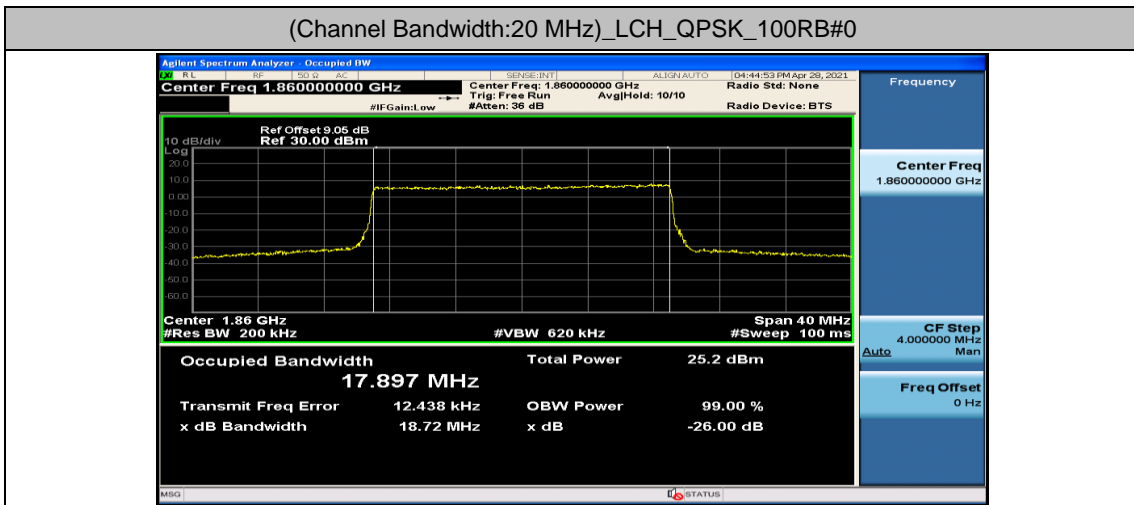

(Channel Bandwidth:15 MHz)_LCH_16QAM_75RB#0

(Channel Bandwidth:15 MHz)_MCH_16QAM_75RB#0

(Channel Bandwidth:15 MHz)_HCH_16QAM_75RB#0

Channel Bandwidth: 20 MHz

Appendix D: Band Edge

Test Graphs

Channel Bandwidth: 1.4 MHz

(Channel Bandwidth: 1.4 MHz)_LCH_QPSK_3RB#0

(Channel Bandwidth: 1.4 MHz)_LCH_QPSK_3RB#2

(Channel Bandwidth: 1.4 MHz)_LCH_QPSK_3RB#3

(Channel Bandwidth: 1.4 MHz)_LCH_QPSK_6RB#0

(Channel Bandwidth: 1.4 MHz)_HCH_QPSK_1RB#0