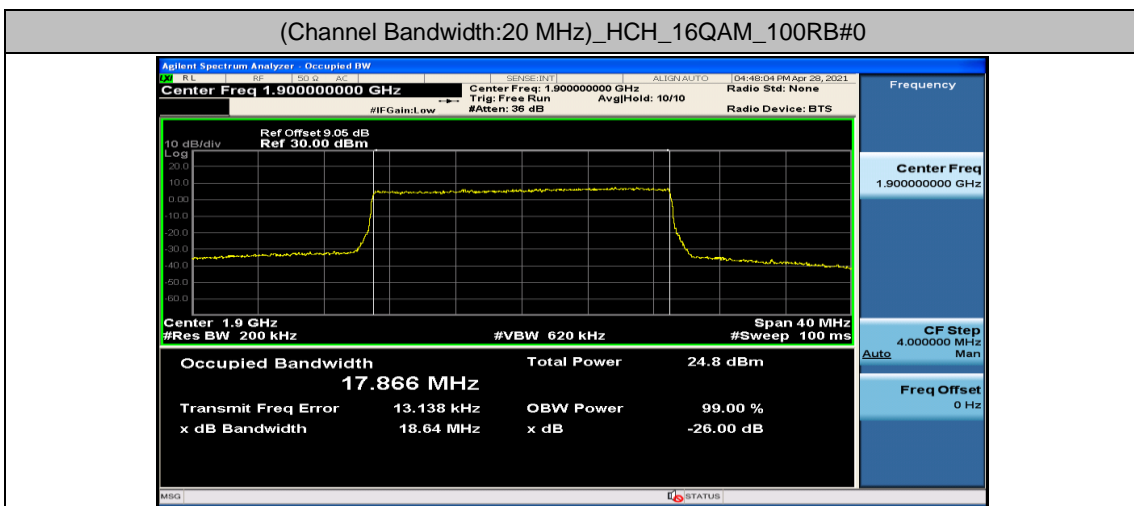

(Channel Bandwidth:15 MHz)_LCH_16QAM_75RB#0

(Channel Bandwidth:15 MHz)_MCH_16QAM_75RB#0

(Channel Bandwidth:15 MHz)_HCH_16QAM_75RB#0

Channel Bandwidth: 20 MHz

Appendix D: Band Edge

Test Graphs

Channel Bandwidth: 1.4 MHz

(Channel Bandwidth: 1.4 MHz)_LCH_QPSK_3RB#0

(Channel Bandwidth: 1.4 MHz)_LCH_QPSK_3RB#2

(Channel Bandwidth: 1.4 MHz)_LCH_QPSK_3RB#3

(Channel Bandwidth: 1.4 MHz)_LCH_QPSK_6RB#0

(Channel Bandwidth: 1.4 MHz)_HCH_QPSK_1RB#0