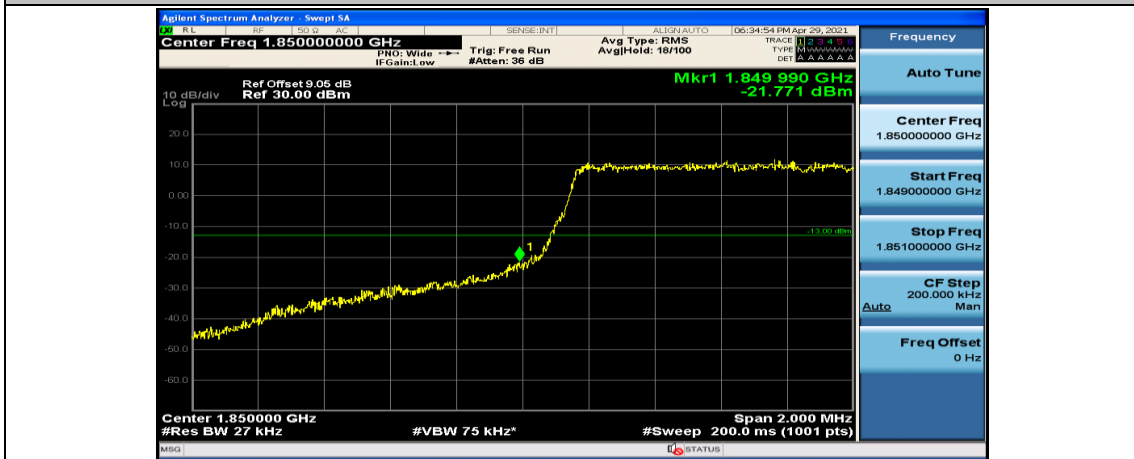

(Channel Bandwidth: 1.4 MHz)_LCH_16QAM_6RB#0