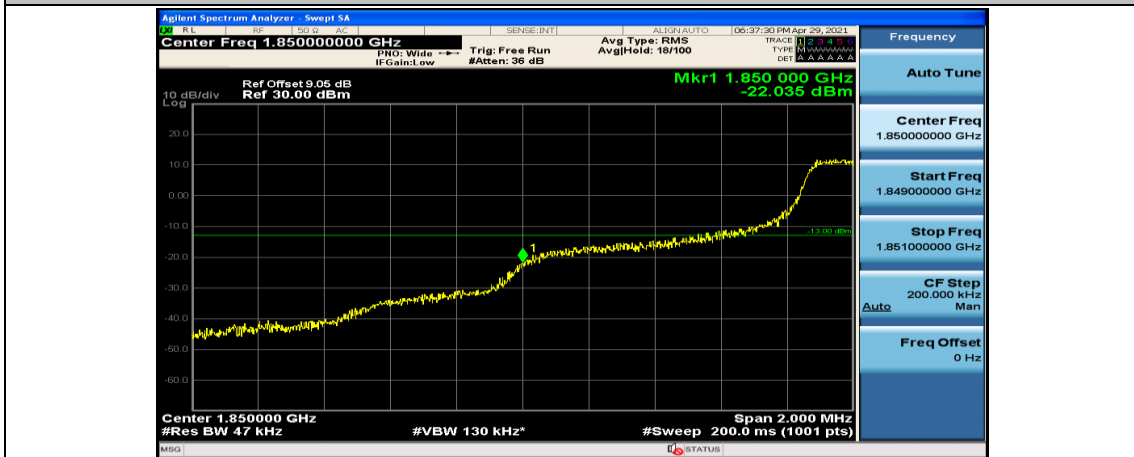

Channel Bandwidth: 3 MHz

(Channel Bandwidth: 3 MHz)_LCH_QPSK_1RB#14

(Channel Bandwidth: 3 MHz)_LCH_QPSK_8RB#0

(Channel Bandwidth: 3 MHz)_LCH_QPSK_8RB#4

(Channel Bandwidth: 3 MHz)_LCH_QPSK_8RB#7

(Channel Bandwidth: 3 MHz)_LCH_QPSK_15RB#0