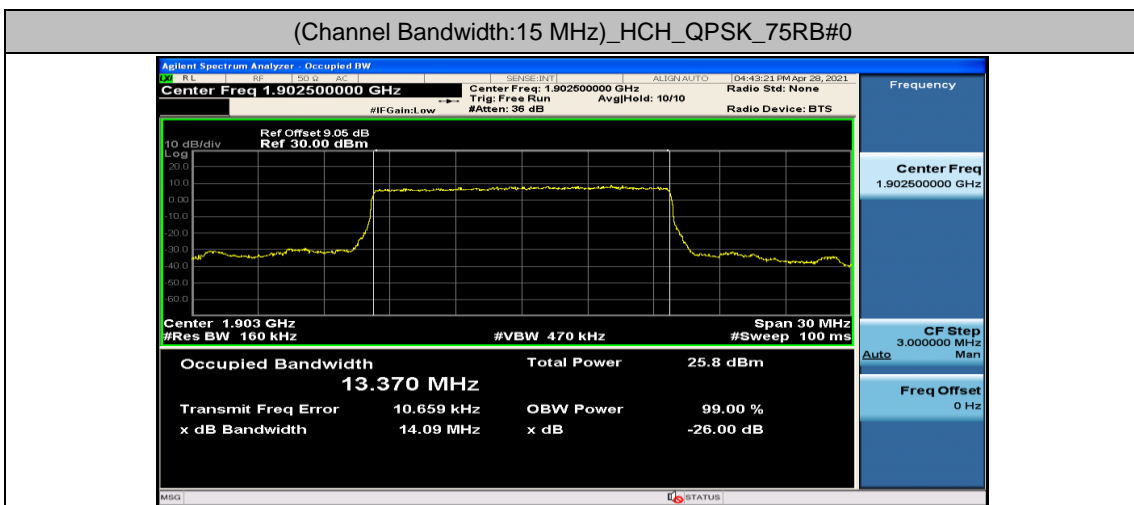

Channel Bandwidth: 5 MHz

(Channel Bandwidth: 5 MHz)_LCH_16QAM_25RB#0

(Channel Bandwidth: 5 MHz)_MCH_16QAM_25RB#0

(Channel Bandwidth: 5 MHz)_HCH_16QAM_25RB#0

Channel Bandwidth: 10 MHz

Channel Bandwidth: 15 MHz

(Channel Bandwidth:15 MHz)_LCH_16QAM_75RB#0

(Channel Bandwidth:15 MHz)_MCH_16QAM_75RB#0

(Channel Bandwidth:15 MHz)_HCH_16QAM_75RB#0

Channel Bandwidth: 20 MHz

Appendix D: Band Edge

Test Graphs

Channel Bandwidth: 1.4 MHz