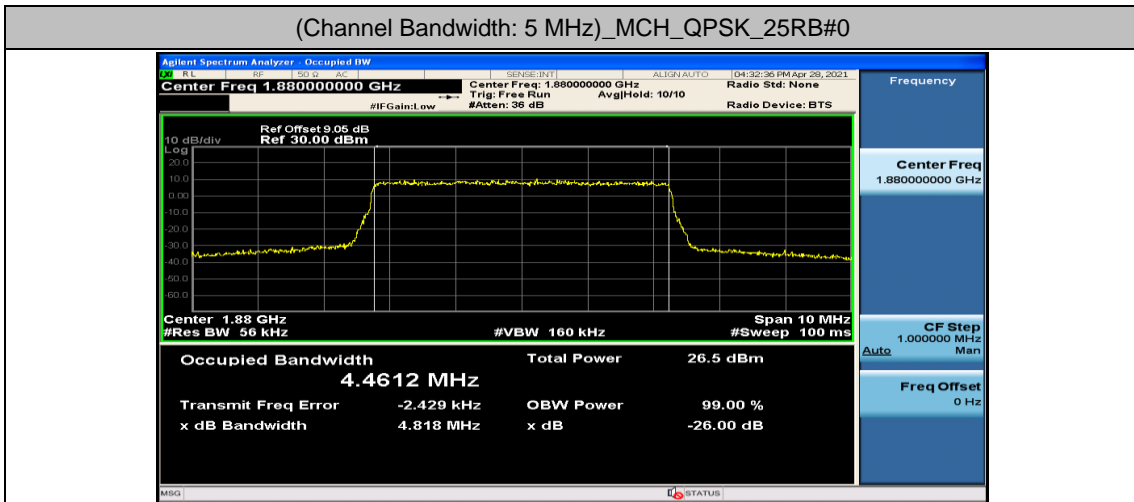

Channel Bandwidth: 5 MHz

(Channel Bandwidth: 5 MHz)_LCH_16QAM_25RB#0

(Channel Bandwidth: 5 MHz)_MCH_16QAM_25RB#0

(Channel Bandwidth: 5 MHz)_HCH_16QAM_25RB#0

Channel Bandwidth: 10 MHz

Channel Bandwidth: 15 MHz