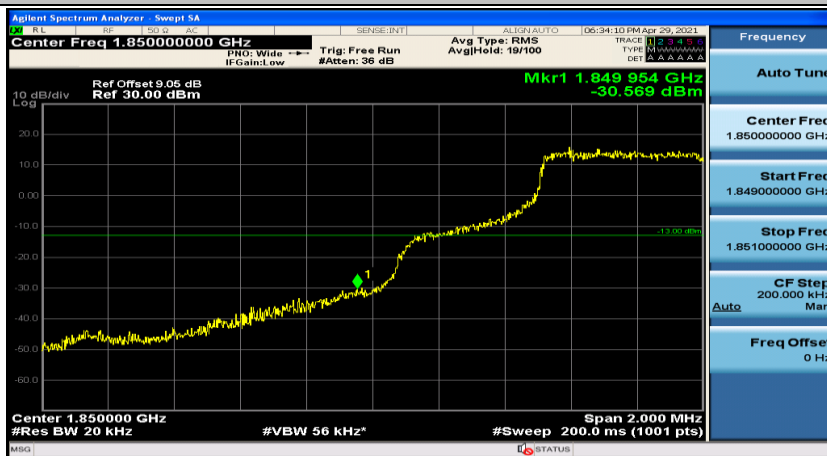

(Channel Bandwidth:15 MHz)_LCH_16QAM_75RB#0

(Channel Bandwidth:15 MHz)_MCH_16QAM_75RB#0

(Channel Bandwidth:15 MHz)_HCH_16QAM_75RB#0

Channel Bandwidth: 20 MHz

Appendix D: Band Edge

Test Graphs

Channel Bandwidth: 1.4 MHz

(Channel Bandwidth: 1.4 MHz)_LCH_QPSK_3RB#0

(Channel Bandwidth: 1.4 MHz)_LCH_QPSK_3RB#2

(Channel Bandwidth: 1.4 MHz)_LCH_QPSK_3RB#3

(Channel Bandwidth: 1.4 MHz)_LCH_QPSK_6RB#0

(Channel Bandwidth: 1.4 MHz)_HCH_QPSK_1RB#0