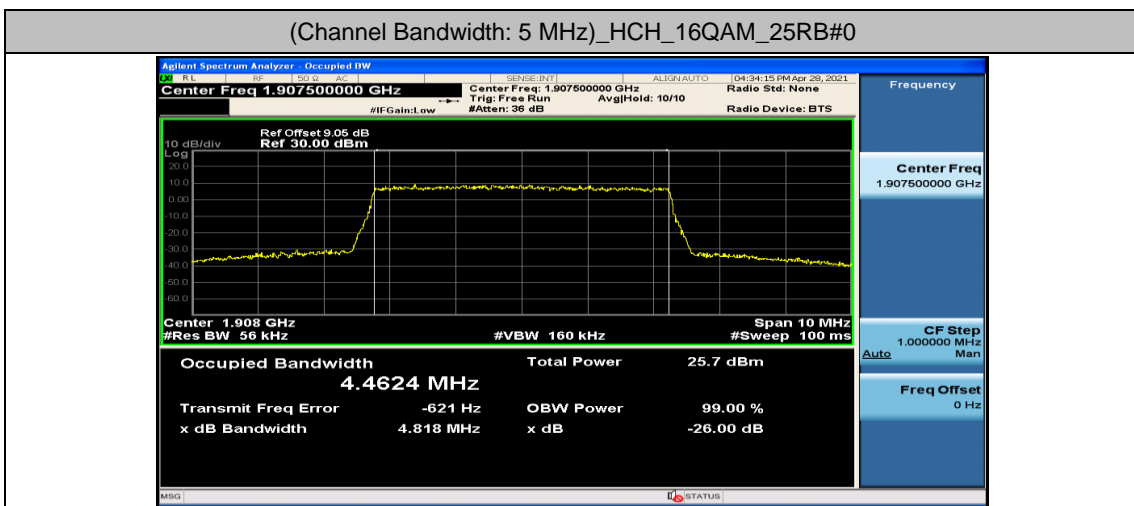

Channel Bandwidth: 5 MHz

(Channel Bandwidth: 5 MHz)_LCH_16QAM_25RB#0

(Channel Bandwidth: 5 MHz)_MCH_16QAM_25RB#0

(Channel Bandwidth: 5 MHz)_HCH_16QAM_25RB#0

Channel Bandwidth: 10 MHz

Channel Bandwidth: 15 MHz

(Channel Bandwidth:15 MHz)_LCH_16QAM_75RB#0

(Channel Bandwidth:15 MHz)_MCH_16QAM_75RB#0

(Channel Bandwidth:15 MHz)_HCH_16QAM_75RB#0

Channel Bandwidth: 20 MHz

Appendix D: Band Edge

Test Graphs

Channel Bandwidth: 1.4 MHz