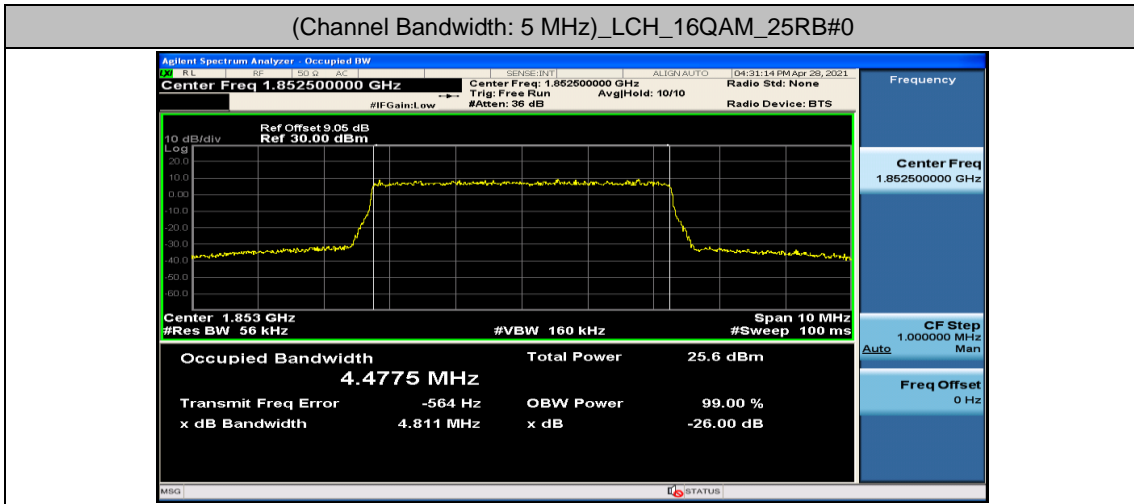

Channel Bandwidth: 5 MHz

(Channel Bandwidth: 5 MHz)_LCH_16QAM_25RB#0

(Channel Bandwidth: 5 MHz)_MCH_16QAM_25RB#0

(Channel Bandwidth: 5 MHz)_HCH_16QAM_25RB#0

Channel Bandwidth: 10 MHz

Channel Bandwidth: 15 MHz

(Channel Bandwidth:15 MHz)_LCH_16QAM_75RB#0

(Channel Bandwidth:15 MHz)_MCH_16QAM_75RB#0

(Channel Bandwidth:15 MHz)_HCH_16QAM_75RB#0

Channel Bandwidth: 20 MHz

Appendix D: Band Edge

Test Graphs

Channel Bandwidth: 1.4 MHz