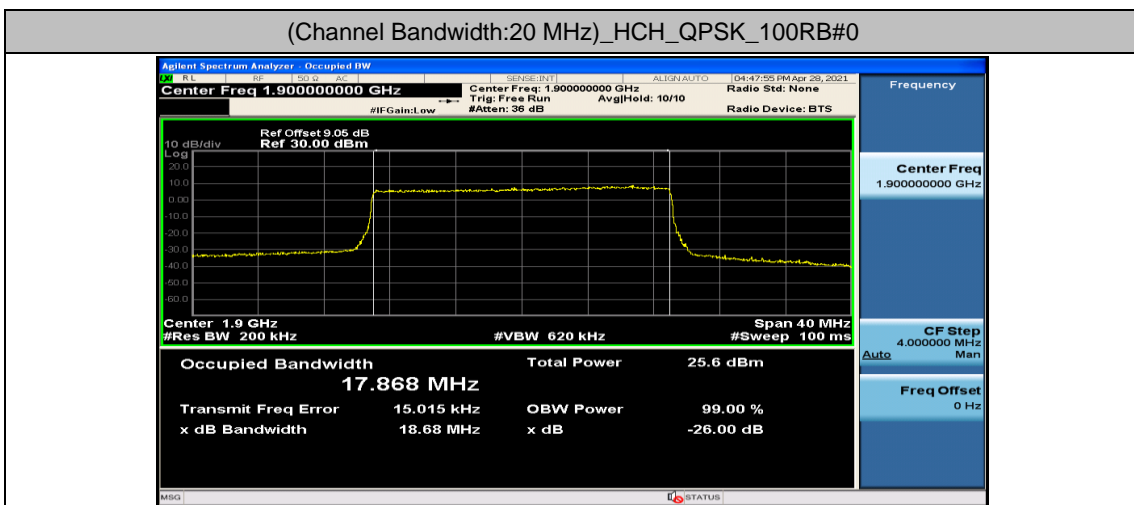

(Channel Bandwidth:15 MHz)_LCH_16QAM_75RB#0

(Channel Bandwidth:15 MHz)_MCH_16QAM_75RB#0

(Channel Bandwidth:15 MHz)_HCH_16QAM_75RB#0

Channel Bandwidth: 20 MHz

Appendix D: Band Edge

Test Graphs

Channel Bandwidth: 1.4 MHz

(Channel Bandwidth: 1.4 MHz)_LCH_QPSK_3RB#0

(Channel Bandwidth: 1.4 MHz)_LCH_QPSK_3RB#2

(Channel Bandwidth: 1.4 MHz)_LCH_QPSK_3RB#3

(Channel Bandwidth: 1.4 MHz)_LCH_QPSK_6RB#0

(Channel Bandwidth: 1.4 MHz)_HCH_QPSK_1RB#0