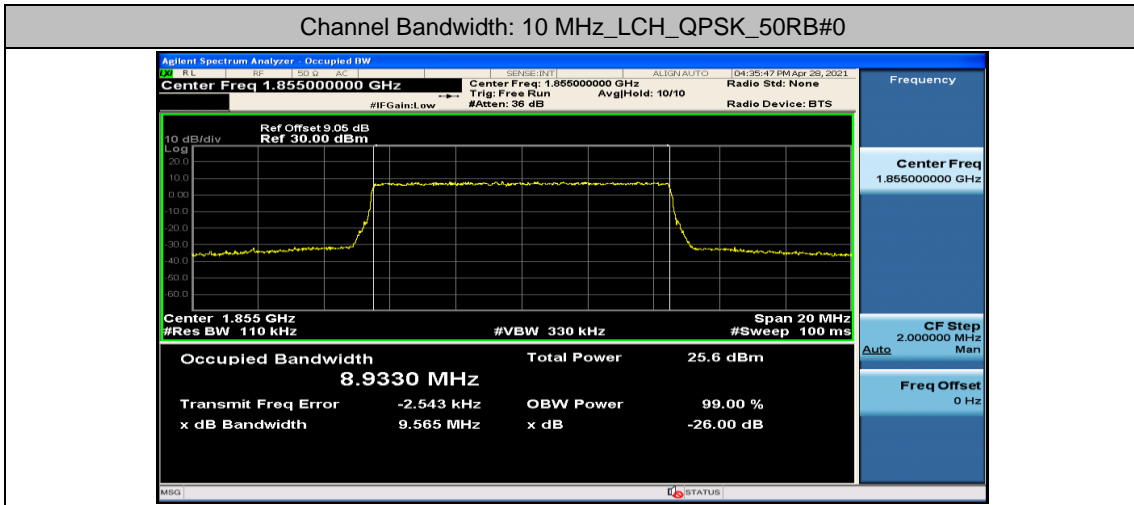

Channel Bandwidth: 5 MHz

(Channel Bandwidth: 5 MHz)_LCH_16QAM_25RB#0

(Channel Bandwidth: 5 MHz)_MCH_16QAM_25RB#0

(Channel Bandwidth: 5 MHz)_HCH_16QAM_25RB#0

Channel Bandwidth: 10 MHz

Channel Bandwidth: 15 MHz