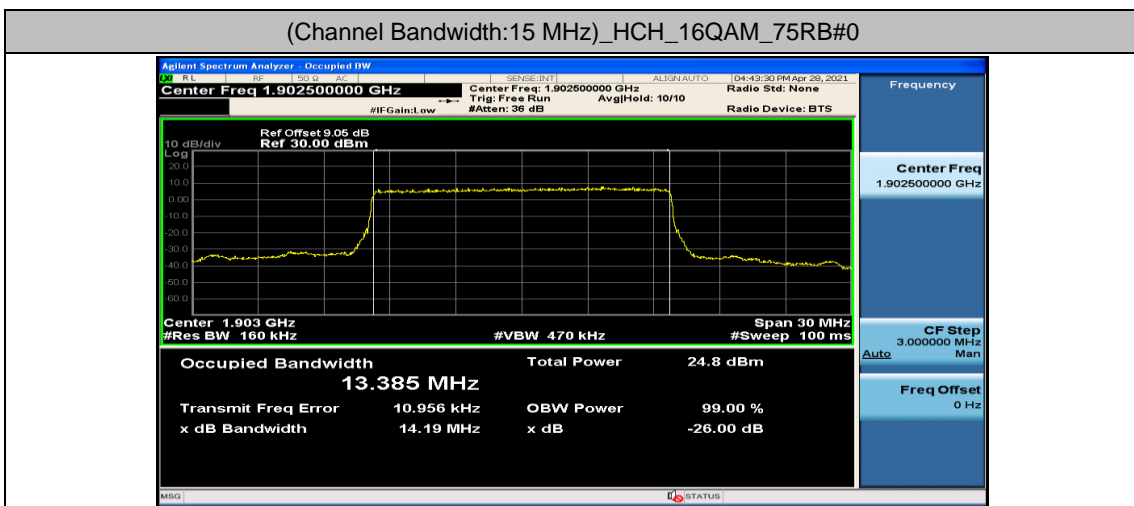

Channel Bandwidth: 5 MHz

(Channel Bandwidth: 5 MHz)_LCH_16QAM_25RB#0

(Channel Bandwidth: 5 MHz)_MCH_16QAM_25RB#0

(Channel Bandwidth: 5 MHz)_HCH_16QAM_25RB#0

Channel Bandwidth: 10 MHz

Channel Bandwidth: 15 MHz

(Channel Bandwidth:15 MHz)_LCH_16QAM_75RB#0

(Channel Bandwidth:15 MHz)_MCH_16QAM_75RB#0

(Channel Bandwidth:15 MHz)_HCH_16QAM_75RB#0

Channel Bandwidth: 20 MHz

Appendix D: Band Edge

Test Graphs

Channel Bandwidth: 1.4 MHz