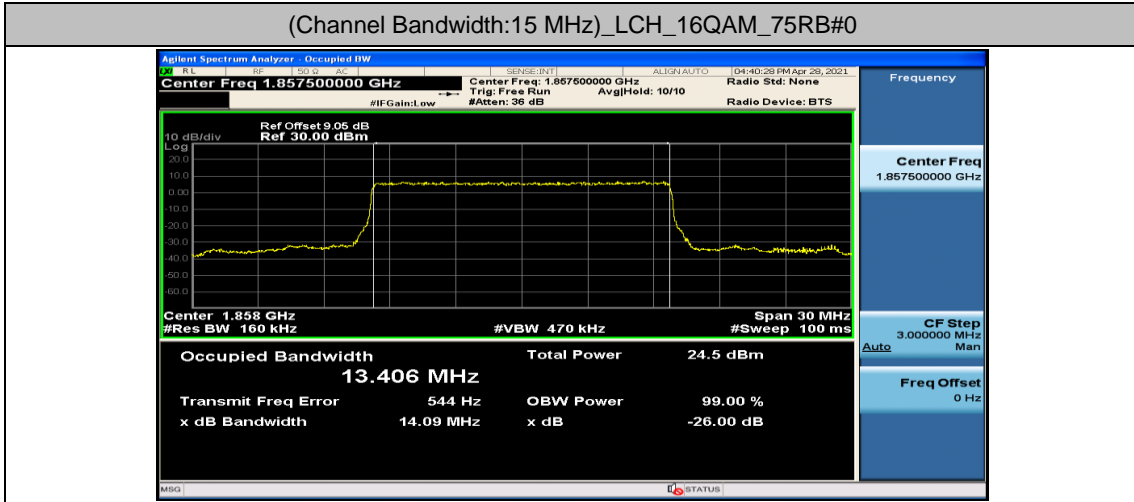

(Channel Bandwidth:15 MHz)_MCH_16QAM_75RB#0

(Channel Bandwidth:15 MHz)_LCH_16QAM_75RB#0