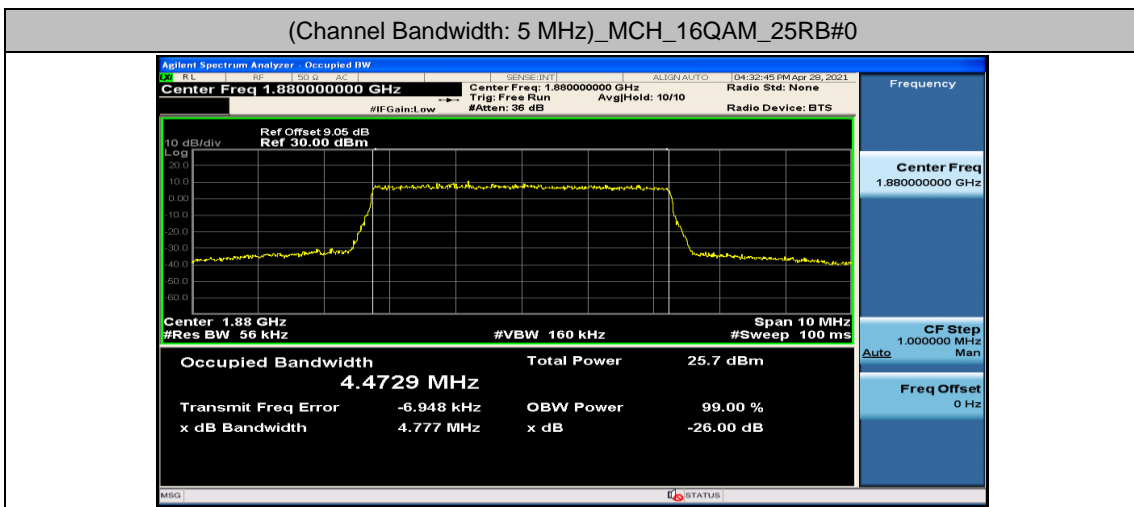

Channel Bandwidth: 5 MHz

(Channel Bandwidth: 5 MHz)_LCH_16QAM_25RB#0

(Channel Bandwidth: 5 MHz)_MCH_16QAM_25RB#0

(Channel Bandwidth: 5 MHz)_HCH_16QAM_25RB#0

Channel Bandwidth: 10 MHz

Channel Bandwidth: 15 MHz

(Channel Bandwidth:15 MHz)_LCH_16QAM_75RB#0

(Channel Bandwidth:15 MHz)_MCH_16QAM_75RB#0

(Channel Bandwidth:15 MHz)_HCH_16QAM_75RB#0

Channel Bandwidth: 20 MHz

Appendix D: Band Edge

Test Graphs

Channel Bandwidth: 1.4 MHz