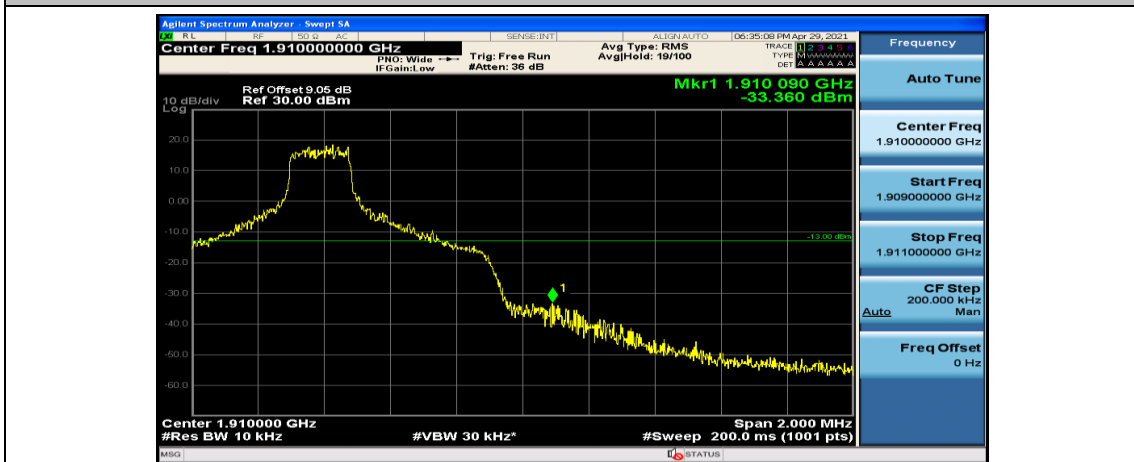

(Channel Bandwidth: 1.4 MHz)_HCH_QPSK_1RB#3