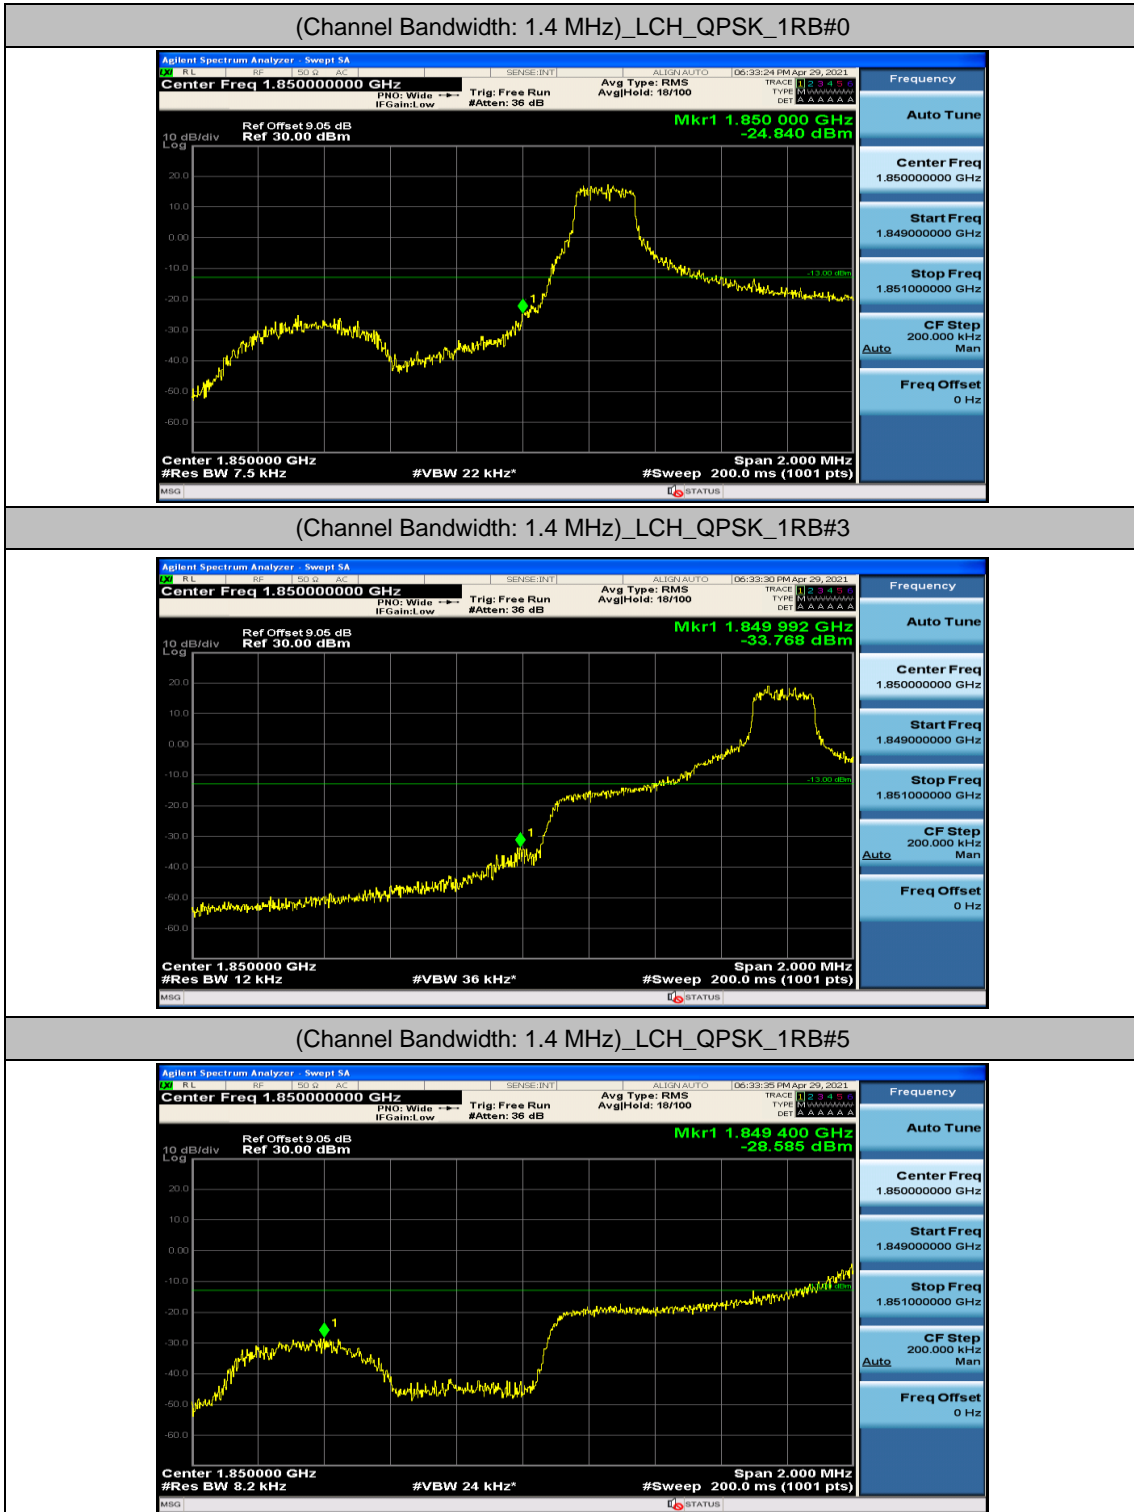

Channel Bandwidth: 5 MHz

(Channel Bandwidth: 5 MHz)_LCH_16QAM_25RB#0

(Channel Bandwidth: 5 MHz)_MCH_16QAM_25RB#0

(Channel Bandwidth: 5 MHz)_HCH_16QAM_25RB#0

Channel Bandwidth: 10 MHz

Channel Bandwidth: 15 MHz

(Channel Bandwidth:15 MHz)_LCH_16QAM_75RB#0

(Channel Bandwidth:15 MHz)_MCH_16QAM_75RB#0

(Channel Bandwidth:15 MHz)_HCH_16QAM_75RB#0

Channel Bandwidth: 20 MHz

Appendix D: Band Edge

Test Graphs

Channel Bandwidth: 1.4 MHz

(Channel Bandwidth: 1.4 MHz)_LCH_QPSK_3RB#0

(Channel Bandwidth: 1.4 MHz)_LCH_QPSK_3RB#2

(Channel Bandwidth: 1.4 MHz)_LCH_QPSK_3RB#3

(Channel Bandwidth: 1.4 MHz)_LCH_QPSK_6RB#0

(Channel Bandwidth: 1.4 MHz)_HCH_QPSK_1RB#0

(Channel Bandwidth: 1.4 MHz)_HCH_QPSK_1RB#3

(Channel Bandwidth: 1.4 MHz)_HCH_QPSK_1RB#5

(Channel Bandwidth: 1.4 MHz)_HCH_QPSK_3RB#0

(Channel Bandwidth: 1.4 MHz)_HCH_QPSK_3RB#2

(Channel Bandwidth: 1.4 MHz)_HCH_QPSK_3RB#3