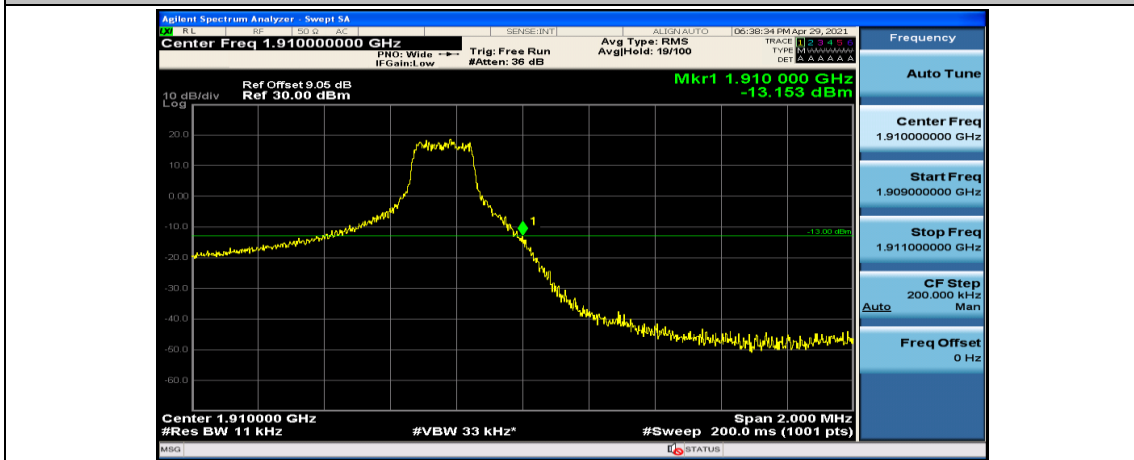

(Channel Bandwidth: 3 MHz)_HCH_QPSK_1RB#14