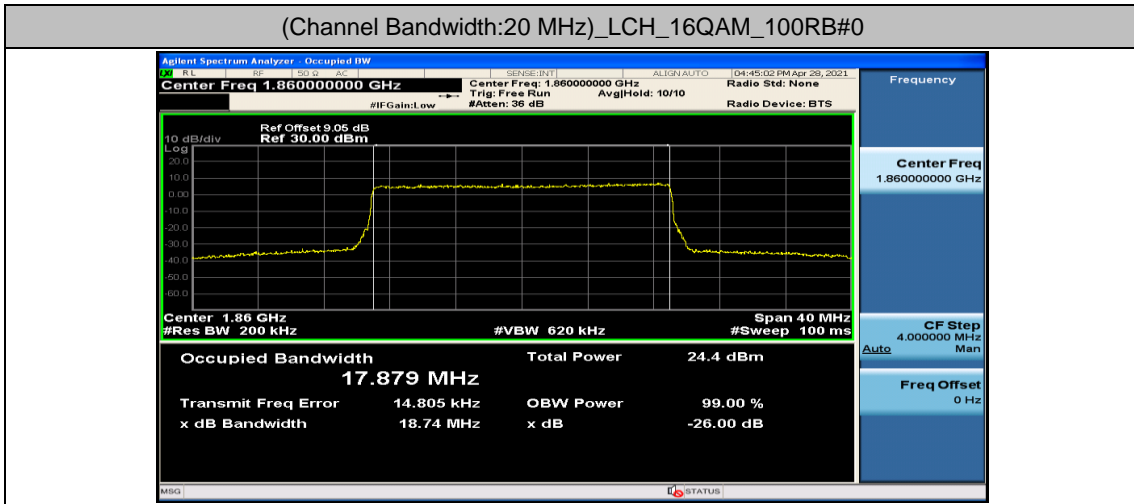

(Channel Bandwidth:15 MHz)_LCH_16QAM_75RB#0

(Channel Bandwidth:15 MHz)_MCH_16QAM_75RB#0

(Channel Bandwidth:15 MHz)_HCH_16QAM_75RB#0

Channel Bandwidth: 20 MHz

Appendix D: Band Edge

Test Graphs

Channel Bandwidth: 1.4 MHz

(Channel Bandwidth: 1.4 MHz)_LCH_QPSK_3RB#0

(Channel Bandwidth: 1.4 MHz)_LCH_QPSK_3RB#2

(Channel Bandwidth: 1.4 MHz)_LCH_QPSK_3RB#3

(Channel Bandwidth: 1.4 MHz)_LCH_QPSK_6RB#0

(Channel Bandwidth: 1.4 MHz)_HCH_QPSK_1RB#0