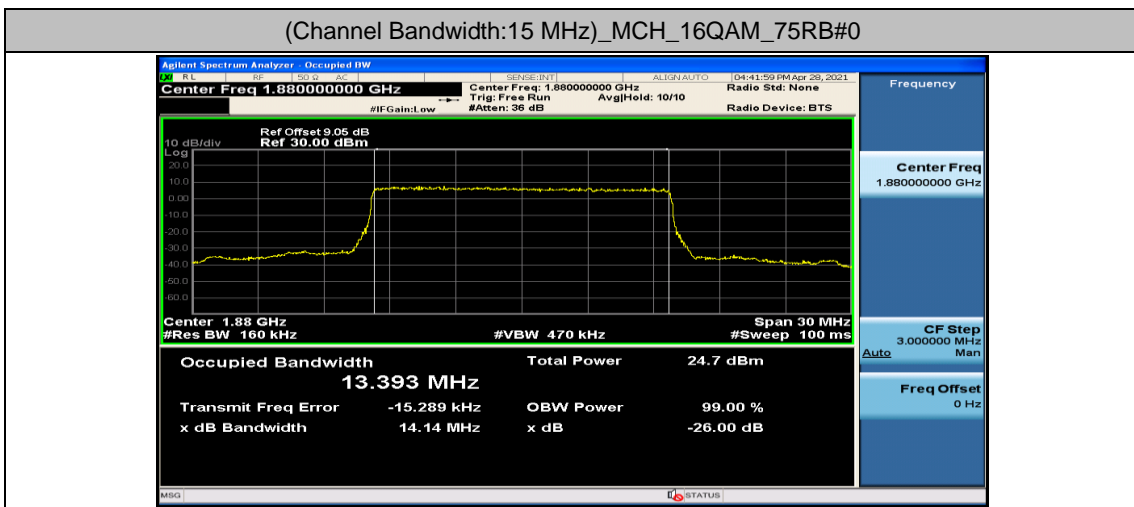

Channel Bandwidth: 5 MHz

(Channel Bandwidth: 5 MHz)_LCH_16QAM_25RB#0

(Channel Bandwidth: 5 MHz)_MCH_16QAM_25RB#0

(Channel Bandwidth: 5 MHz)_HCH_16QAM_25RB#0

Channel Bandwidth: 10 MHz

Channel Bandwidth: 15 MHz

(Channel Bandwidth:15 MHz)_LCH_16QAM_75RB#0

(Channel Bandwidth:15 MHz)_MCH_16QAM_75RB#0

(Channel Bandwidth:15 MHz)_HCH_16QAM_75RB#0

Channel Bandwidth: 20 MHz

Appendix D: Band Edge

Test Graphs

Channel Bandwidth: 1.4 MHz