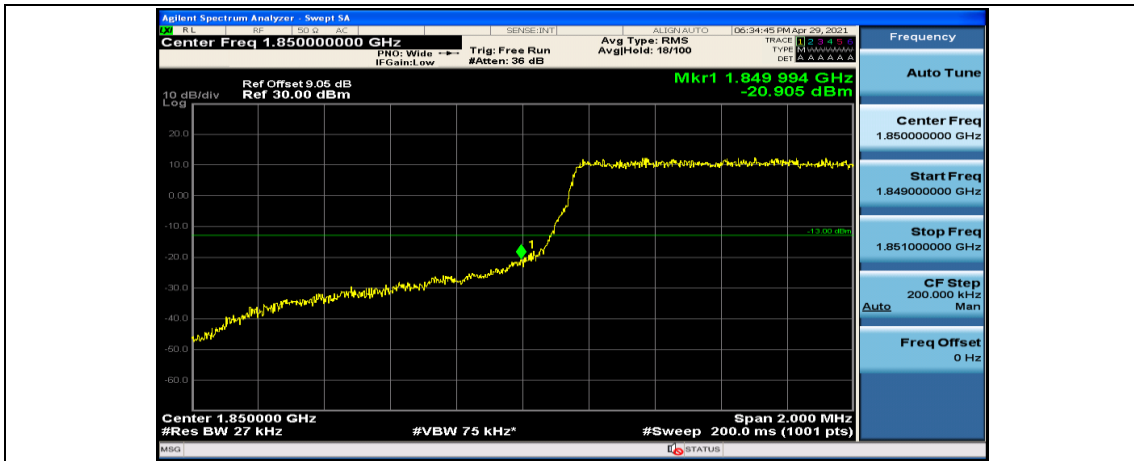

(Channel Bandwidth: 1.4 MHz)_LCH_QPSK_3RB#0

(Channel Bandwidth: 1.4 MHz)_LCH_QPSK_3RB#2

(Channel Bandwidth: 1.4 MHz)_LCH_QPSK_3RB#3

(Channel Bandwidth: 1.4 MHz)_LCH_QPSK_6RB#0

(Channel Bandwidth: 1.4 MHz)_HCH_QPSK_1RB#0