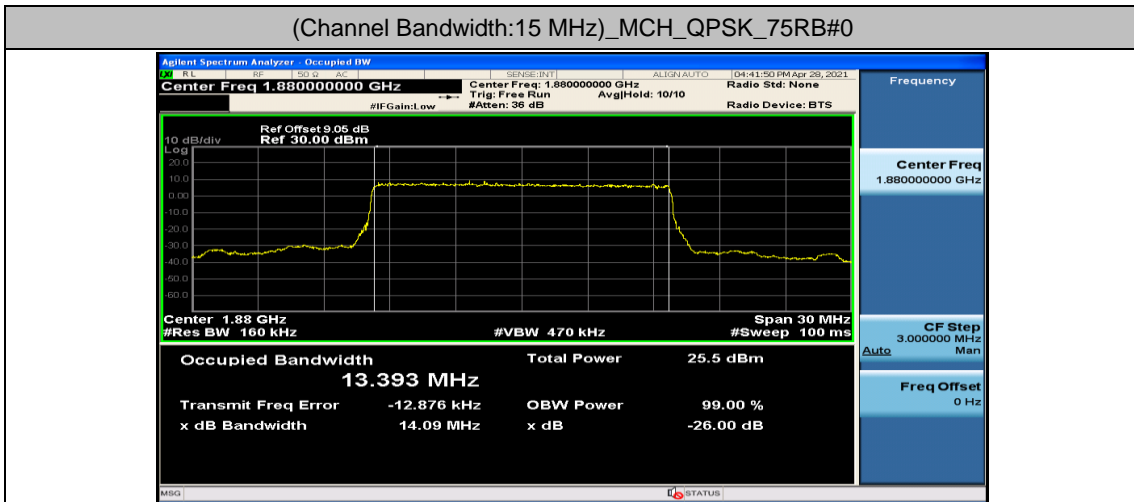

Channel Bandwidth: 5 MHz

(Channel Bandwidth: 5 MHz)_LCH_16QAM_25RB#0

(Channel Bandwidth: 5 MHz)_MCH_16QAM_25RB#0

(Channel Bandwidth: 5 MHz)_HCH_16QAM_25RB#0

Channel Bandwidth: 10 MHz

Channel Bandwidth: 15 MHz