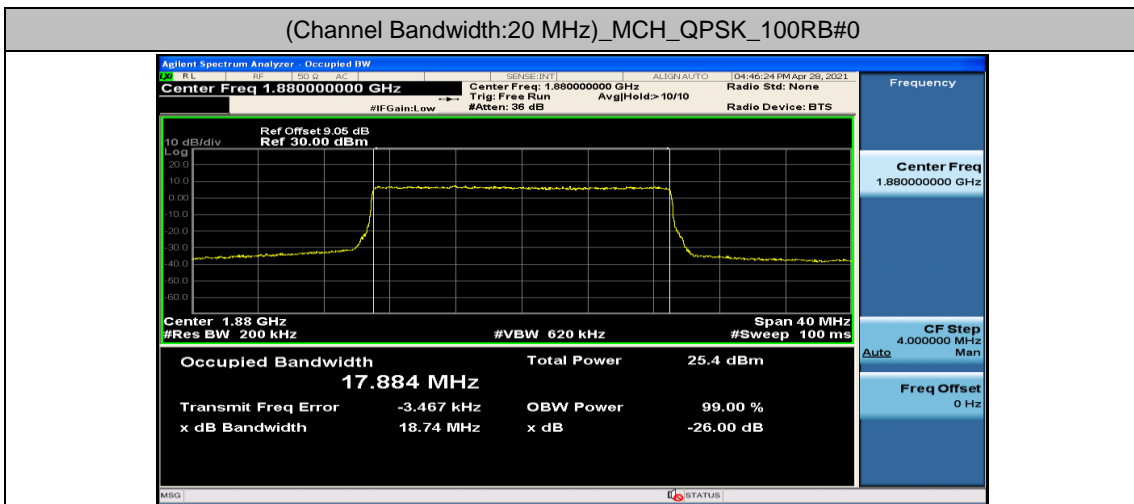

(Channel Bandwidth:15 MHz)_LCH_16QAM_75RB#0

(Channel Bandwidth:15 MHz)_MCH_16QAM_75RB#0

(Channel Bandwidth:15 MHz)_HCH_16QAM_75RB#0

Channel Bandwidth: 20 MHz

Appendix D: Band Edge

Test Graphs

Channel Bandwidth: 1.4 MHz

(Channel Bandwidth: 1.4 MHz)_LCH_QPSK_3RB#0

(Channel Bandwidth: 1.4 MHz)_LCH_QPSK_3RB#2

(Channel Bandwidth: 1.4 MHz)_LCH_QPSK_3RB#3

(Channel Bandwidth: 1.4 MHz)_LCH_QPSK_6RB#0

(Channel Bandwidth: 1.4 MHz)_HCH_QPSK_1RB#0