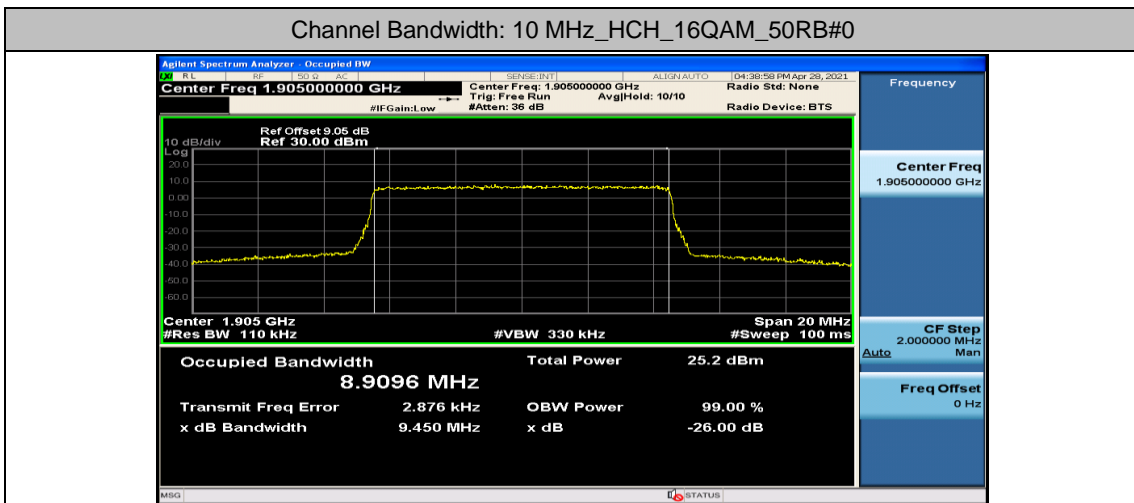

Channel Bandwidth: 5 MHz

(Channel Bandwidth: 5 MHz)_LCH_16QAM_25RB#0

(Channel Bandwidth: 5 MHz)_MCH_16QAM_25RB#0

(Channel Bandwidth: 5 MHz)_HCH_16QAM_25RB#0

Channel Bandwidth: 10 MHz

Channel Bandwidth: 15 MHz

(Channel Bandwidth:15 MHz)_LCH_16QAM_75RB#0

(Channel Bandwidth:15 MHz)_MCH_16QAM_75RB#0

(Channel Bandwidth:15 MHz)_HCH_16QAM_75RB#0

Channel Bandwidth: 20 MHz

Appendix D: Band Edge

Test Graphs

Channel Bandwidth: 1.4 MHz