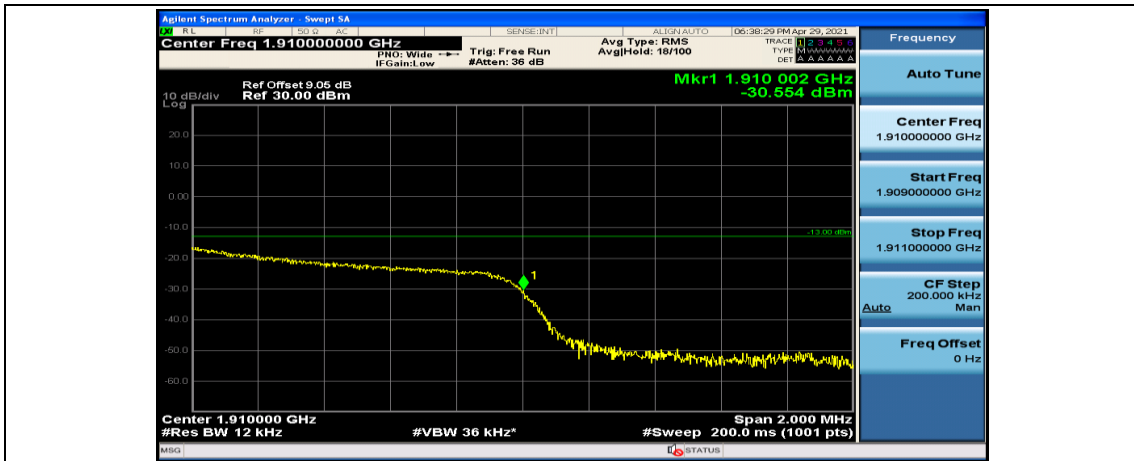

(Channel Bandwidth: 3 MHz)_HCH_QPSK_1RB#7