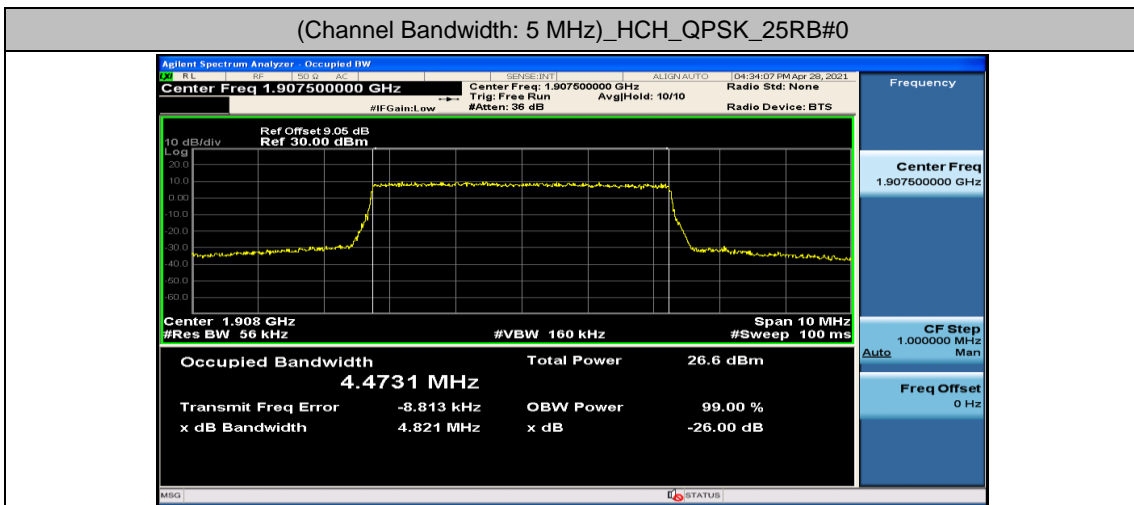

Channel Bandwidth: 5 MHz

(Channel Bandwidth: 5 MHz)_LCH_16QAM_25RB#0

(Channel Bandwidth: 5 MHz)_MCH_16QAM_25RB#0

(Channel Bandwidth: 5 MHz)_HCH_16QAM_25RB#0

Channel Bandwidth: 10 MHz

Channel Bandwidth: 15 MHz

(Channel Bandwidth:15 MHz)_LCH_16QAM_75RB#0

(Channel Bandwidth:15 MHz)_MCH_16QAM_75RB#0

(Channel Bandwidth:15 MHz)_HCH_16QAM_75RB#0

Channel Bandwidth: 20 MHz

Appendix D: Band Edge

Test Graphs

Channel Bandwidth: 1.4 MHz