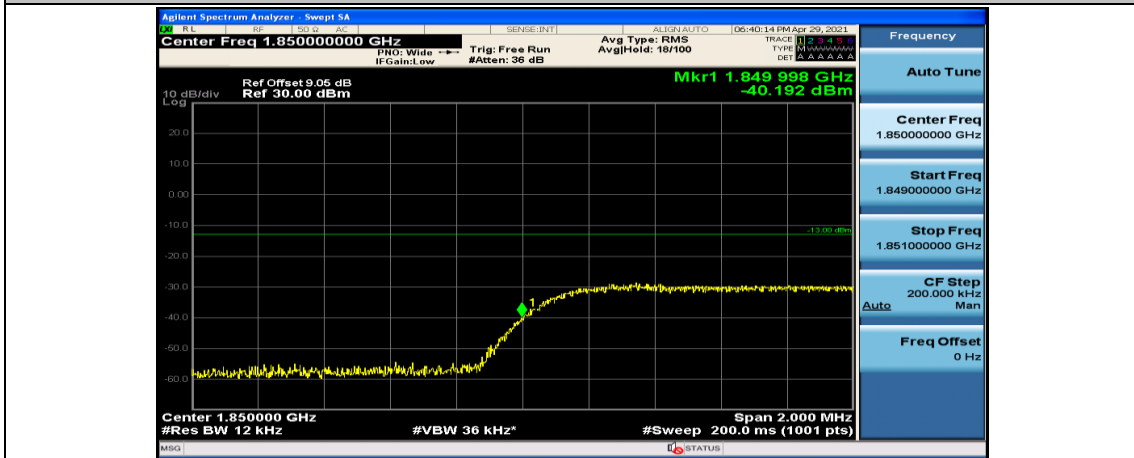

(Channel Bandwidth: 3 MHz)_HCH_16QAM_8RB#7

(Channel Bandwidth: 3 MHz)_HCH_16QAM_15RB#0

Channel Bandwidth: 5 MHz

(Channel Bandwidth: 5 MHz)_LCH_QPSK_1RB#12

(Channel Bandwidth: 5 MHz)_LCH_QPSK_1RB#24

(Channel Bandwidth: 5 MHz)_LCH_QPSK_12RB#0