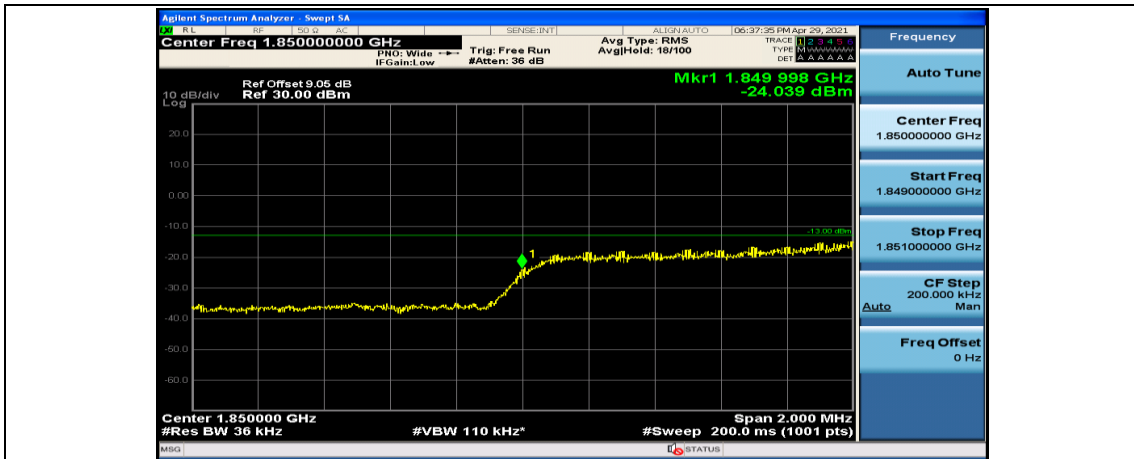

Channel Bandwidth: 3 MHz

(Channel Bandwidth: 3 MHz)_LCH_QPSK_1RB#14

(Channel Bandwidth: 3 MHz)_LCH_QPSK_8RB#0

(Channel Bandwidth: 3 MHz)_LCH_QPSK_8RB#4

(Channel Bandwidth: 3 MHz)_LCH_QPSK_8RB#7

(Channel Bandwidth: 3 MHz)_LCH_QPSK_15RB#0