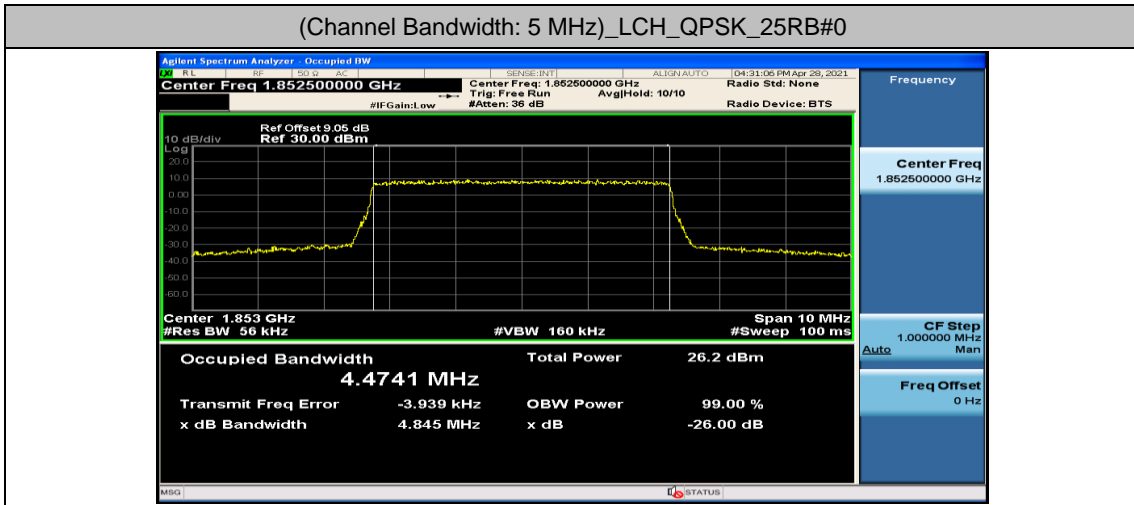

Channel Bandwidth: 5 MHz

(Channel Bandwidth: 5 MHz)_LCH_16QAM_25RB#0

(Channel Bandwidth: 5 MHz)_MCH_16QAM_25RB#0

(Channel Bandwidth: 5 MHz)_HCH_16QAM_25RB#0

Channel Bandwidth: 10 MHz

Channel Bandwidth: 15 MHz