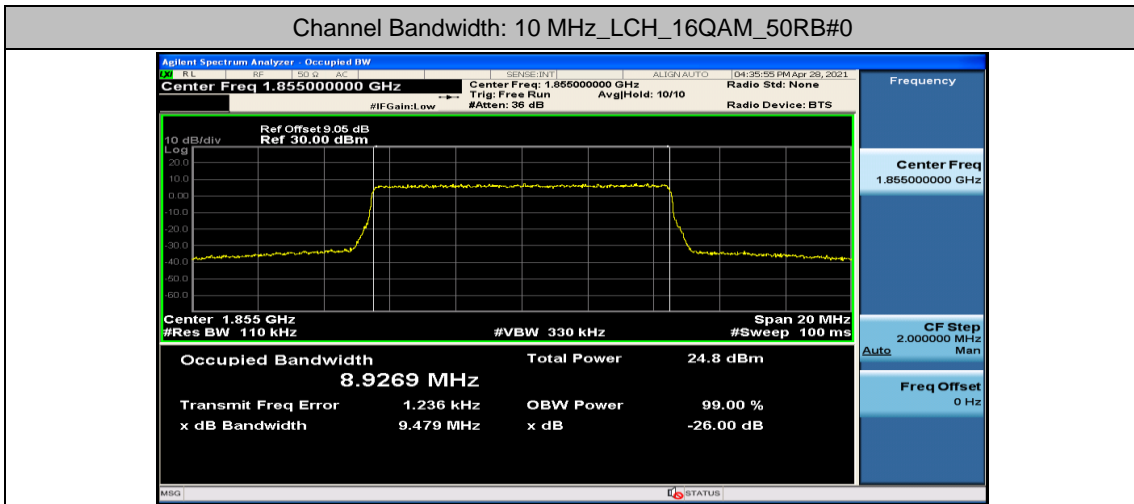

Channel Bandwidth: 5 MHz

(Channel Bandwidth: 5 MHz)_LCH_16QAM_25RB#0

(Channel Bandwidth: 5 MHz)_MCH_16QAM_25RB#0

(Channel Bandwidth: 5 MHz)_HCH_16QAM_25RB#0

Channel Bandwidth: 10 MHz

Channel Bandwidth: 15 MHz

(Channel Bandwidth:15 MHz)_LCH_16QAM_75RB#0

(Channel Bandwidth:15 MHz)_MCH_16QAM_75RB#0

(Channel Bandwidth:15 MHz)_HCH_16QAM_75RB#0

Channel Bandwidth: 20 MHz

Appendix D: Band Edge

Test Graphs

Channel Bandwidth: 1.4 MHz