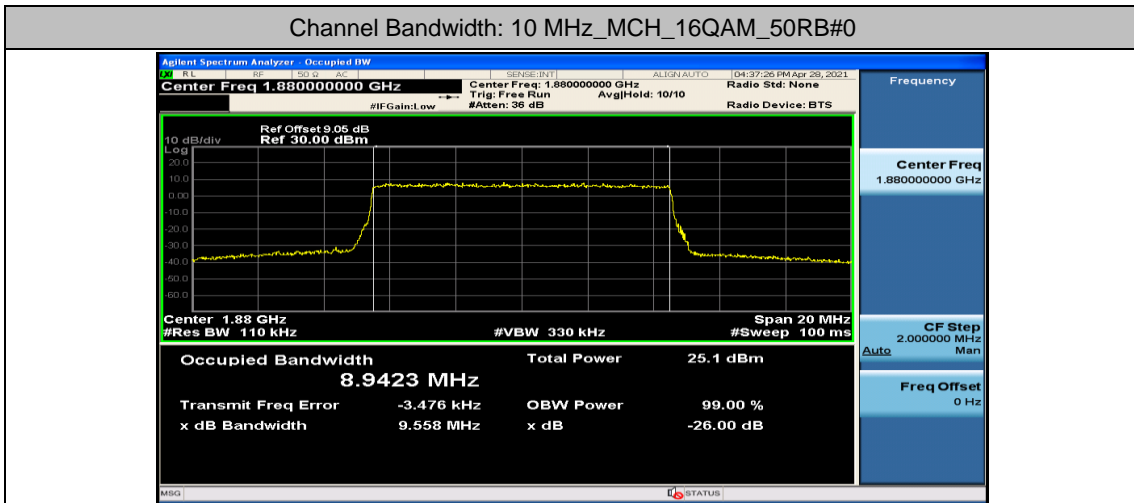

Channel Bandwidth: 5 MHz

(Channel Bandwidth: 5 MHz)_LCH_16QAM_25RB#0

(Channel Bandwidth: 5 MHz)_MCH_16QAM_25RB#0

(Channel Bandwidth: 5 MHz)_HCH_16QAM_25RB#0

Channel Bandwidth: 10 MHz

Channel Bandwidth: 15 MHz