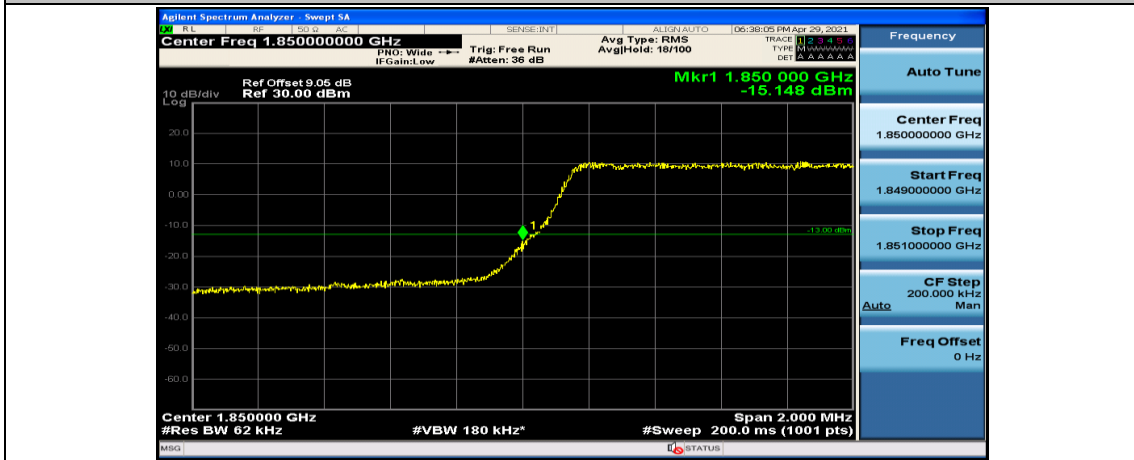

Channel Bandwidth: 3 MHz

(Channel Bandwidth: 3 MHz)_LCH_QPSK_1RB#14

(Channel Bandwidth: 3 MHz)_LCH_QPSK_8RB#0

(Channel Bandwidth: 3 MHz)_LCH_QPSK_8RB#4

(Channel Bandwidth: 3 MHz)_LCH_QPSK_8RB#7

(Channel Bandwidth: 3 MHz)_LCH_QPSK_15RB#0