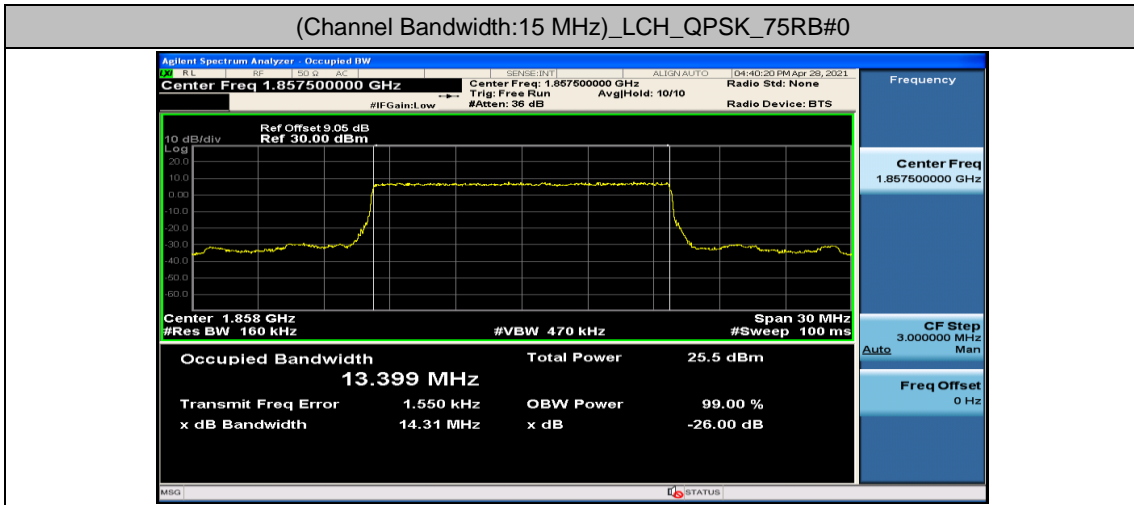

Channel Bandwidth: 5 MHz

(Channel Bandwidth: 5 MHz)_LCH_16QAM_25RB#0

(Channel Bandwidth: 5 MHz)_MCH_16QAM_25RB#0

(Channel Bandwidth: 5 MHz)_HCH_16QAM_25RB#0

Channel Bandwidth: 10 MHz

Channel Bandwidth: 15 MHz