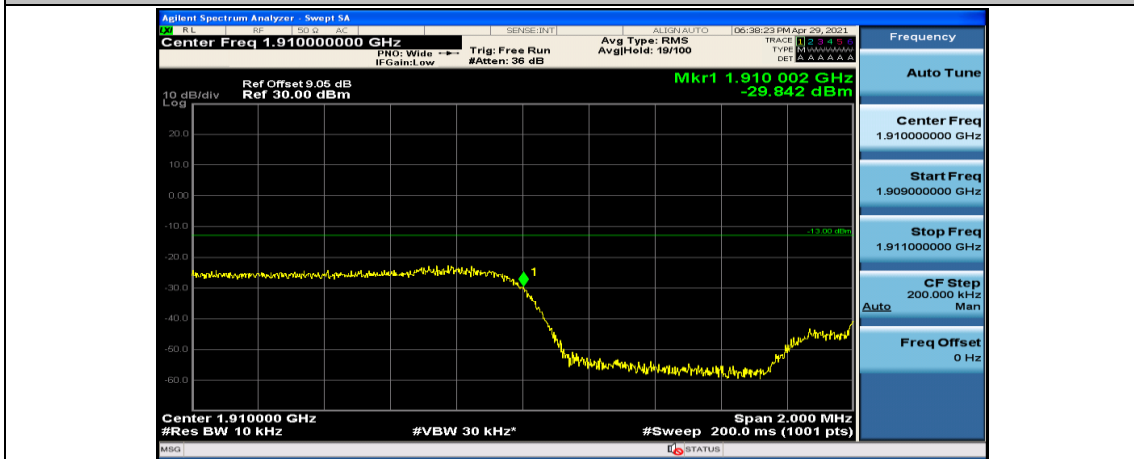

(Channel Bandwidth: 3 MHz)_HCH_QPSK_1RB#0