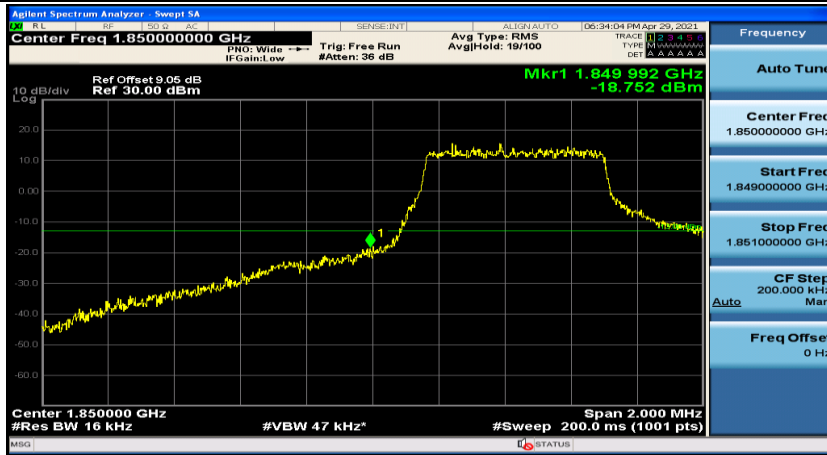

Channel Bandwidth: 5 MHz

(Channel Bandwidth: 5 MHz)_LCH_16QAM_25RB#0

(Channel Bandwidth: 5 MHz)_MCH_16QAM_25RB#0

(Channel Bandwidth: 5 MHz)_HCH_16QAM_25RB#0

Channel Bandwidth: 10 MHz

Channel Bandwidth: 15 MHz

(Channel Bandwidth:15 MHz)_LCH_16QAM_75RB#0

(Channel Bandwidth:15 MHz)_MCH_16QAM_75RB#0

(Channel Bandwidth:15 MHz)_HCH_16QAM_75RB#0

Channel Bandwidth: 20 MHz

Appendix D: Band Edge

Test Graphs

Channel Bandwidth: 1.4 MHz

(Channel Bandwidth: 1.4 MHz)_LCH_QPSK_3RB#0

(Channel Bandwidth: 1.4 MHz)_LCH_QPSK_3RB#2

(Channel Bandwidth: 1.4 MHz)_LCH_QPSK_3RB#3

(Channel Bandwidth: 1.4 MHz)_LCH_QPSK_6RB#0

(Channel Bandwidth: 1.4 MHz)_HCH_QPSK_1RB#0