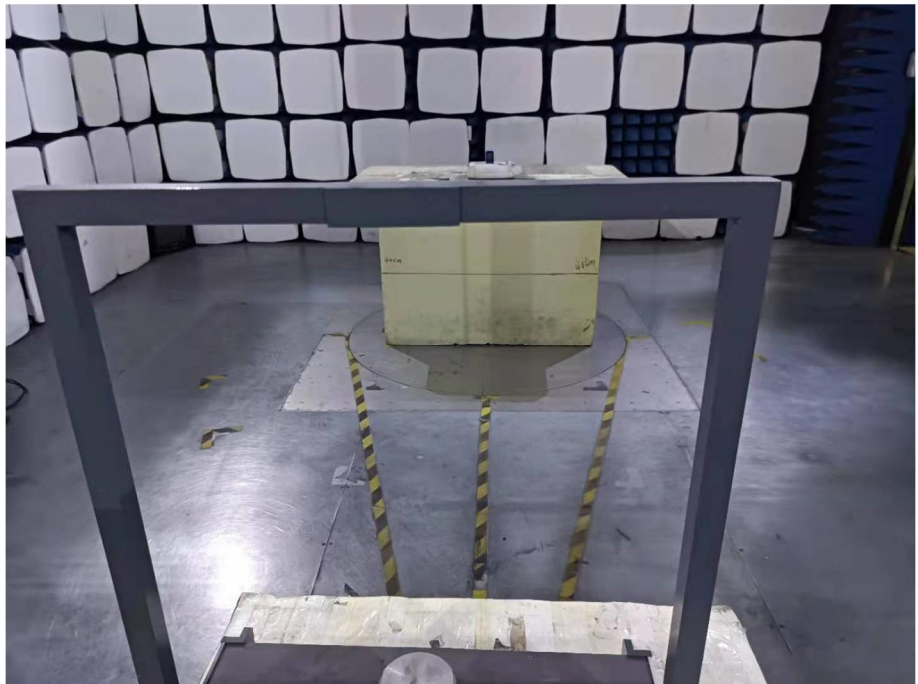

EXHIBIT 4 - TEST SETUP PHOTOGRAPHS

**Conducted Emission
Test Setup***

**Radiation Emission Test
Setup (Below 30MHz)**

Radiation Emission Test Setup (30MHz to 1GHz)

Radiation Emission Test Setup (1GHz to 18GHz)

**Radiation Emission Test
Setup (Above 18GHz)**

* Means' only test and setup for PART 15C .

***** END OF REPORT *****