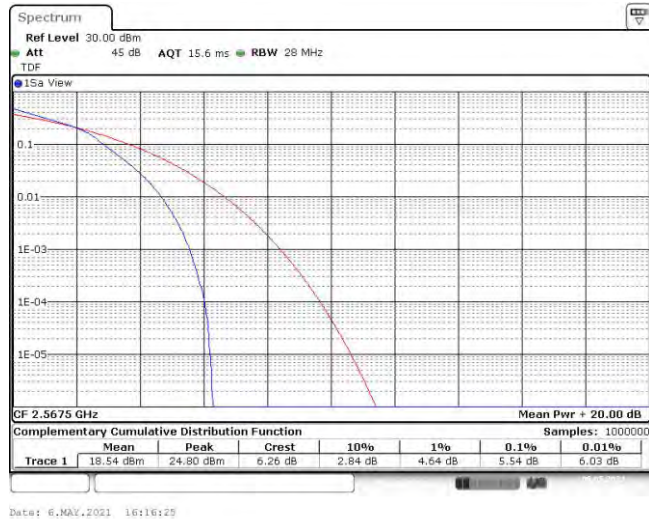

Test Graphs

Band7-5MHz-QPSK-20775-25RB#0

Band7-5MHz-QPSK-21100-25RB#0

Band7-5MHz-QPSK-21425-25RB#0

Band7-5MHz-16QAM-20775-25RB#0

Band7-5MHz-16QAM-21100-25RB#0

Band7-5MHz-16QAM-21425-25RB#0

Band7-10MHz-QPSK-20800-50RB#0