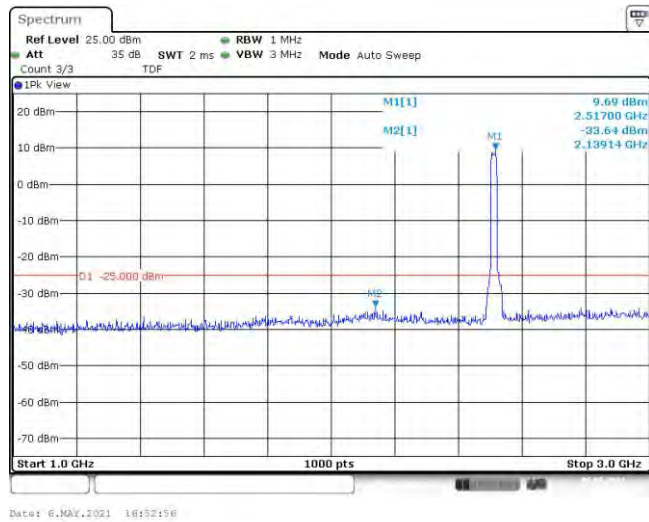

Band7-20MHz-QPSK-20850-100RB#0-Range2:1000~3000MHz