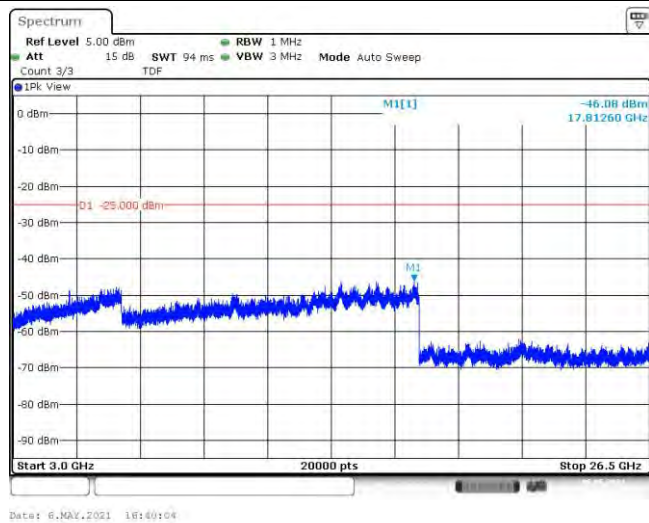

Band7-15MHz-16QAM-21100-75RB#0-Range3:3000~26500MHz

Band7-15MHz-16QAM-21375-75RB#0-Range1:30~1000MHz