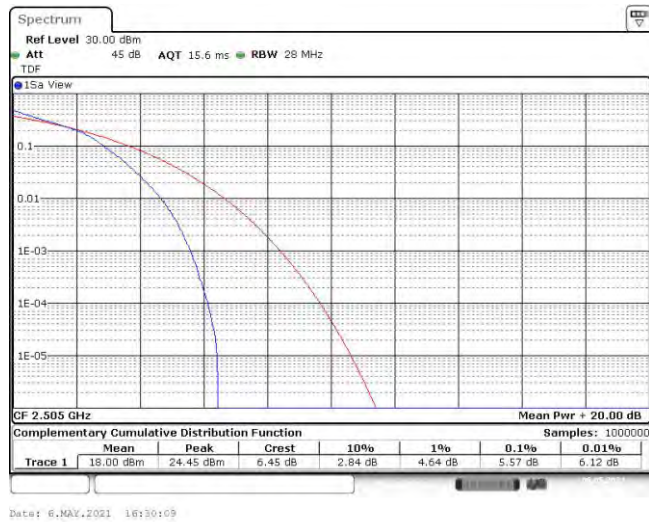

Band7-10MHz-16QAM-20800-50RB#0