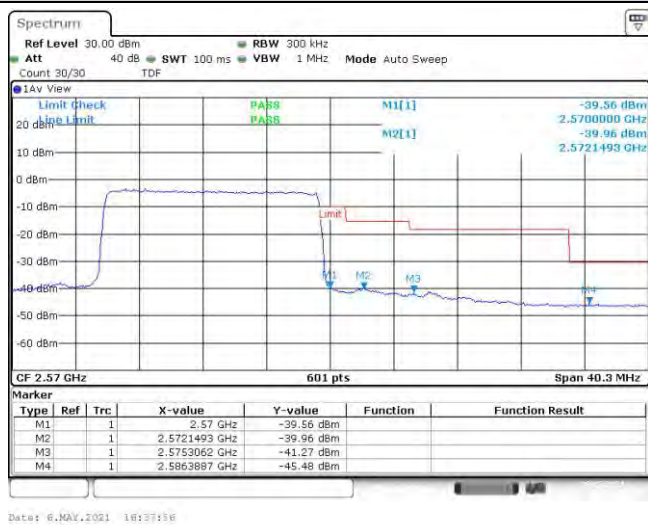

Band7-15MHz-16QAM-21375-75RB#0

Band7-20MHz-QPSK-20850-100RB#0