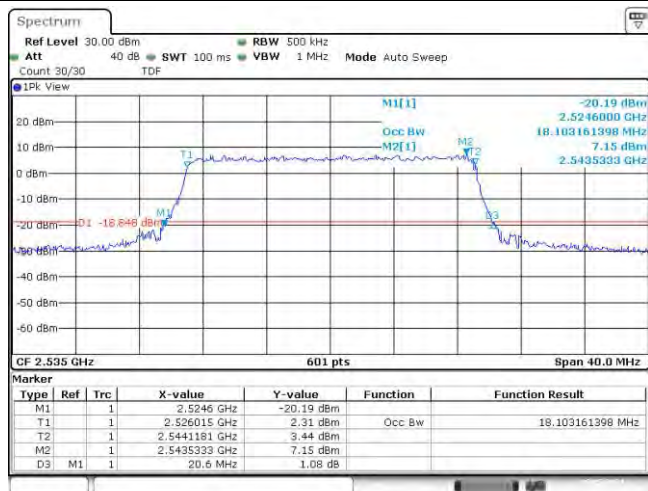

Date: 6.MAY.2021 18:31:12

Band7-20MHz-16QAM-20850-100RB#0

Date: 6.MAY.2021 18:30:33

Band7-20MHz-16QAM-21100-100RB#0

Date: 6.MAY.2021 18:30:39

Band7-20MHz-16QAM-21350-100RB#0

Date: 6.MAY.2021 18:33:29

Appendix C: Band Edge