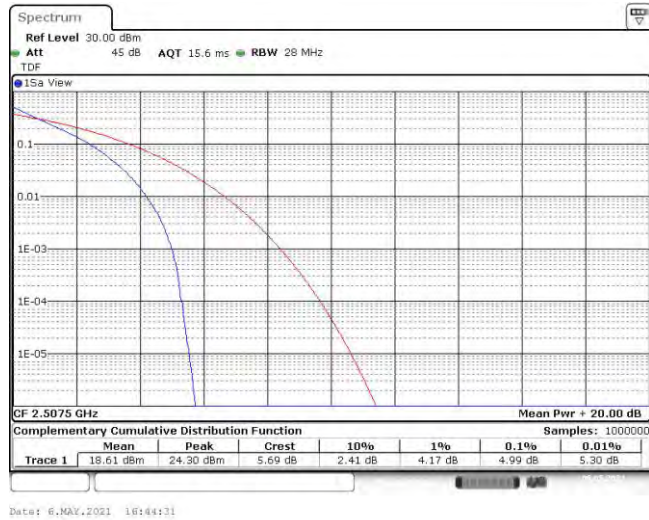

Band7-15MHz-QPSK-20825-75RB#0