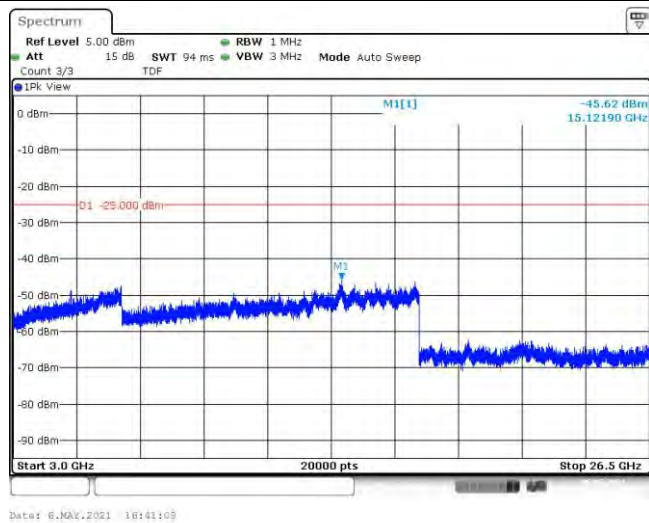

Band7-15MHz-16QAM-21375-75RB#0-Range3:3000~26500MHz

Band7-20MHz-QPSK-20850-100RB#0-Range1:30~1000MHz