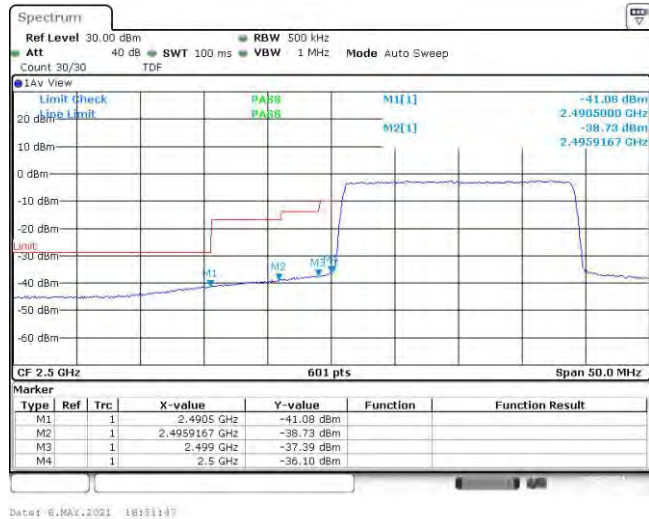

Band7-20MHz-QPSK-21350-100RB#0

Band7-20MHz-16QAM-20850-100RB#0

Band7-20MHz-16QAM-21350-100RB#0