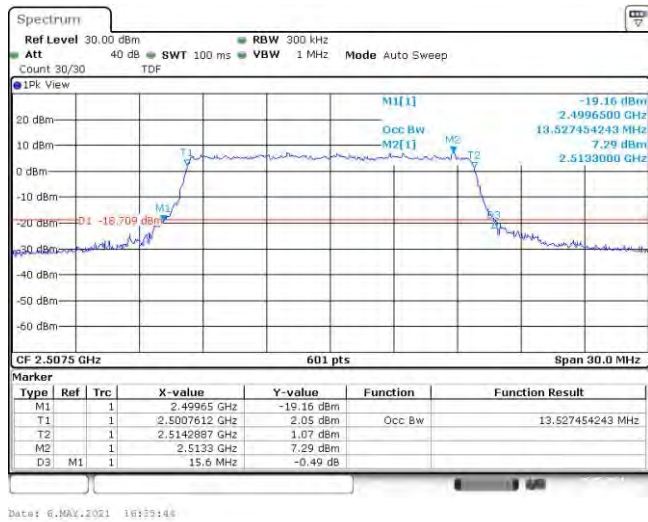

Band7-15MHz-QPSK-20825-75RB#0