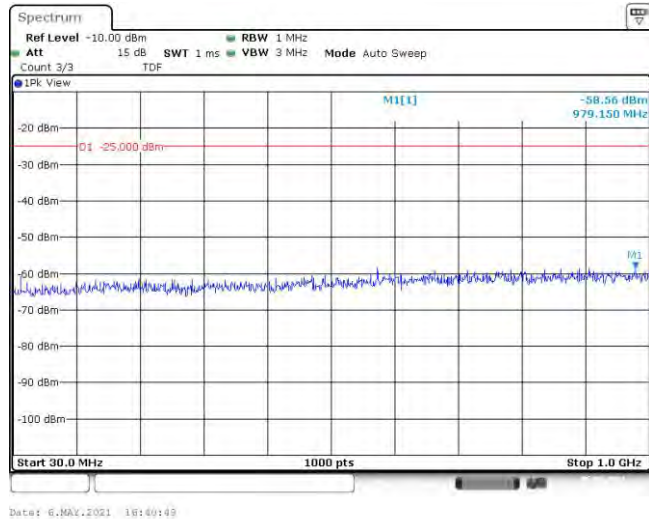

Band7-15MHz-16QAM-21100-75RB#0-Range1:30~1000MHz

Band7-15MHz-16QAM-21100-75RB#0-Range2:1000~3000MHz

Band7-15MHz-16QAM-21100-75RB#0-Range3:3000~26500MHz

Band7-15MHz-16QAM-21375-75RB#0-Range1:30~1000MHz

Band7-15MHz-16QAM-21375-75RB#0-Range2:1000~3000MHz