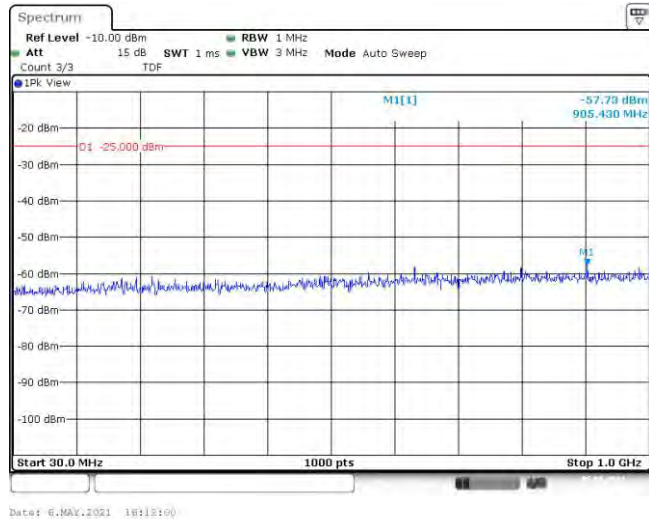

Band7-5MHz-16QAM-21425-25RB#0-Range1:30~1000MHz