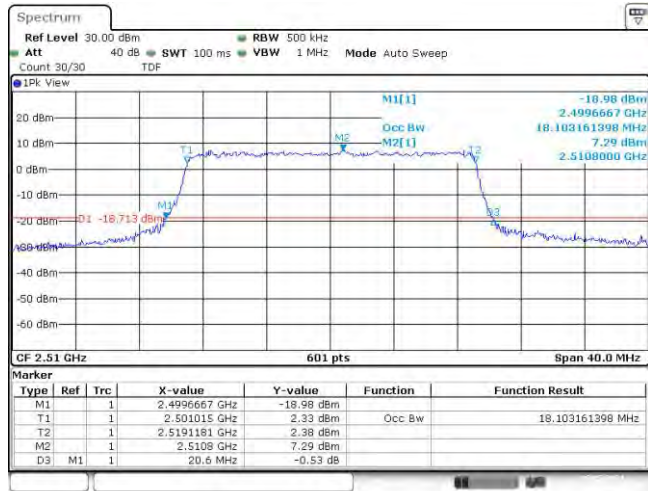

Date: 6.MAY.2021 18:31:12

Band7-20MHz-16QAM-20850-100RB#0

Date: 6.MAY.2021 18:30:33

Band7-20MHz-16QAM-21100-100RB#0

Date: 6.MAY.2021 18:30:39

Band7-20MHz-16QAM-21350-100RB#0

Date: 6.MAY.2021 18:33:29

Appendix C: Band Edge