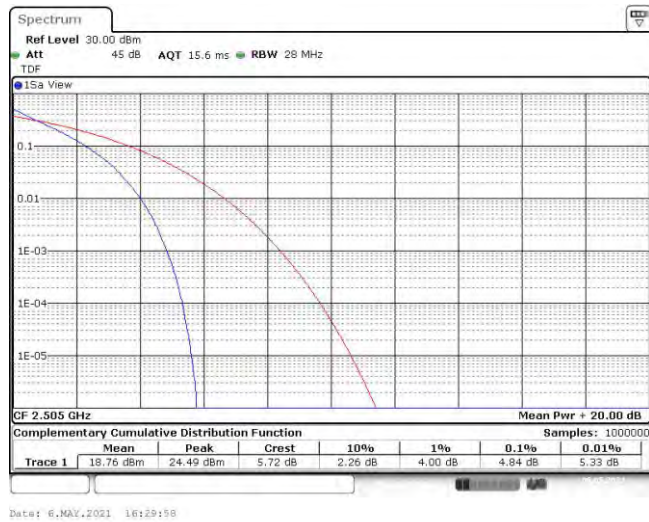

Test Graphs

Band7-5MHz-QPSK-20775-25RB#0

Band7-5MHz-QPSK-21100-25RB#0

Band7-5MHz-QPSK-21425-25RB#0

Band7-5MHz-16QAM-20775-25RB#0

Band7-5MHz-16QAM-21100-25RB#0

Band7-5MHz-16QAM-21425-25RB#0

Band7-10MHz-QPSK-20800-50RB#0