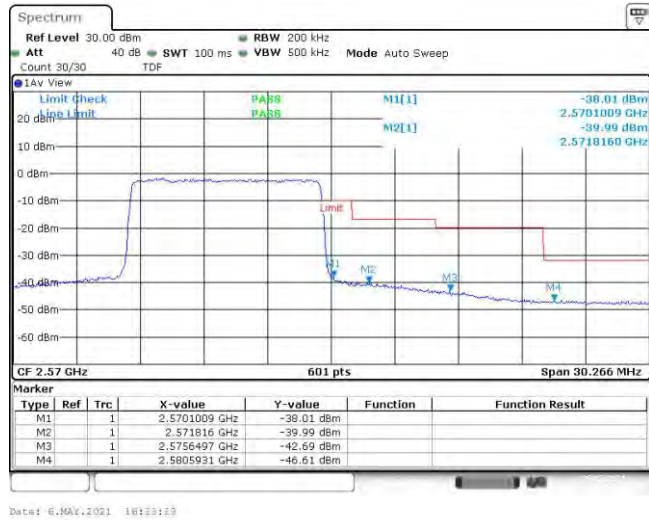

Band7-10MHz-16QAM-21400-50RB#0