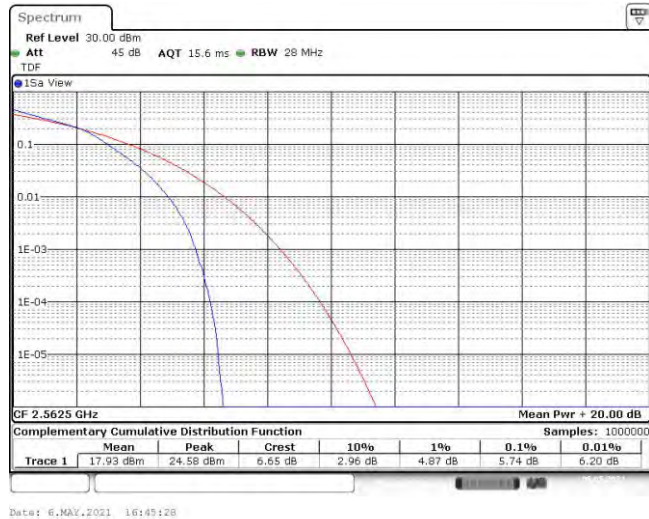

Band7-15MHz-16QAM-21375-75RB#0