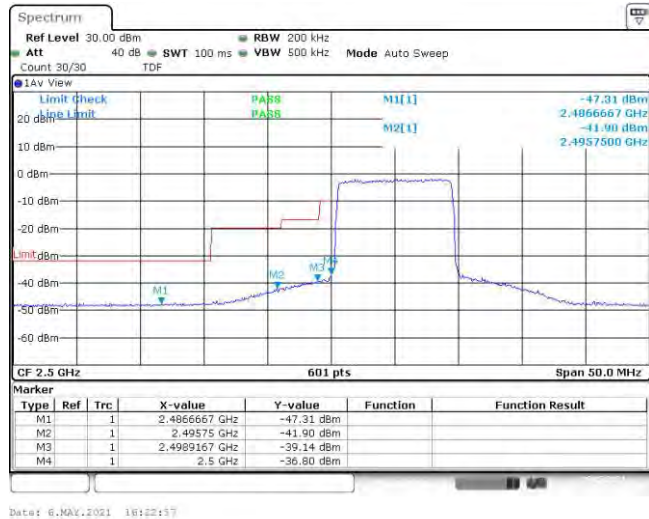

Band7-10MHz-16QAM-21400-50RB#0

Band7-15MHz-QPSK-20825-75RB#0

Band7-15MHz-QPSK-21375-75RB#0