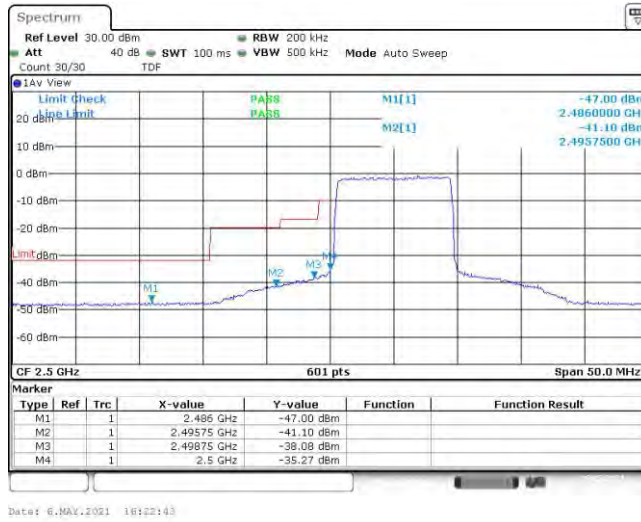

Band7-10MHz-QPSK-20800-50RB#0