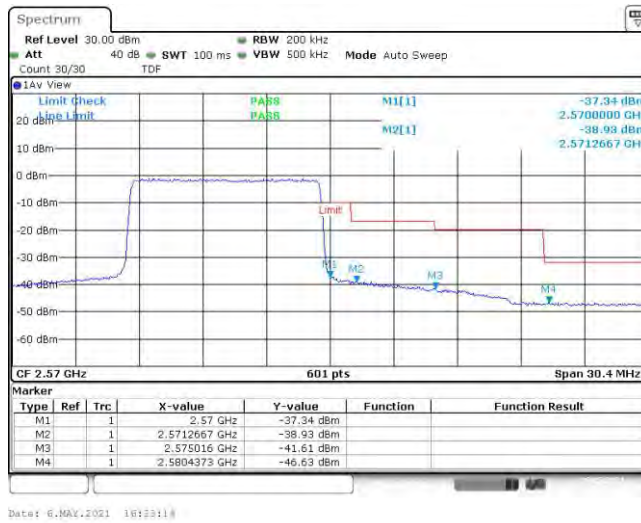

Band7-10MHz-QPSK-21400-50RB#0

Band7-10MHz-16QAM-20800-50RB#0