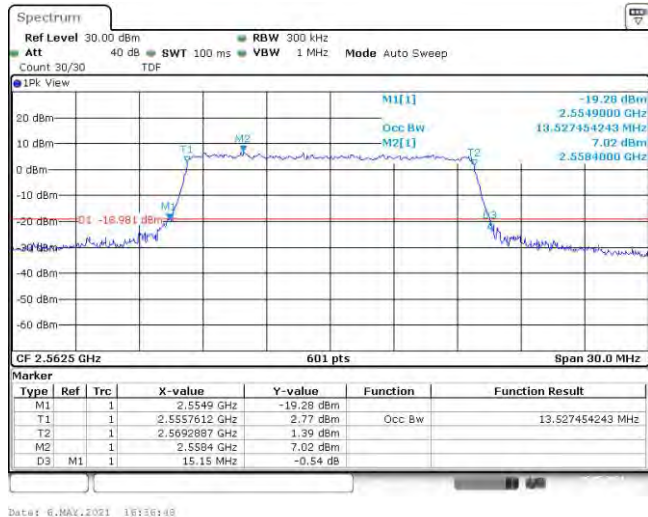

Band7-20MHz-QPSK-20850-100RB#0

Band7-20MHz-QPSK-21100-100RB#0

Band7-20MHz-QPSK-21350-100RB#0