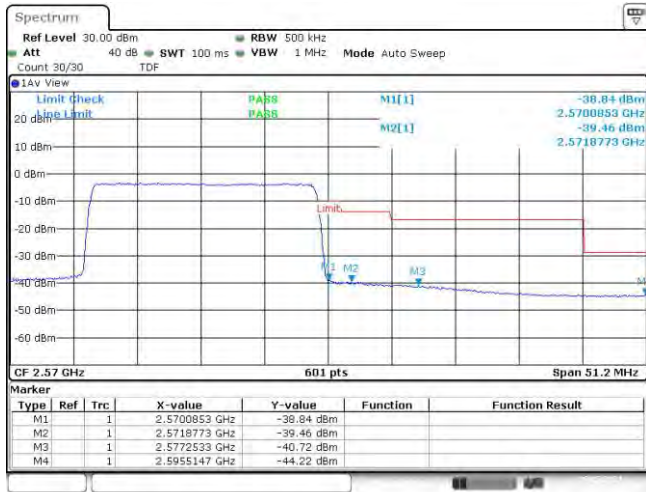

Band7-15MHz-16QAM-21375-75RB#0

Band7-20MHz-QPSK-20850-100RB#0

Band7-20MHz-QPSK-21350-100RB#0

Band7-20MHz-16QAM-20850-100RB#0

Band7-20MHz-16QAM-21350-100RB#0

Date: 6.MAY.2021 18:32:18

Appendix D: Conducted Spurious Emission