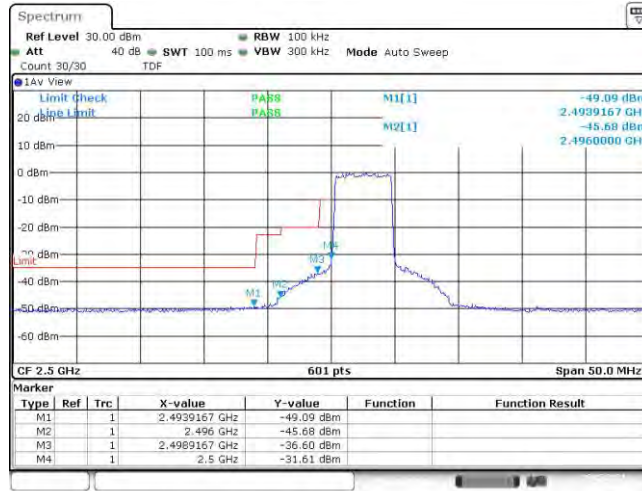

Test Graphs

Band7-5MHz-QPSK-20775-25RB#0

Date: 6.MAY.2021 16:09:18