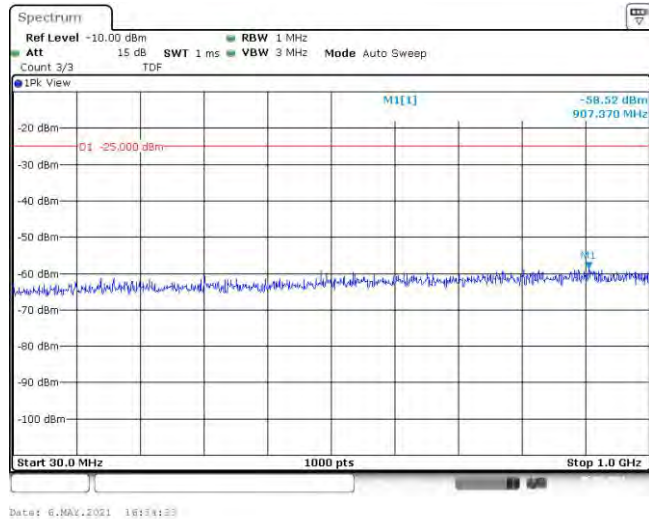

Band7-20MHz-16QAM-21100-100RB#0-Range1:30~1000MHz