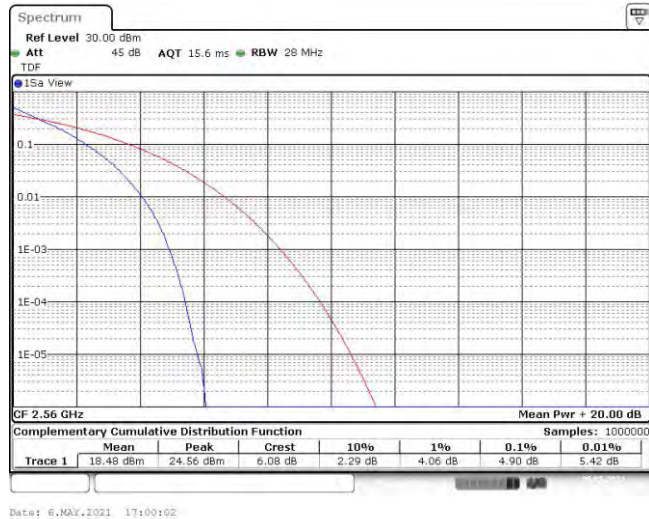

Band7-20MHz-QPSK-21350-100RB#0