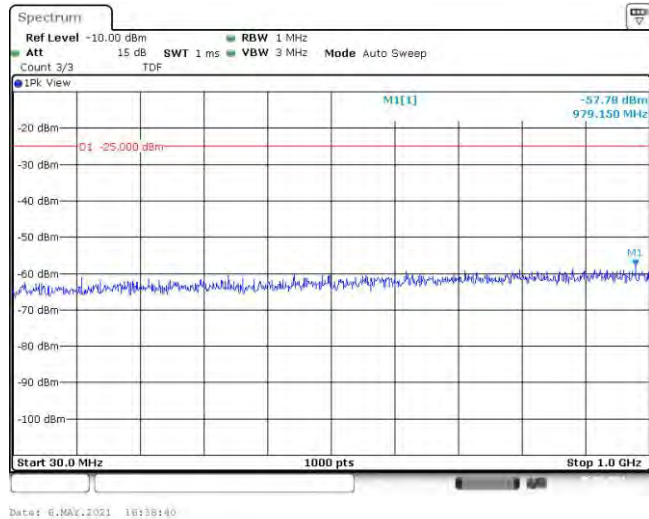

Band7-15MHz-16QAM-20825-75RB#0-Range1:30~1000MHz