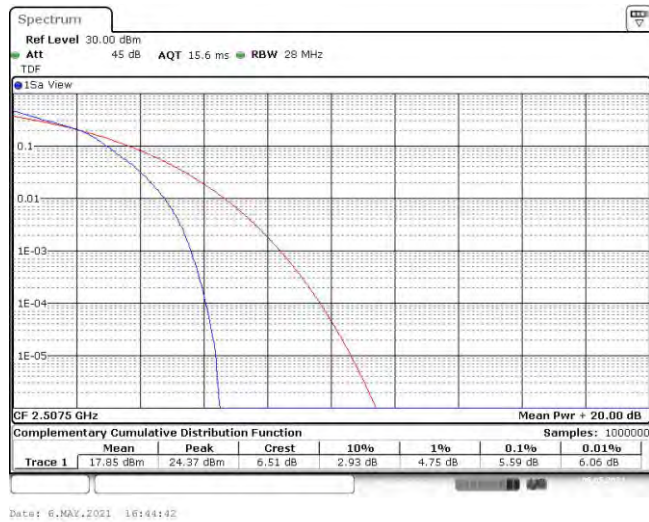

Band7-15MHz-16QAM-20825-75RB#0