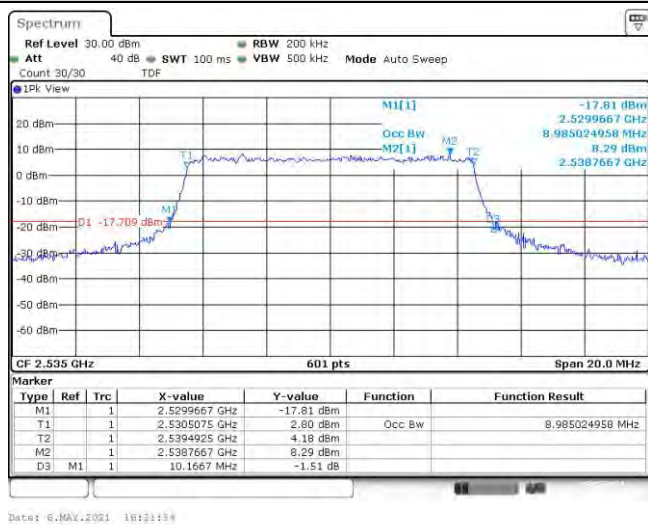

Band7-10MHz-16QAM-21100-50RB#0

Band7-10MHz-16QAM-21400-50RB#0