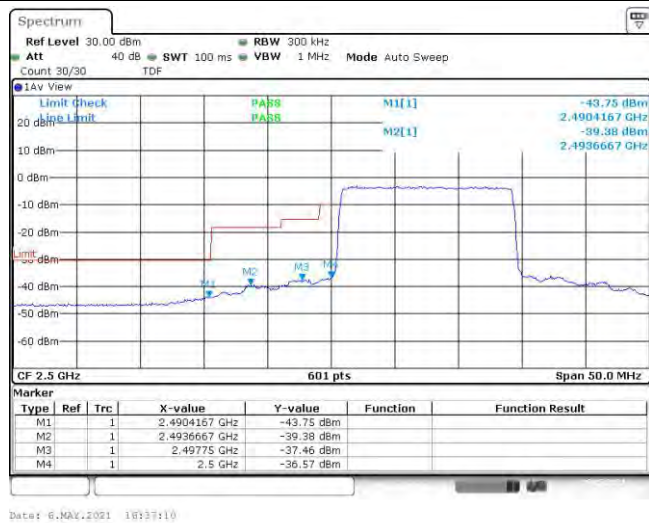

Band7-15MHz-QPSK-20825-75RB#0

Band7-15MHz-QPSK-21375-75RB#0