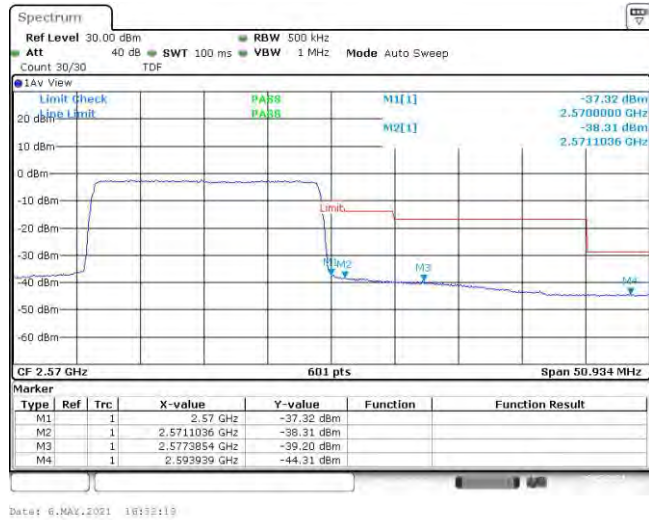

Band7-20MHz-QPSK-21350-100RB#0