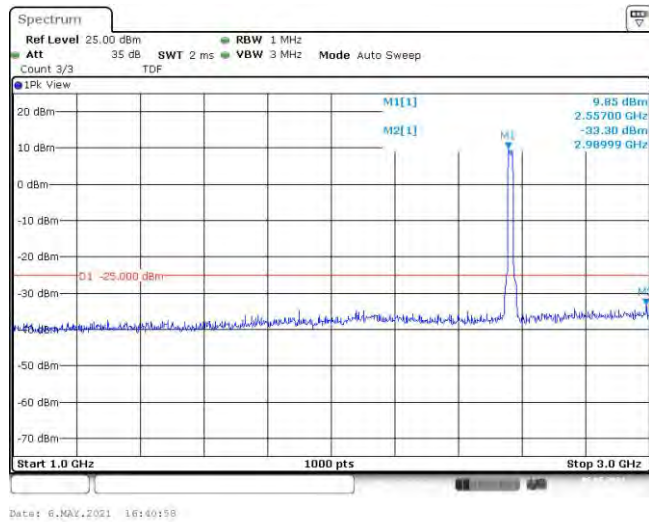

Band7-15MHz-16QAM-21100-75RB#0-Range1:30~1000MHz

Band7-15MHz-16QAM-21100-75RB#0-Range2:1000~3000MHz

Band7-15MHz-16QAM-21100-75RB#0-Range3:3000~26500MHz

Band7-15MHz-16QAM-21375-75RB#0-Range1:30~1000MHz

Band7-15MHz-16QAM-21375-75RB#0-Range2:1000~3000MHz