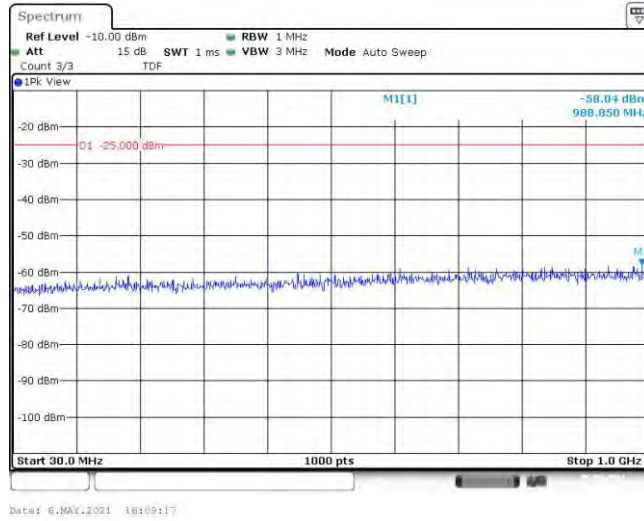

Test Graphs

Band7-5MHz-QPSK-20775-25RB#0-Range1:30~1000MHz