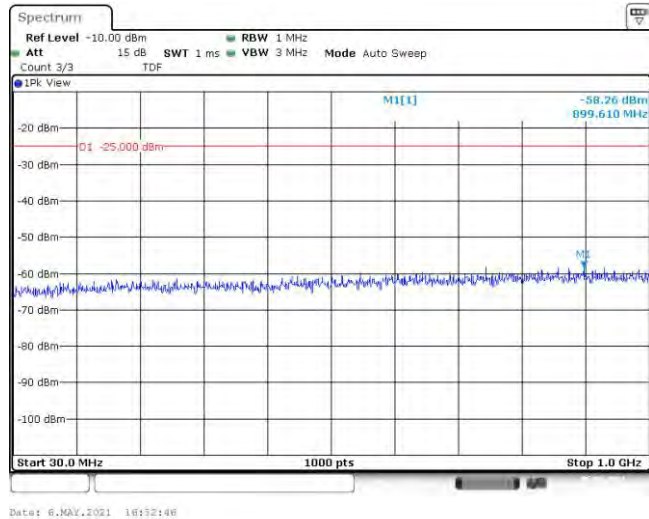

Band7-20MHz-QPSK-20850-100RB#0-Range2:1000~3000MHz

Band7-20MHz-QPSK-20850-100RB#0-Range3:3000~26500MHz

Band7-20MHz-QPSK-21100-100RB#0-Range1:30~1000MHz