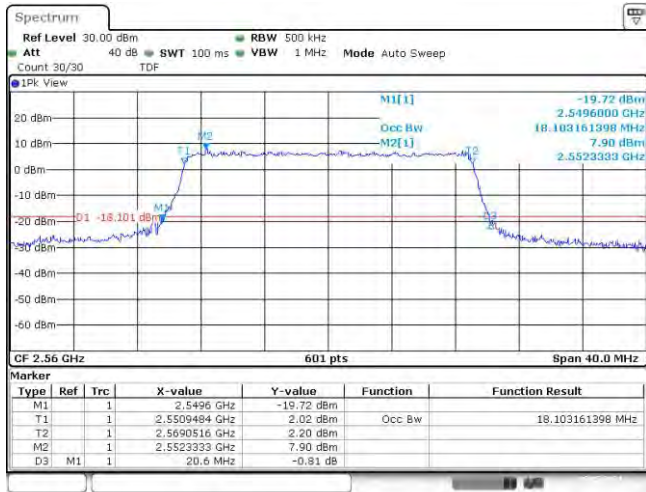

Date: 6.MAY.2021 18:31:12

Band7-20MHz-16QAM-20850-100RB#0

Date: 6.MAY.2021 18:30:33

Band7-20MHz-16QAM-21100-100RB#0

Date: 6.MAY.2021 18:30:39

Band7-20MHz-16QAM-21350-100RB#0

Date: 6.MAY.2021 18:33:29

Appendix C: Band Edge