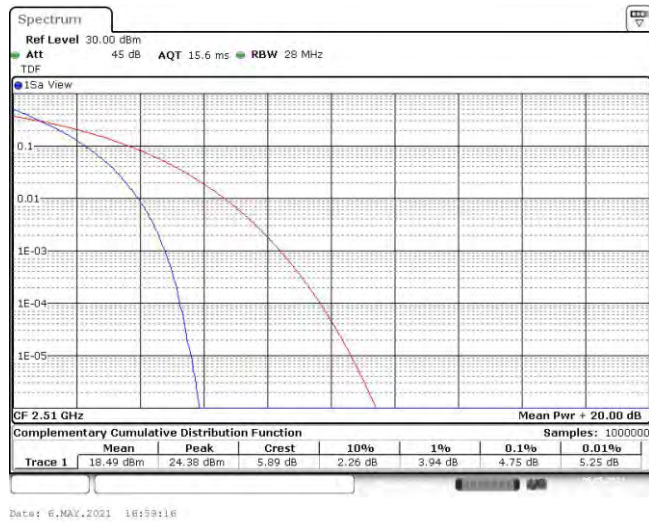

Band7-20MHz-QPSK-20850-100RB#0