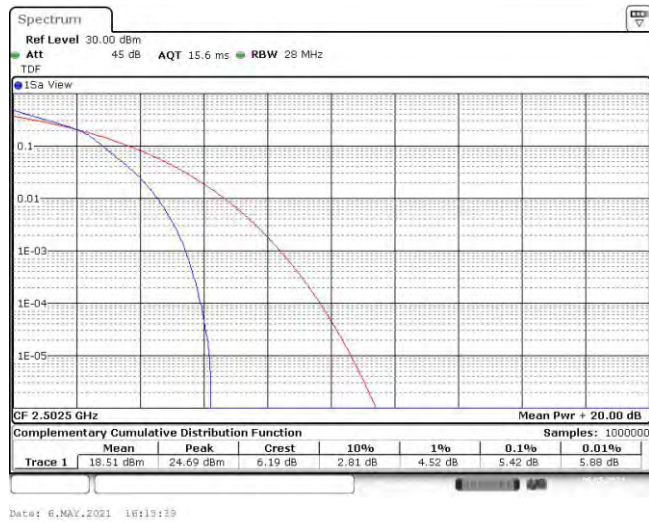

Test Graphs

Band7-5MHz-QPSK-20775-25RB#0

Band7-5MHz-QPSK-21100-25RB#0

Band7-5MHz-QPSK-21425-25RB#0

Band7-5MHz-16QAM-20775-25RB#0

Band7-5MHz-16QAM-21100-25RB#0

Band7-5MHz-16QAM-21425-25RB#0

Band7-10MHz-QPSK-20800-50RB#0