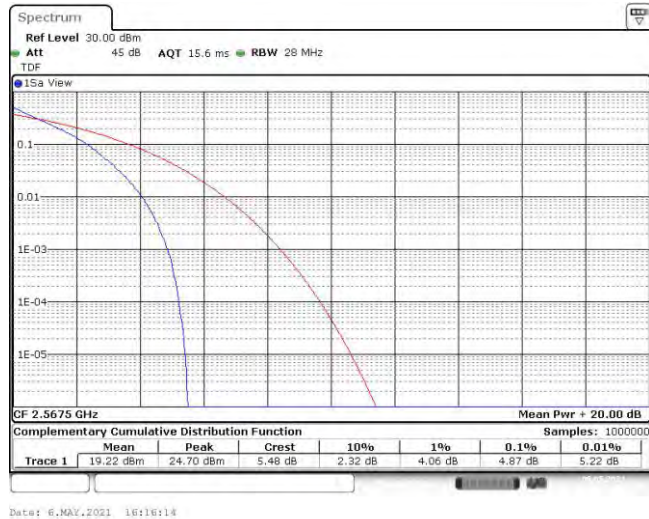

Test Graphs

Band7-5MHz-QPSK-20775-25RB#0

Band7-5MHz-QPSK-21100-25RB#0

Band7-5MHz-QPSK-21425-25RB#0

Band7-5MHz-16QAM-20775-25RB#0

Band7-5MHz-16QAM-21100-25RB#0

Band7-5MHz-16QAM-21425-25RB#0

Band7-10MHz-QPSK-20800-50RB#0