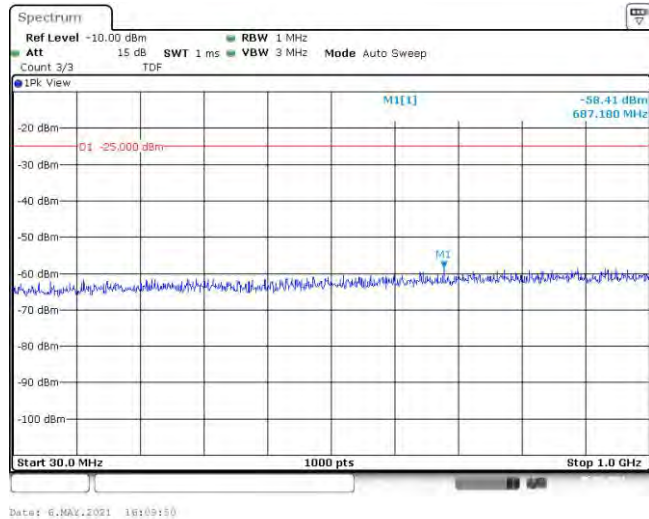

Band7-5MHz-16QAM-20775-25RB#0-Range1:30~1000MHz