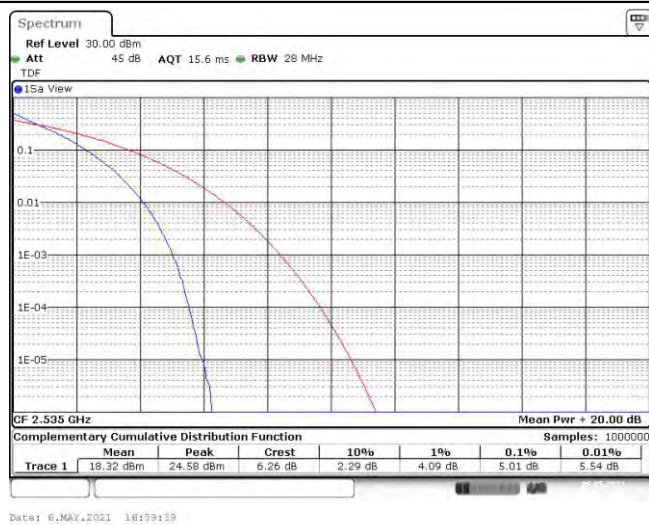

Band7-20MHz-QPSK-21100-100RB#0