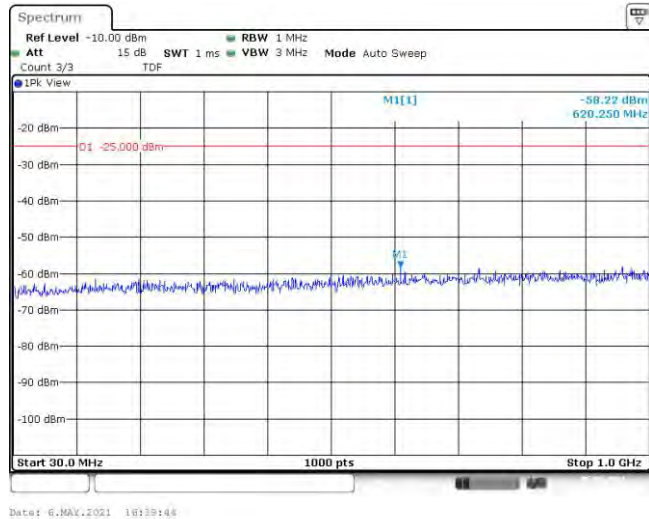

Band7-15MHz-16QAM-21100-75RB#0-Range1:30~1000MHz