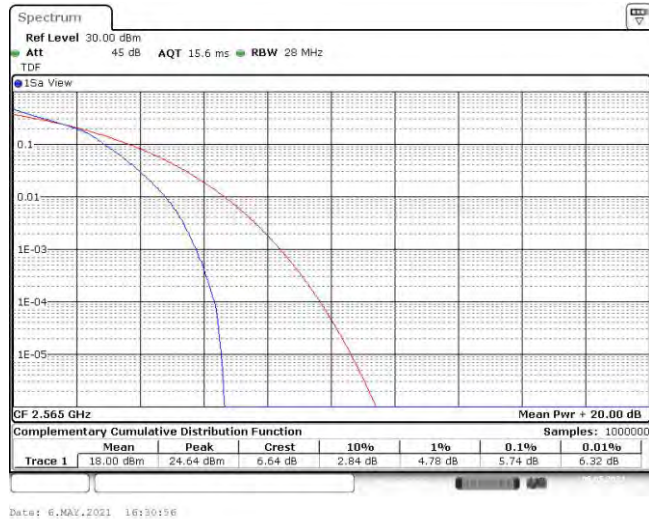

Band7-10MHz-16QAM-21400-50RB#0