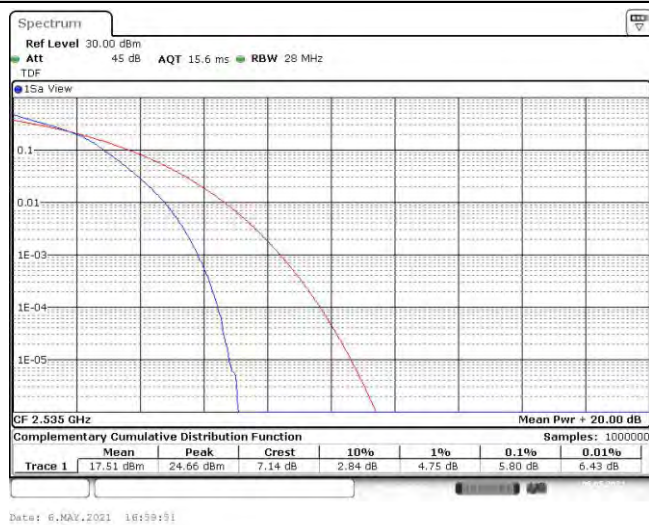

Band7-20MHz-16QAM-20850-100RB#0

Band7-20MHz-16QAM-21100-100RB#0

Band7-20MHz-16QAM-21350-100RB#0

Date: 6.MAY.2021 17:00:13

Appendix B: 26dB Bandwidth and Occupied Bandwidth

Test Result

Band	Bandwidth	Modulation	Channel	RB Configuration	Occupied Bandwidth (MHz)	26dB Bandwidth (MHz)	Verdict
Band7	5MHz	QPSK	20775	25RB#0	4.525	5.370	PASS
Band7	5MHz	QPSK	21100	25RB#0	4.535	5.400	PASS
Band7	5MHz	QPSK	21425	25RB#0	4.525	5.410	PASS
Band7	5MHz	16QAM	20775	25RB#0	4.525	5.320	PASS
Band7	5MHz	16QAM	21100	25RB#0	4.515	5.340	PASS
Band7	5MHz	16QAM	21425	25RB#0	4.515	5.340	PASS
Band7	10MHz	QPSK	20800	50RB#0	9.018	10.133	PASS
Band7	10MHz	QPSK	21100	50RB#0	9.018	10.233	PASS
Band7	10MHz	QPSK	21400	50RB#0	9.018	10.200	PASS
Band7	10MHz	16QAM	20800	50RB#0	9.018	10.267	PASS
Band7	10MHz	16QAM	21100	50RB#0	8.985	10.167	PASS
Band7	10MHz	16QAM	21400	50RB#0	9.018	10.133	PASS
Band7	15MHz	QPSK	20825	75RB#0	13.527	15.600	PASS
Band7	15MHz	QPSK	21100	75RB#0	13.527	15.500	PASS
Band7	15MHz	QPSK	21375	75RB#0	13.527	15.600	PASS
Band7	15MHz	16QAM	20825	75RB#0	13.478	15.200	PASS
Band7	15MHz	16QAM	21100	75RB#0	13.527	15.300	PASS
Band7	15MHz	16QAM	21375	75RB#0	13.527	15.150	PASS
Band7	20MHz	QPSK	20850	100RB#0	18.103	20.533	PASS
Band7	20MHz	QPSK	21100	100RB#0	18.103	20.533	PASS
Band7	20MHz	QPSK	21350	100RB#0	18.103	20.467	PASS
Band7	20MHz	16QAM	20850	100RB#0	18.103	20.600	PASS
Band7	20MHz	16QAM	21100	100RB#0	18.103	20.600	PASS
Band7	20MHz	16QAM	21350	100RB#0	18.103	20.600	PASS