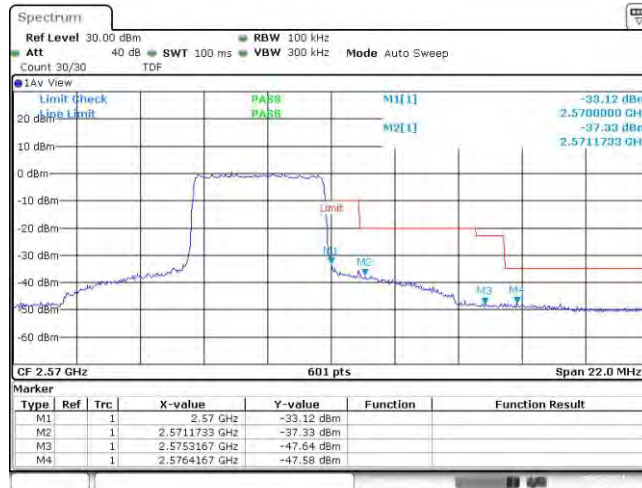

Band7-5MHz-QPSK-21425-25RB#0

Date: 6.MAY.2021 16:09:19