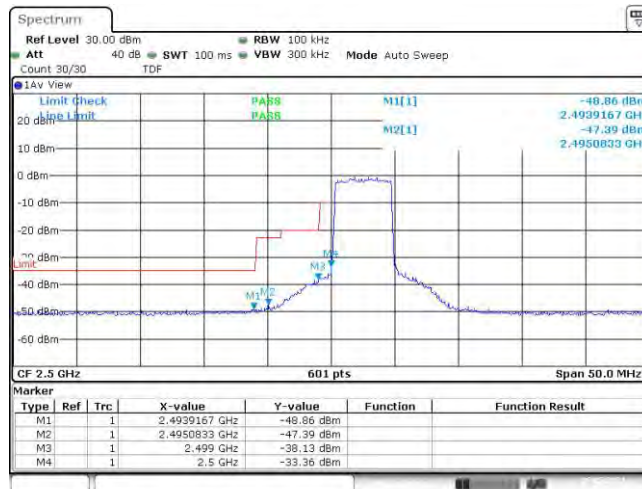

Test Graphs

Band7-5MHz-QPSK-20775-25RB#0

Date: 6.MAY.2021 16:09:18

Band7-5MHz-QPSK-21425-25RB#0

Date: 6.MAY.2021 16:09:19

Band7-5MHz-16QAM-20775-25RB#0

Date: 6.MAY.2021 16:09:33

Band7-5MHz-16QAM-21425-25RB#0