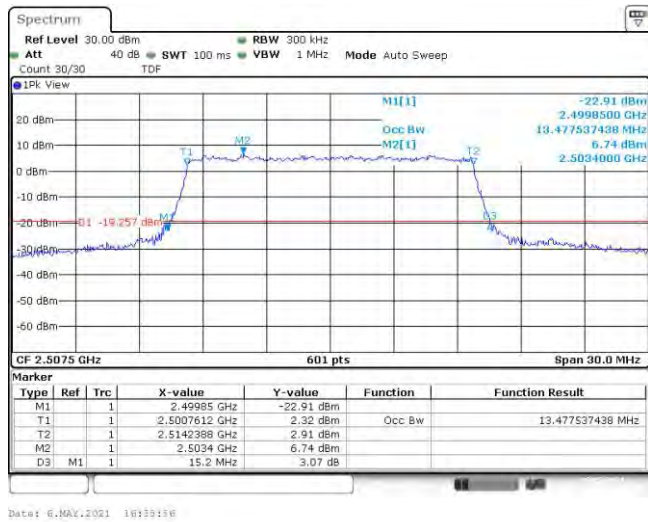

Band7-15MHz-16QAM-20825-75RB#0