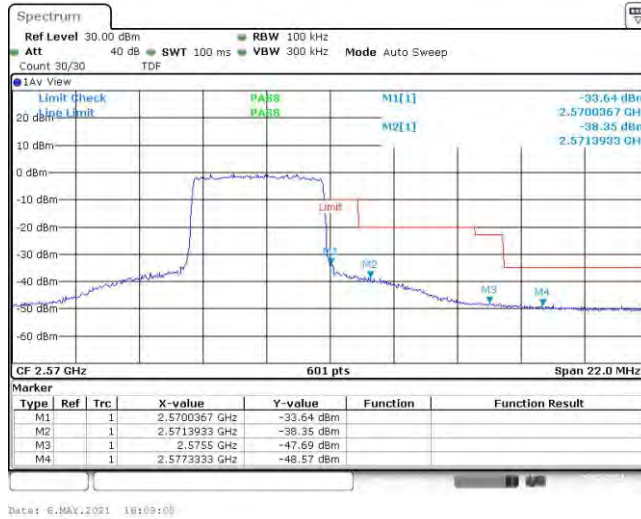

Test Graphs

Band7-5MHz-QPSK-20775-25RB#0

Date: 6.MAY.2021 16:09:18

Band7-5MHz-QPSK-21425-25RB#0

Date: 6.MAY.2021 16:09:19

Band7-5MHz-16QAM-20775-25RB#0

Date: 6.MAY.2021 16:09:33

Band7-5MHz-16QAM-21425-25RB#0