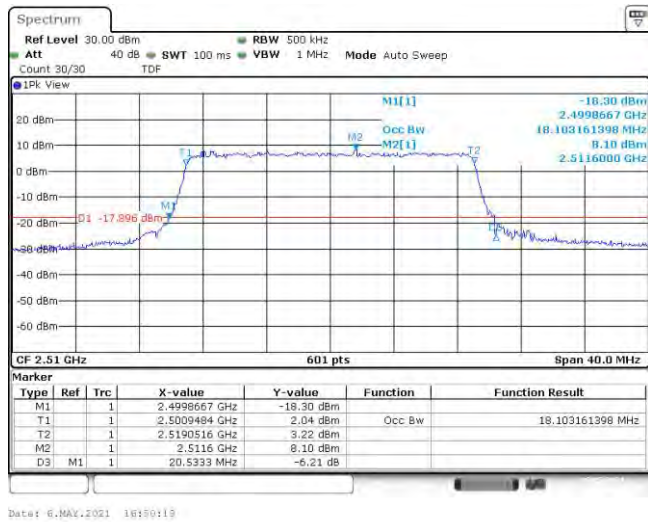

Band7-20MHz-QPSK-20850-100RB#0