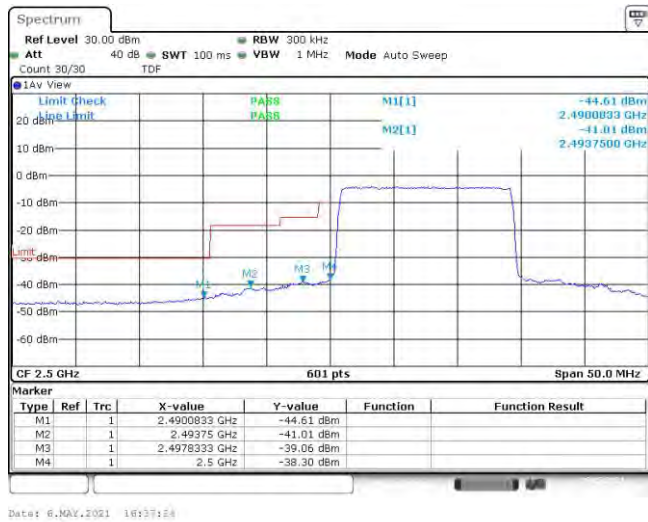

Band7-15MHz-16QAM-20825-75RB#0