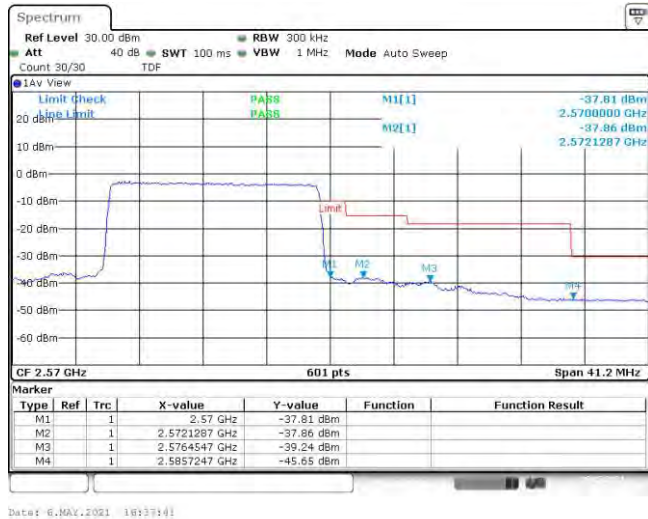

Band7-15MHz-16QAM-20825-75RB#0

Band7-15MHz-16QAM-21375-75RB#0

Band7-20MHz-QPSK-20850-100RB#0