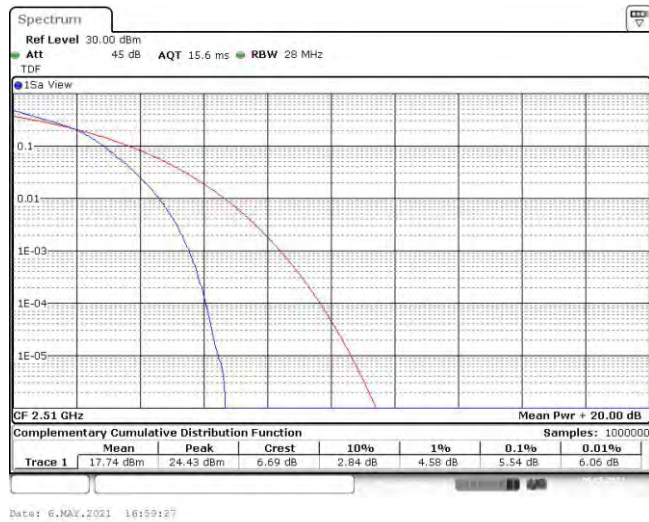

Band7-20MHz-16QAM-20850-100RB#0