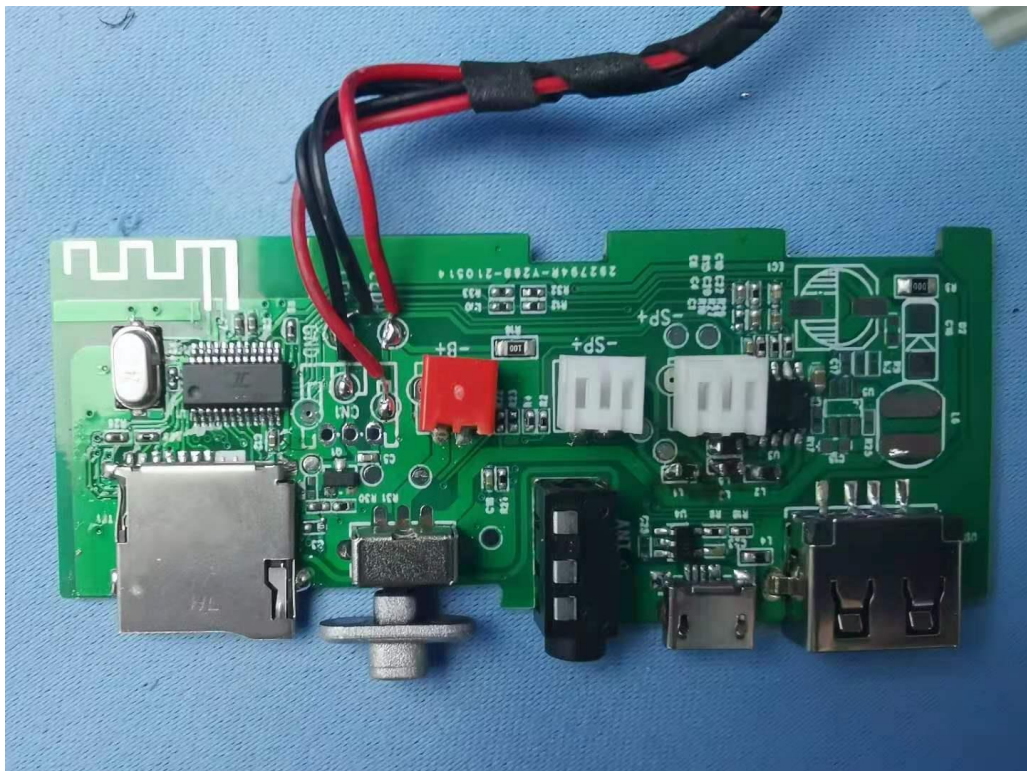

# Internal photos

+ 18650 HL 1200mAh 3.7V -