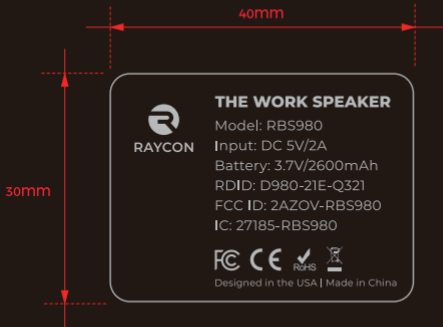

71.70

机型贴 圆形 材质 磨砂
直径71.7MM 厚度 0.15MM

RAYCON

THE WORK SPEAKER

Model: RBS980

Input: DC 5V/2A

Battery: 3.7V/2600mAh

RDID: D980-21E-Q321

FCC ID: 2AZOV-RBS980

IC: 27185-RBS980

Designed in the USA | Made in China

PANTONG 877C 银色

PANTONG 877C 银色