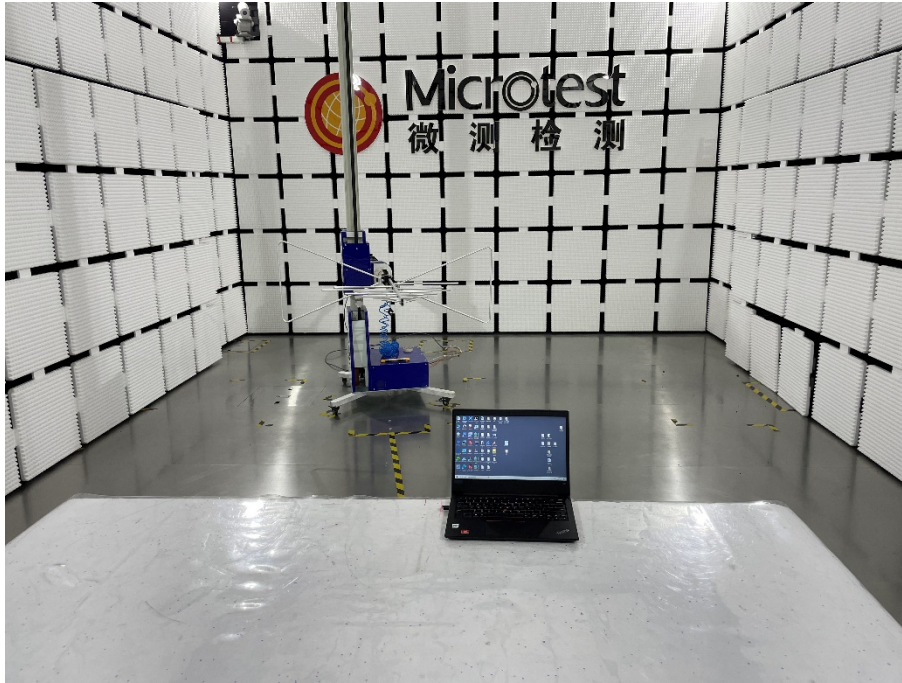

Appendix - Test Setup Photos

Model: RBH861 DONGLE

Radiated emissions – Below 1 GHz

Radiated emissions – Above 1 GHz

----End of Report----