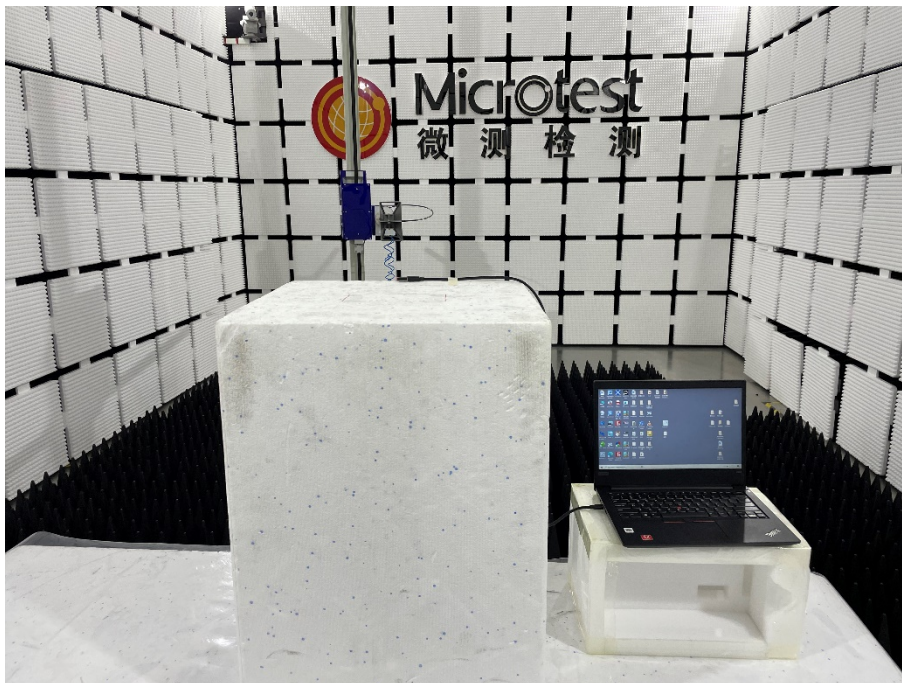

Appendix - Test Setup Photos

Model: RBH861 DONGLE

Radiated emissions – Below 1 GHz

Radiated emissions – Above 1 GHz

----End of Report----