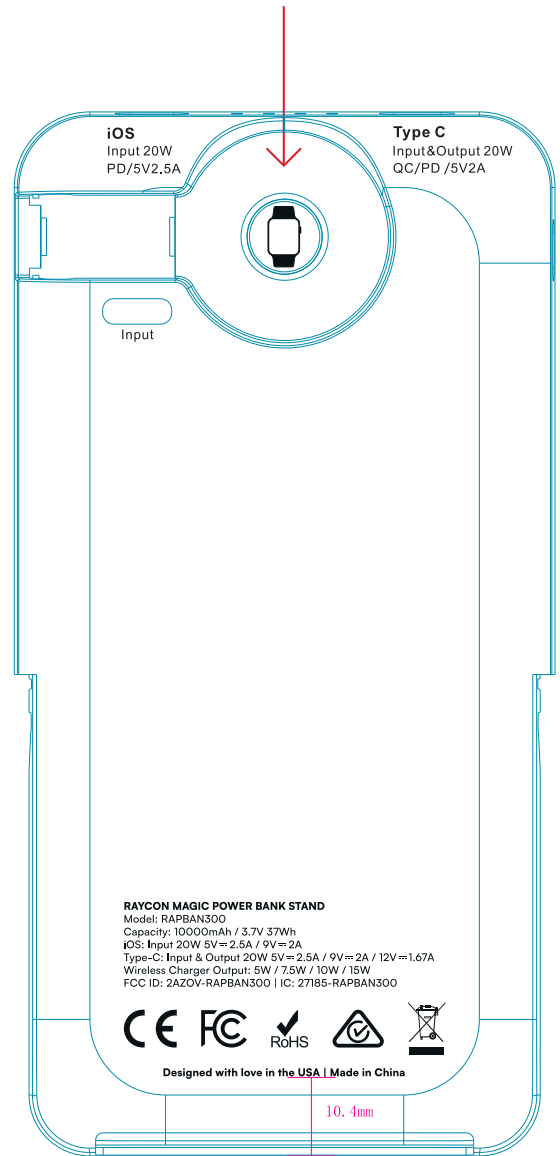

## MP01 Silkscreen File

丝印颜色：黑色  
Silkscreen Color: Pantone Black 6C