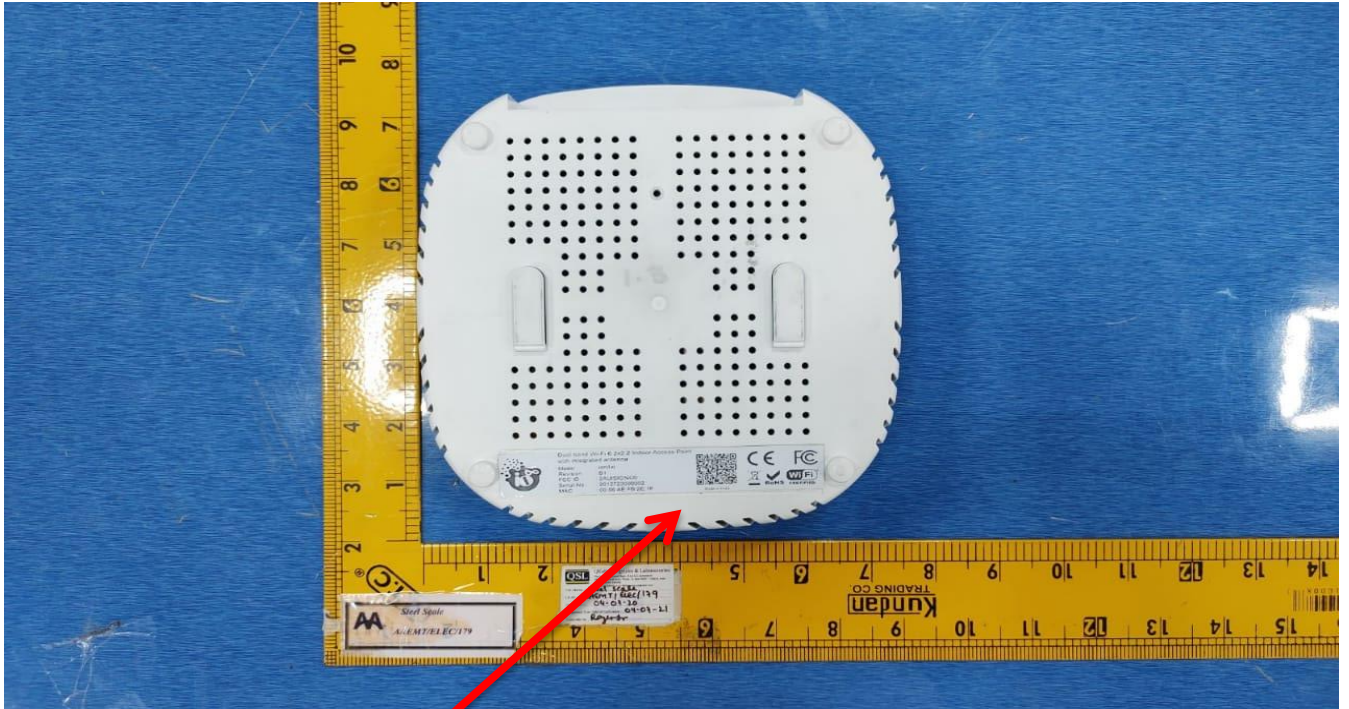

# LABEL – ION4XI

	<p>Dual band Wi-Fi 6 2x2:2 Indoor Access Point with integrated antenna</p> <p>Model : ion4xi Revision : B1 FCC ID : 2AZ01ION4XI Serial No. : 2012723800002 MAC : 00:08:AE:FB:2E:1F</p>		   
		<p>Made in India</p>	

**Label on EUT.**

**Label on EUT**