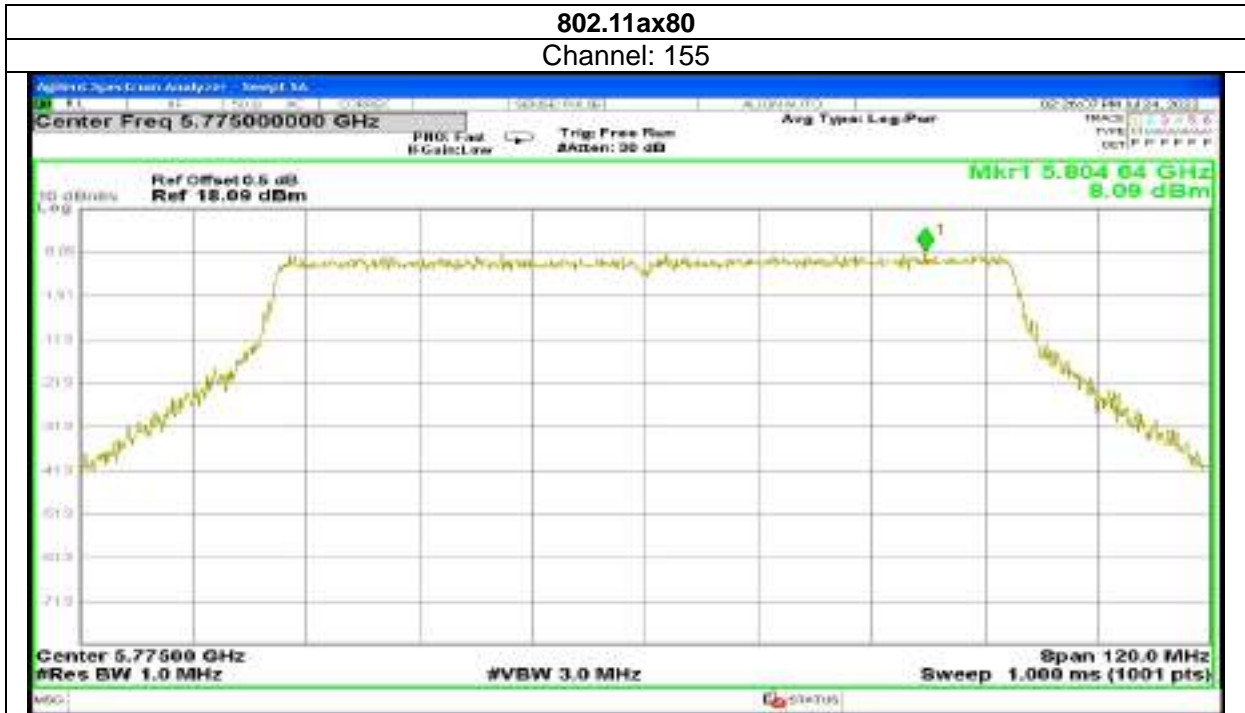

Channel: 165

802.11ac40

Channel: 151

Channel: 159

802.11ax40

Channel: 151

Channel: 159

Antenna 3: