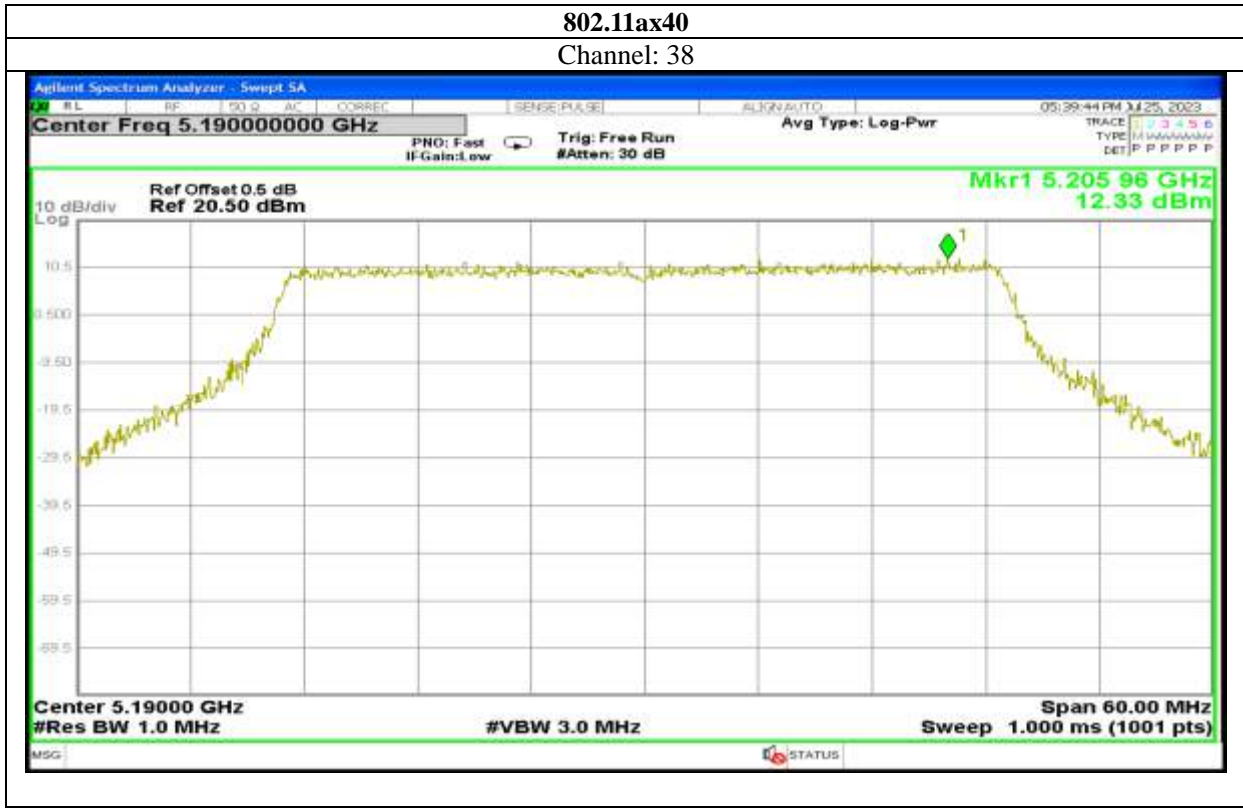

802.11ax40

Channel: 151

Channel: 159

Antenna 4:

Report No.: AAEMT/RF/230704-01-03

Channel: 46

Report No.: AAEMT/RF/230704-01-03

Report No.: AAEMT/RF/230704-01-03