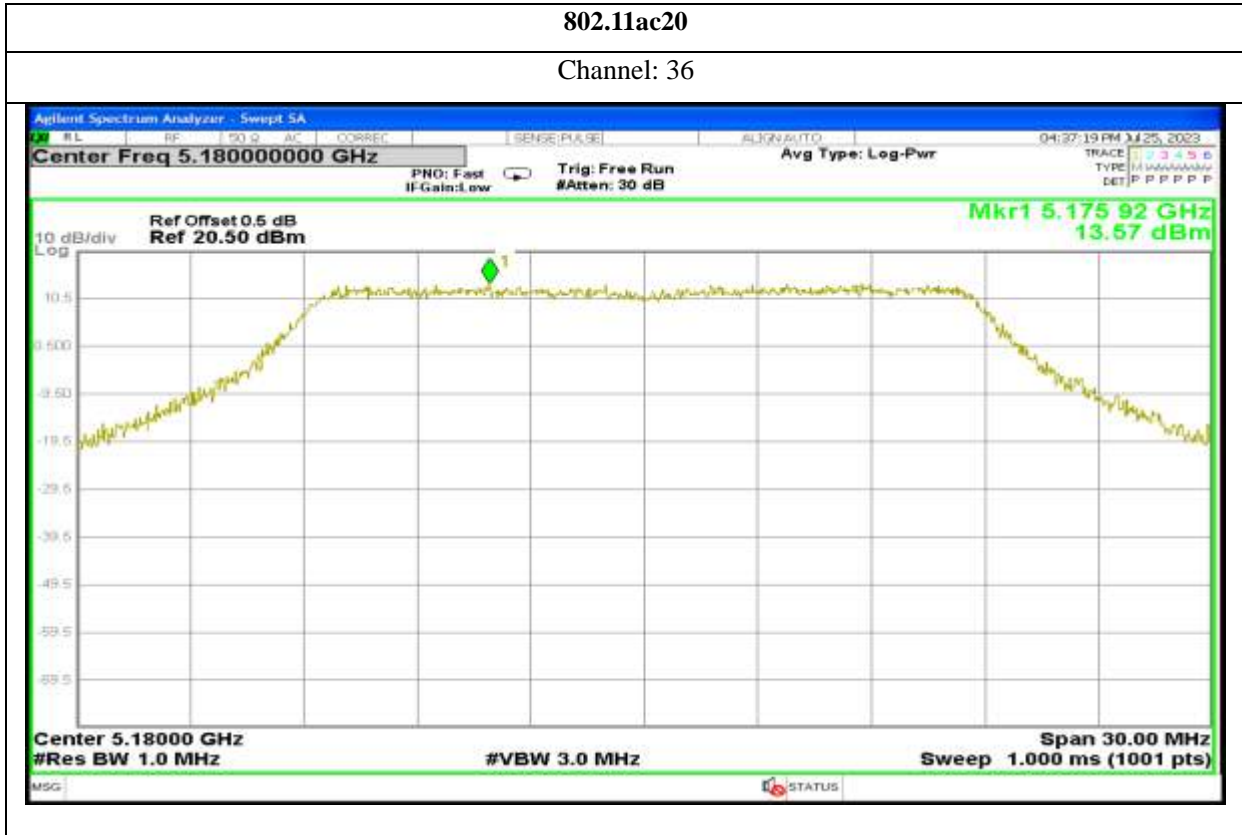

802.11ax40

Channel: 151

Channel: 159

Antenna 4:

Report No.: AAEMT/RF/230704-01-03

Channel: 46

Report No.: AAEMT/RF/230704-01-03

Report No.: AAEMT/RF/230704-01-03