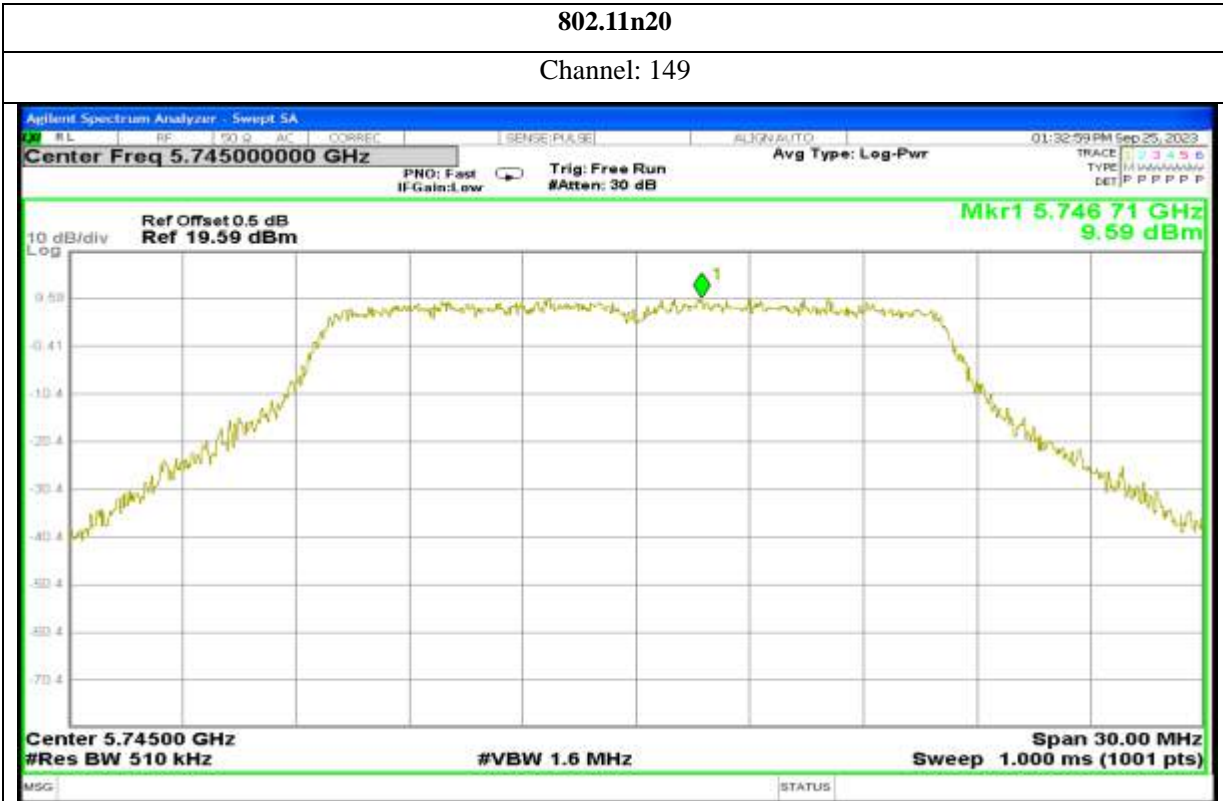

Channel: 157

Channel: 165

Report No.: AAEMT/RF/230704-01-03

802.11ax40

Channel: 151

Channel: 159

Antenna 5:

Channel: 46

802.11n20

Channel: 149

Channel: 157

802.11n40

Channel: 151

Channel: 159

802.11ac20

Channel: 149