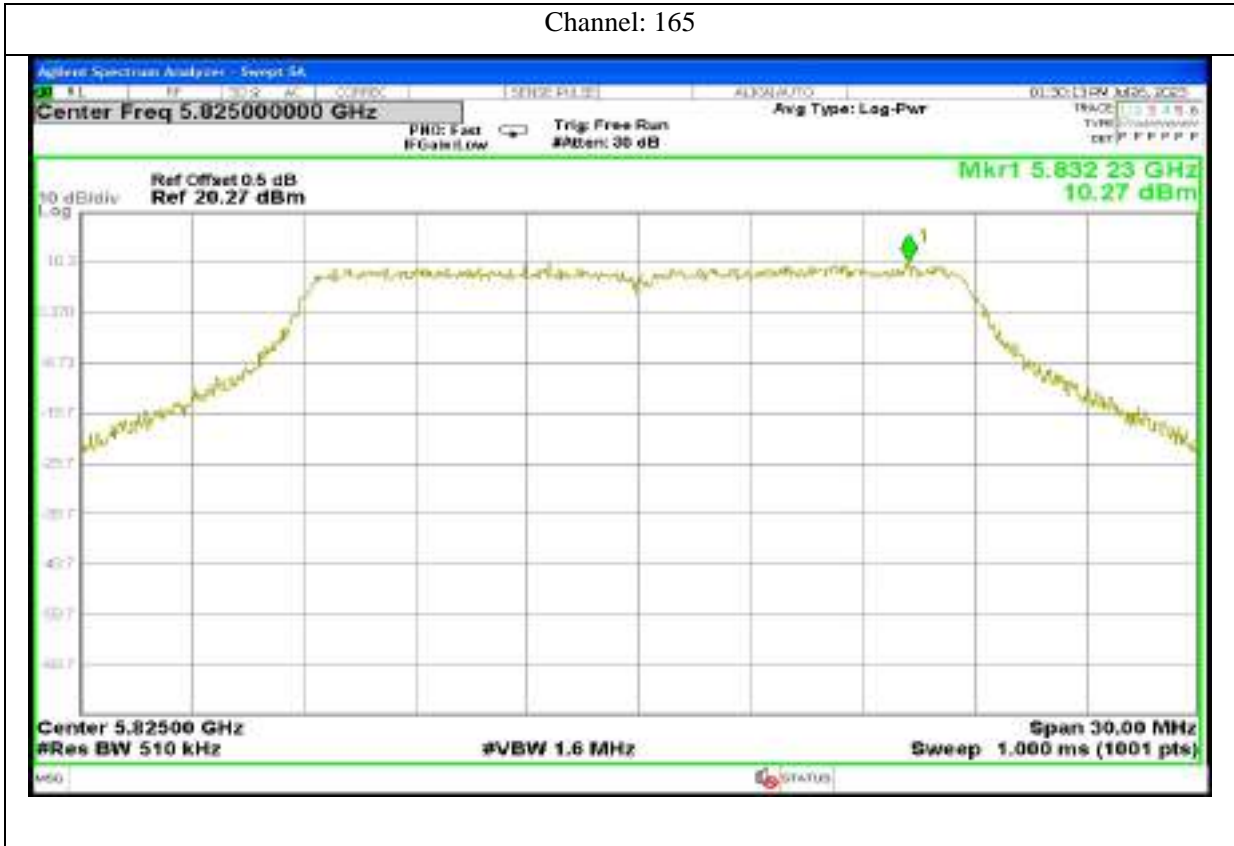

Channel: 165