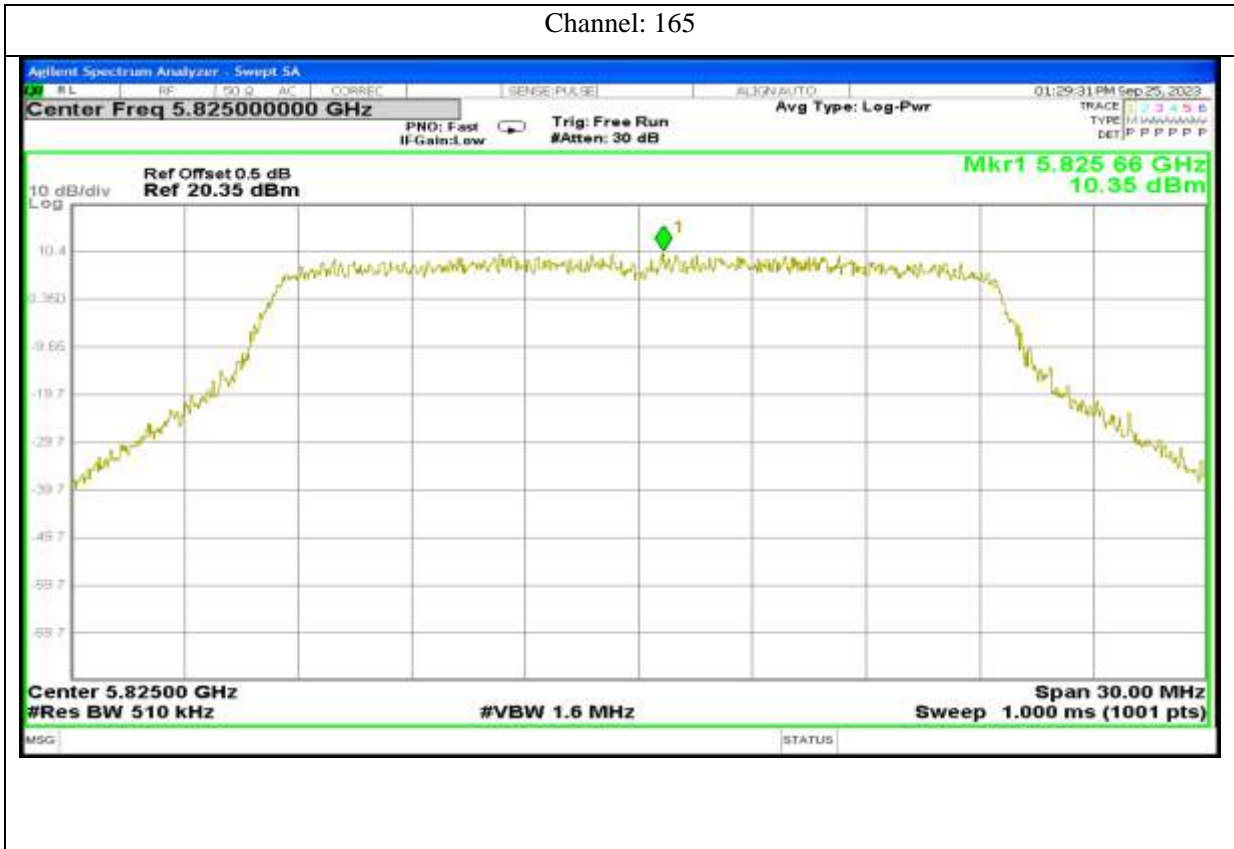

Channel: 157

Channel: 165

Report No.: AAEMT/RF/230704-01-03

802.11ax40

Channel: 151

Channel: 159

Antenna 5:

Channel: 46