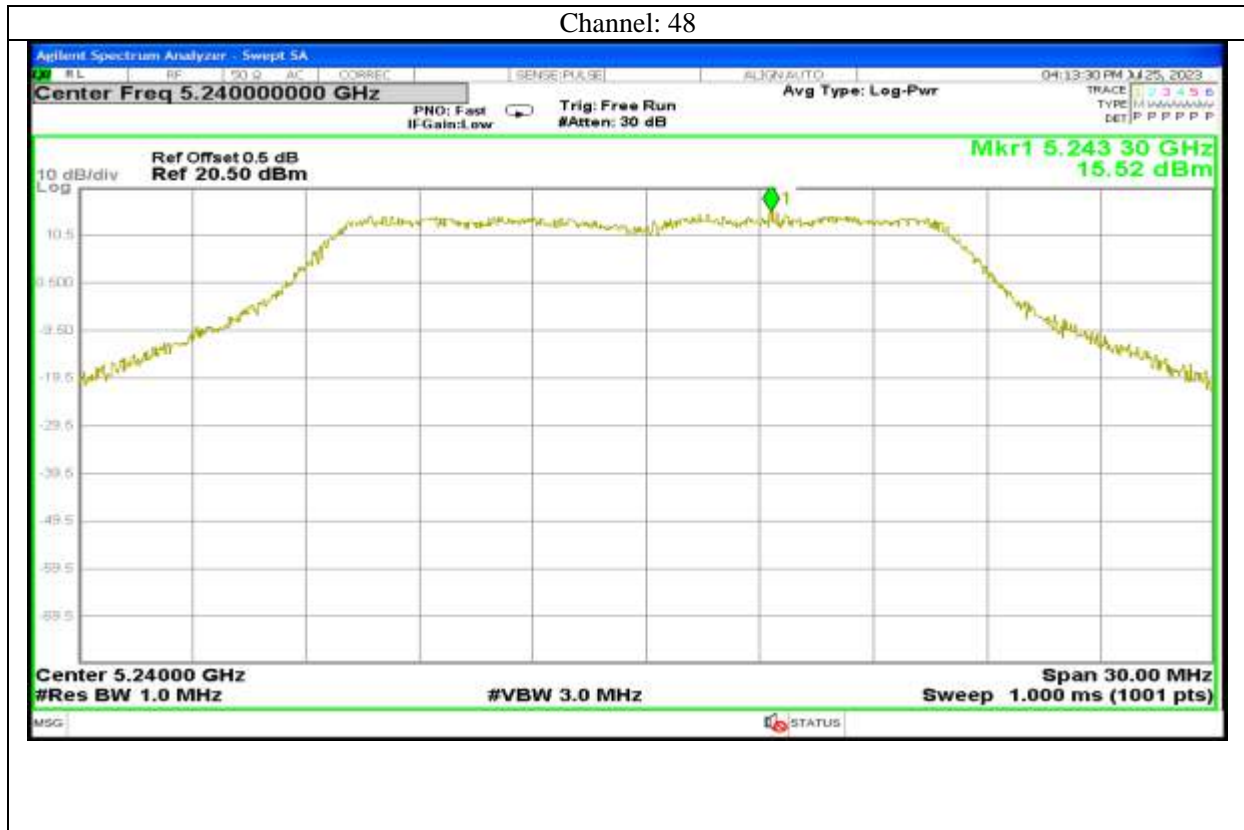

802.11ax40

Channel: 151

Channel: 159

Antenna 4:

Report No.: AAEMT/RF/230704-01-03

Channel: 46

Report No.: AAEMT/RF/230704-01-03

Report No.: AAEMT/RF/230704-01-03