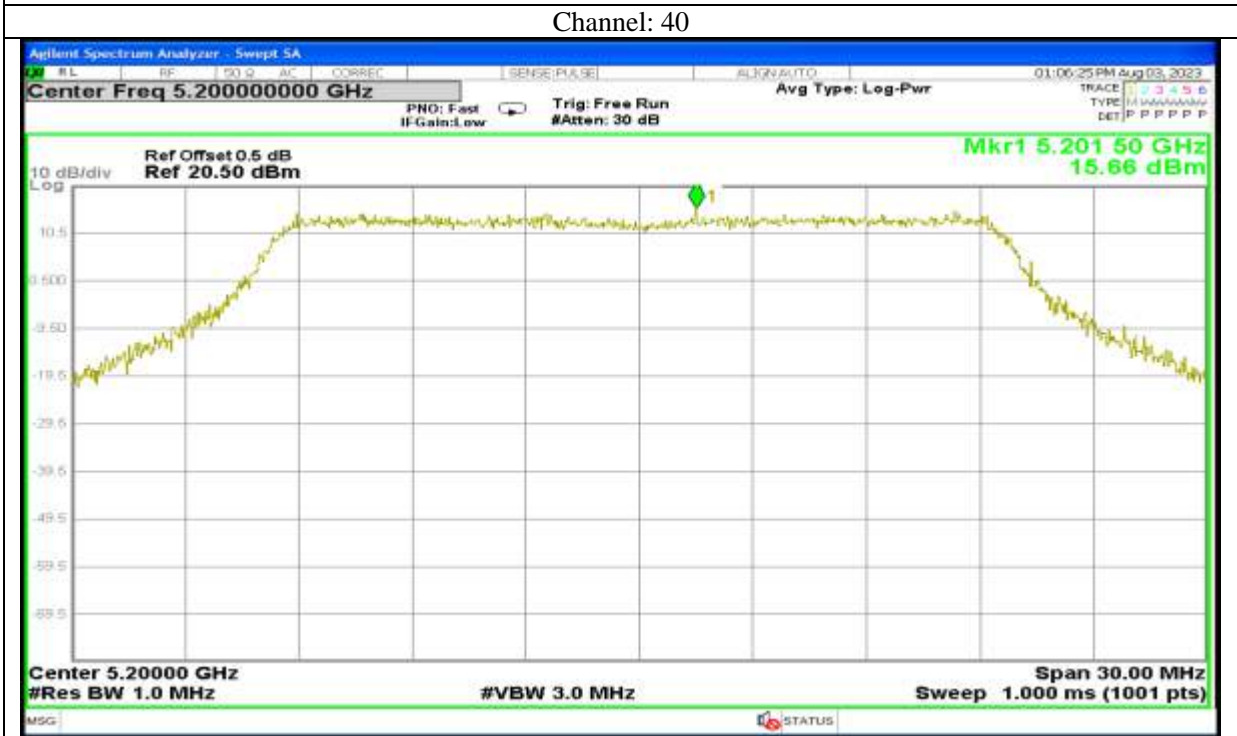

Channel: 159

Antenna 6:

Report No.: AAEMT/RF/230704-01-03

Report No.: AAEMT/RF/230704-01-03

Channel: 48

802.11a

Channel: 149

Channel: 157