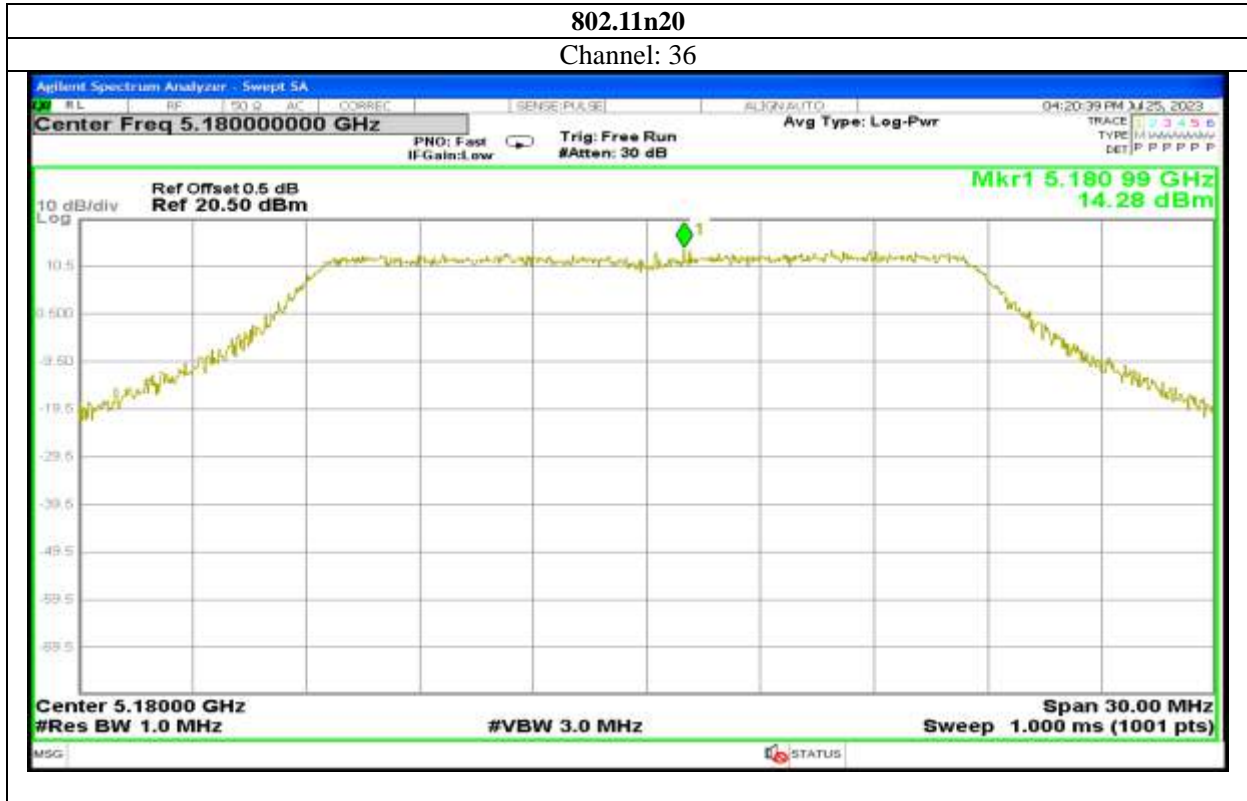

802.11ax40

Channel: 151

Channel: 159

Antenna 4:

Report No.: AAEMT/RF/230704-01-03

Channel: 46

Report No.: AAEMT/RF/230704-01-03

Report No.: AAEMT/RF/230704-01-03