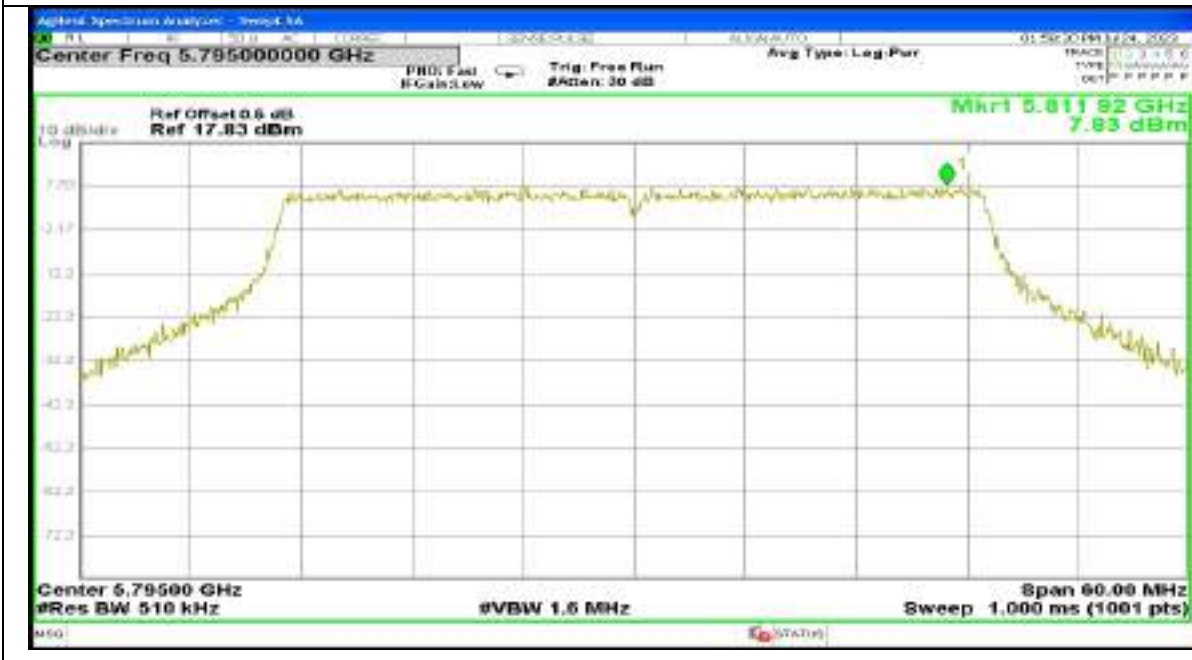

Channel: 165

802.11ac40

Channel: 151

Channel: 159

802.11ax40

Channel: 151

Channel: 159

Antenna 3: