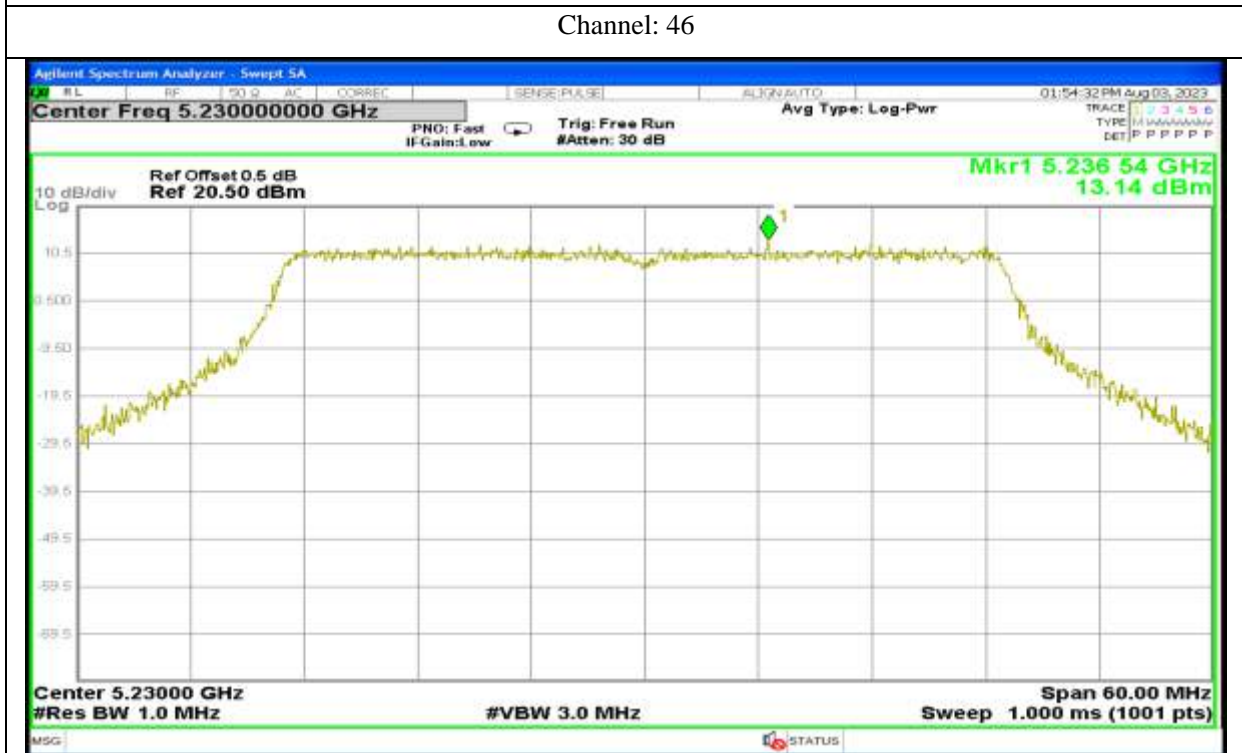

Channel: 159

Antenna 6:

Report No.: AAEMT/RF/230704-01-03

Report No.: AAEMT/RF/230704-01-03

Channel: 48

802.11a

Channel: 149

Channel: 157