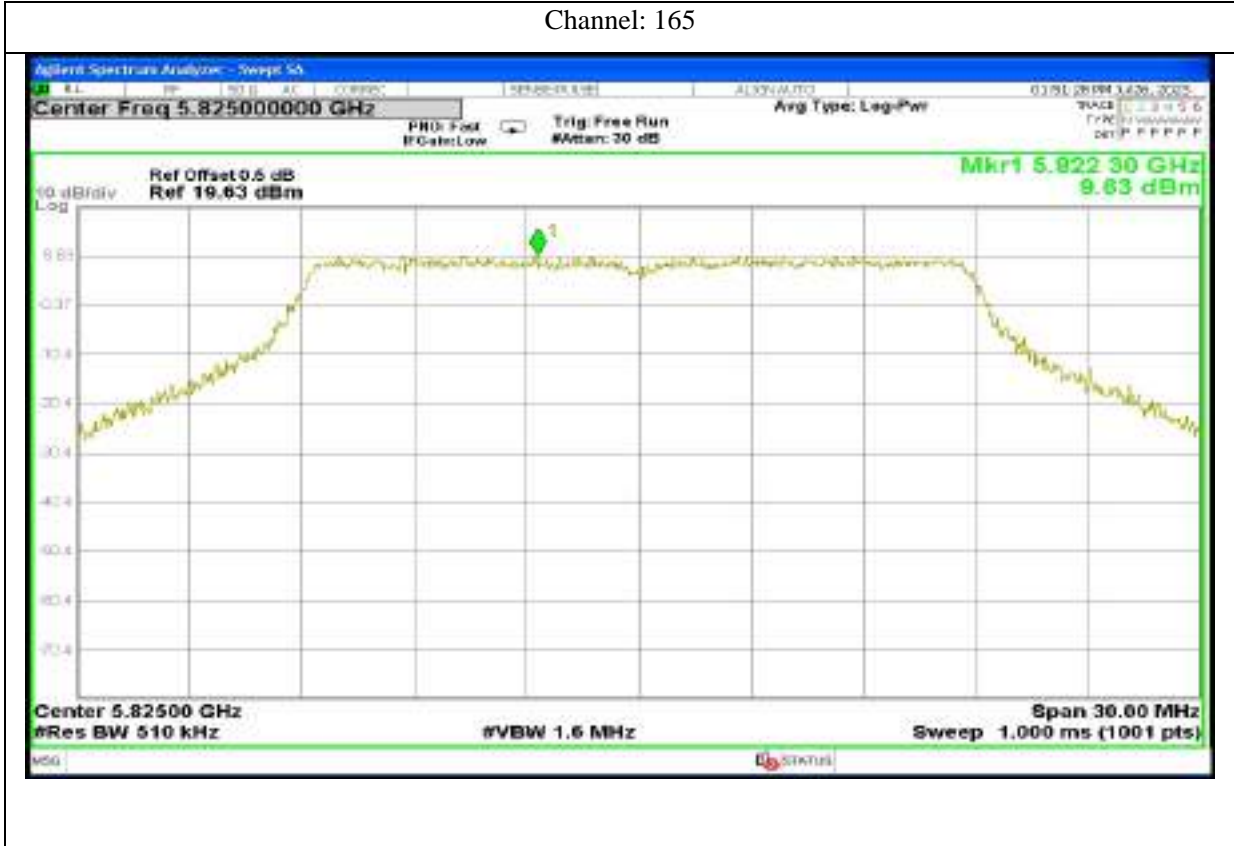

Channel: 165