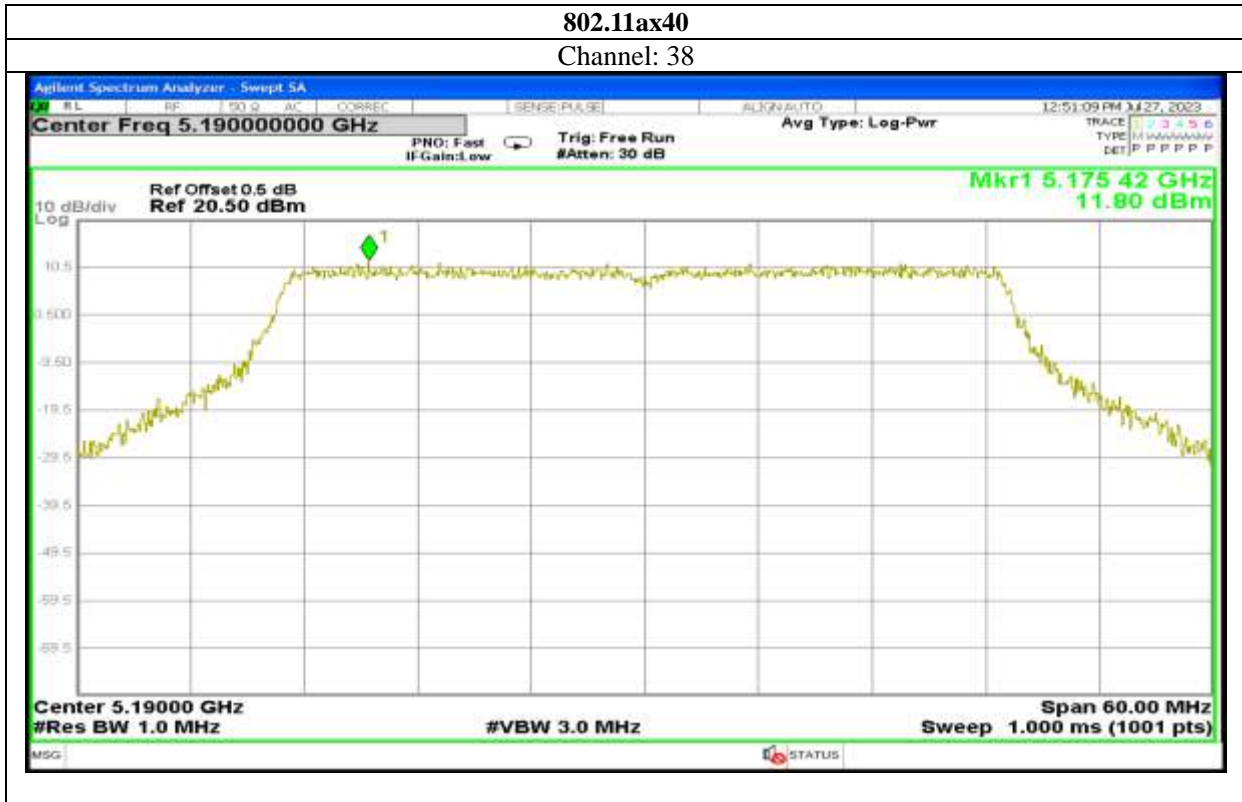

Channel: 157

Channel: 165

Report No.: AAEMT/RF/230704-01-03

802.11ax40

Channel: 151

Channel: 159

Antenna 5:

Channel: 46