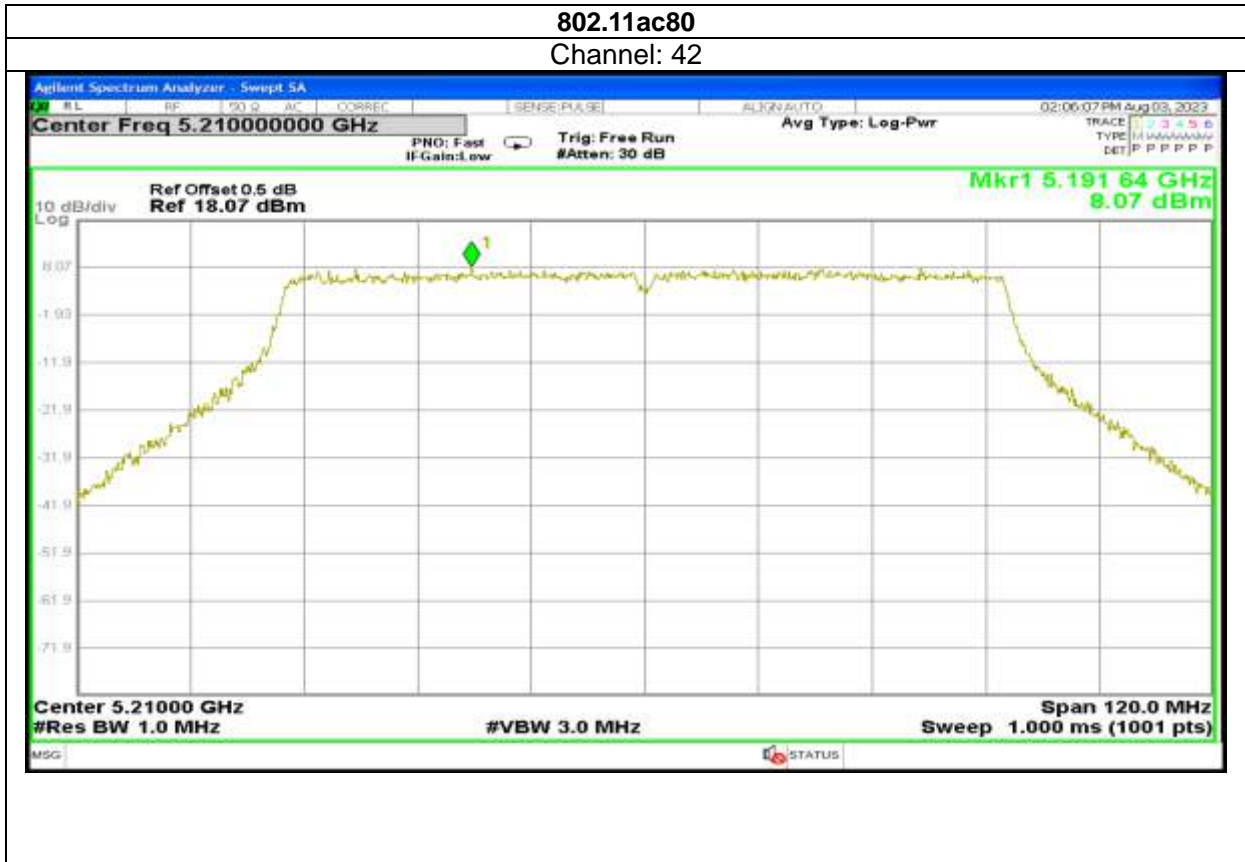

Channel: 159

Antenna 6:

Report No.: AAEMT/RF/230704-01-03

Report No.: AAEMT/RF/230704-01-03

Channel: 48

802.11a

Channel: 149

Channel: 157