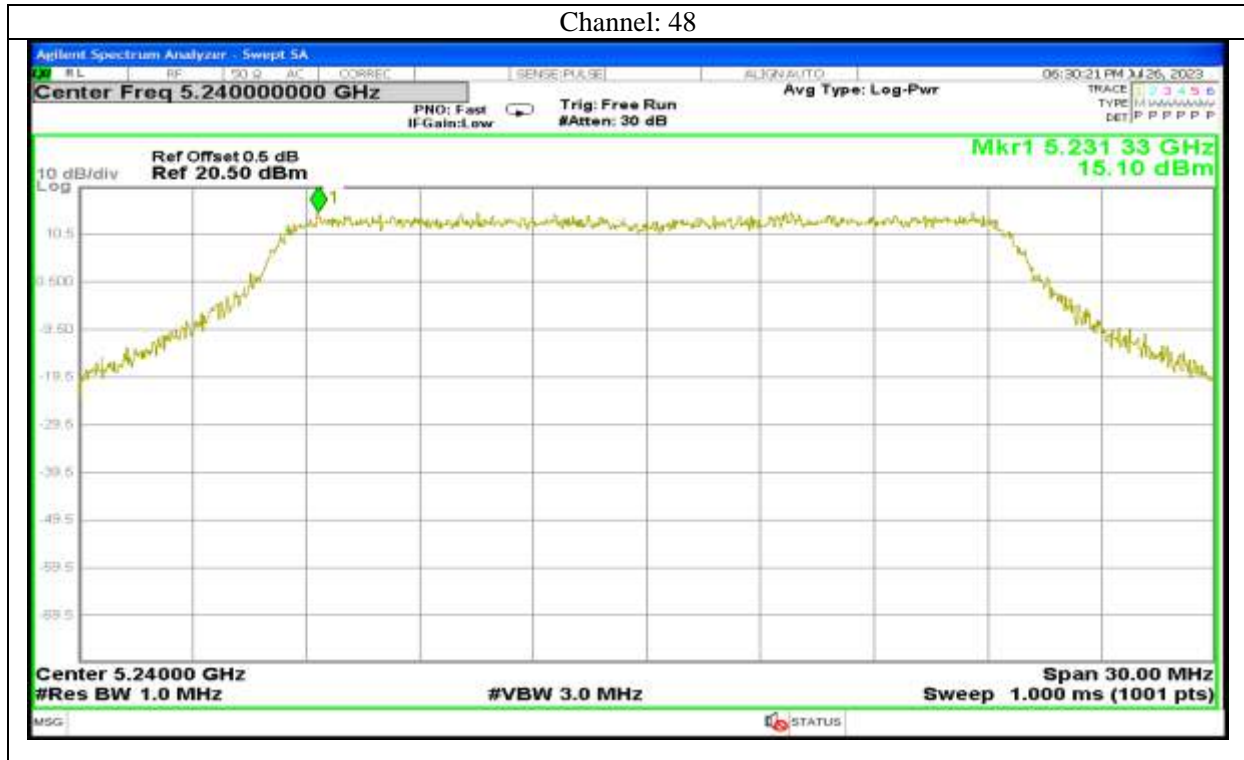

Channel: 157

Channel: 165

Report No.: AAEMT/RF/230704-01-03

802.11ax40

Channel: 151

Channel: 159

Antenna 5:

Channel: 46