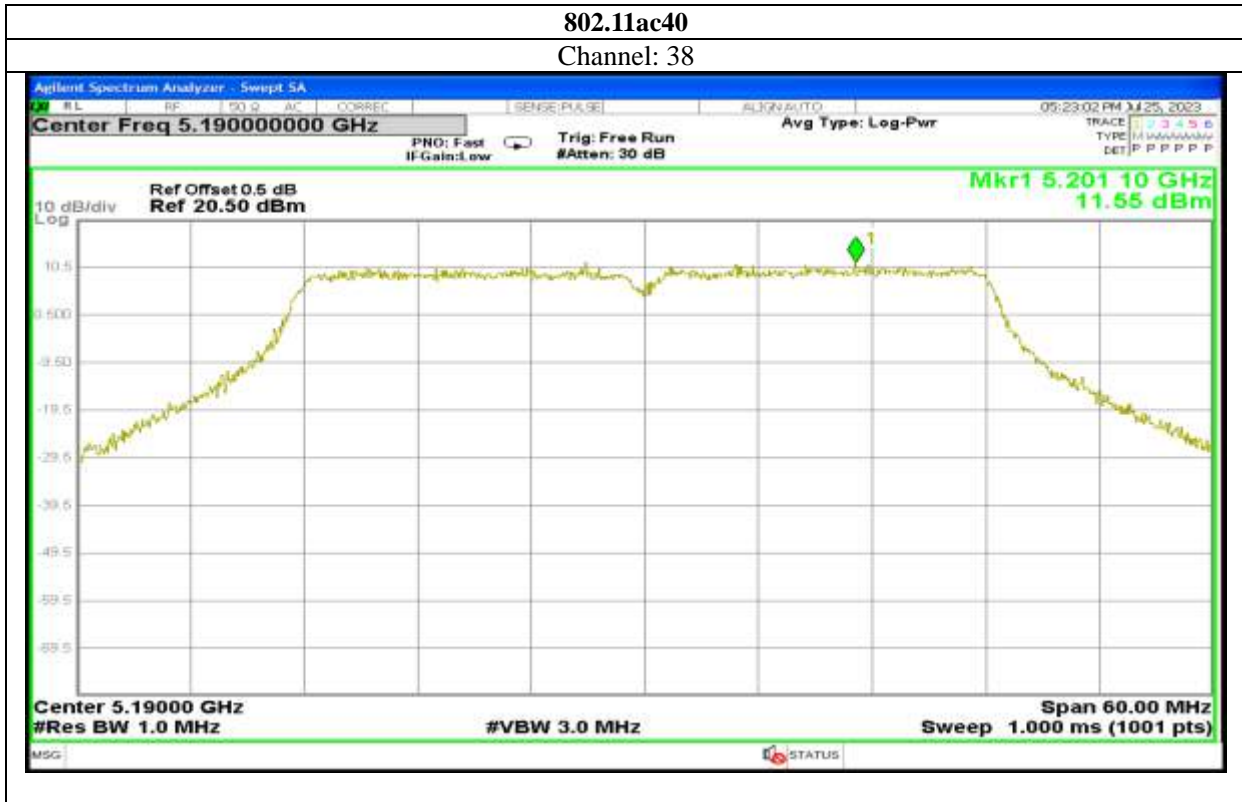

802.11ax40

Channel: 151

Channel: 159

Antenna 4:

Report No.: AAEMT/RF/230704-01-03

Channel: 46

Report No.: AAEMT/RF/230704-01-03

Report No.: AAEMT/RF/230704-01-03