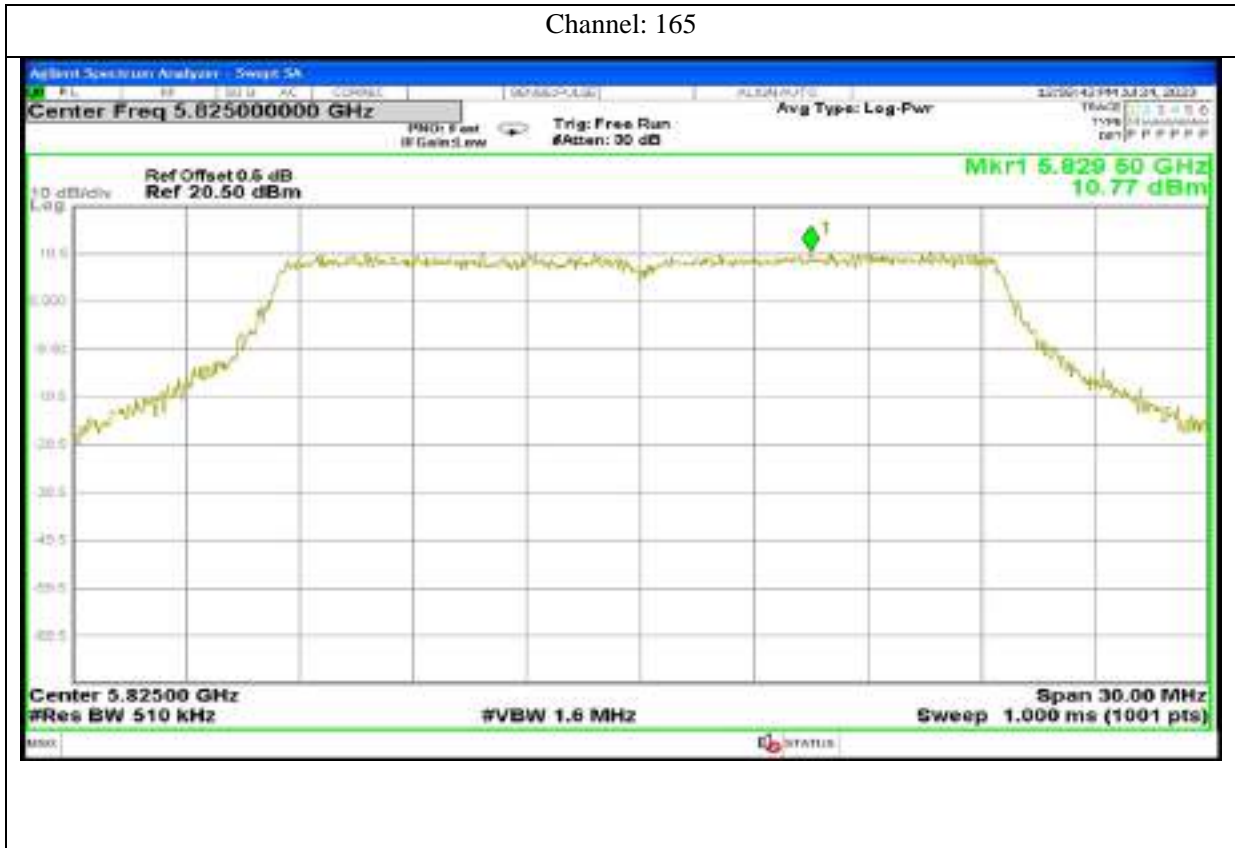

Channel: 165

802.11ac40

Channel: 151

Channel: 159

802.11ax40

Channel: 151

Channel: 159

Antenna 3:

802.11ac20

Channel: 36

Channel: 40

Channel: 48

802.11a

Channel: 149

Channel: 157

Channel: 165