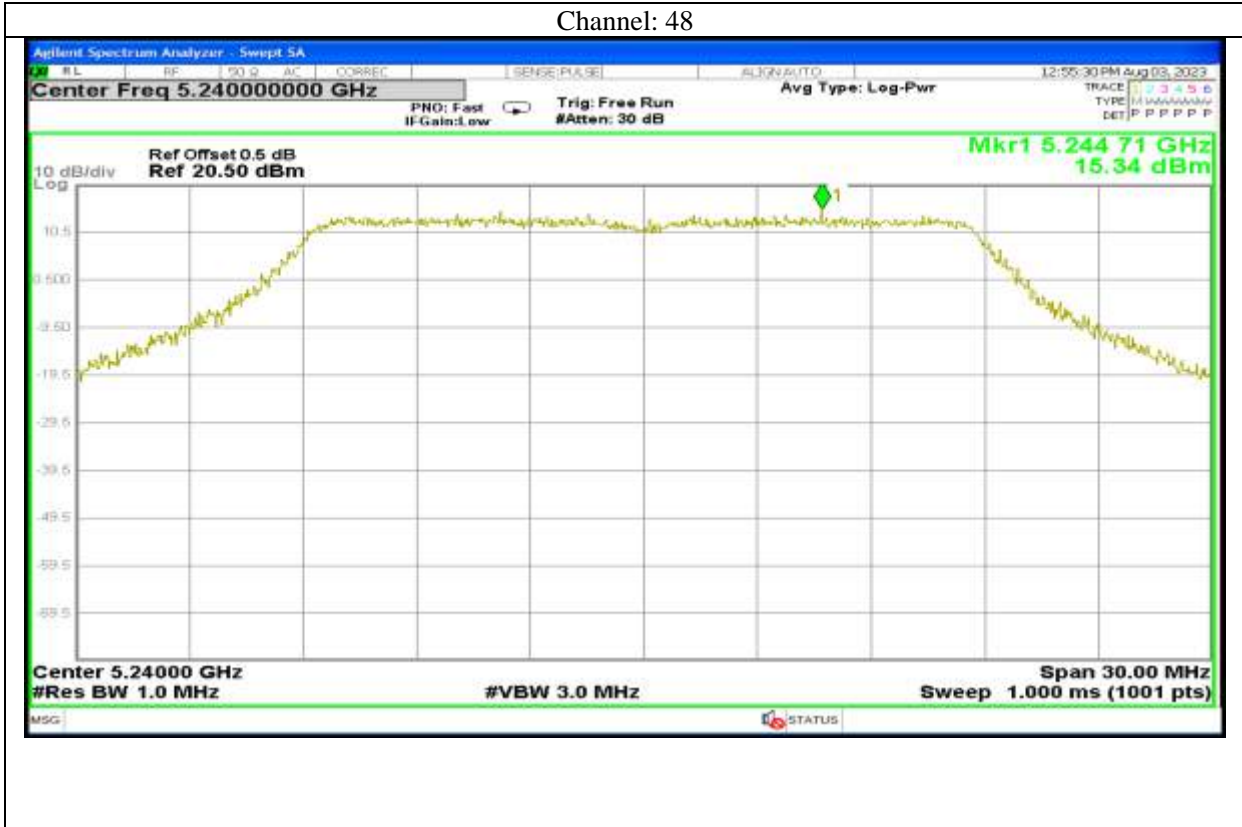

Channel: 159

Antenna 6:

Report No.: AAEMT/RF/230704-01-03

Report No.: AAEMT/RF/230704-01-03

Channel: 48

802.11a

Channel: 149

Channel: 157