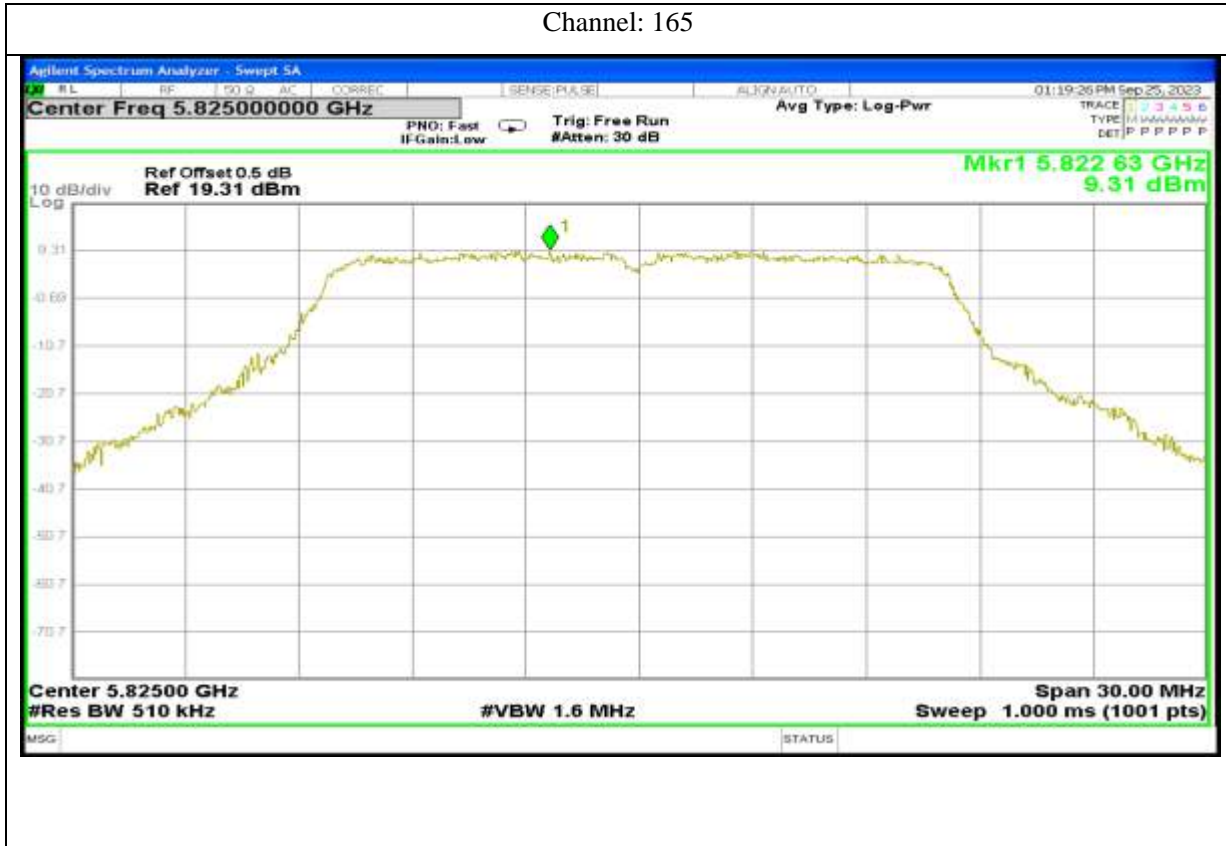

802.11ax40

Channel: 151

Channel: 159

Antenna 4:

Report No.: AAEMT/RF/230704-01-03

Channel: 46

Report No.: AAEMT/RF/230704-01-03

Report No.: AAEMT/RF/230704-01-03