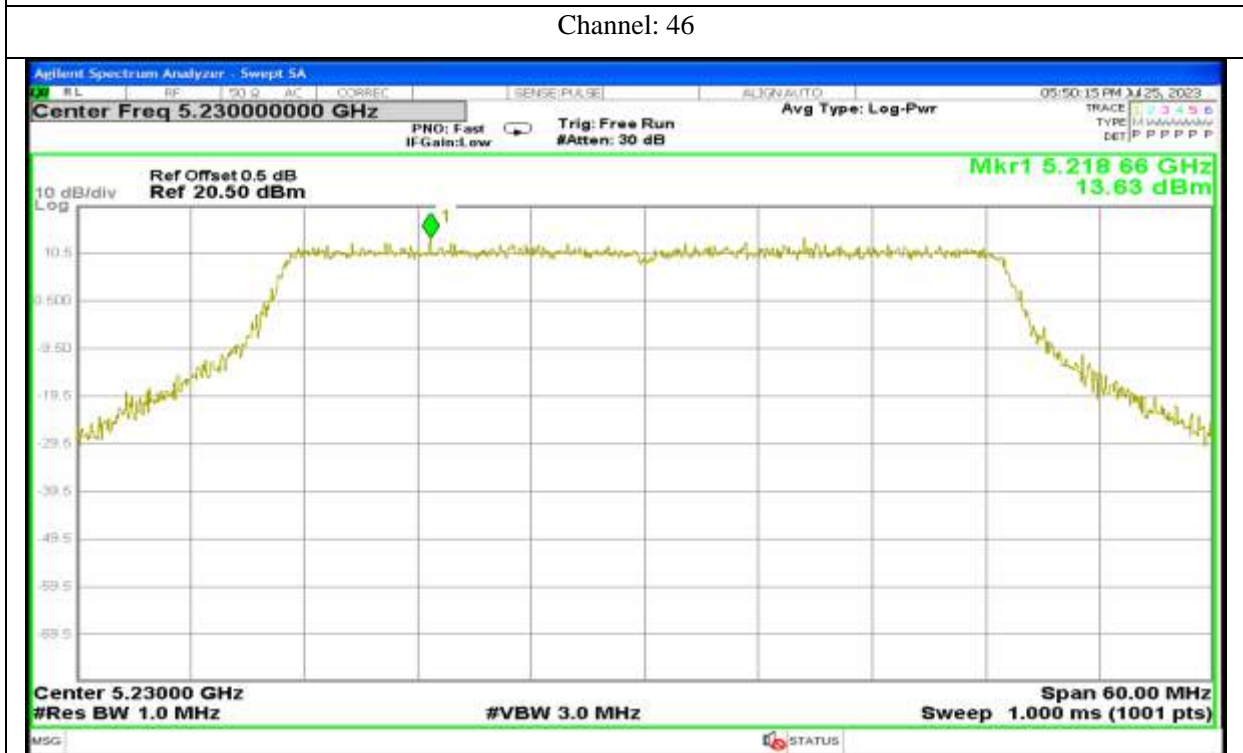

802.11ax40

Channel: 151

Channel: 159

Antenna 4:

Report No.: AAEMT/RF/230704-01-03

Channel: 46

Report No.: AAEMT/RF/230704-01-03

Report No.: AAEMT/RF/230704-01-03