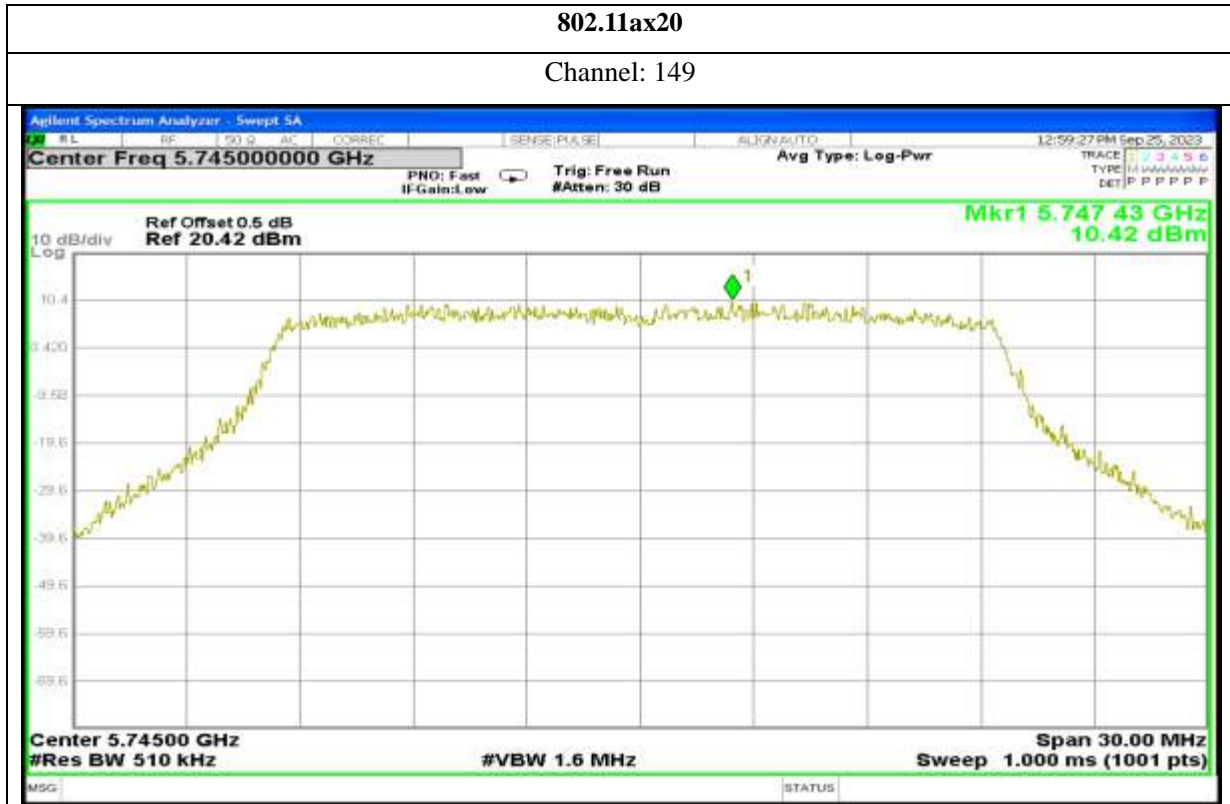

Channel: 165

802.11ac40

Channel: 151

Channel: 159

802.11ax40

Channel: 151

Channel: 159

Antenna 3: