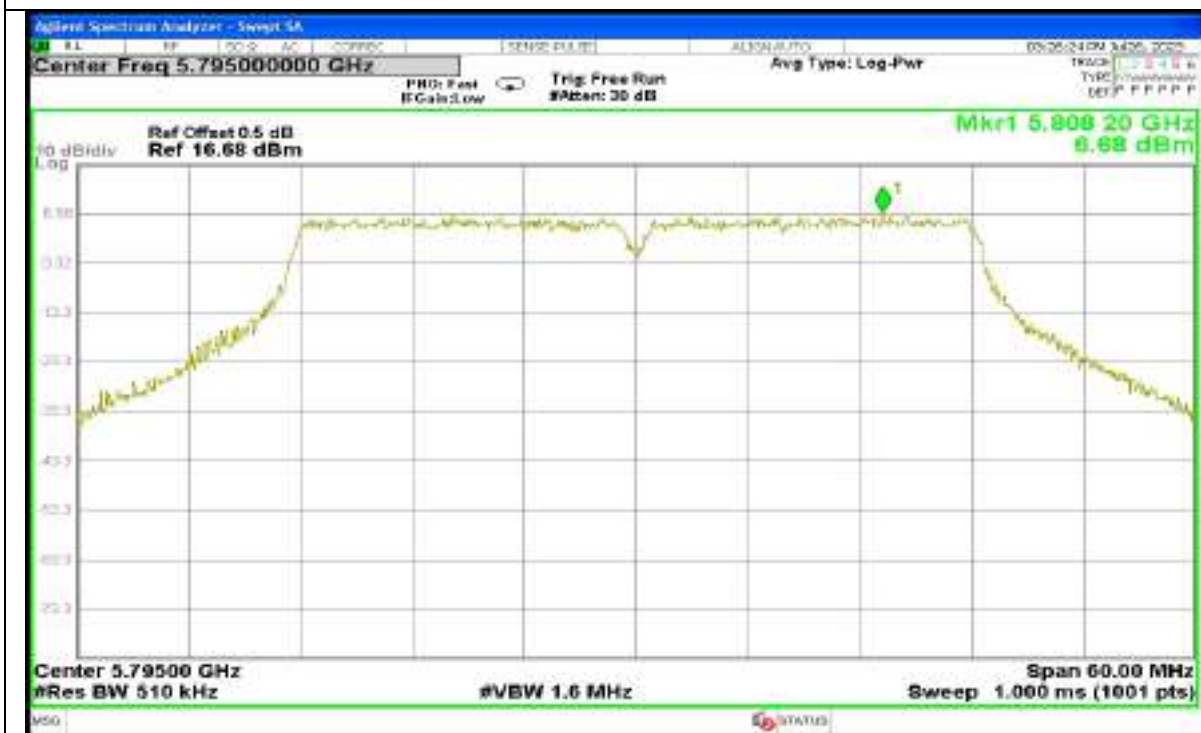

Channel: 165

Report No.: AAEMT/RF/230704-01-03

802.11n40

Channel: 151

Channel: 159

Report No.: AAEMT/RF/230704-01-03

802.11ac20

Channel: 149