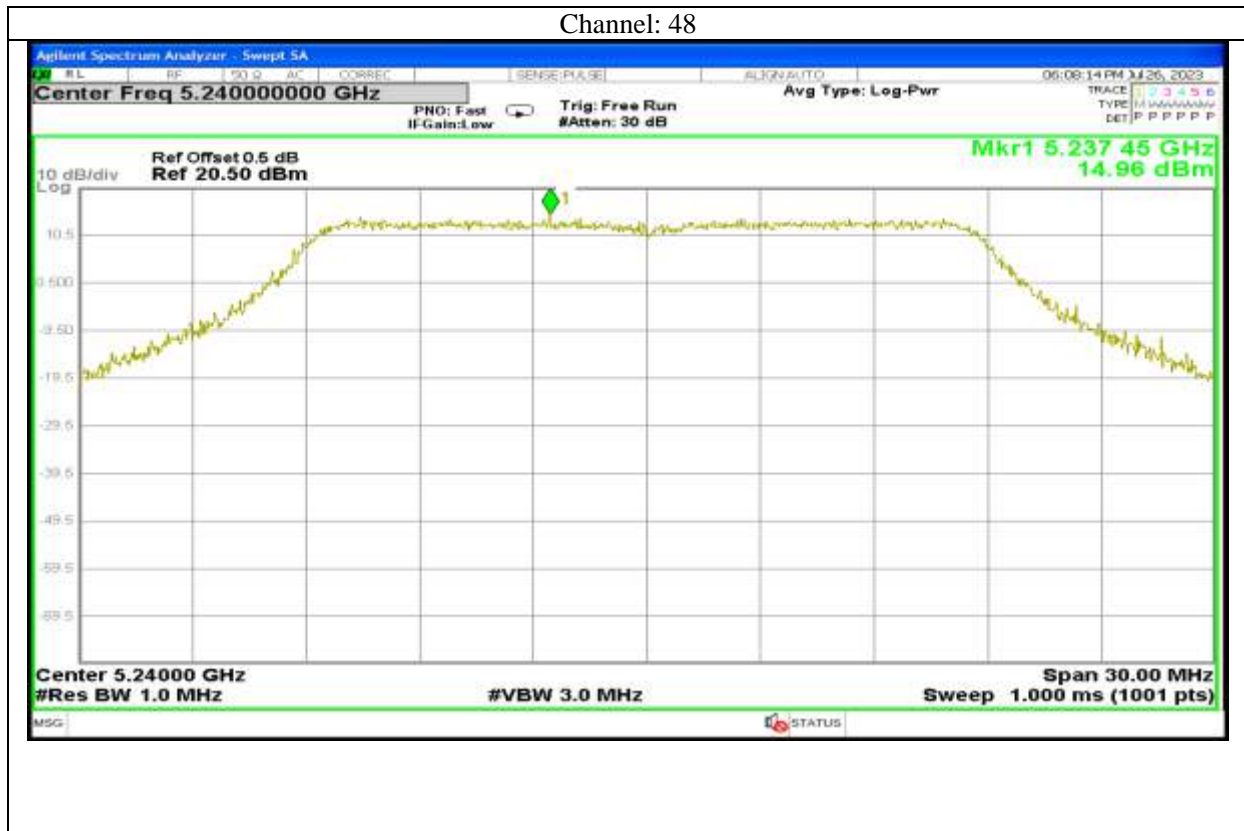

Channel: 157

Channel: 165

Report No.: AAEMT/RF/230704-01-03

802.11ax40

Channel: 151

Channel: 159

Antenna 5:

Channel: 46

802.11n20

Channel: 149

Channel: 157

802.11n40

Channel: 151

Channel: 159

802.11ac20

Channel: 149