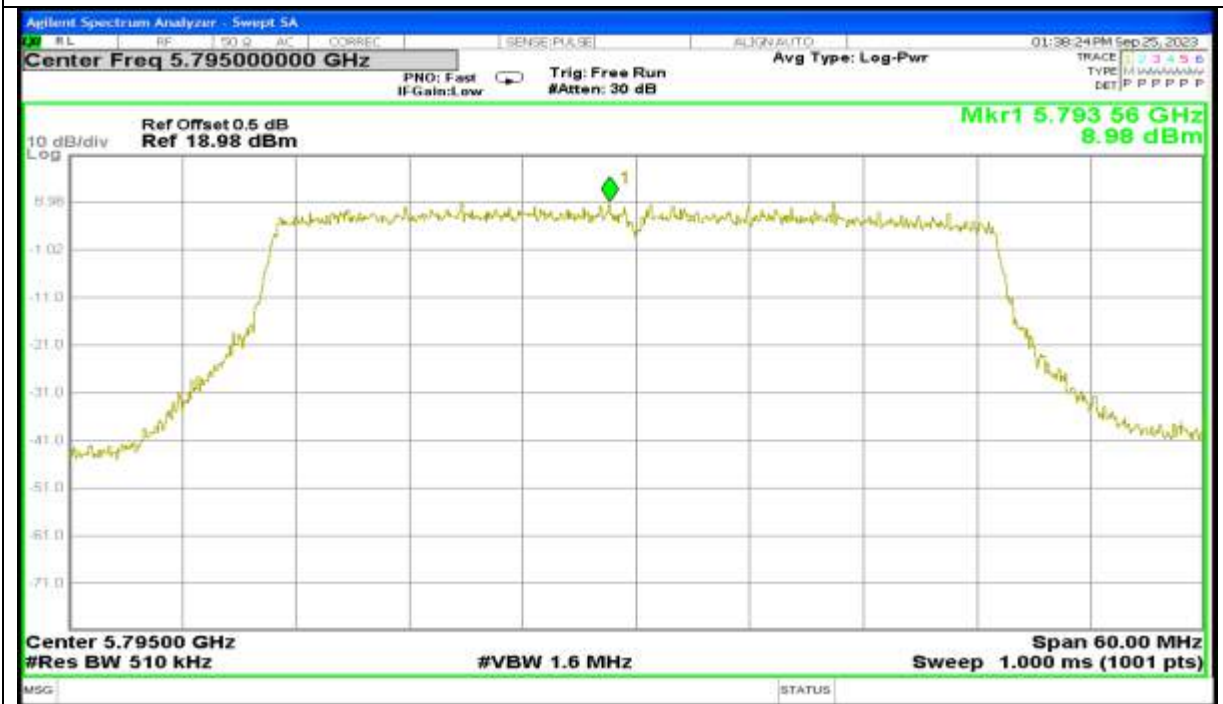

Channel: 159