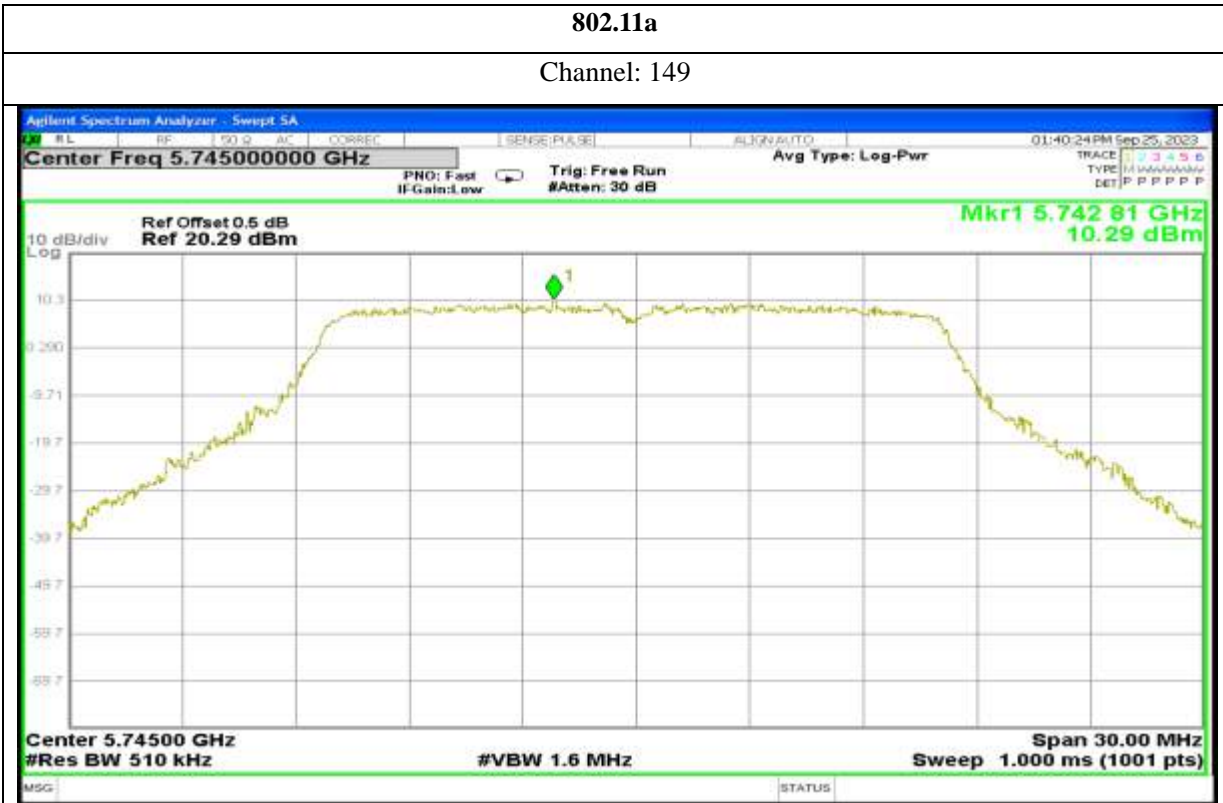

Channel: 159

Antenna 6:

Report No.: AAEMT/RF/230704-01-03

Report No.: AAEMT/RF/230704-01-03

Channel: 48

802.11a

Channel: 149

Channel: 157