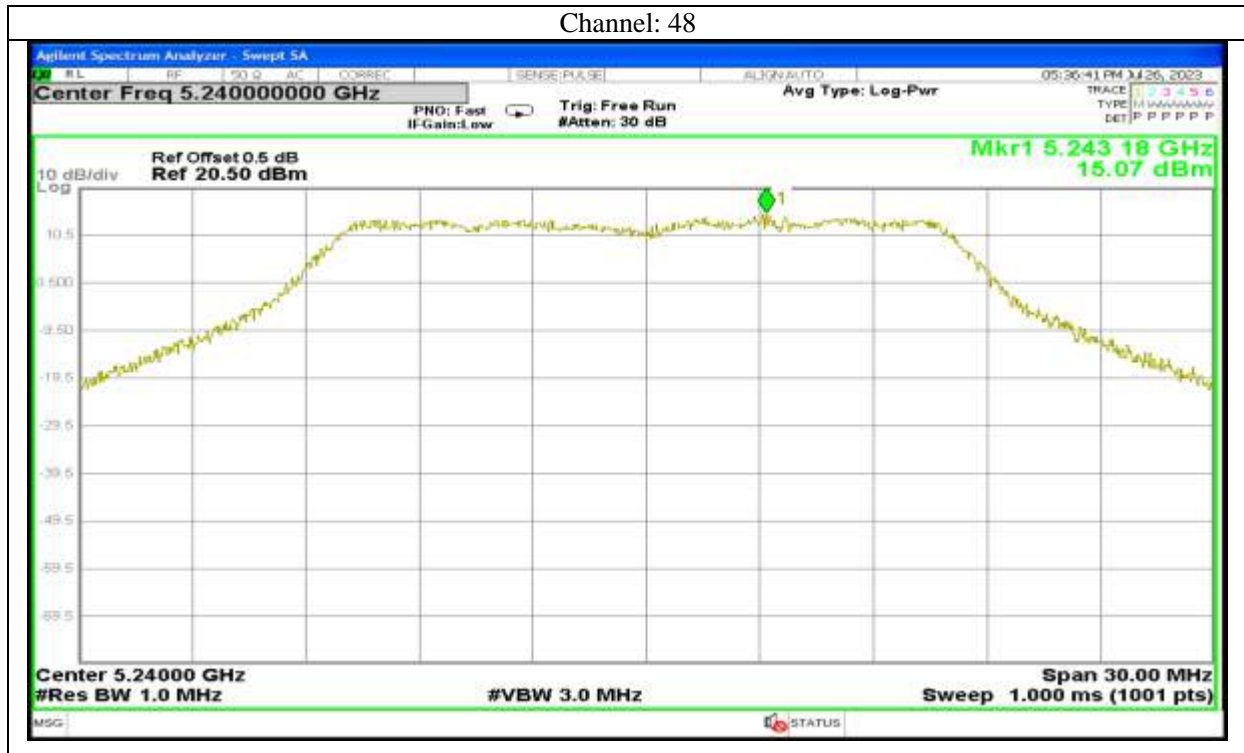

Channel: 157

Channel: 165

Report No.: AAEMT/RF/230704-01-03

802.11ax40

Channel: 151

Channel: 159

Antenna 5:

Channel: 46

802.11n20

Channel: 149

Channel: 157

802.11n40

Channel: 151

Channel: 159

802.11ac20

Channel: 149