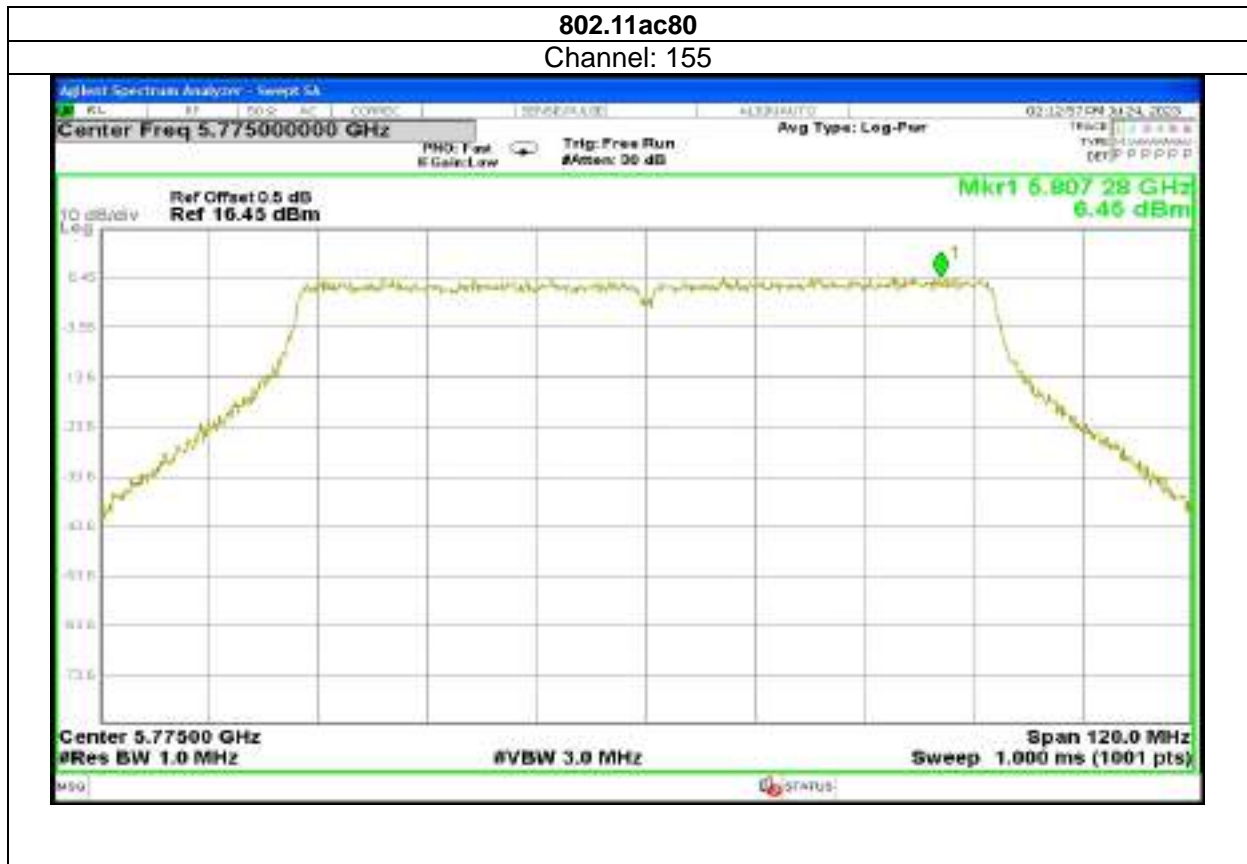

Channel: 165

802.11ac40

Channel: 151

Channel: 159

802.11ax40

Channel: 151

Channel: 159

Antenna 3: