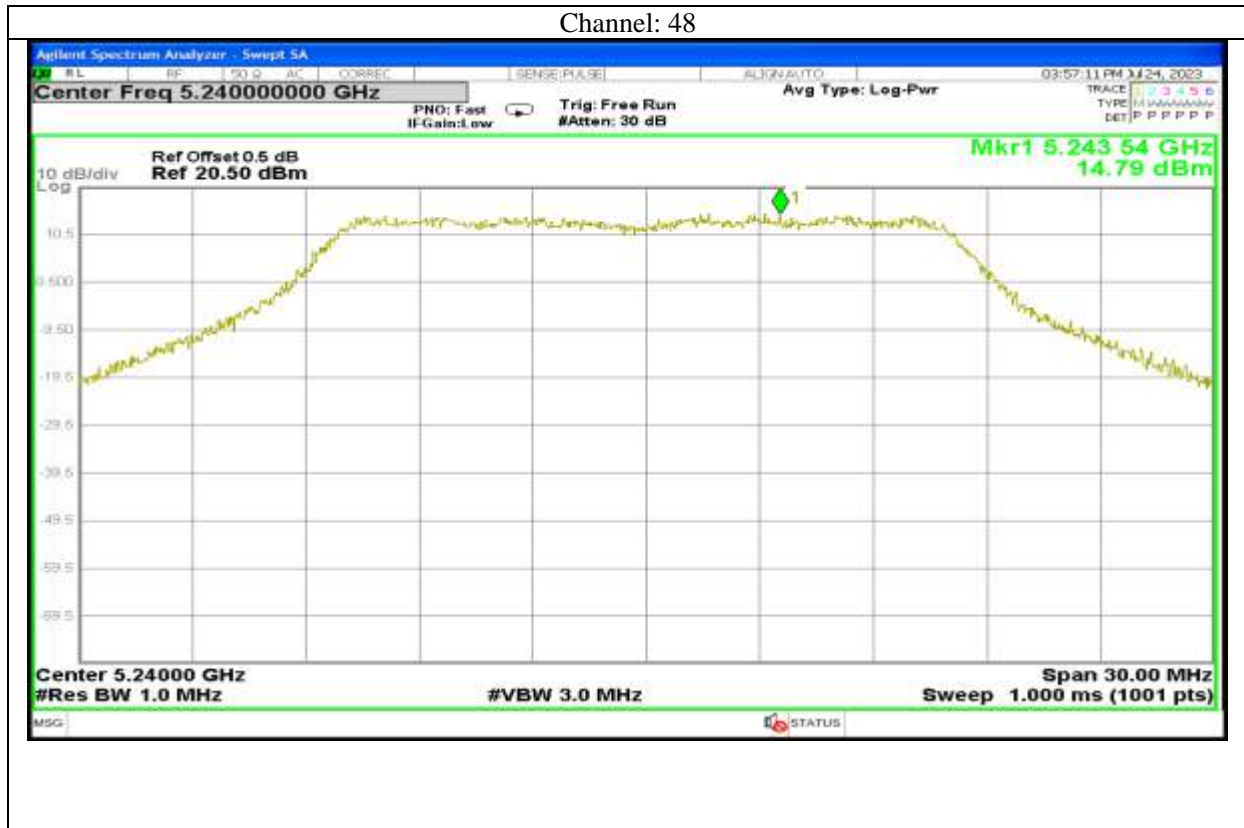

Channel: 165

802.11ac40

Channel: 151

Channel: 159

802.11ax40

Channel: 151

Channel: 159

Antenna 3:

802.11ac20

Channel: 36

Channel: 40

Channel: 48

802.11a

Channel: 149

Channel: 157

Channel: 165