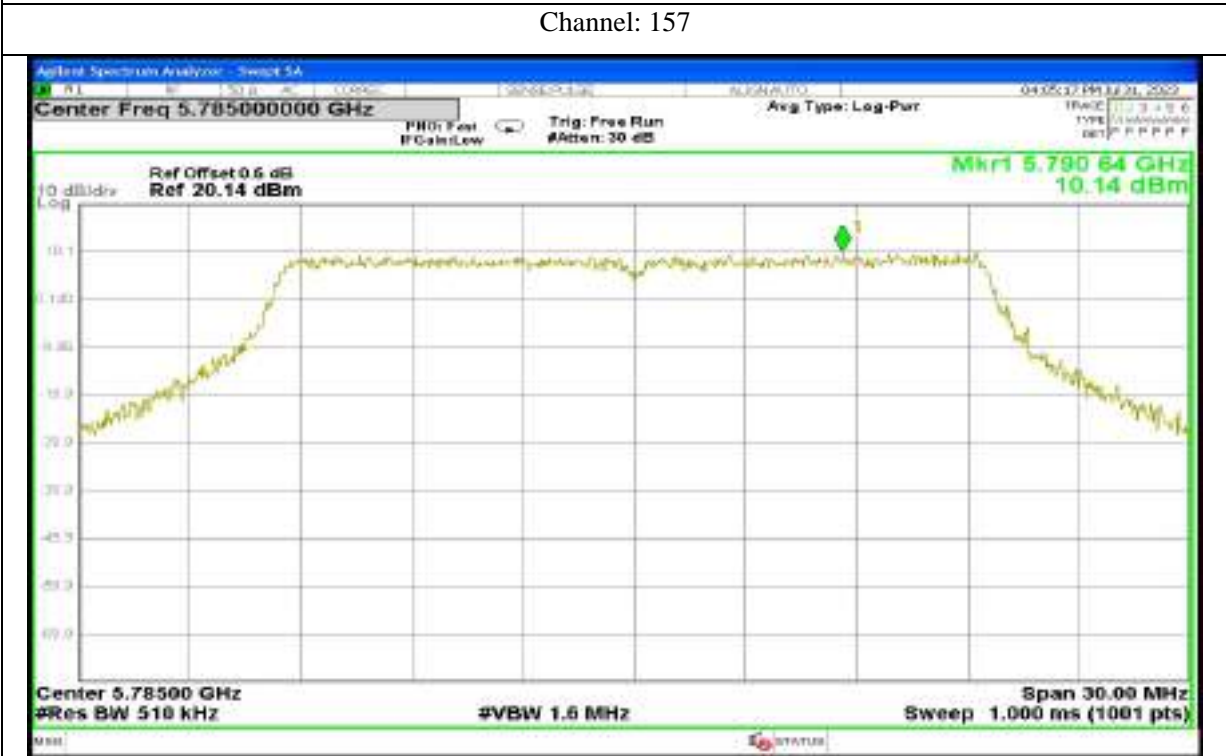

Channel: 157

Report No.: AAEMT/RF/230704-01-03

802.11ac40

Channel: 151

Channel: 159

Channel: 165

802.11ax40

Channel: 151