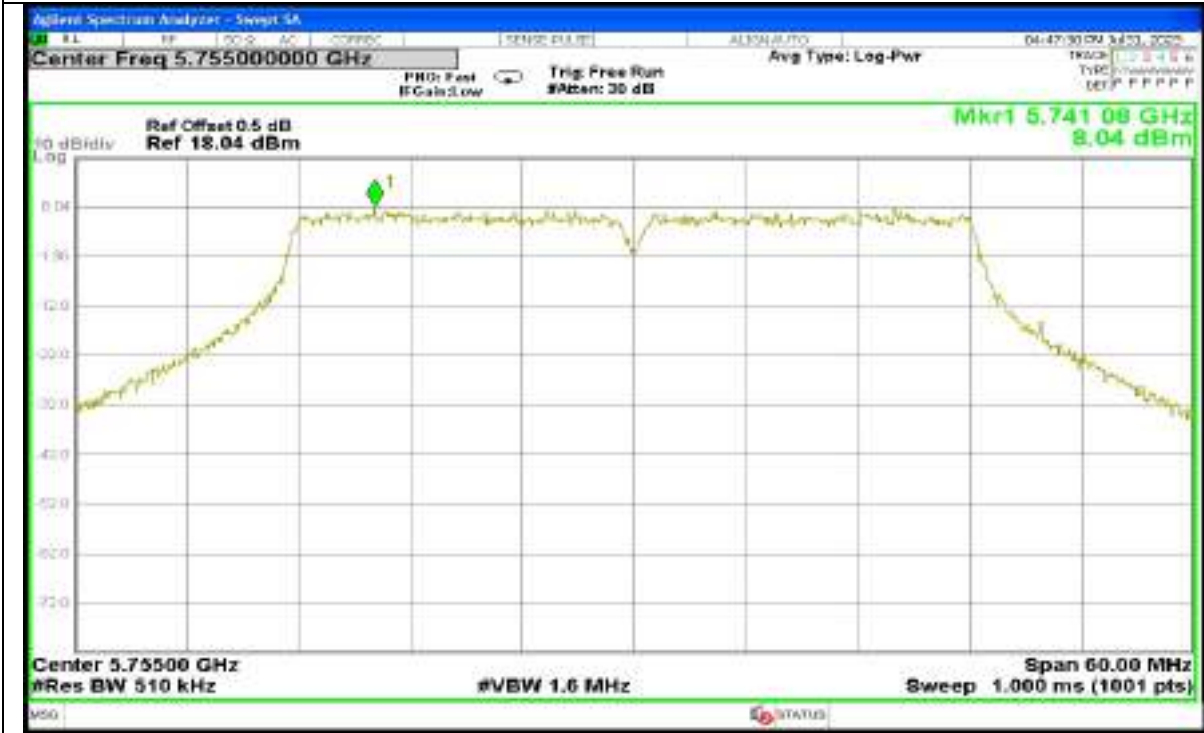

Channel: 157

Report No.: AAEMT/RF/230704-01-03

802.11ac40

Channel: 151

Channel: 159

Channel: 165

802.11ax40

Channel: 151