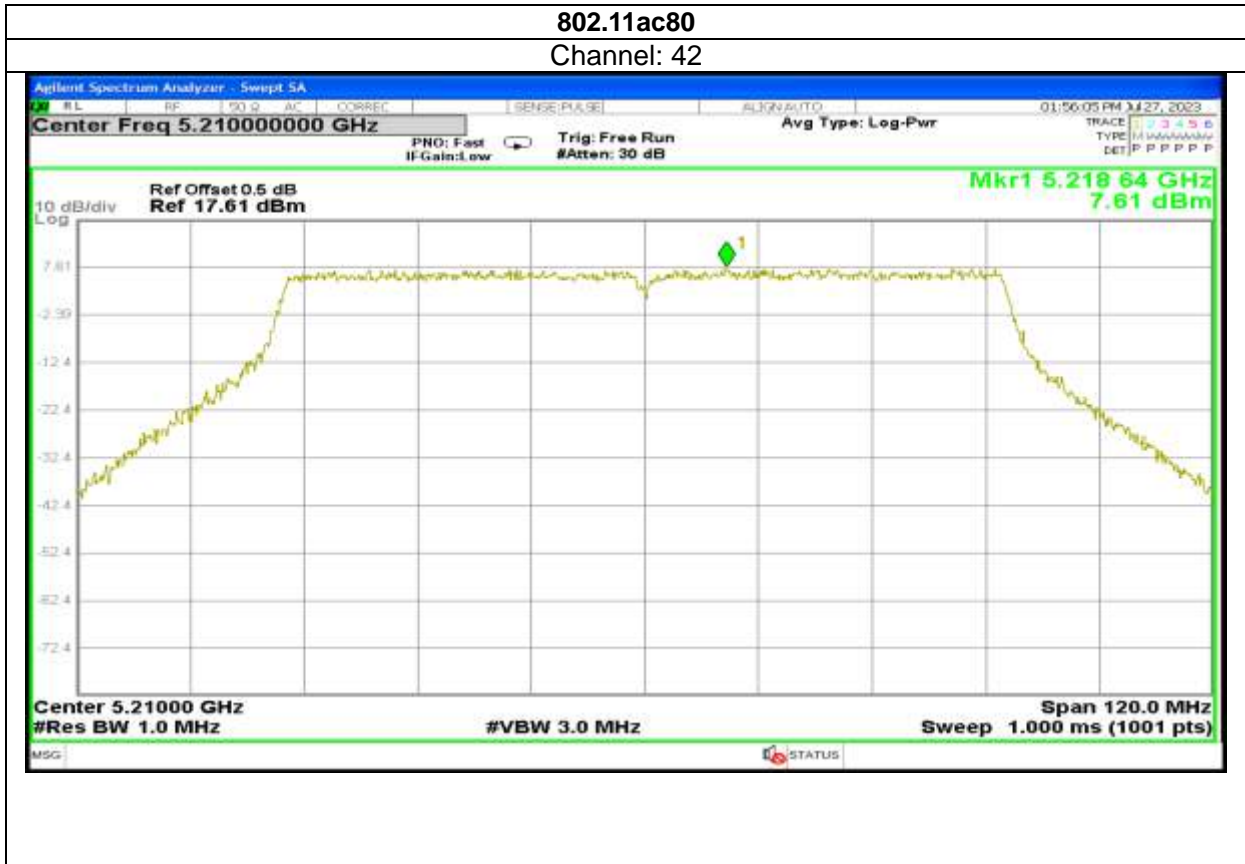

Channel: 157

Channel: 165

Report No.: AAEMT/RF/230704-01-03

802.11ax40

Channel: 151

Channel: 159

Antenna 5:

Channel: 46