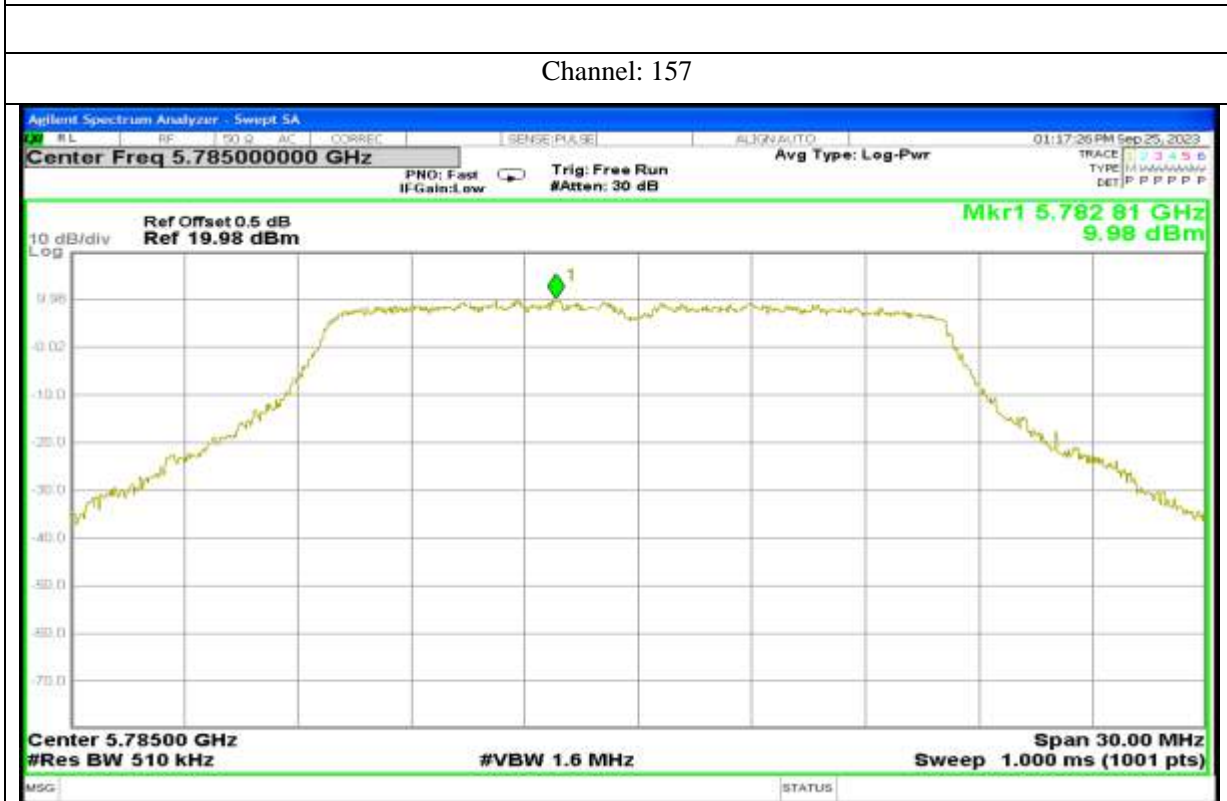

802.11ax40

Channel: 151

Channel: 159

Antenna 4:

Report No.: AAEMT/RF/230704-01-03

Channel: 46

Report No.: AAEMT/RF/230704-01-03

Report No.: AAEMT/RF/230704-01-03