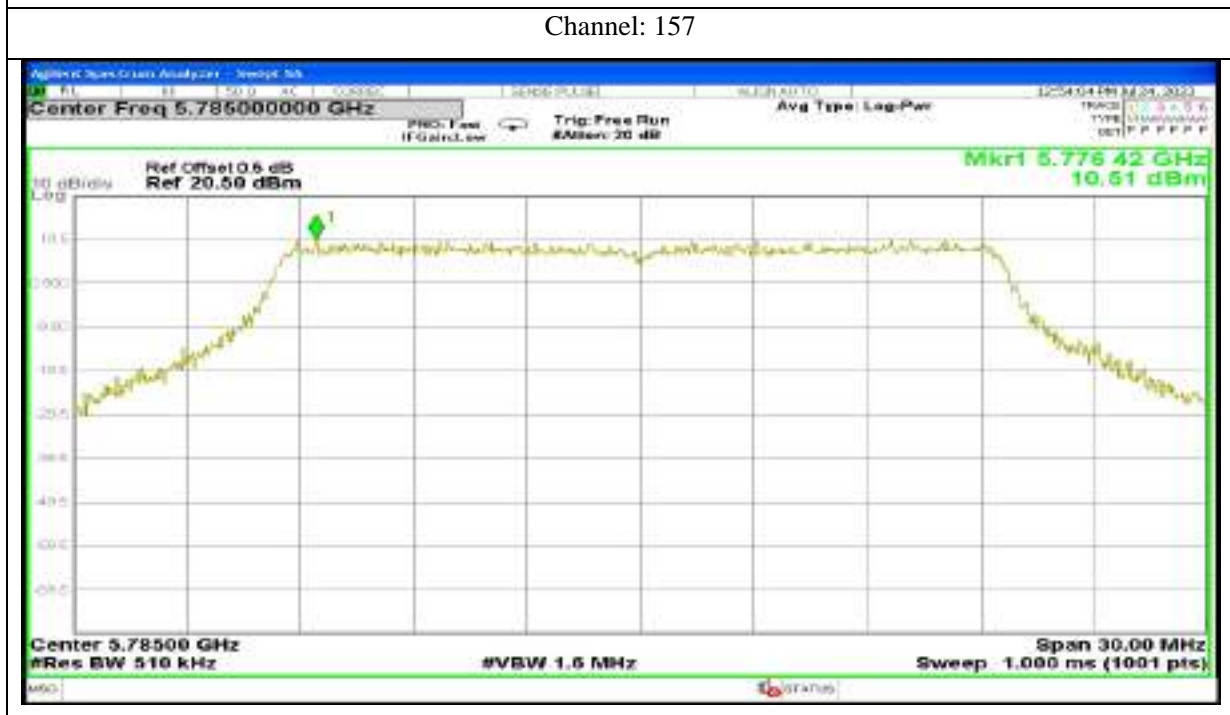

Channel: 165

802.11ac40

Channel: 151

Channel: 159

802.11ax40

Channel: 151

Channel: 159

Antenna 3:

802.11ac20

Channel: 36

Channel: 40

Channel: 48

802.11a

Channel: 149

Channel: 157

Channel: 165