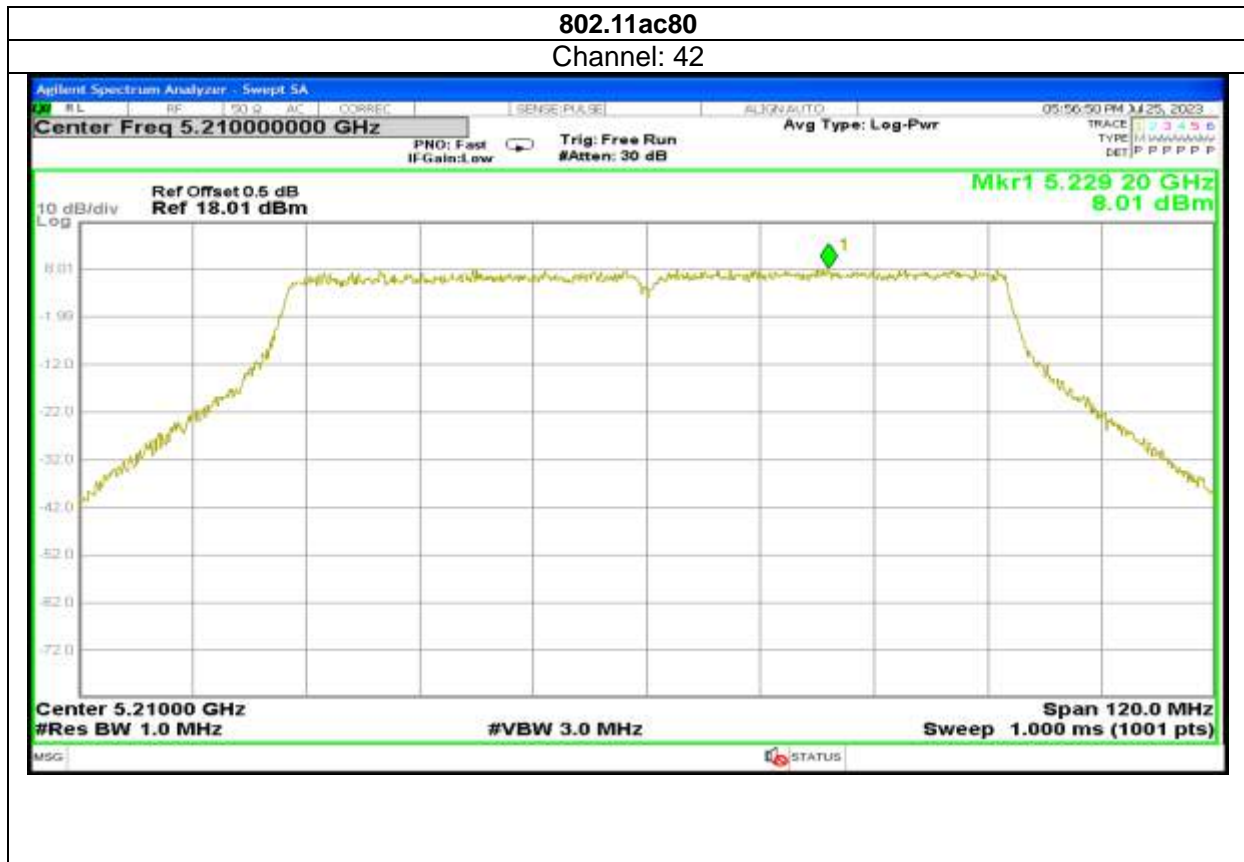

802.11ax40

Channel: 151

Channel: 159

Antenna 4:

Report No.: AAEMT/RF/230704-01-03

Channel: 46

Report No.: AAEMT/RF/230704-01-03

Report No.: AAEMT/RF/230704-01-03