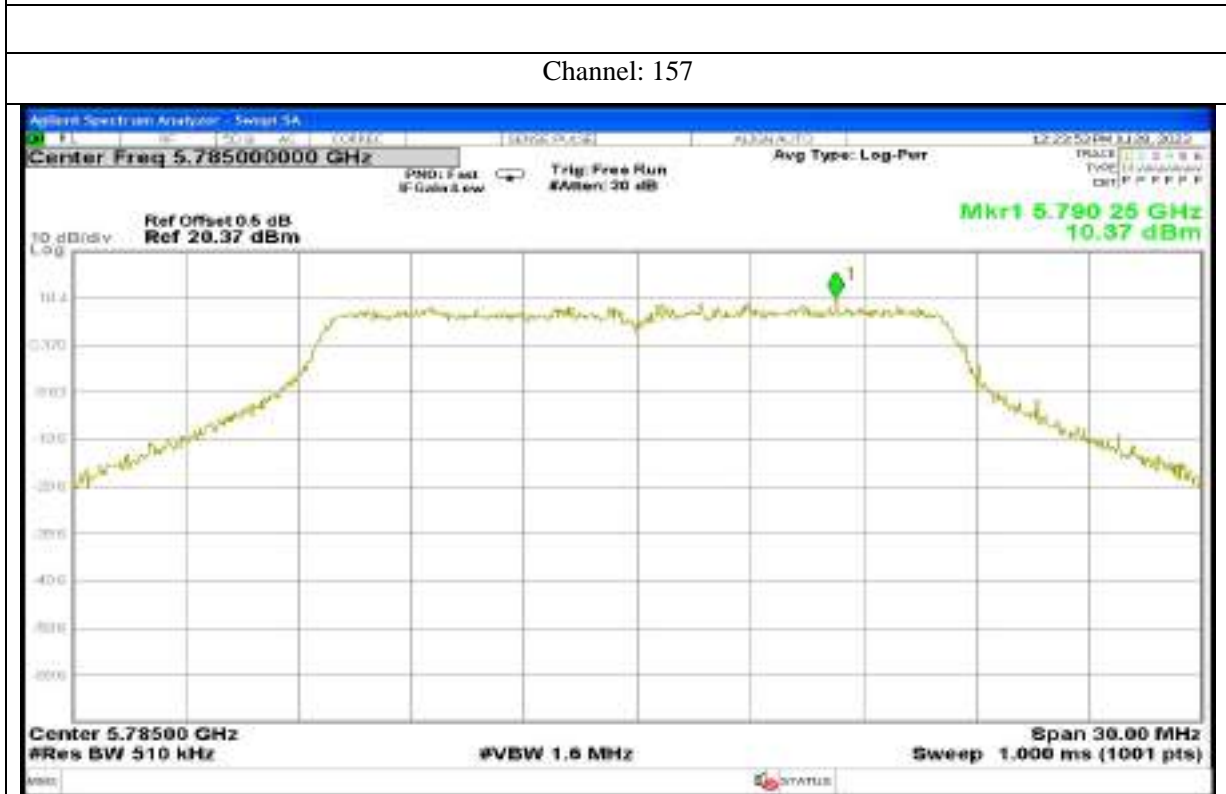

Channel: 157

Channel: 165

Report No.: AAEMT/RF/230704-01-03

802.11ax40

Channel: 151

Channel: 159

Antenna 5:

Channel: 46