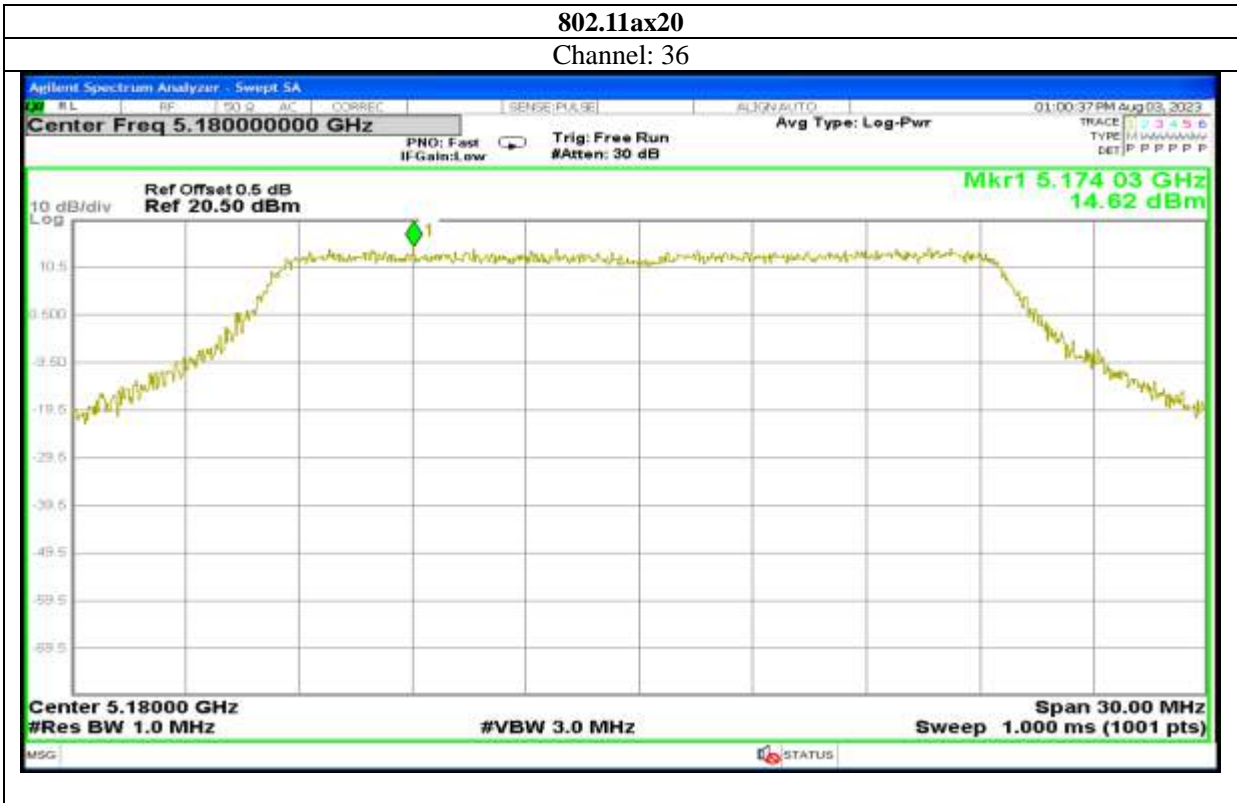

Channel: 159

Antenna 6:

Report No.: AAEMT/RF/230704-01-03

Report No.: AAEMT/RF/230704-01-03

Channel: 48

802.11a

Channel: 149

Channel: 157