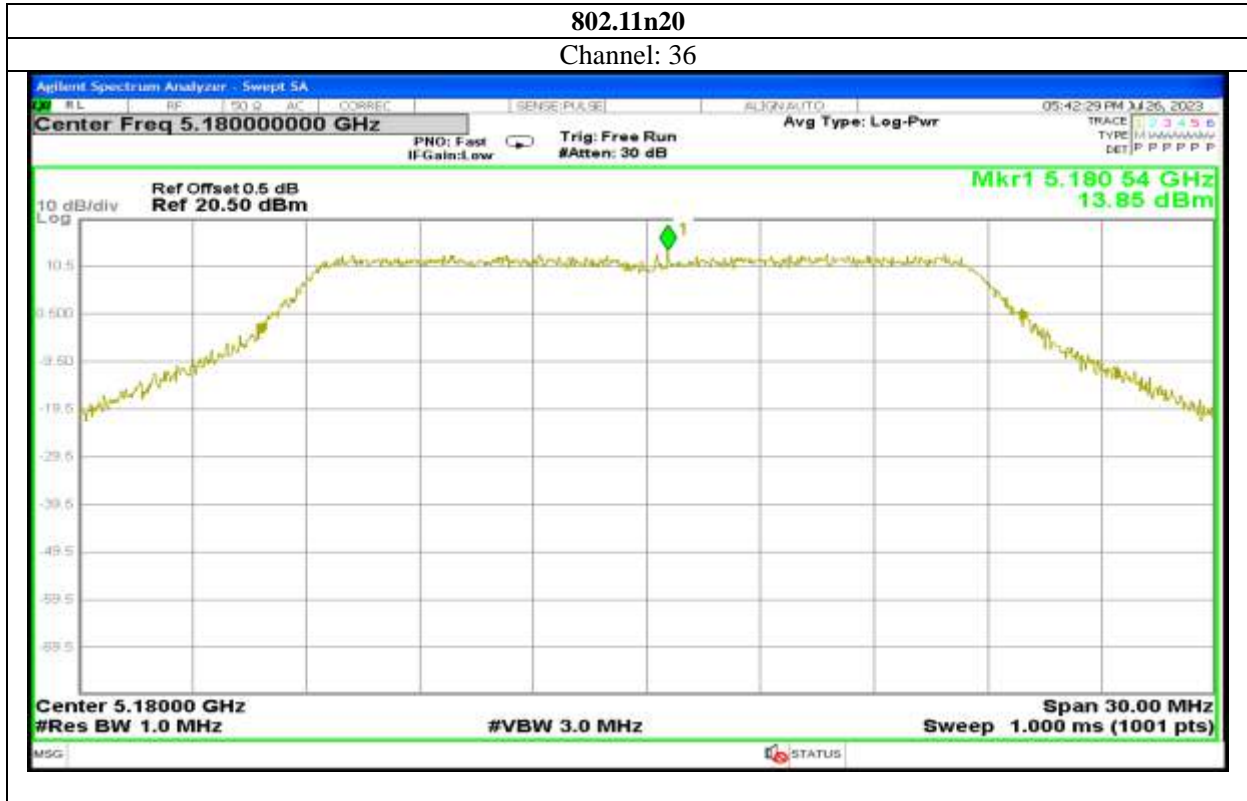

Channel: 157

Channel: 165

Report No.: AAEMT/RF/230704-01-03

802.11ax40

Channel: 151

Channel: 159

Antenna 5:

Channel: 46