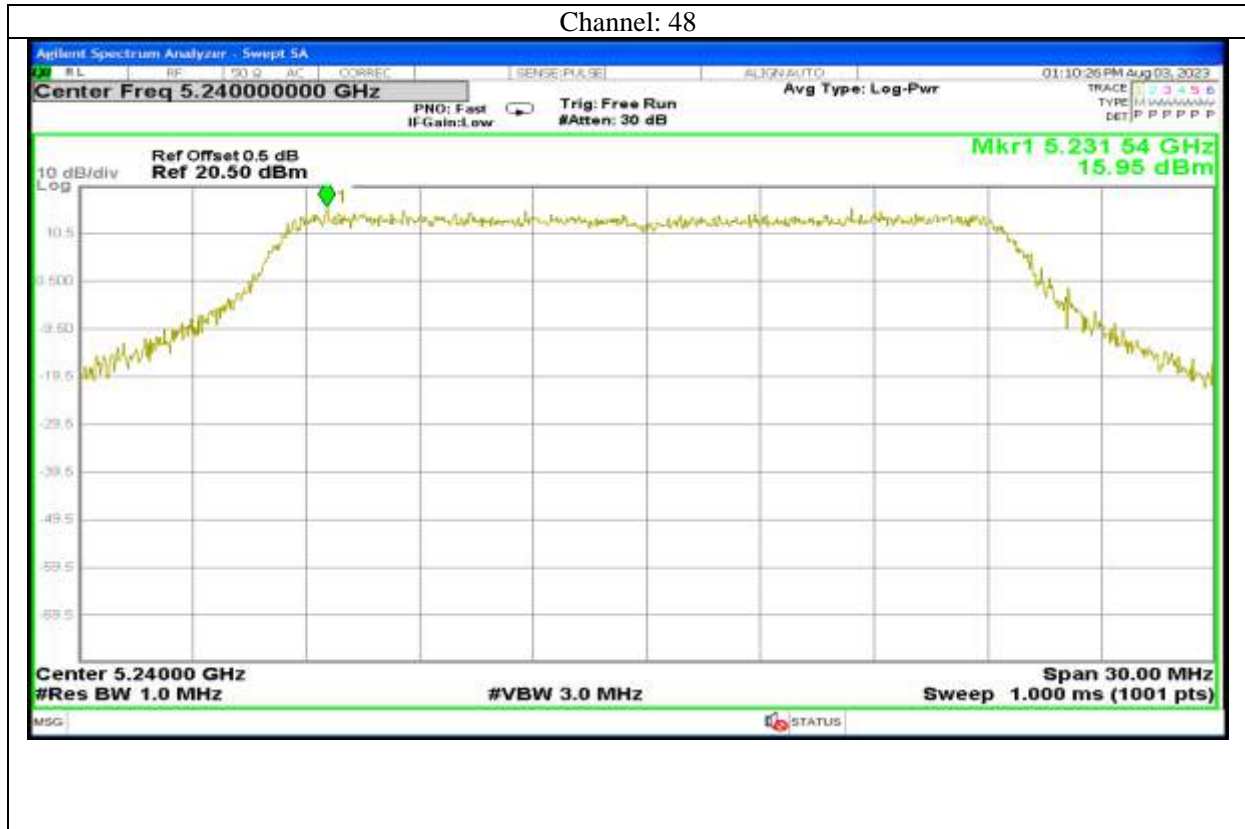

Channel: 159

Antenna 6:

Report No.: AAEMT/RF/230704-01-03

Report No.: AAEMT/RF/230704-01-03

Channel: 48

802.11a

Channel: 149

Channel: 157