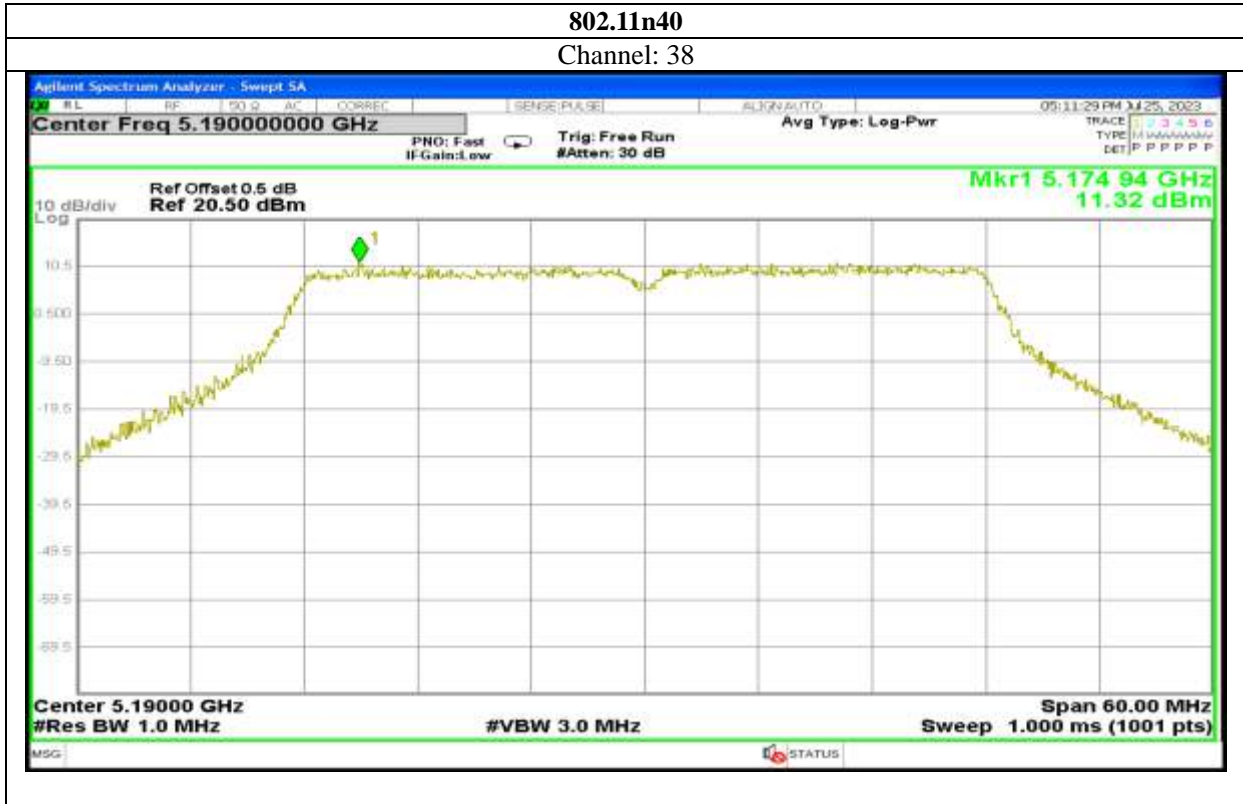

802.11ax40

Channel: 151

Channel: 159

Antenna 4:

Report No.: AAEMT/RF/230704-01-03

Channel: 46

Report No.: AAEMT/RF/230704-01-03

Report No.: AAEMT/RF/230704-01-03