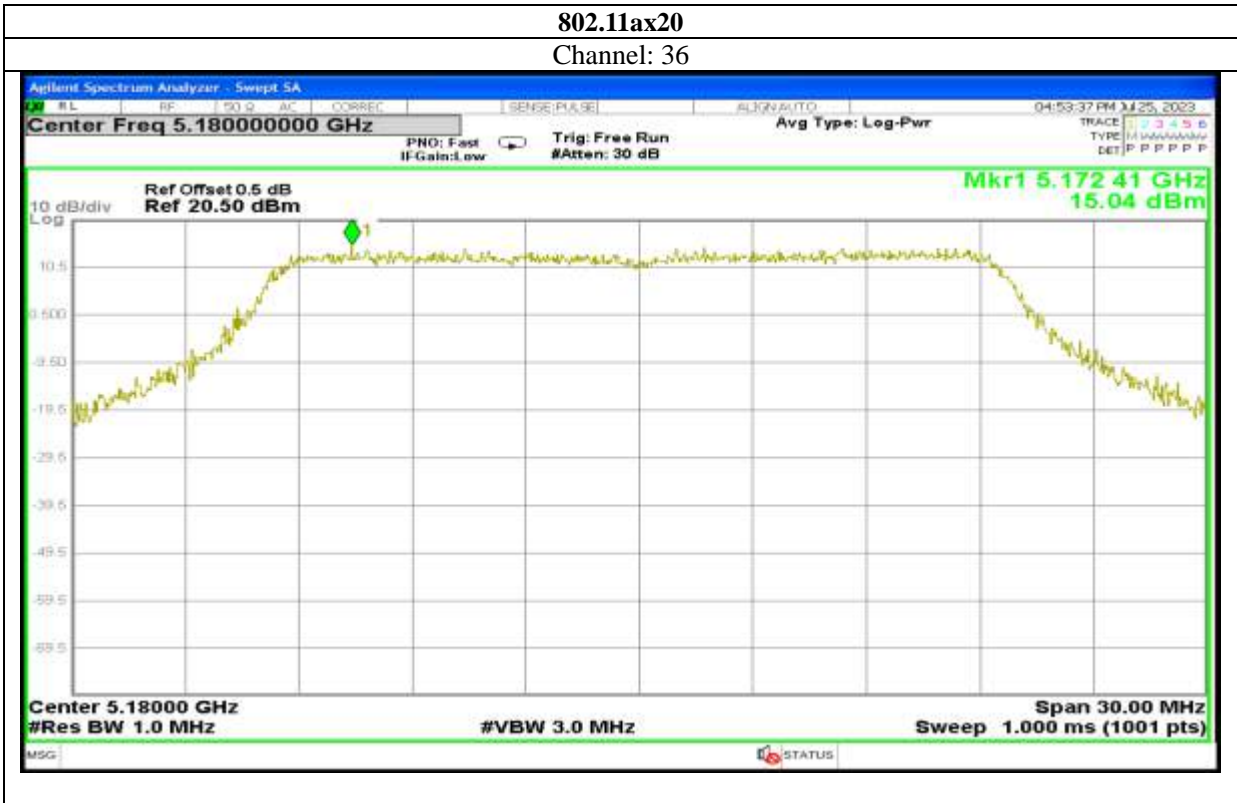

802.11ax40

Channel: 151

Channel: 159

Antenna 4:

Report No.: AAEMT/RF/230704-01-03

Channel: 46

Report No.: AAEMT/RF/230704-01-03

Report No.: AAEMT/RF/230704-01-03