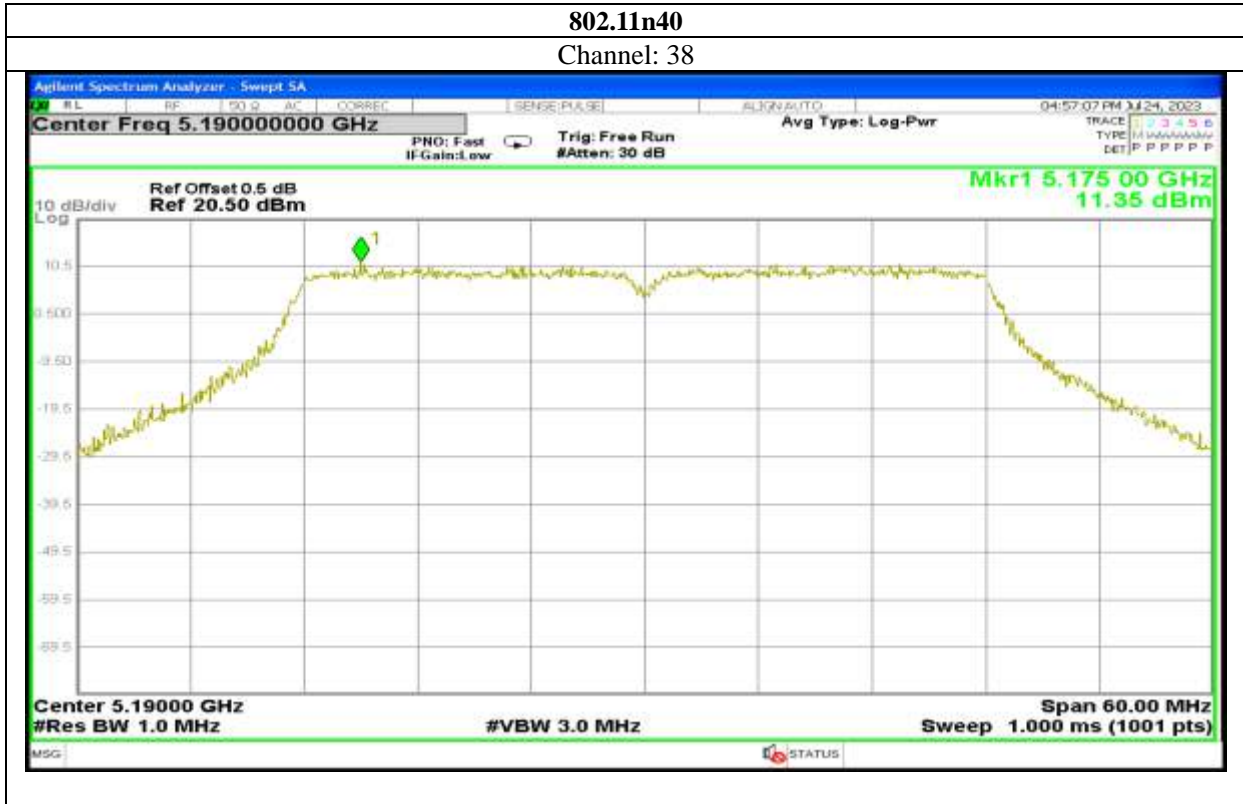

Channel: 165

802.11ac40

Channel: 151

Channel: 159

802.11ax40

Channel: 151

Channel: 159

Antenna 3: