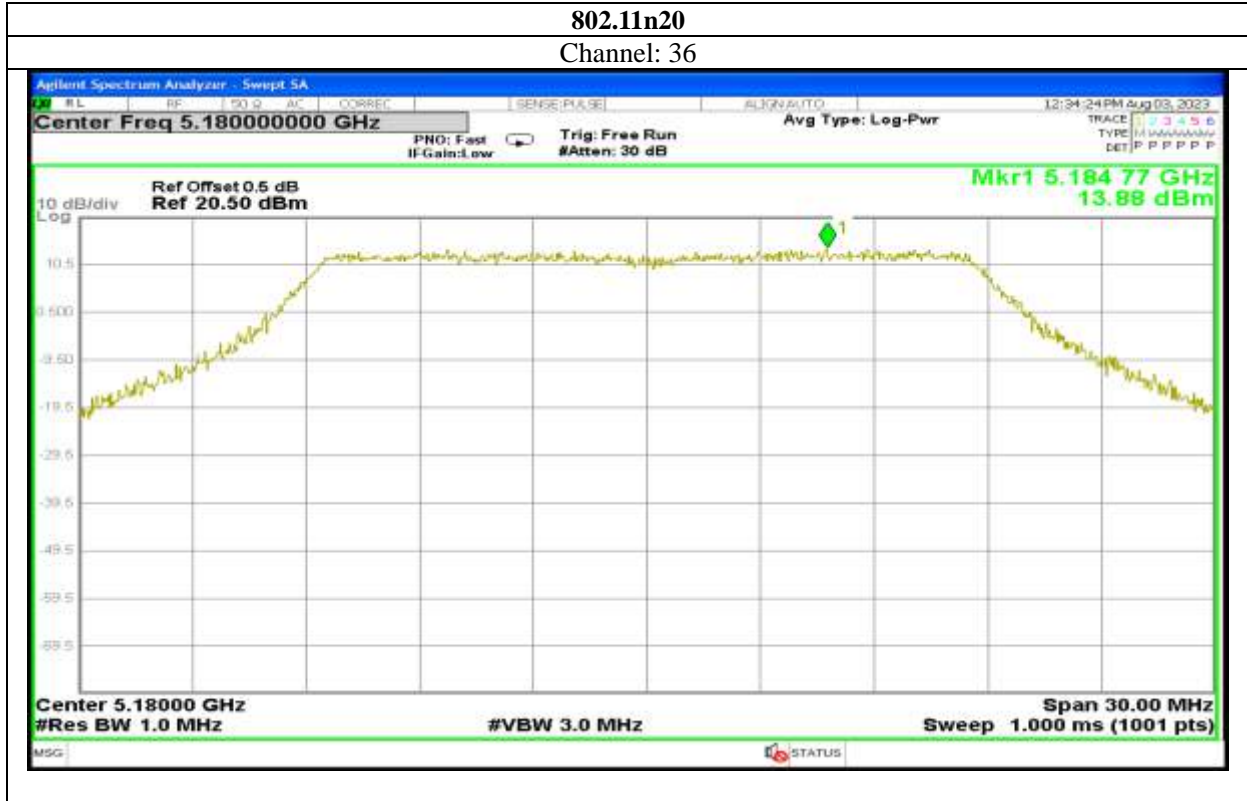

Channel: 159

Antenna 6:

Report No.: AAEMT/RF/230704-01-03

Report No.: AAEMT/RF/230704-01-03

Channel: 48

802.11a

Channel: 149

Channel: 157