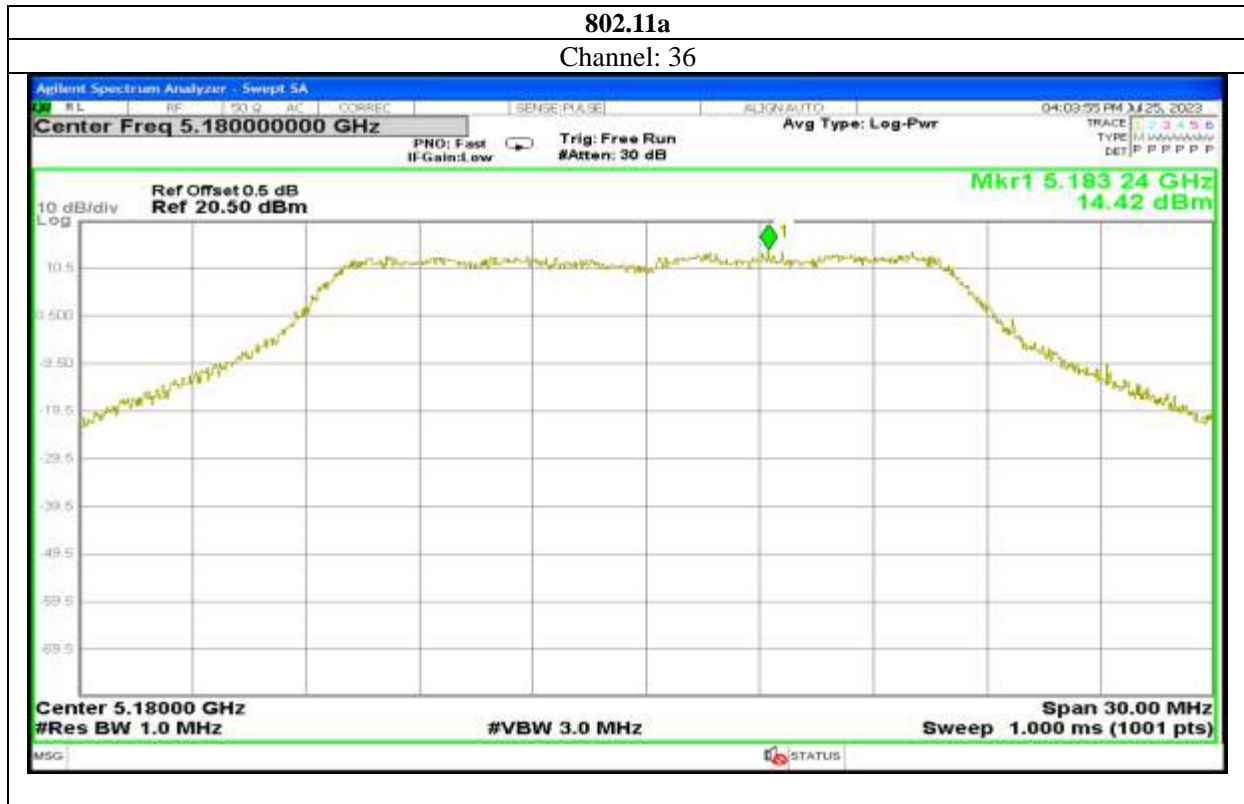

802.11ax40

Channel: 151

Channel: 159

Antenna 4:

Report No.: AAEMT/RF/230704-01-03

Channel: 46

Report No.: AAEMT/RF/230704-01-03

Report No.: AAEMT/RF/230704-01-03