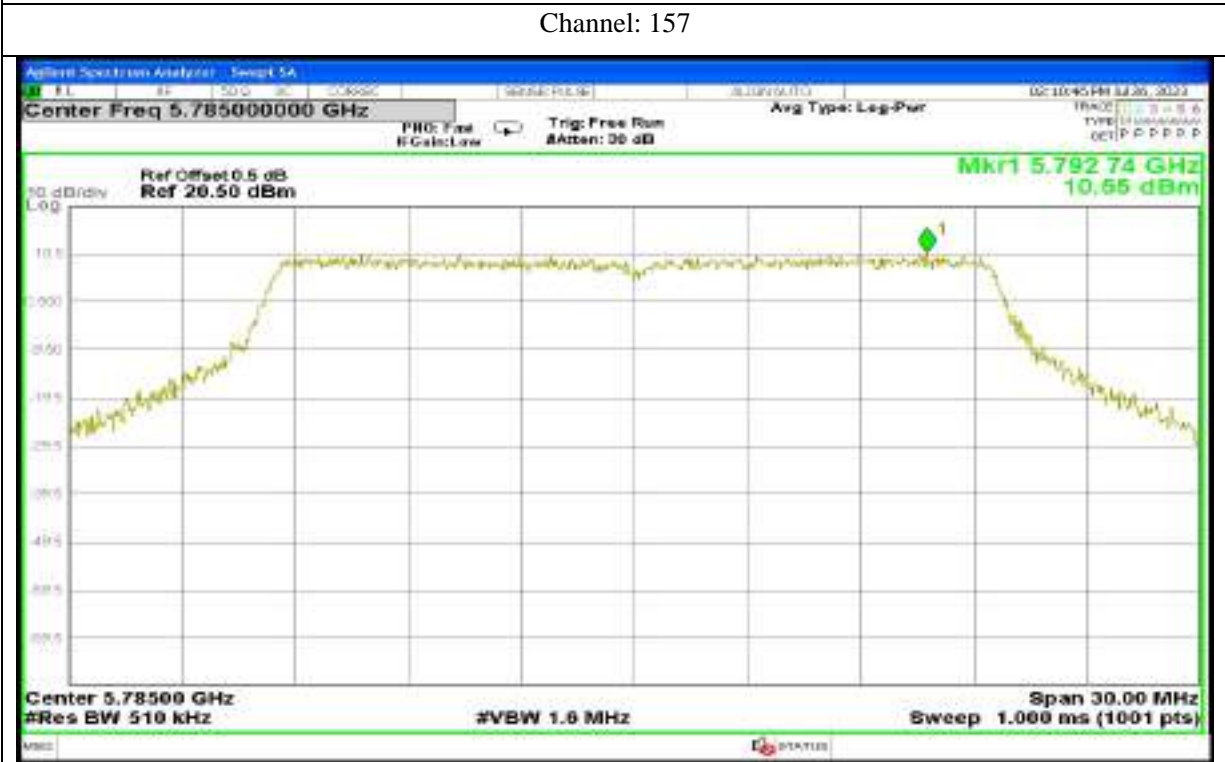

Channel: 157

Channel: 165

Report No.: AAEMT/RF/230704-01-03

802.11ax40

Channel: 151

Channel: 159

Antenna 5:

Channel: 46