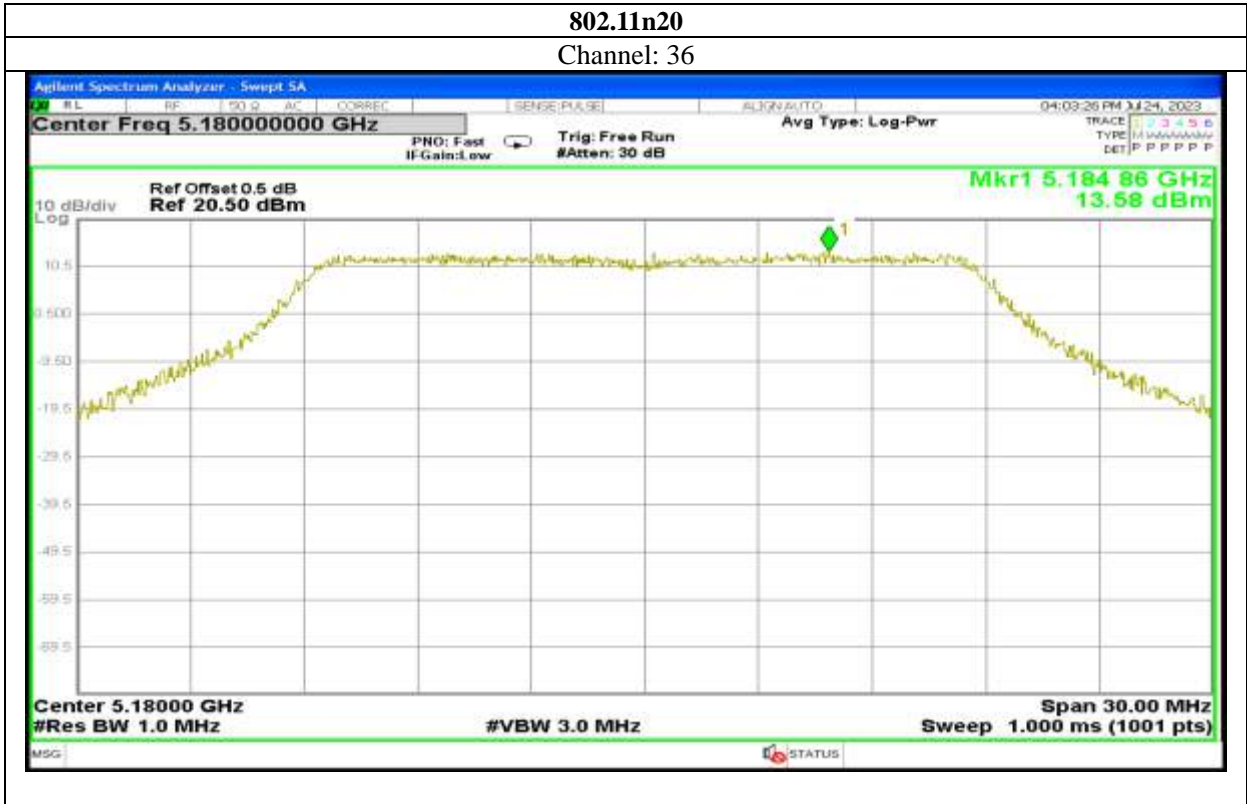

Channel: 165

802.11ac40

Channel: 151

Channel: 159

802.11ax40

Channel: 151

Channel: 159

Antenna 3: