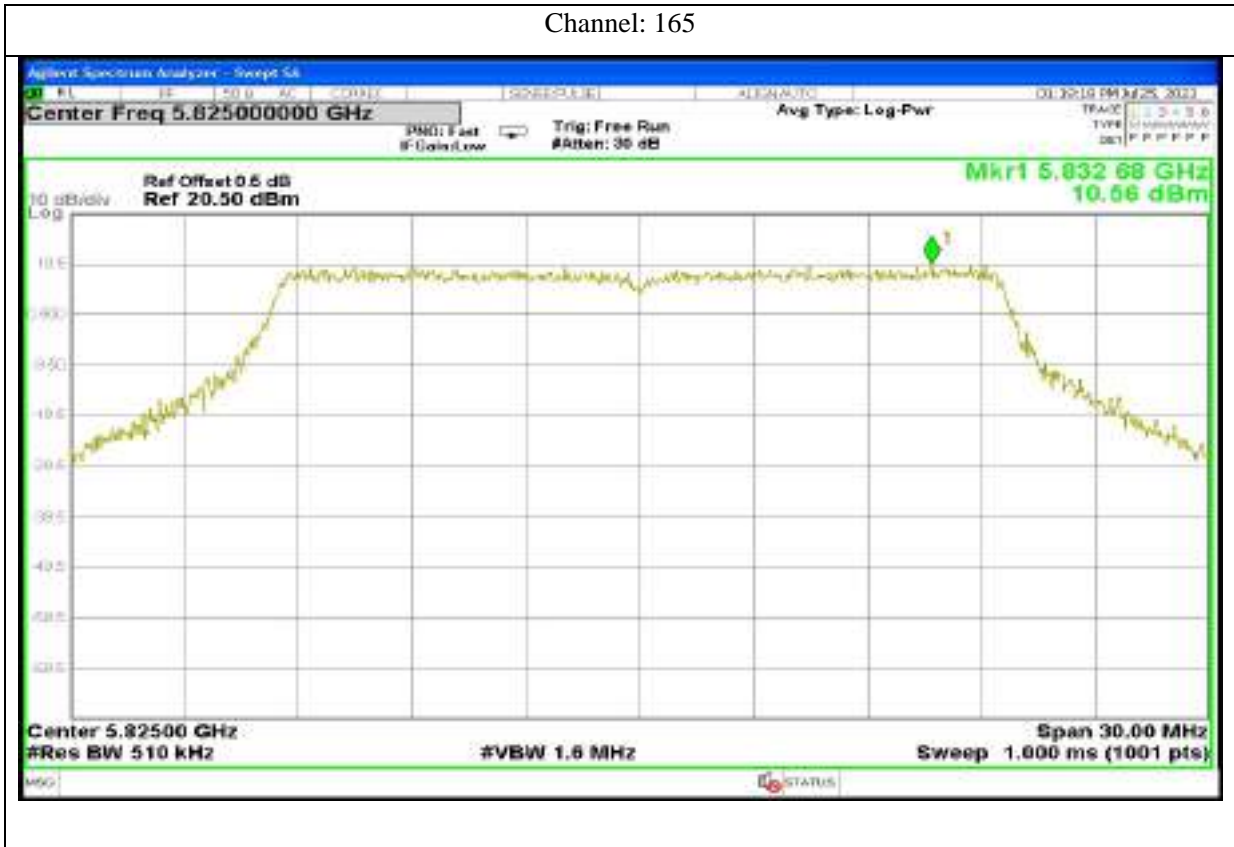

802.11ac40

Channel: 151

Channel: 159

802.11ax20

Channel: 149

Channel: 157

Channel: 165

Report No.: AAEMT/RF/230704-01-03