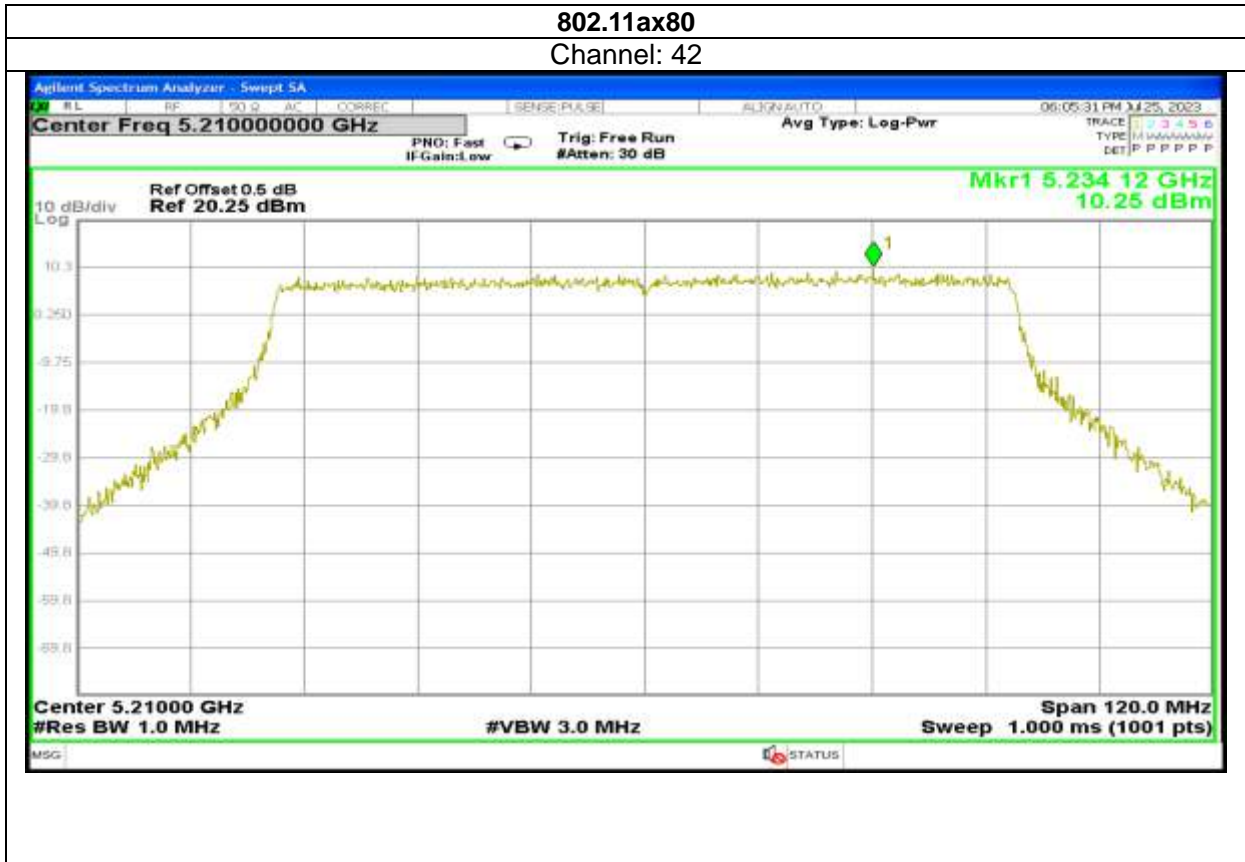

802.11ax40

Channel: 151

Channel: 159

Antenna 4:

Report No.: AAEMT/RF/230704-01-03

Channel: 46

Report No.: AAEMT/RF/230704-01-03

Report No.: AAEMT/RF/230704-01-03