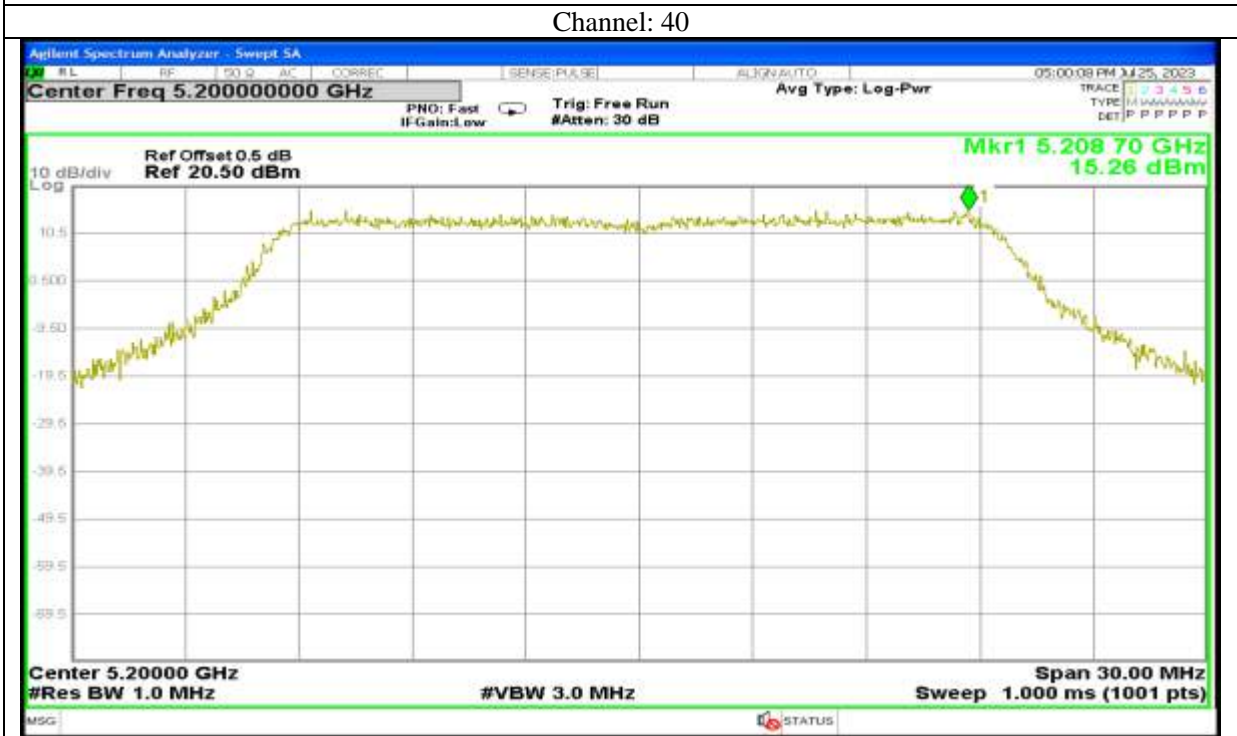

802.11ax40

Channel: 151

Channel: 159

Antenna 4:

Report No.: AAEMT/RF/230704-01-03

Channel: 46

Report No.: AAEMT/RF/230704-01-03

Report No.: AAEMT/RF/230704-01-03