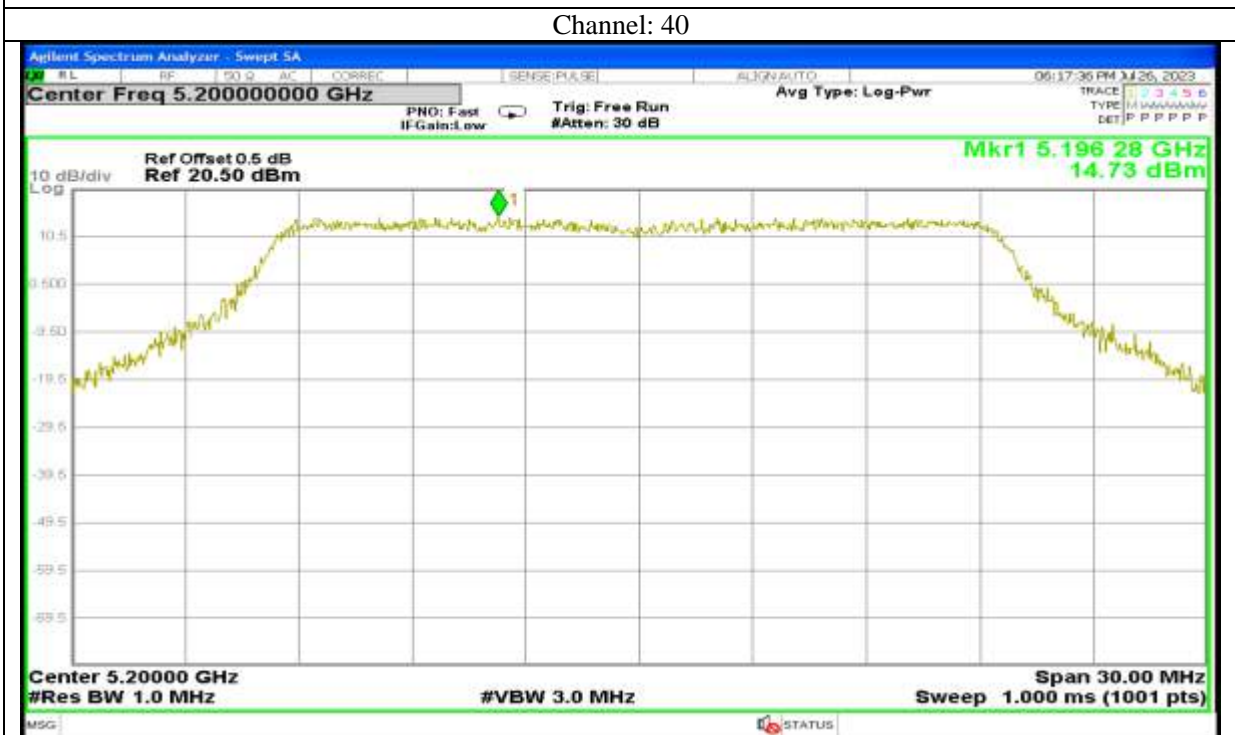

Channel: 157

Channel: 165

Report No.: AAEMT/RF/230704-01-03

802.11ax40

Channel: 151

Channel: 159

Antenna 5:

Channel: 46