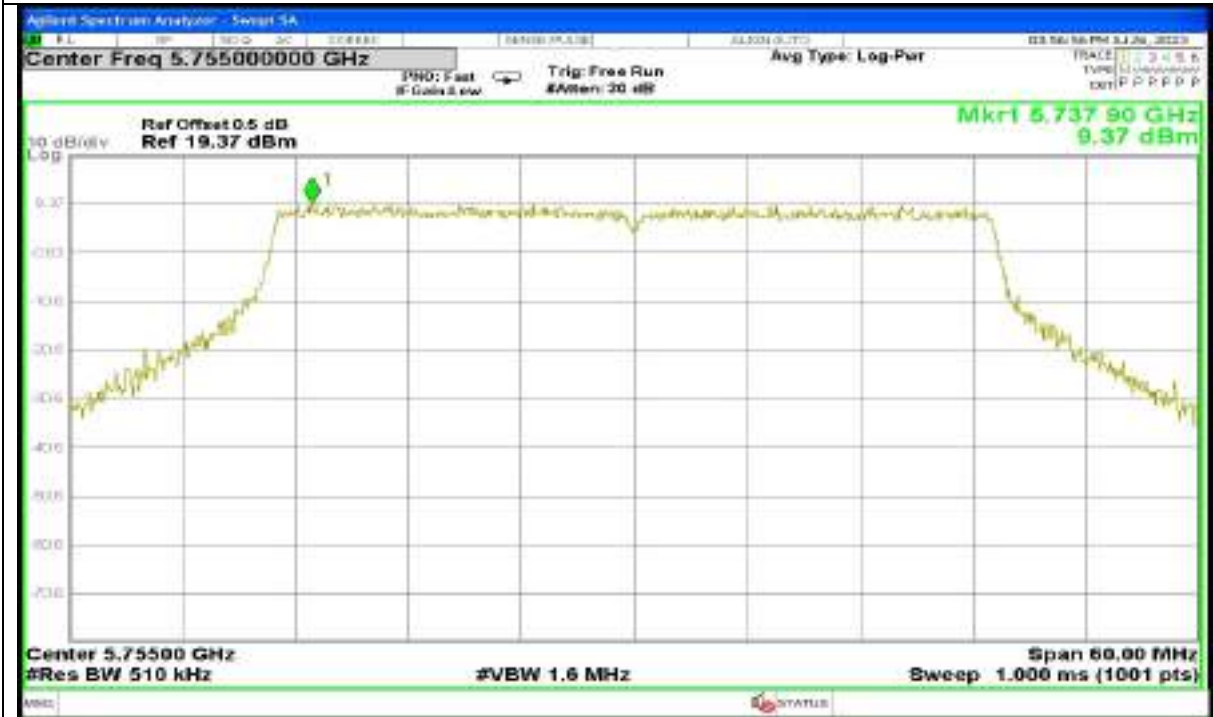

Channel: 157

Channel: 165

Report No.: AAEMT/RF/230704-01-03

802.11ax40

Channel: 151

Channel: 159

Antenna 5:

Channel: 46