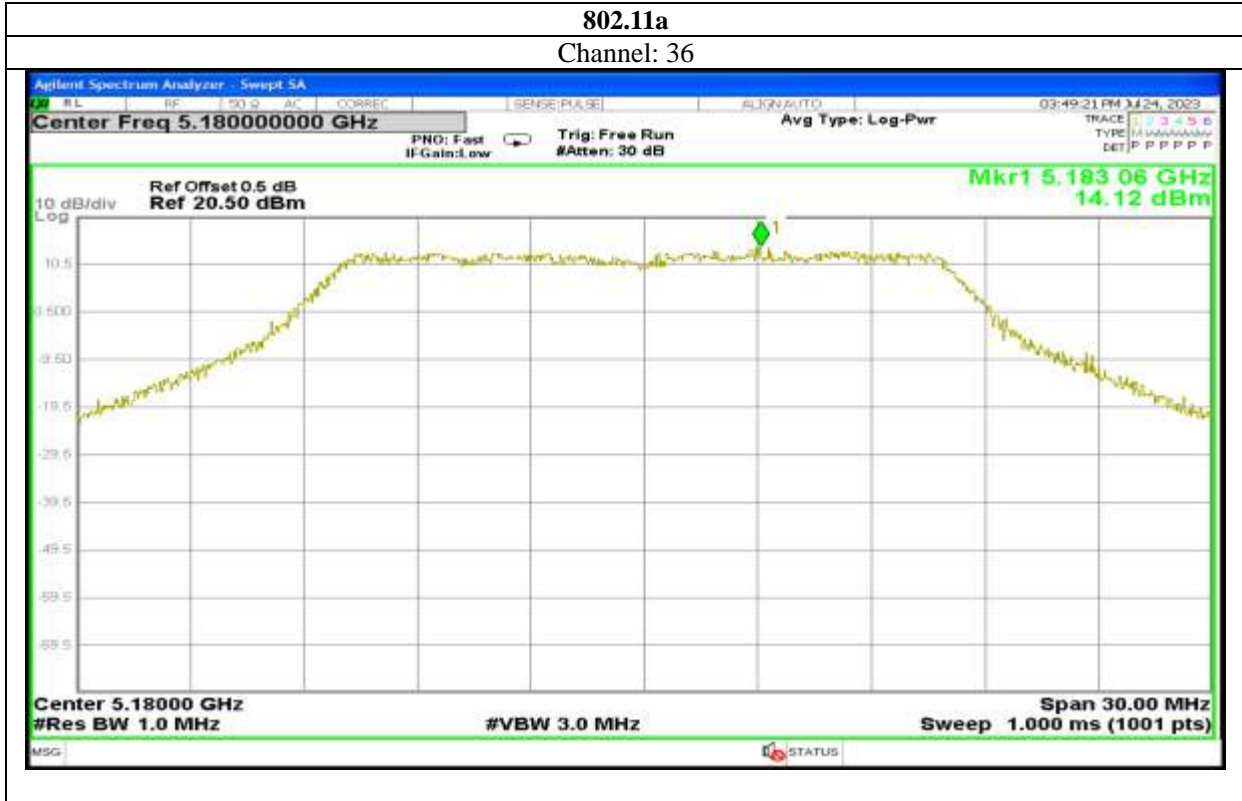

Channel: 165

802.11ac40

Channel: 151

Channel: 159

802.11ax40

Channel: 151

Channel: 159

Antenna 3:

802.11ac20

Channel: 36

Channel: 40

Channel: 48

802.11a

Channel: 149

Channel: 157

Channel: 165