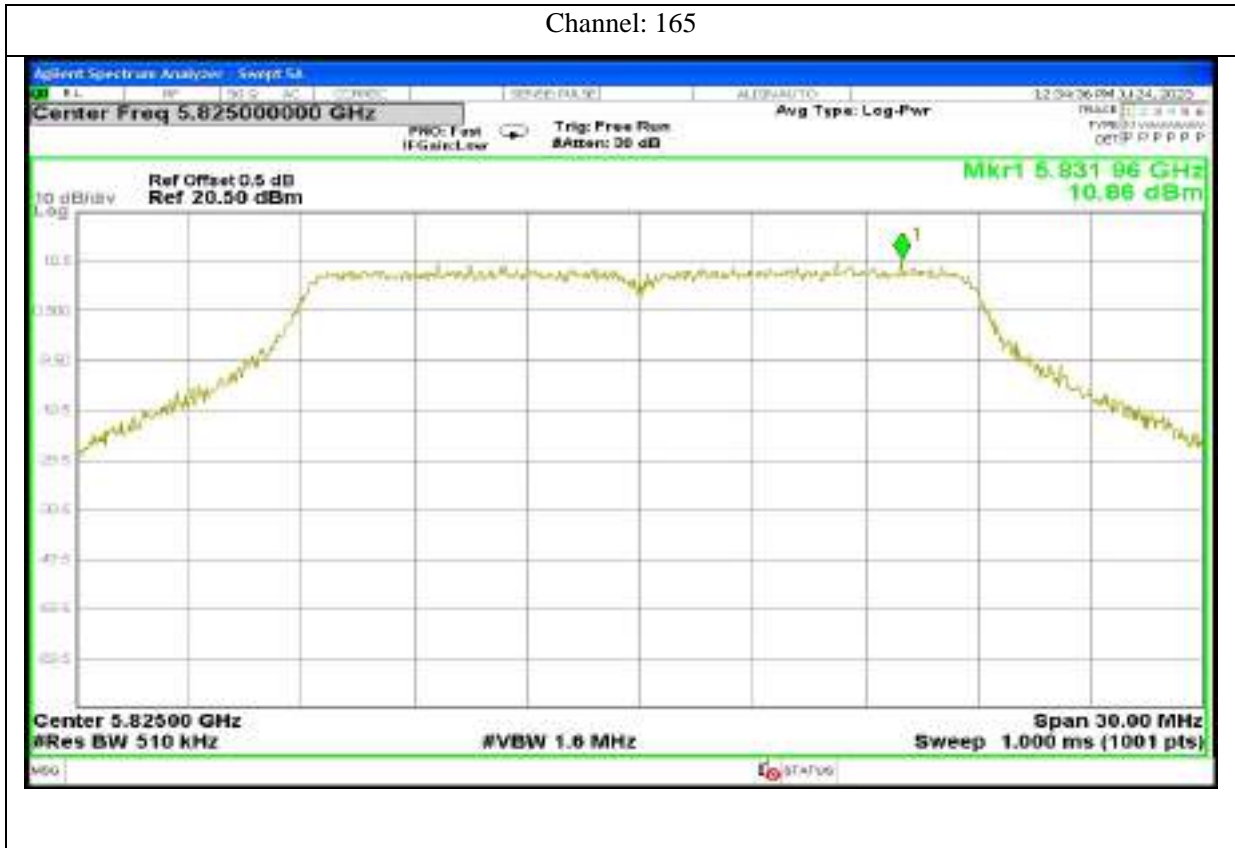

Channel: 165

802.11ac40

Channel: 151

Channel: 159

802.11ax40

Channel: 151

Channel: 159

Antenna 3: