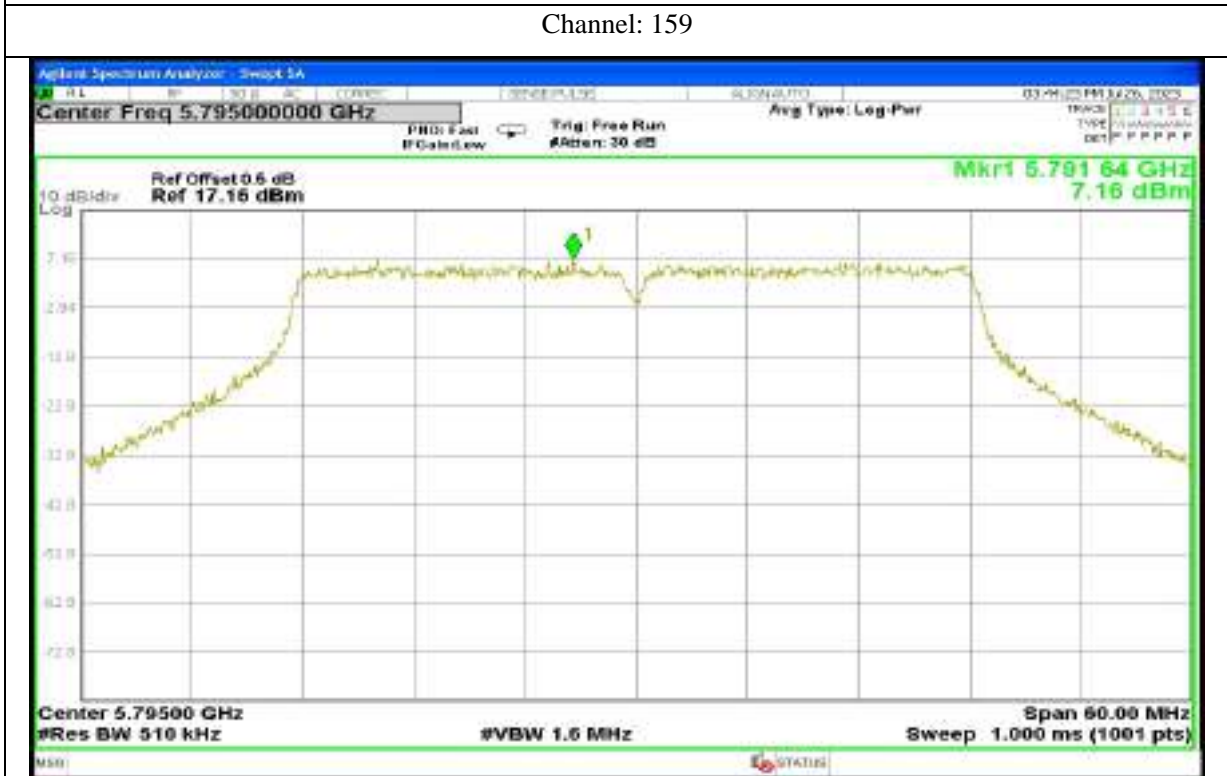

Report No.: AAEMT/RF/230704-01-03