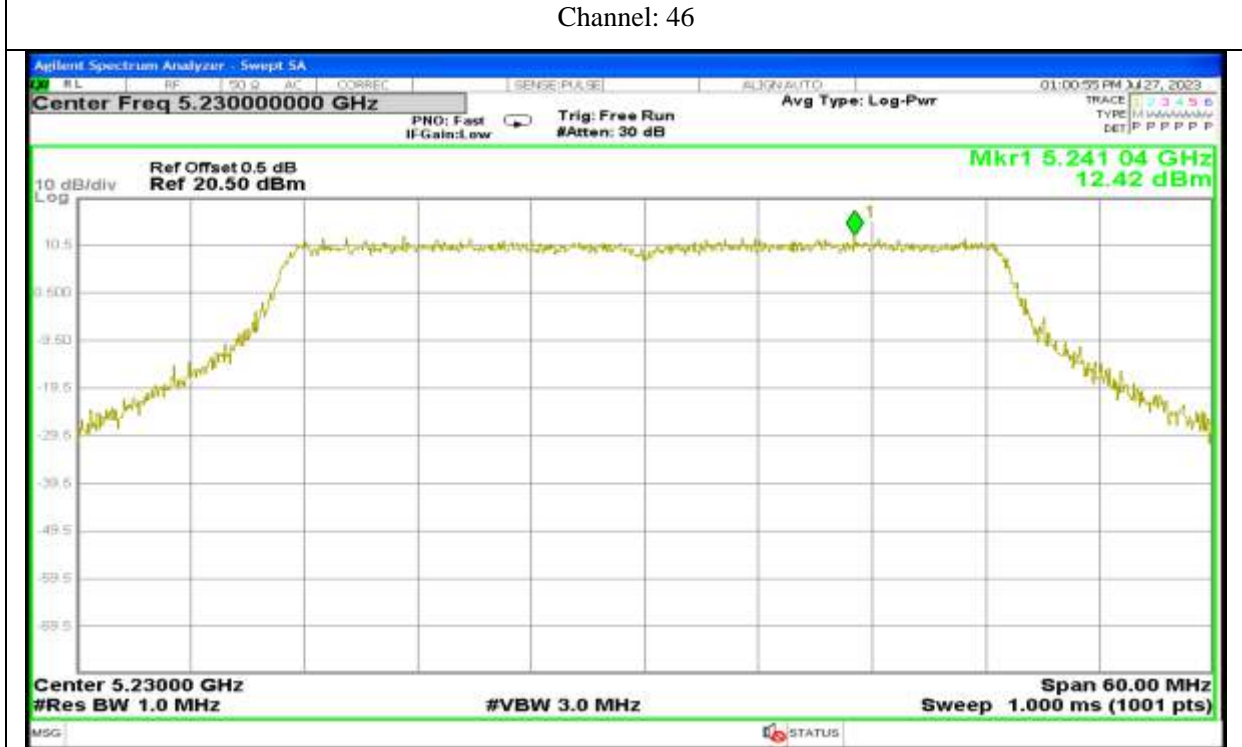

Channel: 157

Channel: 165

Report No.: AAEMT/RF/230704-01-03

802.11ax40

Channel: 151

Channel: 159

Antenna 5:

Channel: 46