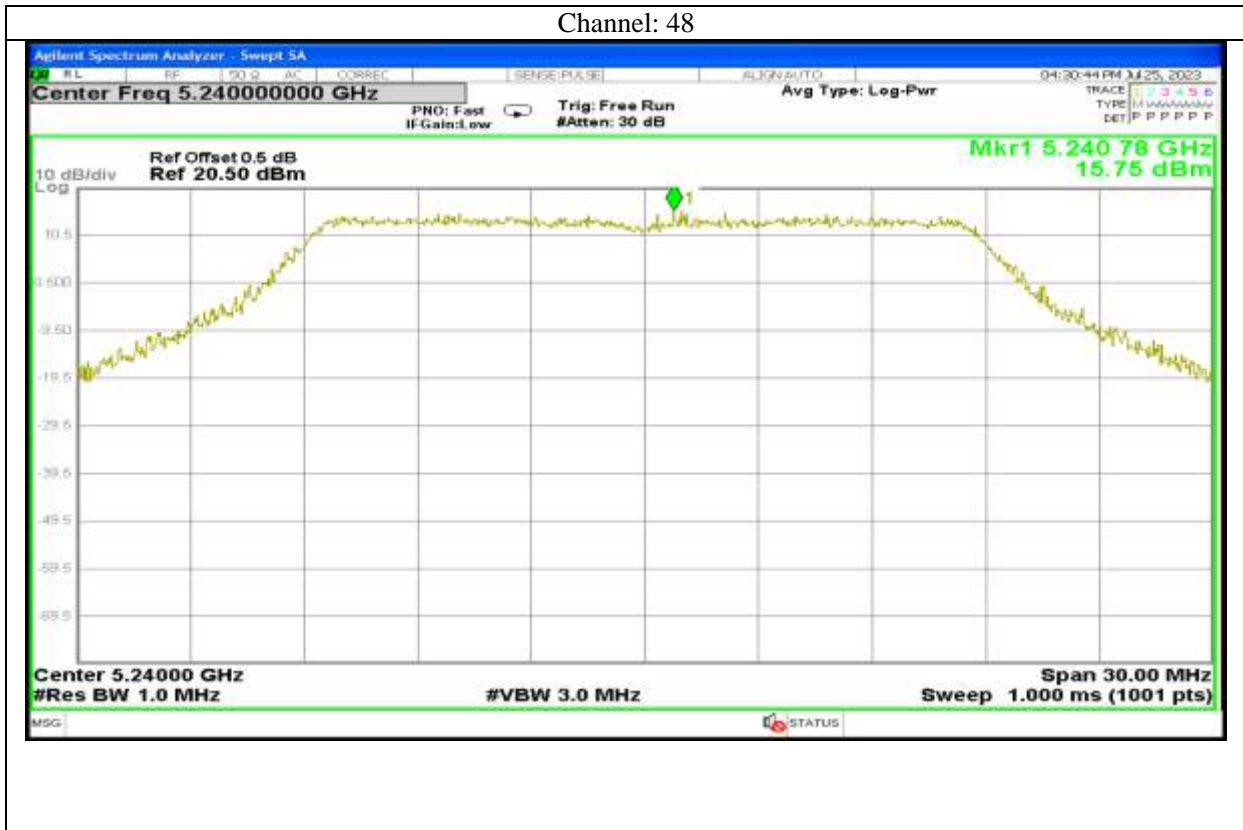

802.11ax40

Channel: 151

Channel: 159

Antenna 4:

Report No.: AAEMT/RF/230704-01-03

Channel: 46

Report No.: AAEMT/RF/230704-01-03

Report No.: AAEMT/RF/230704-01-03