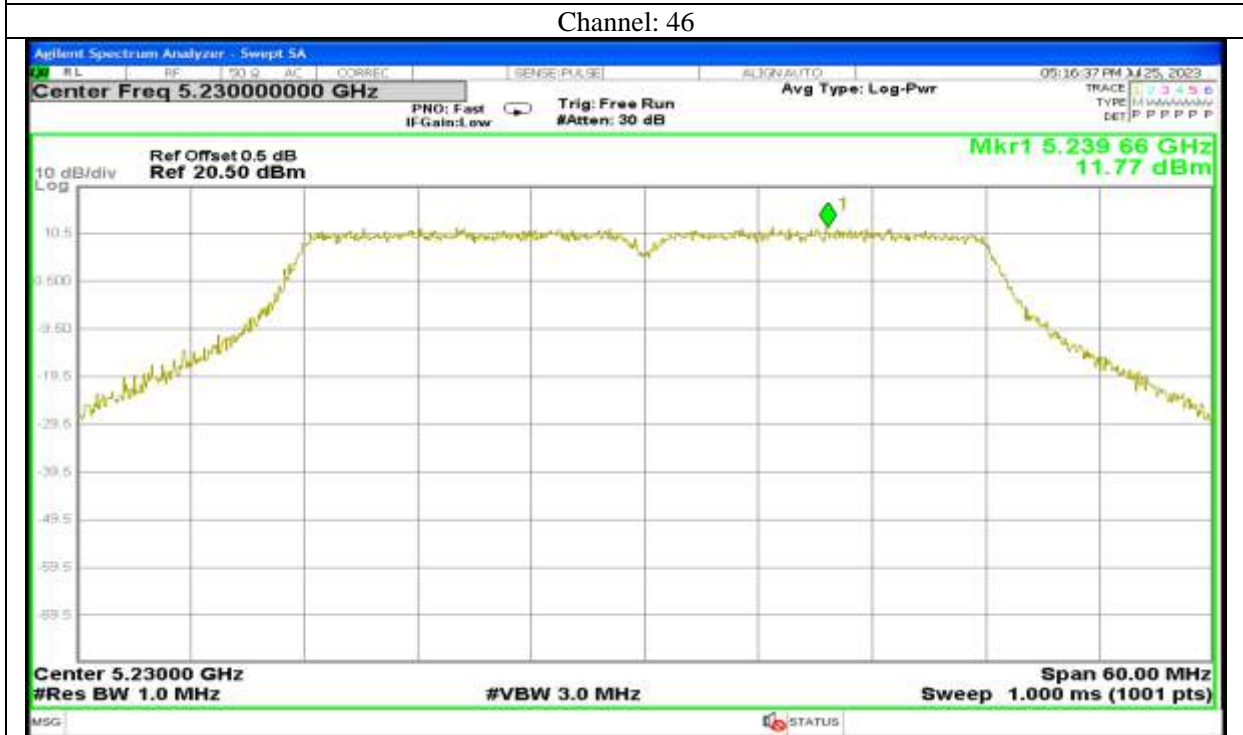

802.11ax40

Channel: 151

Channel: 159

Antenna 4:

Report No.: AAEMT/RF/230704-01-03

Channel: 46

Report No.: AAEMT/RF/230704-01-03

Report No.: AAEMT/RF/230704-01-03