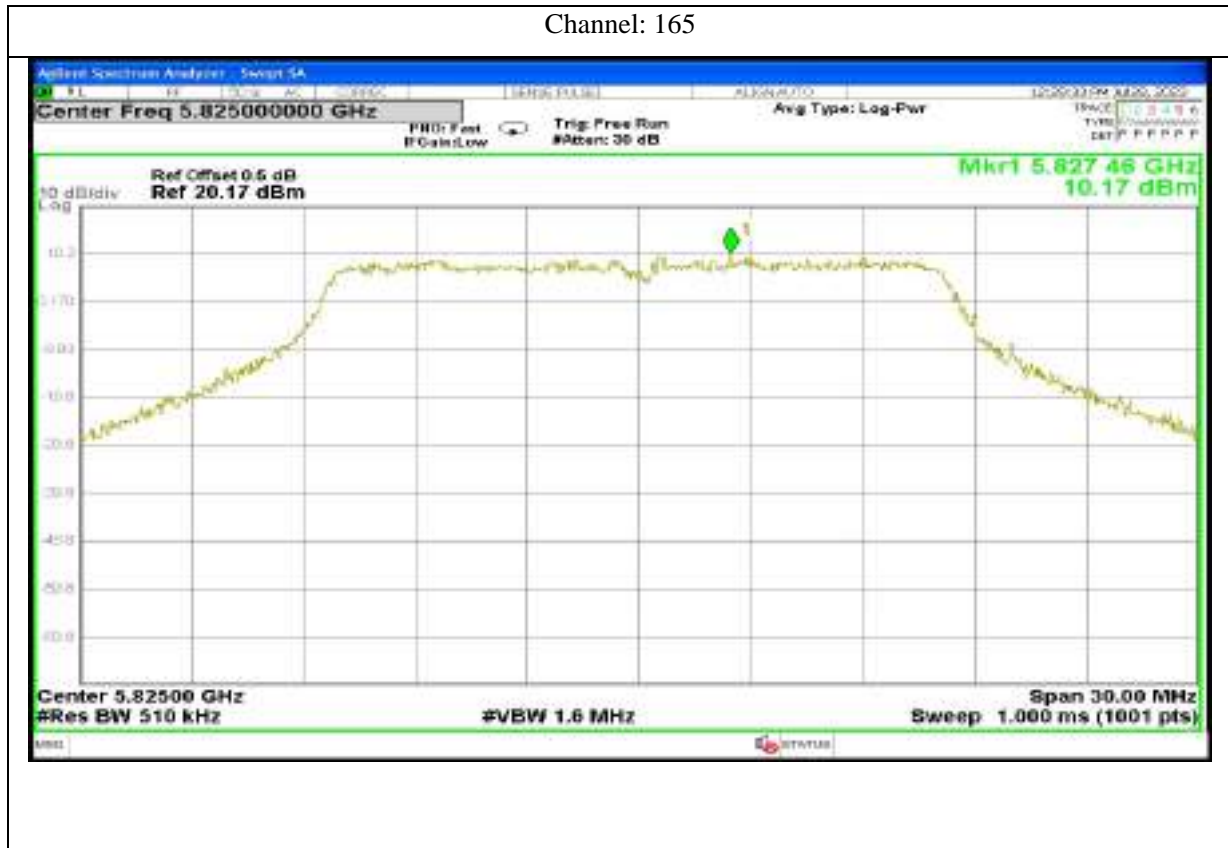

Channel: 157

Channel: 165

Report No.: AAEMT/RF/230704-01-03

802.11ax40

Channel: 151

Channel: 159

Antenna 5:

Channel: 46

802.11n20

Channel: 149

Channel: 157

802.11n40

Channel: 151

Channel: 159

802.11ac20

Channel: 149