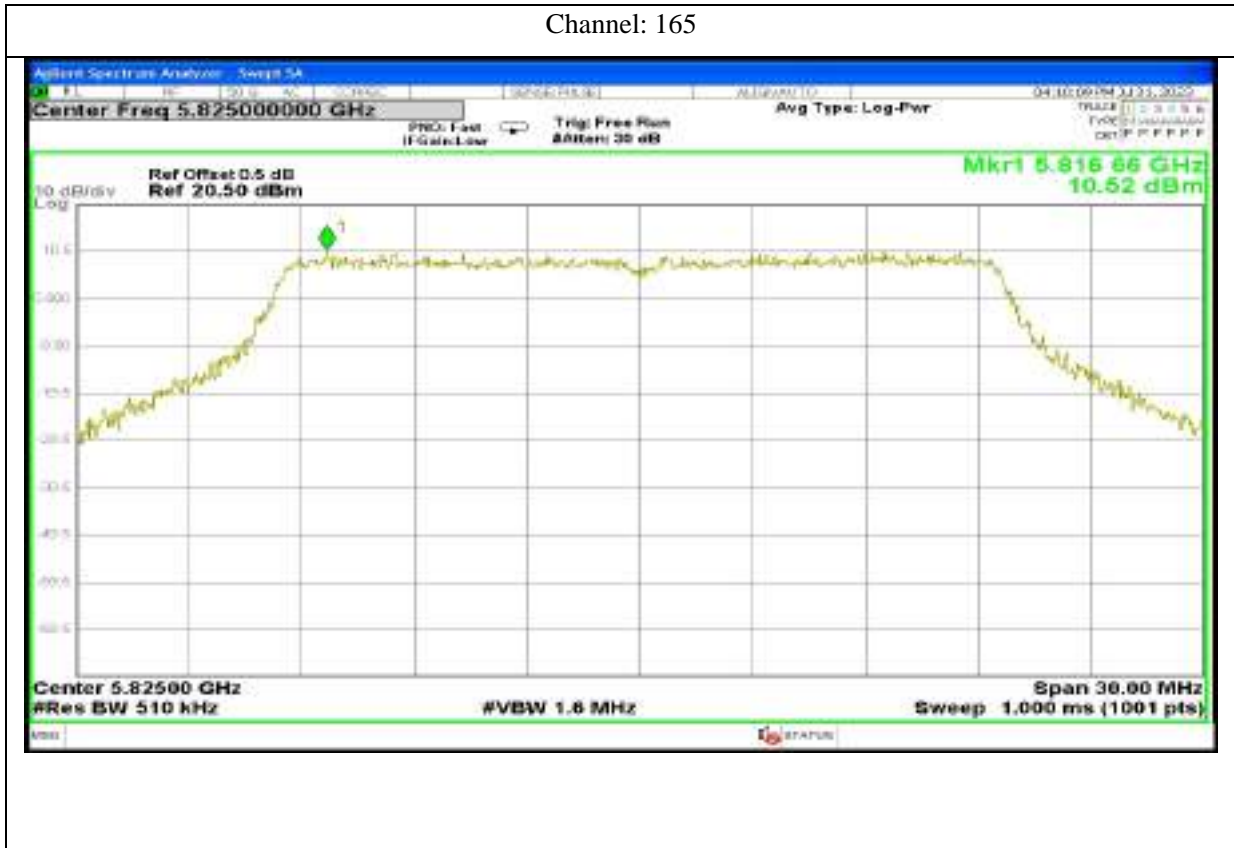

Channel: 157

Report No.: AAEMT/RF/230704-01-03

802.11ac40

Channel: 151

Channel: 159

Channel: 165

802.11ax40

Channel: 151