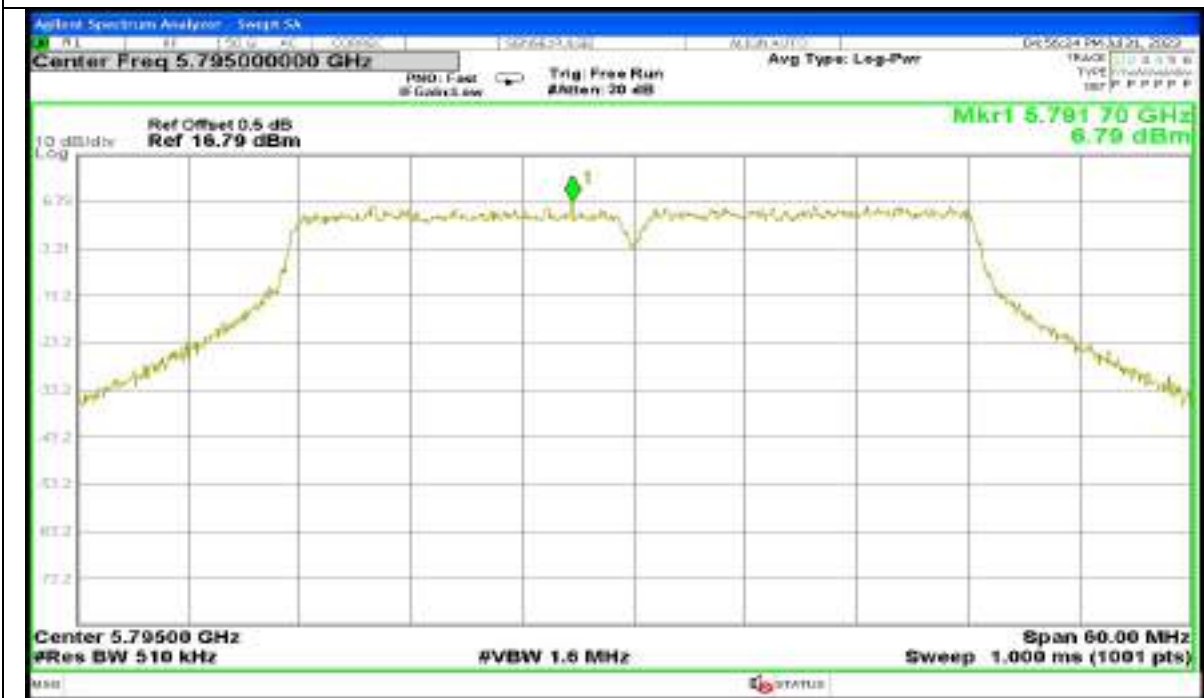

Channel: 157

Report No.: AAEMT/RF/230704-01-03

802.11ac40

Channel: 151

Channel: 159

Channel: 165

802.11ax40

Channel: 151