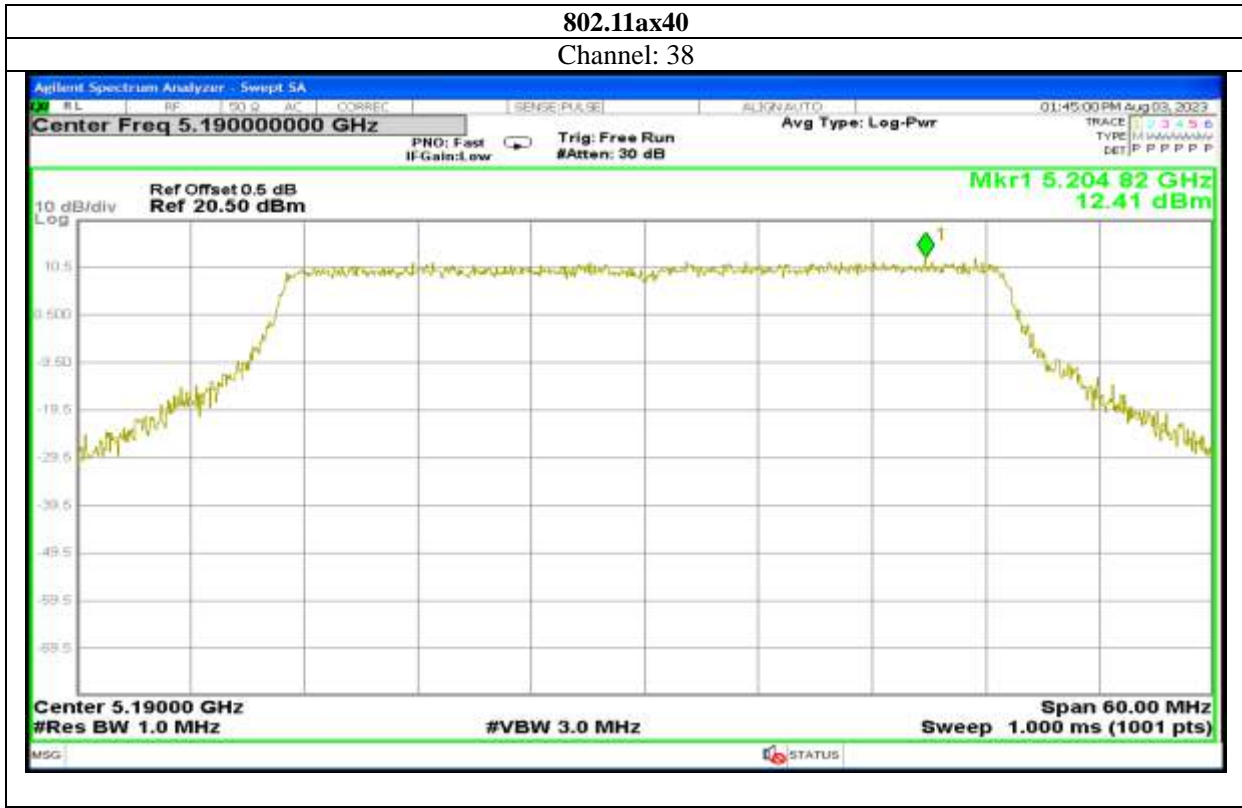

Channel: 159

Antenna 6:

Report No.: AAEMT/RF/230704-01-03

Report No.: AAEMT/RF/230704-01-03

Channel: 48

802.11a

Channel: 149

Channel: 157