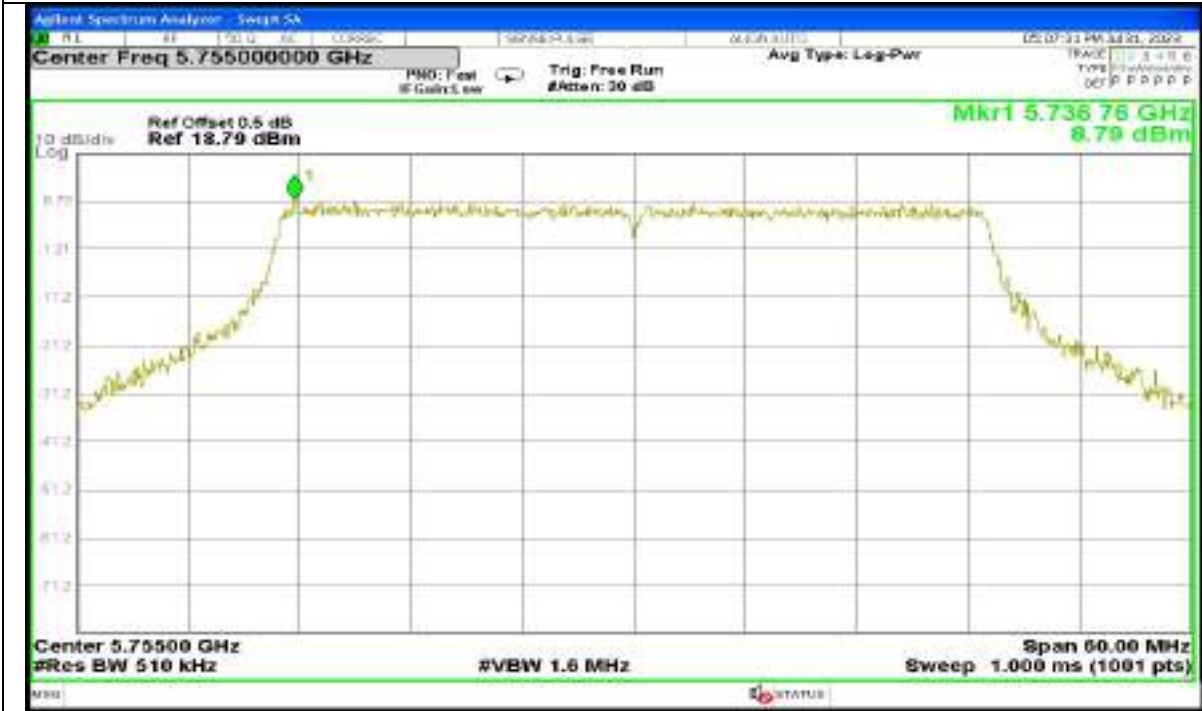

Channel: 157

Report No.: AAEMT/RF/230704-01-03

802.11ac40

Channel: 151

Channel: 159

Channel: 165

802.11ax40

Channel: 151