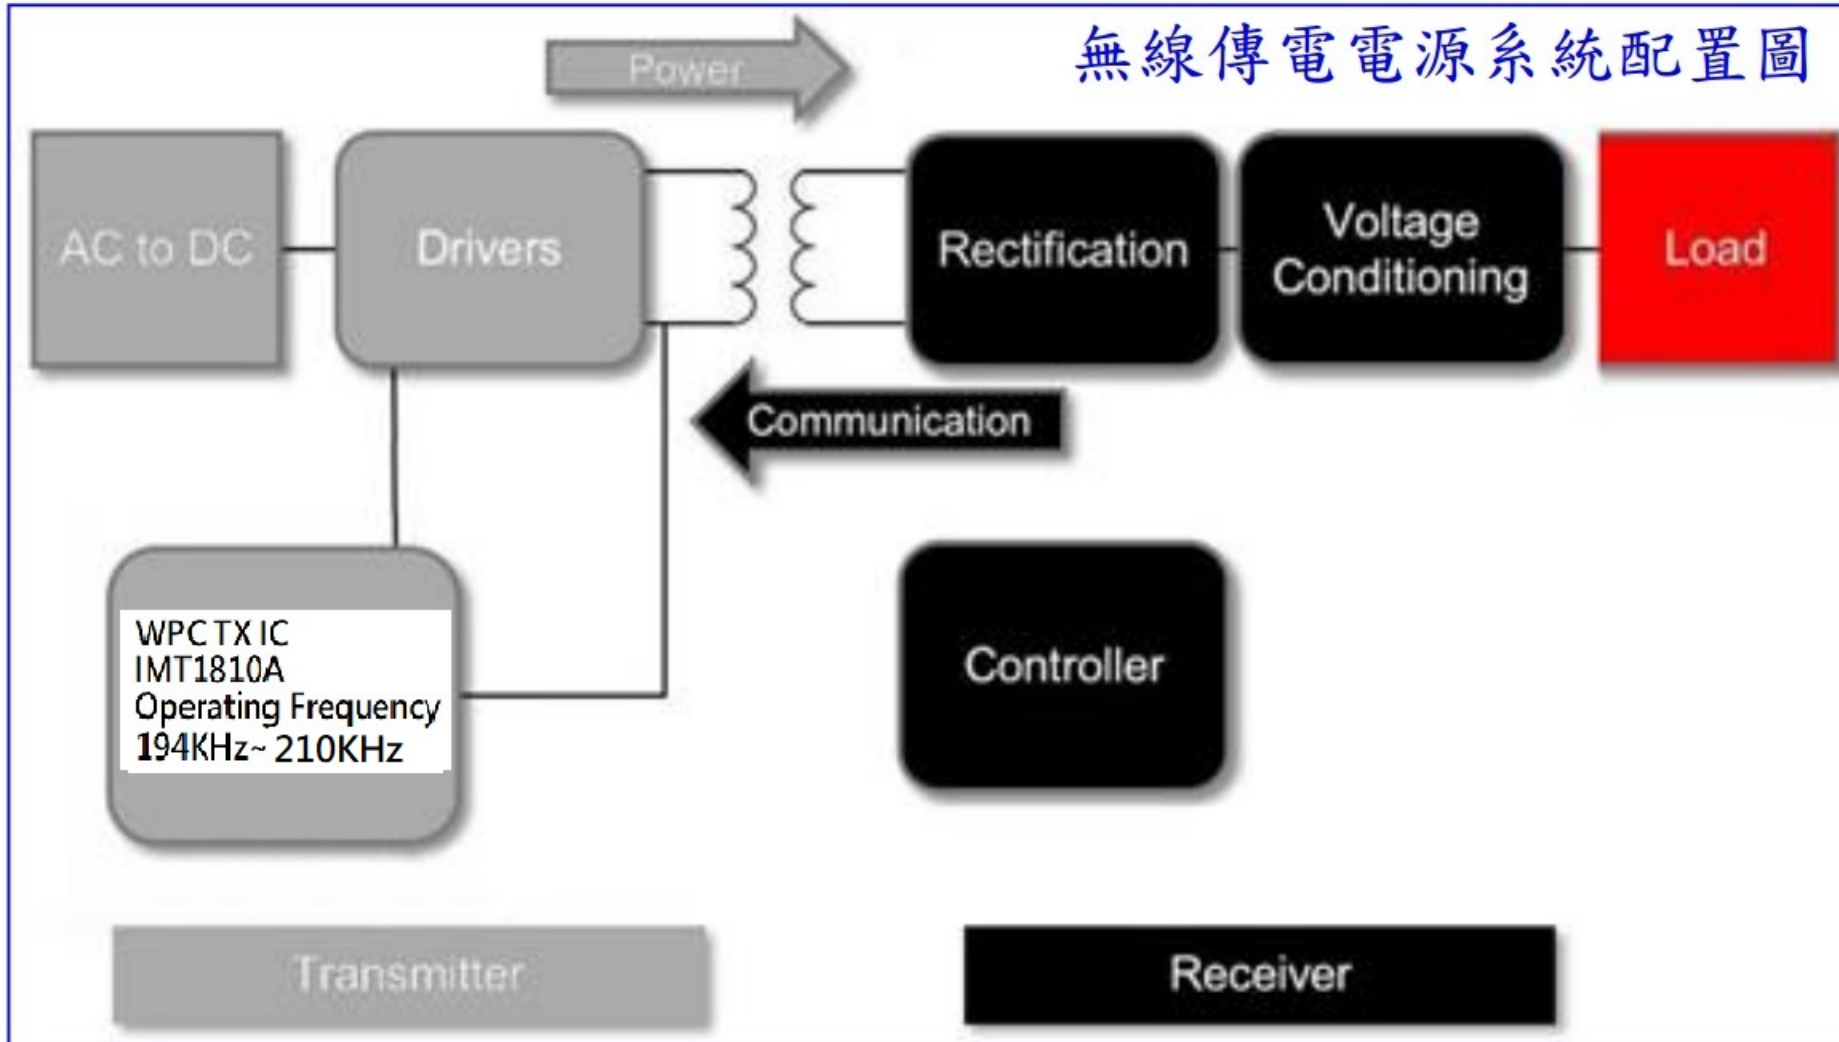

無線傳電電源系統配置圖

CHILISIN ELECTRONICS CORP.
Total Solution Provider for Power, EMI and RF.

Model Name: BTWH00505201TXA012

Wireless charger
Transmitte Cradle

Wireless charger
Receiver for Hourglass device

(