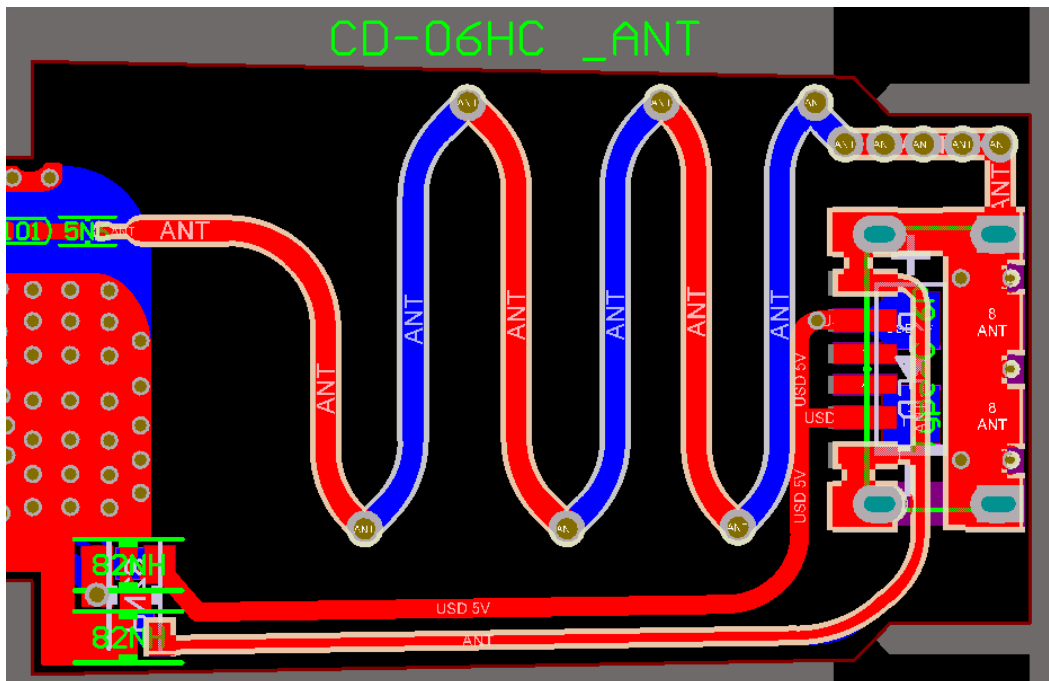

# Antenna Description

## 1、 Antenna Description

Antenna board :	monopole antenna
model :	CD-06HC TX
Transmit power:	10mw
Frequency Range:	470-960MHz
Modulation:	FM
Antenna Manufacturer :	calendar

## 2、 Antenna view

Antenna pictures

### 3、 Antenna Radiation Pattern :