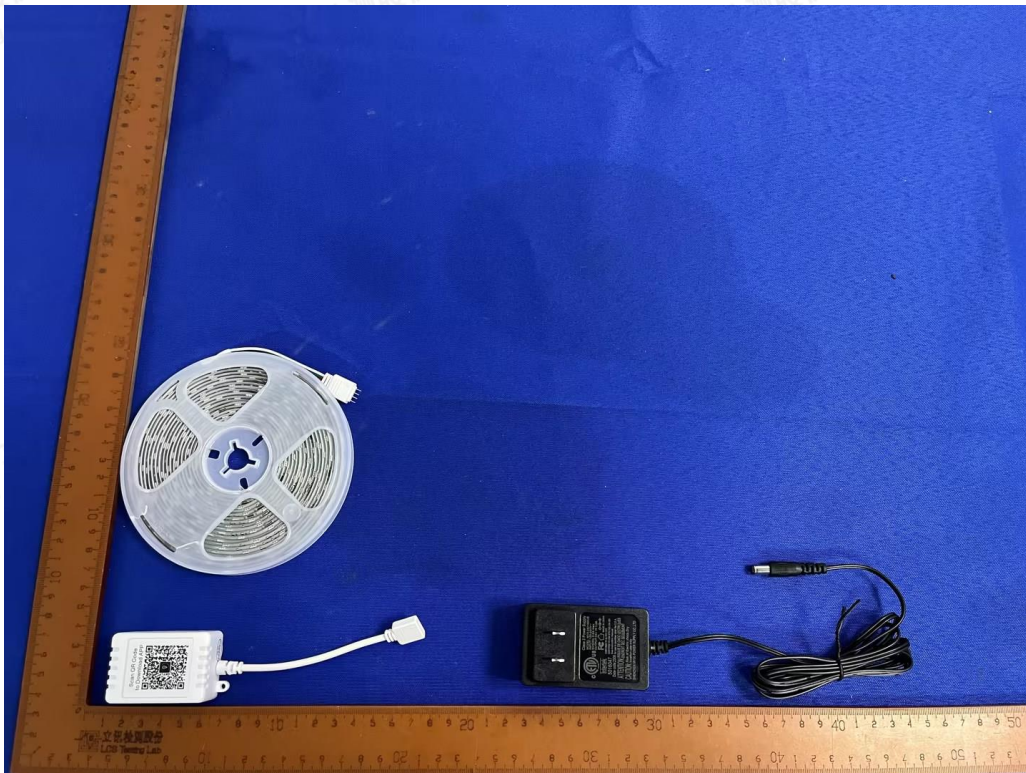

### External Photos of the EUT

Fig. 1

Fig. 2

Shenzhen LCS Compliance Testing Laboratory Ltd.

Add: 101, 201 Bldg A & 301 Bldg C, Juji Industrial Park Yabianxueziwei, Shajing Street, Baoan District, Shenzhen, 518000, China