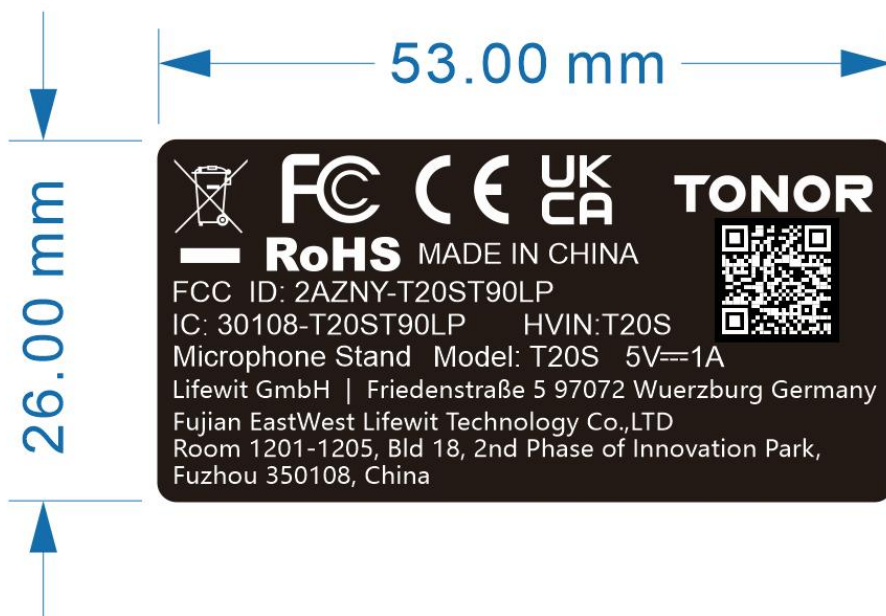

LABEL AND LOCATION

Material: Tagboard
 Glue: adhesive sticker
 Font color: White
 Label color: Black