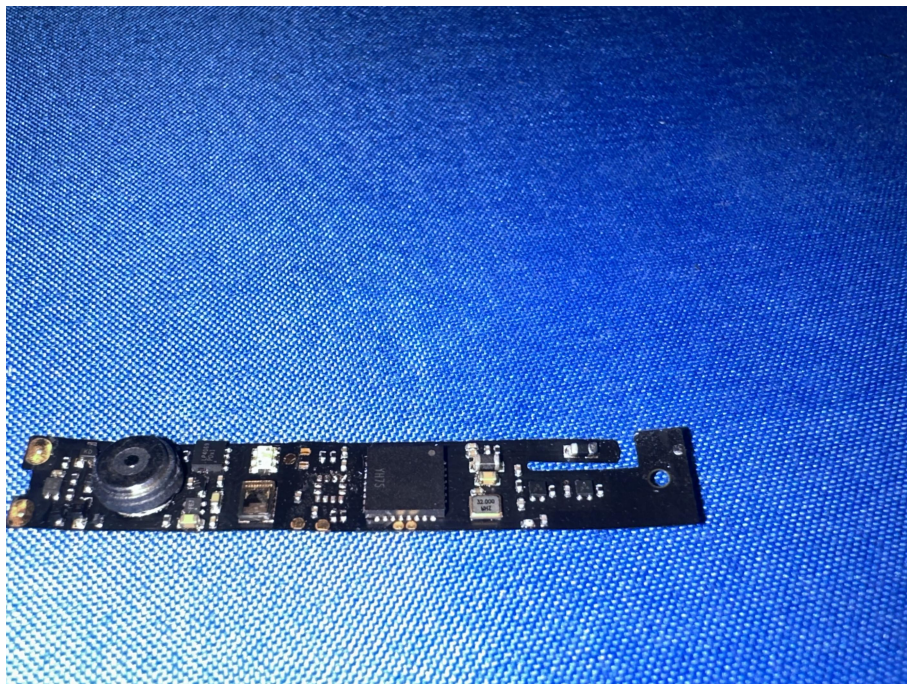

EUT PHOTO (Internal Photos)

ZHONGHAN

FCC ID: 2AZNB-R3

ZHONGHAN

FCC ID: 2AZNB-R3

ZHONGHAN

FCC ID: 2AZNB-R3

***** END OF REPORT *****