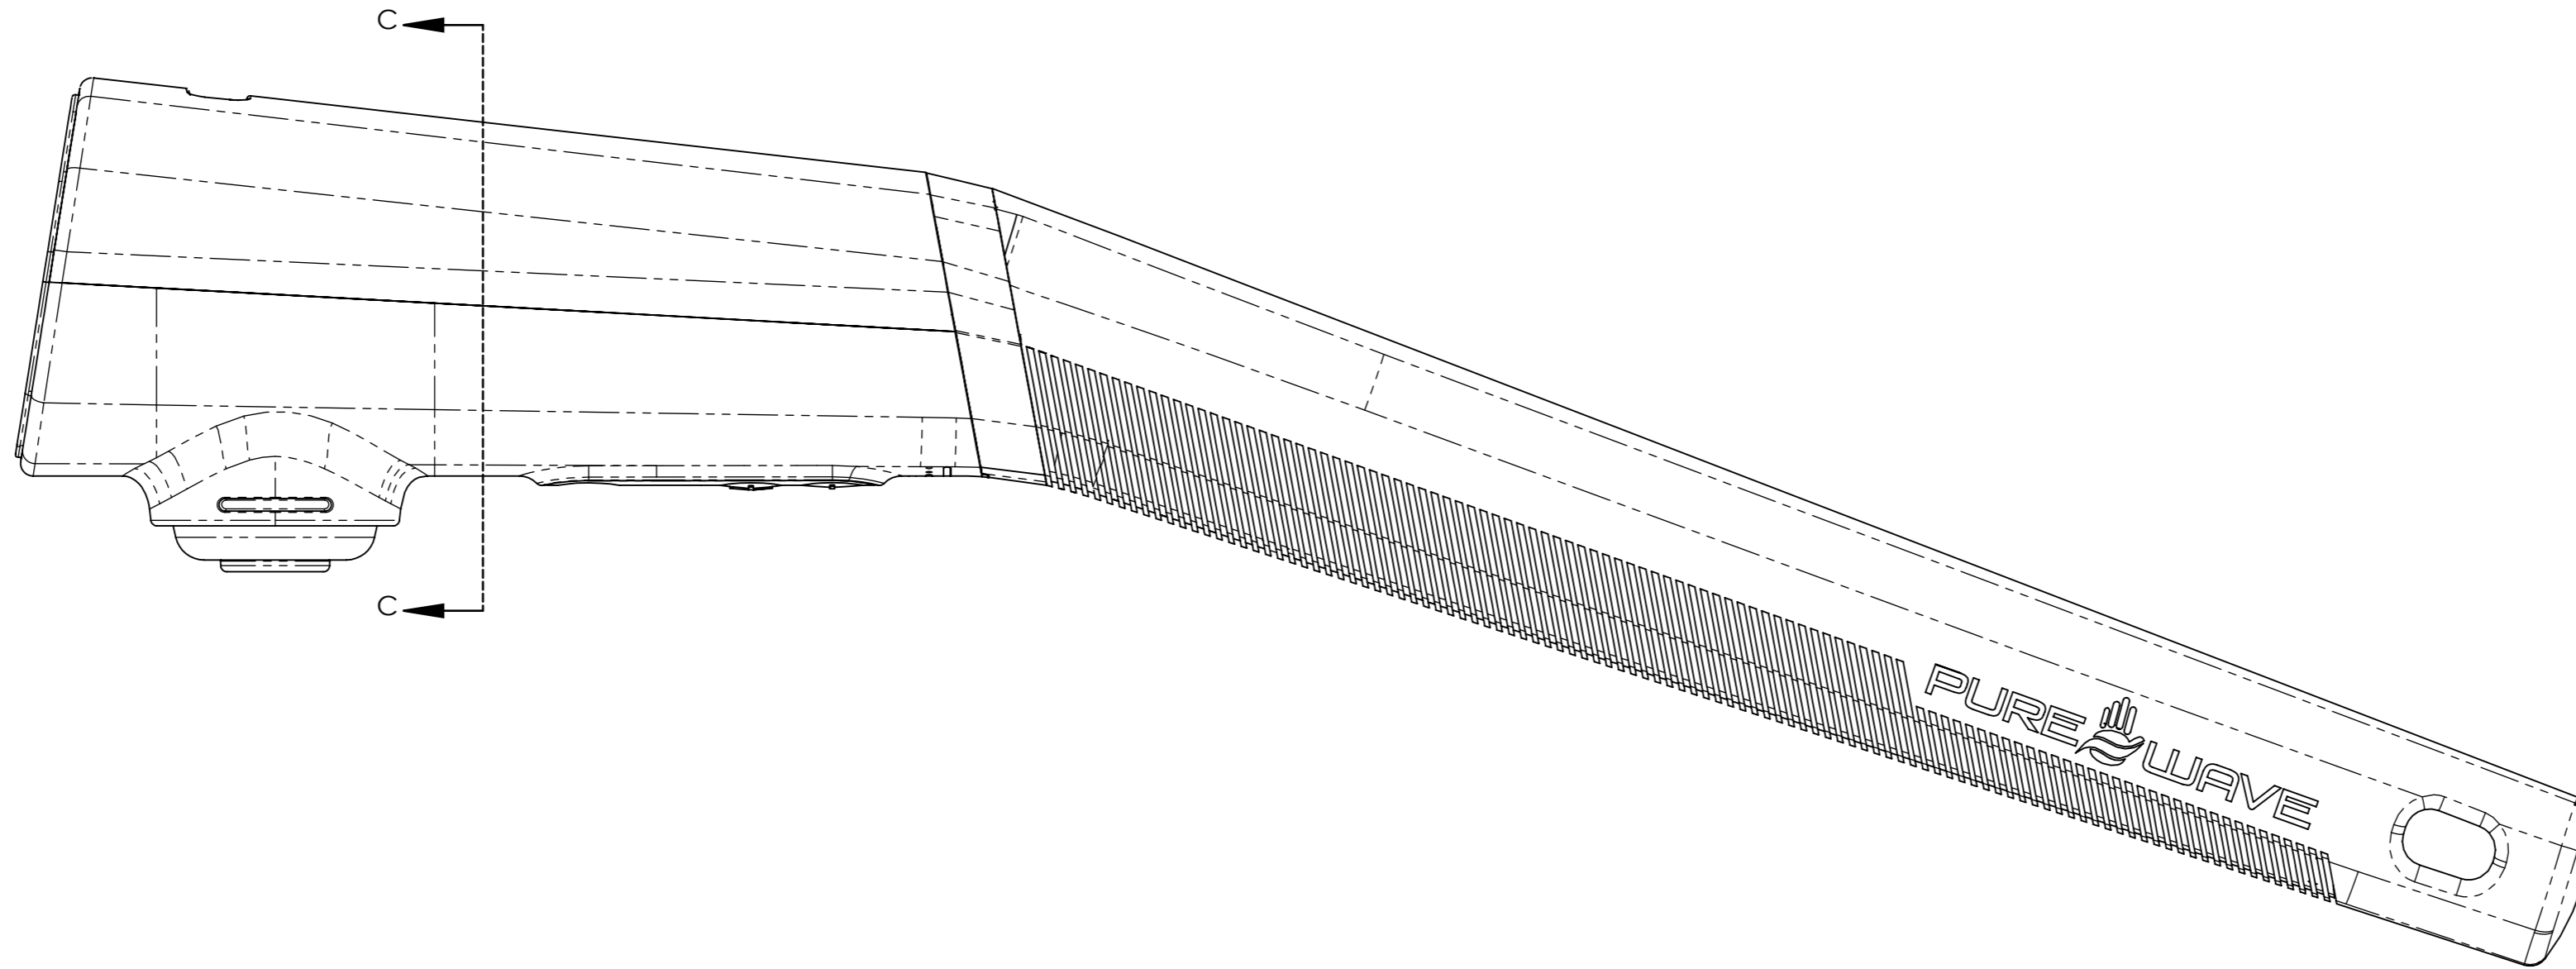

Laser etched

Pad printed  
PMS Cool Gray 6c (Lighter gray than handle)

Pad printed  
PMS Cool Gray 6c (Lighter gray than handle)