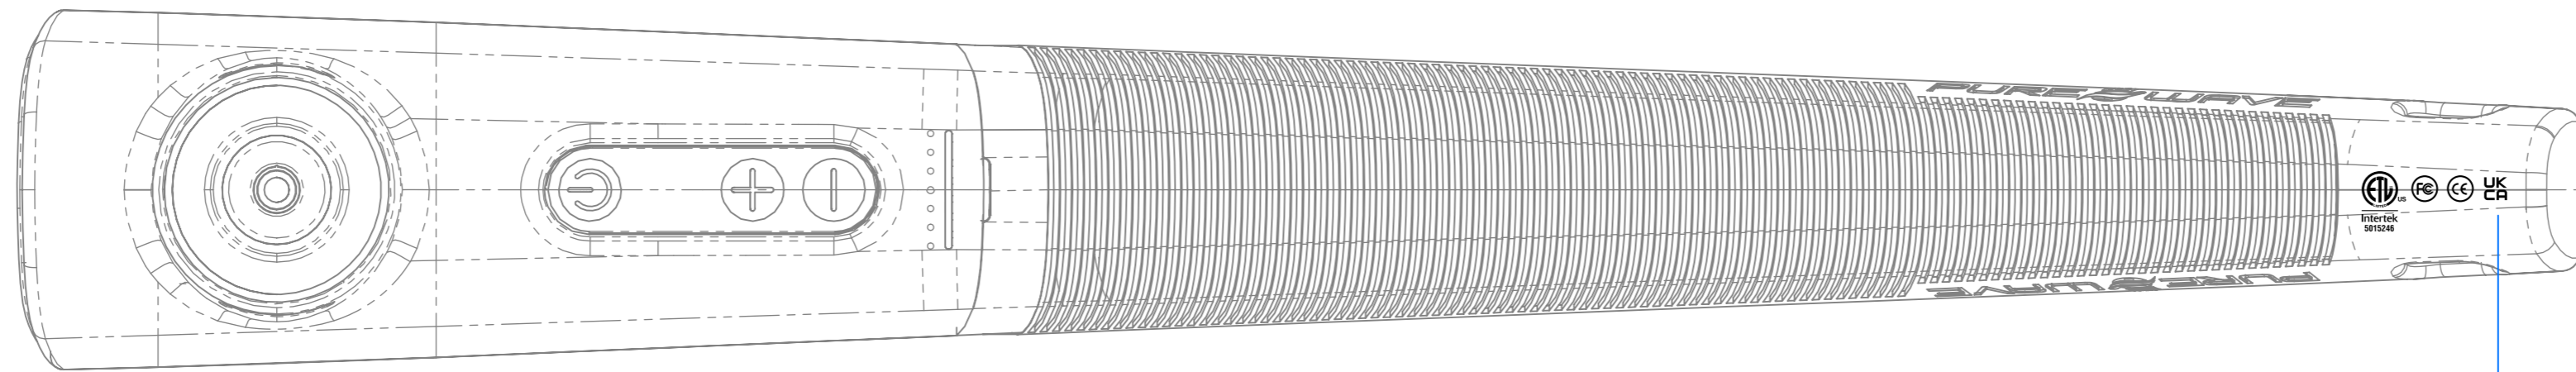

Laser etched

Pad printed  
PMS Cool Gray 6c (Lighter gray than handle)

Pad printed  
PMS Cool Gray 6c (Lighter gray than handle)