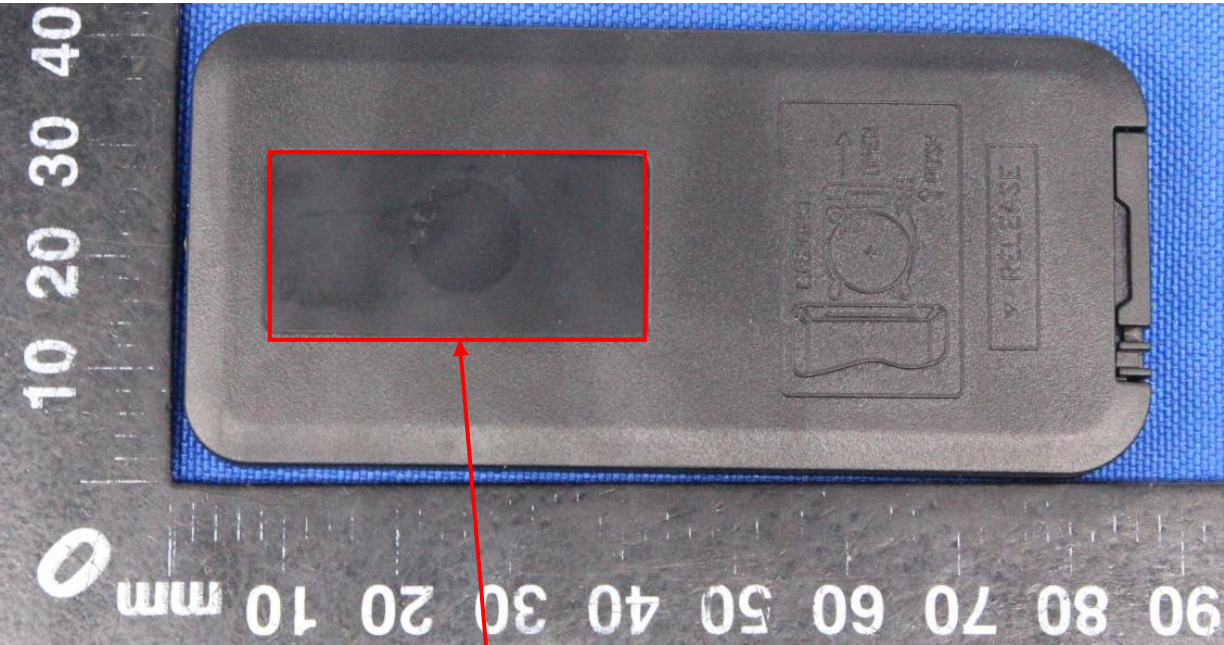

# Label Artwork and Location

Model: RMT-CAB

Label:

Size: L\*W=32\*18mm

Location