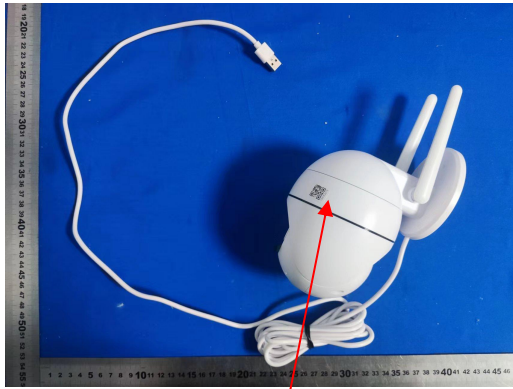

Label and Label Location

FCC ID:2AZL7-ZY-C6

L*W: 10mm*7mm

Black font on a white label