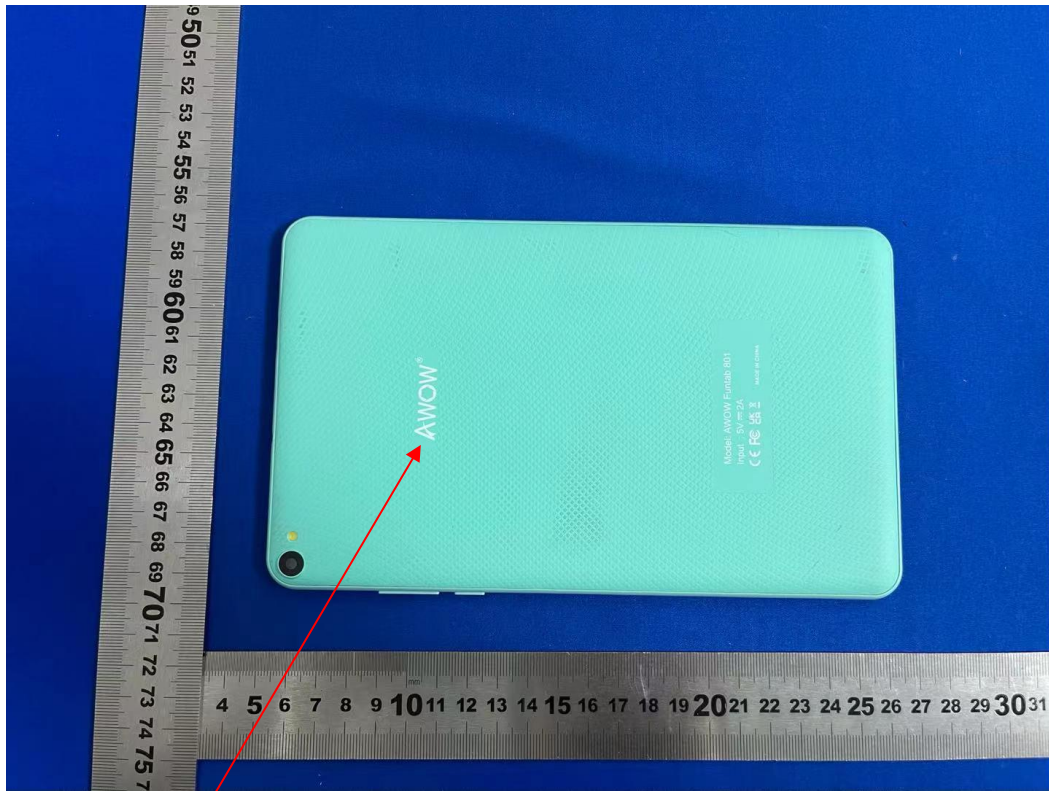

Label and Label Location

FCC ID:2AZK9-CQA801

L*W: 10mm*7mm

white font on a Black label