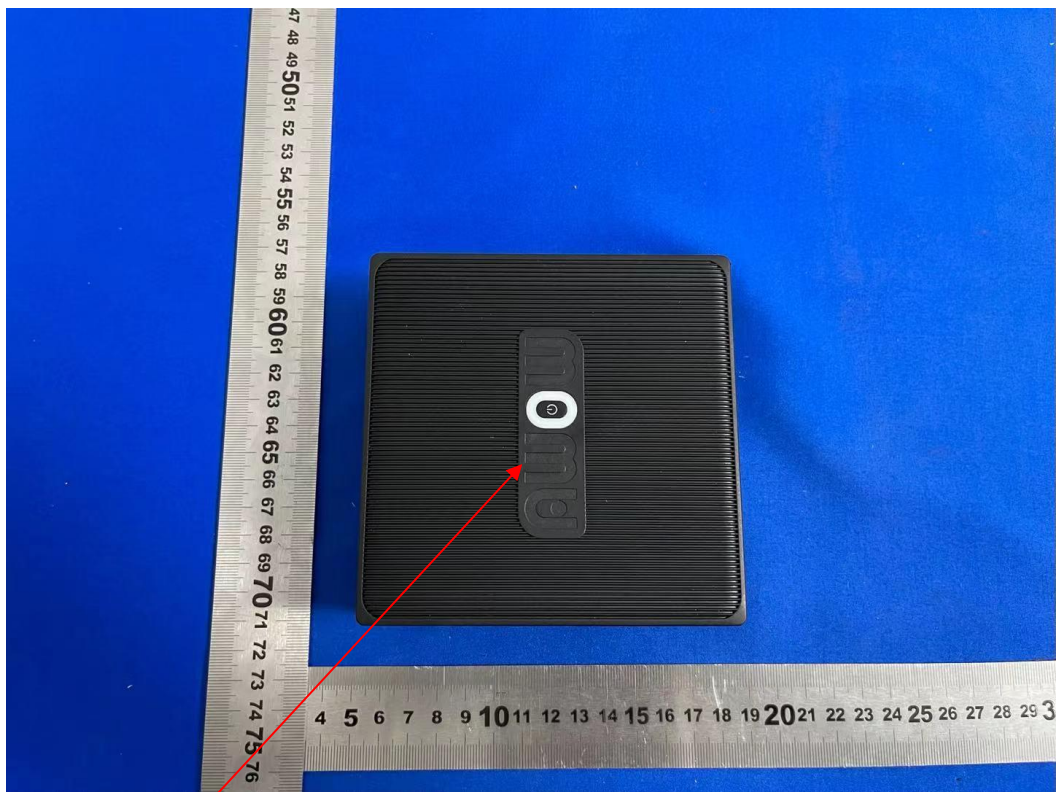

Label and Label Location

FCC ID:2AZK9-AK34PRO

L*W: 10mm*7mm

white font on a Black label